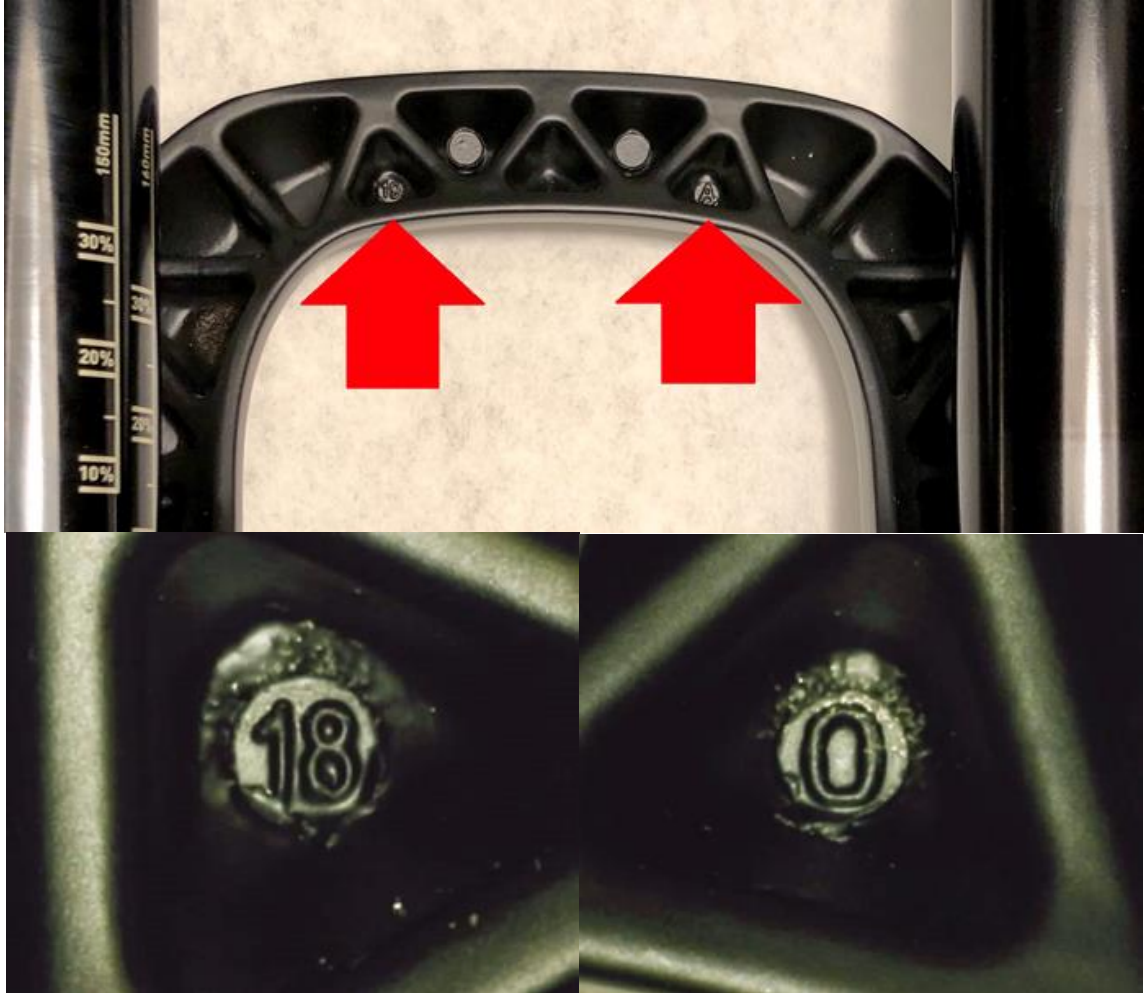

SRAM.

Avid.

TRUVATIV

ZIPP

QUARQ

Photo 1: Casting on the inside of arch web

Example of casting code 18 0

SRAM.