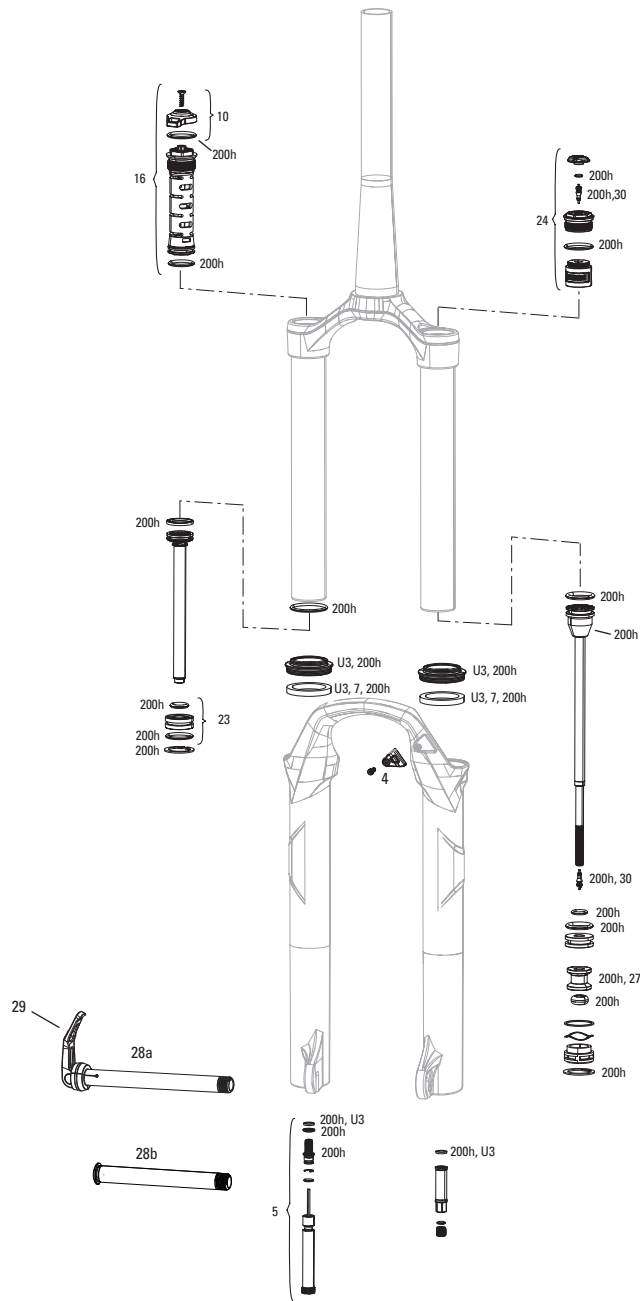

REBA-12 Dual Air – A1(2011-2012)
FS-REBA-12DA-A1

Notes:

1. Reba-12 Dual Air max travel is 120mm.
2. Reba-12 Dual Air stock configurations were 80,90,100,110, and 120mm.