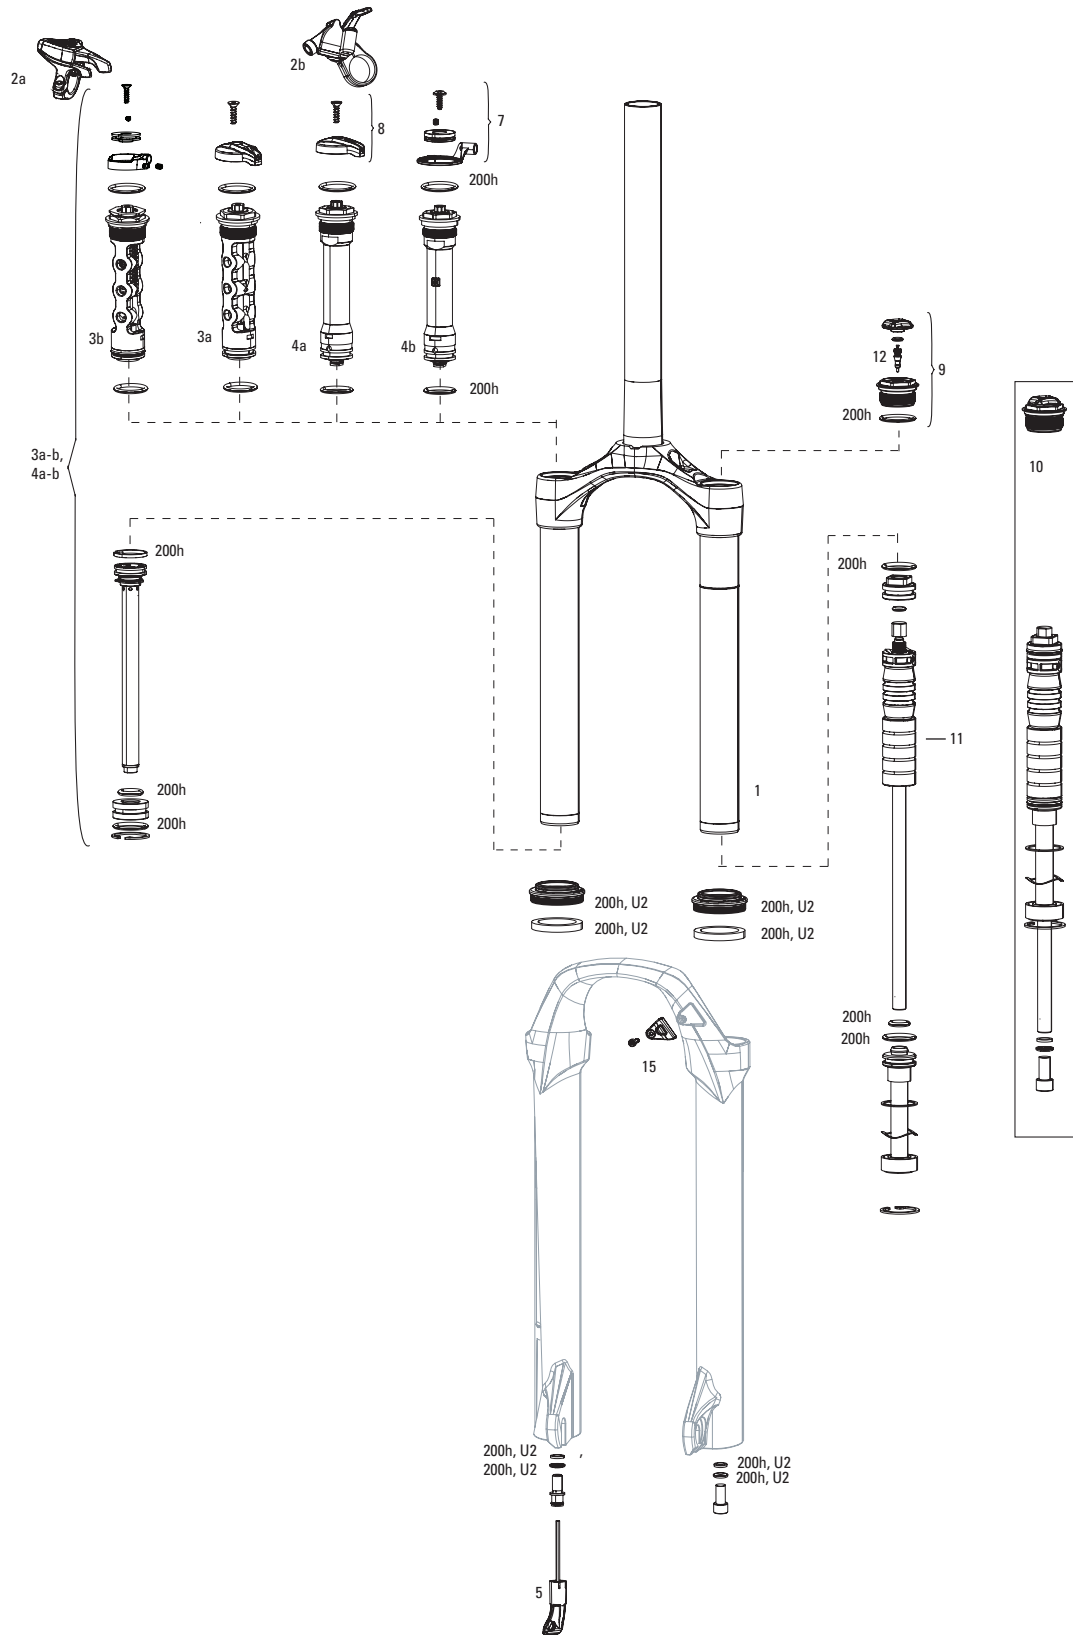

30 GOLD TK/RL A1-A2 (2016-2021)

FS-30G-TK-A1, FS-30G-RL-A1, FS-30G-RL-A2

Note:

1. 200H service kits include replaceable o-rings, glide rings, crush washers, crush washer retainers and wiper seals.
2. Decal and Maxle pages can be found in back of the catalog.

30 GOLD TK/RL A1-A2 (2016-2021)

FS-30G-TK-A1, FS-30G-RL-A1, FS-30G-RL-A2