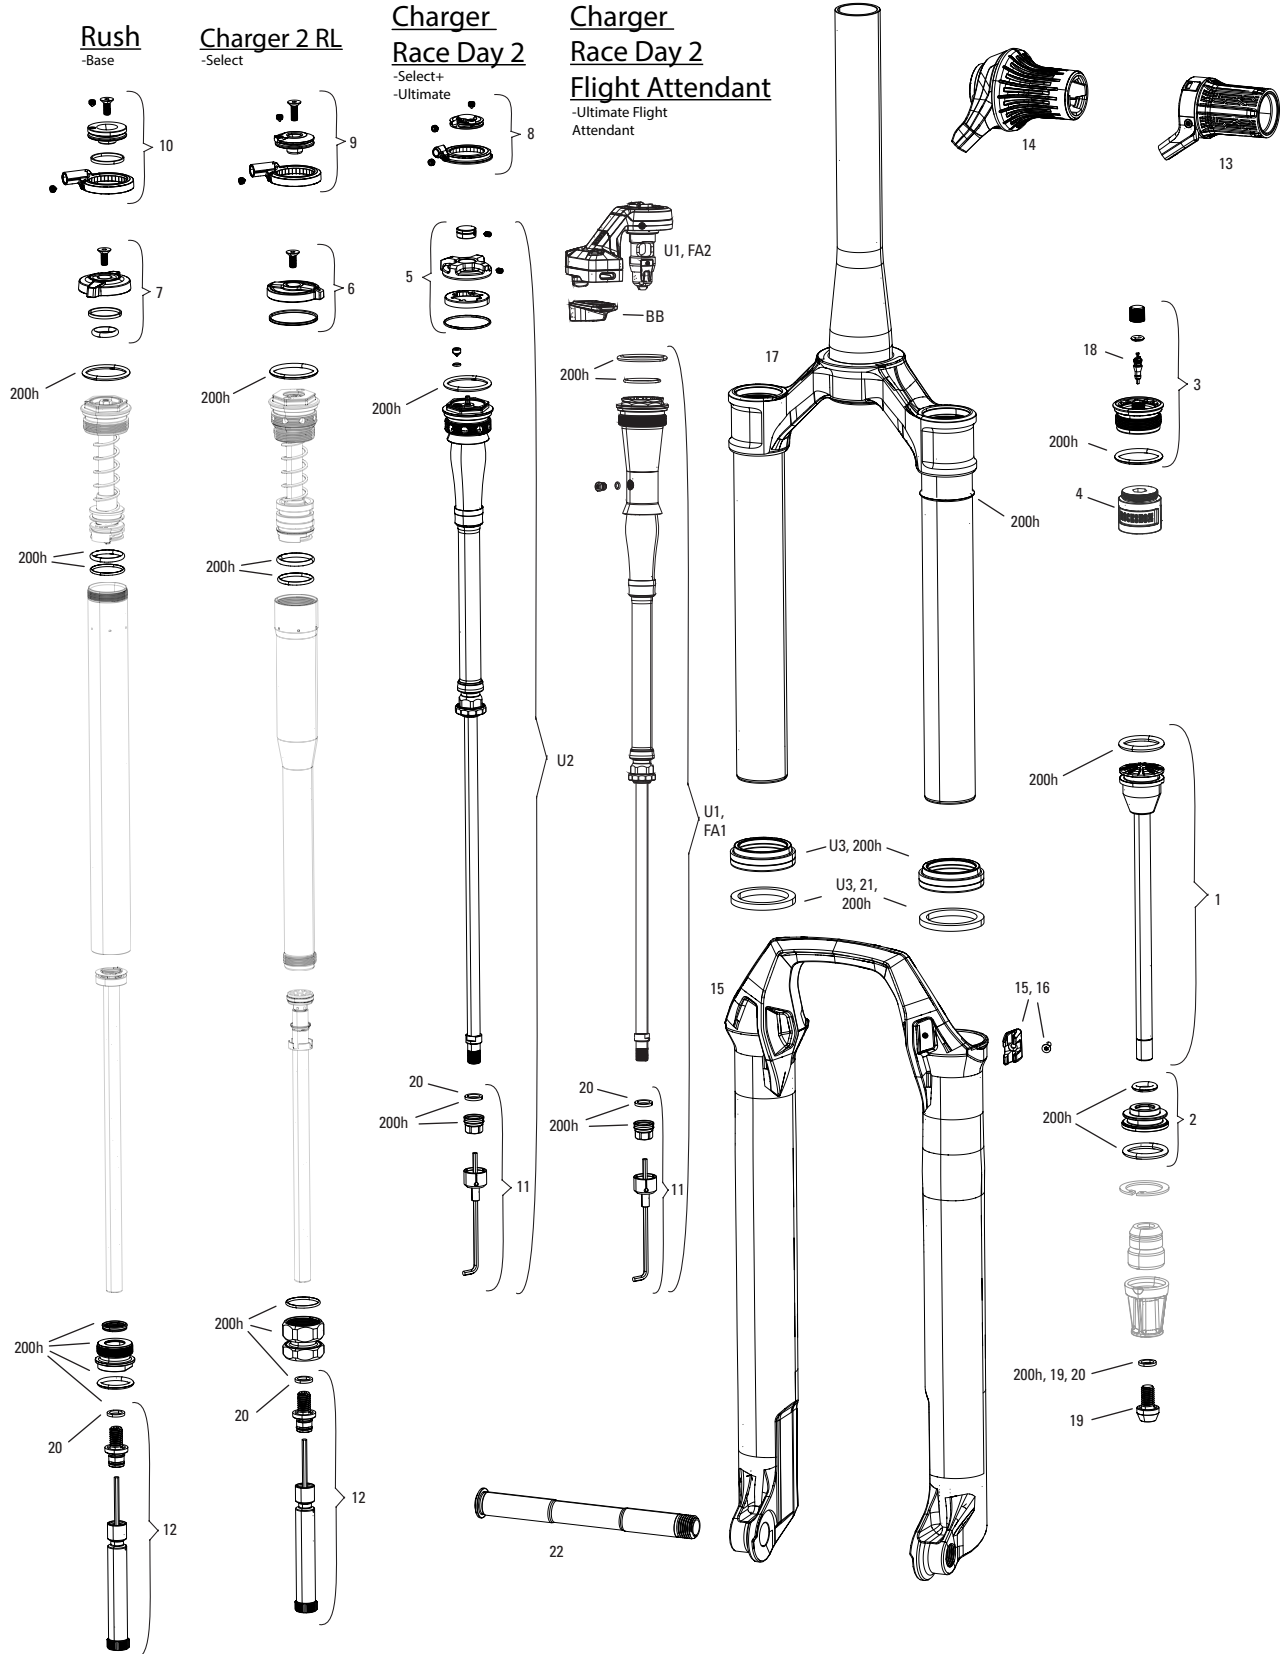

SID SL (32MM) D1 (2024-2025)

FS-SIDS-BSE2-D1, FS-SIDS-BSE3-D1, FS-SIDS-SEL2-D1, FS-SIDS-SEL3-D1, FS-SIDS-SLP2-D1, FS-SIDS-SLP3-D1, FS-SIDS-ULT2-D1, FS-SIDS-ULT3-D1, FS-SIDS-UFA-D1

Note:
 1. 2 Position dampers are compatible with OneLoc and 2P TwistLoc remotes.
 2. 3 Position dampers are compatible with 3p TwistLoc remotes.
 3. Complete damper upgrade kit required to convert from Crown Adjust to Cable Remote Adjust.
 4. 115x110 Boost Maxle not compatible with 32mm SID D1. Use 15x100 Maxle. See parts page for compatible parts.