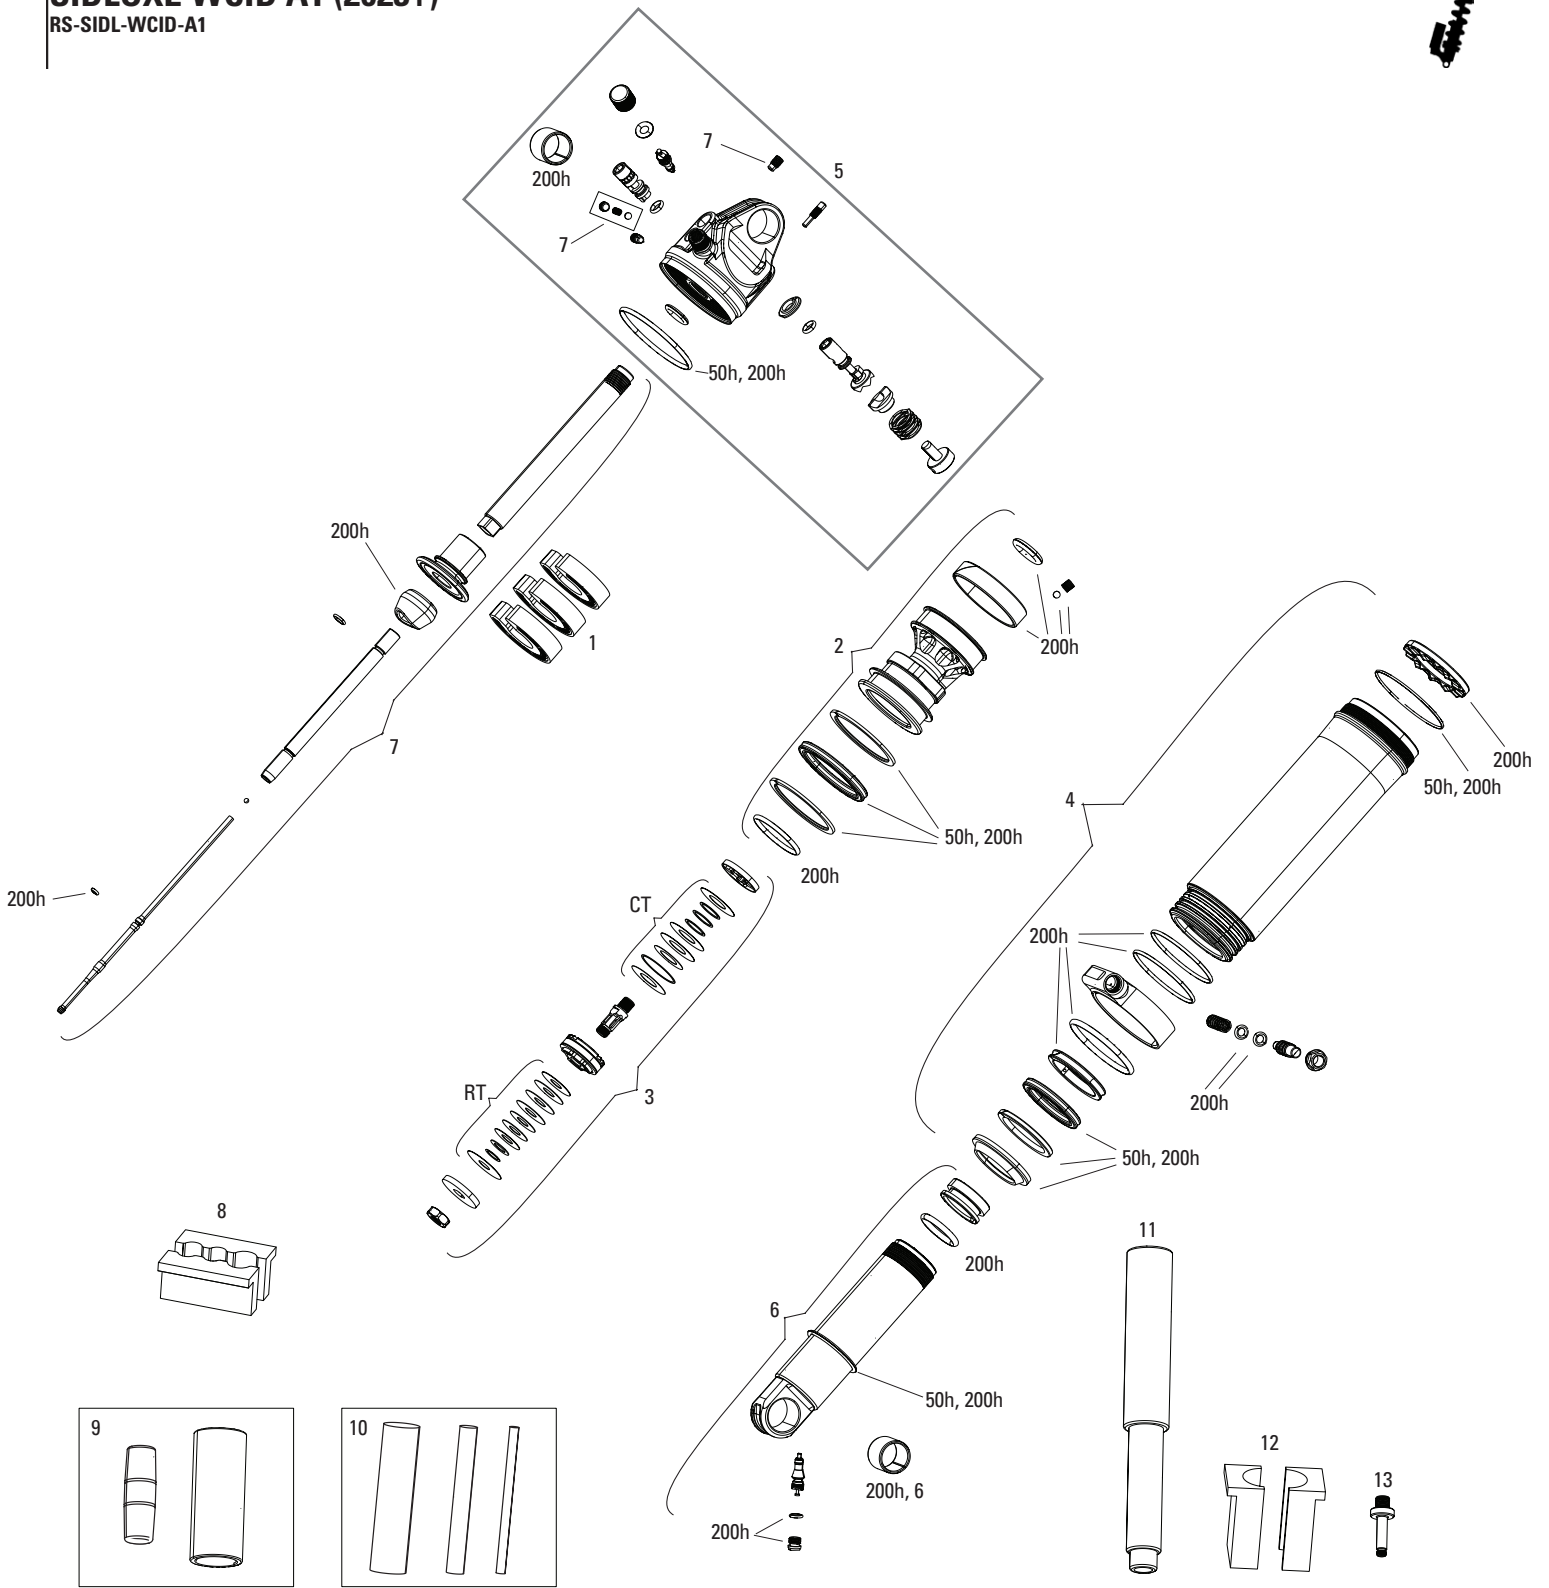

100h	SERVICE KITS 00.4318.037.013 (2024+)	100 HOUR SERVICE KIT (INCLUDES AIR CAN SEALS, SEALHEAD SEALS, GLIDE RINGS, GREASE/OIL) (DOES NOT INCLUDE TREK FRAME SEALS) - TREK ISOSTRUT A1+
200h	00.4318.037.014 TREK ISOSTRUT A1+ (2024+)	200 HOUR/1 YEAR SERVICE KIT (INCLUDES AIR CAN SEALS, SEALHEAD SEAL, GLIDE RINGS, IFP SEALS, SEAL GREASE/OIL) (DOES NOT INCLUDE TREK FRAME SEALS) - TREK ISOSTRUT A1+ (2024+)
1	TUNES 11.4118.096.022	REAR SHOCK TUNE ASSEMBLY (INCLUDES SHIMS FOR COMPRESSION/REBOUND/LOCK TUNE CONFIGURATIONS) - SIDLUXE A2+ (2024+)
2	DAMPER PISTON 11.4118.085.007	REAR SHOCK DAMPER PISTON ASSEMBLY - (INCLUDES GLIDE RING AND O-RING) - TREK ISOSTRUT A1+ (2024+)
2	11.4118.085.012	REAR SHOCK DAMPER PISTON ASSEMBLY - (INCLUDES GLIDE RING AND O-RING) - TREK ISOSTRUT FLIGHT ATTENDANT A1+ (2025+)
ns	FRAME BUSHINGS 11.4118.116.000	REAR SHOCK FRAME BUSHINGS - (INCLUDES 2 BUSHINGS 38MM) - TREK ISOSTRUT A1+ (2024+)
3	SEALHEAD 11.4118.056.016	REAR SHOCK AIR PISTON/SEALHEAD ASSEMBLY - TREK ISOSTRUT A1+ (2024+)
4	AIR CAN STRUT 11.4118.059.021	REAR SHOCK AIR CAN STRUT ASSEMBLY - (INCLUDES STRUT, SEALS, PLUSH LIGHT, DYNAMIC SEAL GREASE) - TREK ISOSTRUT A1+ (2024+)
5	DAMPER BODY 11.4118.081.011	REAR SHOCK DAMPER BODY/IFP - STANDARD EYELET (INCLUDES DAMPER BODY, IFP, VALVE CORE, CAPS) - TREK ISOSTRUT A1+ (2024+)
6	VOLUME REDUCERS 11.4118.051.010	REAR SHOCK VOLUME REDUCER KIT - (INCLUDES 2 TOKENS) - TREK ISOSTRUT A1+ (2024+)
7	EYELET 11.4118.070.019	REAR SHOCK EYELET - (INCLUDES ANODIZED EYELET, ADJUSTER, KNOBS) - TREK ISOSTRUT A1+ (2024+)
7FA	11.4118.070.022	REAR SHOCK EYELET - (INCLUDES ANODIZED EYELET, ADJUSTER, KNOBS) - TREK ISOSTRUT FLIGHT ATTENDANT A1+ (2025+)
8	11.4308.327.002	AIR VALVE KIT - SCHRADER CORE (QTY 2) - FORKS/SHOCKS/REVERB
9	REMOTE/ CONTROL MODULE 11.4118.082.002	REAR SHOCK REMOTE SPARE PARTS - (INCLUDES PULLEY, CABLE STOP, CABLE PLATE, SPRING, BUSHINGS, SCREWS) - TREK ISOSTRUT A1+ (2024+)
9FA	11.4118.118.001	REAR SHOCK CONTROL MODULE (INCLUDES COMPLETE ELECTRONICS ASSEMBLY, BATTERY SOLD SEPARATELY) - TREK ISOSTRUT FLIGHT ATTENDANT A1 (2025+)
10	TOOLS 00.4318.073.000	REAR SHOCK TOOL REBOUND SIZING PINS (SET OF 3) - (12mm) SUPER DELUXE A1+, (5mm) DELUXE A1+, (3mm), SIDLUXE A1+ (2021+)
11	00.4318.042.000	REAR SHOCK AIR VALVE ADAPTER (FOR CHARGING IFP) - SIDLUXE A1+ (2021+)
12	00.4318.040.000	REAR SHOCK BODY VISE BLOCKS, 23.8 (FOR SETTING IFP) - SIDLUXE A1+ (2021+)
13	00.4318.075.000	Rear Shock Piston Tool (used to remove piston assembly) - SidLuxe A2+ (2024+)
14	00.4318.041.000	REAR SHOCK IFP HEIGHT TOOL 19MMX70MM (FOR SETTING IFP HEIGHT) - SIDLUXE A1+ (2021+)
ns	00.4318.012.013	ROCKSHOX GLASS FIBER REINFORCED NYLON NON-SCRATCH O-RING PICK TOOLS (QTY 5, FOR USE ON SUSPENSION PRODUCTS)
ns	00.4315.022.010	REAR SHOCK SCHRADER VALVE REMOVAL TOOL ROCKSHOX
15	00.4318.081.000	Rear Shock IsoStrut Air Can/Strut Tools (Includes negative splined sleeve tool, press puck, and 10x100 vise pin) - Trek IsoStrut A1+ (2024+)
ns	00.4318.043.001	Rear Shock Dyno Adapter- Trunnion - IsoStrut (2023+)
ns	GREASE/FLUIDS 11.4318.016.000	MAXIMA PLUSH DYNAMIC SUSPENSION LUBE LIGHT, 120ML BOTTLE (REPLACES 0W-30) - PIKE/REVELATION/LYRIK/YARI/BOXXER/ZEB/DOMAIN/REVERB XPLR/SHOCK AIR CANS
ns	11.4318.016.001	MAXIMA PLUSH DYNAMIC SUSPENSION LUBE LIGHT, 1 LITER BOTTLE (REPLACES 0W-30) - PIKE/REVELATION/LYRIK/YARI/BOXXER/ZEB/DOMAIN/REVERB XPLR/SHOCK AIR CANS
ns	11.4115.094.040	MAXIMA SUSPENSION OIL PLUSH, 7WT 1 LITER BOTTLE - REAR SHOCK DAMPER
ns	00.4318.008.002	GREASE ROCKSHOX DYNAMIC SEAL GREASE (PTFE) 1OZ - RECOMMENDED FOR SERVICING REAR SHOCKS & FORKS
ns	00.4318.008.004	GREASE ROCKSHOX DYNAMIC SEAL GREASE 500ML - RECOMMENDED FOR SERVICING REAR SHOCKS & FORKS
ns	PUMPS 00.4315.023.030	HIGH-PRESSURE FORK/SHOCK PUMP (600 PSI MAX) ROCKSHOX

SIDLUXE WCID A1 (2023+)
RS-SIDL-WCID-A1

Note:

1. See the RockShox Rear Shock Piston Tuning Guide for detailed information regarding the shim stack order for the rebound and compression dampers