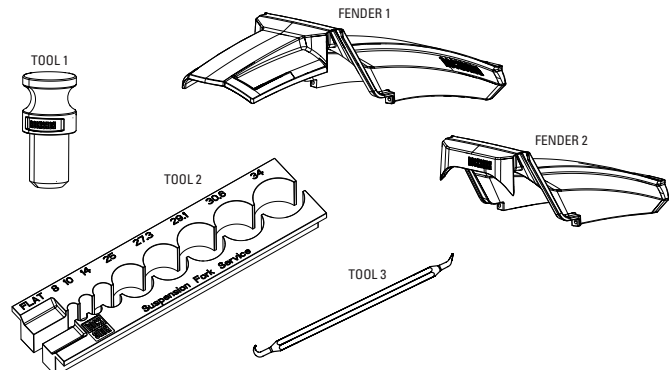

ZEB B1 (2027+)

FS-ZEB-SEL-B1, FS-ZEB-SELP-B1, FS-ZEB-ULT-B1, FS-ZEB-UFA-B1

Note:
1. ZEB B1 features all new 38mm chassis, Linear XL air spring, and modified Charger 3.2 damper with increased damping. No Gen-A compatibility.