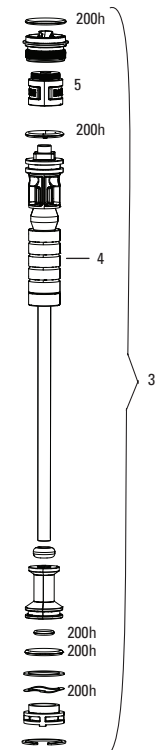

35 GOLD RL A1-A2 (2020-2024)

FS-35G-RL-A1, FS-35G-RL-A2

Note:

1. 200h service kits include replaceable o-rings, glide rings, retaining rings, crush washers, crush washer retainers and shaft bolts/nuts. All air service kits include replacement schrader valve cores.
2. EMTB (fender mount) lower leg and CSU are not cross-compatible with non-fender CSU and lower leg variants.
3. Convert from Crown Adjust to Remote Adjust: Remote compression damper, remote compression adjuster spool, cable clamp and remote lever assembly.
4. Decal and Maxle pages can be found in back of the catalog.