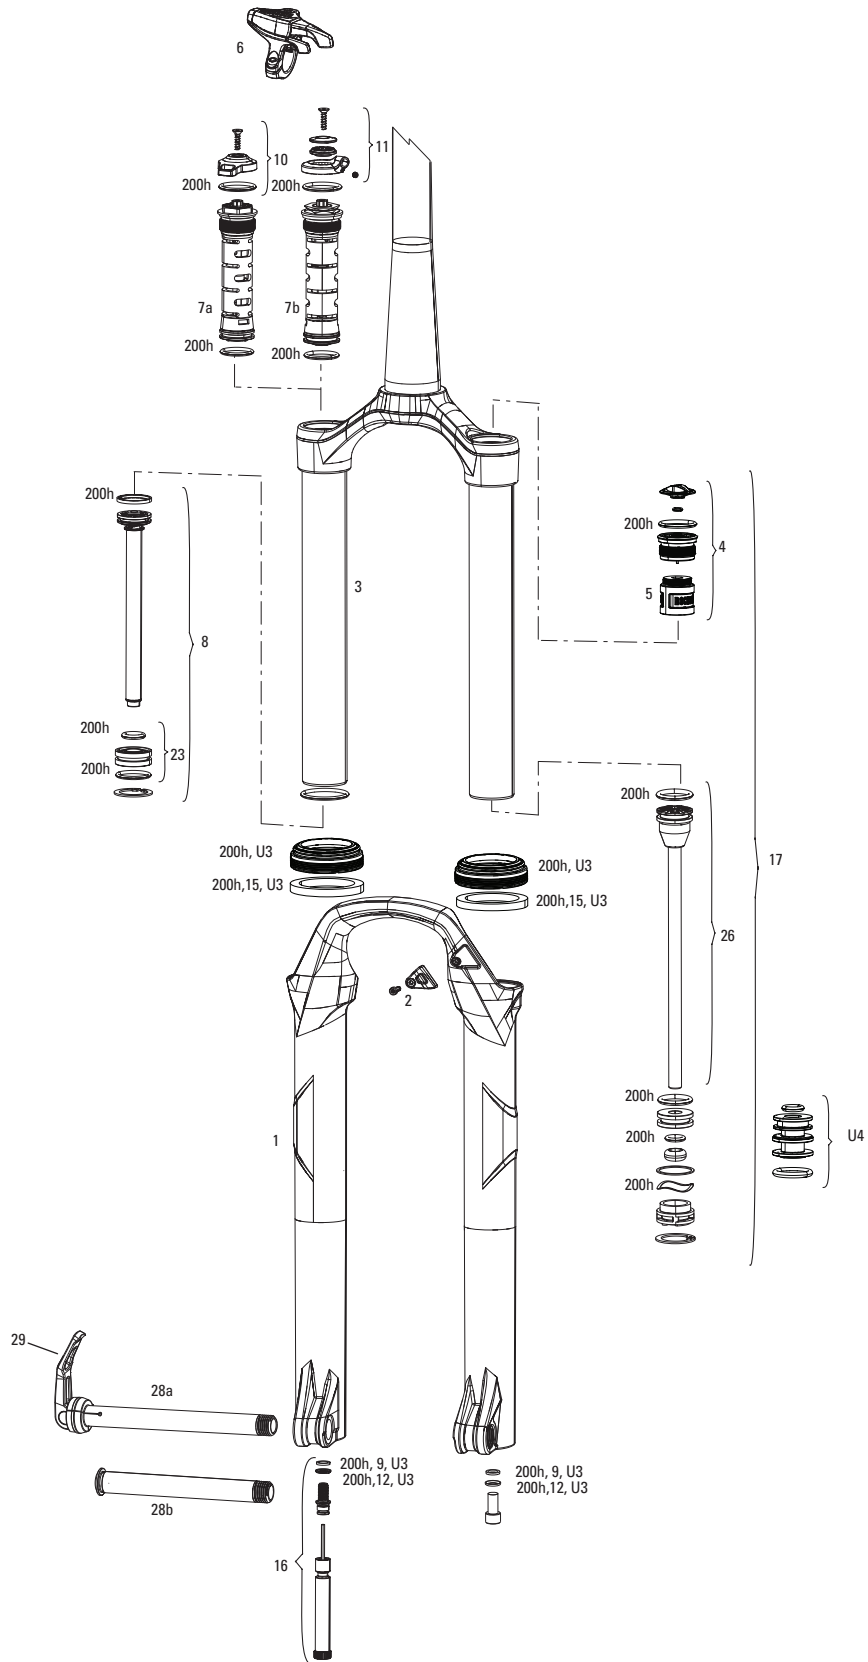

REBA-12 Boost - A5-A9 (2016-2025)

FS-REBA-12B-A5, FS-REBA-12B-A6, FS-REBA-12B-A7, FS-REBA-12B-A8, FS-REBA-12B-A9

Note:

- 1. Reba-12 max travel is 120mm.
- 2. Reba-12 nonBoost stock configurations were 80,90,100,110, and 120mm.
- 3. Convert from Crown Adjust to Cable Remote Adjust: complete damper upgrade kit
- 4. Decal and Maxle pages can be found in back of the catalog.
- 5. Part descriptions on the following page that include a "B" are specifically for "Boost" forks. Parts that include an "NB" are specifically for "non-Boost" forks. Parts without either designation are compatible with both Boost and non-Boost forks.