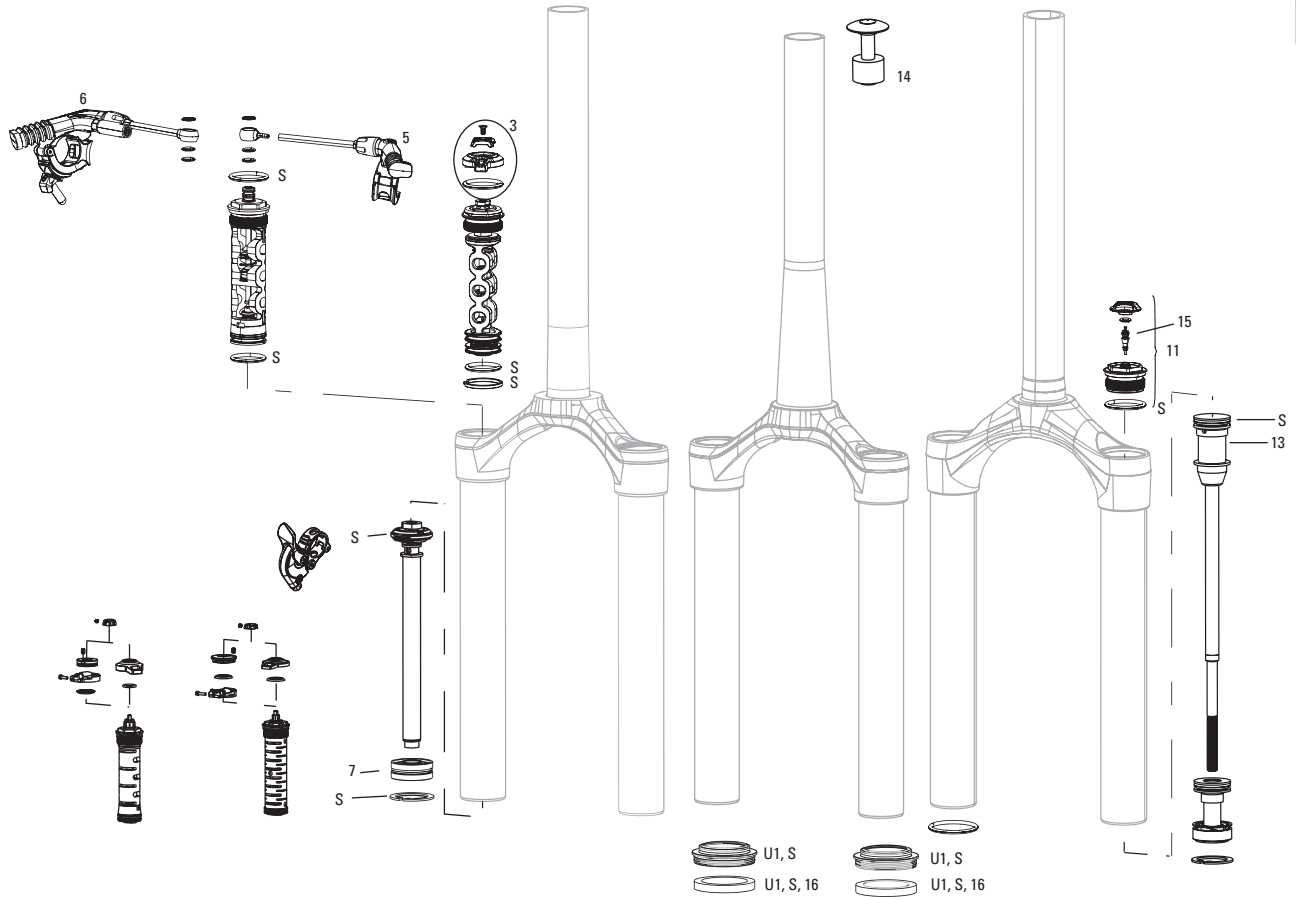

SID A - DUAL AIR 80MM/100MM (2008-2014)

1. **Note:**
1. Full service kits include replaceable o-rings, glide rings, retaining rings, crush washers, crush washer retainers and shaft bolts/nuts. All air service kits include replacement schrader valve cores. Not all service parts are pictured. All basic service kits include the following replaceable wear items: o-rings, glide rings, dust seals, and foam rings.
  2. Rebound damper and spring shaft kits include crush washers, crush washer retainers and shaft bolts, as well as upper tube retaining rings and rebound adjuster knob.
  3. Solo Air internals, Solo Air CSU and SID B lower legs are NOT compatible with SID A. Use only Dual Air internals, Dual Air CSU and SID A lower legs.
  4. 2013-2014 SID VWC and XXWC 1 1/8" feature Dual Air and are not compatible with Solo Air.
  5. SID A: upper tube inner diameter = 27.8mm. SID B: upper tube inner diameter = 28.2mm
  6. Maximum fork travel = 100mm. Upper tube gradient includes ONLY 100mm and 80mm.
    - Internals and chassis parts designed for SIDB (120mm max travel) are NOT compatible.
    - Please note kit description travel specifications before ordering.
  7. Decal and Maxle pages can be found in back of the catalog.