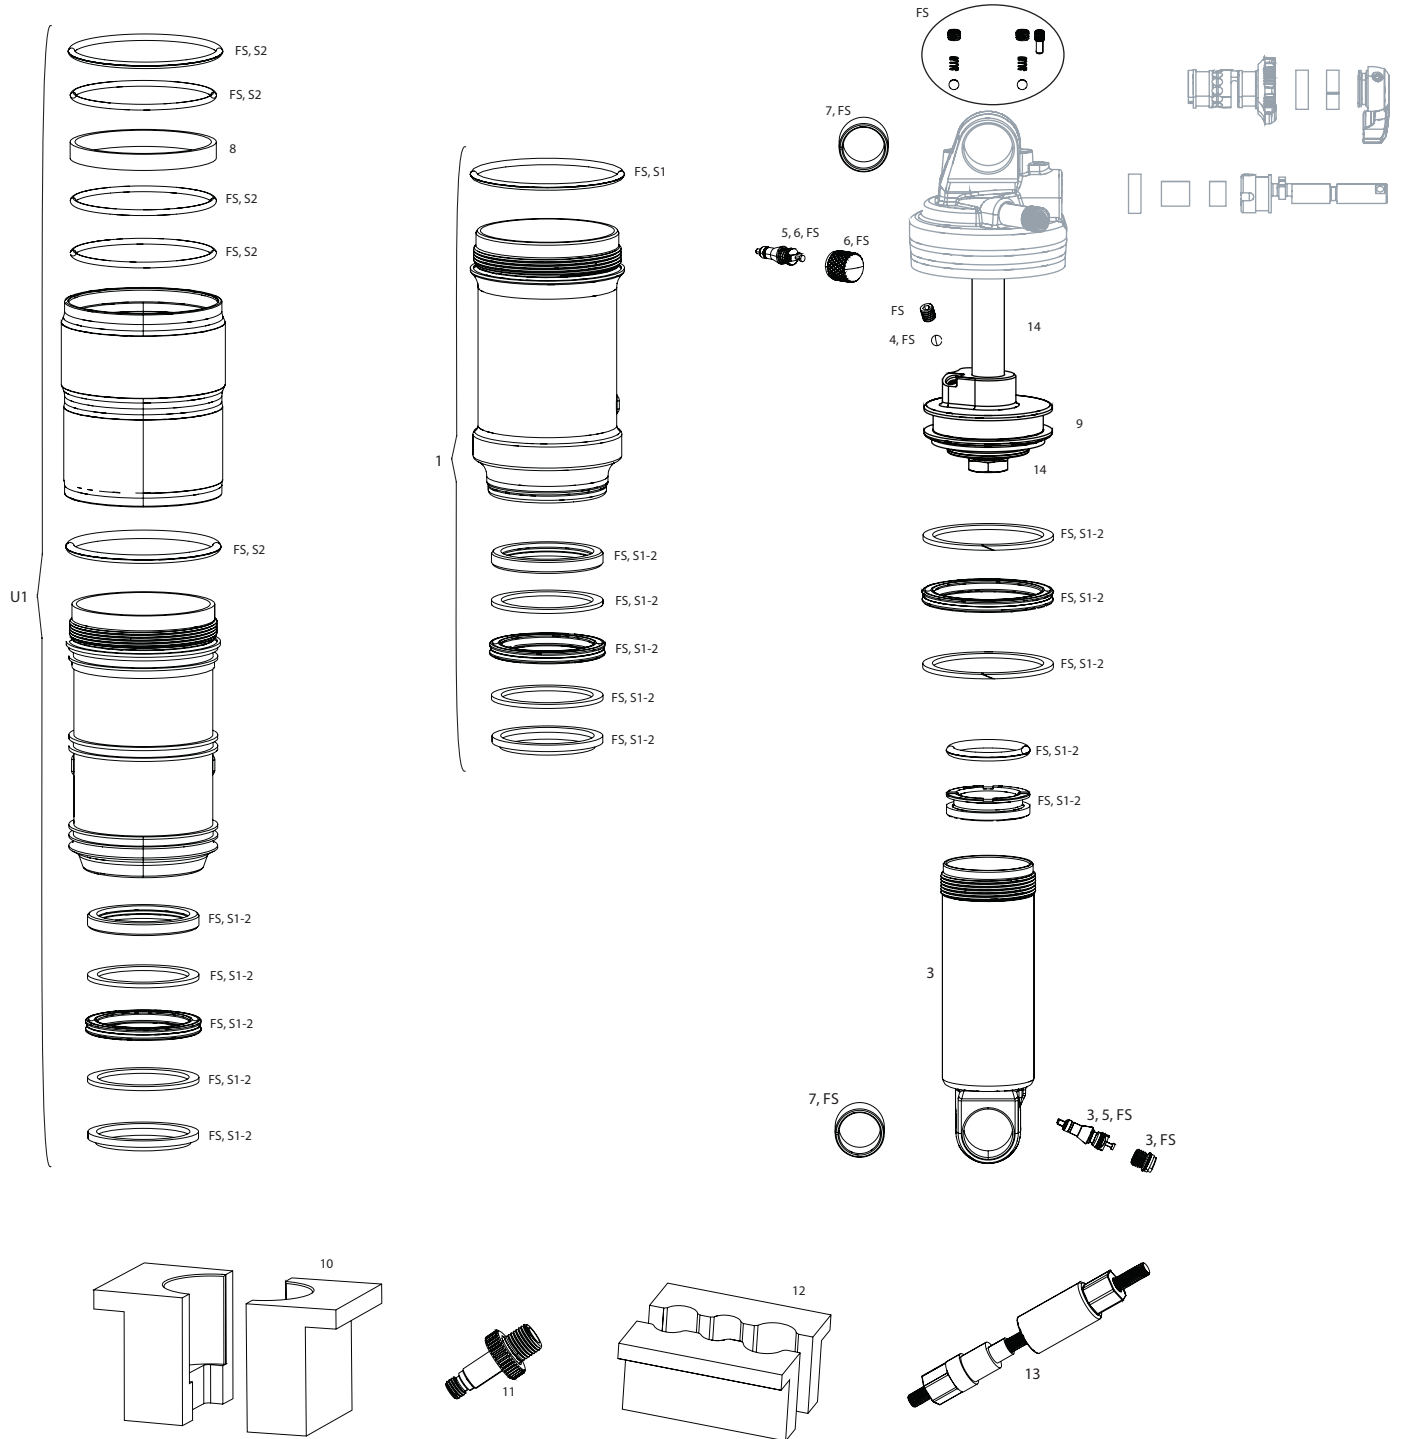

MONARCH RT3 C1-D2 (2014-2025)

RS-MNR-RT3-C1, RS-MNR-RT3-C2, RS-MNR-RT3-C3, RS-MNR-RT3-D1, RS-MNR-RT3-D2

Note:

1. Service Kit Full - Monarch RT3 intended for air seal and oil change/service to damper. AM Rear Shock Air Can Service Kit, Basic - Monarch RT3 intended for air seal service only.
2. Use '1/2"x1/2" Rear Shock Bushing/Mount Hardware Tool' to remove and install eyelet bushing and mounting hardware.