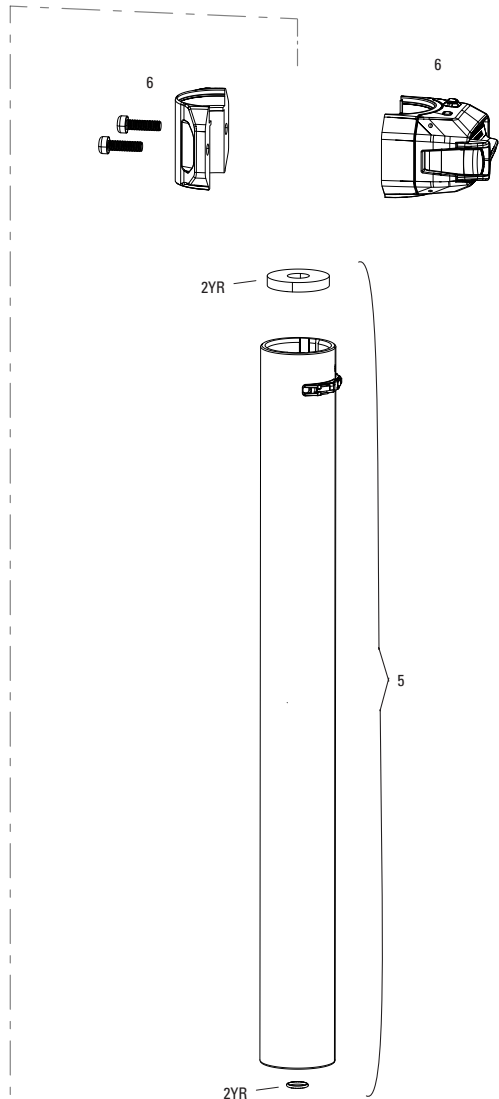

REVERB AXS B1+ (2026+)

SP-RVB-AXS-B1, SP-RVB-AXS-B2

Note:

1. 30.9mm/31.6mm chassis are unique from the 34.9mm chassis. Parts are not interchangeable between 30.9mm/31.6mm and 34.9mm.
2. 30.9mm and 31.6mm lower tubes are interchangeable within the same travel length.
3. Reverb AXS uses Maxima Dynamic Suspension Lube Heavy (included in service kit).
4. B2 generation changed from Micro-USB charger to USB-C charger included. No change to the seatpost itself.