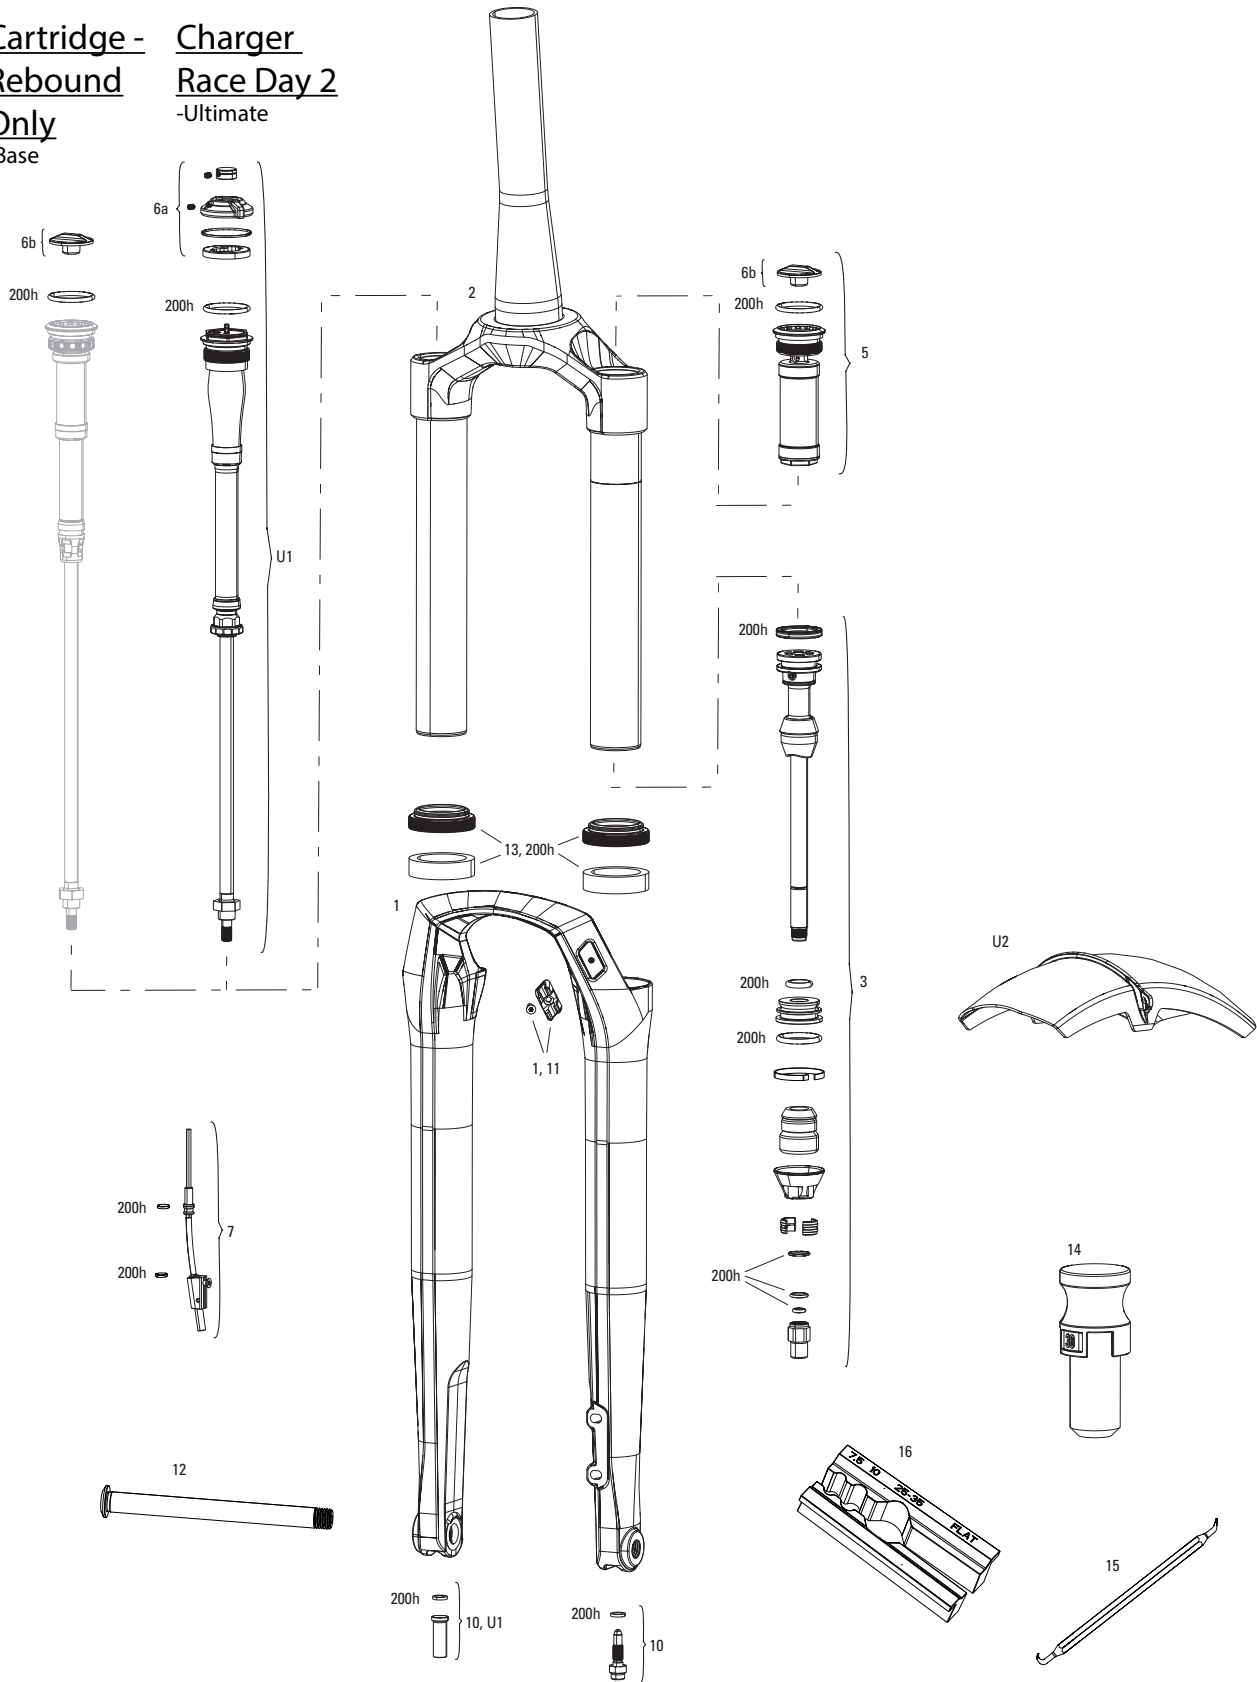

UPGRADE	
U1	00.4318.086.004 Damper Upgrade Kit - CHARGER RACE DAY 2 2-Position Rudy Crown (Includes Complete Right Side Internals) - 30mm (40mm Max Travel) - RUDY (A1+/2022+)
U2	00.4318.054.000 ROCKSHOX GRAVEL FENDER BLACK SHORT 3 BOLT 28MM - RUDY (A1+/2022+)
SERVICE	
200h	00.4318.025.191 200 HOUR/1 YEAR SERVICE KIT (INCLUDES DUST SEALS, FOAM RINGS, O-RING SEALS, DMPR SEALHEAD) RUDY XPLR BASE/ULTIMATE A1+ (2022+)
LOWER LEG	
1	11.4018.091.061 FORK LOWER LEG - (FOIL DECALS INCLUDED) 700C DIFFUSION BLACK - RUDY XPLR BASE/ULTIMATE A1+ (2022+)
1	11.4018.091.060 FORK LOWER LEG - (FOIL DECALS INCLUDED) 700C GLOSS BLACK - RUDY XPLR BASE/ULTIMATE A1+ (2022+)
1	11.4018.091.062 FORK LOWER LEG - (FOIL DECALS INCLUDED) 700C KWIQSAND - RUDY XPLR BASE/ULTIMATE A1+ (2022+)
CSU	
2	11.4018.090.068 FORK CSU - SOLO AIR 700C 45 OFF-SET ALUMINUM 1 1/8" STEER TO 1.5" CROWN, GLOSS BLACK ANO - RUDY XPLR BASE/ULTIMATE A1+ (2022+)
2	11.4018.090.069 FORK CSU - SOLO AIR 700C 45 OFF-SET ALUMINUM 1 1/8" STEER TO 1.5" CROWN, DIFFUSION BLACK ANO - RUDY XPLR BASE/ULTIMATE A1+ (2022+)
2	11.4018.090.070 FORK CSU - SOLO AIR 700C 51 OFF-SET ALUMINUM 1 1/4" STEER TO 1.5" CROWN, GLOSS BLACK ANO - RUDY XPLR BASE/ULTIMATE A1 (2022)
2	11.4018.090.071 FORK CSU - SOLO AIR 700C 51 OFF-SET ALUMINUM 1 1/4" STEER TO 1.5" CROWN, DIFFUSION BLACK ANO - RUDY XPLR BASE/ULTIMATE A1 (2022)
2	11.4018.090.085 FORK CSU - SOLO AIR 700C 45 OFF-SET ALUMINUM 1 1/4" STEER TO 1.5" CROWN, DIFFUSION BLACK ANO - RUDY XPLR BASE/ULTIMATE A1 CANYON GRIZL (2022)
SPRING	
3	11.4018.111.019 FORK SPRING DEBONAIR SHAFT - (INCLUDES AIR SHAFT AND BUMPERS) 30MM- 700C - RUDY XPLR BASE/ULTIMATE A1+ (2022+)
3	11.4018.111.020 FORK SPRING DEBONAIR SHAFT - (INCLUDES AIR SHAFT AND BUMPERS) 40MM- 700C - RUDY XPLR BASE/ULTIMATE A1+ (2022+)
4	11.4018.096.006 FORK SPRING SEALHEAD - 30MM SOLO AIR (INCLUDES SEALHEAD ASSY) RUDY XPLR BASE/ULTIMATE A1+ (2022+)
5	11.4018.083.004 FORK SPRING AIR TOP CAP ASSEMBLY- 30MM (INCLUDES TOP CAP AND AIR SPACER) - RUDY XPLR BASE/ULTIMATE A1 (2022+), RUDY XL BASE/ULTIMATE A1 (2026+)
DAMPER	
6a	11.4018.082.035 FORK COMPRESSION DAMPER KNOB KIT- CROWN RACE DAY DAMPER (INCLUDES KNOB AND SCREW) - RUDY ULTIMATE A1 (2022-2024)
6a	11.4018.082.055 FORK COMPRESSION DAMPER KNOB KIT- CROWN RACE DAY 2 DAMPER (INCLUDES KNOB, SCREW, AND STRIKE PLATE) - RUDY ULTIMATE A2+ (2025+)
6b	11.4018.082.036 FORK COMPRESSION DAMPER KNOB KIT- CROWN RUSH DAMPER (ALSO FITS RUDY/RUDY XL AIR SPRING CAP) - RUDY A1 (2022+), RUDY XL BASE A1 (2026+)
7	11.4018.082.032 FORK REBOUND DAMPER KNOB KIT - (INCLUDES COMPLETE REBOUND CONTROLS) - RUDY XPLR BASE/ULTIMATE A1+ (2022+)
SPARES	
10	11.4018.124.001 FORK SHAFT FASTENER KIT - (INCLUDES SHAFT BOLTS AND CRUSH WASHERS) - RUDY BASE/ULTIMATE A1+ (2022+)
11	11.4018.115.000 FORK HOSE CLAMP - SID 35 C1+ (2021+),SID SL C1+ (2021-),RUDY A1+ (2022+),REBA B1+ (2026+)
12	11.4018.125.000 FORK LOWER LEG THREADED MAXLE INSERT SET (INCLUDES LEFT AND RIGHT) RUDY BASE/ULTIMATE A1+ (2022+)
13	00.4318.005.034 AXLE MAXLE STEALTH FRONT, 12X100, LENGTH 134MM, THREAD LENGTH 9MM, THREAD PITCH M12X1.50 - RUDY
13	00.4318.005.035 AXLE MAXLE ULTIMATE FRONT, 12X100, LENGTH 134MM, THREAD LENGTH 9MM, THREAD PITCH M12X1.50 - RUDY
14	00.4318.045.001 FORK DUST WIPER UPGRADE KIT - 30MM BLACK FLANGELESS LOW FRICTION SEALS (INCLUDES DUST WIPERS & 10MM FOAM RINGS) - JUDY SILVER/JUDY GOLD (BOOST™ FORKS)/RUDY
ns	00.5318.005.010 BRACKET MOUNTING BOLTS - STAINLESS T25 42MM (2 PCS) - FLAT MOUNT CALIPER - RUDY/RUDY XL
ns	00.5318.018.001 FLAT MOUNT BRACKET FRONT/REAR- 20FD (FLATMOUNT DIRECT), INCLUDES 2 STAINLESS BRACKET MOUNTING BOLTS - RUDY/RUDY XL
ns	11.4118.107.000 SCHRADER AIR CAP - (INCLUDES CAP AND O-RING) - ROCKSHOX UNIVERSAL AIR CAP FOR FORKS AND SHOCKS
TOOLS/GREASE/FLUIDS	
ns	11.4310.444.000 FORK LOWER LEG DUST SEAL INSTALLATION TOOL (28MM/30MM)
ns	00.4315.023.010 HIGH-PRESSURE FORK/SHOCK PUMP (300 PSI MAX) ROCKSHOX
ns	00.4315.023.040 HIGH-PRESSURE FORK/SHOCK PUMP (300 PSI MAX) ROCKSHOX DIGITALGAUGE
ns	00.4315.022.010 REAR SHOCK SCHRADER VALVE REMOVAL TOOL ROCKSHOX
ns	11.4318.016.002 MAXIMA PLUSH DYNAMIC SUSPENSION LUBE HEAVY, 120ML BOTTLE - SID/SIDSL/RUDY - LOWER LEGS/AIR SPRINGS
ns	11.4318.016.003 MAXIMA PLUSH DYNAMIC SUSPENSION LUBE HEAVY, 1 LITER BOTTLE - SID/SIDSL/RUDY - LOWER LEGS/AIR SPRINGS
ns	00.4318.008.000 GREASE SRAM BUTTER 20ML SYRINGE, FRICTION REDUCING GREASE BYSLICKOLEUM - DOUBLE TIME HUB PAWLS, FORKS & REVERB SERVICE
ns	00.4318.008.001 GREASE SRAM BUTTER 10Z CONTAINER, FRICTION REDUCING GREASE BY SLICKOLEUM - DOUBLE TIME HUB PAWLS, FORKS & REVERB SERVICE
ns	00.4318.008.003 GREASE SRAM BUTTER 500ML CONTAINER, FRICTION REDUCING GREASEBY SLICKOLEUM - RECOMMENDED FOR SRAM DOUBLE TIME HUBS & WHEELS, ROCKSHOX FORKS AND REVERB SERVICE

RUDY XL A1 (2026+)
FS-RDYX-BSE-A1, FS-RDYX-ULT-A1

Cartridge - Rebound Only -Base
Charger Race Day 2 -Ultimate

Note:

1. All new chassis and internals.
2. Rudy XL requires 42mm long caliper mounting bolts.
3. Fender bolts are M3x15 (qty 2). Max bolt torque is 0.25Nm (2.2 in-lb).