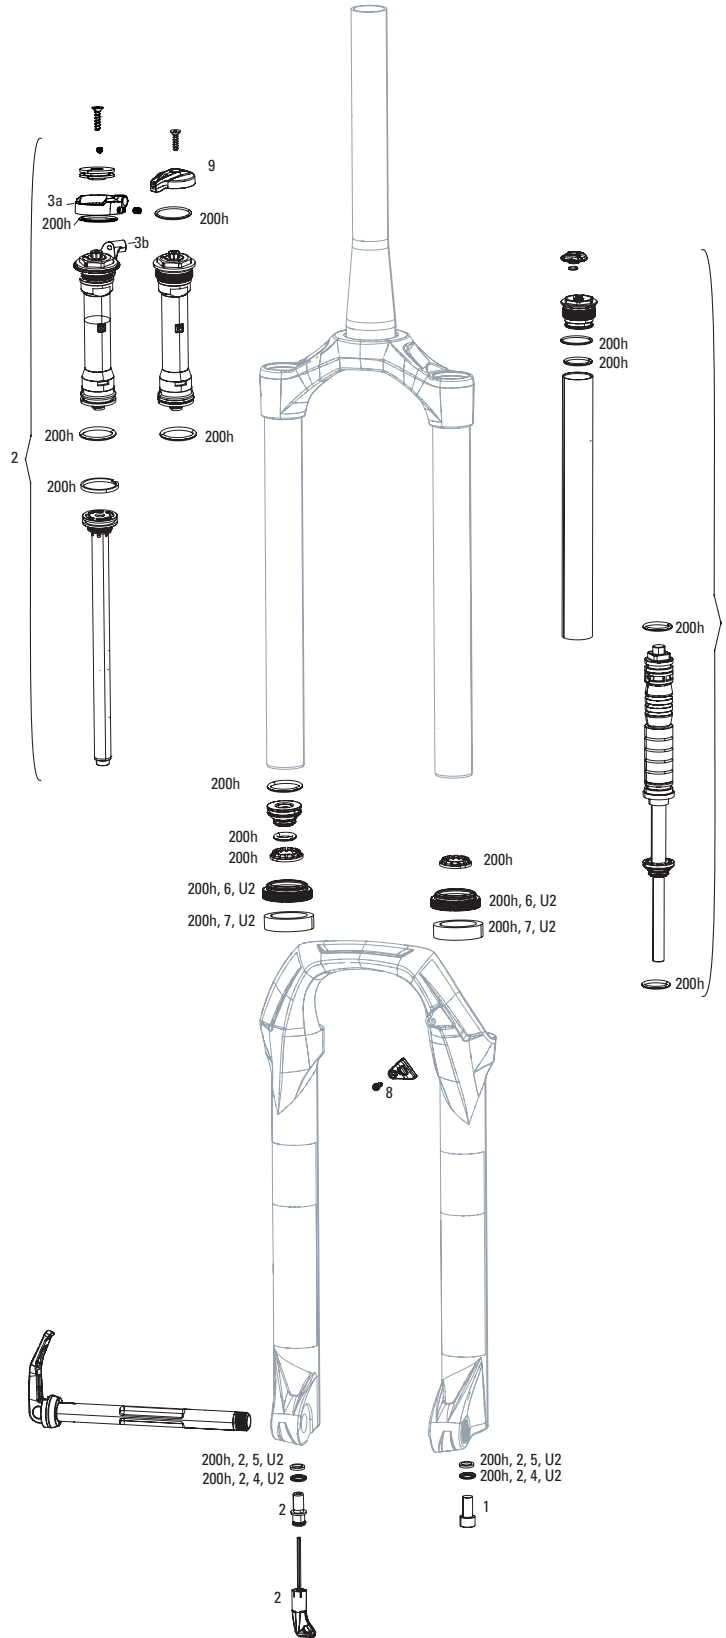

JUDY SILVER TK A1-A3 (2018+)

FS-JDYS-TK-A1, FS-JDYS-TK-A2, FS-JDYS-TK-A3

U1

Note:

1. Judy Silver and Gold dampers and spring internals are not cross compatible.
2. Decal and Maxle pages can be found in back of the catalog.