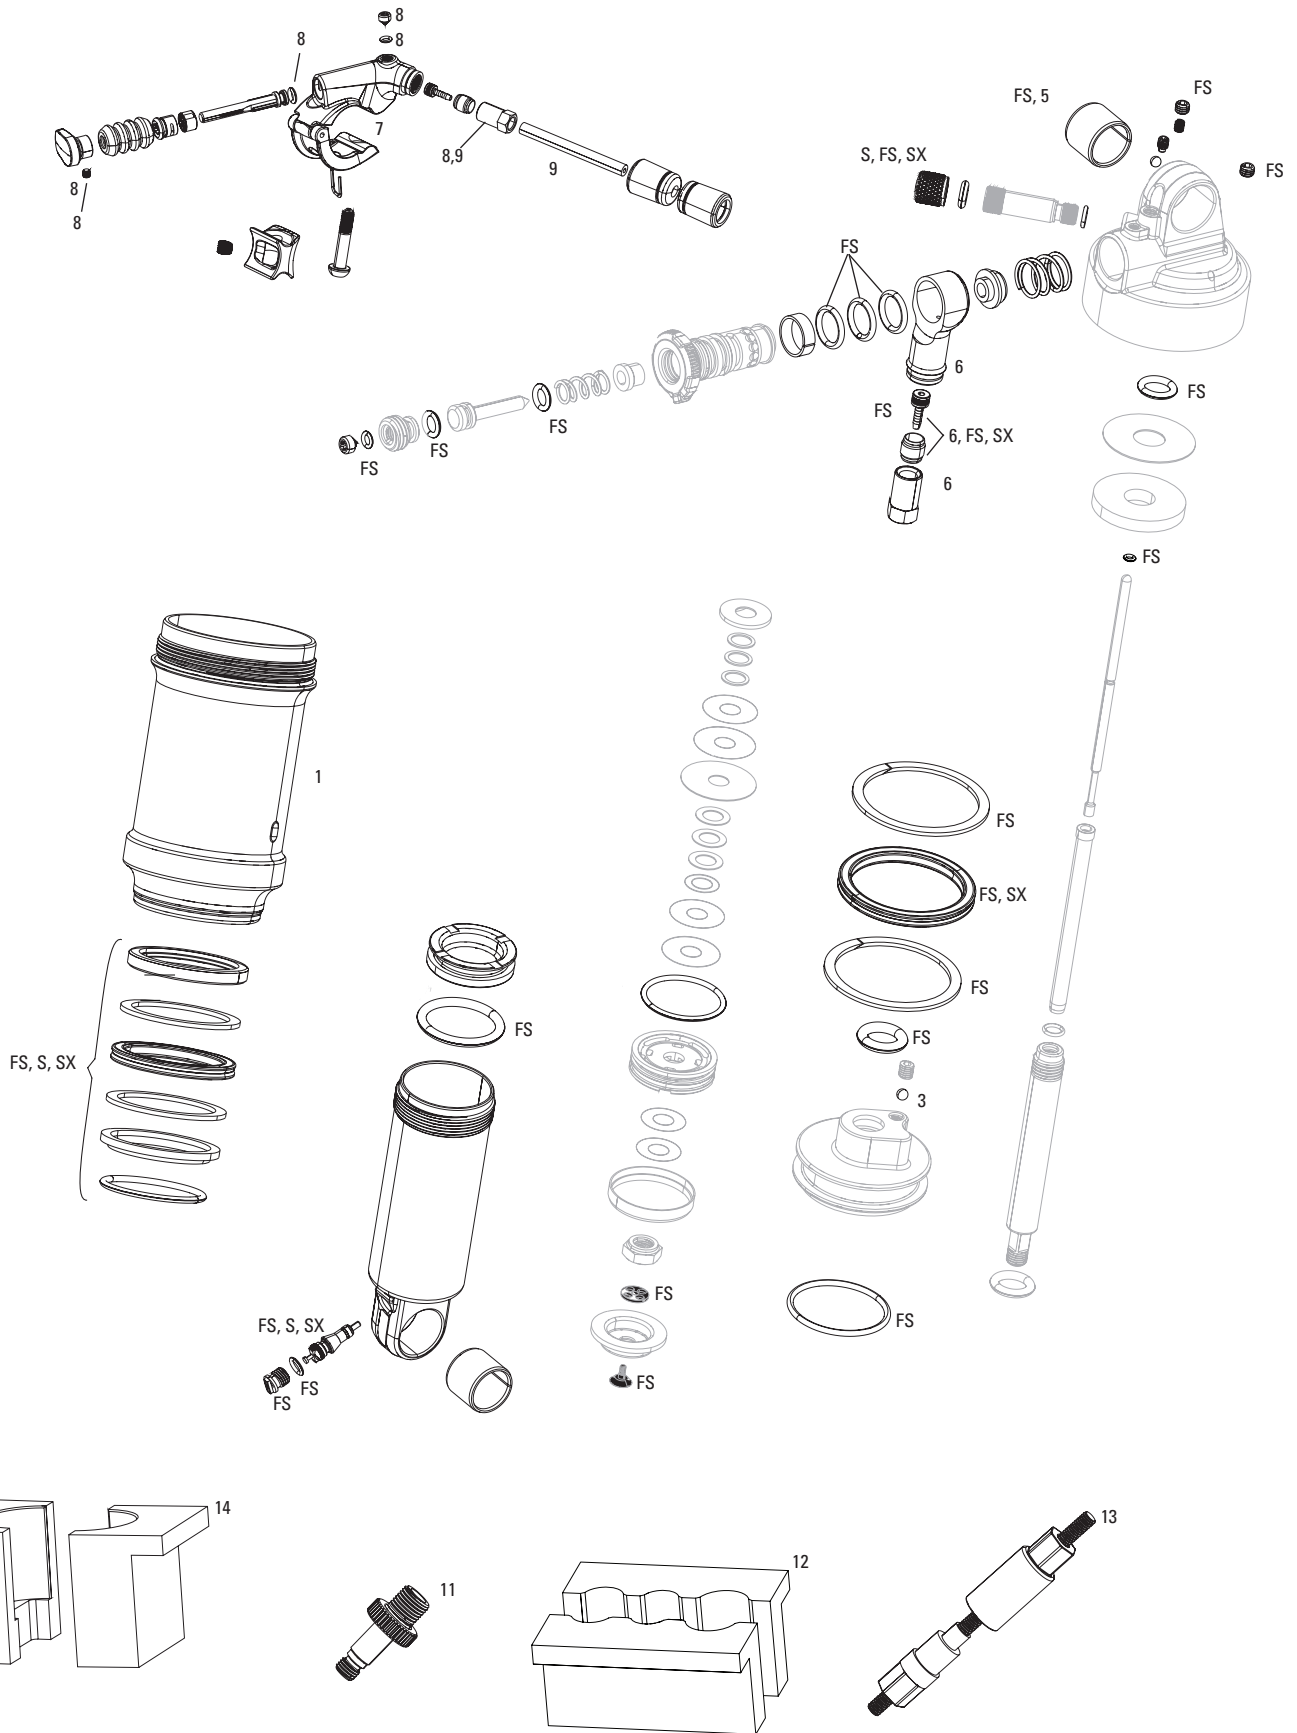

MONARCH XX A1-A2 (2012-2013)

RS-MNR-XX-A1, RS-MNR-XX-A2

Xloc remote lever assembled, includes hose

MONARCH XX A1-A2 (2012-2013)

RS-MNR-XX-A1, RS-MNR-XX-A2

SERVICE	
FS	11.4118.006.000 REAR SHOCK SERVICE KIT - FULL SERVICE MONARCH XX (2012)
SX	11.4118.006.010 REAR SHOCK SERVICE KIT - BASIC - MONARCH XX (2012)
S	00.4315.032.240 AM REAR SHOCK AIR CAN SERVICE KIT, 50 HOUR - (INCLUDES SEAL GREASE/OIL) - MONARCH/MONARCH PLUS (2012)