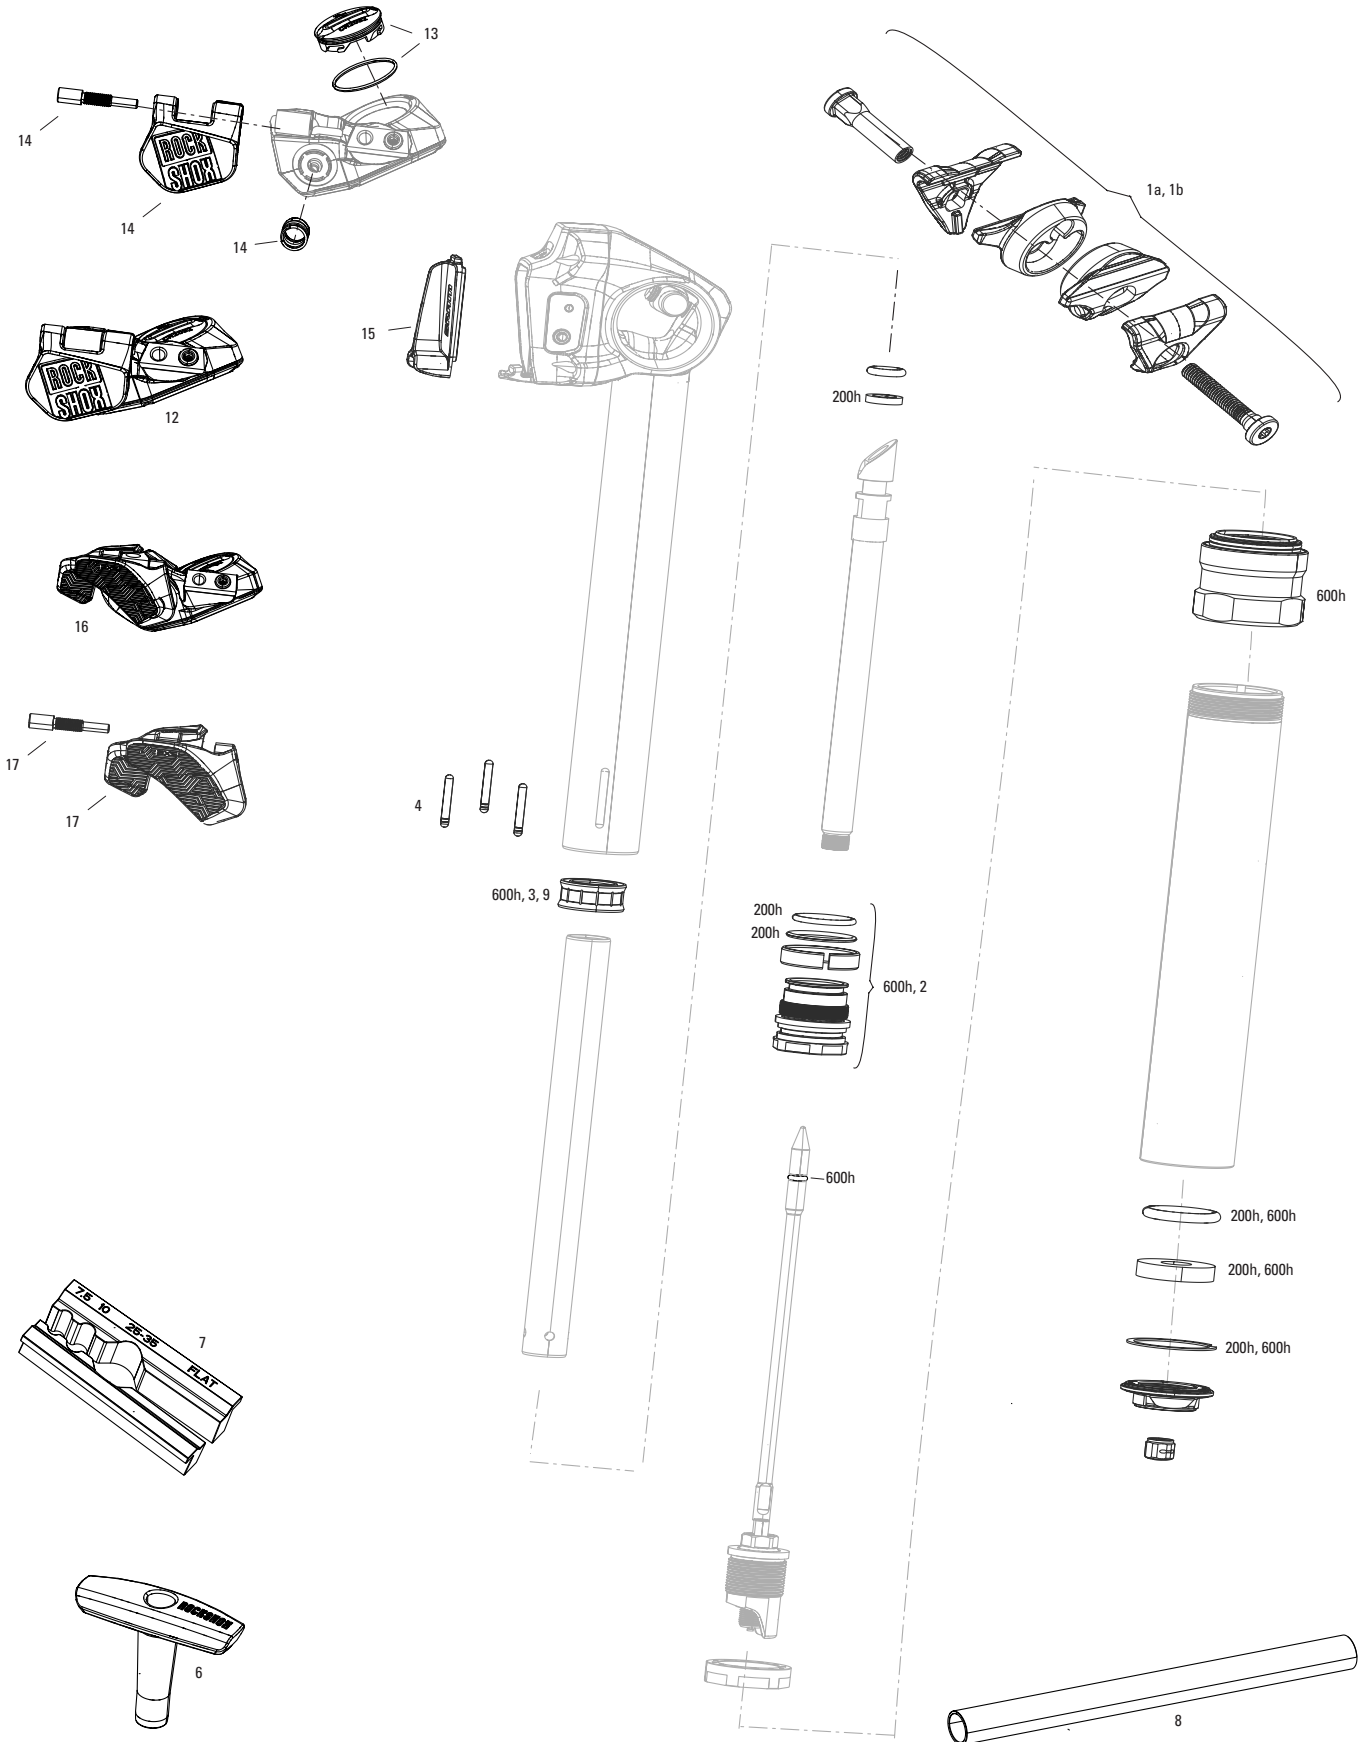

REVERB AXS A1-A2 (2020-2025)

SP-RVB-AXS-A1, SP-RVB-AXS-A2

Note:

1. Reverb AXS uses Serene Fluid
2. Reverb A1 and A2 are the same post. A1 included a controller and A2 does not.
3. The 2 button left controller lever does not fit the 1 button controller body.

REVERB AXS A1-A2 (2020-2025)

SP-RVB-AXS-A1, SP-RVB-AXS-A2

SERVICE

200h	11.6818.051.008	SEATPOST SERVICE KIT - 200 HOUR/1 YEAR SERVICE (INCLUDES FOAM RING, INNER SEALHEAD BUSHING, AND O-RINGS) - REVERB AXS A1-A2
600h	11.6818.051.001	SEATPOST SERVICE KIT - 600 HOUR/3 YEAR SERVICE (INCLUDES IFP, SEALHEAD ASSEMBLY, AND TOPCAP ASSEMBLY; REQUIRES OIL HEIGHT TOOL AND IFP HEIGHT TOOL) REVERB AXS A1-A2

SPARES

1a	11.6818.054.000	SEATPOST POST CLAMP KIT - (INCLUDES CLAMP, NUTS, AND BOLTS) - REVERB AXS A1-A2 (2020-2025)/AXS XPLR A1 (2022+)
1b	11.6818.054.002	SEATPOST POST CLAMP KIT - FITS 10MM OVAL SADDLE RAILS (INCLUDES CLAMP, NUTS, AND BOLTS) - REVERB AXS A1-A2 (2020-2025)/AXS XPLR A1 (2022+)
2	11.6818.033.000	SEATPOST INNER SEALHEAD - (CONTAINS SEALHEAD WITH BUSHINGS, O-RINGS, WIPER SEAL, RETAINING RING) - REVERB STEALTH B1(2017), REVERB AXS A1-A2 (2020-2025)
3	11.6818.053.000	SEATPOST IFP - GREY (INTERNAL FLOATING PISTON (QTY 1) - REVERB/REVERB STEALTH A1-C1, REVERB AXS A1-A2
4	11.6818.035.000	SEATPOST BRASS KEYS - SIZE 0 (QTY 12) - REVERB/REVERB STEALTH A1- C1, REVERB AXS A1-A2 (2020-2025)
4	11.6818.035.001	SEATPOST BRASS KEYS - SIZE 3 (QTY 12) - REVERB/REVERB STEALTH A1- C1, REVERB AXS A1-A2 (2020-2025)
4	11.6818.035.002	SEATPOST BRASS KEYS - SIZE 4 (QTY 12) - REVERB/REVERB STEALTH A1- C1, REVERB AXS A1-A2 (2020-2025)
4	11.6818.035.003	SEATPOST BRASS KEYS - SIZE 5 (QTY 12) - REVERB/REVERB STEALTH A1- C1, REVERB AXS A1-A2 (2020-2025)
4	11.6818.035.004	SEATPOST BRASS KEYS - SIZE 6 (QTY 12) - REVERB/REVERB STEALTH A1- C1, REVERB AXS A1-A2 (2020-2025)
4	11.6818.037.000	SEATPOST BRASS KEYS - SIZE 0 (QTY 3) - REVERB/REVERB STEALTH A1- C1, REVERB AXS A1-A2 (2020-2025)
4	11.6818.037.001	SEATPOST BRASS KEYS - SIZE 3 (QTY 3) - REVERB/REVERB STEALTH A1- C1, REVERB AXS A1-A2 (2020-2025)
4	11.6818.037.002	SEATPOST BRASS KEYS - SIZE 4 (QTY 3) - REVERB/REVERB STEALTH A1- C1, REVERB AXS A1-A2 (2020-2025)
4	11.6818.037.003	SEATPOST BRASS KEYS - SIZE 5 (QTY 3) - REVERB/REVERB STEALTH A1- C1, REVERB AXS A1-A2 (2020-2025)
4	11.6818.037.004	SEATPOST BRASS KEYS - SIZE 6 (QTY 3) - REVERB/REVERB STEALTH A1- C1, REVERB AXS A1-A2 (2020-2025)

TOOLS/GREASE/FLUIDS

ns	00.4318.008.002	GREASE ROCKSHOX DYNAMIC SEAL GREASE (PTFE) 1OZ - RECOMMENDED FOR SERVICING REAR SHOCKS & FORKS
ns	00.4318.008.004	GREASE ROCKSHOX DYNAMIC SEAL GREASE 500ML - RECOMMENDED FOR SERVICING REAR SHOCKS & FORKS
ns	11.4115.094.050	MAXIMA SEAT POST FLUID SERENE, 16 OZ BOTTLE (REVERB POST ONLY, NOT FOR USE IN REMOTE) - REVERB POST C1/AXS
ns	00.4315.023.010	HIGH-PRESSURE FORK/SHOCK PUMP (300 PSI MAX) ROCKSHOX
ns	00.4315.022.010	REAR SHOCK SCHRADER VALVE REMOVAL TOOL ROCKSHOX
6	00.6818.044.000	SEATPOST VENT VALVE TOOL - REVERB AXS/REVERB C1
7	00.6818.045.000	SEATPOST VISE BLOCKS - 7.5MM,10MM, 25-35MM (USED FOR REVERB SERVICE) - REVERB AXS/REVERB A1-B1/REVERB STEALTH A2-C1
8	00.6818.043.000	SEATPOST IFP HEIGHT TOOL (210MM LENGTH) - REVERB AXS/REVERB A1-B1/REVERB STEALTH A2-C1
ns	00.4318.012.013	ROCKSHOX GLASS FIBER REINFORCED NYLON NON-SCRATCH O-RING PICK TOOLS (QTY 5, FOR USE ON SUSPENSION PRODUCTS)

TACKLEBOX AND BULK SPARES

9	11.6818.053.001	SEATPOST IFP - GREY (INTERNAL FLOATING PISTON (QTY 10) - REVERB/REVERB STEALTH A1-C1, REVERB AXS A1

REMOTE