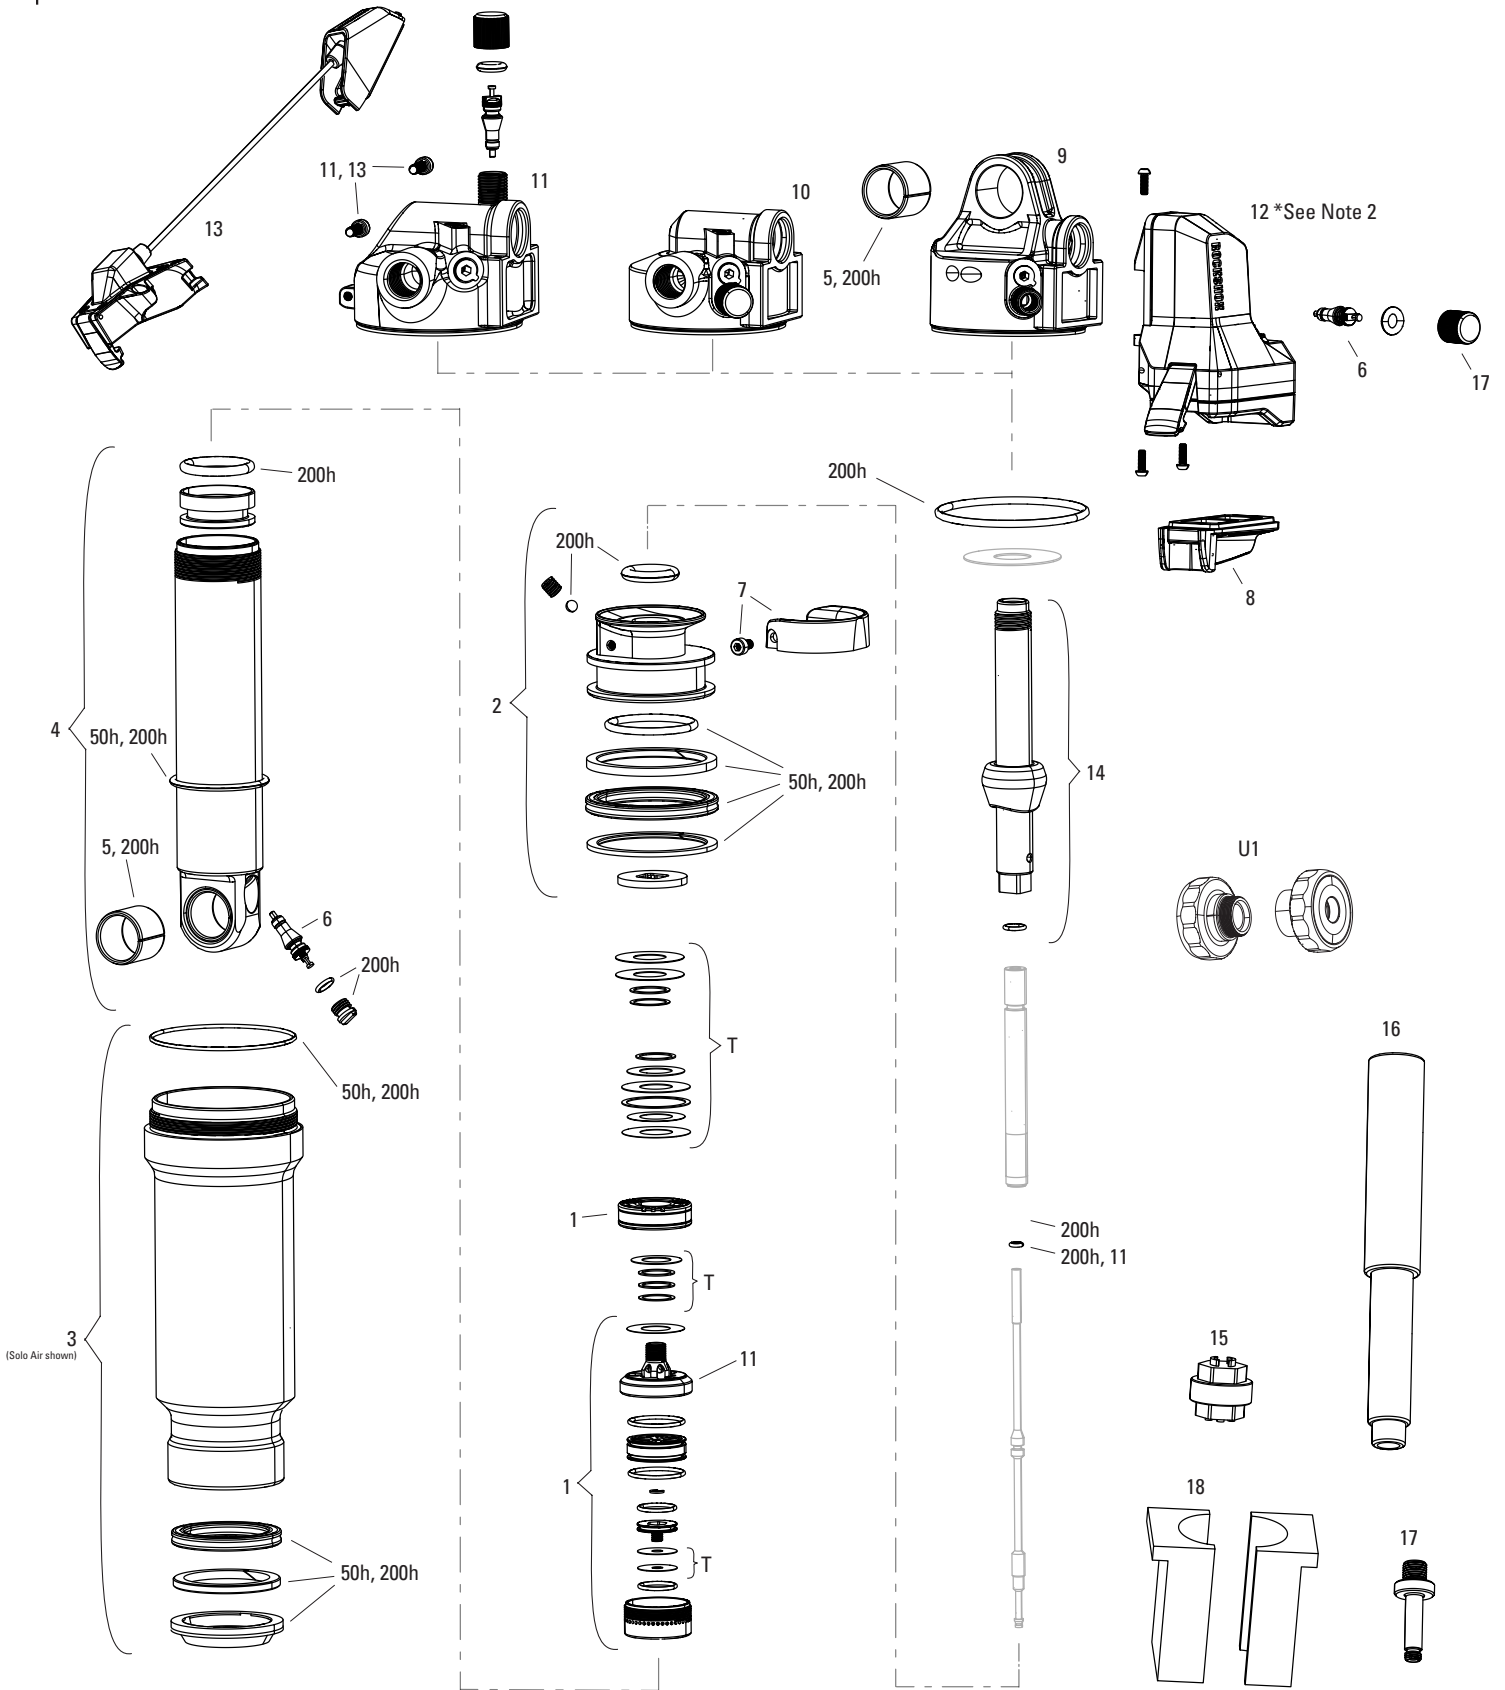

SIDLUXE FLIGHT ATTENDANT A2-A3 (2025+)

RS-SIDL-UFA-A2, RS-SIDL-STFA-A2, RS-SIDL-UFA-A3

Note:

1. See the RockShox Rear Shock Piston Tuning Guide for detailed information regarding the shim stack order for the rebound and compression dampers.
2. The Flight Attendant Control Module should only be removed from the eyelet assembly when in "Open" mode and with the battery removed. Do not reinstall the battery until the module is reattached to the eyelet.
3. UFA A3 generation changed from Micro-USB charger to USB-C charger included. No change to the shock itself.