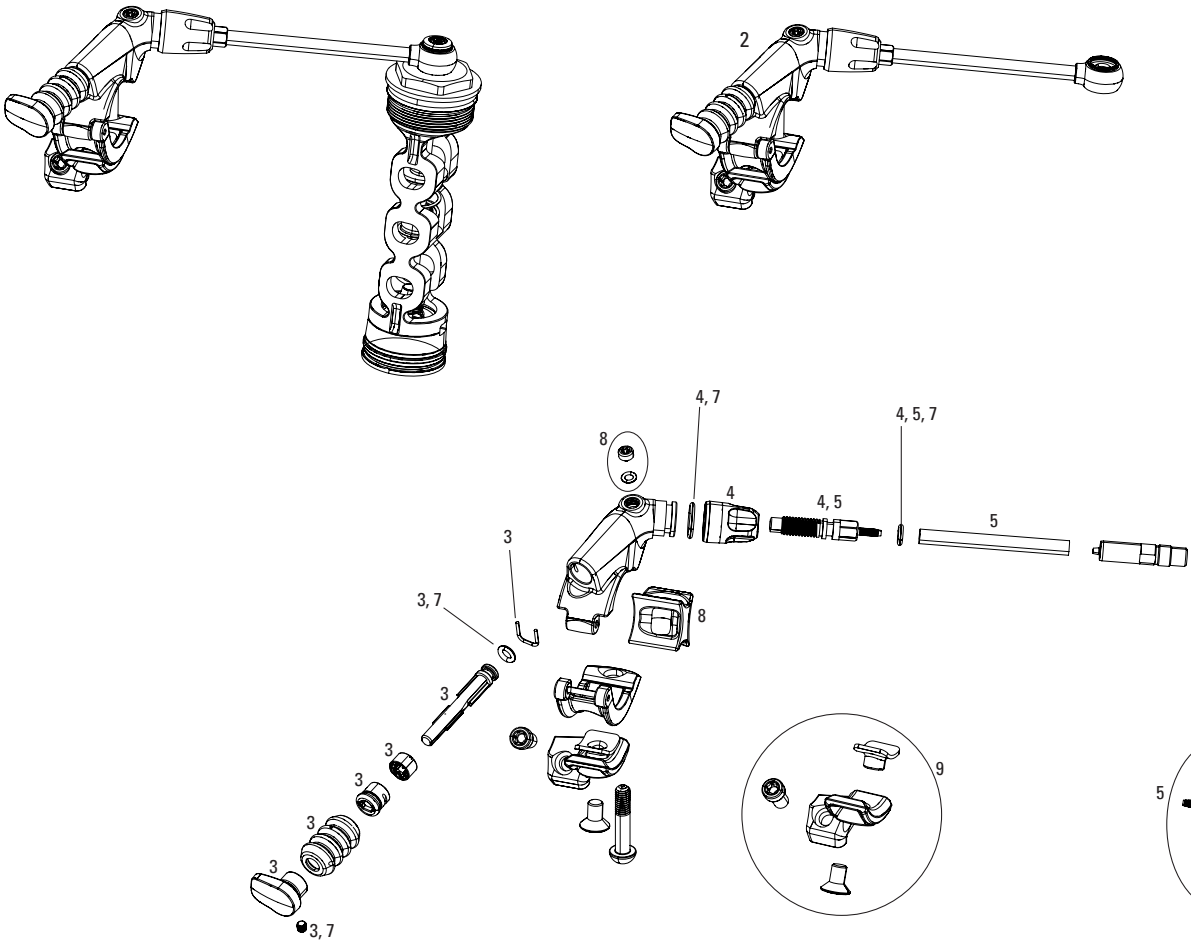

XLOC SPRINT FRONT SUSPENSION A1-A2 (2011-2019)

Note:

1.2014+ Xloc Remote (Gold Adjuster Knob) compatible with kits labeled "Gold Adjuster" only

2	11.4315.013.050	REMOTE - XLOC SPRINT LEFT GOLD ADJUSTER (INCLUDES HOSE/BANJO) - SID/REVELATION
2	11.4315.013.060	REMOTE - XLOC SPRINT RIGHT GOLD ADJUSTER (INCLUDES HOSE/BANJO) - SID/REVELATION
3	11.4315.014.010	REMOTE BUTTON KIT - XLOC LEFT (INCLUDES BUTTON, HYDRAULIC PISTON ASSEMBLY, BOOT) - XLOC
3	11.4315.014.020	REMOTE BUTTON KIT - XLOC RIGHT (INCLUDES BUTTON, HYDRAULIC PISTON ASSEMBLY, BOOT) - XLOC
4	11.4318.008.000	REMOTE ADJUSTER KIT - XLOC FLOODGATE - XLOC SPRINT/FULL SPRINT - GOLD ADJUSTER 2014-2016
5	11.4018.060.000	REMOTE HYDRAULIC HOSE KIT - (INCLUDES RETAINING RING, BANJO O-RINGS & HOSE BARB O-RING) - XLOC
7	11.4315.019.000	REMOTE SERVICE KIT - XLOC SPRINT- SID/REVELATION
8	11.6818.001.000	REMOTE DISCRETE PUCK - HYDRAULIC REMOTE (SPACER) FOR XLOC REMOTES QTY2
9	11.5315.049.010	DISC BRAKE LEVER CLAMP SHIFTER MOUNTING BRACKET - (MMX) LEFT -GUIDE ULT/RSC/RS/RE/R,LEVEL ULT/TLM/TL, CODE RSC/R, DB5 ELIXIR 9/7/CR MAG/X0/ XX, QTY 1
9	11.5315.049.020	DISC BRAKE LEVER CLAMP SHIFTER MOUNTING BRACKET - (MMX) RIGHT -GUIDE ULT/RSC/RS/RE/R,LEVEL ULT/TLM/TL, CODE RSC/R, DB5 ELIXIR 9/7/CR MAG/X0/ XX, QTY 1
ns	00.4318.098.000	ROCKSHOX UNIVERSAL BLEED KIT (INCLUDES 2 SYRINGES, 2 STANDARD FITTINGS, CHARGER FITTING, AND REVERB BLEEDING EDGE FITTING)
ns	11.4315.021.070	ROCKSHOX REVERB HYDRAULIC FLUID, 120ML BOTTLE - REVERB A1-B1 POST/ALL REVERB REMOTES/SPRINT REMOTES
ns	11.4015.354.040	ROCKSHOX REVERB HYDRAULIC FLUID, 1 LITER BOTTLE - REVERB A1-B1 POST/ALL REVERB REMOTES/SPRINT REMOTES