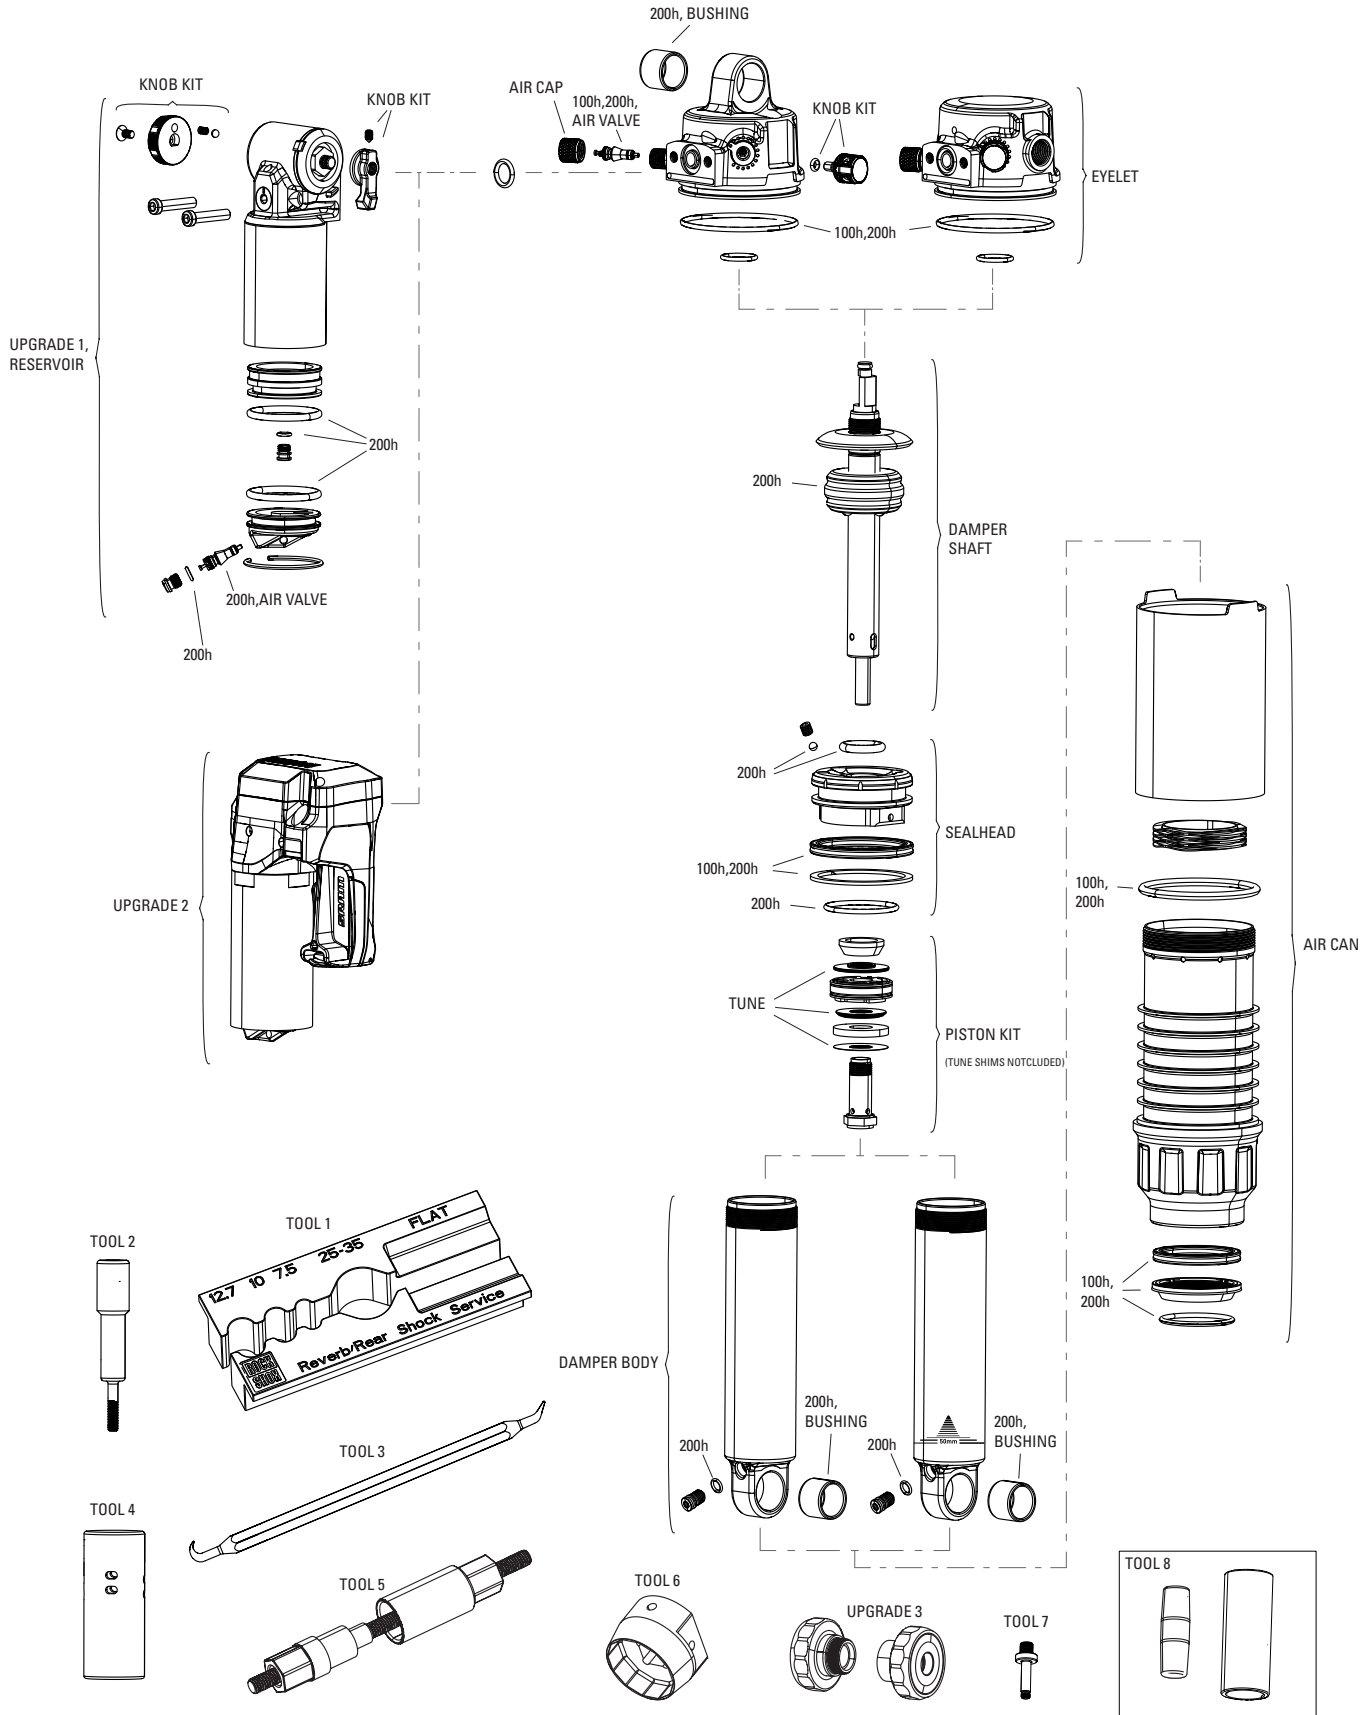

SUPER DELUXE D1 (2027+)

RS-SDLX-BSE-D1, RS-SDLX-SEL-D1, RS-SDLX-SELP-D1, RS-SDLX-ULT-D1, RS-SDLX-UFA-D1

Note:

1. Super Deluxe D1 is an entirely new chassis. Only damper bodies are forward/backward compatible.
2. See the RockShox Rear Shock Piston Tuning Guide for detailed information regarding the shim stack order for the rebound and compression dampers.
3. To travel change within root size (37.5-45mm, 47.5-55mm, 57.5-65mm), replace damper body with desired stroke. Damper body includes travel reducing spacer.
4. Super Deluxe D1 is engineered to be assembled with MAXIMA SG920 grease (included in service kits). Seals are not compatible with any other grease.