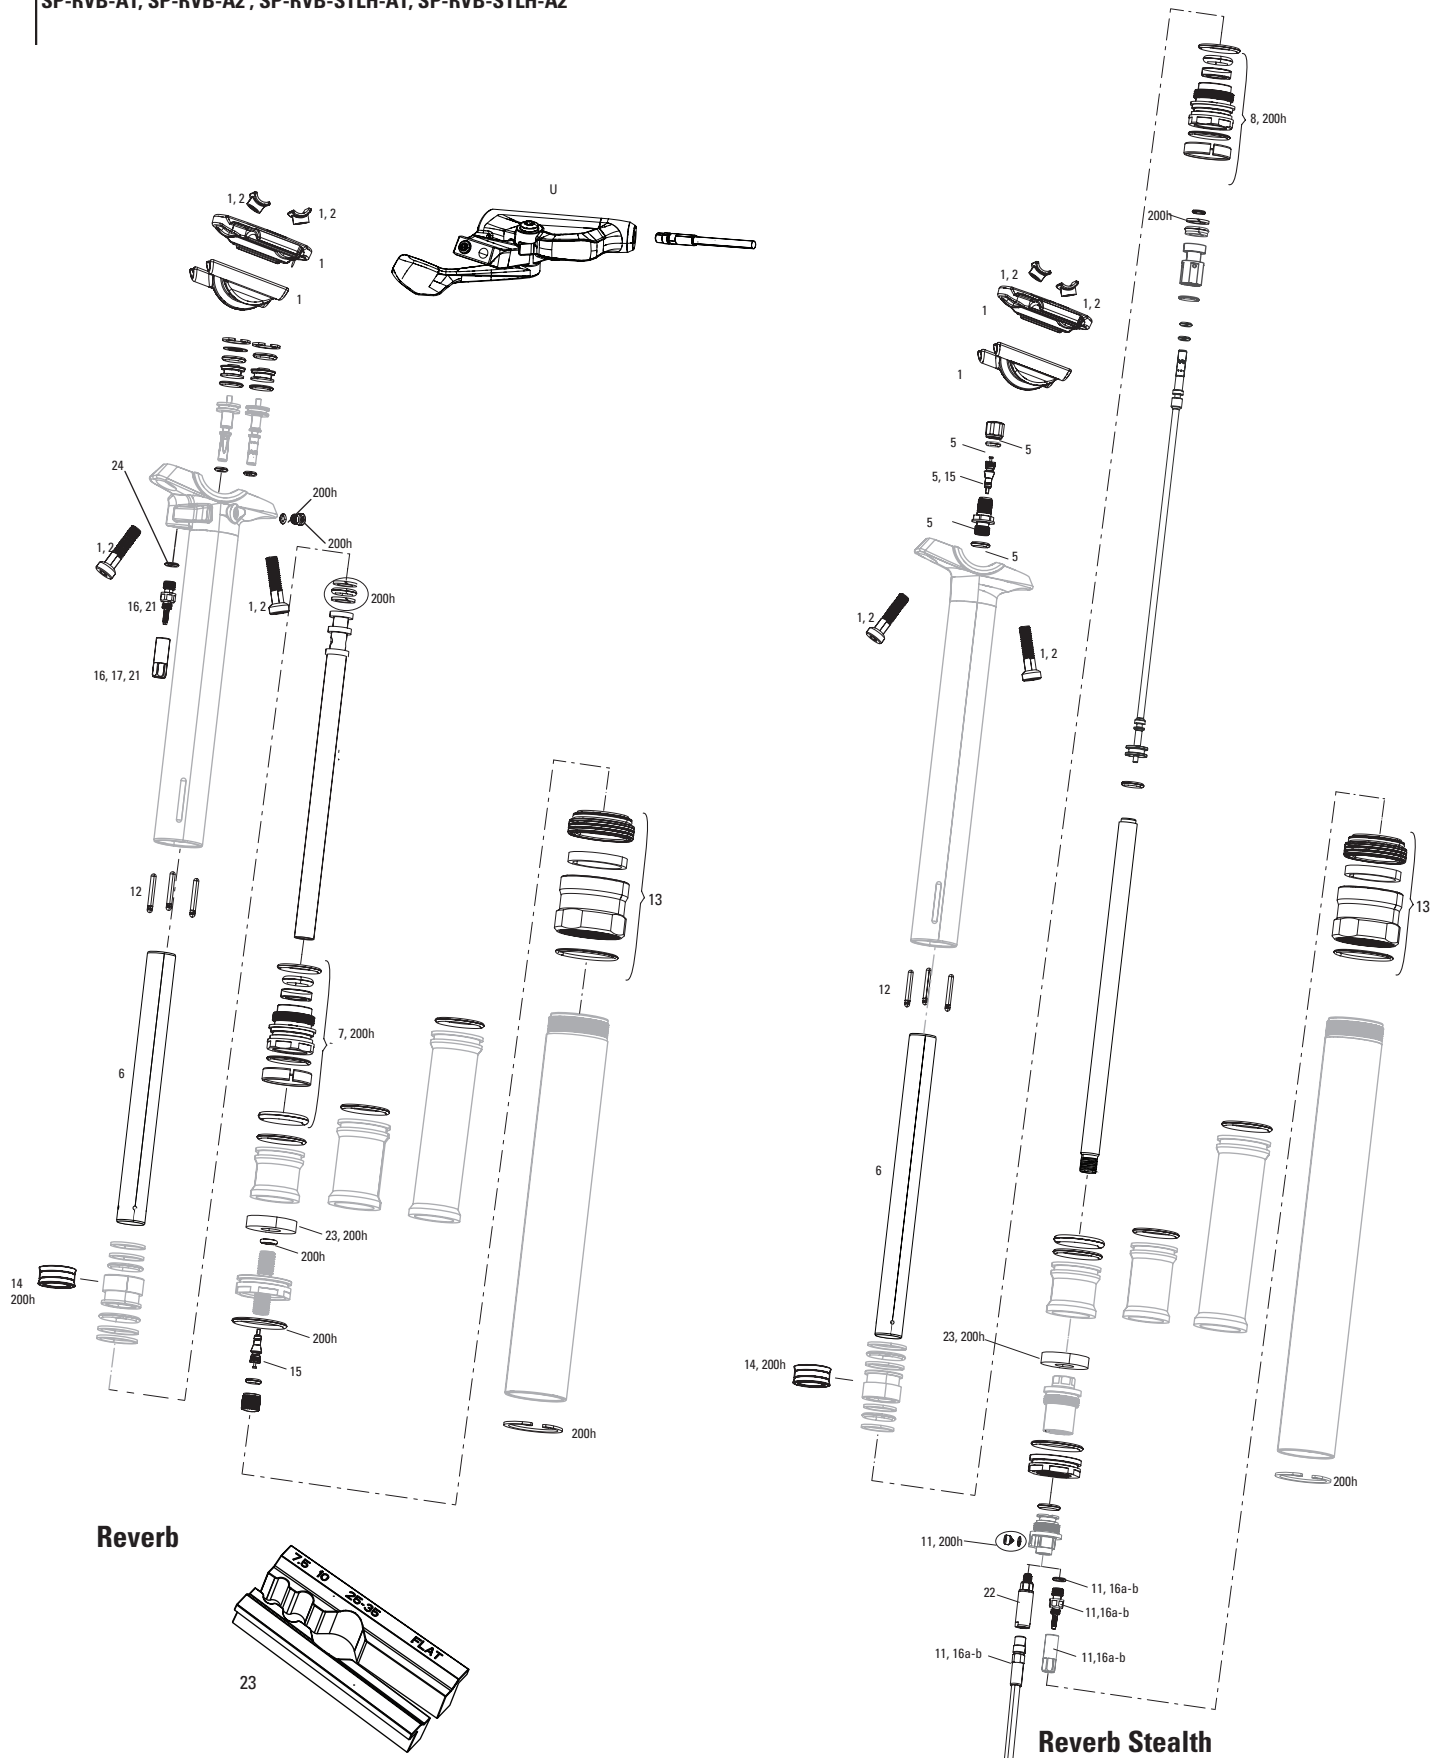

REVERB / REVERB STEALTH A1 - A2 (2011-2016)

SP-RVB-A1, SP-RVB-A2, SP-RVB-STLH-A1, SP-RVB-STLH-A2

1. As of MY16, there is a new IFP for Reverb and Reverb Stealth that does not use the two backup rings. Current full service kits include the new IFP, which is retrofittable into any Reverb or Reverb Stealth.
2. If Reverb is sinking into travel or experiencing bypass, please use new IFP tube and inner seal head.