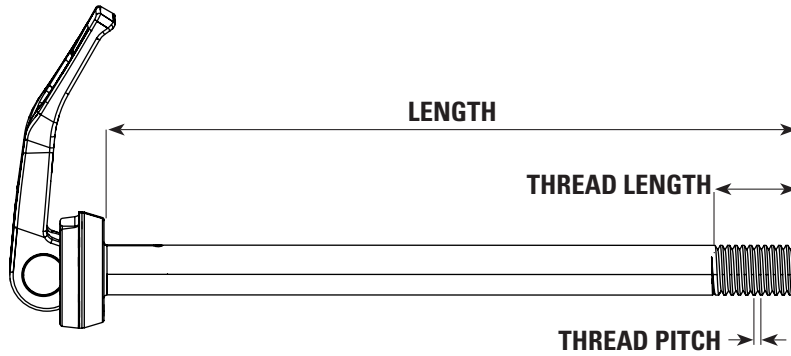

Note:

1. Rear Maxle requires compatible bicycle frame/drop-out.
2. Original (2008-2009) Rear Maxle assembly is no longer available.
3. Rear Maxle Lite or Ultimate lever and internals are NOT compatible with original Rear Maxle.