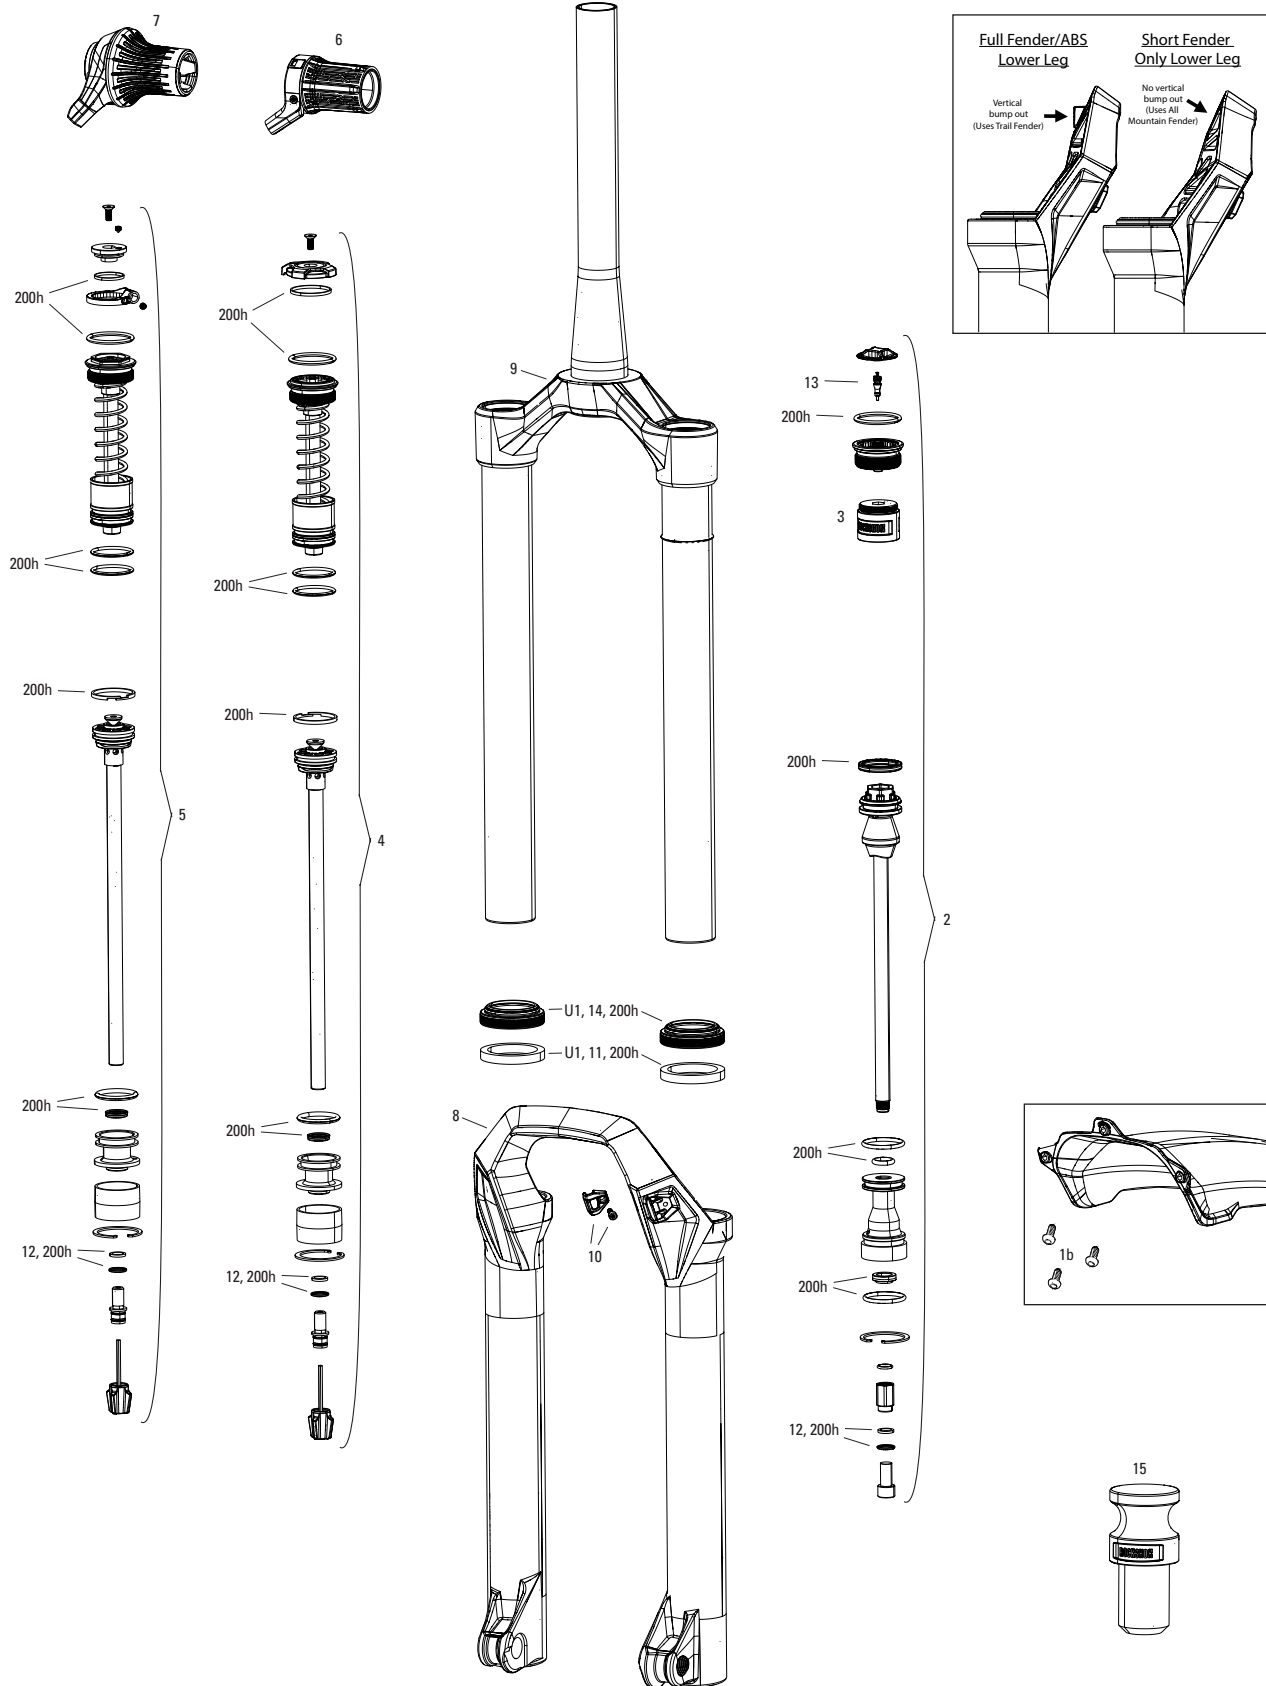

PSYLO GOLD RC A1 (2025+)

FS-PSYL-GRC-A1, FS-PSYL-GRCF-A1

Note:
1. Fender mounting bolts are M3-.5x11mm (x3) for "All Mountain" fender and M3-.5x11.5mm (qty 2) and M6x9mm (qty 1) for "Trail" fender. See note 2 for details.
2. Psylo A1 has three lower leg variants: ABS + full fender (OE-only, takes "Trail" short fender), hidden full fender (OE-only, takes "Trail" short fender), and non-full fender (OE + AM, takes "All Mountain" short fender). Either variant that can accept a full fender has a "bump" on the back of the arch to provide a mounting surface for a full fender that is parallel to the upper tubes. See image above for identification reference.
3. To convert from crown lockout to remote, or vice versa, a full damper assembly is required.