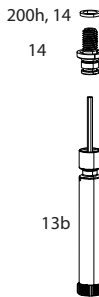

Note:
1. 2 Position dampers are compatible with OneLoc and 2P TwistLoc remotes.
2. 3 Position dampers are compatible with 3p TwistLoc remotes.
3. Complete damper upgrade kit required to convert from Crown Adjust to Cable Remote Adjust.
4. Decal and Maxle pages can be found in back of the catalog.
5. 15x110 Boost Maxle not compatible with 32mm SID C1. Use 15x100 Maxle. See parts page for compatible parts.