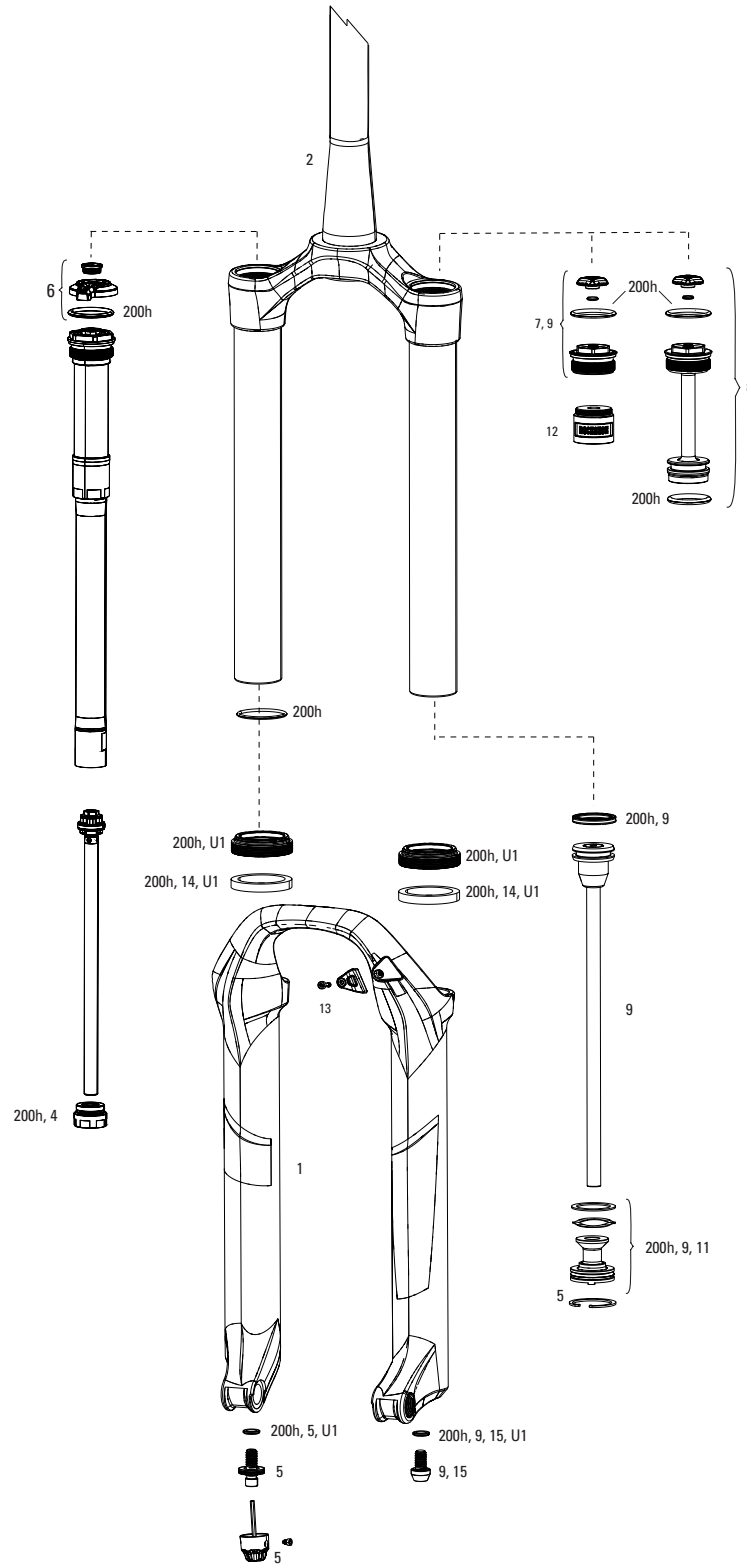

PIKE DJ A2-A4 (2016+)

FS-PIKE-DJ-A2, FS-PIKE-DJ-A3, FS-PIKE-DJ-A4

Note:

1. 200 Hour service kits include replaceable o-rings, glide rings, crush washers, wipers, and foam rings.
2. Charger damper fluid - use RockShox Rear Suspension Damping Fluid 3wt.
3. Charger lower leg lubricant - use RockShox Pike Suspension Oil, 0w-30.
4. Charger damper bleed - use Bleed fitting Charger Damper and RockShox Charger Damper Standard Bleed Kit.
5. Pike DJ CSU's do not come with gradients printed on the stanchion tubes.
6. Pike DJ forks with .5mm top cap threads will be indicated with a machined circle around the tool interface.
7. A complete decal and Maxle overview can be found in back of the catalog.