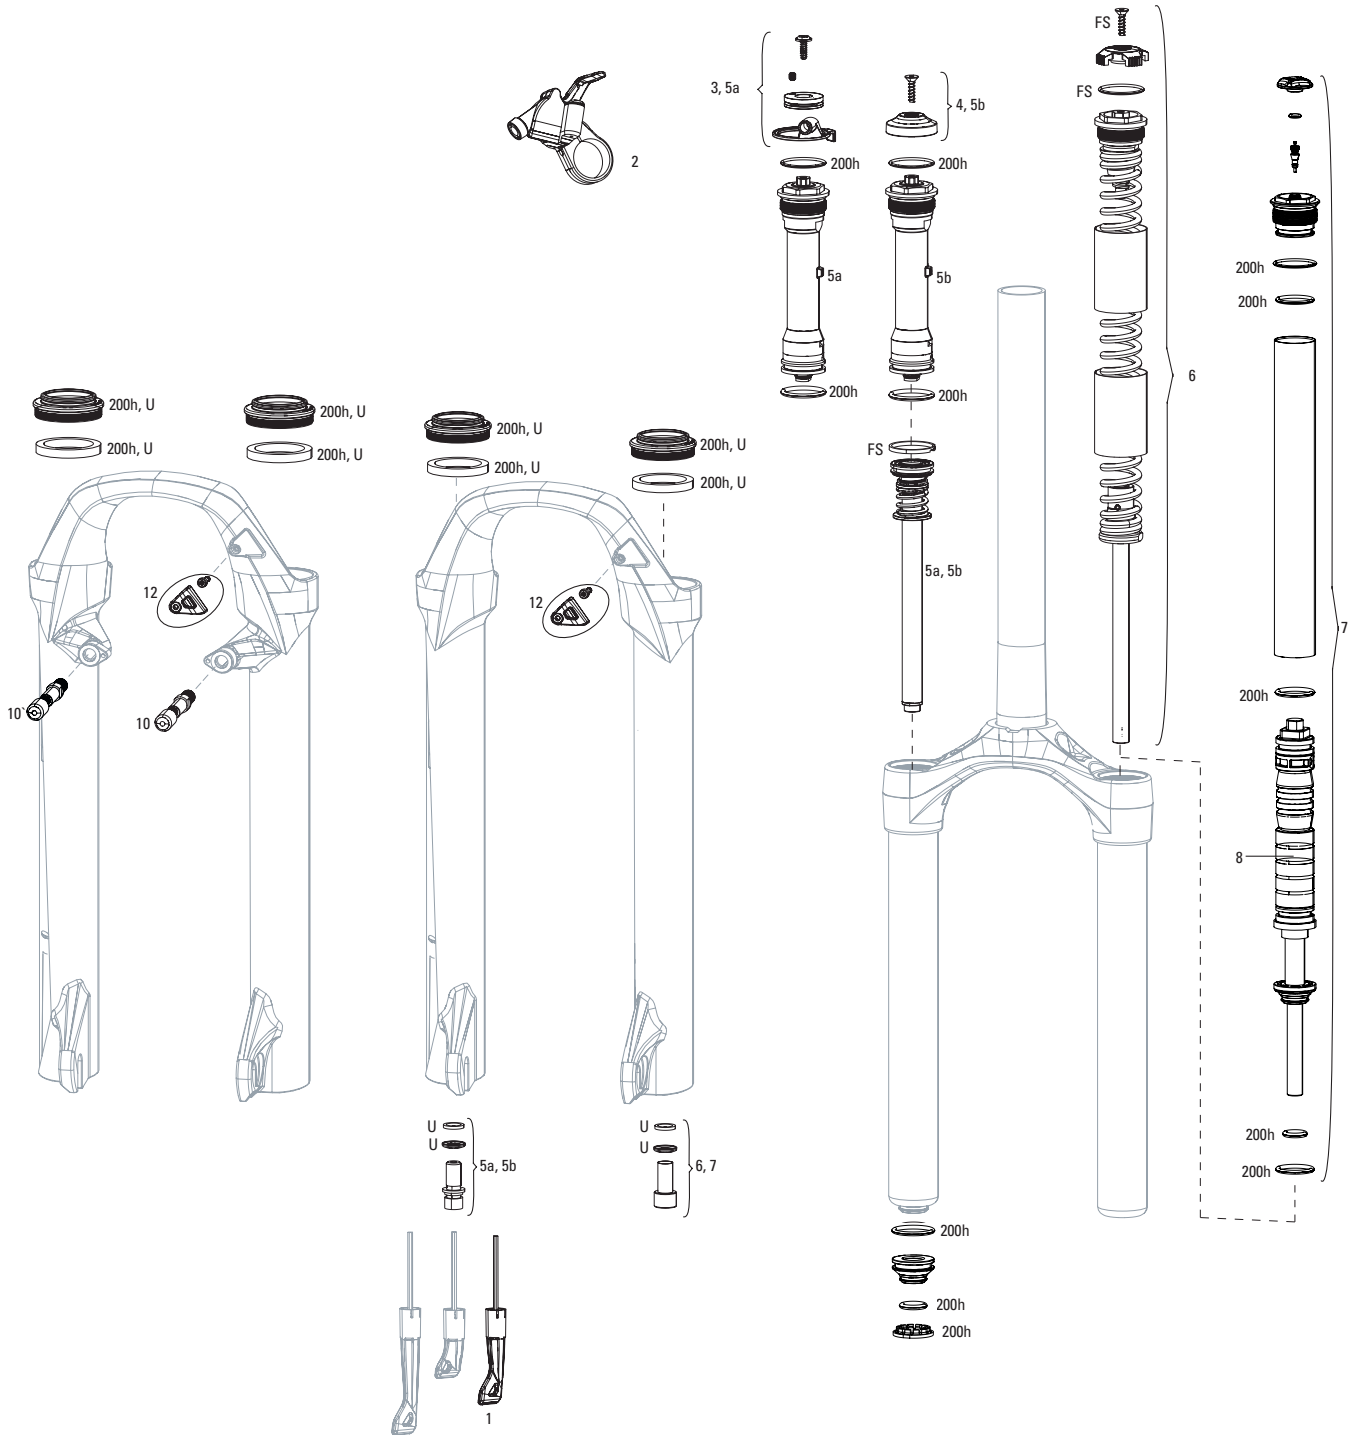

30 SILVER A1-A2 (2016-2017)

FS-30S-TK-A1, FS-30S-TK-A2

Note:

- 1. 200H service kits include replaceable o-rings, glide rings, crush washers, crush washer retainers and wiper seals.
- 2. Decal page can be found in back of the catalog.
- 3. A3 Spring Internals and Damper Internals (.8mm thread pitch) are not compatible with A1-A2 30 Silver (1.0mm thread pitch)