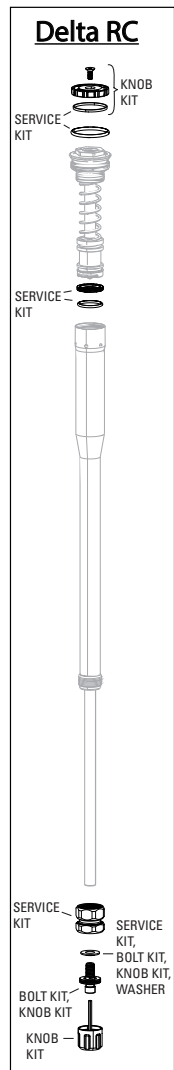

UPGRADE	
U1	00.4020.170.000 DAMPER UPGRADE KIT - CHARGER2.1 RC2 CROWN HIGH SPEED, LOW SPEED COMPRESSION (INCLUDES COMPLETE RIGHT SIDE INTERNALS) - LYRIK A1-C3/YARI A1-B3 (2016-2022)/PIKE 29+ A2-B1
U1	00.4020.170.001 DAMPER UPGRADE KIT - CHARGER2.1 RCT3 CROWN (INCLUDES COMPLETE RIGHT SIDE INTERNALS) - LYRIK A1-C3/YARI A1-B3 (2016-2022)/PIKE 29+ A2-B1
U2	00.4018.783.020 DAMPER UPGRADE KIT - CHARGER2 RCT REMOTE (INCLUDES COMPLETE RIGHT SIDE INTERNALS & ONLOC REMOTE) - LYRIK A1-C3/YARI A1-B3 (2016-2022)/PIKE 29+ A2-B1 (2017-2019)
U3	00.4318.045.004 FORK DUST WIPER UPGRADE KIT - 35MM BLACK FLANGELESS ULTRA-LOW FRICTION SKF SEALS(INC.DUST WIPERS,4,6MM FOAM RINGS-PIKE/LYRIK B1/YARI/REVELATION/BOXXER/DOMAIN/35/SID 35MM/PSYLO/REB A1)
U4	00.4020.573.000 SEAL HEAD UPGRADE KIT - DEBONAIR C1 35MM SEAL HEAD (INCLUDES SEAL HEAD, PISTON QUADRING, SPECIFIC NUT)-LYRIK RC C2,RCT3 C1(2019-2022)/YARI B1-B3/PIKE B2(2019-2022)/REVELATION A2-A3(2019-2022)
U5	00.4020.572.000 AIR SPRING UPGRADE KIT - DEBONAIR C1 180MM (INCLUDES DEBONAIRASSEMBLY, SEAL HEAD) - PIKE 29+ B1/LYRIK A1-C3 (2016-2022)/YARI A1-B3 (2016-2022)
U5	00.4020.572.001 AIR SPRING UPGRADE KIT - DEBONAIR C1 170MM (INCLUDES DEBONAIRASSEMBLY, SEAL HEAD) - PIKE 29+ B1/LYRIK A1-C3 (2016-2022)/YARI A1-B3 (2016-2022)
U5	00.4020.572.002 AIR SPRING UPGRADE KIT - DEBONAIR C1 160MM (INCLUDES DEBONAIRASSEMBLY, SEAL HEAD) - PIKE 29+ B1/LYRIK A1-C3 (2016-2022)/YARI A1-B3 (2016-2022)
U5	00.4020.572.003 AIR SPRING UPGRADE KIT - DEBONAIR C1 150MM (INCLUDES DEBONAIRASSEMBLY, SEAL HEAD) - PIKE 29+ B1/LYRIK A1-C3 (2016-2022)/YARI A1-B3 (2016-2022)
U5	00.4020.572.004 AIR SPRING UPGRADE KIT - DEBONAIR C1 140MM (INCLUDES DEBONAIRASSEMBLY, SEAL HEAD) - PIKE 29+ B1/LYRIK A1-C3 (2016-2022)/YARI A1-B3 (2016-2022)
U5	00.4020.572.005 AIR SPRING UPGRADE KIT - DEBONAIR C1 130MM (INCLUDES DEBONAIRASSEMBLY, SEAL HEAD) - PIKE 29+ B1/LYRIK A1-C3 (2016-2022)/YARI A1-B3 (2016-2022)
U5	00.4020.572.006 AIR SPRING UPGRADE KIT - DEBONAIR C1 120MM (INCLUDES DEBONAIRASSEMBLY, SEAL HEAD) - PIKE 29+ B1/LYRIK A1-C3 (2016-2022)/YARI A1-B3 (2016-2022)
SERVICE	
200h	00.4315.032.622 200 HOUR/1 YEAR SERVICE KIT (INCLUDES DUST SEALS, FOAM RINGS, O-RING SEALS, DPA SEALHEAD) - YARI DUAL POSITION AIR A1
200h	00.4315.032.623 200 HOUR/1 YEAR SERVICE KIT (INCLUDES DUST SEALS, FOAM RINGS, O-RING SEALS, SA SEALHEAD) - YARI RC SOLO AIR A1-B1 (2016-2018)
200h	00.4318.025.180 200 HOUR/1 YEAR SERVICE KIT (INCLUDES DUST SEALS, FOAM RINGS, O-RINGS, DAMPER SEALHEAD, DB C1 SEALHD)-YARI CHRC B1-B3/RC B2-B3/PIKE B3-B4/LYRIK C2-C3 SELECT/REVELATION CHRC A1/RC A2-A3
LOWER LEG - BOOST	
1	11.4018.095.004 FORK LOWER LEG - (DECALS NOT INCLUDED) 29 15X110 BOOST™ DIFFUSION BLACK - LYRIK B1-C3 (2016-2022)/YARI A1-B3 (2016-2022)
1	11.4018.095.005 FORK LOWER LEG - (DECALS NOT INCLUDED) 29 15X110 BOOST™ BLACK - LYRIK B1-C3 (2016-2022)/YARI A1-B3 (2016-2022)
1	11.4018.095.006 FORK LOWER LEG - (DECALS NOT INCLUDED) 27 15X110 BOOST™ DIFFUSION BLACK - LYRIK B1-C3 (2016-2022)/YARI A1-B3 (2016-2022)
CSU - non-BOOST	
2	11.4018.008.438 FORK CSU - SOLO AIR 27.5 42 OFF-SET ALUMINUM TAPER BLACK (NO GRADIENTS) - LYRIK B1-C3 (2016-2022)/YARI A1-B3 (2016-2022)
2	11.4018.008.440 FORK CSU - SOLO AIR 27.5 42 OFF-SET ALUMINUM TAPER DIFFUSION BLACK (NO GRADIENTS) - LYRIK B1-C3 (2016-2022)/YARI A1-B3 (2016-2022)
2	11.4018.008.446 FORK CSU - SOLO AIR 2951 OFF-SET ALUMINUM TAPER DIFFUSION BLACK (NO GRADIENTS) - LYRIK B1-C3 (2016-2022)/YARI A1-B3 (2016-2022)
2	11.4018.008.443 FORK CSU - DUAL POSITION AIR 27.5 42 OFF-SET ALUMINUM TAPER DIFFUSION BLACK (NO GRADIENTS) - LYRIK B1-C3 (2016-2022)/YARI A1-B3 (2016-2022)
2	11.4018.008.449 FORK CSU - DUAL POSITION AIR 29 51 OFF-SET ALUMINUM TAPER DIFFUSION BLACK (NO GRADIENTS) - LYRIK B1-C3 (2016-2022)/YARI A1-B3 (2016-2022)
CSU BOOST	
2	11.4018.090.000 FORK CSU - DEBONAIR 27.5/29 46 OFF-SET ALUMINUM TAPER BLACK (NO GRADIENTS) - LYRIK B1-C3 (2016-2022)/YARI A1-B3 (2016-2022)
2	11.4018.090.001 FORK CSU - DEBONAIR 27.5/29 46 OFF-SET ALUMINUM TAPER DIFFUSION BLACK (NO GRADIENTS) - LYRIK B1-C3 (2016-2022)/YARI A1-B3 (2016-2022)
2	11.4018.090.003 FORK CSU - DEBONAIR 27.5/29 37 OFF-SET ALUMINUM TAPER DIFFUSION BLACK (NO GRADIENTS) - LYRIK B1-C3 (2016-2022)/YARI A1-B3 (2016-2022)
2	11.4018.090.018 FORK CSU - DEBONAIR 29 BOOST 42 OFF-SET ALUMINUM TAPER GLOSS BLACK (NO GRADIENTS) LYRIK ULTIMATE C2-C3 (2020-2022)
2	11.4018.090.005 FORK CSU - DEBONAIR 27.5/29 42 OFF-SET ALUMINUM TAPER DIFFUSION BLACK (NO GRADIENTS) - LYRIK B1-C3 (2016-2022)/YARI A1-B3 (2016-2022)
2	11.4018.090.006 FORK CSU - DEBONAIR 27.5/29 51 OFF-SET ALUMINUM TAPER BLACK (NO GRADIENTS) - LYRIK B1-C3 (2016-2022)/YARI A1-B3 (2016-2022)
2	11.4018.090.007 FORK CSU - DEBONAIR 27.5/29 51 OFF-SET ALUMINUM TAPER DIFFUSION BLACK (NO GRADIENTS) - LYRIK B1-C3 (2016-2022)/YARI A1-B3 (2016-2022)
2	11.4018.008.455 FORK CSU - DUAL POSITION AIR 27.5 BOOST™ COMPATIBLE 15X110 42 OFF-SET ALUMINUM TAPER DIFFUSION BLACK (NO GRADIENTS) - LYRIK B1-C3 (2016-2022)/YARI A1-B3 (2016-2022)
2	11.4018.008.461 FORK CSU - DUAL POSITION AIR 2927+ BOOST™ COMPATIBLE 15X110 51 OFF-SET ALUMINUM TAPER DIFFUSION BLACK (NO GRADIENTS) - LYRIK B1-C3 (2026-2022)/YARI A1-B3 (2026-2022)/PIKE 29+
2	11.4018.090.052 FORK CSU - DEBONAIR 27.5/29B 44 OFF-SET - 690D - 1.5 TAPER GLOSS BLACK (NO GRADIENTS) - LYRIK C2-C3 (2020-2022)/YARI B2-B3 TREK LC (2019-2022)
2	11.4018.090.053 FORK CSU - DEBONAIR 27.5/29B 44 OFF-SET - 690D - 1.5 TAPER DIFFUSION BLACK (NO GRADIENTS) - LYRIK C2-C3 (2020-2022)/YARI B2-B3 TREK LC (2019-2022)
2	11.4018.090.054 FORK CSU - DEBONAIR 27.5/29B 44 OFF-SET - 690D - 1.8 TAPER GLOSS BLACK (NO GRADIENTS) - LYRIK C3/YARI B3 (2021-2022)

LYRIK E1 (2027+)

FS-LYRK-SEL-E1, FS-LYRK-SELP-E1, FS-LYRK-ULT-E1, FS-LYRK-UFA-E1

Note:
1. Lyrik E1 features all new 35mm chassis, Linear XL air spring, and modified Charger 3.2 damper with increased damping. No Gen-D compatibility.