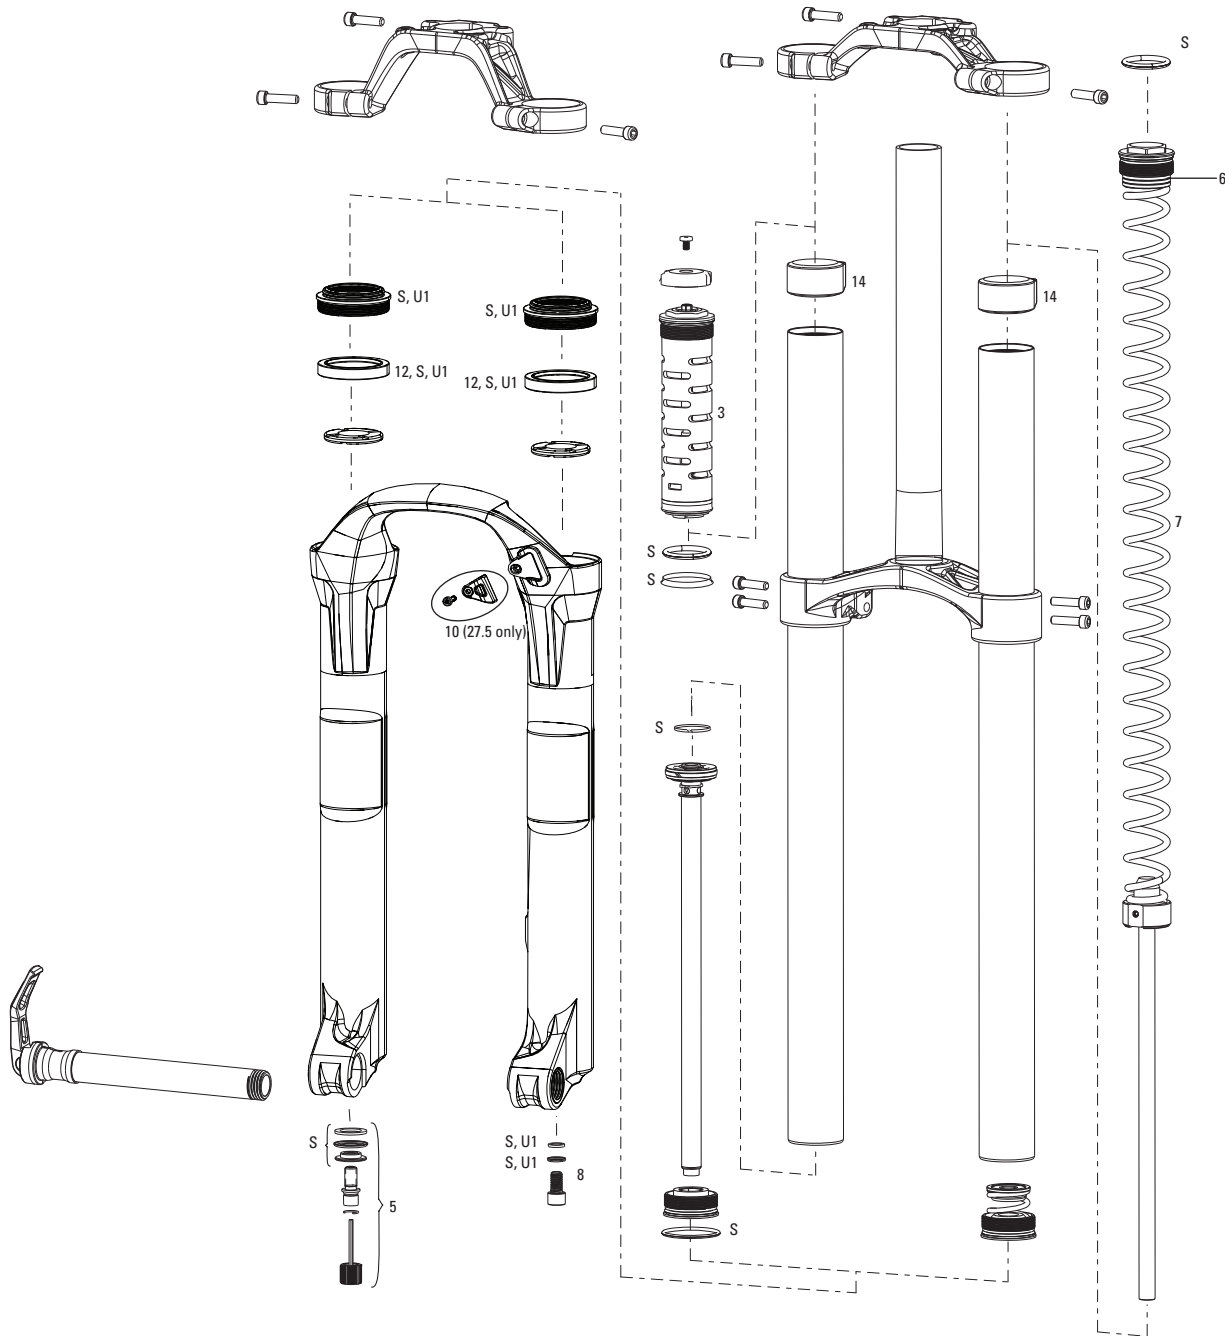

DOMAIN DUAL CROWN A1-A3 (2007-2017)

FS-DDC-RC-A1, FS-DDC-R-A1, FS-DDC-RC-A2, FS-DDC-R-A2, FS-DDC-RC-A3, FS-DDC-R-A3

- Note:**
1. Full service kits include replaceable o-rings, glide rings, retaining rings, crush washers, crush washer retainers and shaft bolts/nuts. All air service kits include replacement schrader valve cores. Not all service parts are pictured. All basic service kits include the following replaceable wear items: o-rings, glide rings, dust seals, and foam rings.
 2. Domain (single-crown) lower legs are NOT compatible with Domain Dual Crown.
 3. Domain Dual Crown 26" forks have a 160 post mount brake and 27.5" forks have a 200mm post mount brake.
 4. Aftermarket forks with Medium spring installed. Soft and Firm tuning springs are included in fork box.
 5. A complete decal and maxle overview can be found in back of the catalog.