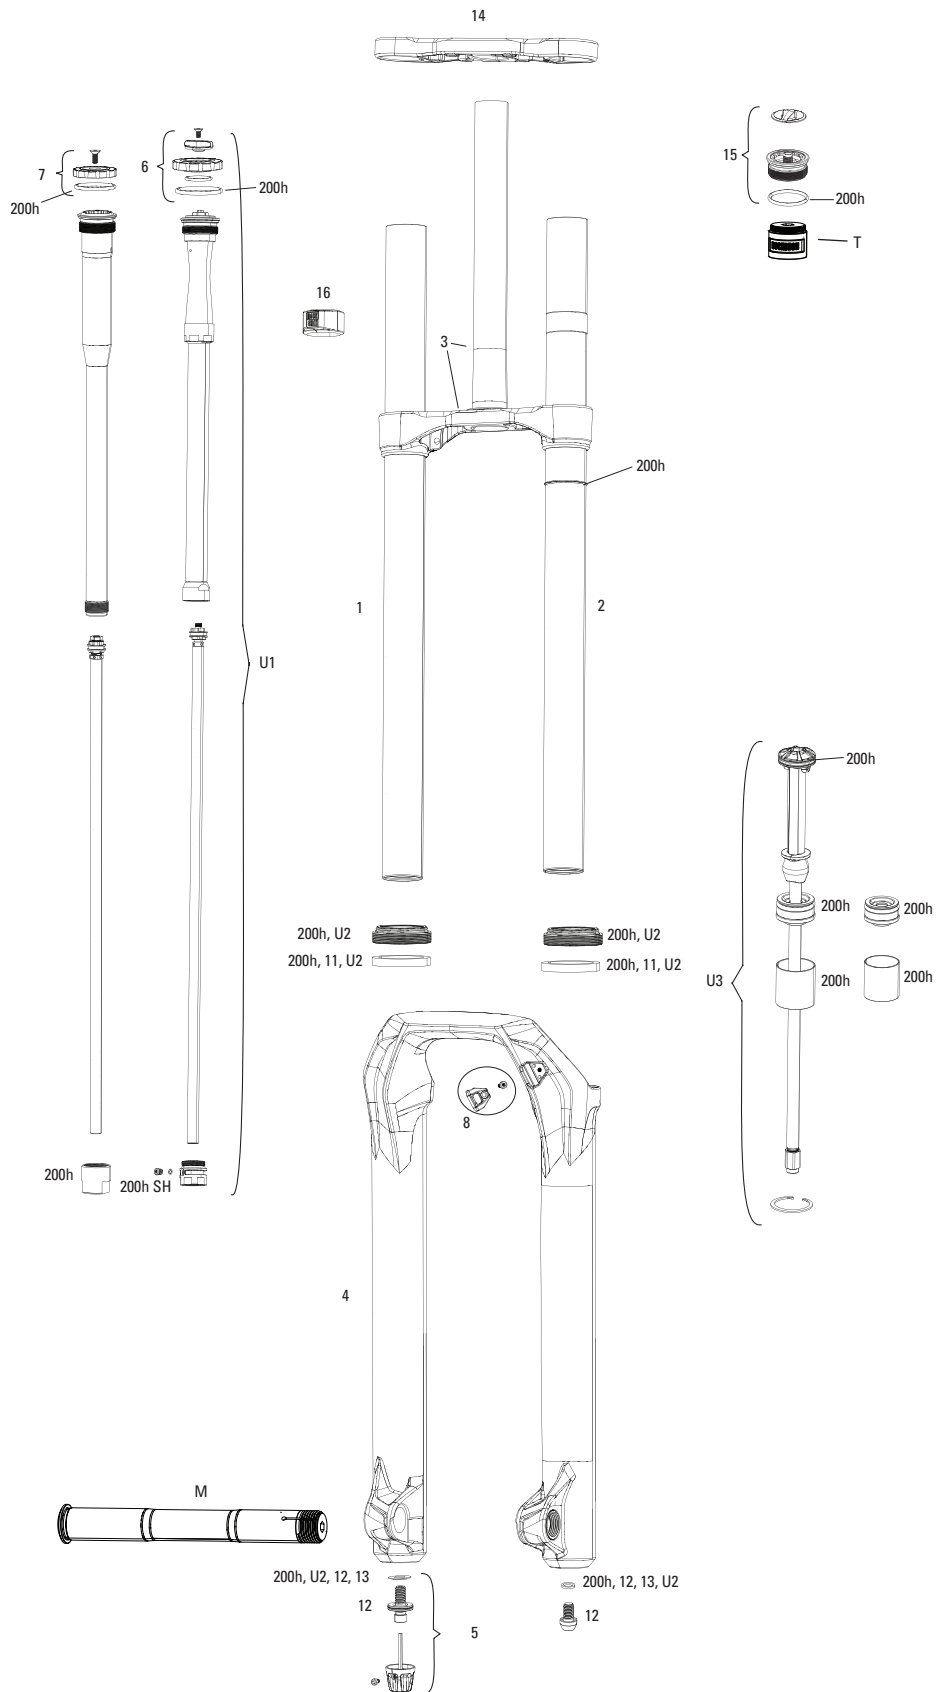

BOXXER C1 (2019)
 FS-BXR-RC-C1, FS-BXR-WC-C1

Note:
 1. To change offset purchase upper and lower crown together (matching offset)
 2. BoXXer C1 forks have a 200mm post mount brake.

BOXXER C1 (2019)

FS-BXR-RC-C1, FS-BXR-WC-C1