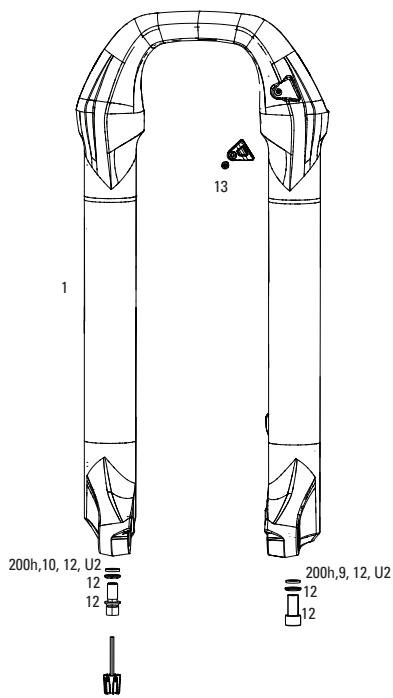

35 GOLD RL A1-A2 (2020-2024)

FS-35G-RL-A1, FS-35G-RL-A2

Note:

1. 200h service kits include replaceable o-rings, glide rings, retaining rings, crush washers, crush washer retainers and shaft bolts/nuts. All air service kits include replacement schrader valve cores.
2. EMTB (fender mount) lower leg and CSU are not cross-compatible with non-fender CSU and lower leg variants.
3. Convert from Crown Adjust to Remote Adjust: Remote compression damper, remote compression adjuster spool, cable clamp and remote lever assembly.
4. Decal and Maxle pages can be found in back of the catalog.