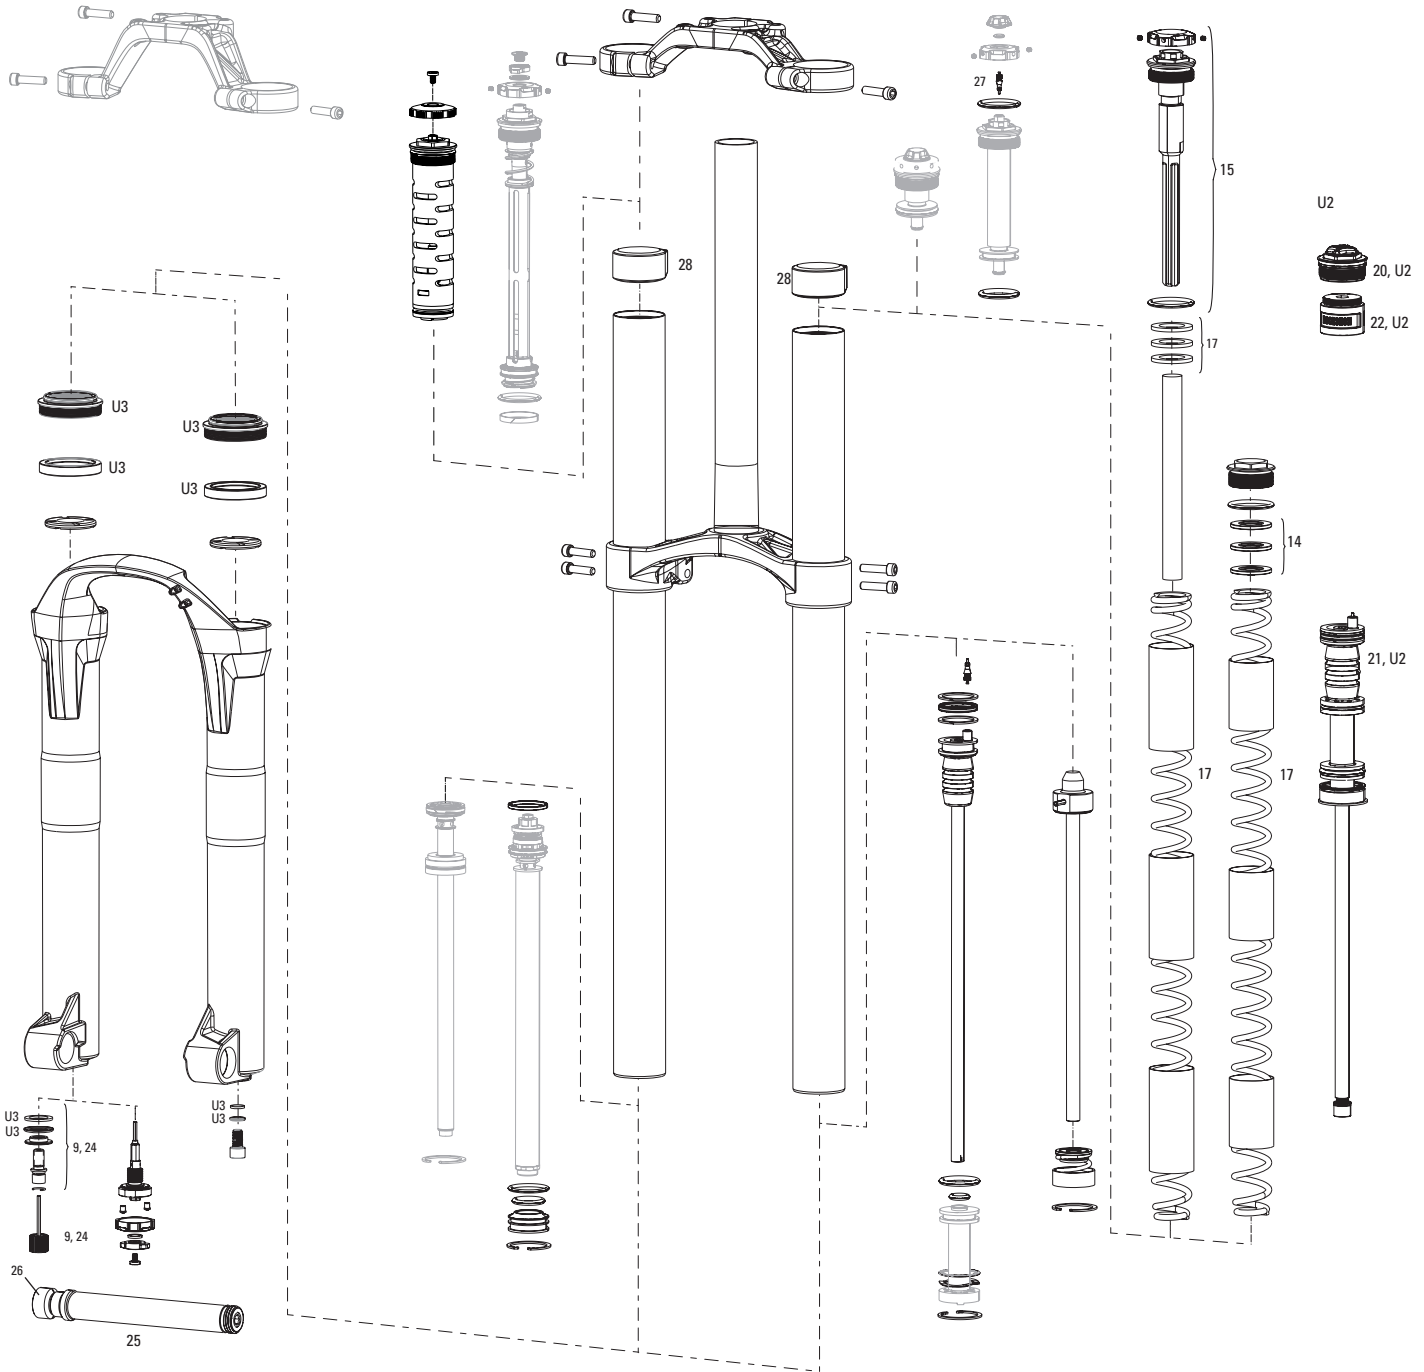

BOXXER 35mm A1-A2 (2010-2014)

FS-BXR-RC-A1, FS-BXR-R2C2-A1, FS-BXR-TEAM-A1, FS-BXR-WC-A1, FS-BXR-RC-A2, FS-BXR-R2C2-A2, FS-BXR-TEAM-A2, FS-BXR-WC-A2

1. **Note:**
1. Full service kits include replaceable o-rings, glide rings, retaining rings, crush washers, crush washer retainers and shaft bolts/nuts. All air service kits include replacement schrader valve cores. Not all service parts are pictured.
  2. 2011-2012 R2C2/World Cup compression and rebound dampers must be used together and cannot be used with either 2010 compression or 2010 rebound damper.
  3. World Cup Solo Air Retro kit (2010 to 2011+ air internals) is compatible only with 2010 BoXXer upper tube. 2011+ BoXXer straight-wall upper is only compatible with 2011+ BoXXer Solo Air spring assembly and top cap; must replace Solo Air spring assembly and top cap when using 2011+ BoXXer straight-wall upper tube.
  4. When Using Newer Lower Leg on Montion Control Fork, remove casting plug.
  5. A complete decal and maxle overview can be found in back of the catalog.