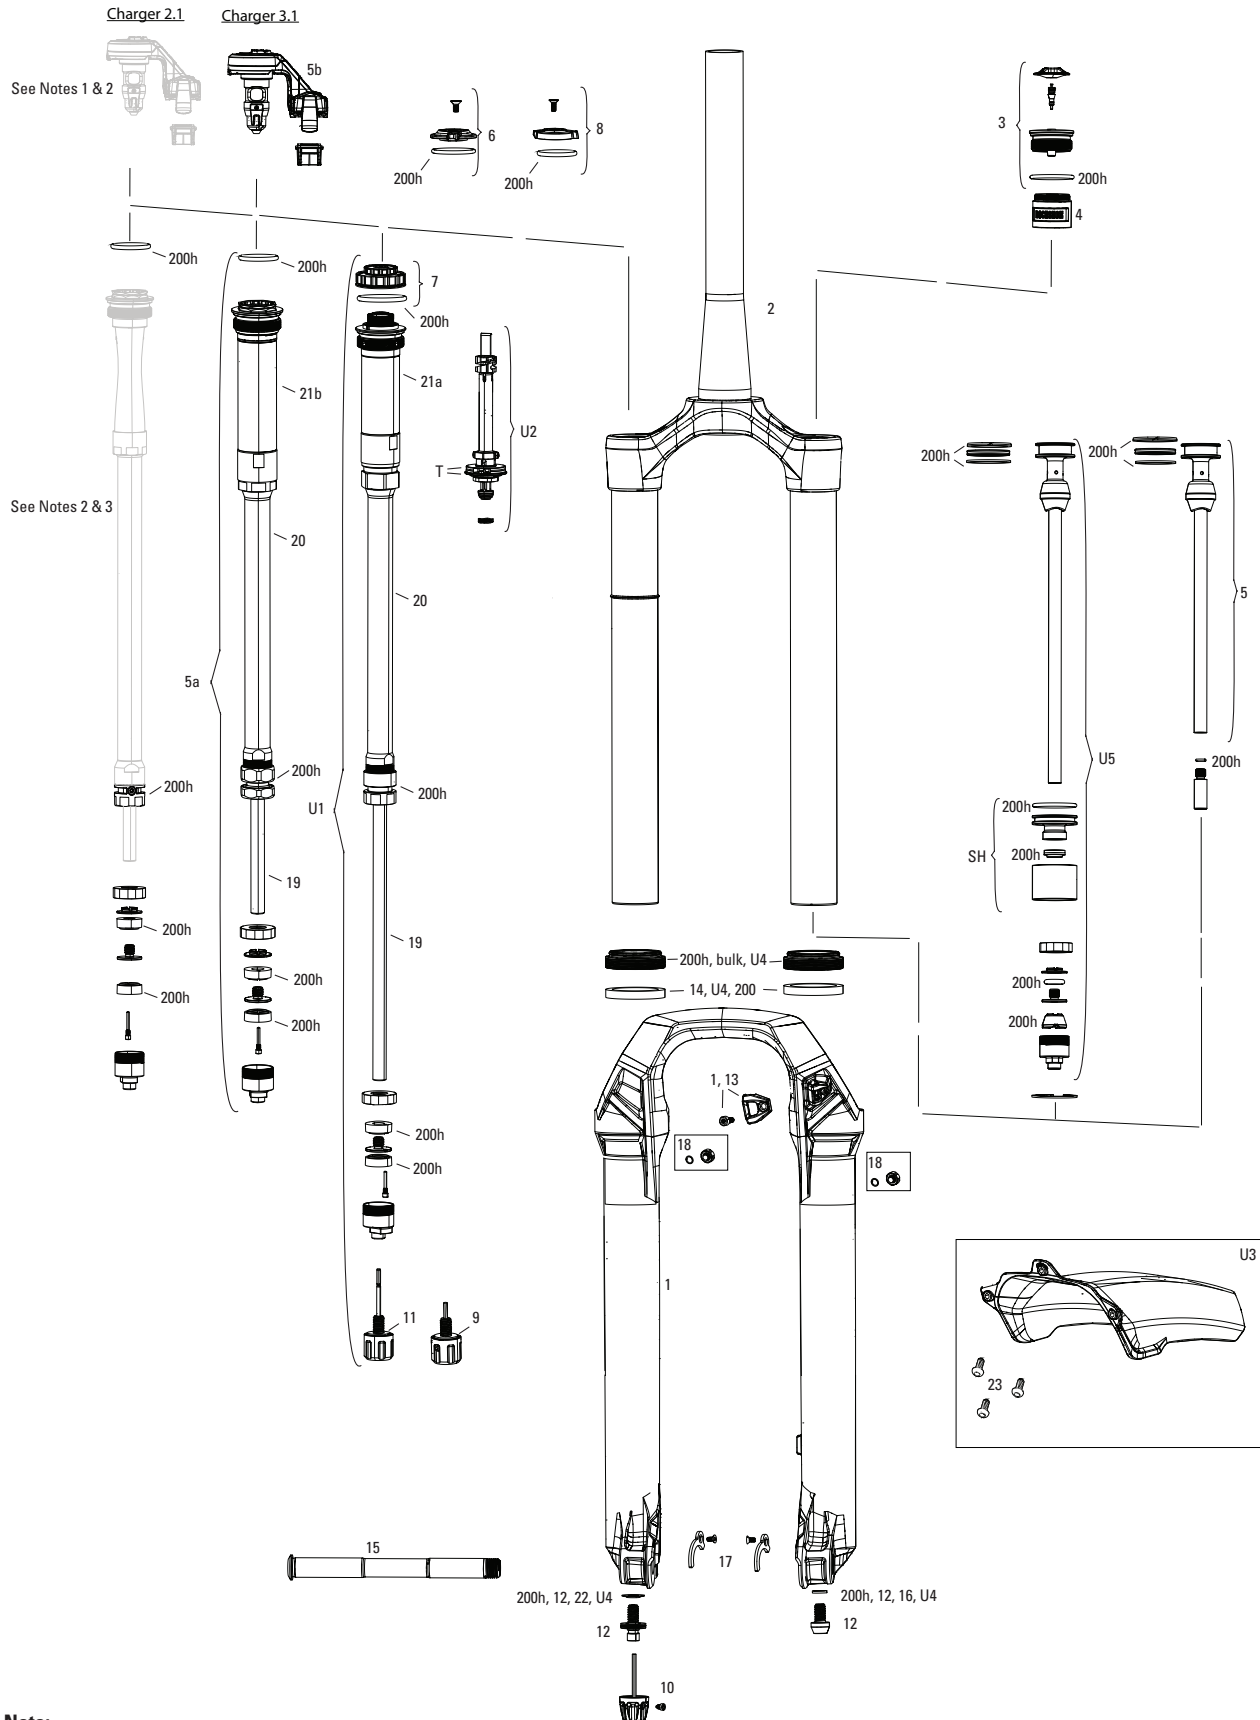

LYRIK D1-D2 (2023+)

FS-LYRK-BSE-D1, FS-LYRK-SEL-D1, FS-LYRK-SELP-D1, FS-LYRK-ULT-D1, FS-LYRK-UFA-D1, FS-LYRK-BSE-D2, FS-LYRK-SELP-D2, FS-LYRK-ULT-D2, FS-LYRK-UFA-D2

Note:

1. Lyrik D1 features all new chassis, air spring, and Charger 3 damper. ButterCups introduced. D2 changes to Charger 3.1 damper in Select Plus and Ultimate.
2. For Flight Attendant Damper and Compression control support, please visit your local dealer
3. Flight Attendant dampers and control modules are not cross compatible between Charger 2.1 and Charger 3.1. Damper and module must match or damage can occur.
4. Fender bolts are M3-5x11 (qty 3)