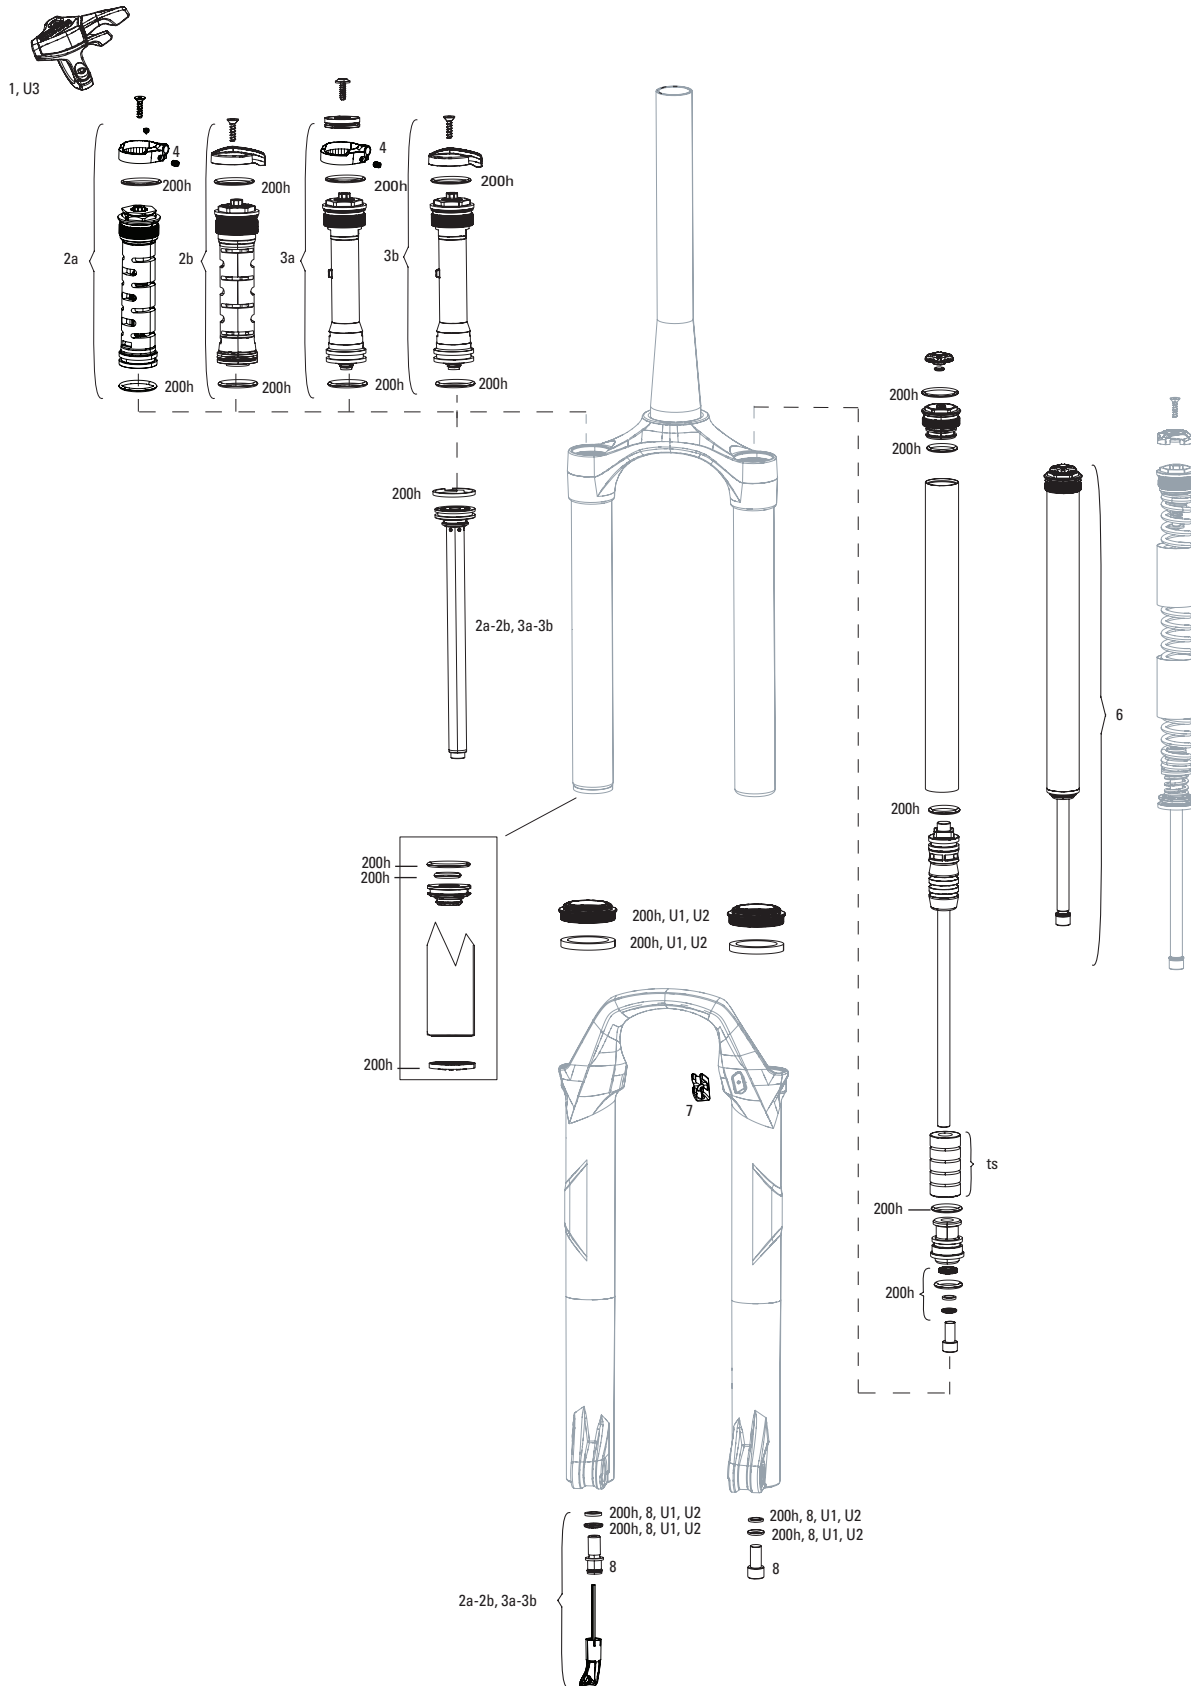

RECON SILVER TK D1/ RL D1 (2021+)

FS-RCNS-TK-D1, FS-RCNS-RL-D1

Note:

1. All 200H service kits include the following replaceable wear items: o-rings, glide rings, dust seals, and foam rings.
2. Use air spring kit to upgrade and change firmness in coil forks
3. Convert from Crown Adjust to Remote Adjust: Remote compression damper requires remote compression adjuster spool, cable clamp and remote lever assembly.