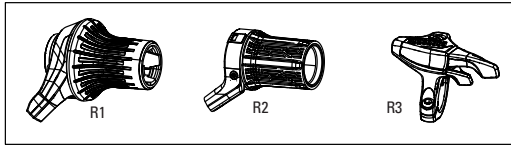

PSYLO SILVER RC/R A1 (2025+)

FS-PSYL-SRC-A1, FS-PSYL-SR-A1, FS-PSYL-SRCF-A1, FS-PSYL-SRF-A1

Note:
 1. Fender mounting bolts are M3-5x11mm.
 2. Psylo A1 has three lower leg variants: ABS + full fender (OE-only, takes "Trail" short fender), hidden full fender (OE-only, takes "Trail" short fender), and non-full fender (OE + AM, takes "All Mountain" short fender). Either variant that can accept a full fender has a "bump" on the back of the arch to provide a mounting surface for a full fender that is parallel to the upper tubes. See image above for identification reference.
 3. To convert from crown lockout to remote, or vice versa, a full damper assembly is required.
 4. Use air spring kit to upgrade and change firmness in coil forks.