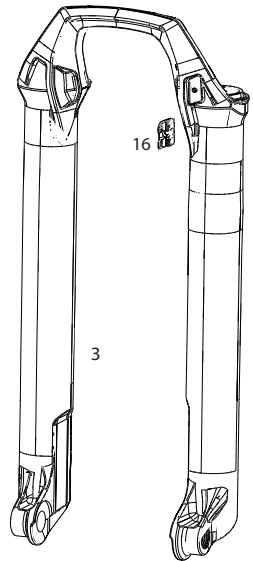

Note:
1. 2 Position dampers are compatible with OneLoc and 2P TwistLoc remotes.
2. 3 Position dampers are compatible with 3p TwistLoc remotes.
3. Complete damper upgrade kit required to convert from Crown Adjust to Cable Remote Adjust.
4. Decal and Maxle pages can be found in back of the catalog.
5. 15x110 Boost Maxle not compatible with 32mm SID C1. Use 15x100 Maxle. See parts page for compatible parts.