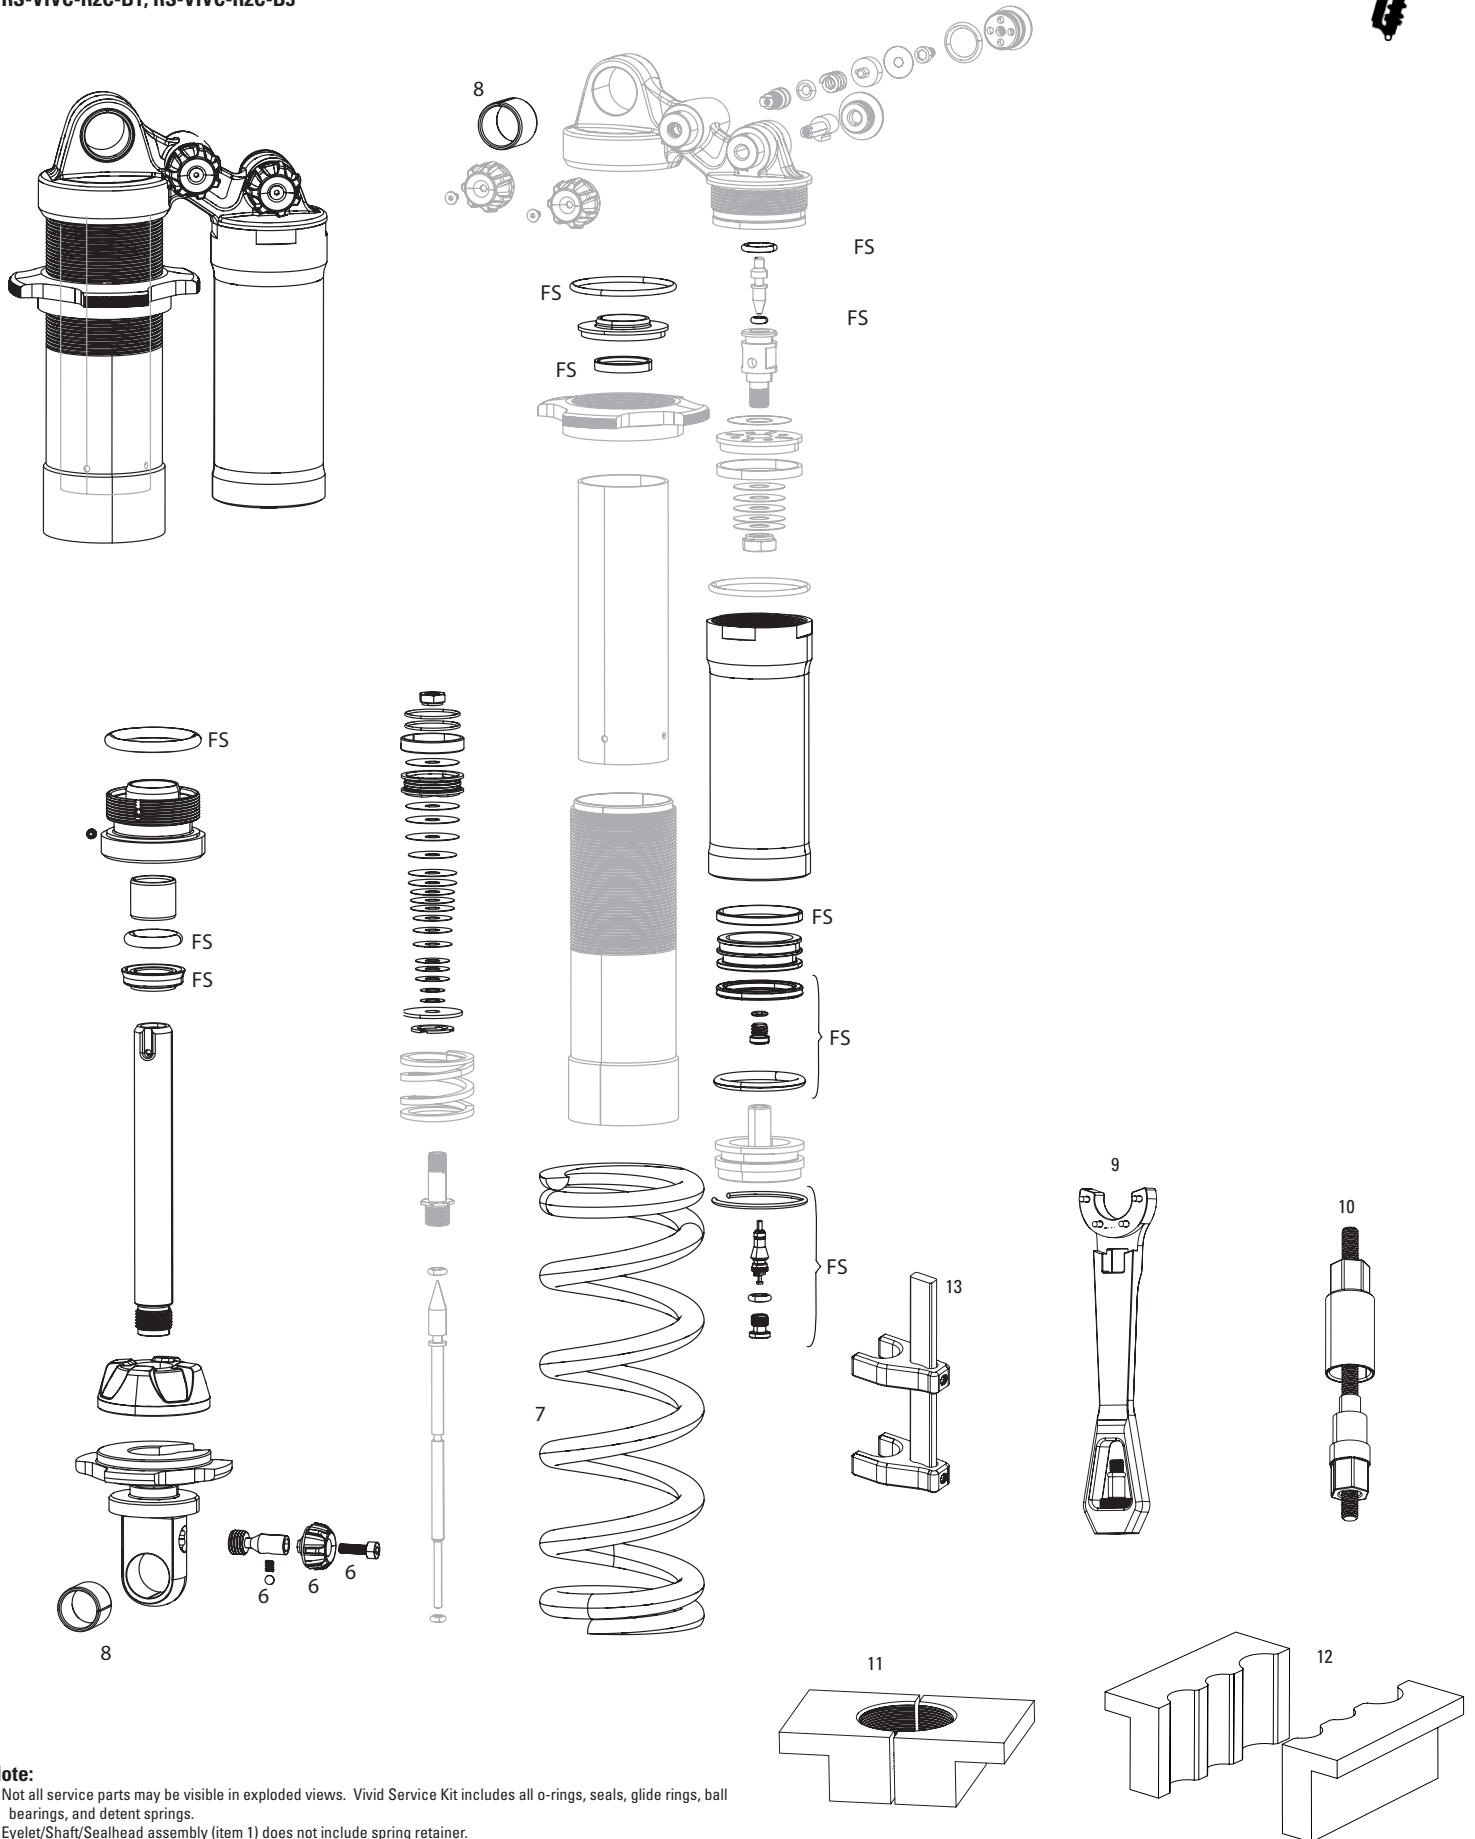

VIVID COIL B1-B3 (2014-2025)

RS-VIVC-R2C-B1, RS-VIVC-R2C-B3

Note:

1. Not all service parts may be visible in exploded views. Vivid Service Kit includes all o-rings, seals, glide rings, ball bearings, and detent springs.
2. Eyelet/Shaft/Sealhead assembly (item 1) does not include spring retainer.
3. Use 1/2"x1/2" Rear Shock Bushing/Mount Hardware Tool to remove and install eyelet bushing and mounting hardware.