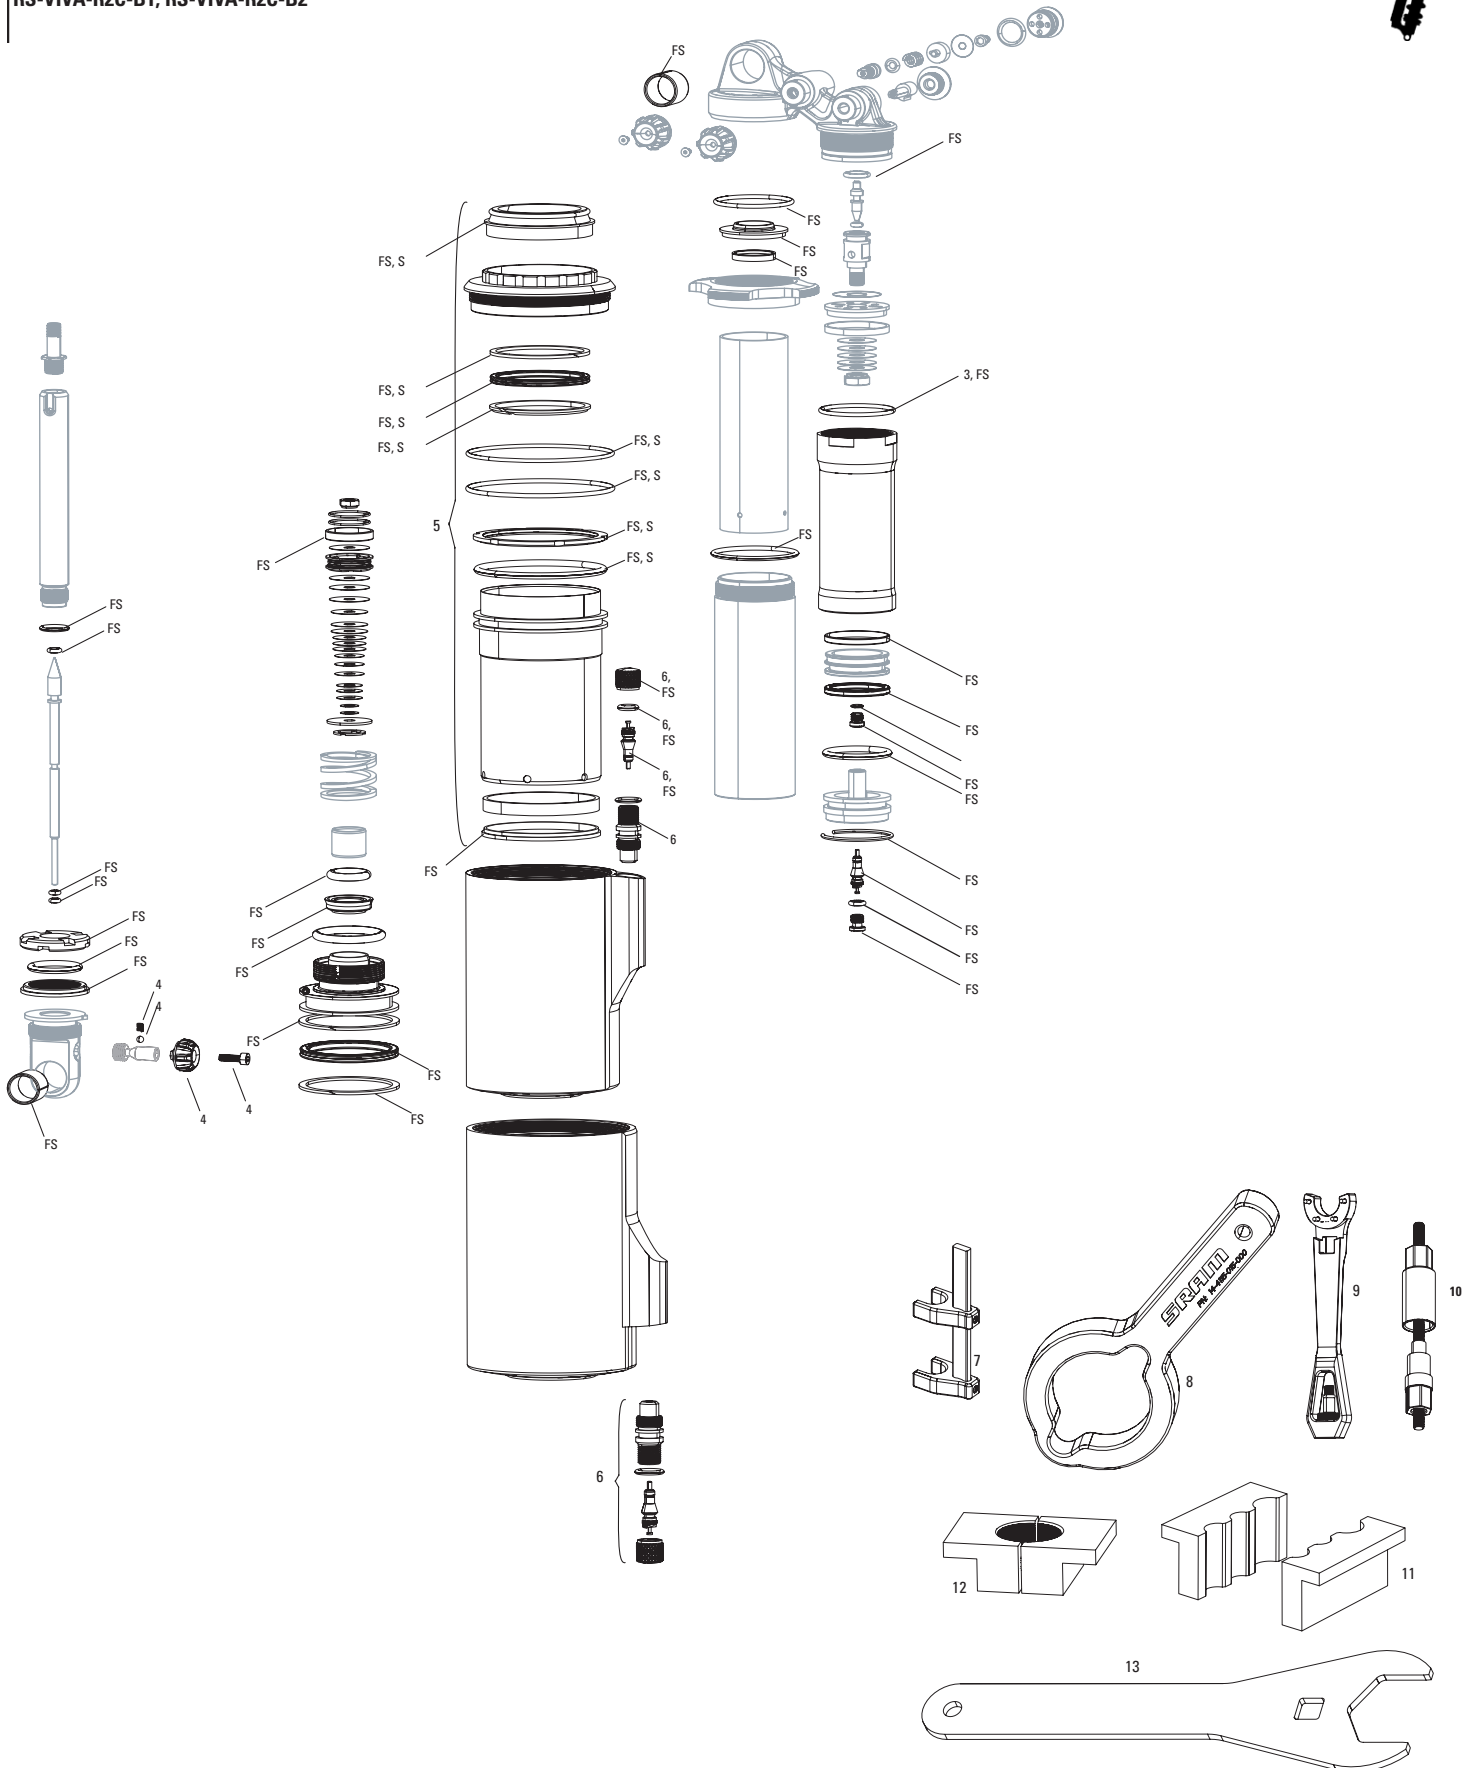

VIVID AIR B1-B2 (2014-2020)

RS-VIVA-R2C-B1, RS-VIVA-R2C-B2

- Note:**
1. Vivid air can wrench is required for air can removal. Vivid 31mm wrench is required for reservoir removal.
 2. Use '1/2"x1/2" Rear Shock Bushing/Mount Hardware Tool' to remove and install eyelet bushing and mounting hardware.
 3. All Air Can assemblies are fully assembled.