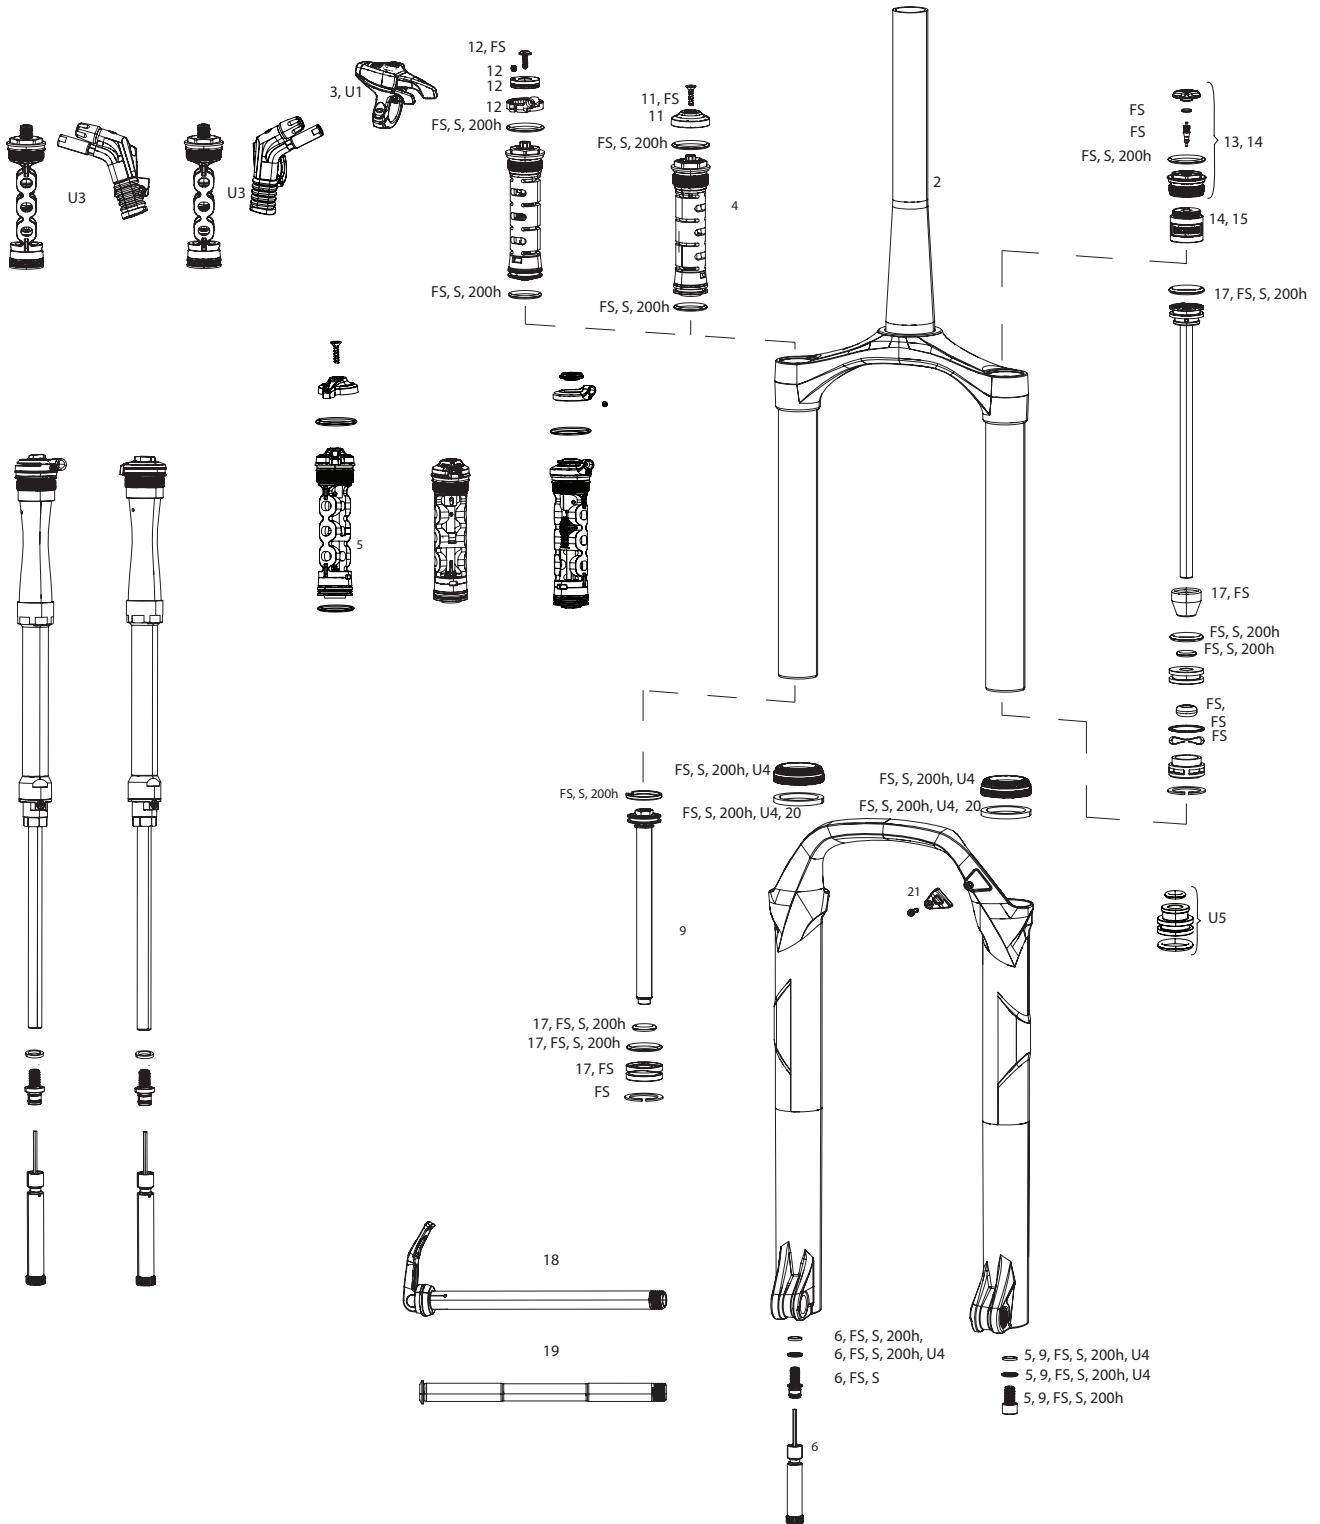

BLUTO A1-A5 (2015-2022)

FS-BLTO-RL-A1, FS-BLTO-RCT3-A1, FS-BLTO-RL-A2, FS-BLTO-RCT3-A2, FS-BLTO-RL-A3, FS-BLTO-RCT3-A3, FS-BLTO-RL-A4, FS-BLTO-RL-A5

1. **Notes:**
1. Full service kits include replaceable o-rings, glide rings, retaining rings, crush washers, crush washer retainers and shaft bolts/nuts. All air service kits include replacement schrader valve cores. Not all service parts are pictured. All basic service kits include the following replaceable wear items: o-rings, glide rings, dust seals, and foam rings.
  2. Rebound damper and spring shaft kits include crush washers, crush washer retainers and shaft bolts, as well as upper tube retaining rings and rebound adjuster knob.
  3. Convert from Crown Adjust to Remote Adjust: Use remote upgrade kit.
  4. Decal pages can be found in back of the catalog.
  5. Full Sprint remote requires rear shock connection to be fully operable