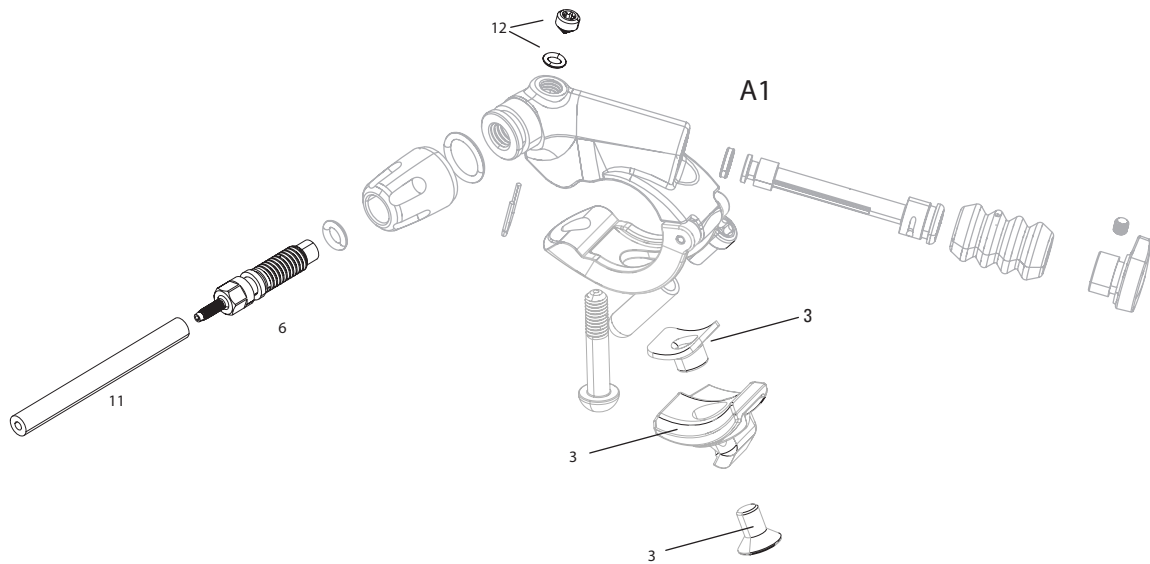

REVERB/REVERB STEALTH REMOTE A1-A2 (2011-2016)

RM-RVB-A1, RM-RVB-A2

Note:

1. A1 - Remote silver adjuster knob - compatible with A1 Reverb only (2011-2013)
2. A2 - Remote black adjuster knob - compatible with A2 & B1 Reverb only (2013-2016)
3. A1 - specific parts not compatible with A2

REVERB / REVERB STEALTH REMOTE A1-A2 (2011-2016)

RM-RVB-A1, RM-RVB-A2

MATCHMAKER CLAMP	
3	11.5315.049.010 DISC BRAKE LEVER CLAMP SHIFTER MOUNTING BRACKET - (MMX) LEFT -GUIDE ULT/RSC/RS/RE/R,LEVEL ULT/TLM/TL, CODE RSC/R, DB5 ELIXIR 9/7/CR MAG/X0/ XX, QTY 1
3	11.5315.049.020 DISC BRAKE LEVER CLAMP SHIFTER MOUNTING BRACKET - (MMX) RIGHT -GUIDE ULT/RSC/RS/RE/R,LEVEL ULT/TLM/TL, CODE RSC/R, DB5 ELIXIR 9/7/CR MAG/X0/ XX, QTY 1
4	11.6818.001.000 REMOTE DISCRETE PUCK - HYDRAULIC REMOTE (SPACER) FOR XLOC REMOTES QTY2
BARBS	
5	11.6815.022.010 SEATPOST HOSE BARB - REVERB POST (QTY 1) - REVERB
5	11.6815.022.020 SEATPOST HOSE BARB - REVERB POST (QTY 10) - REVERB
6	11.6815.022.030 REMOTE HOSE BARB - REVERB REMOTE (QTY 1) - REVERB
6	11.6815.022.040 REMOTE HOSE BARB - REVERB REMOTE (QTY 10) - REVERB
TOOLS	
7	00.6815.066.030 SEATPOST BARB CONNECTOR - REVERB STEALTH
8	00.6815.066.020 SEATPOST BLEED TOOL - REVERB
9	00.6815.066.010 SEATPOST OIL HEIGHT TOOL - REVERB
10	00.6818.043.000 SEATPOST IFF HEIGHT TOOL (210MM LENGTH) - REVERB AXS/REVERB A1-B1/REVERB STEALTH A2-C1
11	11.6815.025.010 SEATPOST HYDRAULIC HOSE - (2000MM) KIT (INCLUDES NEW HOSE, NEW STRAIN RELIEF, NEW BARB) - REVERB A1-B1
12	11.6818.055.000 SEATPOST BLEED SCREW - REVERB STEALTH & REVERB REMOTE (INCLUDES BLEED SCREWS & O-RINGS) (QTY 10) REVERB REMOTE A1-A2, REVERB STEALTH A1-C1 (2011-2020)