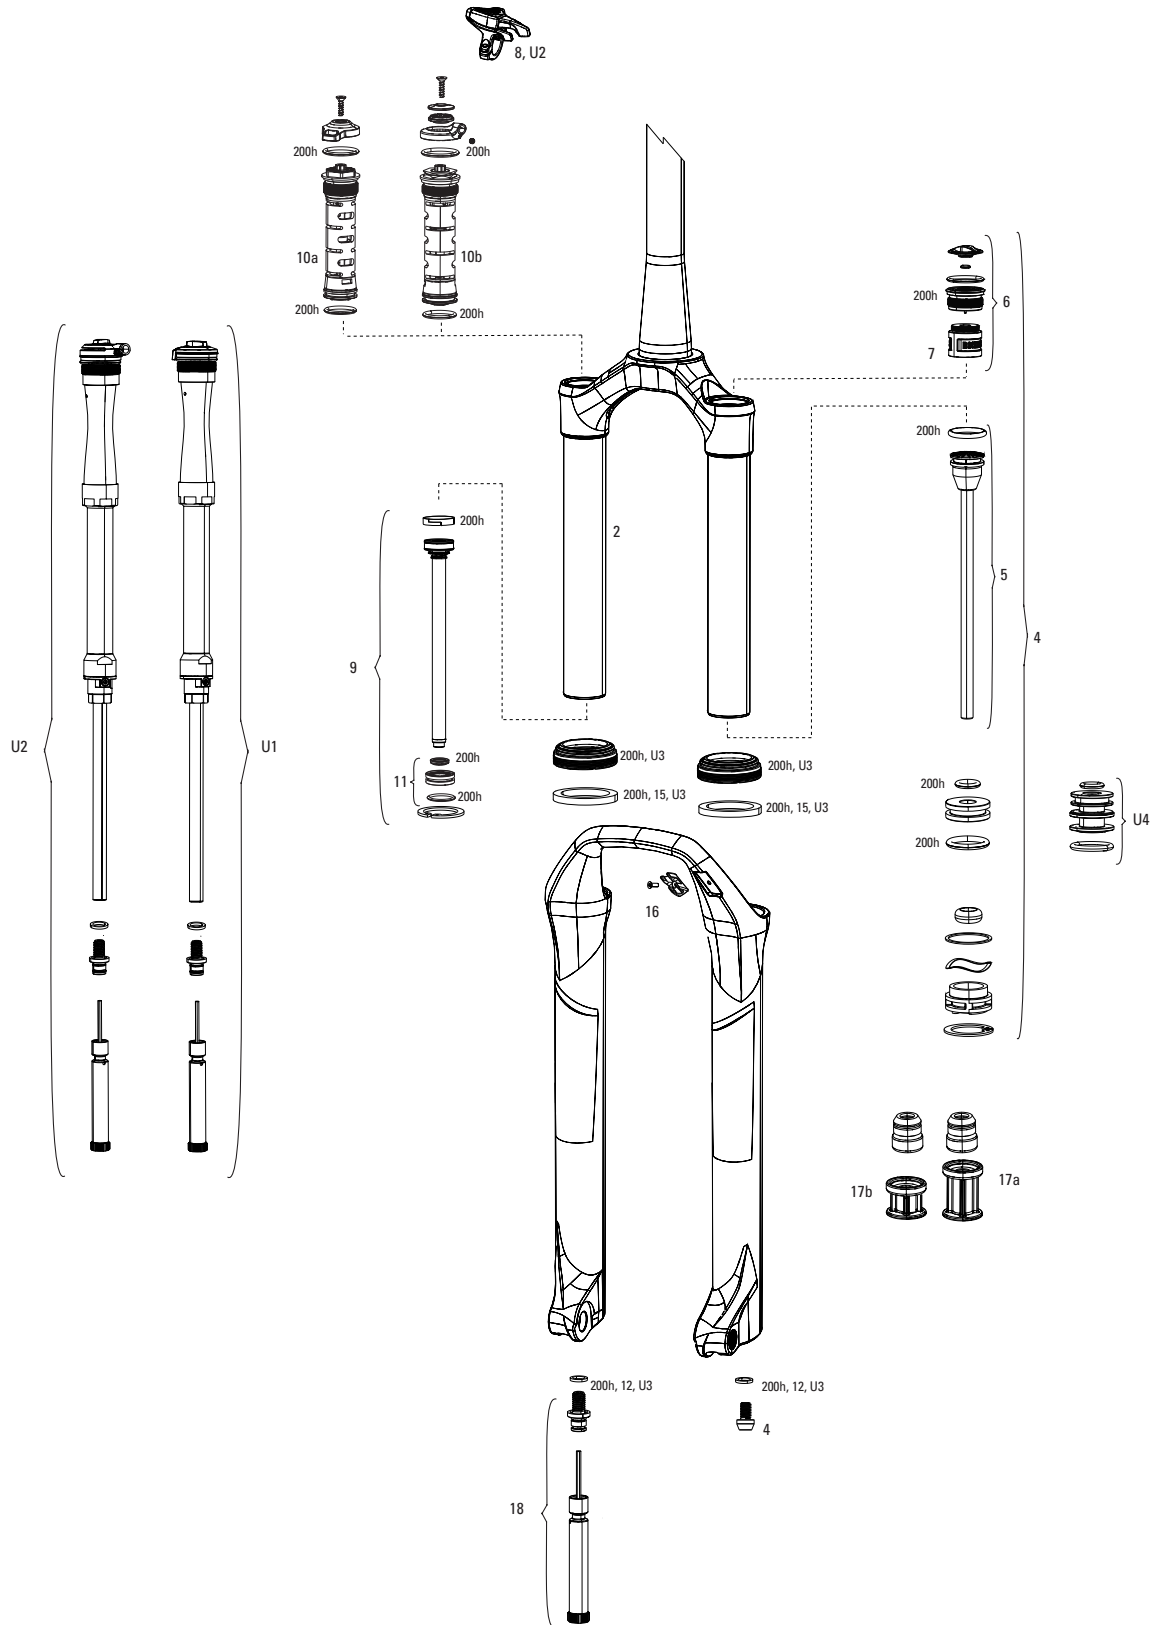

REBA-10 non-Boost - A7-A8 (2018-2025)

FS-REBA-10NB-A7, FS-REBA-10NB-A8

Note:
 1. Reba-10 max travel is 100mm.
 2. Reba-10 nonBoost stock configurations were 80 and 100mm.
 3. Convert from Crown Adjust to Cable Remote Adjust: complete damper upgrade kit
 4. Decal and Maxle pages can be found in back of the catalog.
 5. Part descriptions on the following page that include a "B" are specifically for "Boost" forks. Parts that include an "NB" are specifically for "non-Boost" forks. Parts without either designation are compatible with both Boost and non-Boost forks.