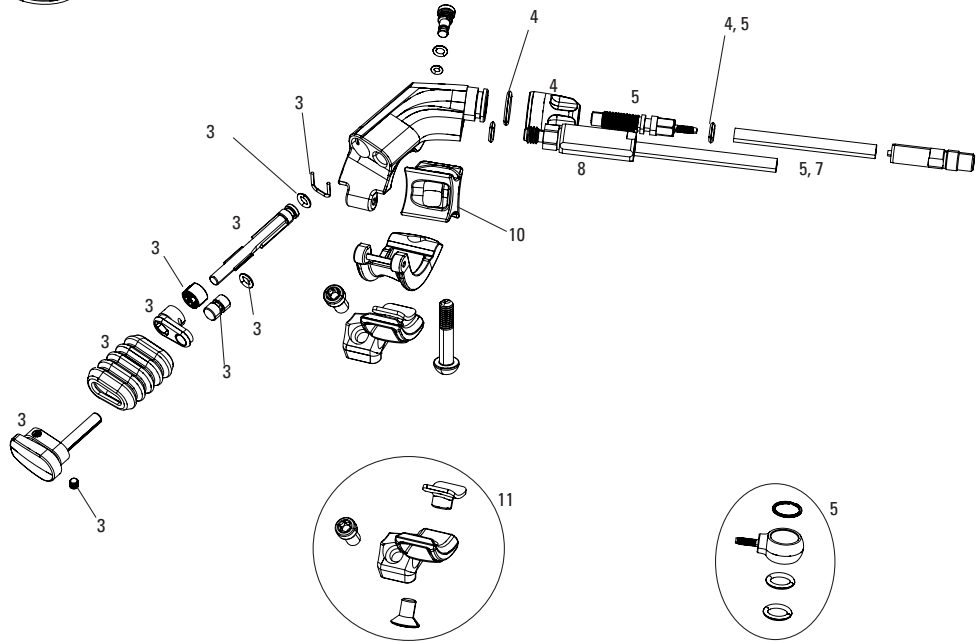

XLOC FULL SPRINT A1 (2014-2019)

1	00.4318.004.001	REMOTE UPGRADE KIT - XLOC FULL SPRINT - INCLUDES MOTION CONTROL X DNA COMP DAMPER, REAR SHOCK HYDRAULIC HOSE, BLEED SYRINGES, LEFT, MMX, BLACK - SIDB (2011-2016)
1	00.4318.004.002	REMOTE UPGRADE KIT - XLOC FULL SPRINT - INCLUDES MOTION CONTROL X DNA COMP DAMPER, REAR SHOCK HYDRAULIC HOSE, BLEED SYRINGES, RIGHT, MMX, BLACK - SIDB (2011-2016)
2	11.4315.013.070	REMOTE - XLOC FULL SPRINT LEFT GOLD ADJUSTER (INCLUDES HOSE/BANJO) - SID/REVELATION/MONARCH XX
2	11.4315.013.080	REMOTE - XLOC FULL SPRINT RIGHT GOLD ADJUSTER (INCLUDES HOSE/BANJO) - SID/REVELATION/MONARCH XX
3	11.4318.007.000	REMOTE BUTTON KIT - XLOC FULL SPRINT (INCLUDES, BUTTON, BOOT, HYDRAULIC PISTON ASSEMBLY, XLOC FULL SPRINT) -XLOC FULL SPRINT W/GOLD ADJUSTER
4	11.4318.008.000	REMOTE ADJUSTER KIT - XLOC FLOODGATE - XLOC SPRINT/FULL SPRINT - GOLD ADJUSTER 2014-2016
5	11.4018.060.000	REMOTE HYDRAULIC HOSE KIT - (INCLUDES RETAINING RING, BANJO O-RINGS & HOSE BARB O-RING) - XLOC
7	11.4318.002.020	REMOTE HYDRAULIC HOSE KIT - 2000M XLOC FULL SPRINT CONNECTAMAJIG (INCLUDES, BARB, COMPRESSION NUT & CONNECTAMAJIG) - MONARCH XX FULLSPRINT
8	11.4318.005.000	REMOTE CONNECTAMAJIG COLLAR - BLACK - REVERB/XLOC FULL SPRINT
10	11.6818.001.000	REMOTE DISCRETE PUCK - HYDRAULIC REMOTE (SPACER) FOR XLOC REMOTES QTY2
11	11.5315.049.010	DISC BRAKE LEVER CLAMP SHIFTER MOUNTING BRACKET - (MMX) LEFT -GUIDE ULT/RSC/RS/RE/R,LEVEL ULT/TLM/TL, CODE RSC/R, DB5 ELIXIR 9/7/CR MAG/X0/ XX, QTY 1
11	11.5315.049.020	DISC BRAKE LEVER CLAMP SHIFTER MOUNTING BRACKET - (MMX) RIGHT -GUIDE ULT/RSC/RS/RE/R,LEVEL ULT/TLM/TL, CODE RSC/R, DB5 ELIXIR 9/7/CR MAG/X0/ XX, QTY 1
ns	00.4318.098.000	ROCKSHOX UNIVERSAL BLEED KIT (INCLUDES 2 SYRINGES, 2 STANDARD FITTINGS, CHARGER FITTING, AND REVERB BLEEDING EDGE FITTING)
ns	11.4315.021.070	ROCKSHOX REVERB HYDRAULIC FLUID, 120ML BOTTLE - REVERB A1-B1 POST/ALL REVERB REMOTES/SPRINT REMOTES
ns	11.4015.354.040	ROCKSHOX REVERB HYDRAULIC FLUID, 1 LITER BOTTLE - REVERB A1-B1 POST/ALL REVERB REMOTES/SPRINT REMOTES