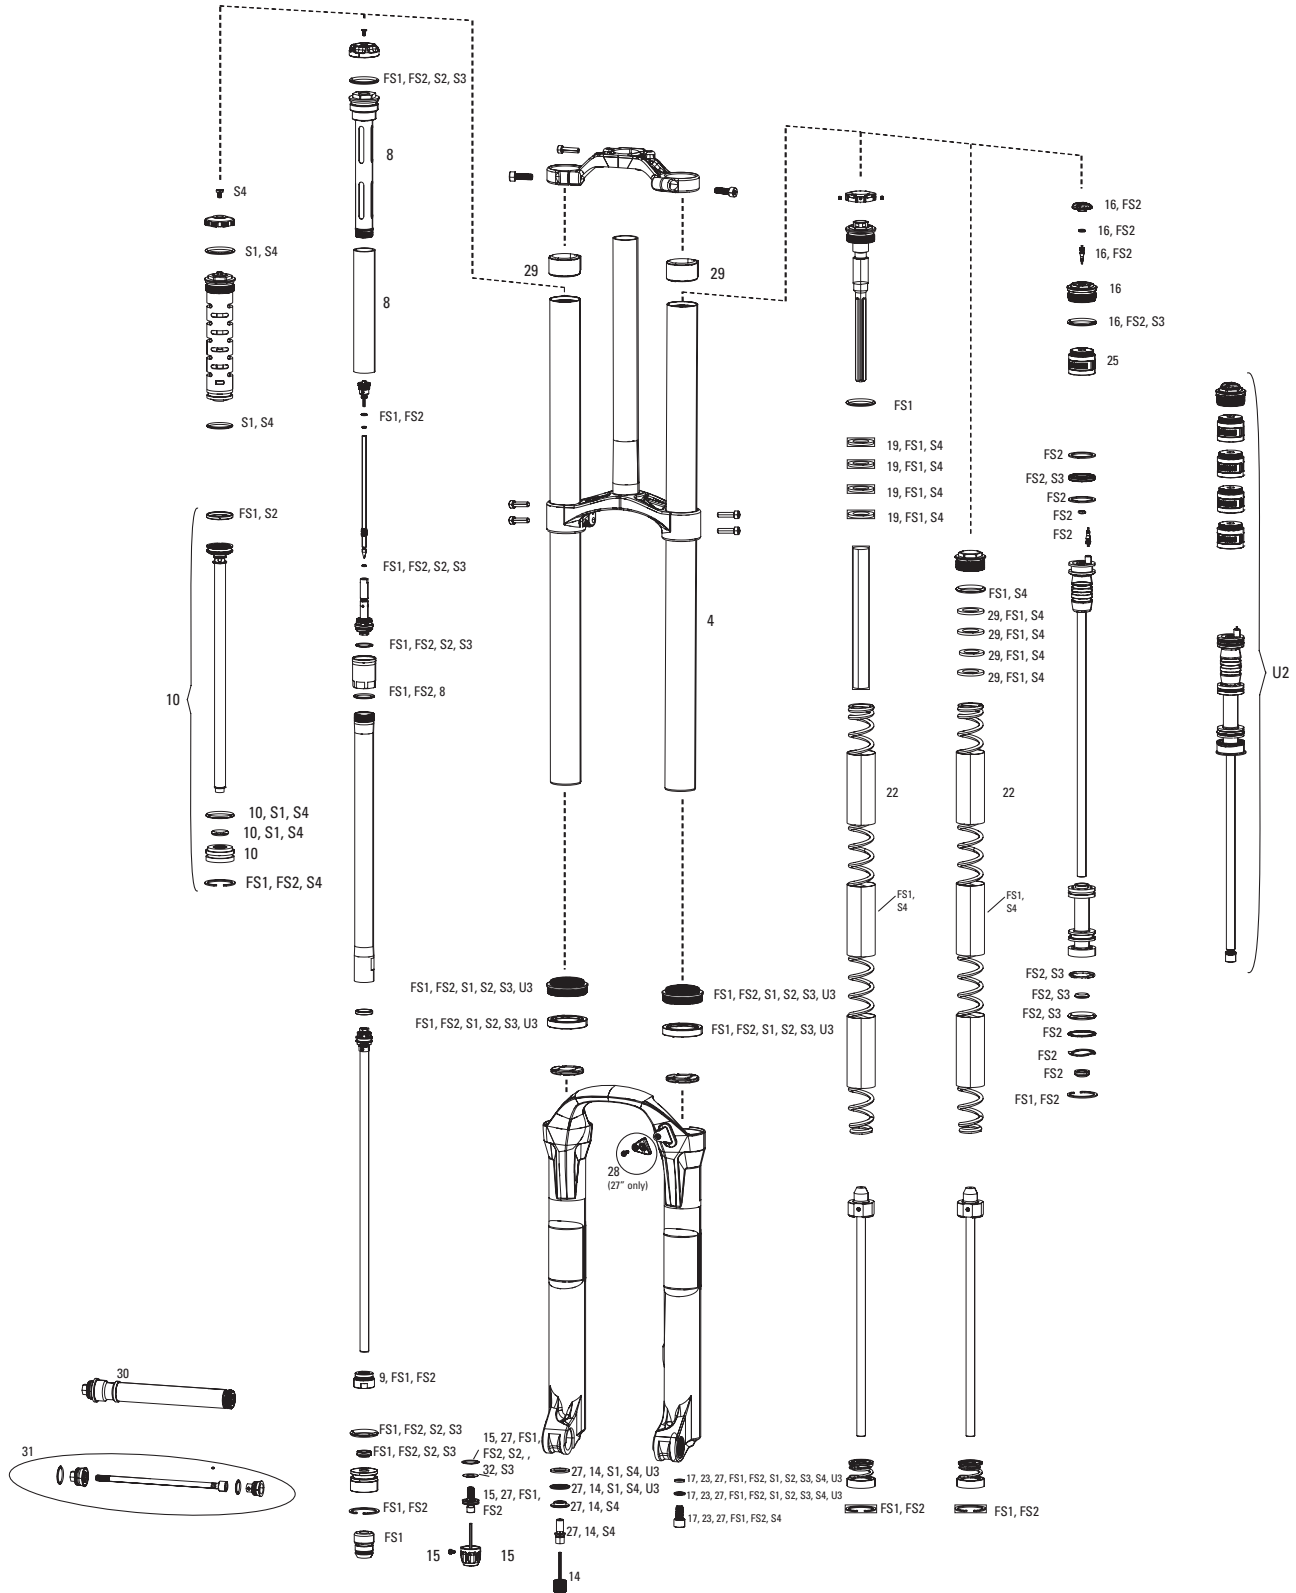

BOXXER 35mm B1-B2 (2015-2018)

FS-BXR-RC-B1, FS-BXR-WC-B1, FS-BXR-RC-B2, FS-BXR-WC-B2

Note:

1. Full service kits include replaceable o-rings, glide rings, retaining rings, crush washers, crush washer retainers and shaft bolts/nuts. All air service kits include replacement schrader valve cores.
2. BoXXer 26" forks have a 160 post mount brake and 27.5" forks have a 200mm post mount brake.
3. For Bottomless Token options, please see the respective page listed in the index.
4. A complete decal and maxle overview can be found in back of the catalog.
5. BoXXer B1-B2 series is non-boost spacing