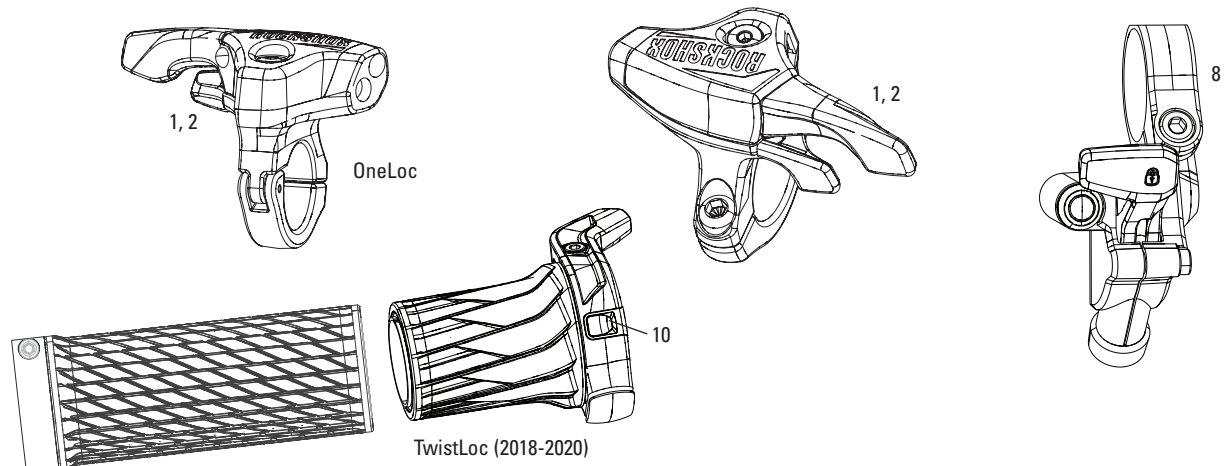

**ONELOC (2016-2020), PUSHLOC (2007-2012)/PUSHLOC (2013-2015),
TWISTLOC (2018-2020)/TWISTLOC BASE (2023+), POPLOC (2012-2020)**

Note:

1. 2013-2015 PushLoc is right and left-specific and is compatible only with 2013+ Motion Control and Recon Gold TurnKey compression dampers. Cable pull = 10mm.
2. Pre-2013 PushLoc and PopLoc are compatible only with pre-2013 Motion Control compression dampers and is convertible to left and right vertical, and left and right horizontal. Cable pull = 17mm.
3. OneLoc is compatible with 2013+ Motion Control and Recon Gold TK dampers with 10mm cable pull and replaces PushLoc.
4. 2023 TwistLoc Base ships with two cables for use with front and rear suspension. One cable can be removed for use with one or the other.
5. 2023 Twist Loc Base lock-on grips are cross compatible with SRAM Eagle Grip Shift lock-on grips.
6. RockShox remotes uses standard derailleur cables and 4mm housing.

1	00.4318.002.009	REMOTE - ONELOC LEFT/ABOVE, RIGHT/BELOW 10MM, REMOTE ONLY (INCLUDES REMOTE, CABLE&HOUSING) - METRIC REAR SHOCKS, RL (2013+) & CHARGER DAMPERS
2	00.4318.002.010	REMOTE - ONELOC RIGHT/ABOVE, LEFT/BELOW 10MM, REMOTE ONLY (INCLUDES REMOTE, CABLE&HOUSING) - METRIC REAR SHOCKS, RL (2013+) & CHARGER DAMPERS
3	11.6818.001.000	REMOTE DISCRETE PUCK - HYDRAULIC REMOTE (SPACER) FOR XLOC REMOTES QTY2
4	11.5315.049.010	DISC BRAKE LEVER CLAMP SHIFTER MOUNTING BRACKET - (MMX) LEFT -GUIDE ULT/RSC/RS/RE/R,LEVEL ULT/TLM/TL, CODE RSC/R, DB5 ELIXIR 9/7/CR MAG/X0/ XX, QTY 1
5	11.5315.049.020	DISC BRAKE LEVER CLAMP SHIFTER MOUNTING BRACKET - (MMX) RIGHT -GUIDE ULT/RSC/RS/RE/R,LEVEL ULT/TLM/TL, CODE RSC/R, DB5 ELIXIR 9/7/CR MAG/X0/ XX, QTY 1
8	11.4308.848.000	REMOTE - POPLOC LEFT 17MM CABLE PULL - RL (PRE-2013) & ALL TK DAMPERS, (NOT COMPATIBLE WITH 2013+ MOCO)
8	11.4309.207.000	REMOTE - POPLOC RIGHT 17MM CABLE PULL - RL (PRE-2013) & ALL TK DAMPERS
ns	11.4311.184.000	REMOTE - POPLOC RIGHT SHOCK - ARIO
10	11.4018.112.000	REMOTE PLUGS- TWISTLOC (INCLUDES RUBBER TAB FOR LOCK/UNLOCK ICON) QTY 10
11	00.4318.059.000	REMOTE - TWISTLOC BASE FULL SPRINT LEFT 2 POSITION (INCLUDES CABLES, HOUSING, LEFT AND RIGHT GRIPS) - 2 POSITION REMOTE FORKS AND SHOCKS B1
11	00.4318.059.001	REMOTE - TWISTLOC BASE FULL SPRINT LEFT 3 POSITION (INCLUDES CABLES, HOUSING, LEFT AND RIGHT GRIPS) - 3 POSITION REMOTE FORKS AND SHOCKS B1
12	00.4318.026.003	GRIPS FOR TWISTLOC 77/125MM TEXTURED GRIPS (INCLUDES BLACK CLAMPS, END PLUGS) - TWISTLOC BASE B1+ (2023+)