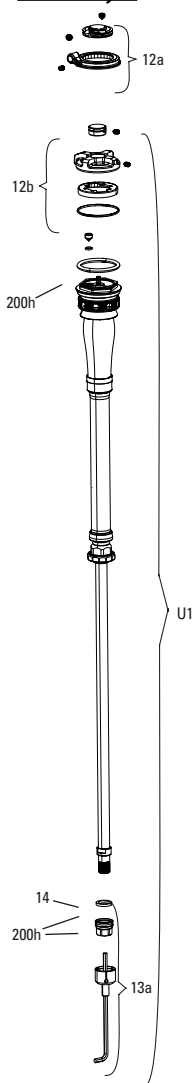

Note:
1. 2 Position dampers are compatible with OneLoc and 2P TwistLoc remotes.
2. 3 Position dampers are compatible with 3p TwistLoc remotes.
3. Complete damper upgrade kit required to convert from Crown Adjust to Cable Remote Adjust.
4. Decal and Maxle pages can be found in back of the catalog.
5. 15x110 Boost Maxle not compatible with 32mm SID C1. Use 15x100 Maxle. See parts page for compatible parts.