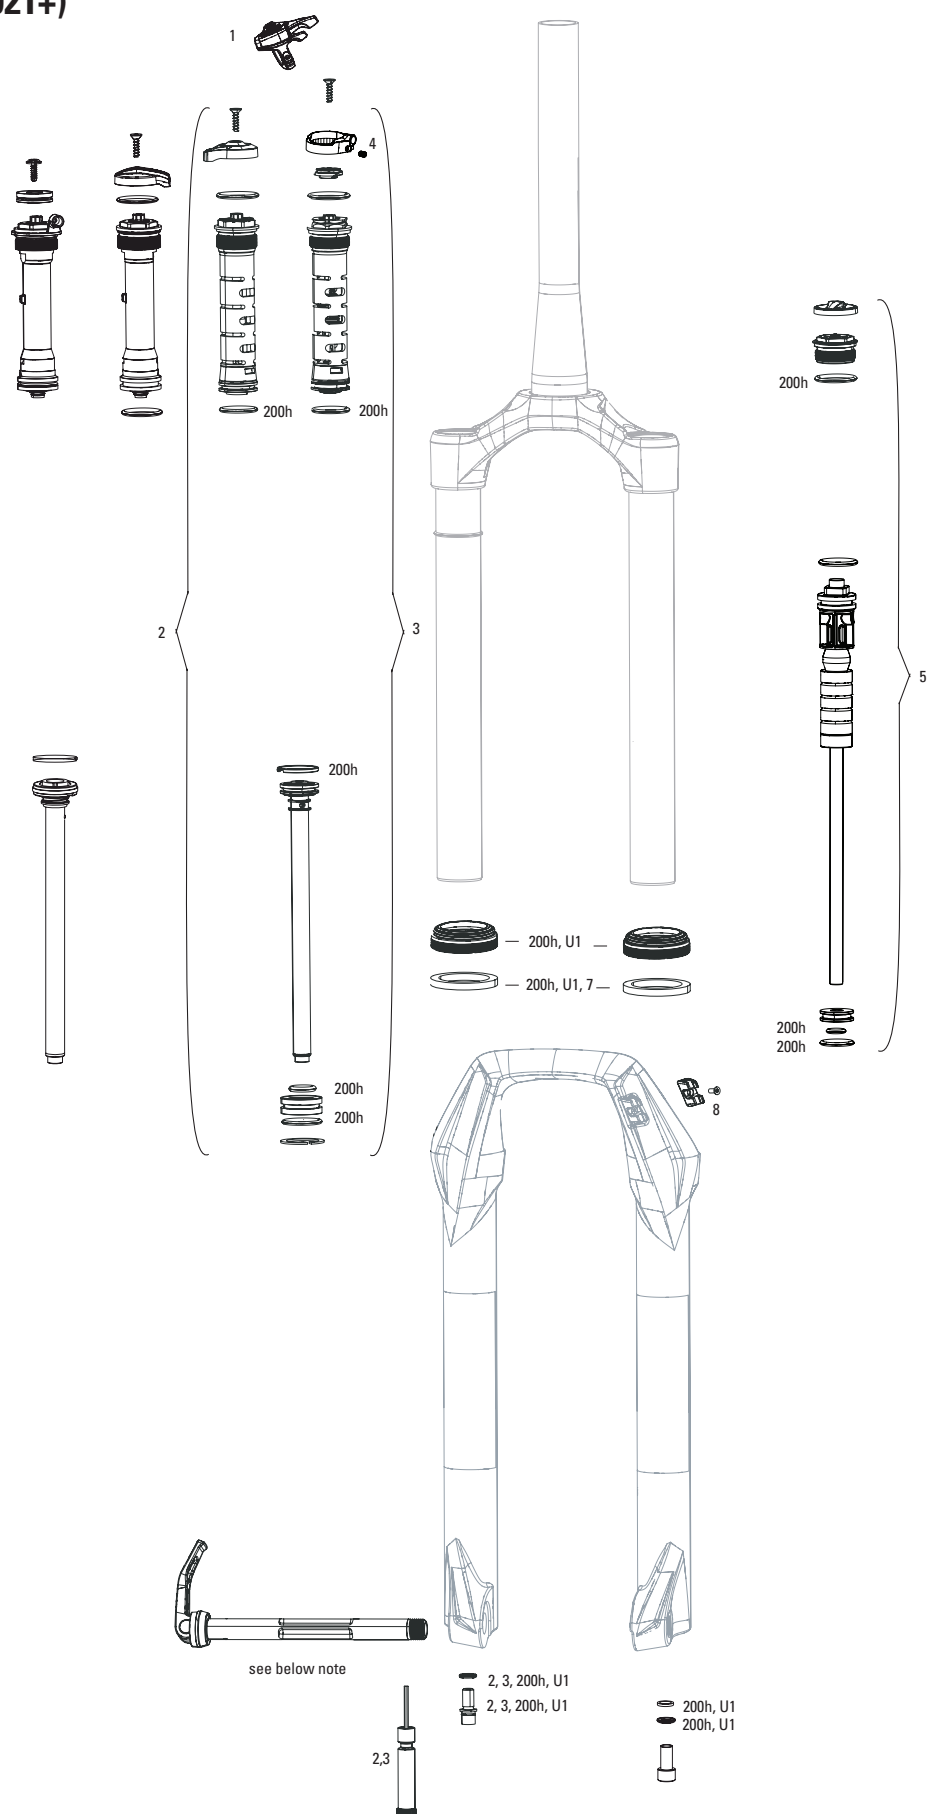

RECON GOLD C1 (2021+)

FS-RCNG-RL-C1

- 200h, U1 —
- 200h, U1, 7 —

- 200h
- 200h

- 2, 3, 200h, U1
- 2, 3, 200h, U1
- 200h, U1
- 200h, U1

see below note

Note:
1. Decal and Maxle pages can be found in back of the catalog.