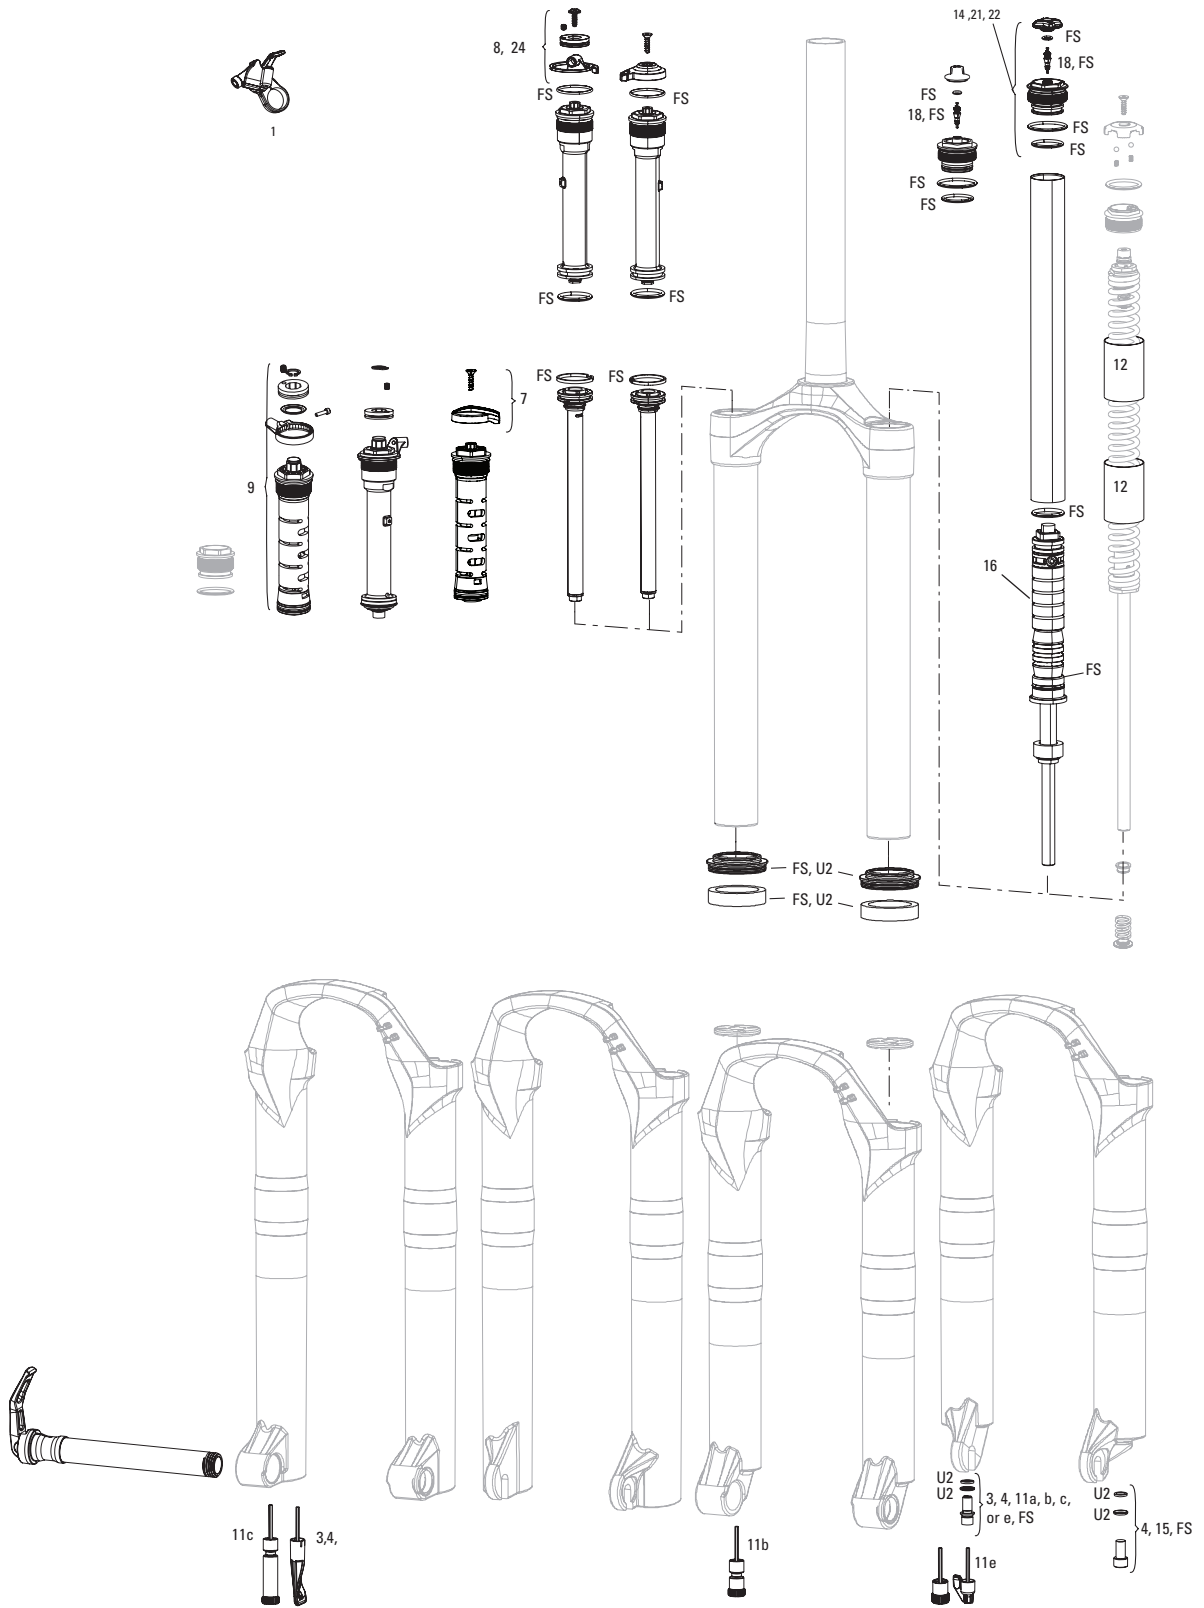

RECON SILVER A1-A3 (2011-2015)

FS-RCNS-TK-A1, FS-RCNS-R-A1, FS-RCNS-RL-A1, FS-RCNS-TK-A2, FS-RCNS-R-A2, FS-RCNS-TK-A3, FS-RCNS-R-A3

Note:
1. Full service kits include replaceable o-rings, glide rings, retaining rings, crush washers, crush washer retainers and shaft bolts/nuts. Not all service parts are pictured. All basic service kits include the following replaceable wear items: o-rings, glide rings, dust seals, and foam rings.
2. Convert from Crown Adjust to Remote Adjust: Remote compression damper requires remote compression adjuster spool, cable clamp and remote lever assembly.