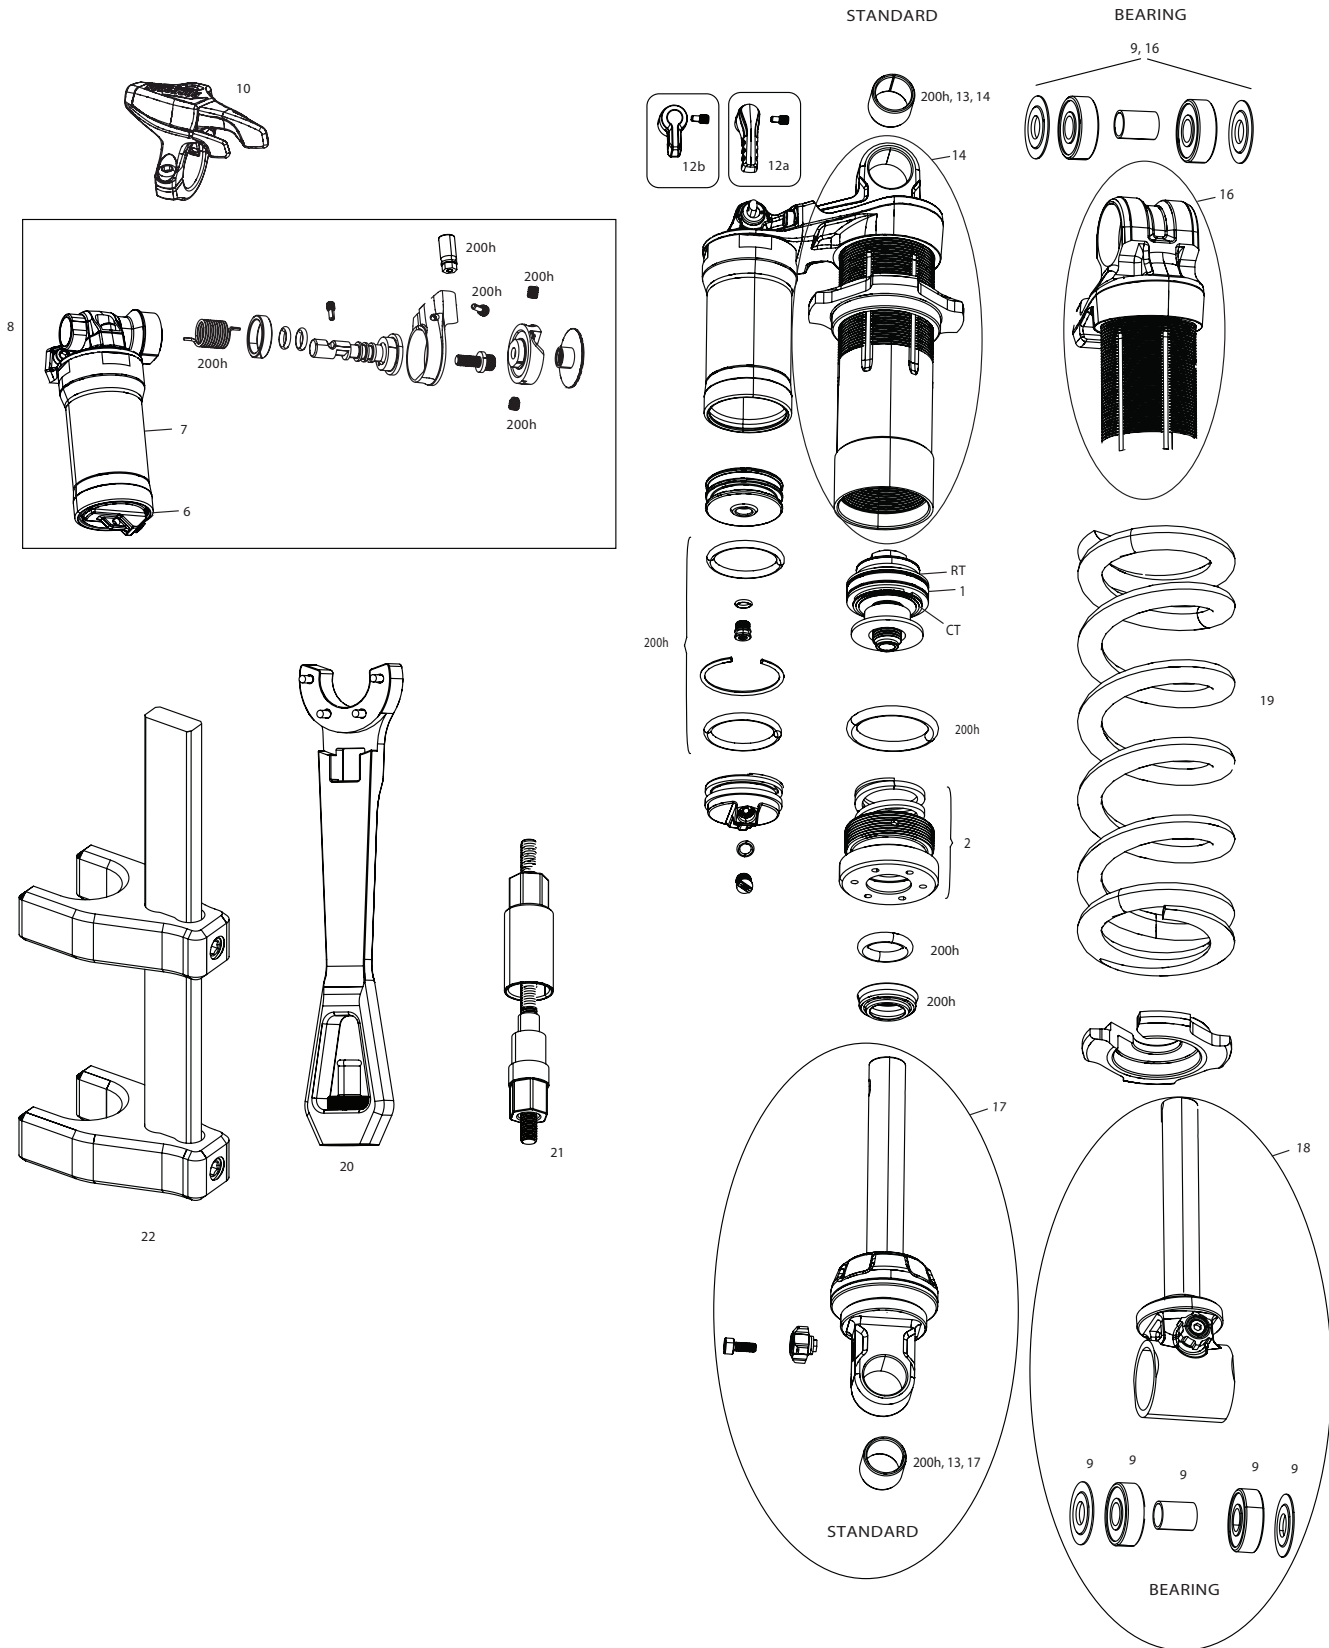

SUPER DELUXE COIL A1-A2 (2018-2022)

RS-SDLC-R-A1, RS-SDLC-RC-A1, RS-SDLC-RC3-A1, RS-SDLC-RCT-A1, RS-SDLC-RTR-A1, RS-SDLC-SEL-A2, RS-SDLC-SELP-A2, RS-SDLC-ULT-A2, RS-SDLC-ULTR-A2, RS-SDLC-ULDH-A2

Note:

1. See the RockShox Rear Shock Piston Tuning Guide for detailed information regarding the shim stack order for the rebound and compression dampers