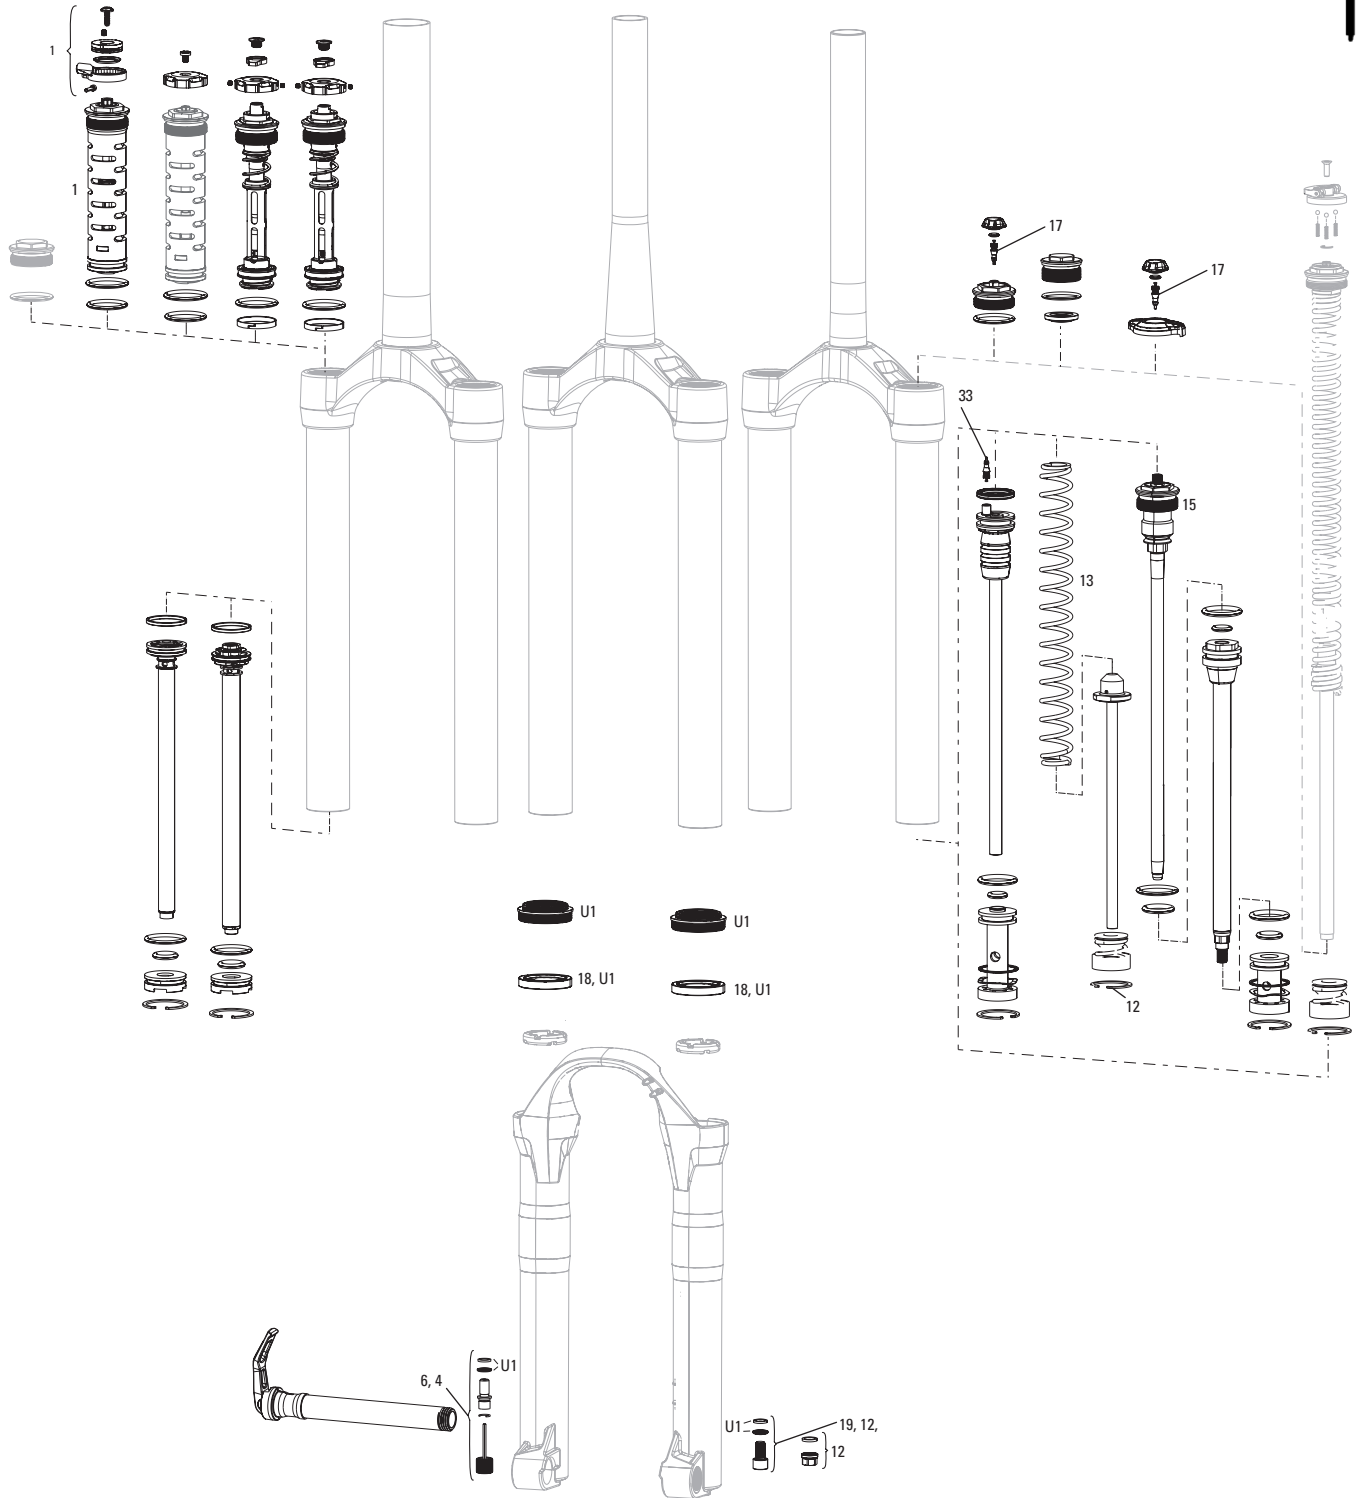

LYRIK A1-A2 (2010-2015)

FS-LYRK-R-A1, FS-LYRK-RC-A1, FS-LYRK-RC2D-A1 FS-LYRK-RLR-A1, FS-LRYK-RC2D-A2

1. **Note:**
1. Full service kits include replaceable o-rings, glide rings, retaining rings, crush washers, crush washer retainers and shaft bolts/nuts. All air service kits include replacement schrader valve cores. Not all service parts are pictured. All basic service kits include the following replaceable wear items: o-rings, glide rings, dust seals, and foam rings.
  2. All Lyrik models are compatible with Motion Control IS, Mission Control and Mission Control DH dampers.
  3. If damper tube needs to be replaced, replace original rebound damper with current rebound damper. 2010+ Lyrik rebound damper assemblies use a larger piston and do not require the 2007-2009 damper tube. 2007-2009 damper tube is not compatible with 2010+ Lyrik.
  4. Maxle lever and wedge parts are not compatible with Maxle Lite FR.
  5. 2-Step Air replacement parts are no longer available. Replace system with Dual Position Air if parts are needed.
  6. Aftermarket forks with Medium spring installed. Soft and Firm tuning springs are included in fork box.