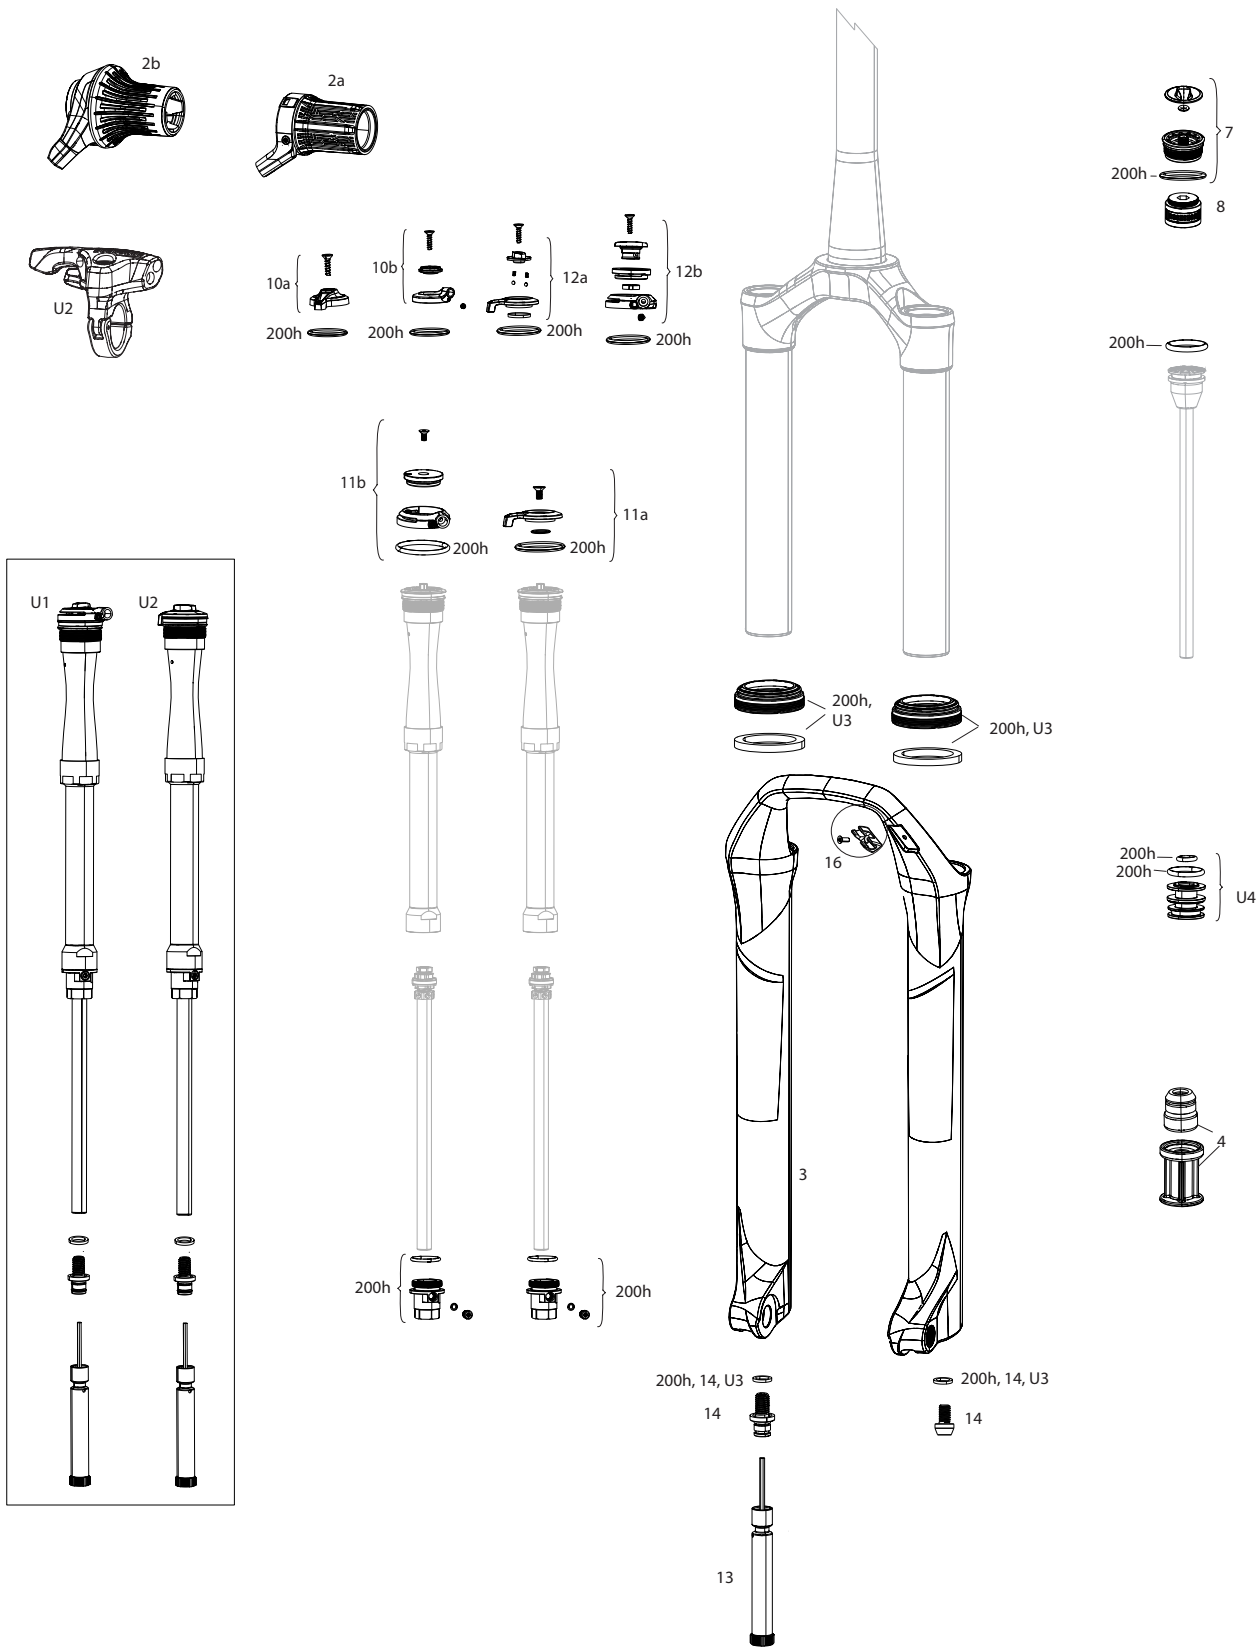

SID (32MM) SELECT/SELECT+/ULTIMATE B4 (2020)

FS-SID-SEL-B4, FS-SID-SELP-B4, FS-SID-ULT-B4, FS-SID-ULTC-B4

Note:

1. 2020 SID models require exact oil and grease type called out on service kit label and in the service manual. See www.sram.com/service for more info.
2. Convert from Crown Adjust to Cable Remote Adjust: Remote compression damper, remote compression adjuster spool, cable clamp and remote lever assembly.
3. SID chassis and internals may be travel-specific. See part kit descriptions for identification.
4. Decal and Maxle pages can be found in back of the catalog.