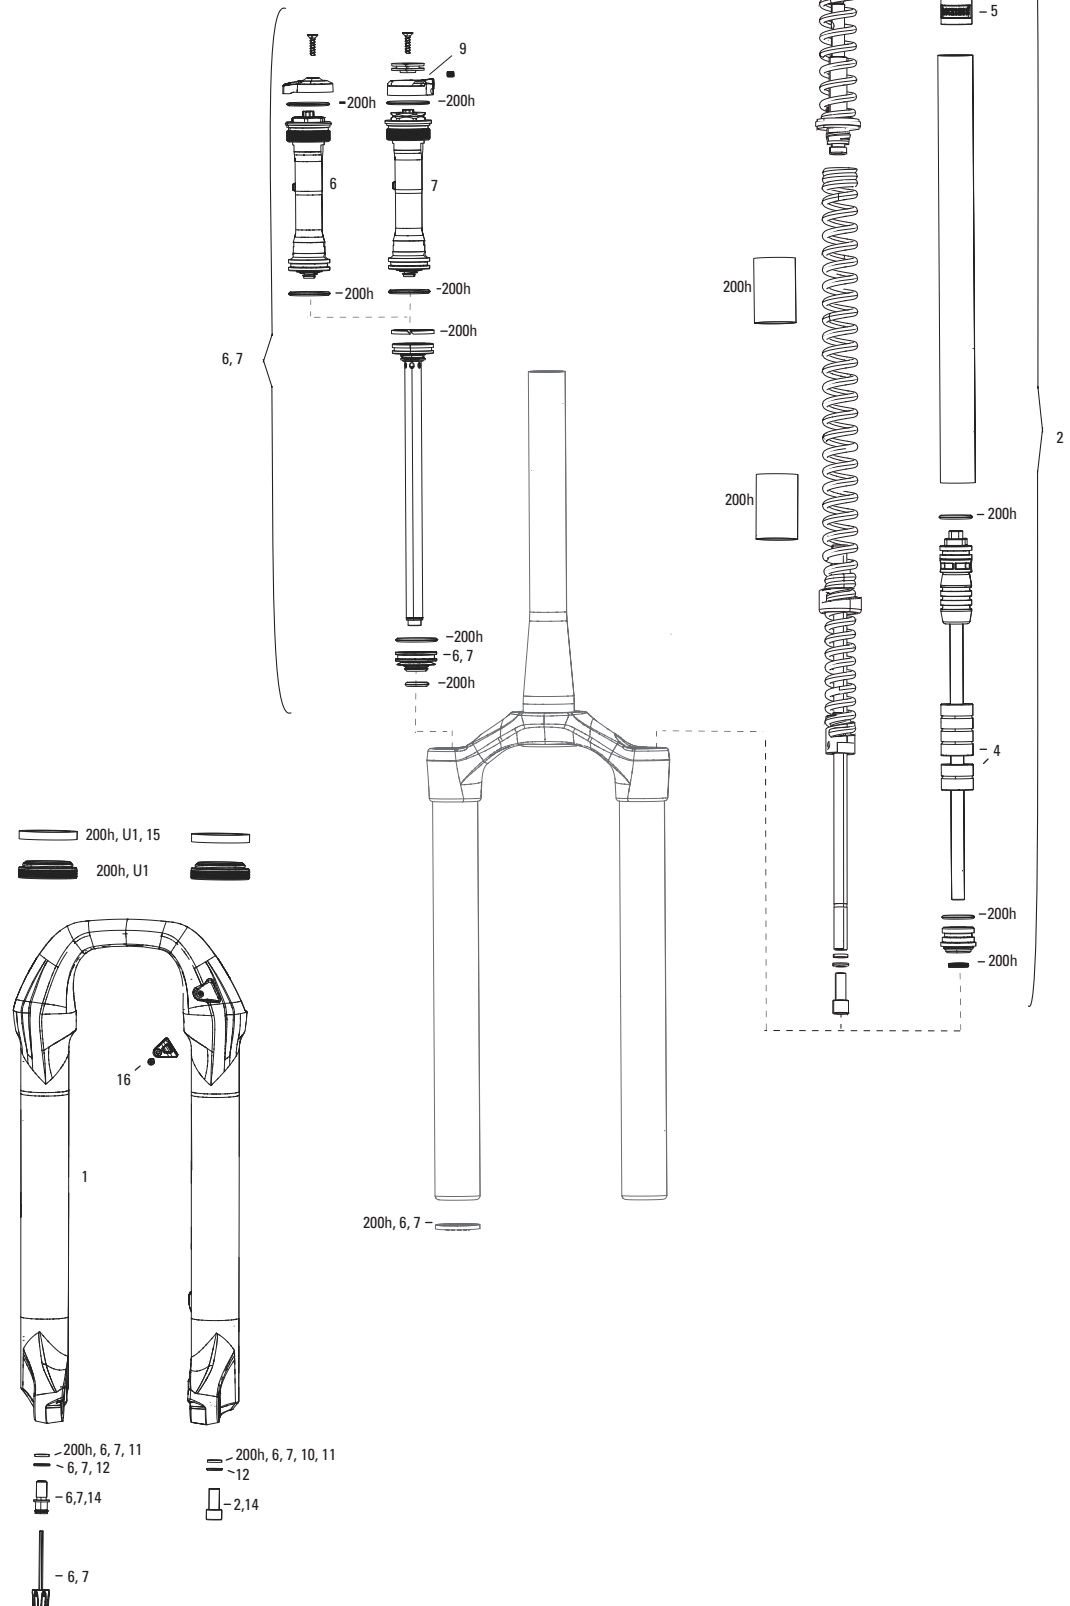

35 SILVER R/TK A1 (2021-2024)

FS-35S-R-A1, FS-35S-TK-A1

1. **Note:**
1. EMTB (fender mount) lower leg and CSU are not cross-compatible with non-fender CSU and lower leg variants.
  2. Convert from Crown Adjust to Remote Adjust: Remote compression damper, remote compression adjuster spool, cable clamp and remote lever assembly.
  3. Decal and Maxle pages can be found in back of the catalog.
  4. Use air spring kit to upgrade and change firmness in coil forks.