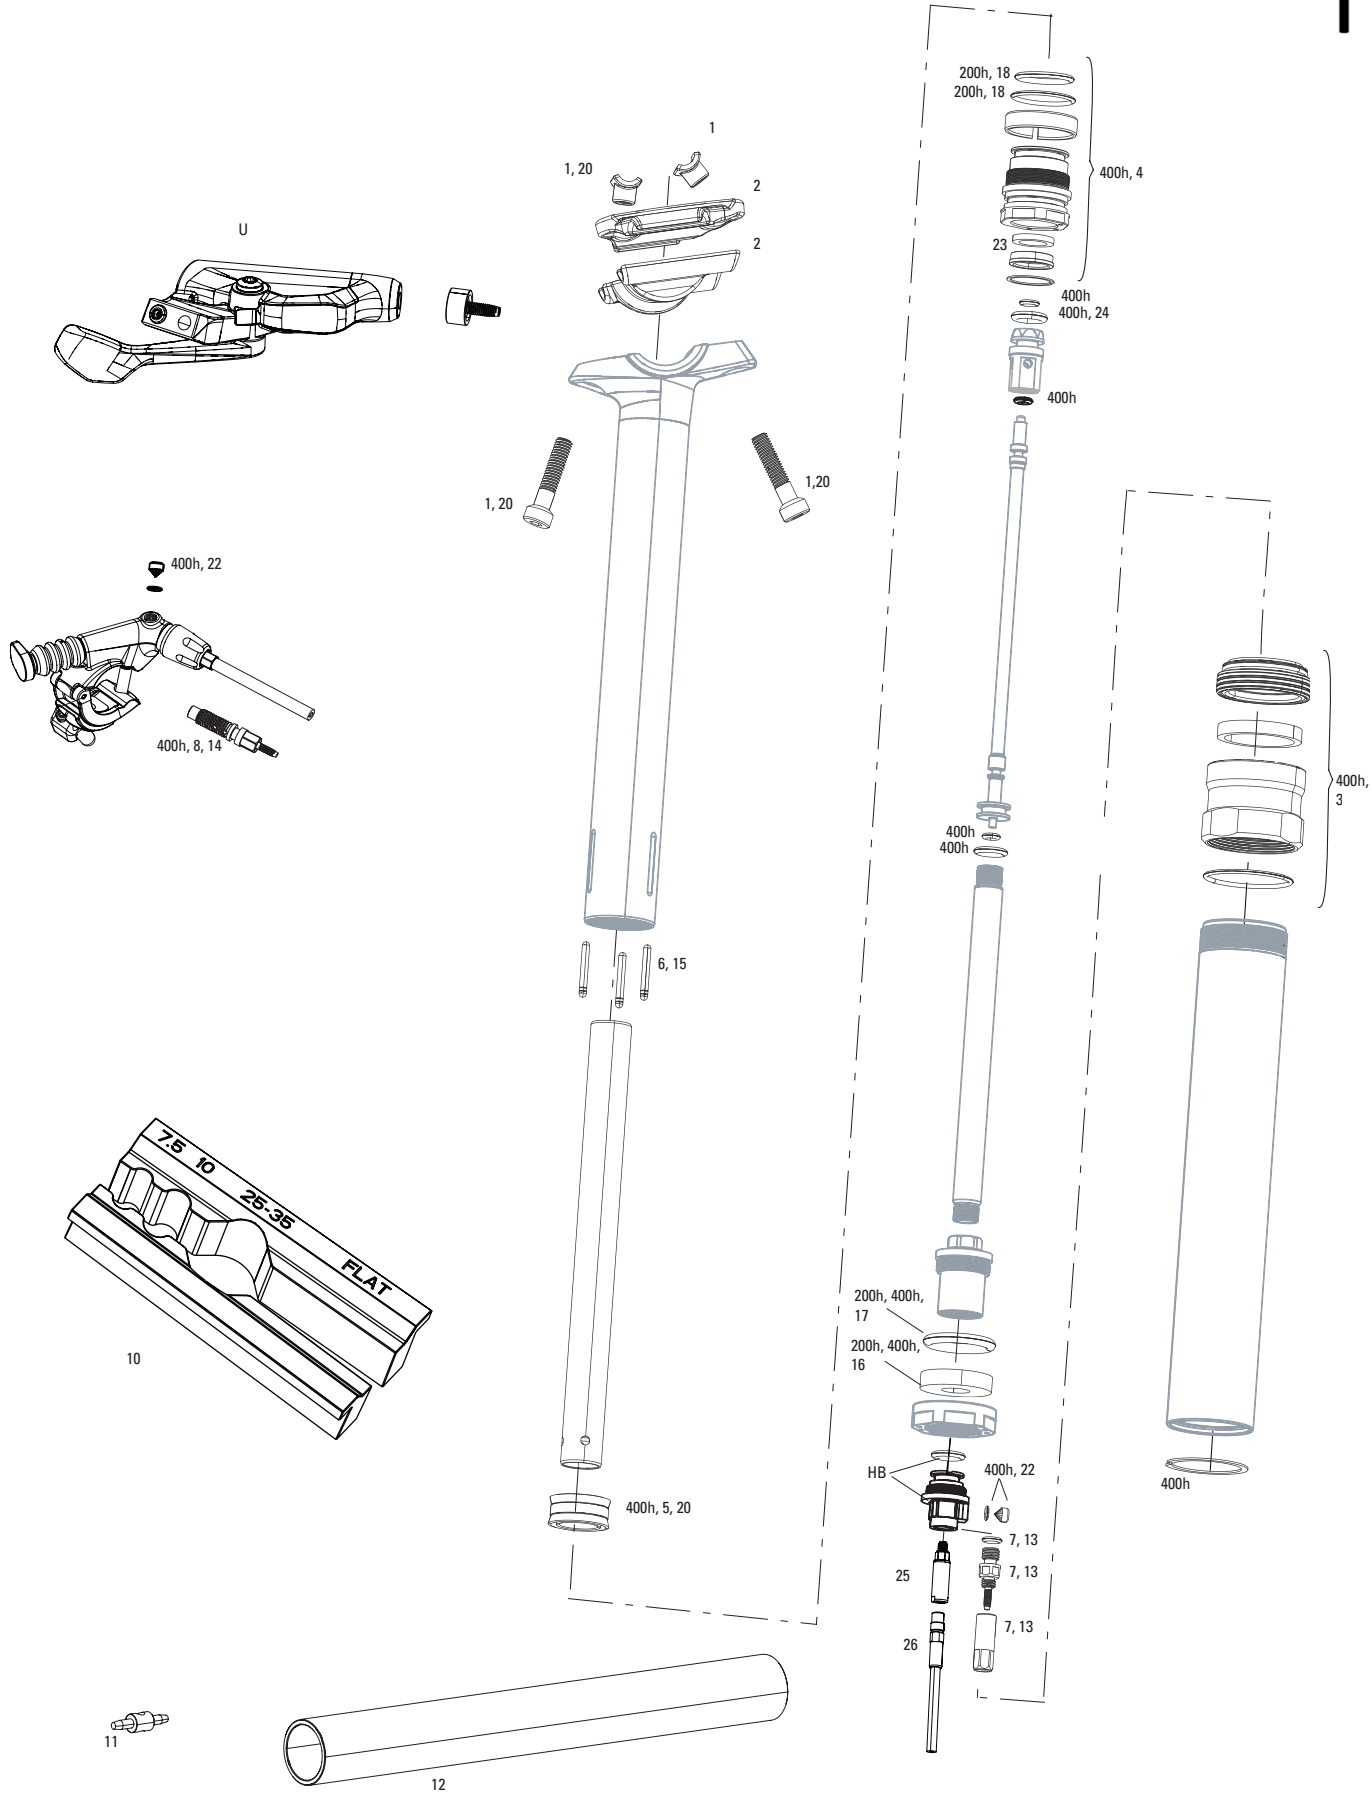

REVERB STEALTH B1 (2017-2019)

SP-RVB-STLH-B1, SP-RVB-ST1X-B1

REVERB STEALTH B1 (2017-2019)

SP-RVB-STLH-B1, SP-RVB-ST1X-B1