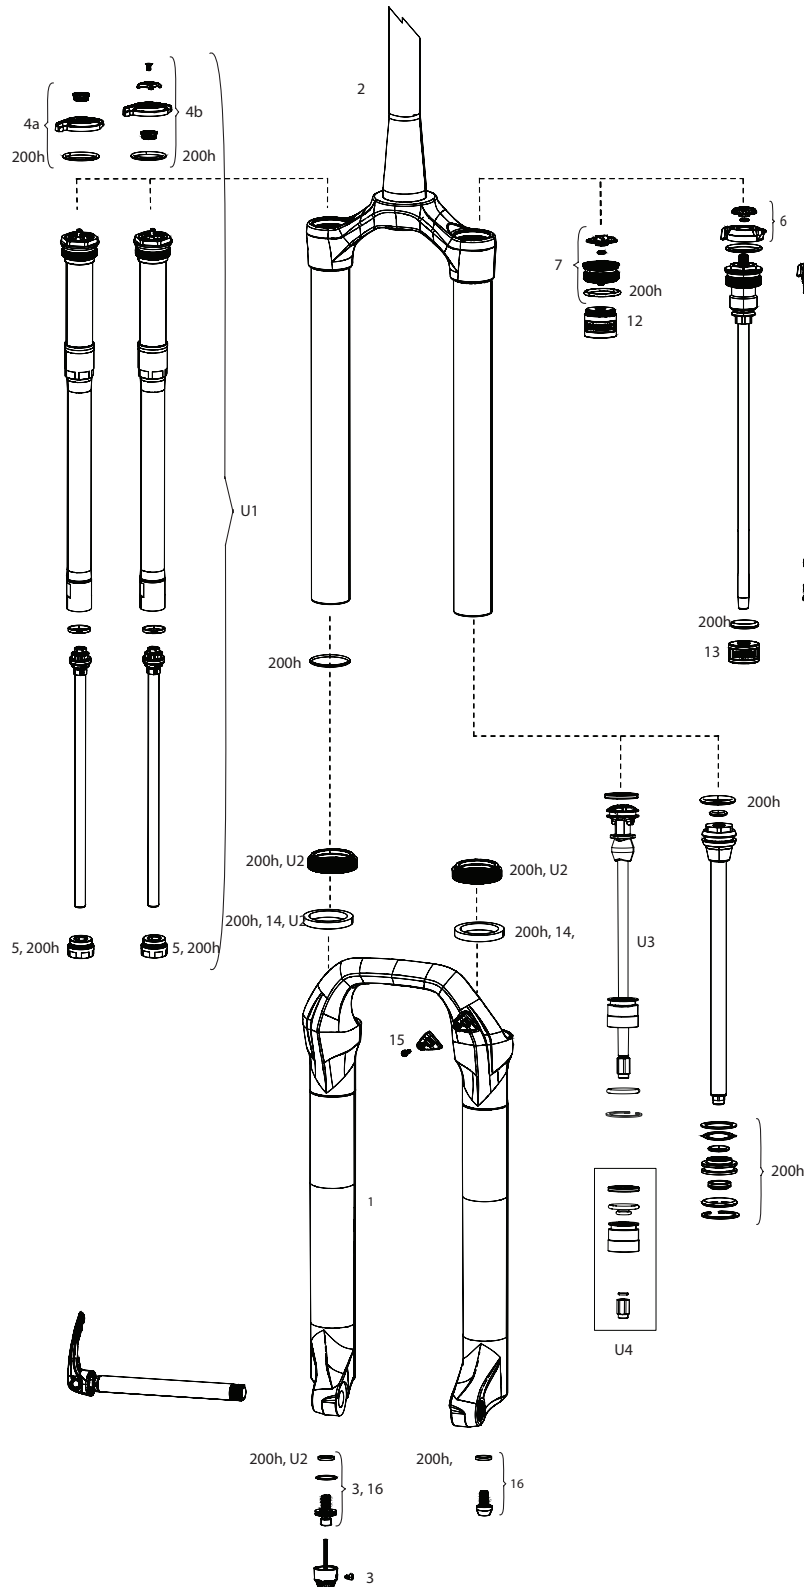

PIKE 29+ RCT3 B1/RC B1 (2017-2019)

FS-PIKE-RCT3-B1, FS-PIKE-RC-B1

1. **Note:**
1. 200 Hour service kits include replaceable o-rings, glide rings, retaining rings, crush washers, and crush washer retainers. All air service kits include replacement schrader valve cores. A2. Charger damper fluid -use RockShox Rear Suspension Damping Fluid 3wt.
  3. Charger lower leg lubricant - use RockShox Pike Suspension Oil, 0w-30.
  4. Charger damper bleed - use Bleed fitting Charger Damper and RockShox Charger Damper Standard Bleed Kit.
  5. For Travel Change and Bottomless Token options, see the respective pages in this catalog, listed in the Index.
  6. Pike Solo Air CSU's do not come with gradients printed on the stanchion tubes.
  7. Pike Boost Compatible threading for the top cap of the Charger Damper and Air Top Cap is specific to the Boost Compatible chassis.
  8. A complete decal and Maxle overview can be found in back of the catalog.