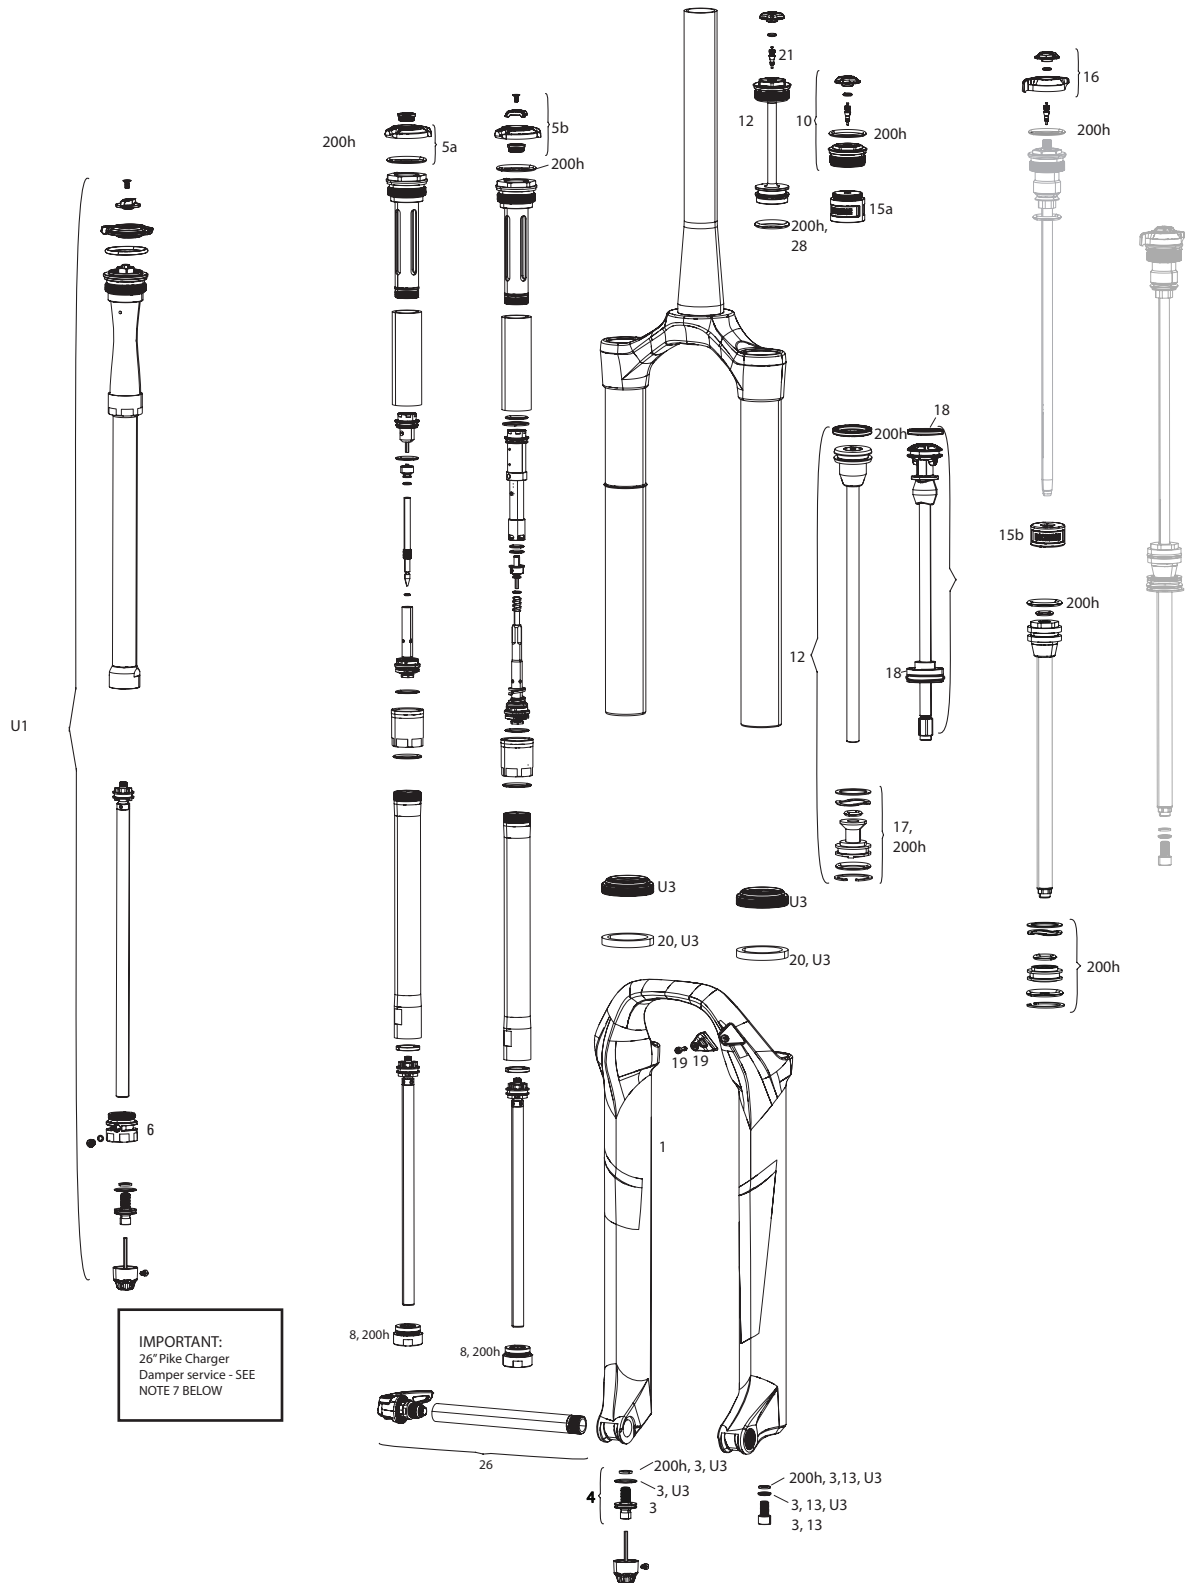

PIKE A1-A3 (2014-2017)

FS-PIKE-RCT3-A1, FS-PIKE-RC-A1, FS-PIKE-RCT3-A2, FS-PIKE-RC-A2, FS-PIKE-RCT3-A3

IMPORTANT:
26" Pike Charger
Damper service - SEE
NOTE 7 BELOW

Note:

1. Charger damper fluid - use RockShox Rear Suspension Damping Fluid 3wt.
2. Charger lower leg lubricant - use RockShox Pike Suspension Oil, 0w-30.
3. Charger damper bleed - use Bleed fitting Charger Damper and RockShox Charger Damper Standard Bleed Kit.
4. For Travel Change and Bottomless Token options, see the respective pages in this catalog, listed in the Index.
5. Pike Solo Air CSU's do not come with gradients printed on the stanchion tubes.
6. Pike Debonair seal head is not compatible with Solo Air Spring shaft.
7. **IMPORTANT:** When servicing 26" variants of Pike and moving to the new, upgraded seal head (contained in all Full Service Kits) for the first time, you must change the damper tube to 11.4018.063.000. The new damper tube will have a turned indicator mark on the lower section of the damper tube, see the Pike Service Manual for details. If your damper tube does not have this indicator mark, you must purchase the new damper tube to use the new, upgraded seal head.
8. A complete decal and maxle overview can be found in back of the catalog.