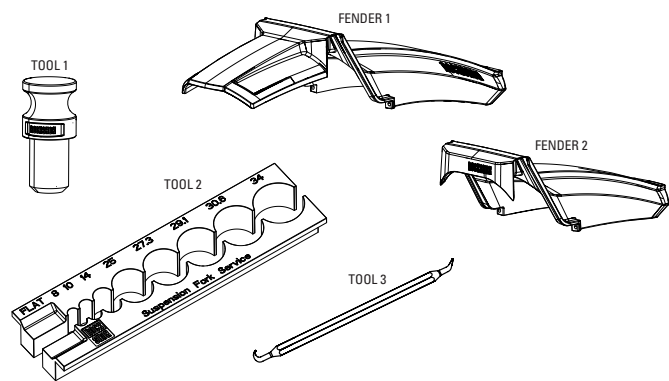

LYRIK E1 (2027+)

FS-LYRK-SEL-E1, FS-LYRK-SELP-E1, FS-LYRK-ULT-E1, FS-LYRK-UFA-E1

Note:
1. Lyrik E1 features all new 35mm chassis, Linear XL air spring, and modified Charger 3.2 damper with increased damping. No Gen-D compatibility.