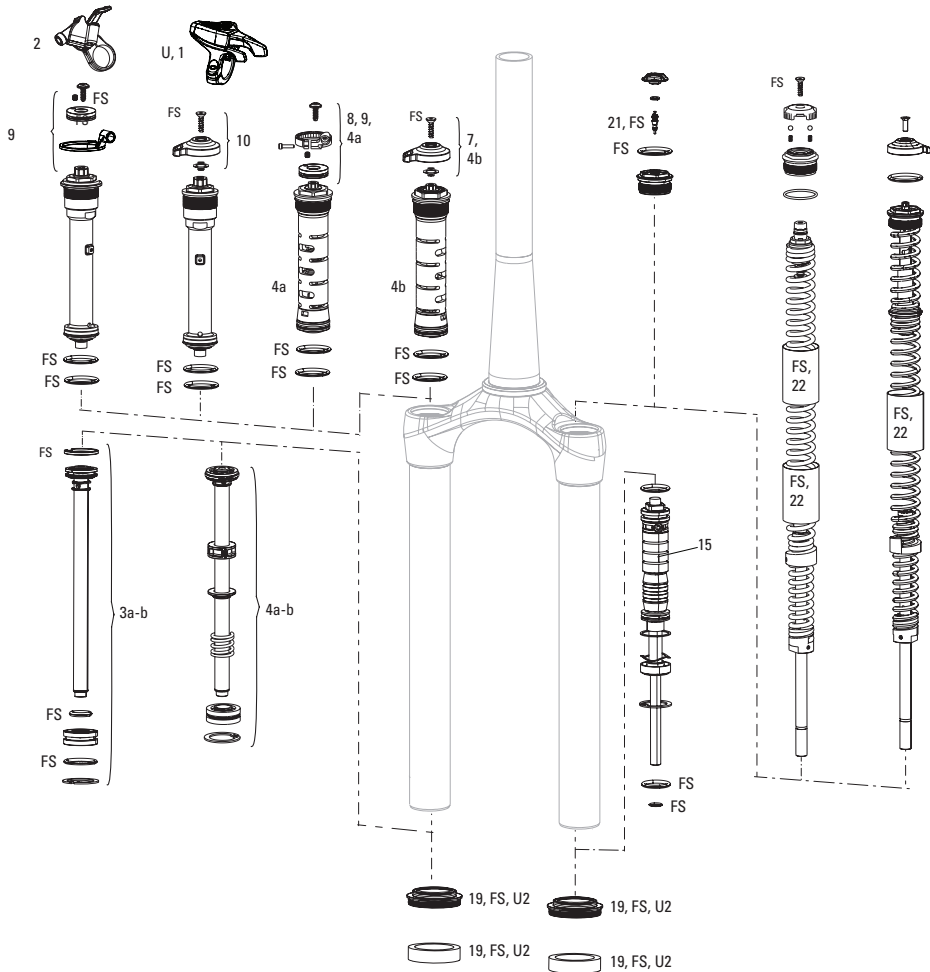

SEKTOR GOLD A1-B2 (2011-2017)

FS-SKTG-TK-B1, FS-SKTG-RL-A1, FS-SKRG-RL-B2, FS-SKTG-RL-B2

Note:

1. All basic service kits include the following replaceable wear items: o-rings, glide rings, dust seals, and foam rings.
2. Convert from Crown Adjust to Remote Adjust: Remote compression damper, remote compression adjuster spool, cable clamp and remote lever assembly.
3. Maximum Tire Diameter: 714mm Maximum Tire Width: 81mm
4. 32mm Boost lower legs use flangless wiper seals.
5. Decal pages can be found in back of the catalog.