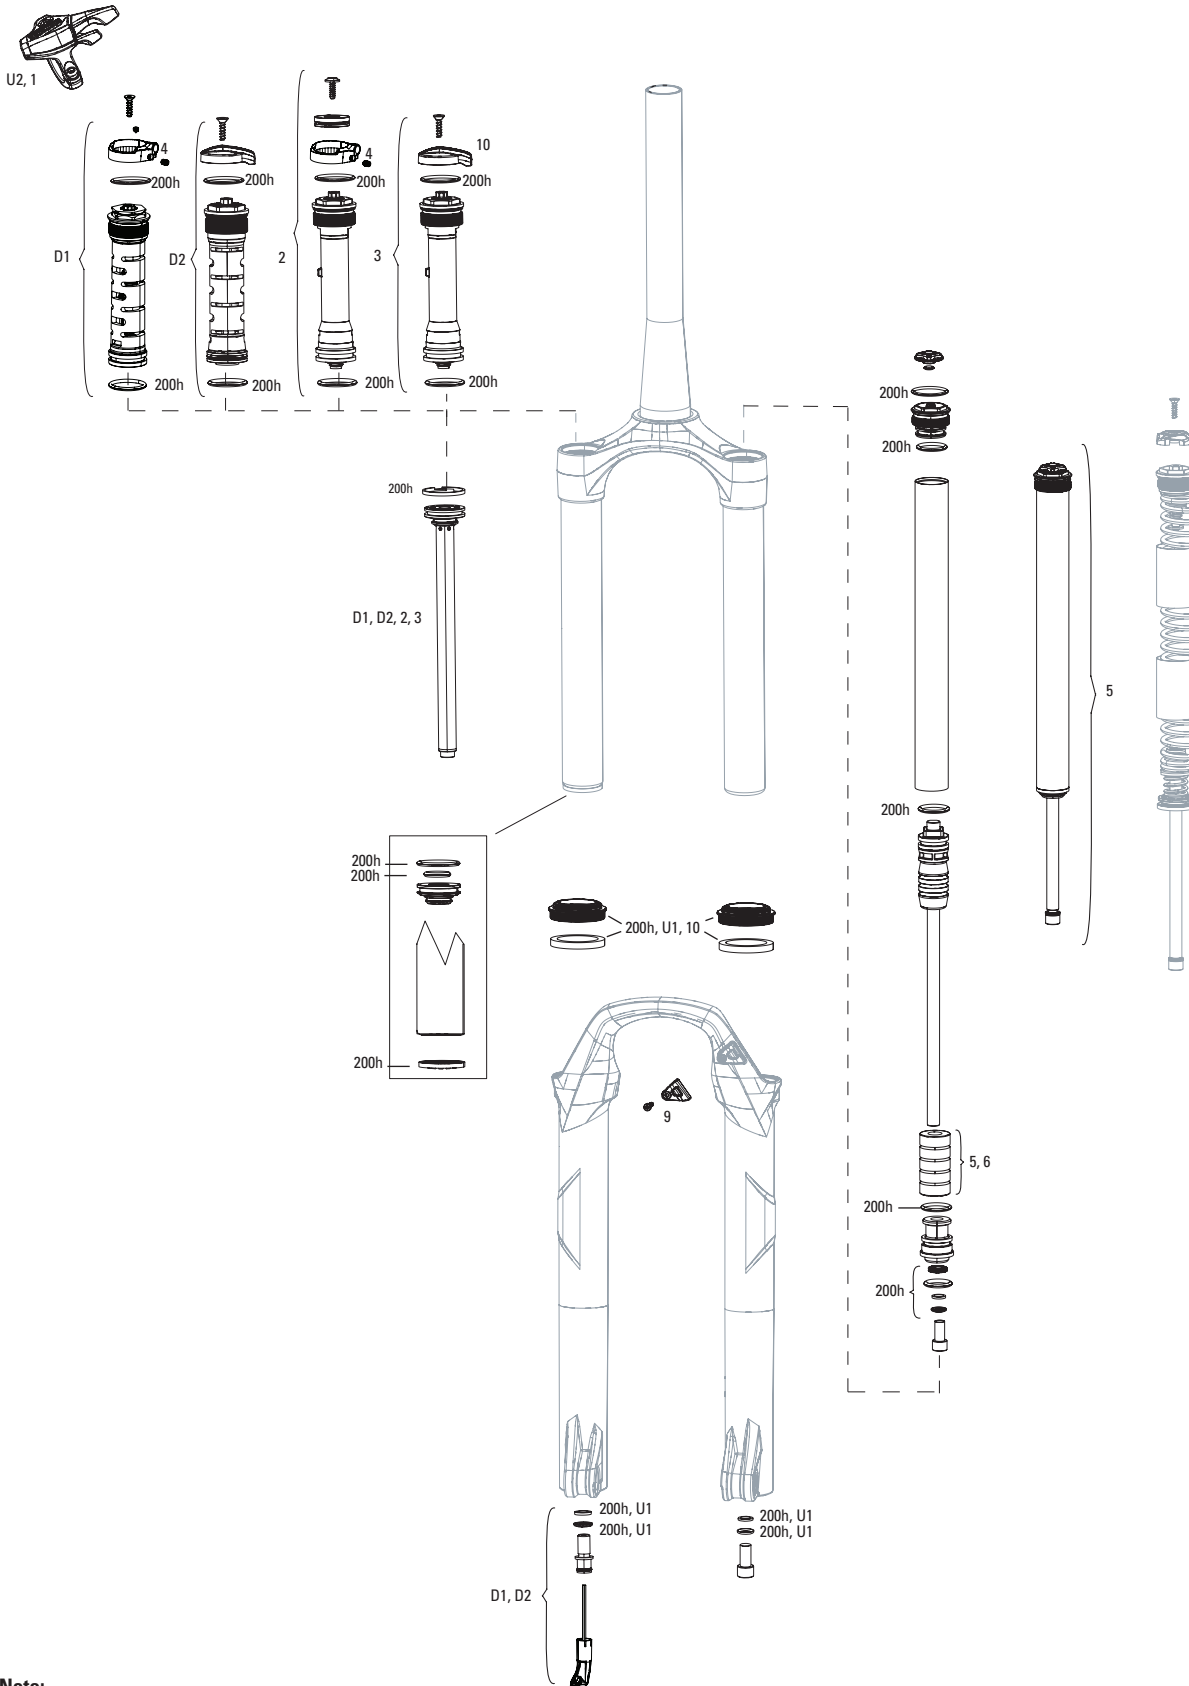

RECON TK B1/ RL B1 (2020)

FS-RCN-TK-B1, FS-RCN-RL-B1

Note:

1. All basic service kits include the following replaceable wear items: o-rings, glide rings, dust seals, and foam rings.
2. Use air spring kit to upgrade and change firmness in coil forks
3. Convert from Crown Adjust to Remote Adjust: Remote compression damper requires remote compression adjuster spool, cable clamp and remote lever assembly.
4. Maximum Tire Diameter: 710mm Maximum Tire Width: 62mm
5. Recon Silver RL B1/TK B1 32mm lower legs use flangless wiper seals.