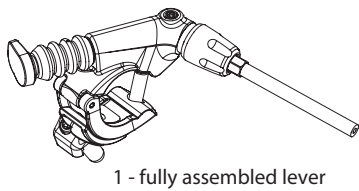

REVERB/REVERB STEALTH REMOTE A1-A2 (2011-2016)

RM-RVB-A1, RM-RVB-A2

Note:

1. A1 - Remote silver adjuster knob - compatible with A1 Reverb only (2011-2013)
2. A2 - Remote black adjuster knob - compatible with A2 & B1 Reverb only (2013-2016)
3. A1 - specific parts not compatible with A2

REVERB / REVERB STEALTH REMOTE A1-A2 (2011-2016)

RM-RVB-A1, RM-RVB-A2

MATCHMAKER CLAMP	
3	11.5315.049.010 DISC BRAKE LEVER CLAMP SHIFTER MOUNTING BRACKET - (MMX) LEFT -GUIDE ULT/RSC/RS/RE/R,LEVEL ULT/TLM/TL, CODE RSC/R, DB5 ELIXIR 9/7/CR MAG/X0/ XX, QTY 1
3	11.5315.049.020 DISC BRAKE LEVER CLAMP SHIFTER MOUNTING BRACKET - (MMX) RIGHT -GUIDE ULT/RSC/RS/RE/R,LEVEL ULT/TLM/TL, CODE RSC/R, DB5 ELIXIR 9/7/CR MAG/X0/ XX, QTY 1
4	11.6818.001.000 REMOTE DISCRETE PUCK - HYDRAULIC REMOTE (SPACER) FOR XLOC REMOTES QTY2
BARBS	
5	11.6815.022.010 SEATPOST HOSE BARB - REVERB POST (QTY 1) - REVERB
5	11.6815.022.020 SEATPOST HOSE BARB - REVERB POST (QTY 10) - REVERB
6	11.6815.022.030 REMOTE HOSE BARB - REVERB REMOTE (QTY 1) - REVERB
6	11.6815.022.040 REMOTE HOSE BARB - REVERB REMOTE (QTY 10) - REVERB
TOOLS	
7	00.6815.066.030 SEATPOST BARB CONNECTOR - REVERB STEALTH
8	00.6815.066.020 SEATPOST BLEED TOOL - REVERB
9	00.6815.066.010 SEATPOST OIL HEIGHT TOOL - REVERB
10	00.6818.043.000 SEATPOST IFF HEIGHT TOOL (210MM LENGTH) - REVERB AXS/REVERB A1-B1/REVERB STEALTH A2-C1
11	11.6815.025.010 SEATPOST HYDRAULIC HOSE - (2000MM) KIT (INCLUDES NEW HOSE, NEW STRAIN RELIEF, NEW BARB) - REVERB A1-B1
12	11.6818.055.000 SEATPOST BLEED SCREW - REVERB STEALTH & REVERB REMOTE (INCLUDES BLEED SCREWS & O-RINGS) (QTY 10) REVERB REMOTE A1-A2, REVERB STEALTH A1-C1 (2011-2020)