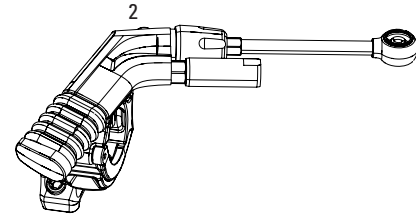

XLOC FULL SPRINT A1 (2014-2019)

1	00.4318.004.001	REMOTE UPGRADE KIT - XLOC FULL SPRINT - INCLUDES MOTION CONTROL X DNA COMP DAMPER, REAR SHOCK HYDRAULIC HOSE, BLEED SYRINGES, LEFT, MMX, BLACK - SIDB (2011-2016)
1	00.4318.004.002	REMOTE UPGRADE KIT - XLOC FULL SPRINT - INCLUDES MOTION CONTROL X DNA COMP DAMPER, REAR SHOCK HYDRAULIC HOSE, BLEED SYRINGES, RIGHT, MMX, BLACK - SIDB (2011-2016)
2	11.4315.013.070	REMOTE - XLOC FULL SPRINT LEFT GOLD ADJUSTER (INCLUDES HOSE/BANJO) - SID/REVELATION/MONARCH XX
2	11.4315.013.080	REMOTE - XLOC FULL SPRINT RIGHT GOLD ADJUSTER (INCLUDES HOSE/BANJO) - SID/REVELATION/MONARCH XX
3	11.4318.007.000	REMOTE BUTTON KIT - XLOC FULL SPRINT (INCLUDES, BUTTON, BOOT, HYDRAULIC PISTON ASSEMBLY, XLOC FULL SPRINT) -XLOC FULL SPRINT W/GOLD ADJUSTER
4	11.4318.008.000	REMOTE ADJUSTER KIT - XLOC FLOODGATE - XLOC SPRINT/FULL SPRINT - GOLD ADJUSTER 2014-2016
5	11.4018.060.000	REMOTE HYDRAULIC HOSE KIT - (INCLUDES RETAINING RING, BANJO O-RINGS & HOSE BARB O-RING) - XLOC
7	11.4318.002.020	REMOTE HYDRAULIC HOSE KIT - 2000M XLOC FULL SPRINT CONNECTAMAJIG (INCLUDES, BARB, COMPRESSION NUT & CONNECTAMAJIG) - MONARCH XX FULLSPRINT
8	11.4318.005.000	REMOTE CONNECTAMAJIG COLLAR - BLACK - REVERB/XLOC FULL SPRINT
10	11.6818.001.000	REMOTE DISCRETE PUCK - HYDRAULIC REMOTE (SPACER) FOR XLOC REMOTES QTY2
11	11.5315.049.010	DISC BRAKE LEVER CLAMP SHIFTER MOUNTING BRACKET - (MMX) LEFT -GUIDE ULT/RSC/RS/RE/R,LEVEL ULT/TLM/TL, CODE RSC/R, DB5 ELIXIR 9/7/CR MAG/X0/ XX, QTY 1
11	11.5315.049.020	DISC BRAKE LEVER CLAMP SHIFTER MOUNTING BRACKET - (MMX) RIGHT -GUIDE ULT/RSC/RS/RE/R,LEVEL ULT/TLM/TL, CODE RSC/R, DB5 ELIXIR 9/7/CR MAG/X0/ XX, QTY 1
ns	00.4318.098.000	ROCKSHOX UNIVERSAL BLEED KIT (INCLUDES 2 SYRINGES, 2 STANDARD FITTINGS, CHARGER FITTING, AND REVERB BLEEDING EDGE FITTING)
ns	11.4315.021.070	ROCKSHOX REVERB HYDRAULIC FLUID, 120ML BOTTLE - REVERB A1-B1 POST/ALL REVERB REMOTES/SPRINT REMOTES
ns	11.4015.354.040	ROCKSHOX REVERB HYDRAULIC FLUID, 1 LITER BOTTLE - REVERB A1-B1 POST/ALL REVERB REMOTES/SPRINT REMOTES