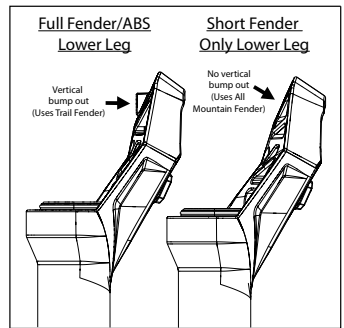

PSYLO SILVER RC/R A1 (2025+)

FS-PSYL-SRC-A1, FS-PSYL-SR-A1, FS-PSYL-SRCF-A1, FS-PSYL-SRF-A1

Note:
1. Fender mounting bolts are M3-5x11mm.
2. Psylo A1 has three lower leg variants: ABS + full fender (OE-only, takes "Trail" short fender), hidden full fender (OE-only, takes "Trail" short fender), and non-full fender (OE + AM, takes "All Mountain" short fender). Either variant that can accept a full fender has a "bump" on the back of the arch to provide a mounting surface for a full fender that is parallel to the upper tubes. See image above for identification reference.
3. To convert from crown lockout to remote, or vice versa, a full damper assembly is required.
4. Use air spring kit to upgrade and change firmness in coil forks.