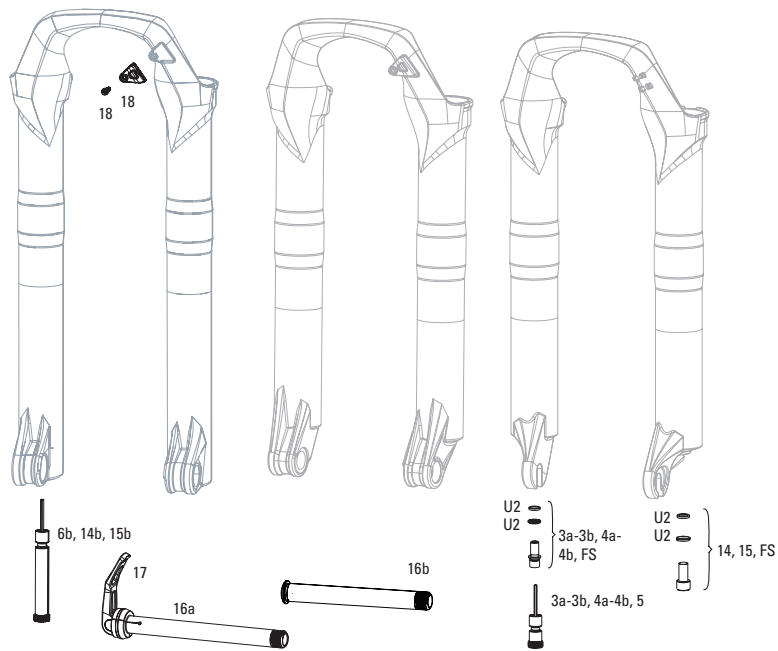

SEKTOR GOLD A1-B2 (2011-2017)

FS-SKTG-TK-B1, FS-SKTG-RL-A1, FS-SKRG-RL-B2, FS-SKTG-RL-B2

Note:

1. All basic service kits include the following replaceable wear items: o-rings, glide rings, dust seals, and foam rings.
2. Convert from Crown Adjust to Remote Adjust: Remote compression damper, remote compression adjuster spool, cable clamp and remote lever assembly.
3. Maximum Tire Diameter: 714mm Maximum Tire Width: 81mm
4. 32mm Boost lower legs use flangless wiper seals.
5. Decal pages can be found in back of the catalog.