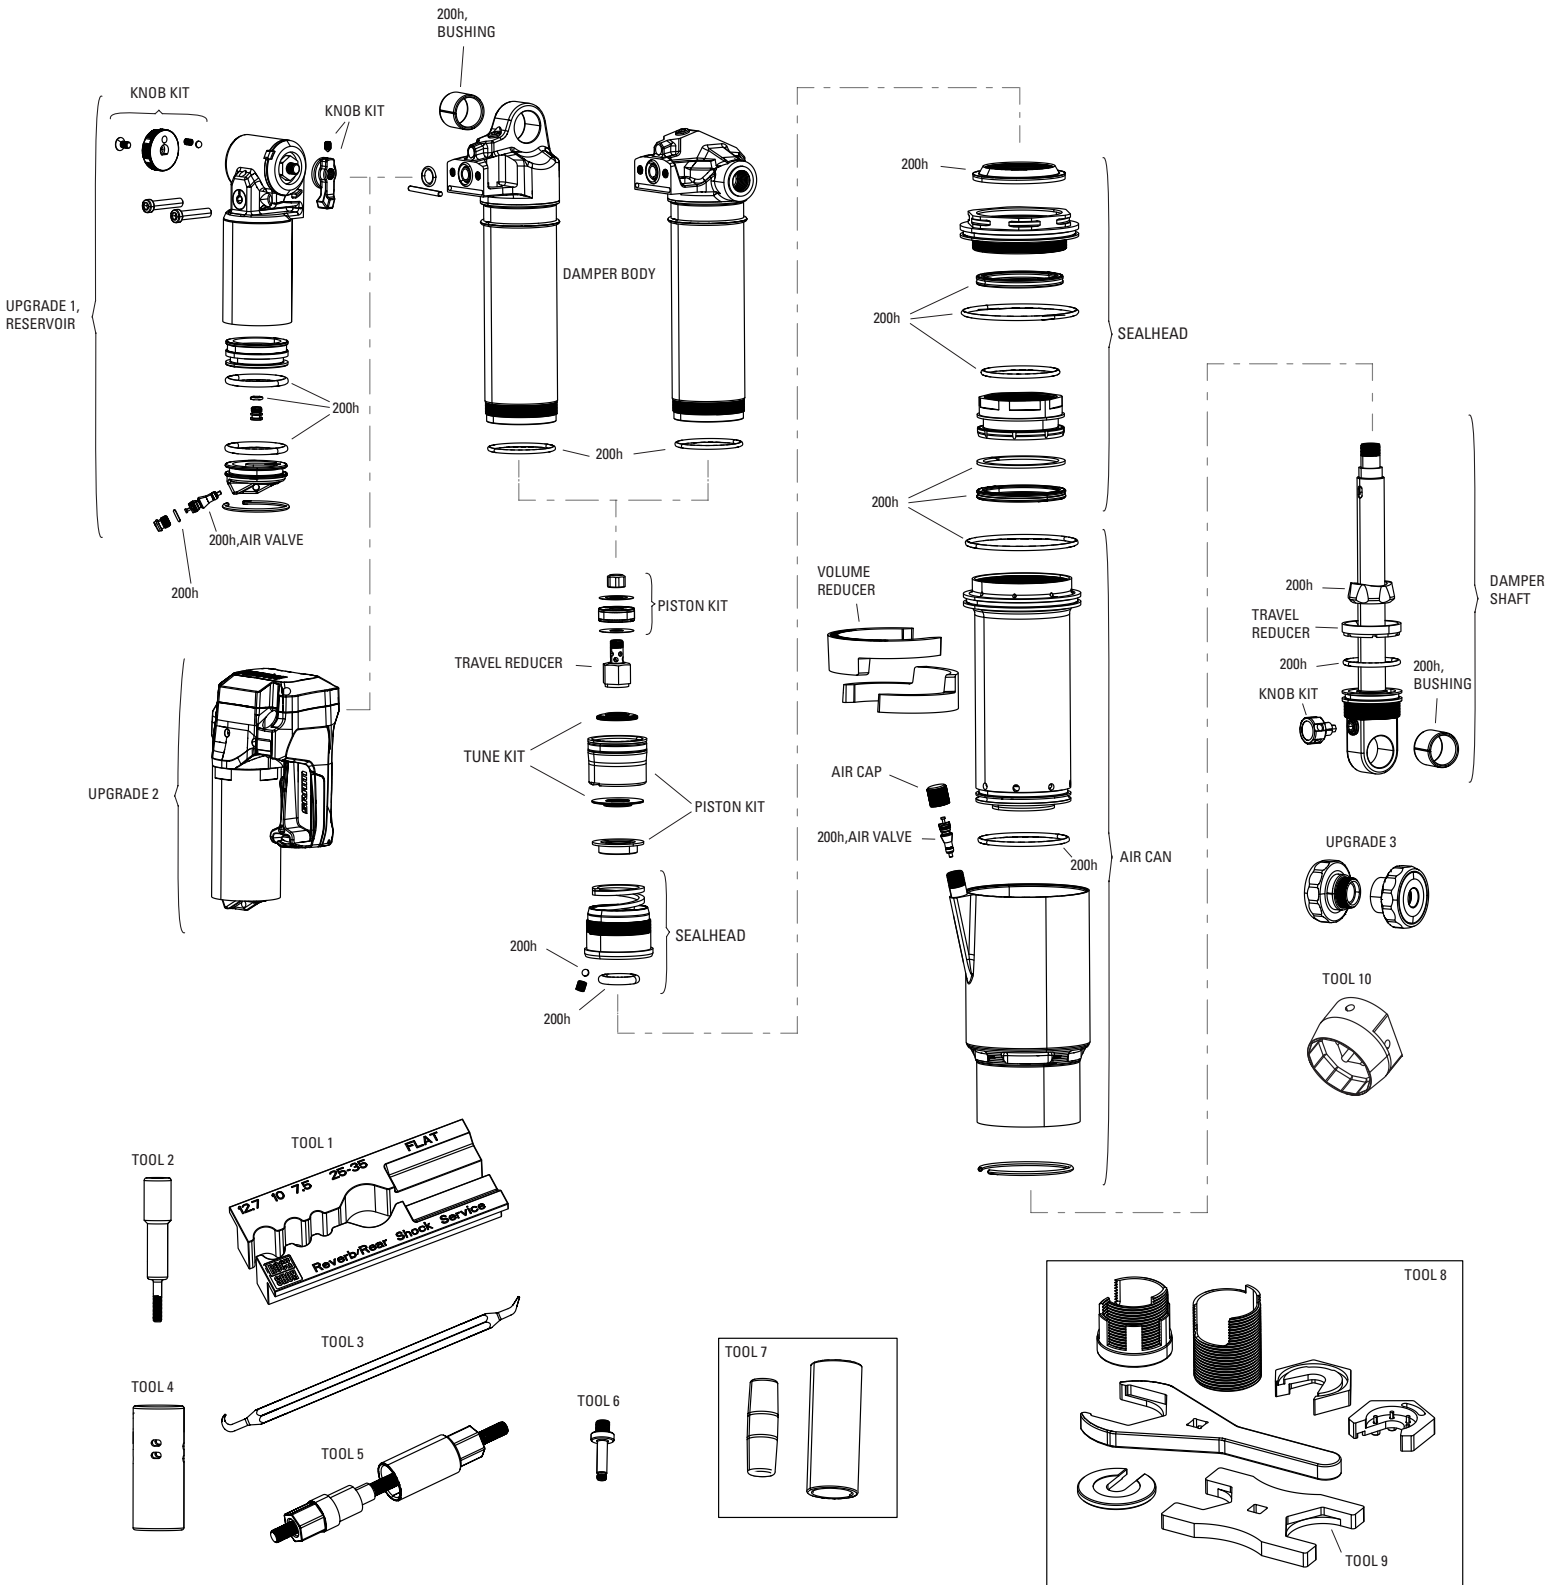

VIVID AIR D1 (2027+)

RS-VIVD-BSE-D1, RS-VIVD-SEL-D1, RS-VIVD-SELP-D1, RS-VIVD-ULT-D1, RS-VIVD-UDH-D1

Note:

1. Vivid Air D1 is an entirely new chassis. Only damper bodies are forward/backward compatible.
2. See the RockShox Rear Shock Piston Tuning Guide for detailed information regarding the shim stack order for the rebound and compression dampers
3. Travel change only recommended within root size ranges: 37.5-45, 47.5-55, 57.5-65, and 67.5-75. Travel change will result in incorrect sag gradients. Damper body, damper shaft, and air can are also REQUIRED if changing outside root size.
4. Vivid Air D1 is engineered to be assembled with MAXIMA SG920 grease (included in service kits). Seals are not compatible with any other grease.