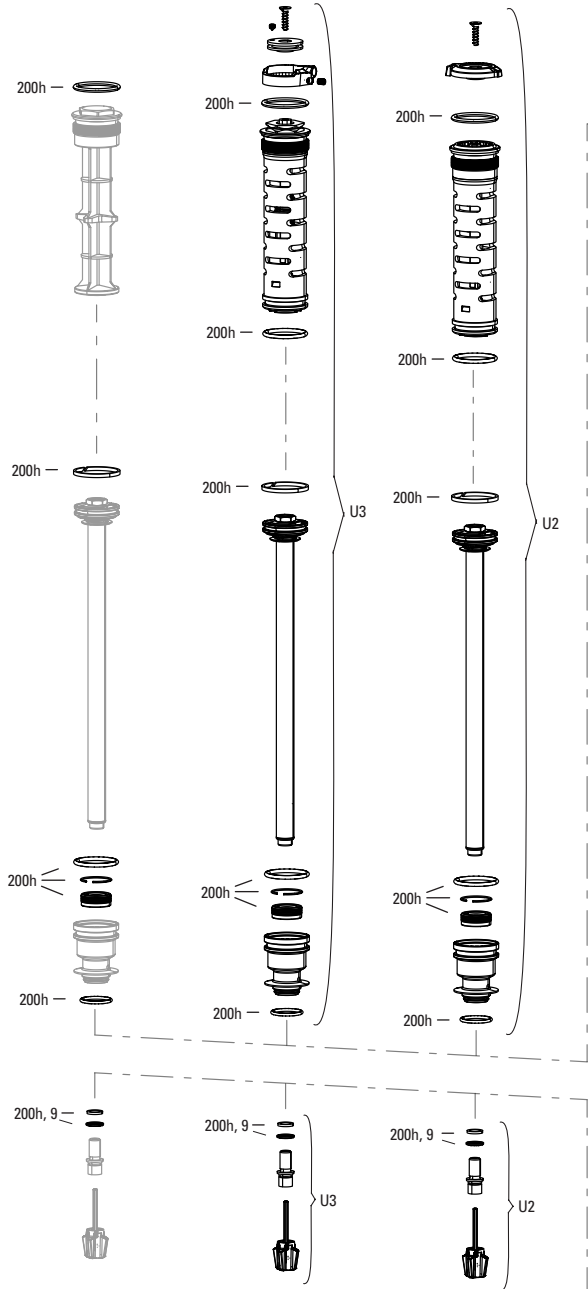

PSYLO SILVER RC/R A1 (2025+)

FS-PSYL-SRC-A1, FS-PSYL-SR-A1, FS-PSYL-SRCF-A1, FS-PSYL-SRF-A1

Note:
1. Fender mounting bolts are M3-5x11mm.
2. Psylo A1 has three lower leg variants: ABS + full fender (OE-only, takes "Trail" short fender), hidden full fender (OE-only, takes "Trail" short fender), and non-full fender (OE + AM, takes "All Mountain" short fender). Either variant that can accept a full fender has a "bump" on the back of the arch to provide a mounting surface for a full fender that is parallel to the upper tubes. See image above for identification reference.
3. To convert from crown lockout to remote, or vice versa, a full damper assembly is required.
4. Use air spring kit to upgrade and change firmness in coil forks.