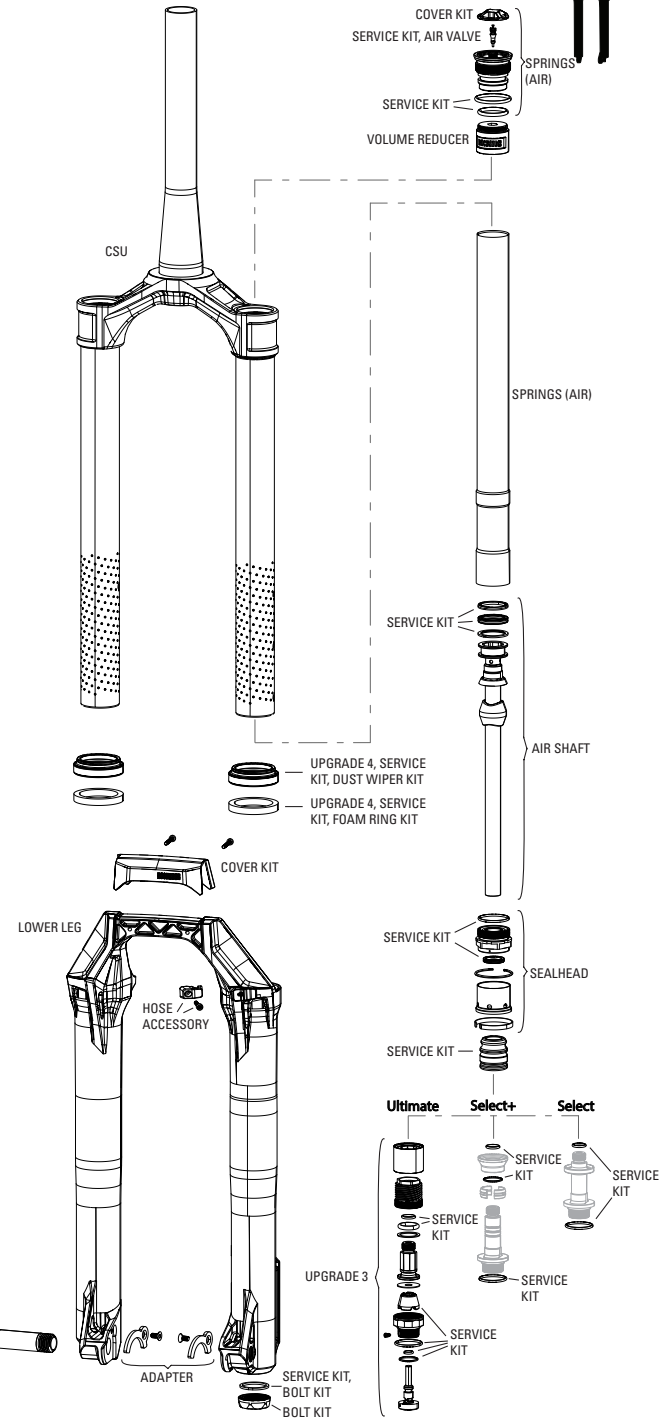

LYRIK E1 (2027+)

FS-LYRK-SEL-E1, FS-LYRK-SELP-E1, FS-LYRK-ULT-E1, FS-LYRK-UFA-E1

Note:
1. Lyrik E1 features all new 35mm chassis, Linear XL air spring, and modified Charger 3.2 damper with increased damping. No Gen-D compatibility.