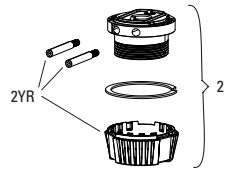

REVERB AXS B1+ (2026+)

SP-RVB-AXS-B1, SP-RVB-AXS-B2

Note:

1. 30.9mm/31.6mm chassis are unique from the 34.9mm chassis. Parts are not interchangeable between 30.9mm/31.6mm and 34.9mm.
2. 30.9mm and 31.6mm lower tubes are interchangeable within the same travel length.
3. Reverb AXS uses Maxima Dynamic Suspension Lube Heavy (included in service kit).
4. B2 generation changed from Micro-USB charger to USB-C charger included. No change to the seatpost itself.