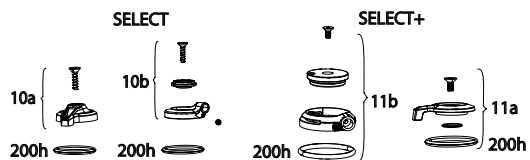

Note:
1. 2 Position dampers are compatible with OneLoc and 2P TwistLoc remotes.
2. 3 Position dampers are compatible with 3p TwistLoc remotes.
3. Complete damper upgrade kit required to convert from Crown Adjust to Cable Remote Adjust.
4. Decal and Maxle pages can be found in back of the catalog.
5. 15x110 Boost Maxle not compatible with 32mm SID C1. Use 15x100 Maxle. See parts page for compatible parts.