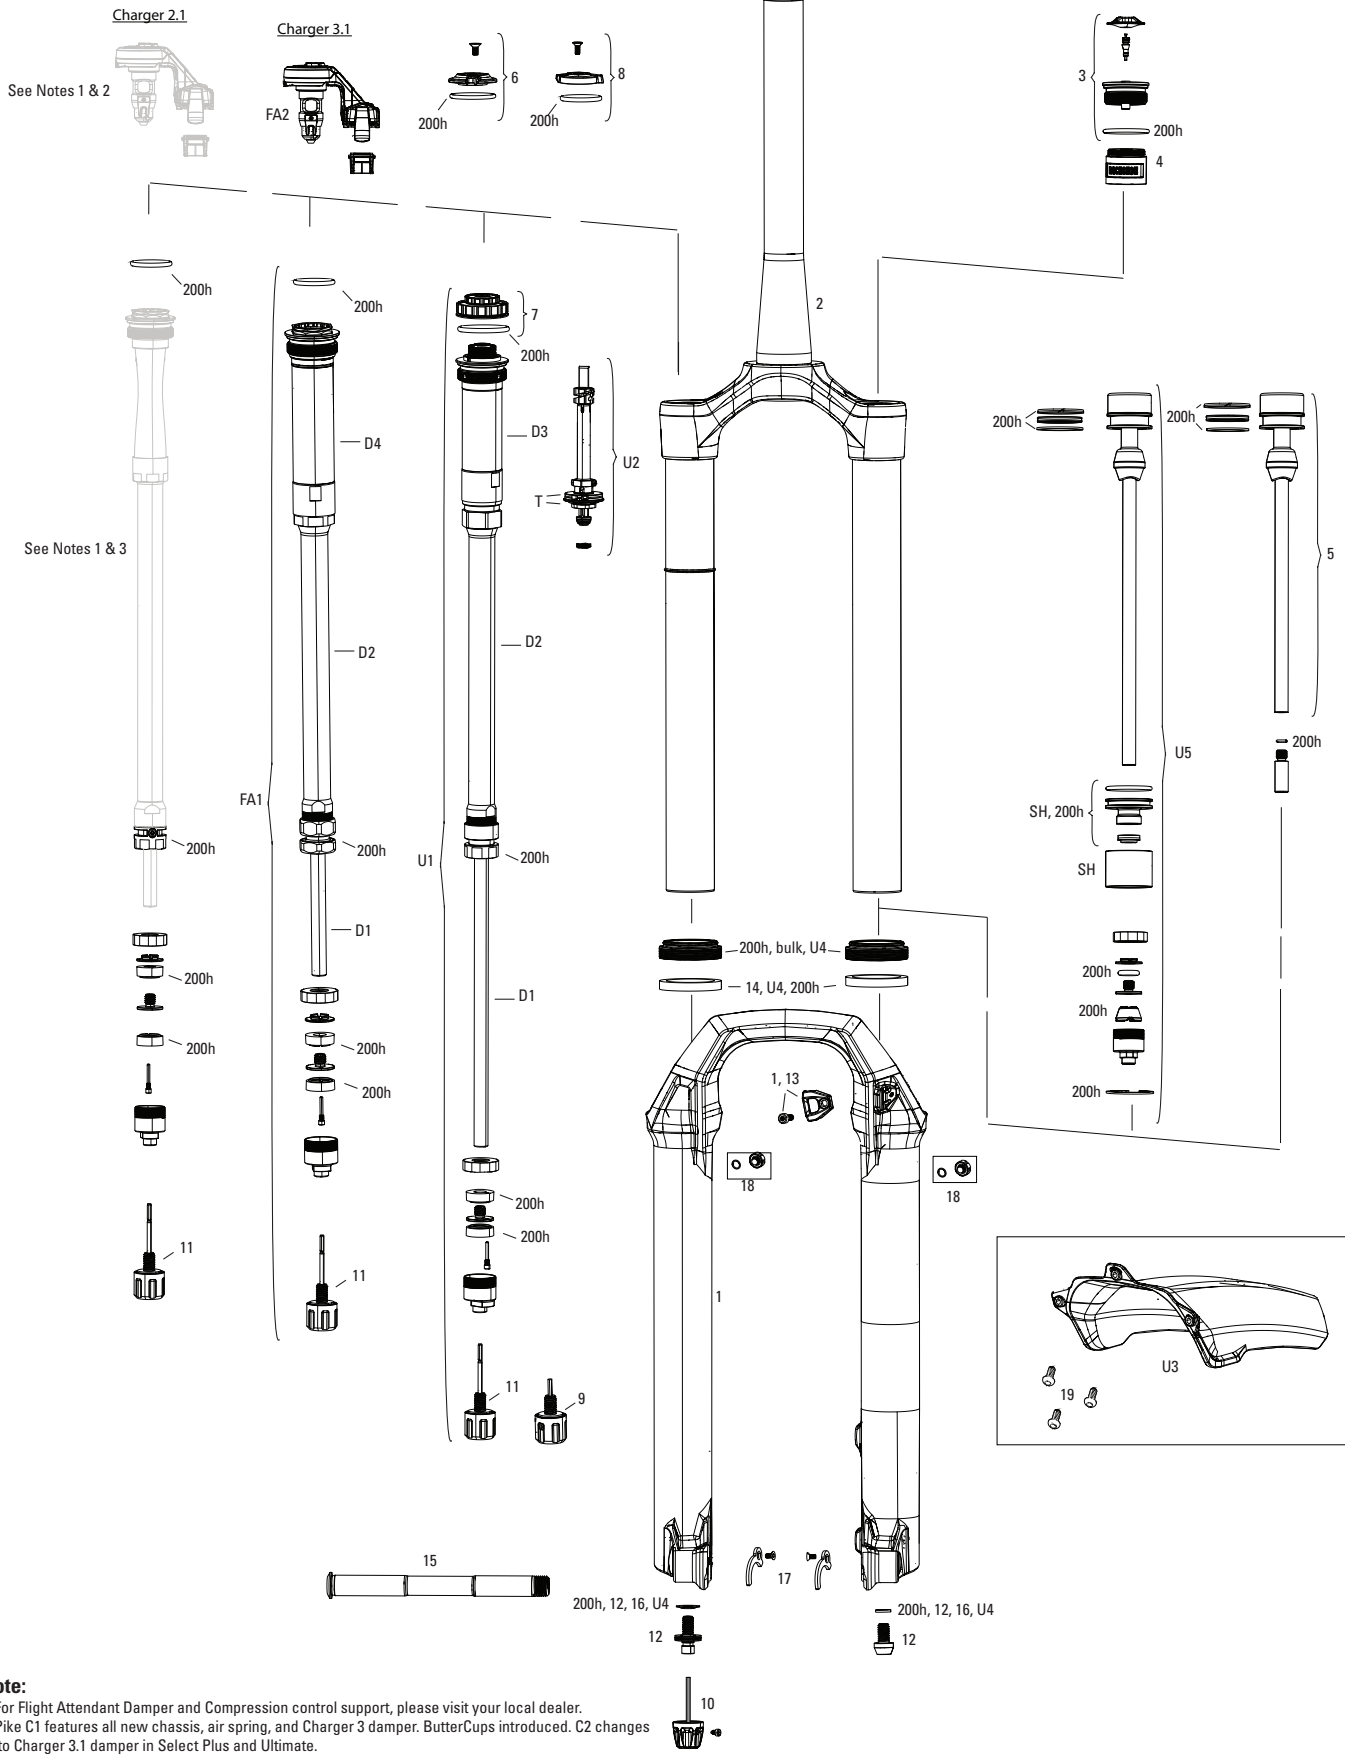

PIKE C1-C3 (2023+)

FS-PIKE-BSE-C1, FS-PIKE-SEL-C1, FS-PIKE-SELP-C1, FS-PIKE-ULT-C1, FS-PIKE-UFA-C1, FS-PIKE-SELP-C2, FS-PIKE-ULT-C2, FS-PIKE-UFA-C2, FS-PIKE-UFA-C3

Note:

1. For Flight Attendant Damper and Compression control support, please visit your local dealer.
2. Pike C1 features all new chassis, air spring, and Charger 3 damper. ButterCups introduced. C2 changes to Charger 3.1 damper in Select Plus and Ultimate.
3. Flight Attendant dampers and control modules are not cross compatible between Charger 2.1 and Charger 3.1. Damper and module must match or damage can occur.
4. Fender bolts are M3-5x11 (qty 3)
5. UFA C3 generation changed from Micro-USB charger to USB-C charger included. No change to the fork itself.