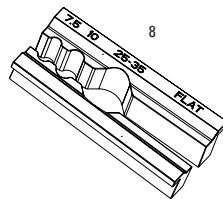

REVERB AXS B1+ (2026+)

SP-RVB-AXS-B1, SP-RVB-AXS-B2

Note:

- 1. 30.9mm/31.6mm chassis are unique from the 34.9mm chassis. Parts are not interchangeable between 30.9mm/31.6mm and 34.9mm.
- 2. 30.9mm and 31.6mm lower tubes are interchangeable within the same travel length.
- 3. Reverb AXS uses Maxima Dynamic Suspension Lube Heavy (included in service kit).
- 4. B2 generation changed from Micro-USB charger to USB-C charger included. No change to the seatpost itself.