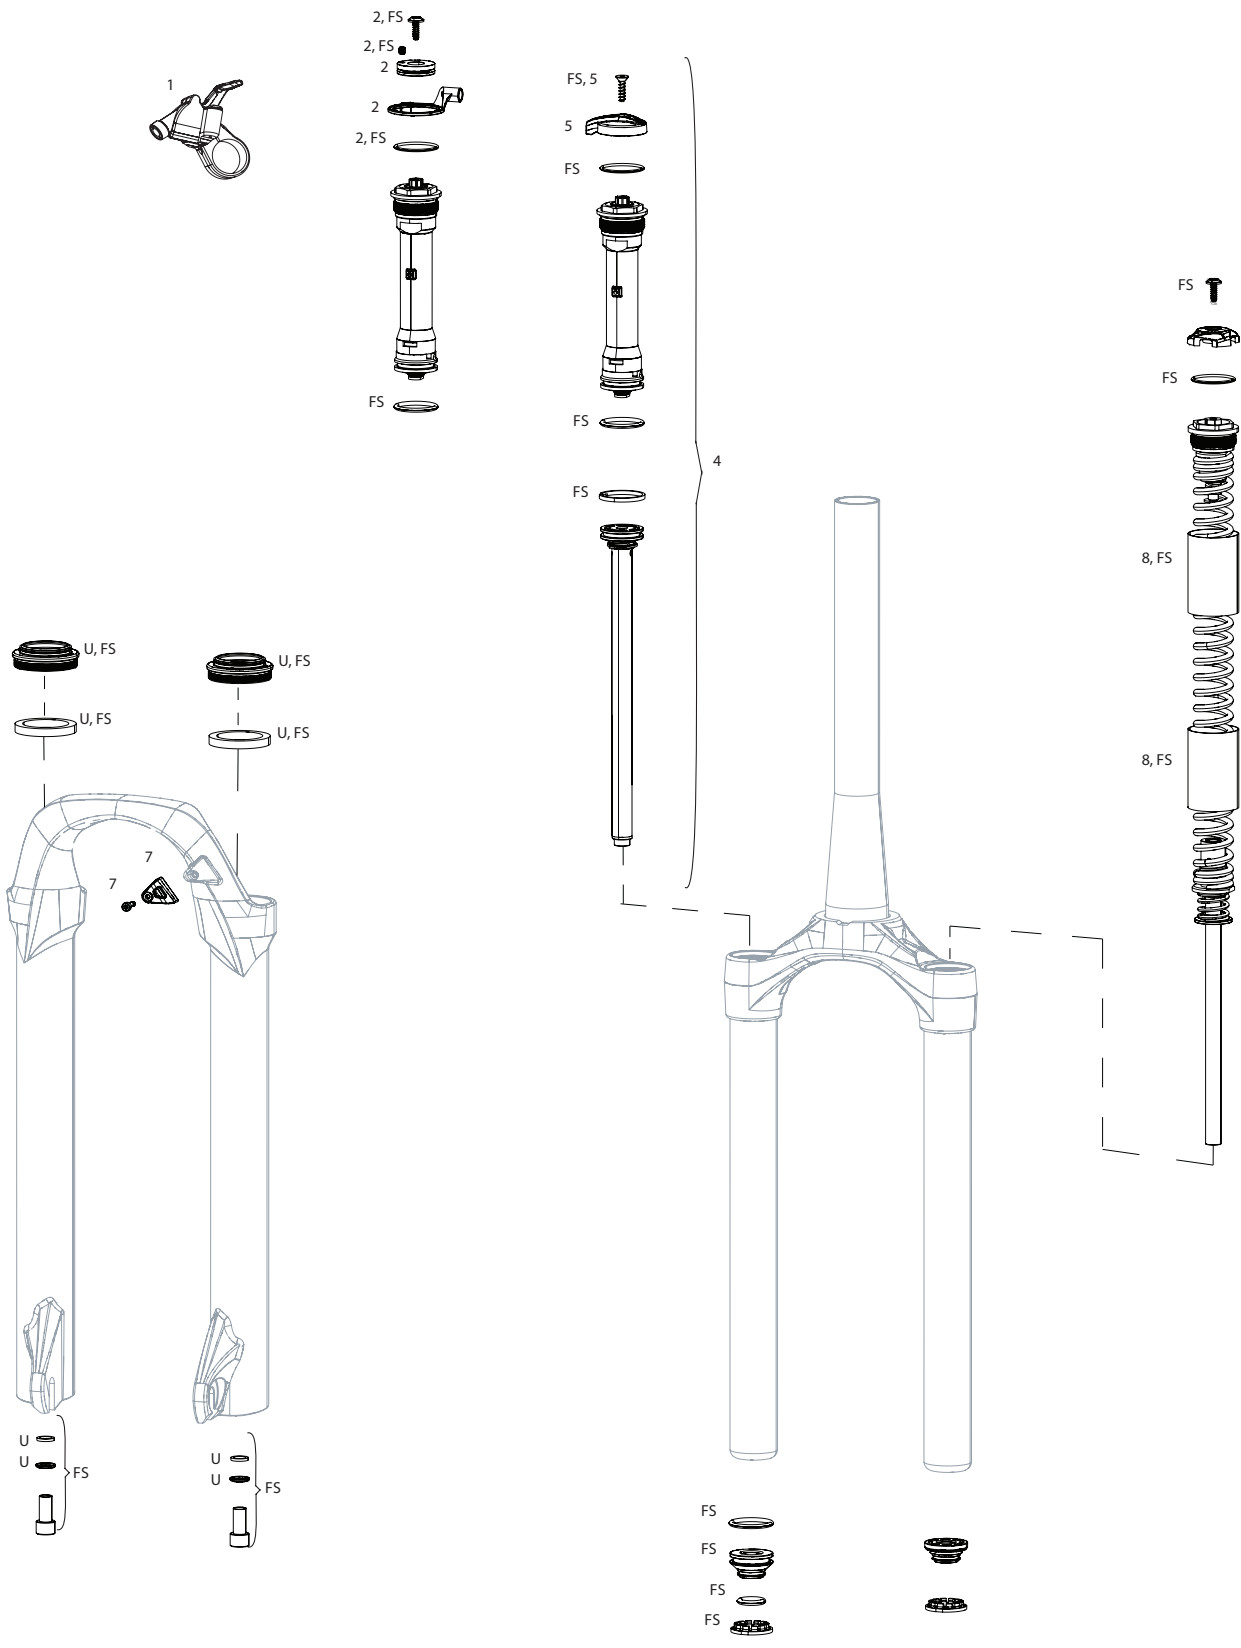

XC30 B1-B4 (2016-2020)

FS-XC30-TK-B1, FS-XC30-TK-B2, FS-XC30-TK-B3, FS-XC30-TK-B4

Note:
1. Full service kits include replaceable o-rings, glide rings, retaining rings, crush washers, crush washer retainers and shaft bolts/nuts. Not all service parts are pictured. All basic service kits include the following replaceable wear items: o-rings, glide rings, dust seals, and foam rings.
2. Decal page can be found in back of the catalog.
3. XC30 B1-B2 1.0mm CSU/Damper/Spring thread pitch. XC30 B3-B4 0.8mm CSU/Damper/Spring thread pitch.