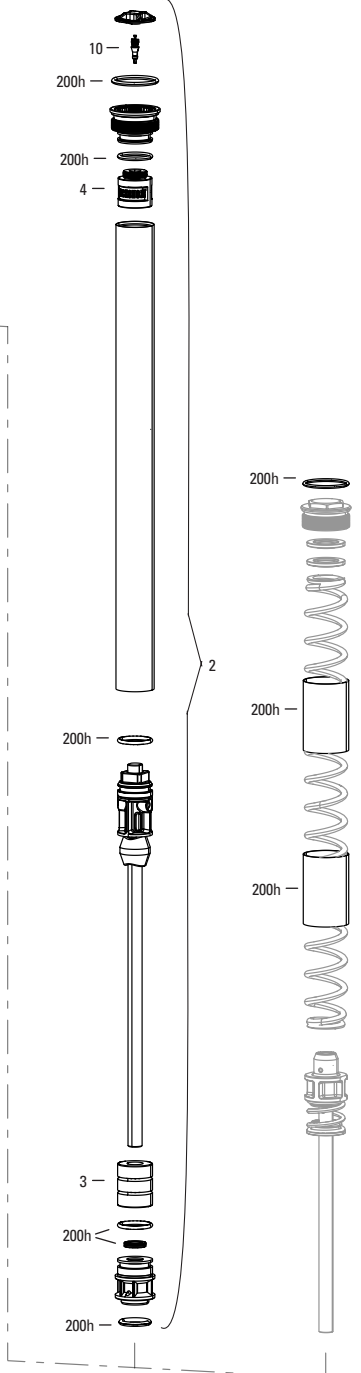

PSYLO SILVER RC/R A1 (2025+)

FS-PSYL-SRC-A1, FS-PSYL-SR-A1, FS-PSYL-SRCF-A1, FS-PSYL-SRF-A1

Note:
1. Fender mounting bolts are M3-5x11mm.
2. Psylo A1 has three lower leg variants: ABS + full fender (OE-only, takes "Trail" short fender), hidden full fender (OE-only, takes "Trail" short fender), and non-full fender (OE + AM, takes "All Mountain" short fender). Either variant that can accept a full fender has a "bump" on the back of the arch to provide a mounting surface for a full fender that is parallel to the upper tubes. See image above for identification reference.
3. To convert from crown lockout to remote, or vice versa, a full damper assembly is required.
4. Use air spring kit to upgrade and change firmness in coil forks.