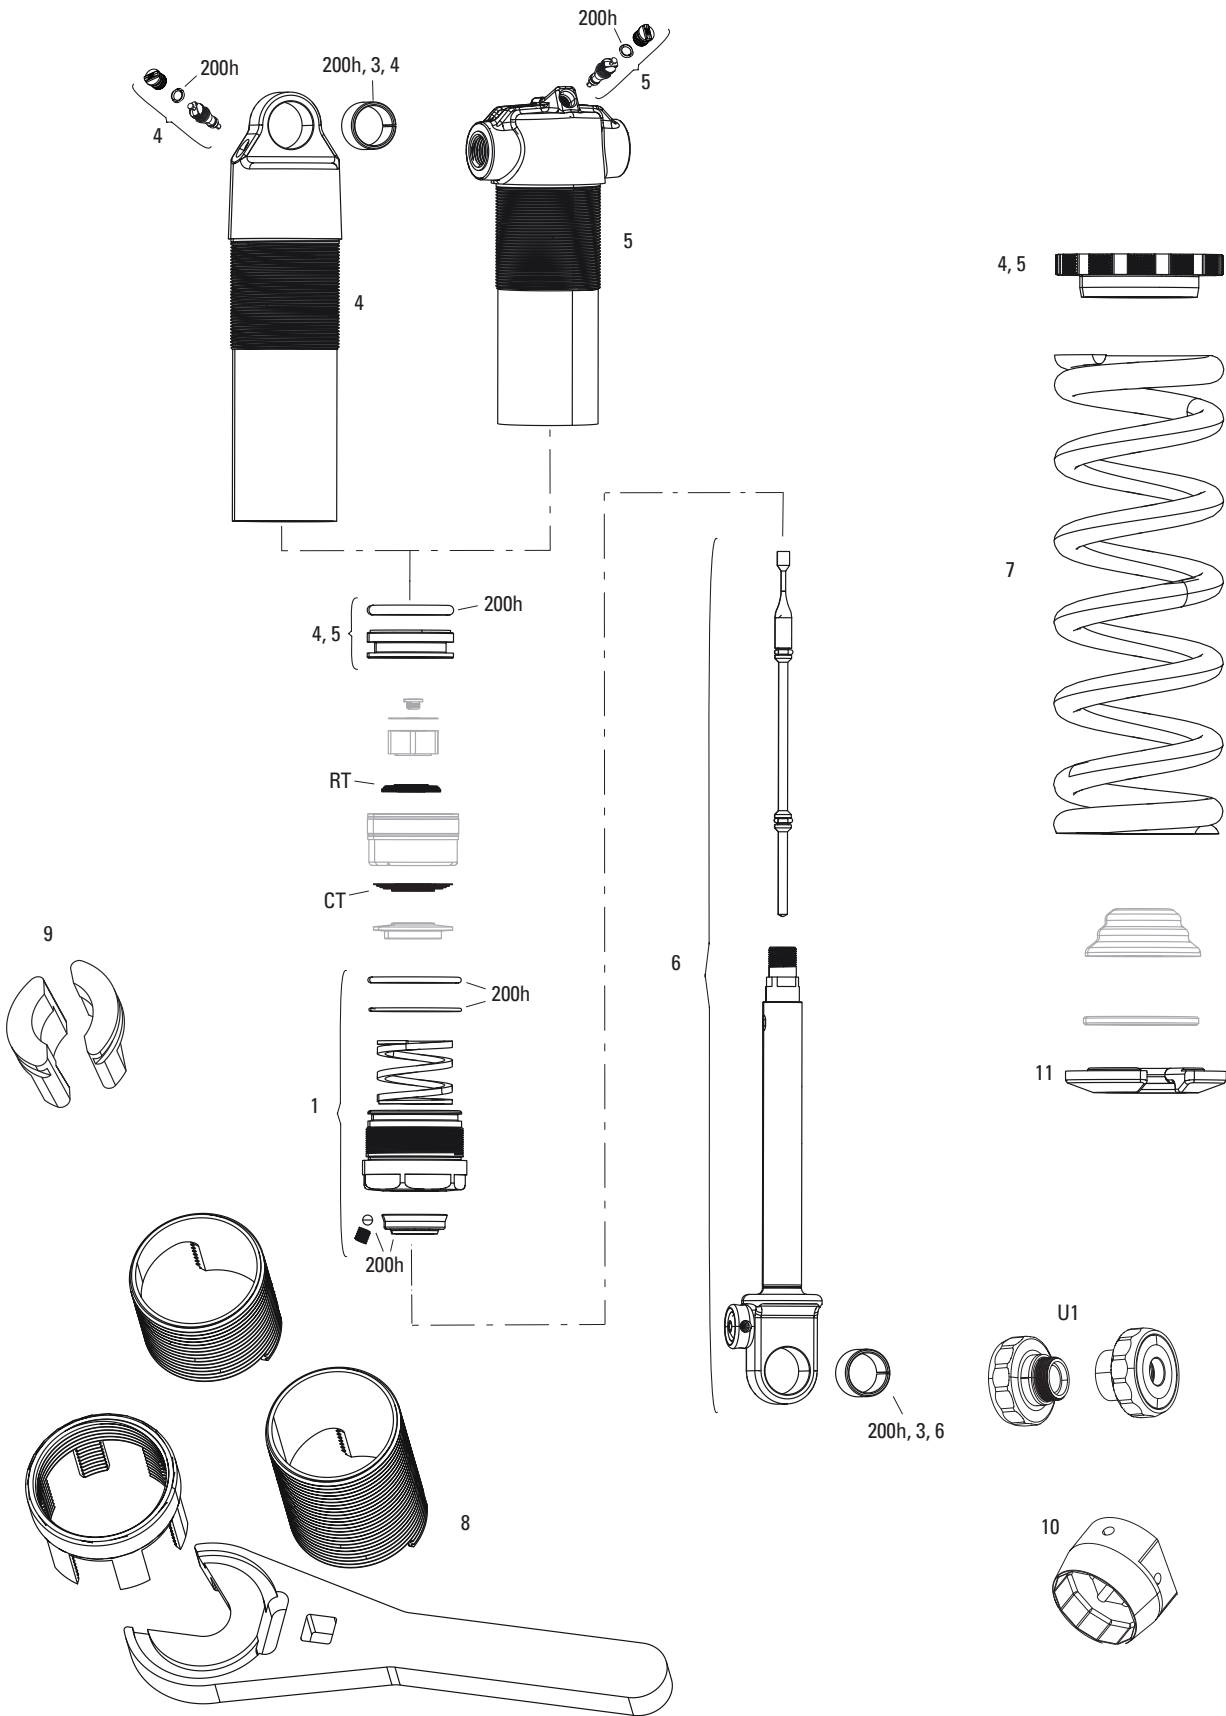

DELUXE COIL B1 (2023+)
RS-DLXC-SEL-B1

Note:

1. See the RockShox Rear Shock Piston Tuning Guide for detailed information regarding the shim stack order for the rebound and compression dampers