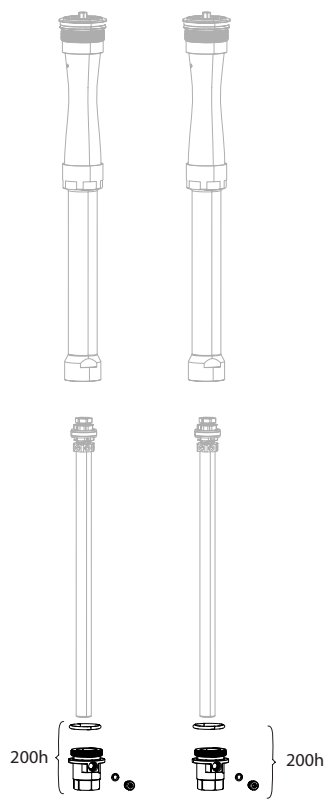

Note:
1. 2 Position dampers are compatible with OneLoc and 2P TwistLoc remotes.
2. 3 Position dampers are compatible with 3p TwistLoc remotes.
3. Complete damper upgrade kit required to convert from Crown Adjust to Cable Remote Adjust.
4. Decal and Maxle pages can be found in back of the catalog.
5. 15x110 Boost Maxle not compatible with 32mm SID C1. Use 15x100 Maxle. See parts page for compatible parts.