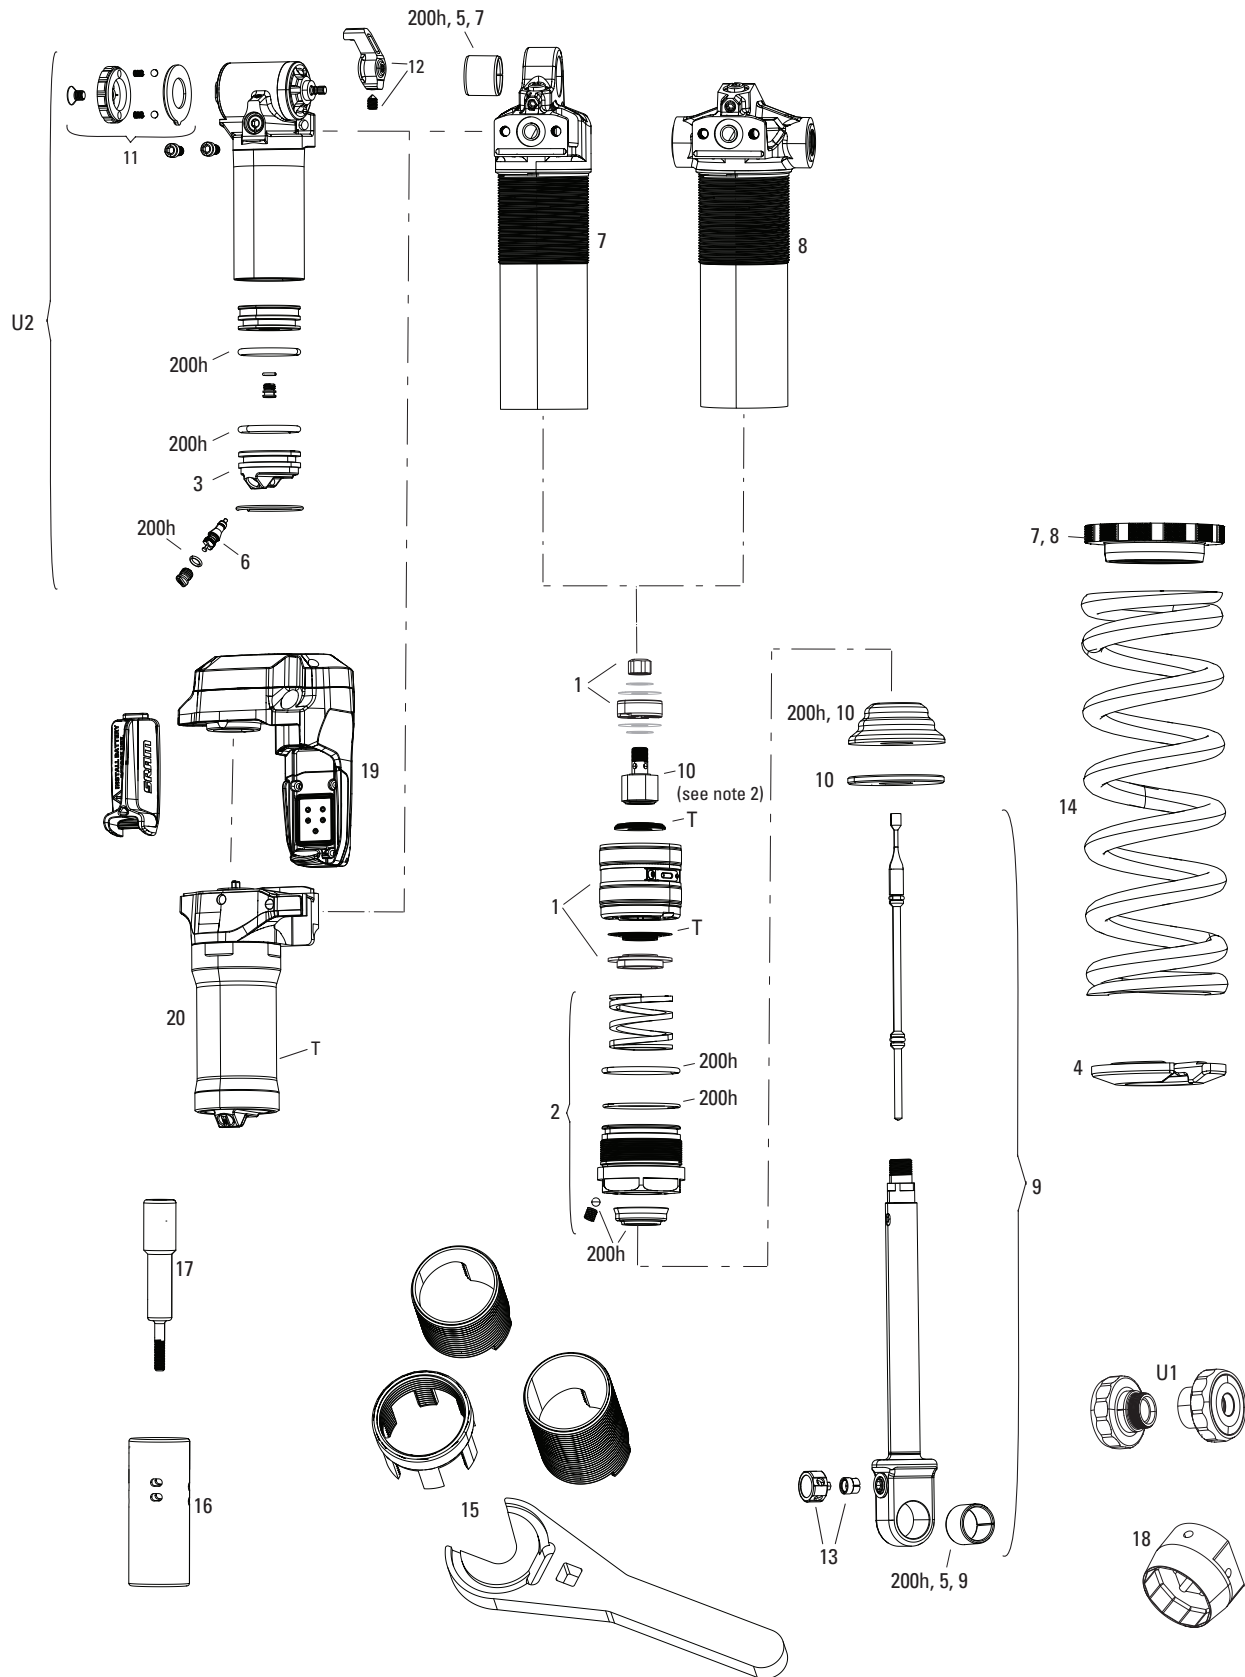

VIVID COIL C1 (2025-2026)

RS-VIVC-BSE-C1, RS-VIVC-SEL-C1, RS-VIVC-SELP-C1, RS-VIVC-ULT-C1, RS-VIVC-UDH-C1, RS-VIVC-UFA-C1

Note:
1. See the RockShox Rear Shock Piston Tuning Guide for detailed information regarding the shim stack order for the rebound and compression dampers.
2. Travel change only recommended within root size ranges: 37.5-45, 47.5-55, 57.5-65, and 67.5-75. Travel change will result in incorrect sag gradients. Damper body and damper shaft are also REQUIRED if changing outside root size.
3. Bearing eyelet/body/shafts only available as OE options. AM should replace with standard eyelet/shaft and Bearing Adapter Upgrade Kit.