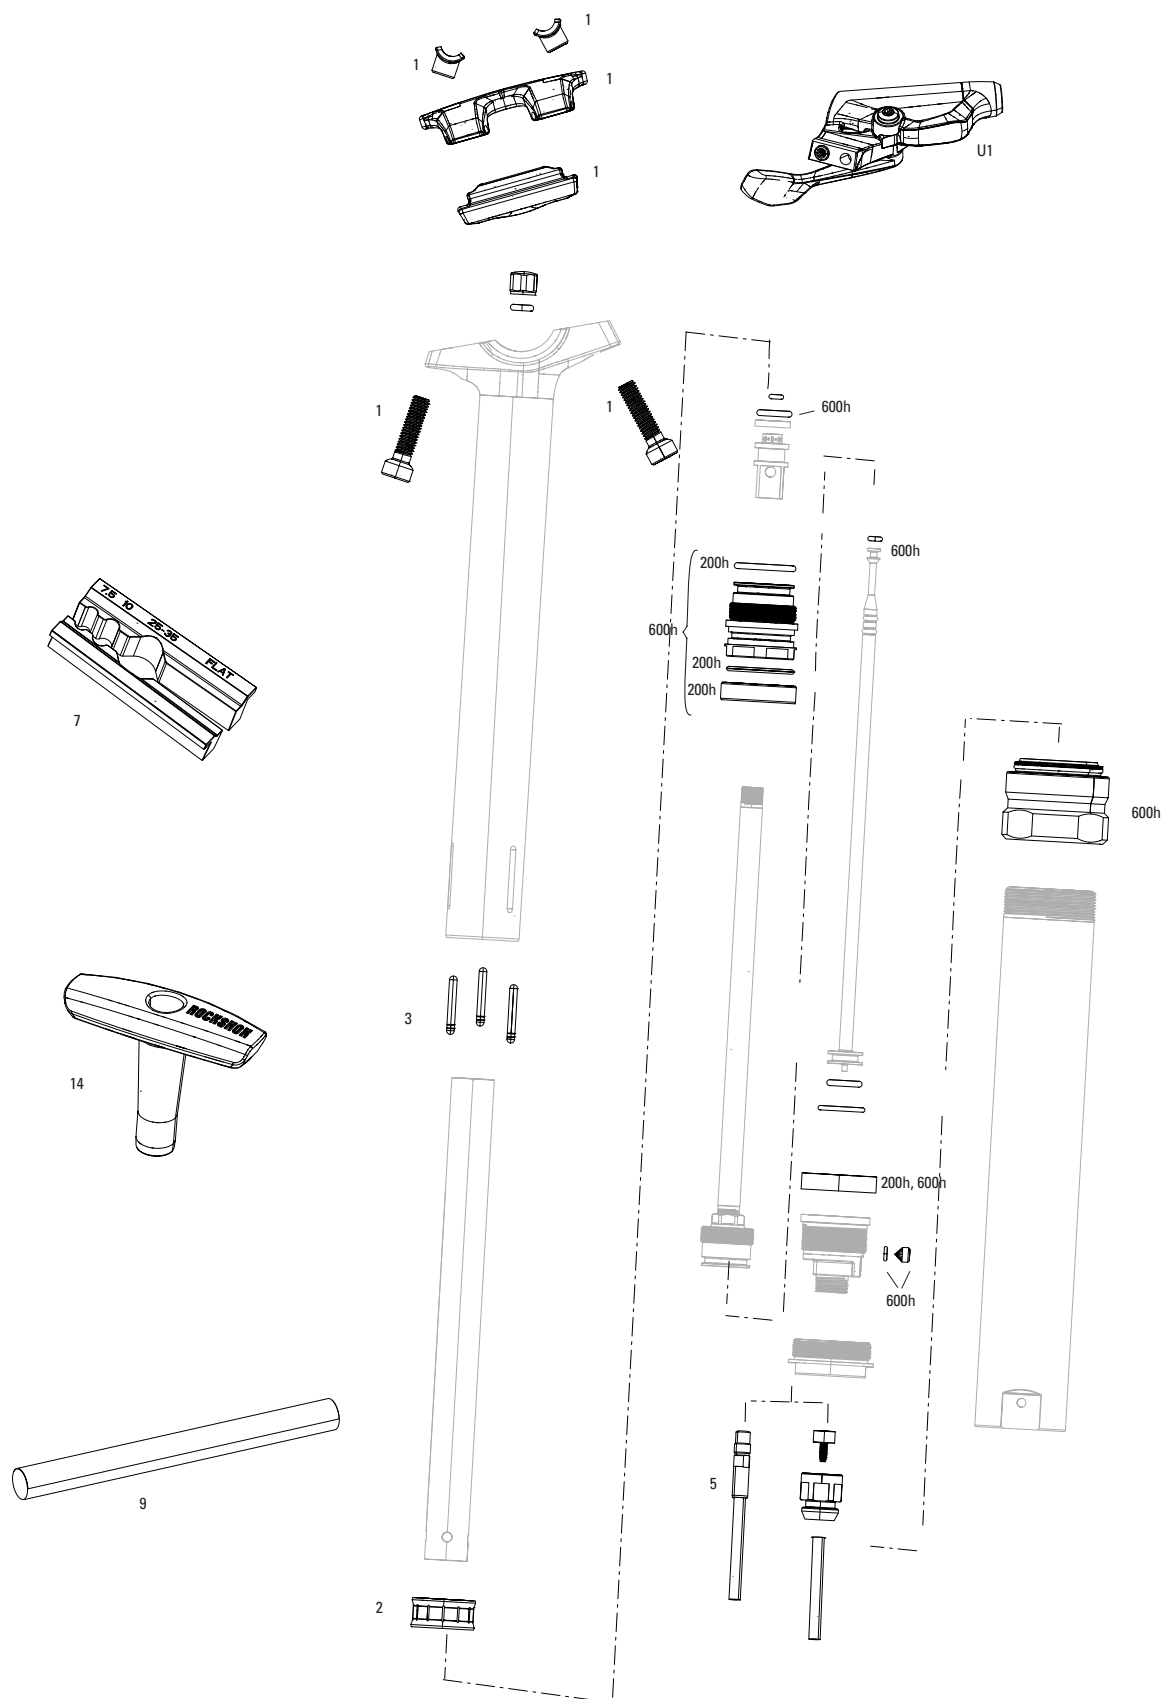

TOOLS/GREASE/FLUIDS

ns	00.4318.008.002	GREASE ROCKSHOX DYNAMIC SEAL GREASE (PTFE) 1OZ - RECOMMENDED FOR SERVICING REAR SHOCKS & FORKS
ns	00.4318.008.004	GREASE ROCKSHOX DYNAMIC SEAL GREASE 500ML - RECOMMENDED FOR SERVICING REAR SHOCKS & FORKS
ns	11.4115.094.050	MAXIMA SEAT POST FLUID SERENE, 16 OZ BOTTLE (REVERB POST ONLY, NOT FOR USE IN REMOTE) - REVERB POST C1/AXS
ns	00.4315.023.010	HIGH-PRESSURE FORK/SHOCK PUMP (300 PSI MAX) ROCKSHOX
ns	00.4315.022.010	REAR SHOCK SCHRADER VALVE REMOVAL TOOL ROCKSHOX
6	00.6818.044.000	SEATPOST VENT VALVE TOOL - REVERB AXS/REVERB C1
7	00.6818.045.000	SEATPOST VISE BLOCKS - 7.5MM,10MM, 25-35MM (USED FOR REVERB SERVICE) - REVERB AXS/REVERB A1-B1/REVERB STEALTH A2-C1
8	00.6818.043.000	SEATPOST IFP HEIGHT TOOL (210MM LENGTH) - REVERB AXS/REVERB A1-B1/REVERB STEALTH A2-C1
ns	00.4318.012.013	ROCKSHOX GLASS FIBER REINFORCED NYLON NON-SCRATCH O-RING PICK TOOLS (QTY 5, FOR USE ON SUSPENSION PRODUCTS)

TACKLEBOX AND BULK SPARES

9	11.6818.053.001	SEATPOST IFP - GREY (INTERNAL FLOATING PISTON (QTY 10) - REVERB/REVERB STEALTH A1-C1, REVERB AXS A1

REMOTE

12	00.3018.254.000	ELECTRONIC CONTROLLER - AXS ROCKSHOX 1 BUTTON LEFT (INCLUDES CONTROLLER W DISCRETE CLAMP) - REVERB AXS A1+ (2020+)
13	11.7018.076.001	ELECTRONIC CONTROLLER BATTERY HATCH - (INCLUDES O-RING) XX1, X01 EAGLE AXS & REVERB AXS
ns	11.7018.076.002	ELECTRONIC CONTROLLER DISCRETE CLAMP - (INCLUDING 2 BOLTS) - EAGLE / REVERB AXS
ns	00.3018.405.004	Electronic Controller - SRAM AXS POD D1 2 Button (Includes Controller w Discrete Clamp for Left or Right Mount)
ns	00.3018.406.004	Electronic Controller - SRAM AXS POD Ultimate D1 with Concave buttons (Includes Controller w Discrete Clamp for Left or Right Mount)
ns	00.3018.404.005	Electronic Controller - SRAM AXS POD Rocker D1 Left (Includes Controller w Discrete Clamp)
ns	00.3018.102.000	SRAM ETAP/AXS BATTERY QTY 1
ns	00.3018.117.000	SRAM ETAP/AXS BATTERY CHARGER AND CORD
14	11.6818.052.000	SEATPOST LEVER KIT- ROCKSHOX LEFT, SINGLE (INCLUDES SPRING AND PIN) REVERB AXS
15	11.7618.008.000	BATTERY BLOCK FOR ETAP/AXS FRONT & REAR DERAILLEUR AND EAGLE AXS RD, REVERB AXS QTY 1

REVERB STEALTH C1 (2020-2023)

SP-RVB-S-C1

1. Discard bar, o-ring and sleeve when using 11.6815.025.030 seatpost hydraulic hose for Reverb Stealth C1 post
2. Seatpost uses Serene Fluid
3. Remote uses Reverb Fluid