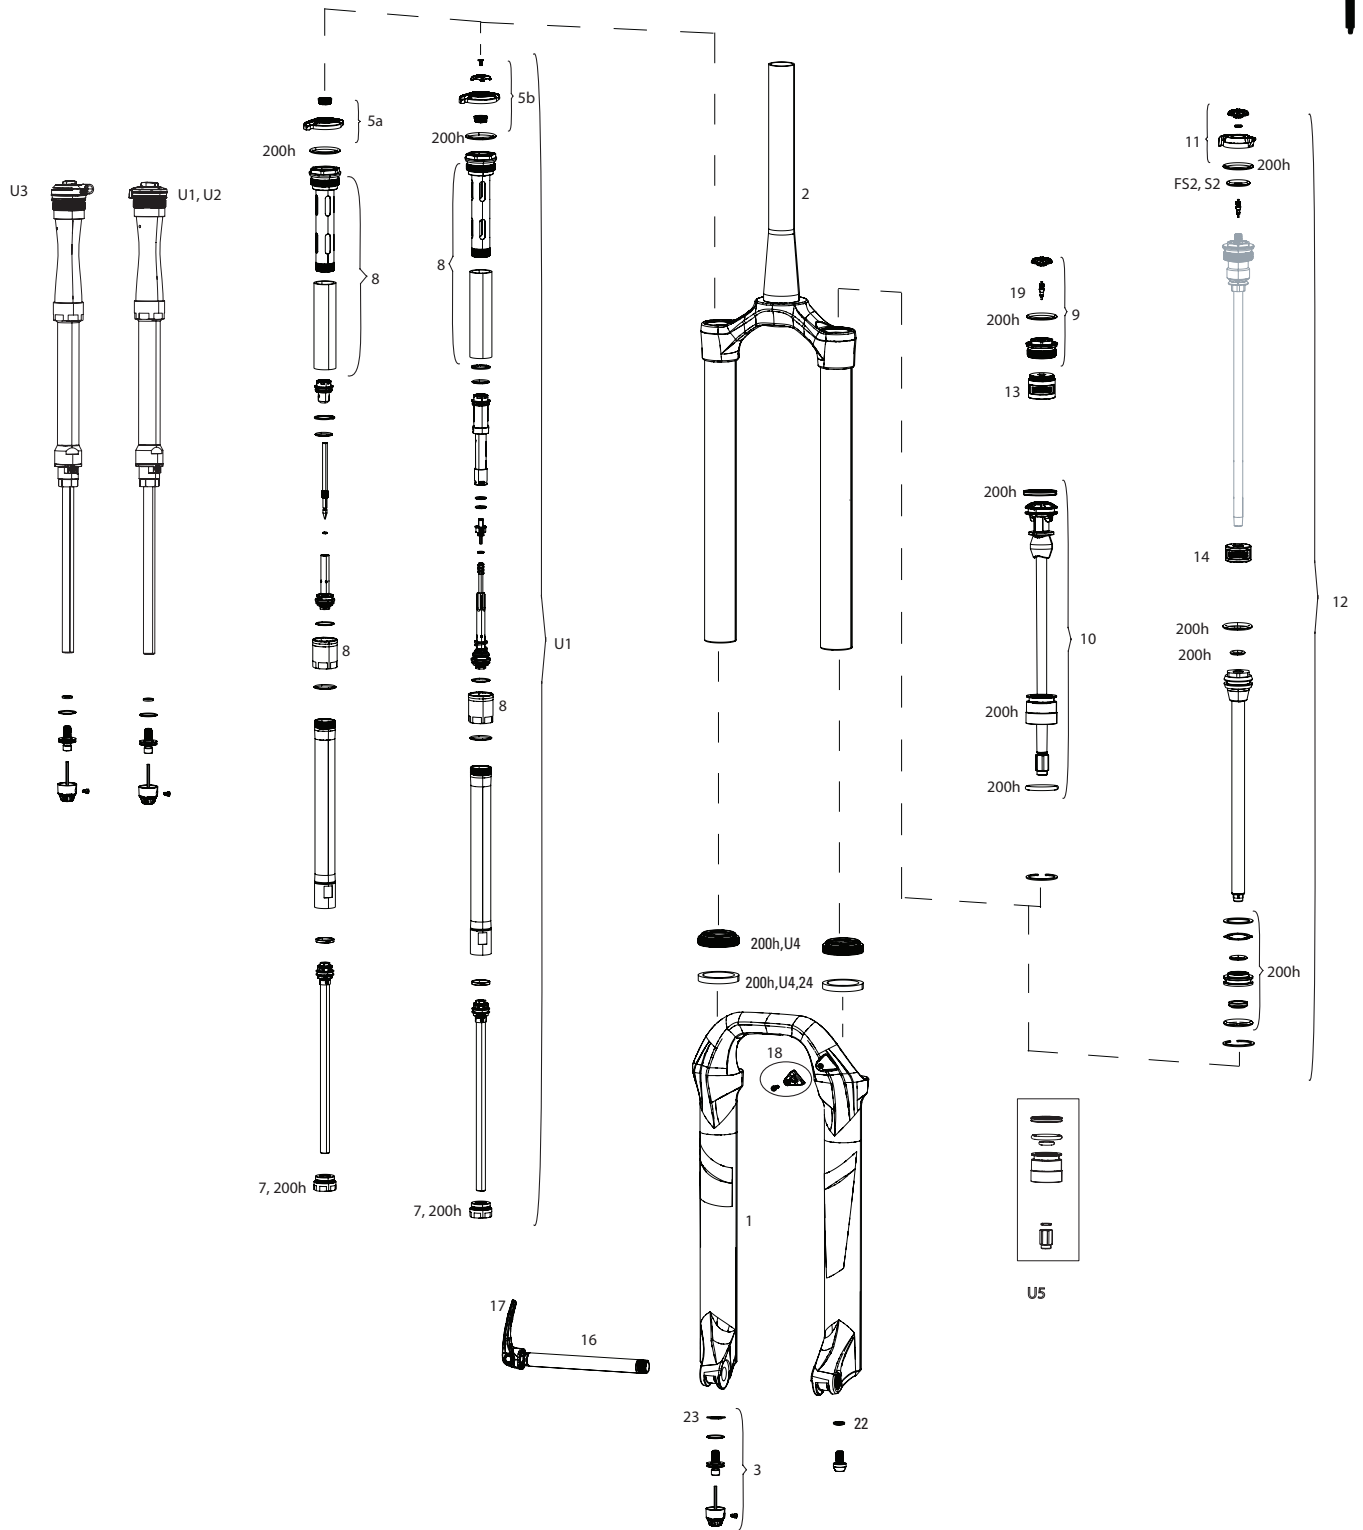

LYRIK RCT3 (A1-C1)/RC (B1-C2)/RC2 (C1) (2016-2019)

FS-LYRK-RCT3-A1, FS-LYRK-RCT3-B1, FS-LYRK-RCT3-C1, FS-LYRK-RC-B1, FS-LYRK-RC-C1, FS-LYRK-RC-C2, FS-LYRK-RC2-C1

Note:

1. 200h service kits include replaceable o-rings, glide rings, retaining rings, crush washers, sealheads, lower leg seals and foam rings. See www.sram.com/service for more information.
2. For Travel Change, see the respective pages in this catalog, listed in the index.
3. Lyrik CSU's do not come with gradients printed on the stanchion tubes.
4. A complete decal and Maxle overview can be found in back of the catalog.