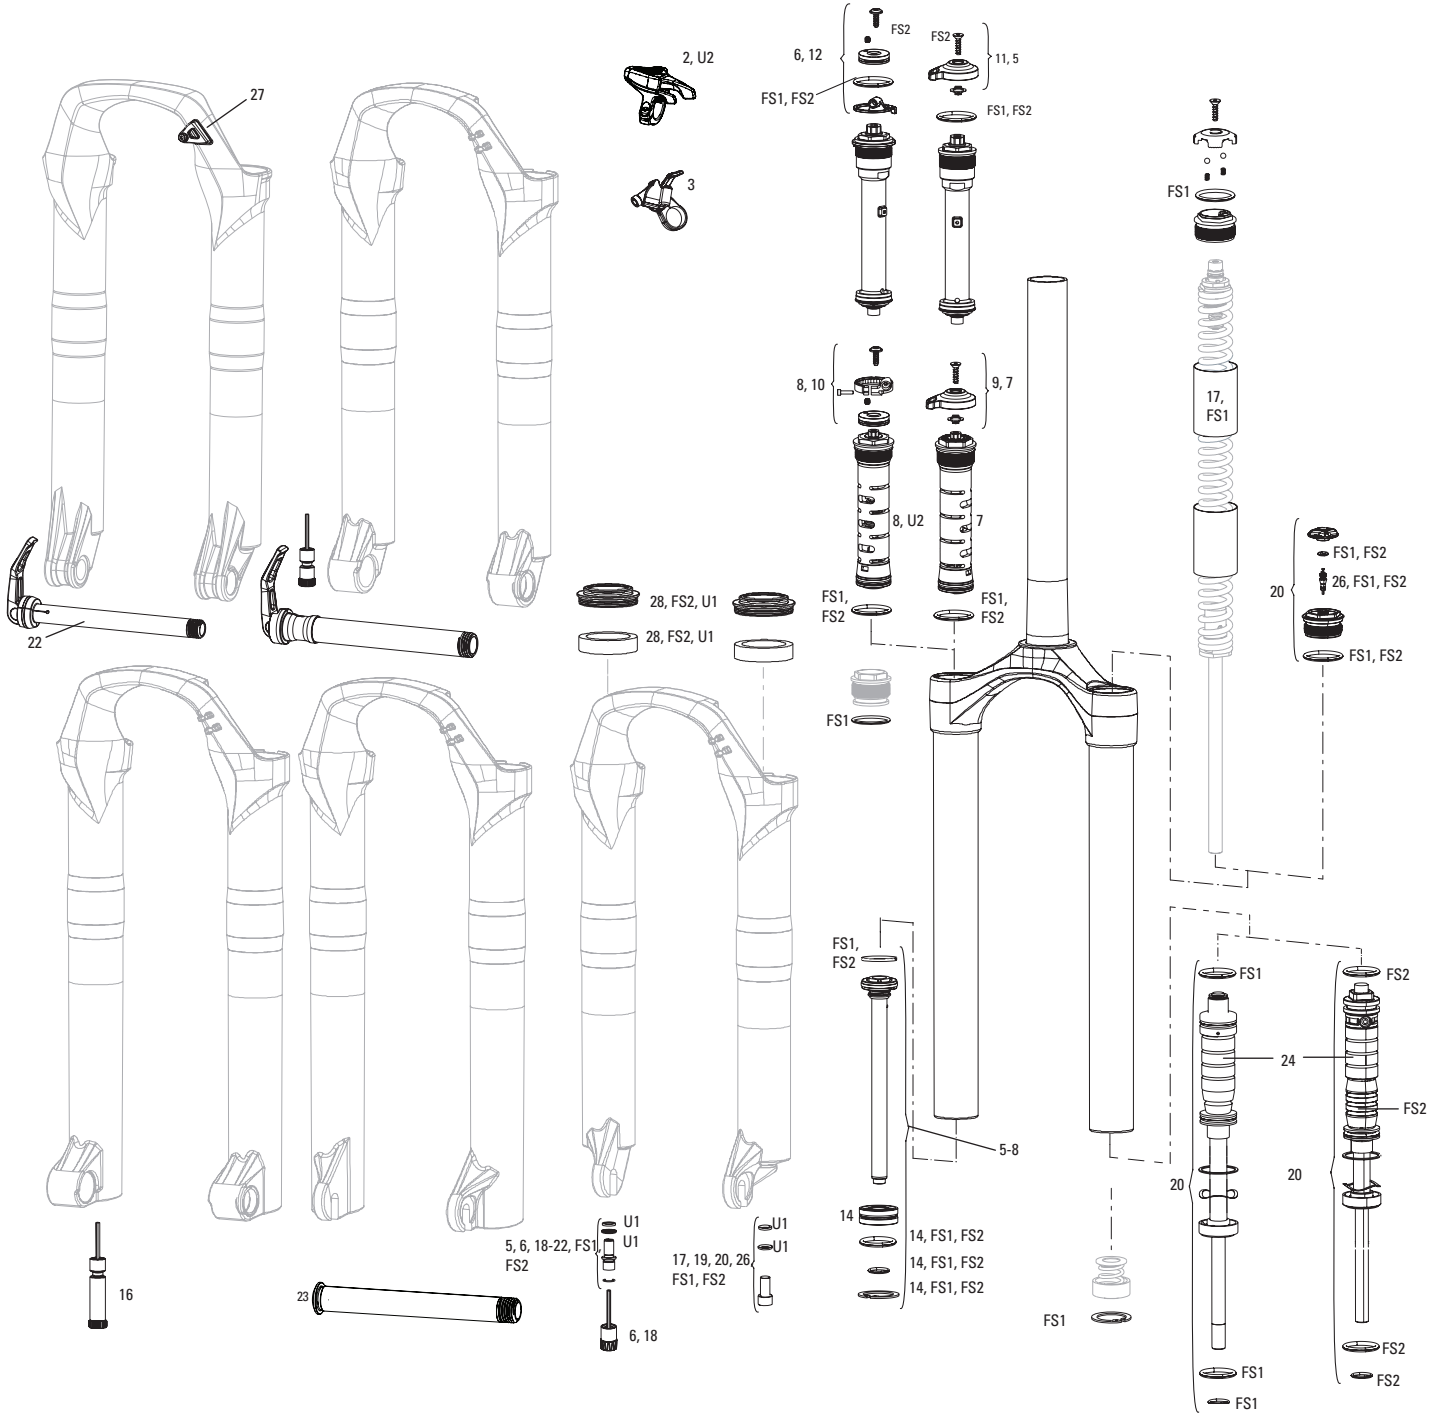

RECON GOLD A1-A3 (2011-2017)

FS-RCNG-TK-A1, FS-RCNG-R-A1, FS-RCNG-RL-A1, FS-RCNG-TK-A2, FS-RCNG-RL-A2, FS-RCNG-TK-A3, FS-RCNG-RL-A3

Note:
1. Full service kits include replaceable o-rings, glide rings, retaining rings, crush washers, crush washer retainers and shaft bolts/nuts. All air service kits include replacement schrader valve cores. Not all service parts are pictured. All basic service kits include the following replaceable wear items: o-rings, glide rings, dust seals, and foam rings.
2. Convert from Crown Adjust to Remote Adjust: Remote compression damper requires remote compression adjuster spool, and remote lever assembly.
3. 2013+ Recon Gold compatible with 10mm cable pull PushLoc or OneLoc