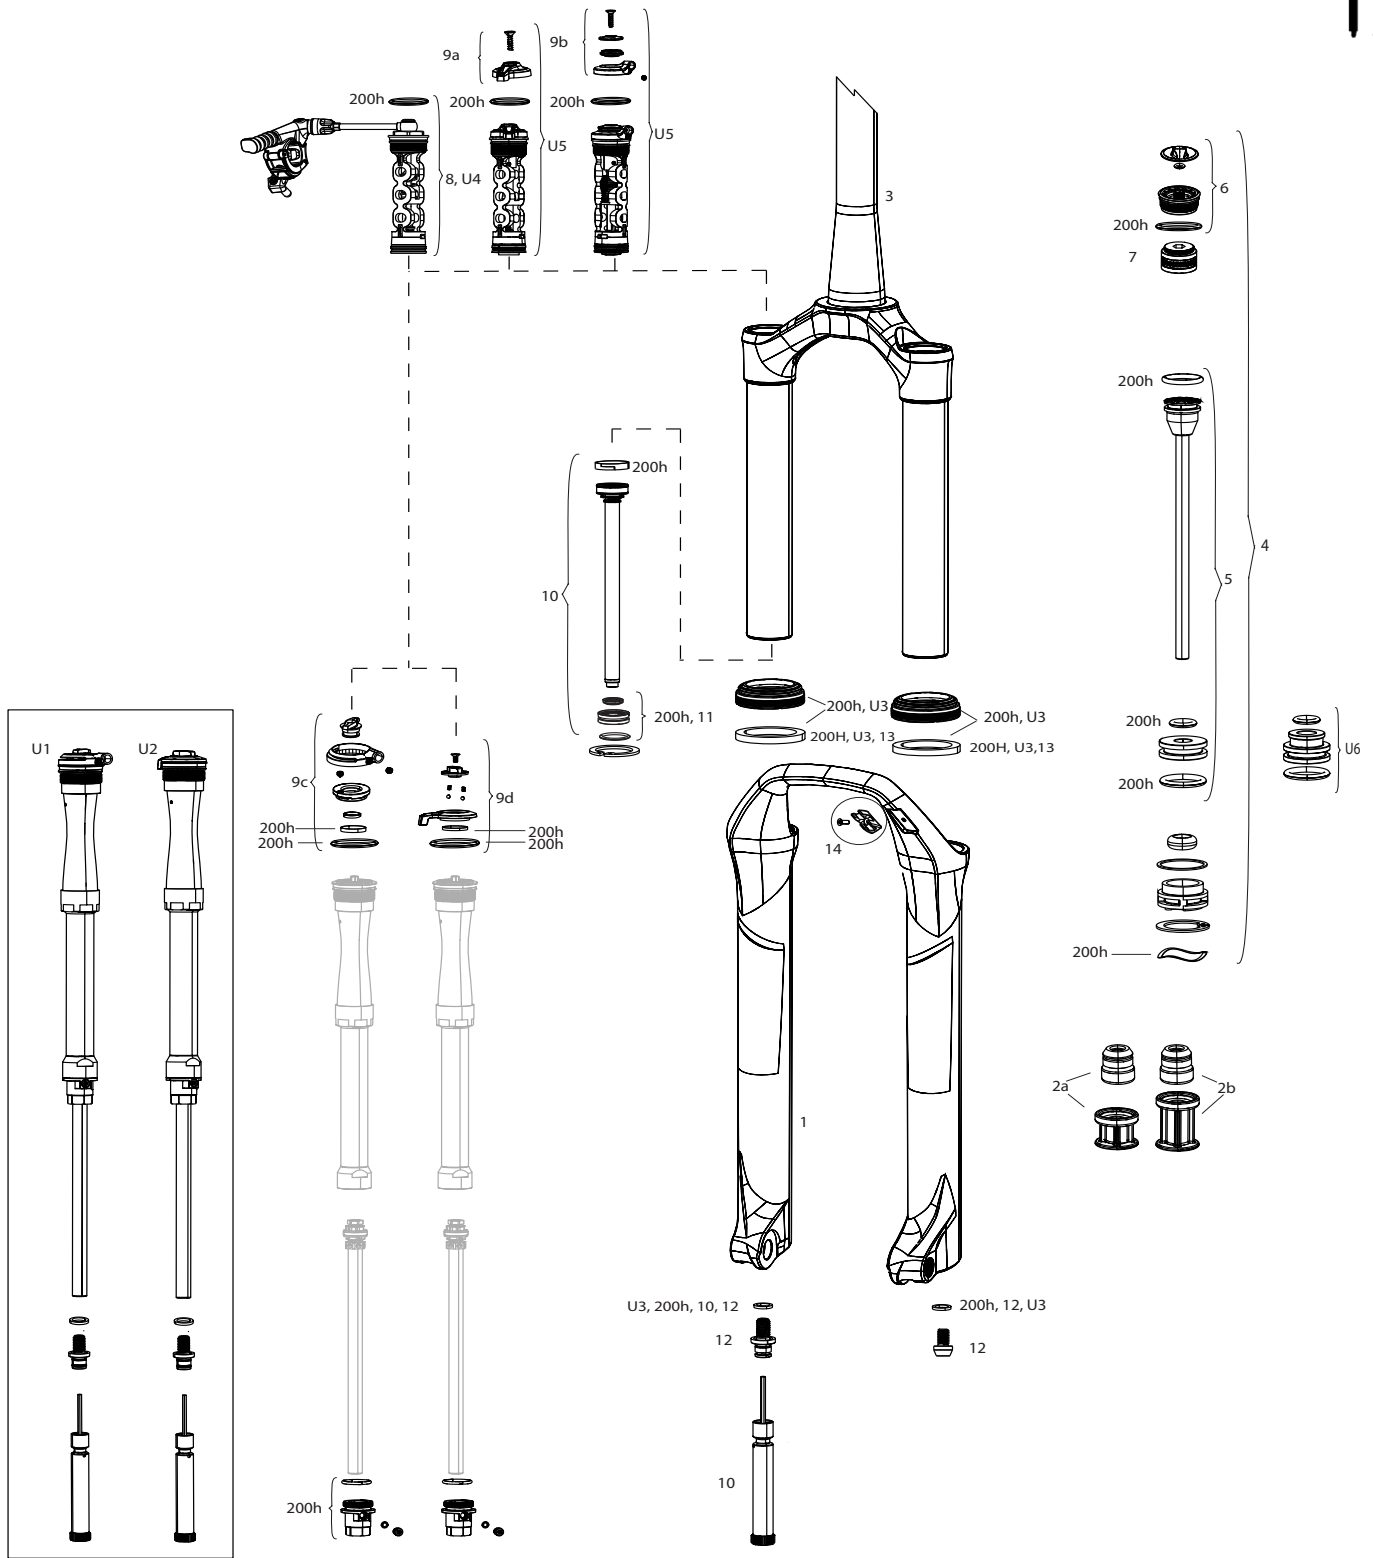

SID RLC A1-B1/XX B1-B2/RL B1-B3 (2017-2019)

FS-SID-RLC-A1, FS-SID-RLC-A2, FS-SID-RL3-B1, FS-SID-RLC-B1, FS-SID-XX-B1, FS-SID-XXWC-B1, FS-SID-XX-B2, FS-SID-WC-B2, FS-SID-XXWC-B2, FS-SID-RL-B1, FS-SID-RL-B2, FS-SID-RL-B3

Note:

1. 2017-2019 SID models require exact oil and grease type called out on service kit label and in the service manual. See www.sram.com/service for more info.
2. 2017 SID models use a hour based service interval, see www.sram.com/service for more info.
3. Convert from Crown Adjust to Cable Remote Adjust: complete damper upgrade kit
4. Solo Air internals require Solo Air CSU; Solo Air internals are not compatible with Dual Air CSU. Dual Air internals require Dual Air CSU; Dual Air internals are not compatible with Solo Air CSU.
5. SID chassis and internals may be travel-specific. See part kit descriptions for identification.
6. 120mm Air Spring is only compatible with 120mm chassis.
6. 2013+ XLoc remote uses Reverb hydraulic fluid. Use fluid indicated on fork top cap.
7. Decal and Maxle pages can be found in back of the catalog.