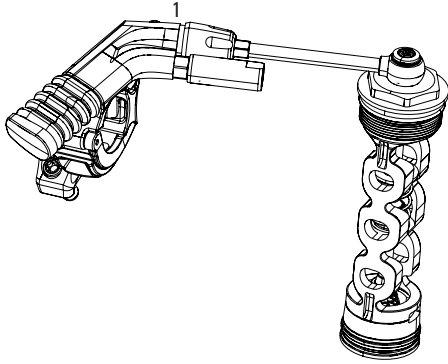

XLOC FULL SPRINT A1 (2014-2019)

1	00.4318.004.001	REMOTE UPGRADE KIT - XLOC FULL SPRINT - INCLUDES MOTION CONTROL X DNA COMP DAMPER, REAR SHOCK HYDRAULIC HOSE, BLEED SYRINGES, LEFT, MMX, BLACK - SIDB (2011-2016)
1	00.4318.004.002	REMOTE UPGRADE KIT - XLOC FULL SPRINT - INCLUDES MOTION CONTROL X DNA COMP DAMPER, REAR SHOCK HYDRAULIC HOSE, BLEED SYRINGES, RIGHT, MMX, BLACK - SIDB (2011-2016)
2	11.4315.013.070	REMOTE - XLOC FULL SPRINT LEFT GOLD ADJUSTER (INCLUDES HOSE/BANJO) - SID/REVELATION/MONARCH XX
2	11.4315.013.080	REMOTE - XLOC FULL SPRINT RIGHT GOLD ADJUSTER (INCLUDES HOSE/BANJO) - SID/REVELATION/MONARCH XX
3	11.4318.007.000	REMOTE BUTTON KIT - XLOC FULL SPRINT (INCLUDES, BUTTON, BOOT, HYDRAULIC PISTON ASSEMBLY, XLOC FULL SPRINT) -XLOC FULL SPRINT W/GOLD ADJUSTER
4	11.4318.008.000	REMOTE ADJUSTER KIT - XLOC FLOODGATE - XLOC SPRINT/FULL SPRINT - GOLD ADJUSTER 2014-2016
5	11.4018.060.000	REMOTE HYDRAULIC HOSE KIT - (INCLUDES RETAINING RING, BANJO O-RINGS & HOSE BARB O-RING) - XLOC
7	11.4318.002.020	REMOTE HYDRAULIC HOSE KIT - 2000M XLOC FULL SPRINT CONNECTAMAJIG (INCLUDES, BARB, COMPRESSION NUT & CONNECTAMAJIG) - MONARCH XX FULLSPRINT
8	11.4318.005.000	REMOTE CONNECTAMAJIG COLLAR - BLACK - REVERB/XLOC FULL SPRINT
10	11.6818.001.000	REMOTE DISCRETE PUCK - HYDRAULIC REMOTE (SPACER) FOR XLOC REMOTES QTY2
11	11.5315.049.010	DISC BRAKE LEVER CLAMP SHIFTER MOUNTING BRACKET - (MMX) LEFT -GUIDE ULT/RSC/RS/RE/R,LEVEL ULT/TLM/TL, CODE RSC/R, DB5 ELIXIR 9/7/CR MAG/X0/ XX, QTY 1
11	11.5315.049.020	DISC BRAKE LEVER CLAMP SHIFTER MOUNTING BRACKET - (MMX) RIGHT -GUIDE ULT/RSC/RS/RE/R,LEVEL ULT/TLM/TL, CODE RSC/R, DB5 ELIXIR 9/7/CR MAG/X0/ XX, QTY 1
ns	00.4318.098.000	ROCKSHOX UNIVERSAL BLEED KIT (INCLUDES 2 SYRINGES, 2 STANDARD FITTINGS, CHARGER FITTING, AND REVERB BLEEDING EDGE FITTING)
ns	11.4315.021.070	ROCKSHOX REVERB HYDRAULIC FLUID, 120ML BOTTLE - REVERB A1-B1 POST/ALL REVERB REMOTES/SPRINT REMOTES
ns	11.4015.354.040	ROCKSHOX REVERB HYDRAULIC FLUID, 1 LITER BOTTLE - REVERB A1-B1 POST/ALL REVERB REMOTES/SPRINT REMOTES