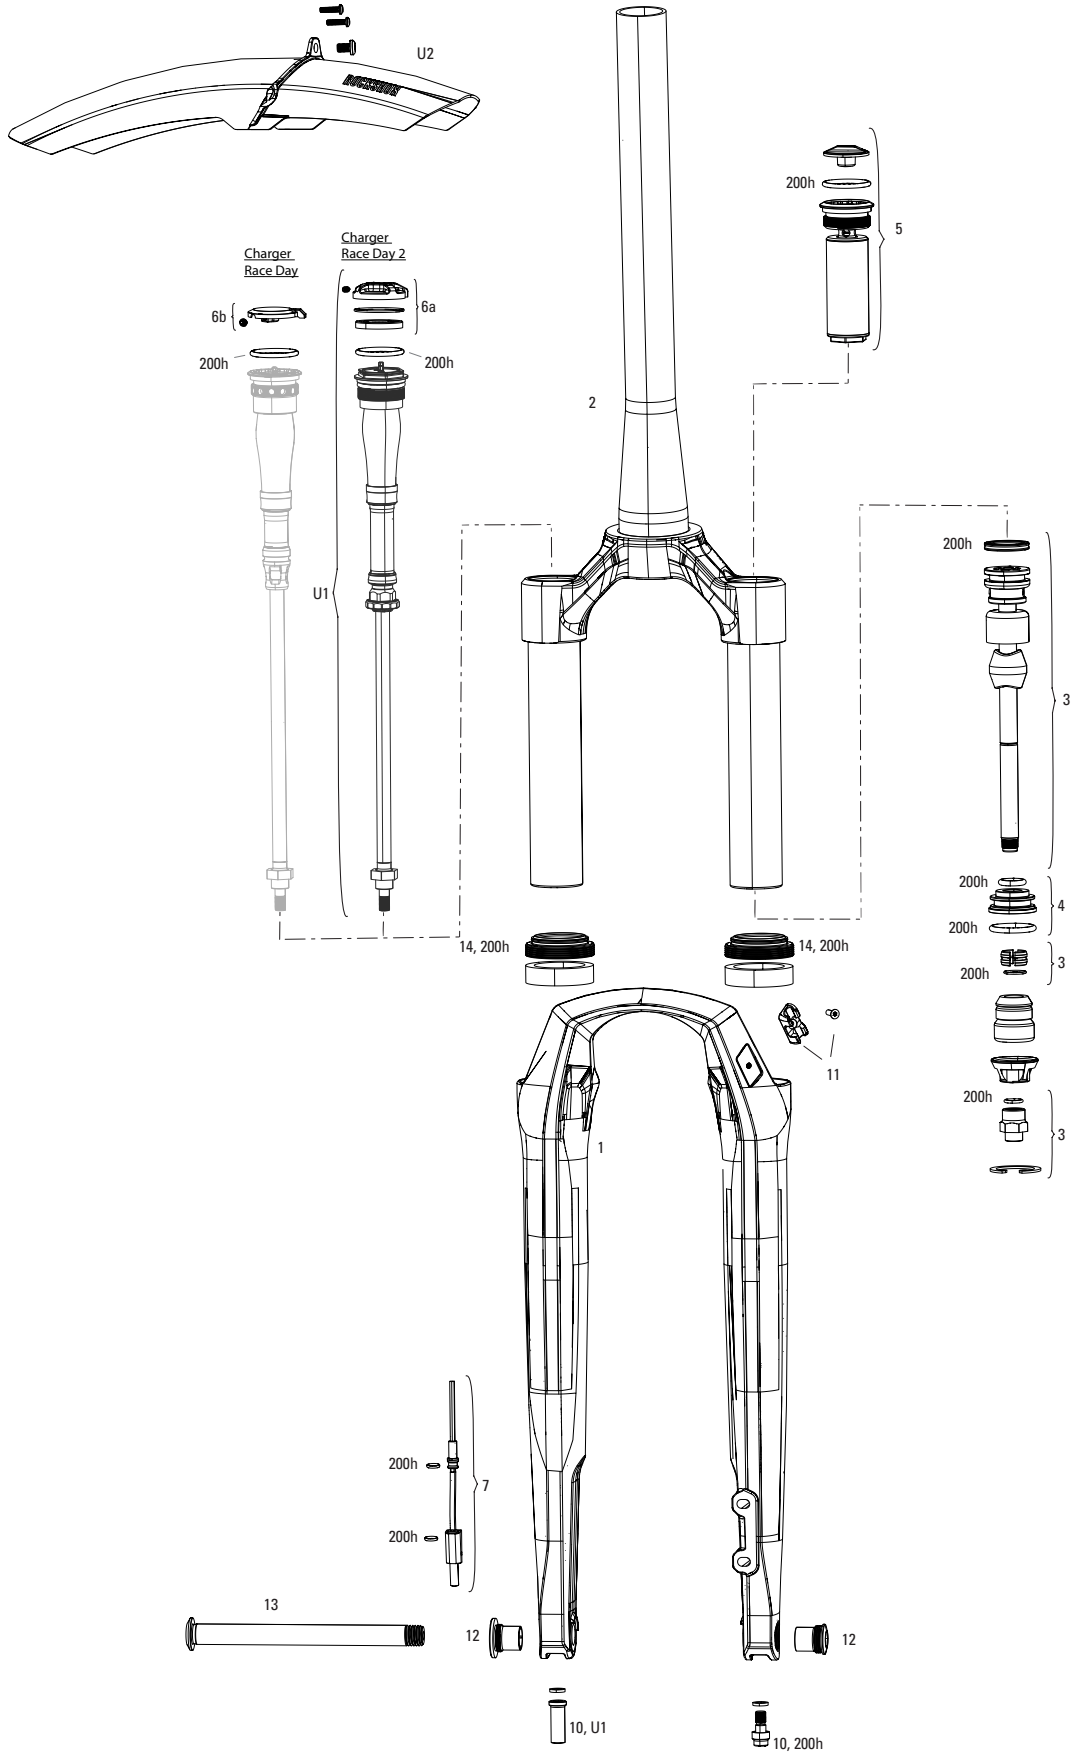

RUDY XPLR A1 (2022+)

FS-RUDY-BSE-A1, FS-RUDY-ULT-A1, FS-RUDY-ULT-A2

Note:

1. Rudy requires 42mm long caliper mounting bolts.
2. Fender bolts are M3x12 (qty 2) and M5x8 (qty 1). Max bolt torque is 1Nm (9 in-lb).
3. FS-RUDY-ULT-A2 gets all new Charger Race Day 2 damper. No other changes from A1.

RUDY XPLR A1 (2022+)

FS-RUDY-BSE-A1, FS-RUDY-ULT-A1, FS-RUDY-ULT-A2