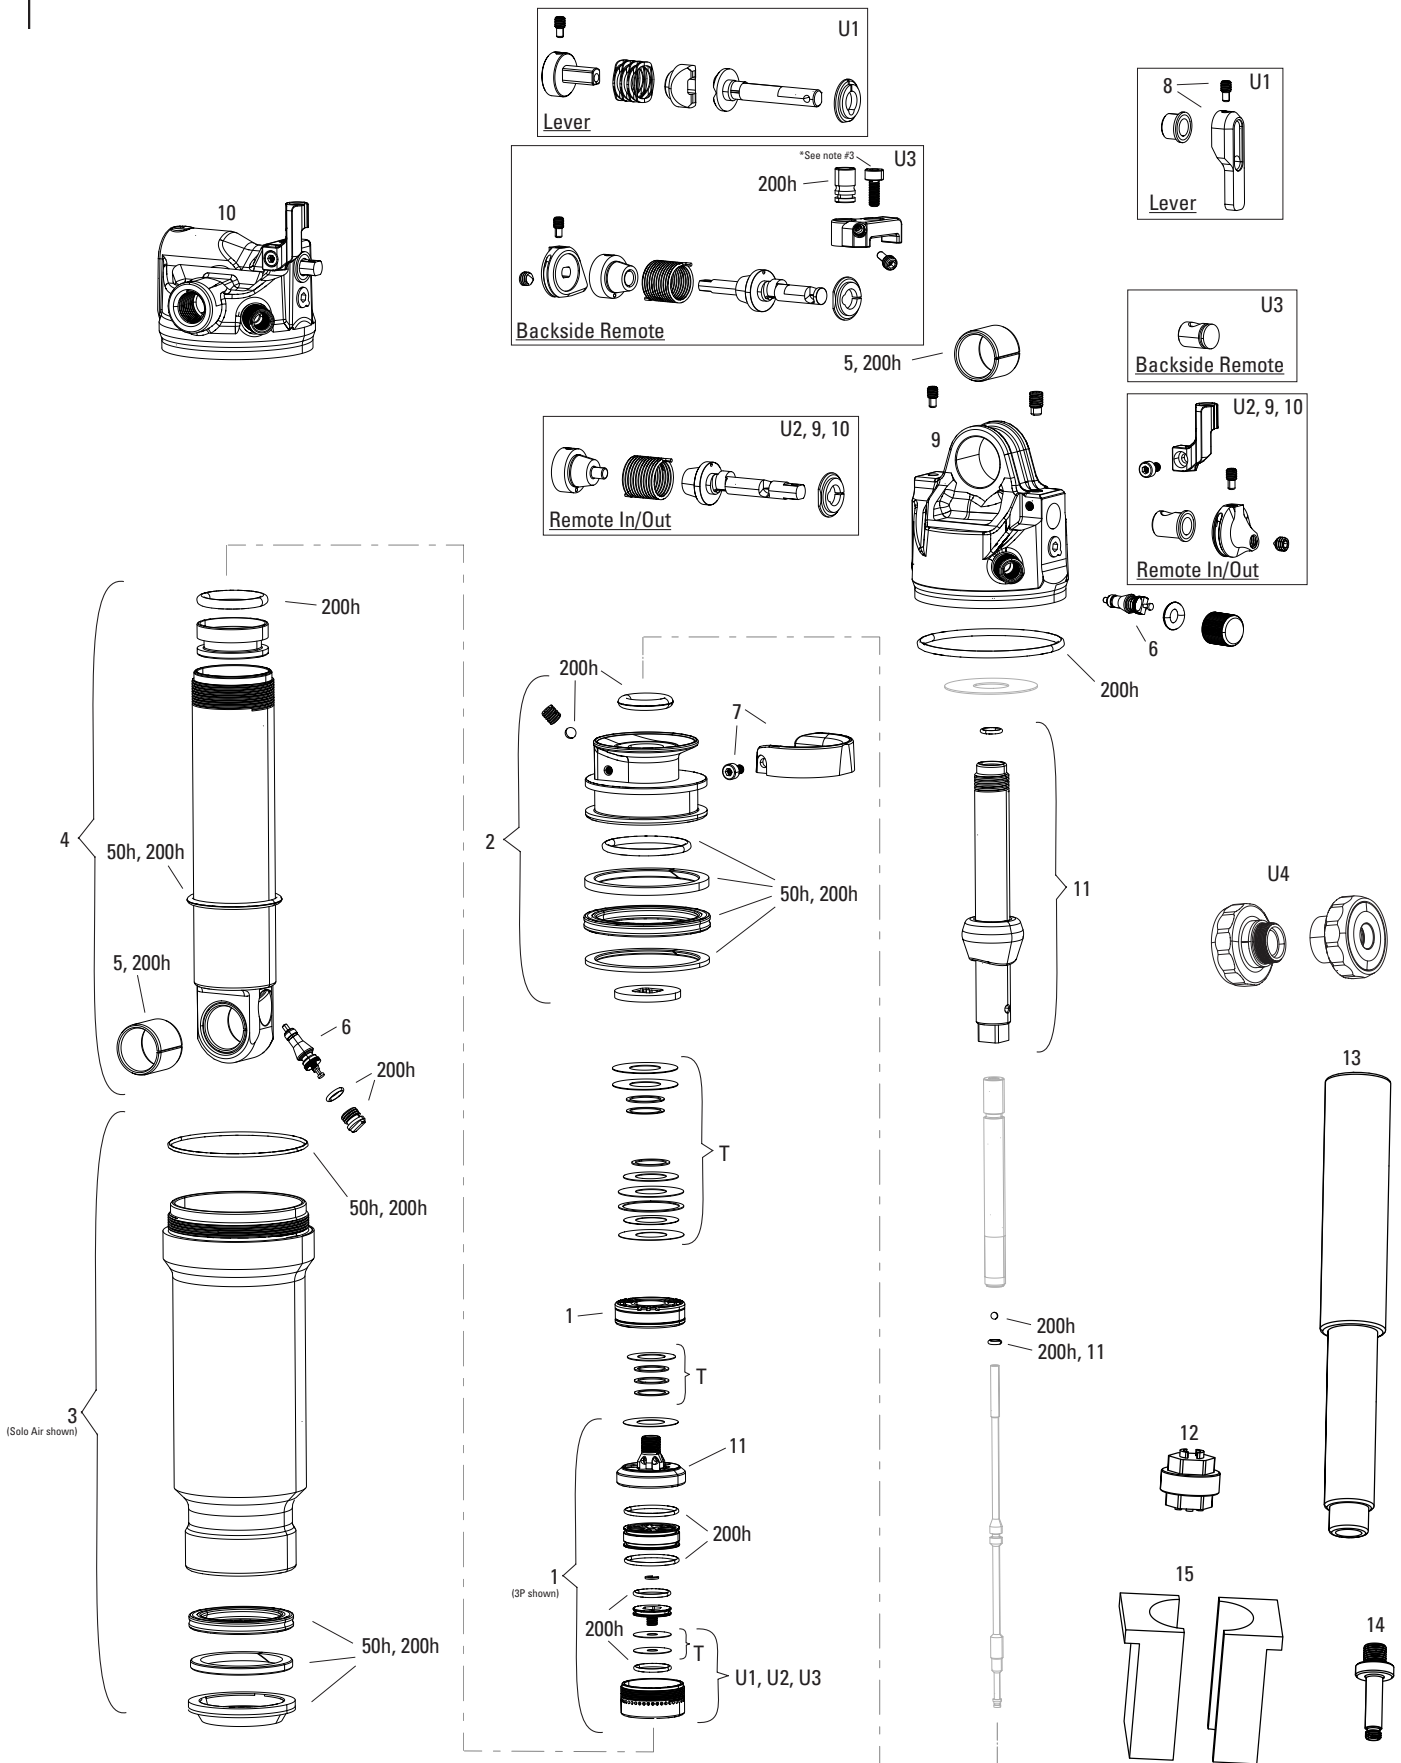

SIDLUXE A2 (2024+)

RS-SIDL-SLP2-A2, RS-SIDL-SLP3-A2, RS-SIDL-ULT2-A2, RS-SIDL-ULT3-A2

Note:
1. See the RockShox Rear Shock Piston Tuning Guide for detailed information regarding the shim stack order for the rebound and compression dampers.
2. To change from a 2P to a 3P damping system, or vice versa, a different valve cup and new lever or remote cam are required.
3. Backside hanger mounting bolt also retains the remote return spring. Do not remove. If removed, see service manual for reassembly instructions.