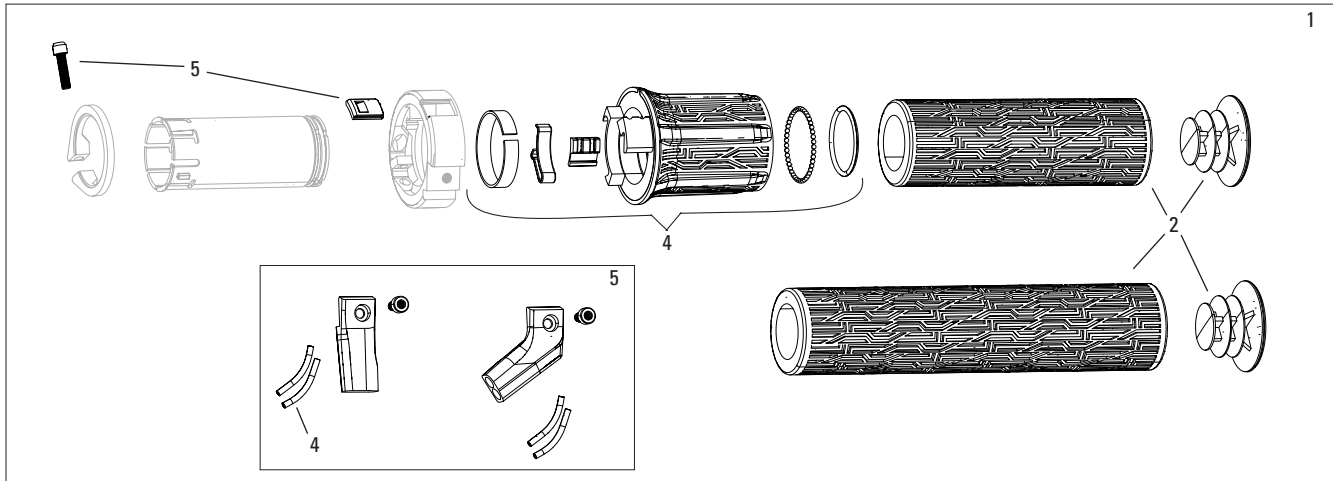

TWISTLOC ULTIMATE B1 (2024+)

RM-TLOC-ULT-B1

Note:

1. 2024 TwistLoc Ultimate ships with two cables for use with front and rear suspension. One cable can be removed for use with one or the other.
2. TwistLoc uses standard derailleur cables and 4mm housing, though some OEM bikes feature 3mm housing. See "CABLE KIT" below.

REMOTES	
1	00.4318.079.000 REMOTE - TWISTLOC ULTIMATE FULL SPRINT LEFT 2 POSITION (INCLUDES CABLES, HOUSING, LEFT AND RIGHT TEXTURED GRIPS) - 2 POSITION REMOTE FORKS AND SHOCKS B1
1	00.4318.079.001 REMOTE - TWISTLOC ULTIMATE FULL SPRINT LEFT 3 POSITION (INCLUDES CABLES, HOUSING, LEFT AND RIGHT TEXTURED GRIPS) - 3 POSITION REMOTE FORKS AND SHOCKS B1
GRIPS	
2	00.4318.026.001 GRIPS FOR TWISTLOC 89/135MM TEXTURED GRIPS (INCLUDES END PLUGS) - TWISTLOC ULTIMATE B1+ (2024+)
3	00.4318.026.002 GRIPS FOR TWISTLOC 89/135MM SMOOTH GRIPS (INCLUDES END PLUGS) - TWISTLOC ULTIMATE B1+ (2024+)
TWIST GRIPS	
4	11.4318.017.000 REMOTE TWIST GRIP - 2POSITION AND 3POSITION (INCLUDES GRIP THROTTLE BODY, 1.5MM BEARINGS, O-RING, DETENT SPRING, BUSHING) - TWISTLOC ULTIMATE B1+ (2024+)
CABLE KIT	
ns	00.7118.012.000 TWISTLOC CABLE KIT - 3MM BLACK (705MM, 1900MM POLISHED STAINLESS STEEL CABLES, 500MM, 1250 3MM HOUSING, FERRULES) - BACKSIDE REMOTE ONLY
CABLE GUIDES	
5	11.4018.112.002 REMOTE CABLE GUIDE - 30 DEGREE AND STRAIGHT (SRAM AND NON-SRAM COMPATIBILITY) (INCLUDES 2 CABLE GUIDES, CABLE LINING, BOLTS, CABLE PLUG) - TWISTLOC ULTIMATE B1+ (2024+)
LUBE	
ns	00.7915.054.010 SRAM JONNISNOT SHIFTER GREASE - 20ML SYRINGE