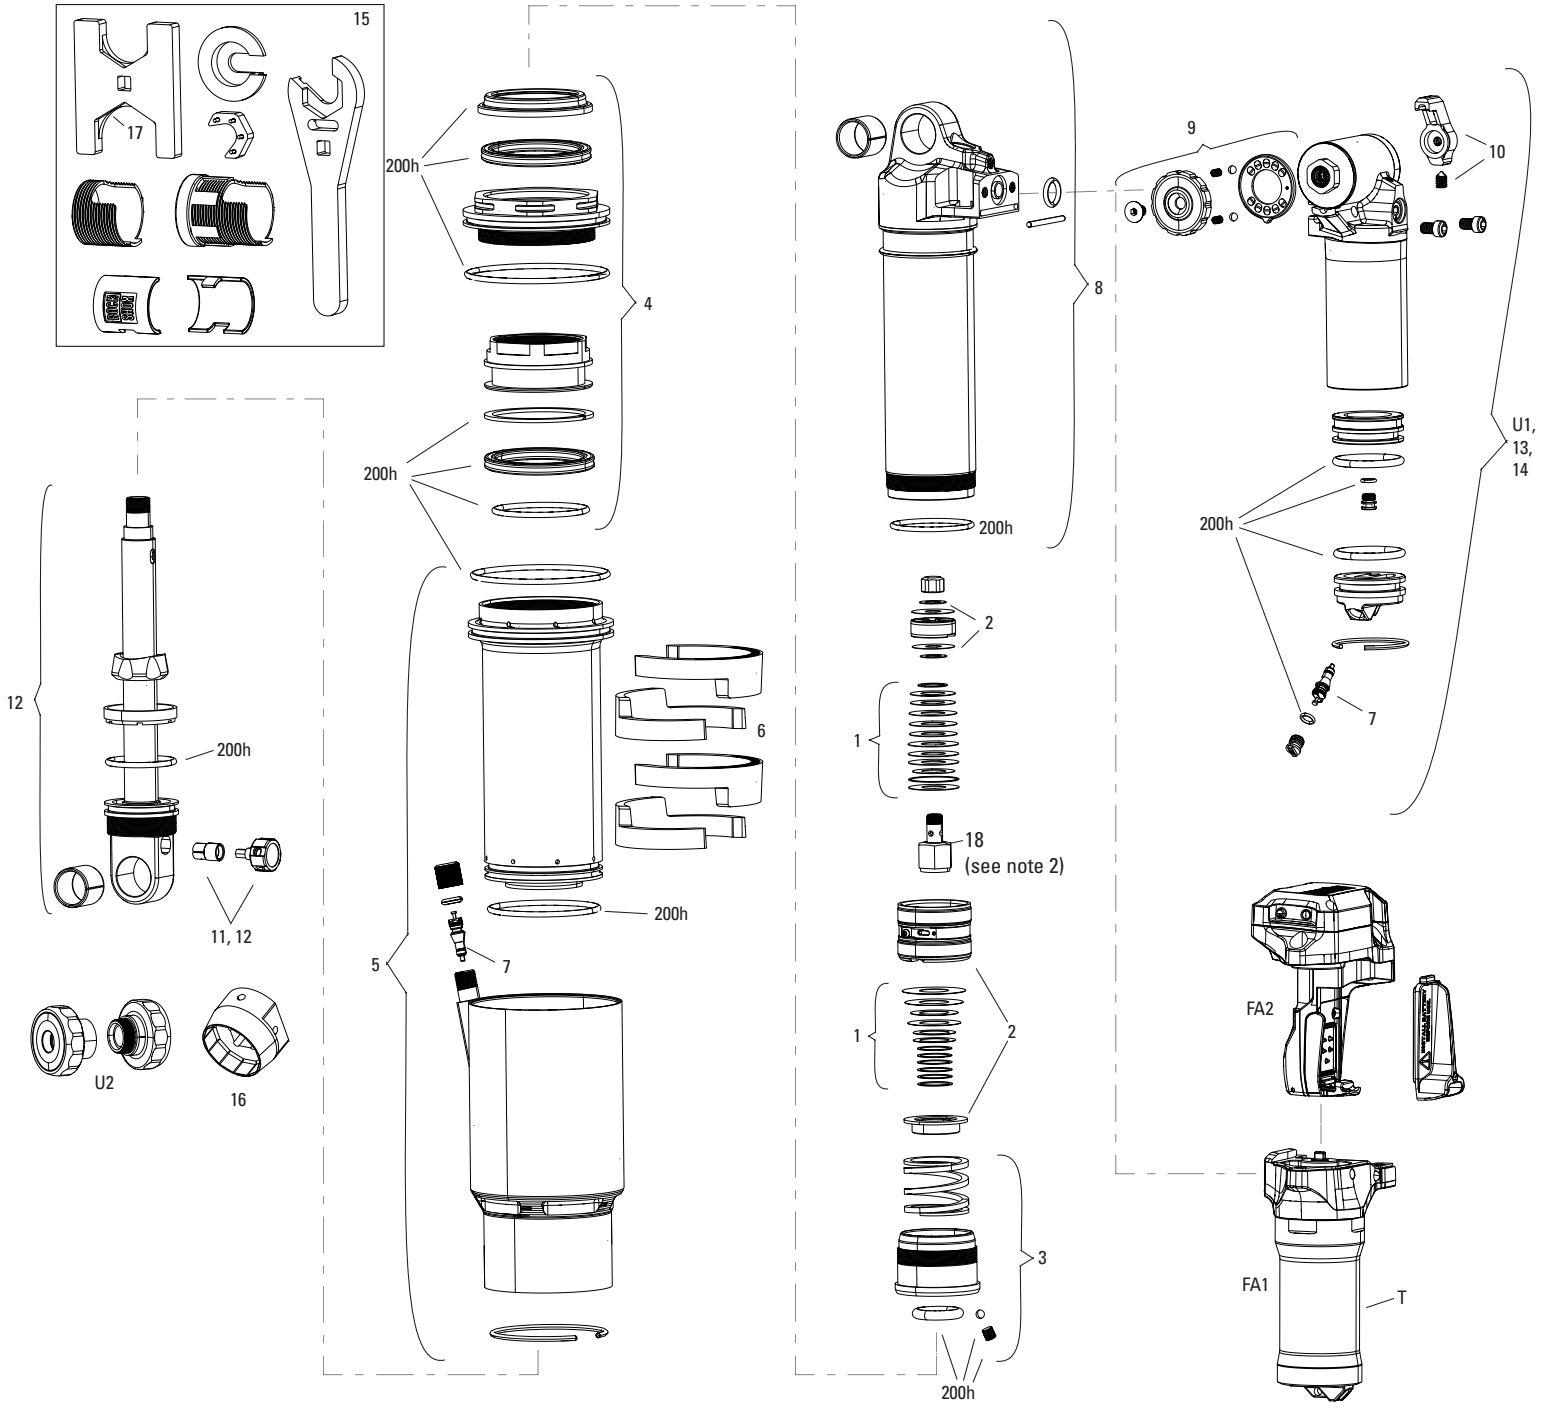

VIVID AIR C1 (2024-2026)

RS-VIVD-BSE-C1, RS-VIVD-SEL-C1, RS-VIVD-SELP-C1, RS-VIVD-ULT-C1, RS-VIVD-UDH-C1, RS-VIVD-UFA-C1

Note:

1. See the RockShox Rear Shock Piston Tuning Guide for detailed information regarding the shim stack order for the rebound and compression dampers
2. Travel change only recommended within root size ranges: 37.5-45, 47.5-55, 57.5-65, and 67.5-75. Travel change will result in incorrect sag gradients. Damper body, damper shaft, and air can are also REQUIRED if changing outside root size.
3. Bearing eyelet/body/shafts only available as OE options. AM should replace with standard eyelet/shaft and Bearing Adapter Upgrade Kit.