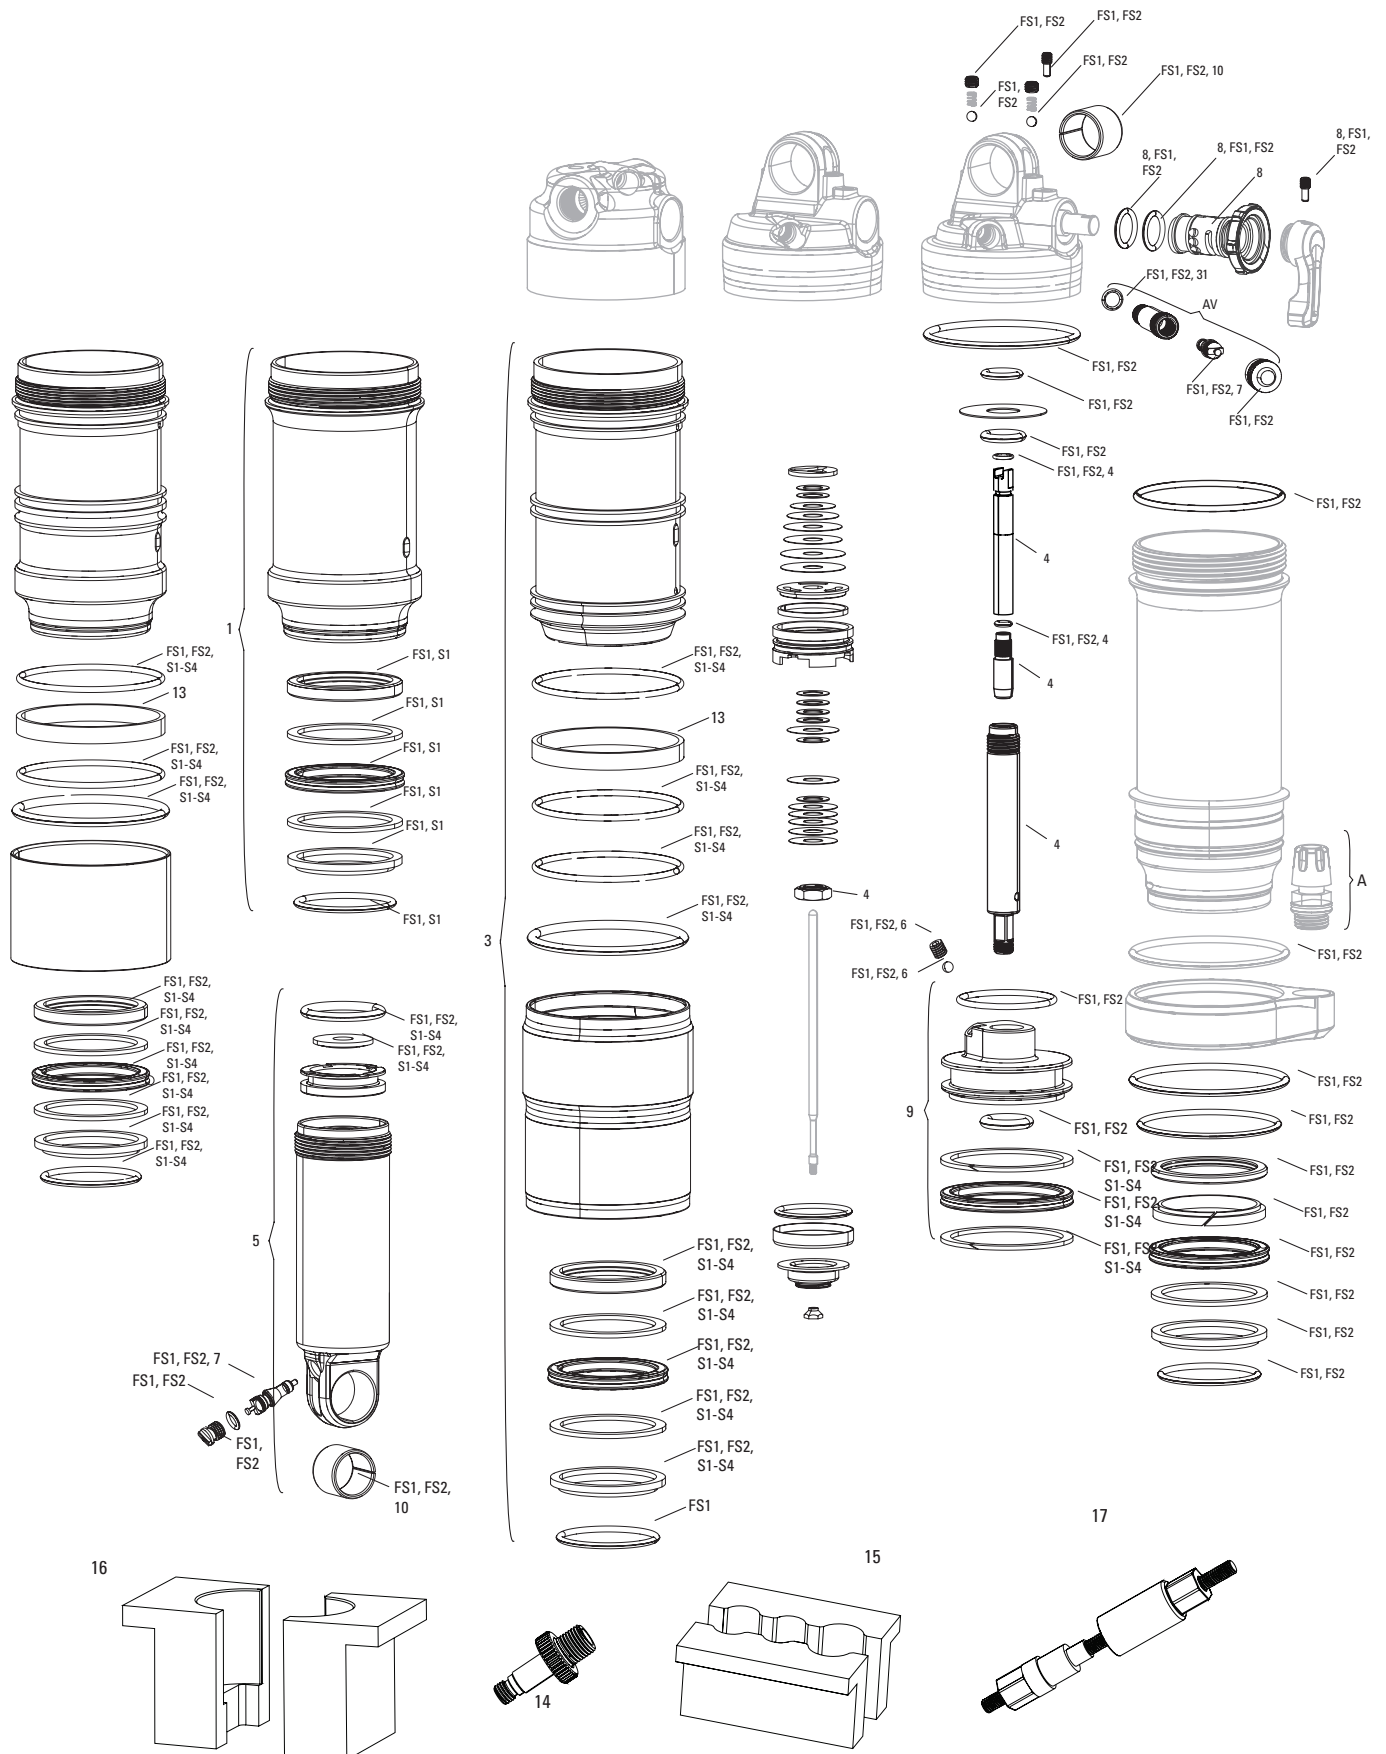

MONARCH RT C1-D3 (2014-2018)/RL B1-C3 (2014-2018)

RS-MNR-RT-C1, RS-MNR-RT-D1, RS-MNR-RT-D2, RS-MNR-RT-D3, RS-MNR-RL-B1, RS-MNR-RL-C1, RS-MNR-RL-C2, RS-MNR-RL-C3

MONARCH R C1-C4 (2014-2025)/ RT C1-D2 (2014-2018)