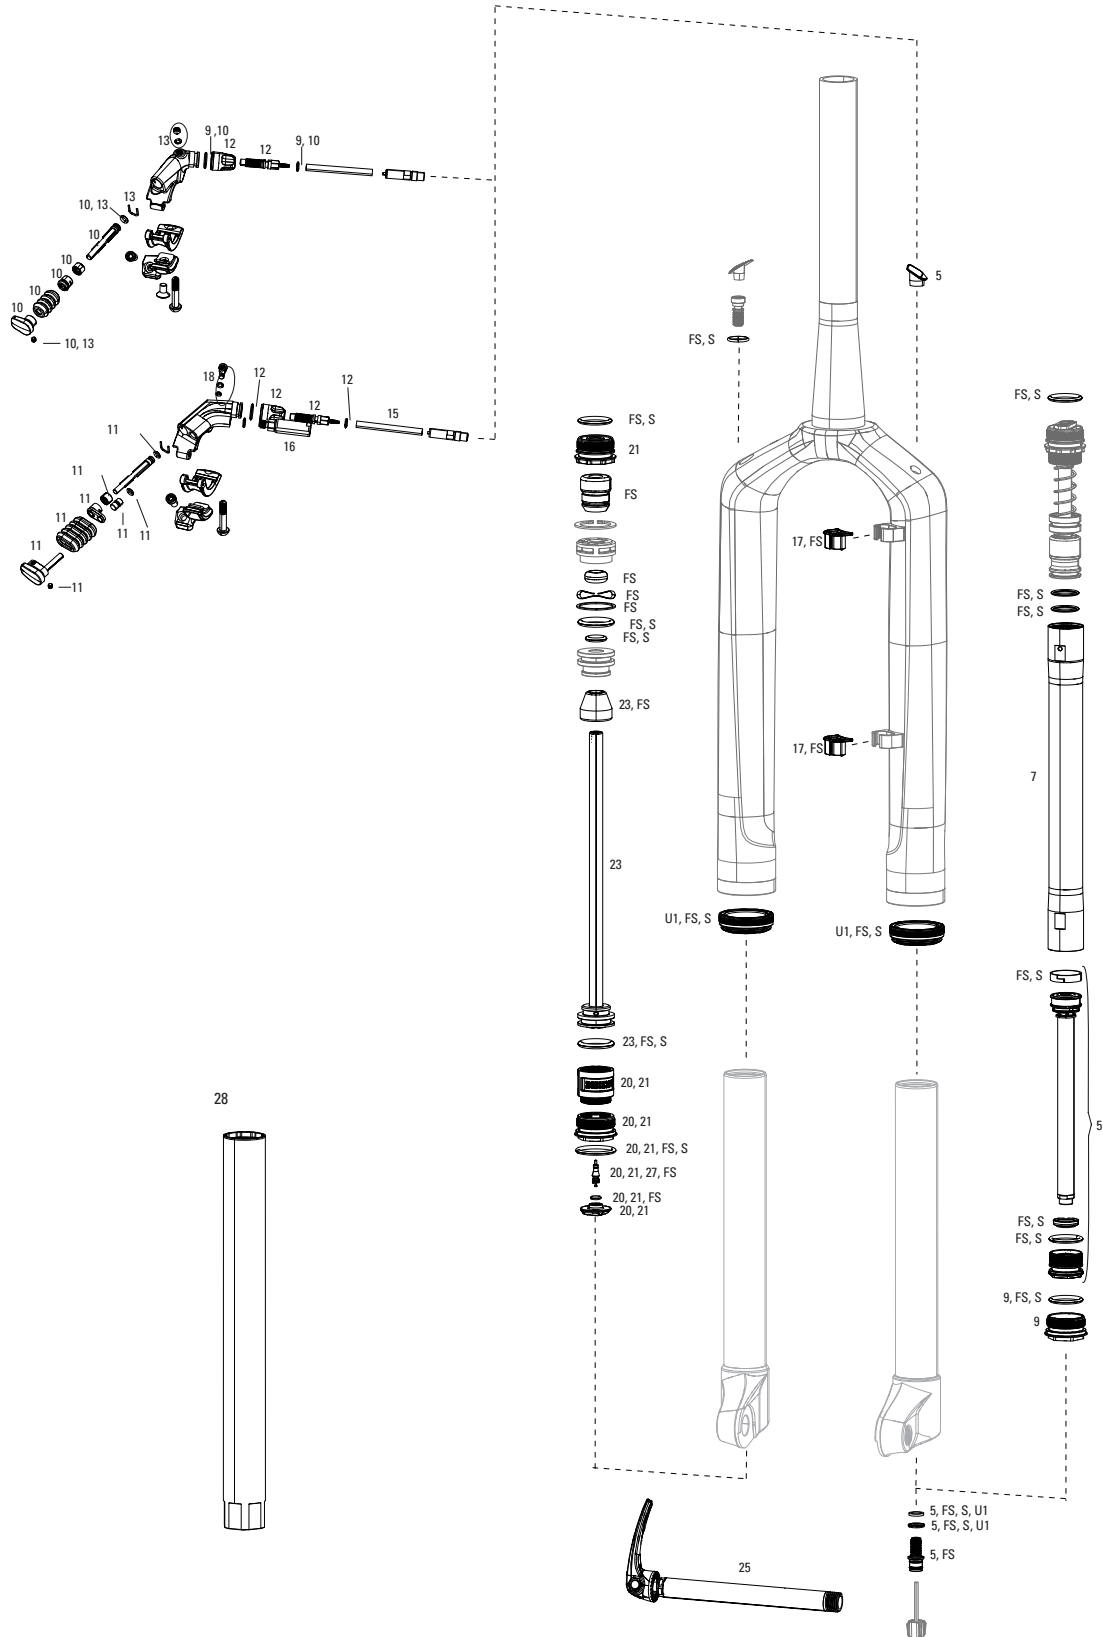

RS-1 A1-A2 (2015-2018)

FS-RS1-AC-A1, FS-RS1-AC-A2, FS-RS1-AC-A3, FS-RS1-AC-A4

1. **Note:**
1. Full service kits include replaceable o-rings, glide rings, retaining rings, crush washers, crush washer retainers and shaft bolts/nuts. All air service kits include replacement schrader valve cores. All basic service kits include the following replaceable wear items: o-rings, glide rings, dust seals, and foam rings.
  2. 2013+ XLoc remote uses Reverb hydraulic fluid.
  3. Decal pages can be found in back of the catalog.
  4. Inner tubes must be replaced as a pair for correct wheel alignment.
  5. Full Sprint remote must be used in combination with Fork and Rear Shock, cannot be used with Fork only.