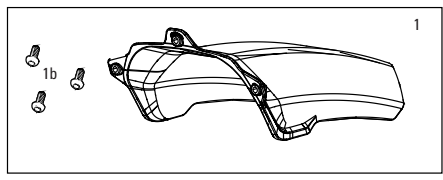

PSYLO SILVER RC/R A1 (2025+)

FS-PSYL-SRC-A1, FS-PSYL-SR-A1, FS-PSYL-SRCF-A1, FS-PSYL-SRF-A1

Note:
1. Fender mounting bolts are M3-5x11mm.
2. Psylo A1 has three lower leg variants: ABS + full fender (OE-only, takes "Trail" short fender), hidden full fender (OE-only, takes "Trail" short fender), and non-full fender (OE + AM, takes "All Mountain" short fender). Either variant that can accept a full fender has a "bump" on the back of the arch to provide a mounting surface for a full fender that is parallel to the upper tubes. See image above for identification reference.
3. To convert from crown lockout to remote, or vice versa, a full damper assembly is required.
4. Use air spring kit to upgrade and change firmness in coil forks.