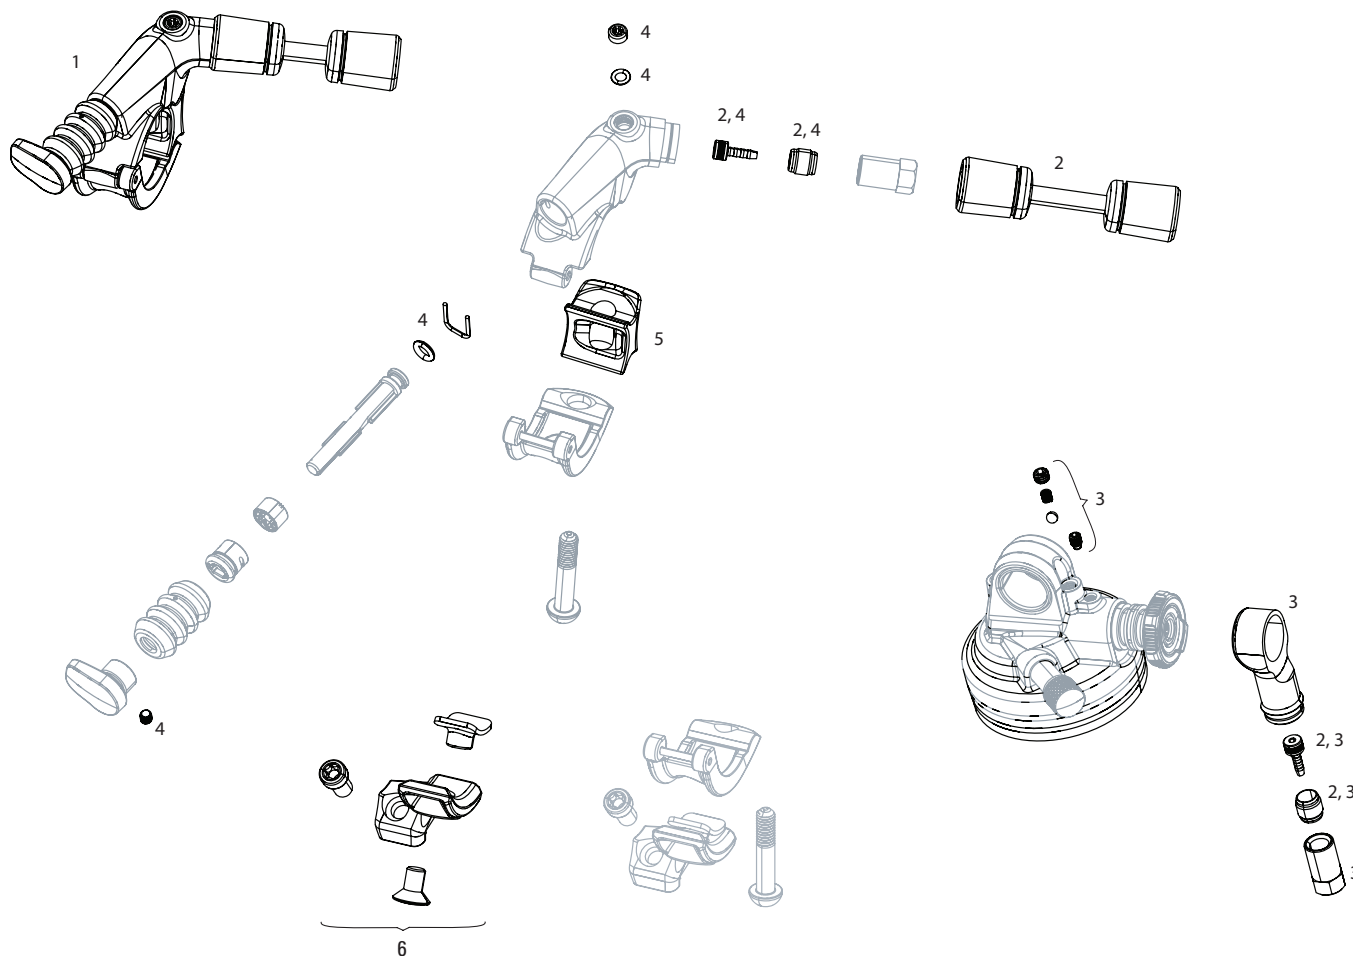

XLOC SPRINT MONARCH A1-A2 (2011-2018)

1	11.4318.000.000	REMOTE - XLOC SPRINT LEFT BLACK (INCLUDES HOSE, BARB & COMPRESSION NUT) - MONARCH XX
1	11.4318.000.010	REMOTE - XLOC SPRINT RIGHT BLACK (INCLUDES HOSE, BARB & COMPRESSION NUT) - MONARCH XX
2	11.4318.002.040	REMOTE HYDRAULIC HOSE KIT - 1250MM SPRINT (INCLUDES HOSES/BARBS/COMPRESSION NUTS)(QTY 2) -XLOC MONARCH XX
3	11.4118.002.000	REAR SHOCK HOSE FITTING KIT - (INCLUDES BANJO, COMPRESSION FITTING & THREADED BARB) - MONARCH XX
4	11.4318.001.000	REMOTE SERVICE KIT - XLOC SPRINT - MONARCH XX
5	11.6818.001.000	REMOTE DISCRETE PUCK - HYDRAULIC REMOTE (SPACER) FOR XLOC REMOTES QTY2
6	11.5315.049.010	DISC BRAKE LEVER CLAMP SHIFTER MOUNTING BRACKET - (MMX) LEFT -GUIDE ULT/RSC/RS/RE/R,LEVEL ULT/TLM/TL, CODE RSC/R, DB5 ELIXIR 9/7/CR MAG/X0/ XX, QTY 1
6	11.5315.049.020	DISC BRAKE LEVER CLAMP SHIFTER MOUNTING BRACKET - (MMX) RIGHT -GUIDE ULT/RSC/RS/RE/R,LEVEL ULT/TLM/TL, CODE RSC/R, DB5 ELIXIR 9/7/CR MAG/X0/ XX, QTY 1
ns	00.4318.098.000	ROCKSHOX UNIVERSAL BLEED KIT (INCLUDES 2 SYRINGES, 2 STANDARD FITTINGS, CHARGER FITTING, AND REVERB BLEEDING EDGE FITTING)
ns	11.4315.021.070	ROCKSHOX REVERB HYDRAULIC FLUID, 120ML BOTTLE - REVERB A1-B1 POST/ALL REVERB REMOTES/SPRINT REMOTES
ns	11.4015.354.040	ROCKSHOX REVERB HYDRAULIC FLUID, 1 LITER BOTTLE - REVERB A1-B1 POST/ALL REVERB REMOTES/SPRINT REMOTES