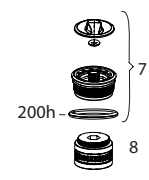

Note:
1. 2 Position dampers are compatible with OneLoc and 2P TwistLoc remotes.
2. 3 Position dampers are compatible with 3p TwistLoc remotes.
3. Complete damper upgrade kit required to convert from Crown Adjust to Cable Remote Adjust.
4. Decal and Maxle pages can be found in back of the catalog.
5. 15x110 Boost Maxle not compatible with 32mm SID C1. Use 15x100 Maxle. See parts page for compatible parts.