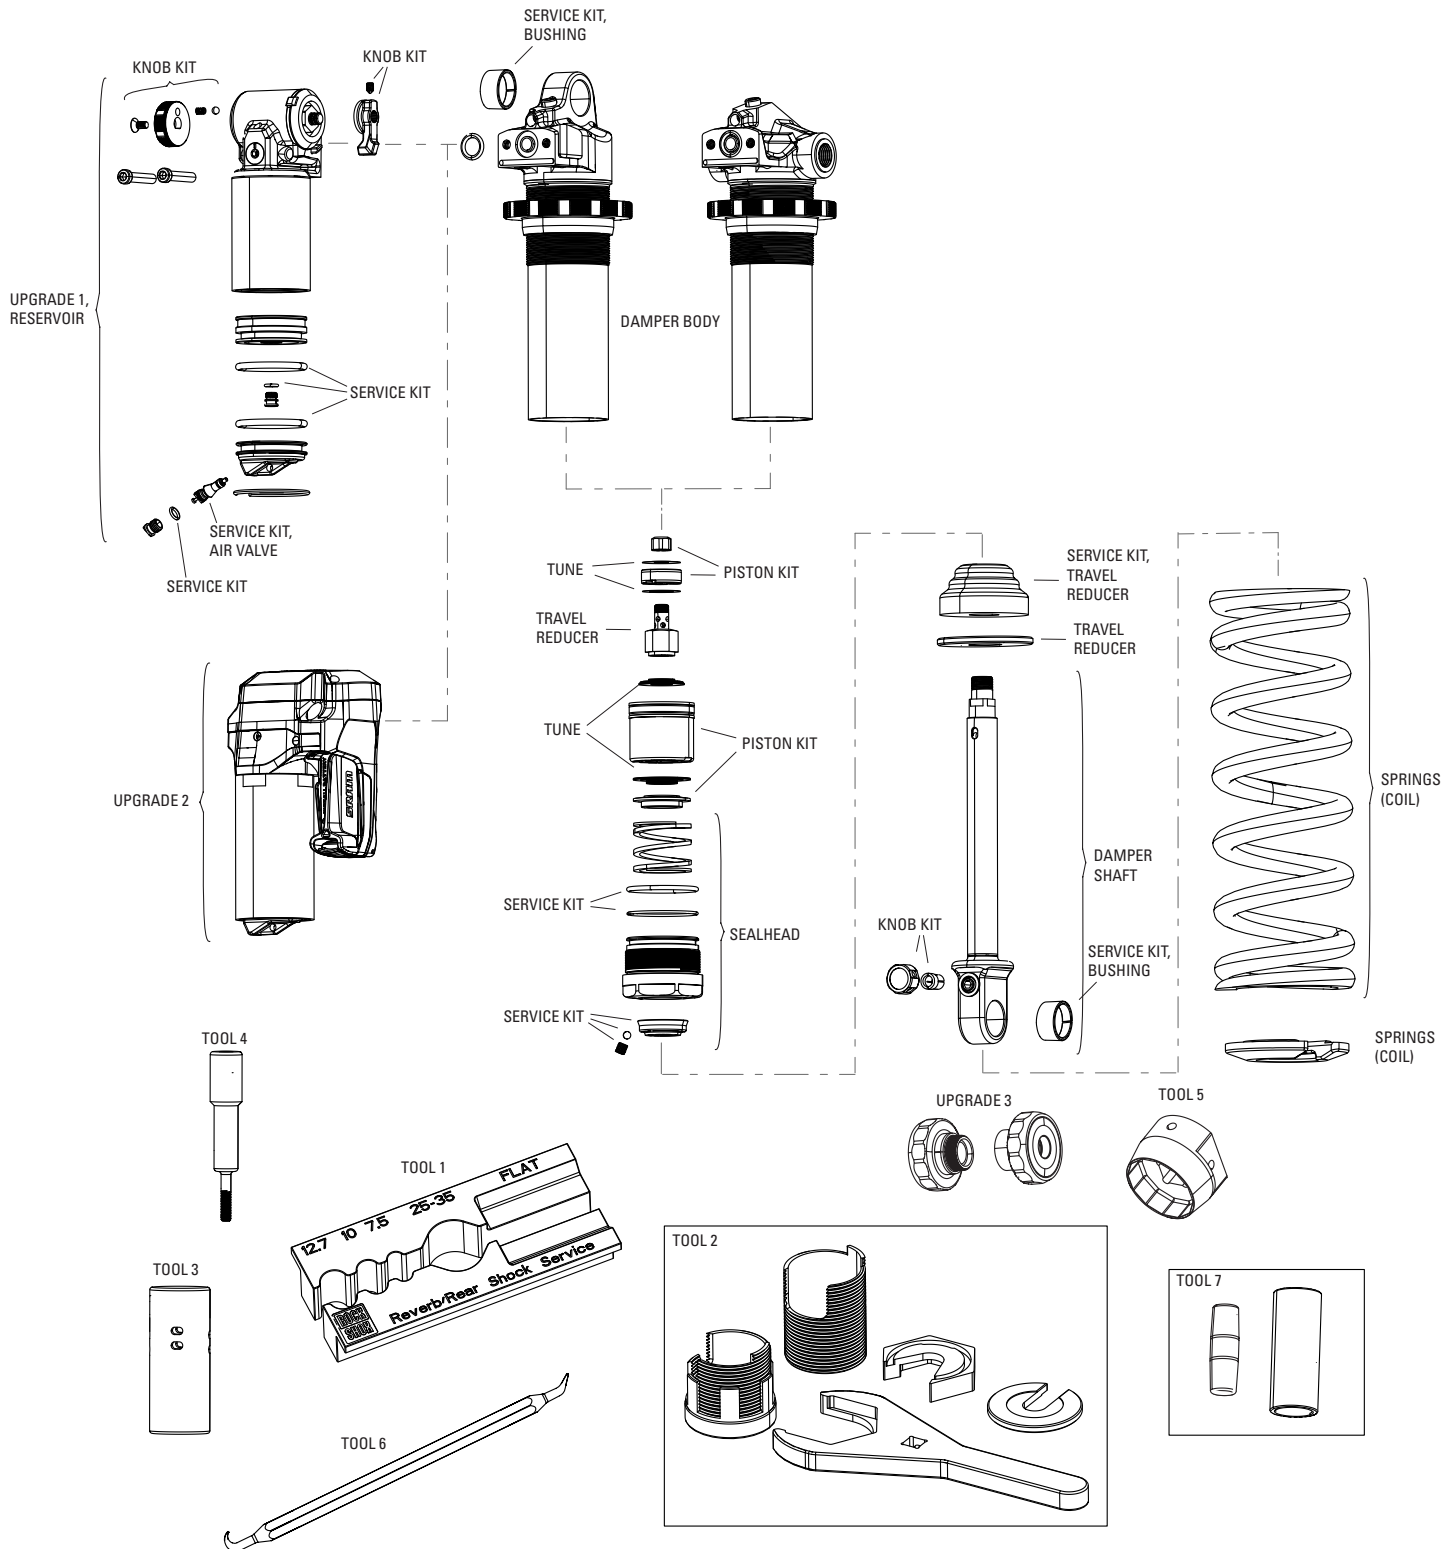

VIVID COIL D1 (2027+)

RS-VIVC-BSE-D1, RS-VIVC-SEL-D1, RS-VIVC-SELP-D1, RS-VIVC-ULT-D1, RS-VIVC-ULDH-D1

Note:

1. Vivid Coil D1 is all new. Only Damper body/eyelet is backward compatible with Vivid Coil C1.
2. See the RockShox Rear Shock Piston Tuning Guide for detailed information regarding the shim stack order for the rebound and compression dampers.
3. Travel change only recommended within root size ranges: 37.5-45, 47.5-55, 57.5-65, and 67.5-75. Travel change will result in incorrect sag gradients. Damper body and damper shaft are also **REQUIRED** if changing outside root size.