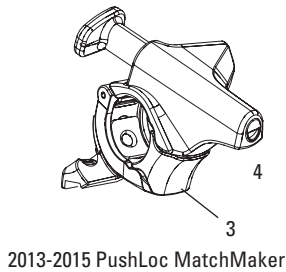

**ONELOC (2016-2020), PUSHLOC (2007-2012)/PUSHLOC (2013-2015),
TWISTLOC (2018-2020)/TWISTLOC BASE (2023+), POPLOC (2012-2020)**

Note:

1. 2013-2015 PushLoc is right and left-specific and is compatible only with 2013+ Motion Control and Recon Gold TurnKey compression dampers. Cable pull = 10mm.
2. Pre-2013 PushLoc and PopLoc are compatible only with pre-2013 Motion Control compression dampers and is convertible to left and right vertical, and left and right horizontal. Cable pull = 17mm.
3. OneLoc is compatible with 2013+ Motion Control and Recon Gold TK dampers with 10mm cable pull and replaces PushLoc.
4. 2023 TwistLoc Base ships with two cables for use with front and rear suspension. One cable can be removed for use with one or the other.
5. 2023 Twist Loc Base lock-on grips are cross compatible with SRAM Eagle Grip Shift lock-on grips.
6. RockShox remotes uses standard derailleur cables and 4mm housing.

1	00.4318.002.009	REMOTE - ONELOC LEFT/ABOVE, RIGHT/BELOW 10MM, REMOTE ONLY (INCLUDES REMOTE, CABLE&HOUSING) - METRIC REAR SHOCKS, RL (2013+) & CHARGER DAMPERS
2	00.4318.002.010	REMOTE - ONELOC RIGHT/ABOVE, LEFT/BELOW 10MM, REMOTE ONLY (INCLUDES REMOTE, CABLE&HOUSING) - METRIC REAR SHOCKS, RL (2013+) & CHARGER DAMPERS
3	11.6818.001.000	REMOTE DISCRETE PUCK - HYDRAULIC REMOTE (SPACER) FOR XLOC REMOTES QTY2
4	11.5315.049.010	DISC BRAKE LEVER CLAMP SHIFTER MOUNTING BRACKET - (MMX) LEFT -GUIDE ULT/RSC/RS/RE/R,LEVEL ULT/TLM/TL, CODE RSC/R, DB5 ELIXIR 9/7/CR MAG/X0/ XX, QTY 1
5	11.5315.049.020	DISC BRAKE LEVER CLAMP SHIFTER MOUNTING BRACKET - (MMX) RIGHT -GUIDE ULT/RSC/RS/RE/R,LEVEL ULT/TLM/TL, CODE RSC/R, DB5 ELIXIR 9/7/CR MAG/X0/ XX, QTY 1
8	11.4308.848.000	REMOTE - POPLOC LEFT 17MM CABLE PULL - RL (PRE-2013) & ALL TK DAMPERS, (NOT COMPATIBLE WITH 2013+ MOCO)
8	11.4309.207.000	REMOTE - POPLOC RIGHT 17MM CABLE PULL - RL (PRE-2013) & ALL TK DAMPERS
ns	11.4311.184.000	REMOTE - POPLOC RIGHT SHOCK - ARIO
10	11.4018.112.000	REMOTE PLUGS- TWISTLOC (INCLUDES RUBBER TAB FOR LOCK/UNLOCK ICON) QTY 10
11	00.4318.059.000	REMOTE - TWISTLOC BASE FULL SPRINT LEFT 2 POSITION (INCLUDES CABLES, HOUSING, LEFT AND RIGHT GRIPS) - 2 POSITION REMOTE FORKS AND SHOCKS B1
11	00.4318.059.001	REMOTE - TWISTLOC BASE FULL SPRINT LEFT 3 POSITION (INCLUDES CABLES, HOUSING, LEFT AND RIGHT GRIPS) - 3 POSITION REMOTE FORKS AND SHOCKS B1
12	00.4318.026.003	GRIPS FOR TWISTLOC 77/125MM TEXTURED GRIPS (INCLUDES BLACK CLAMPS, END PLUGS) - TWISTLOC BASE B1+ (2023+)