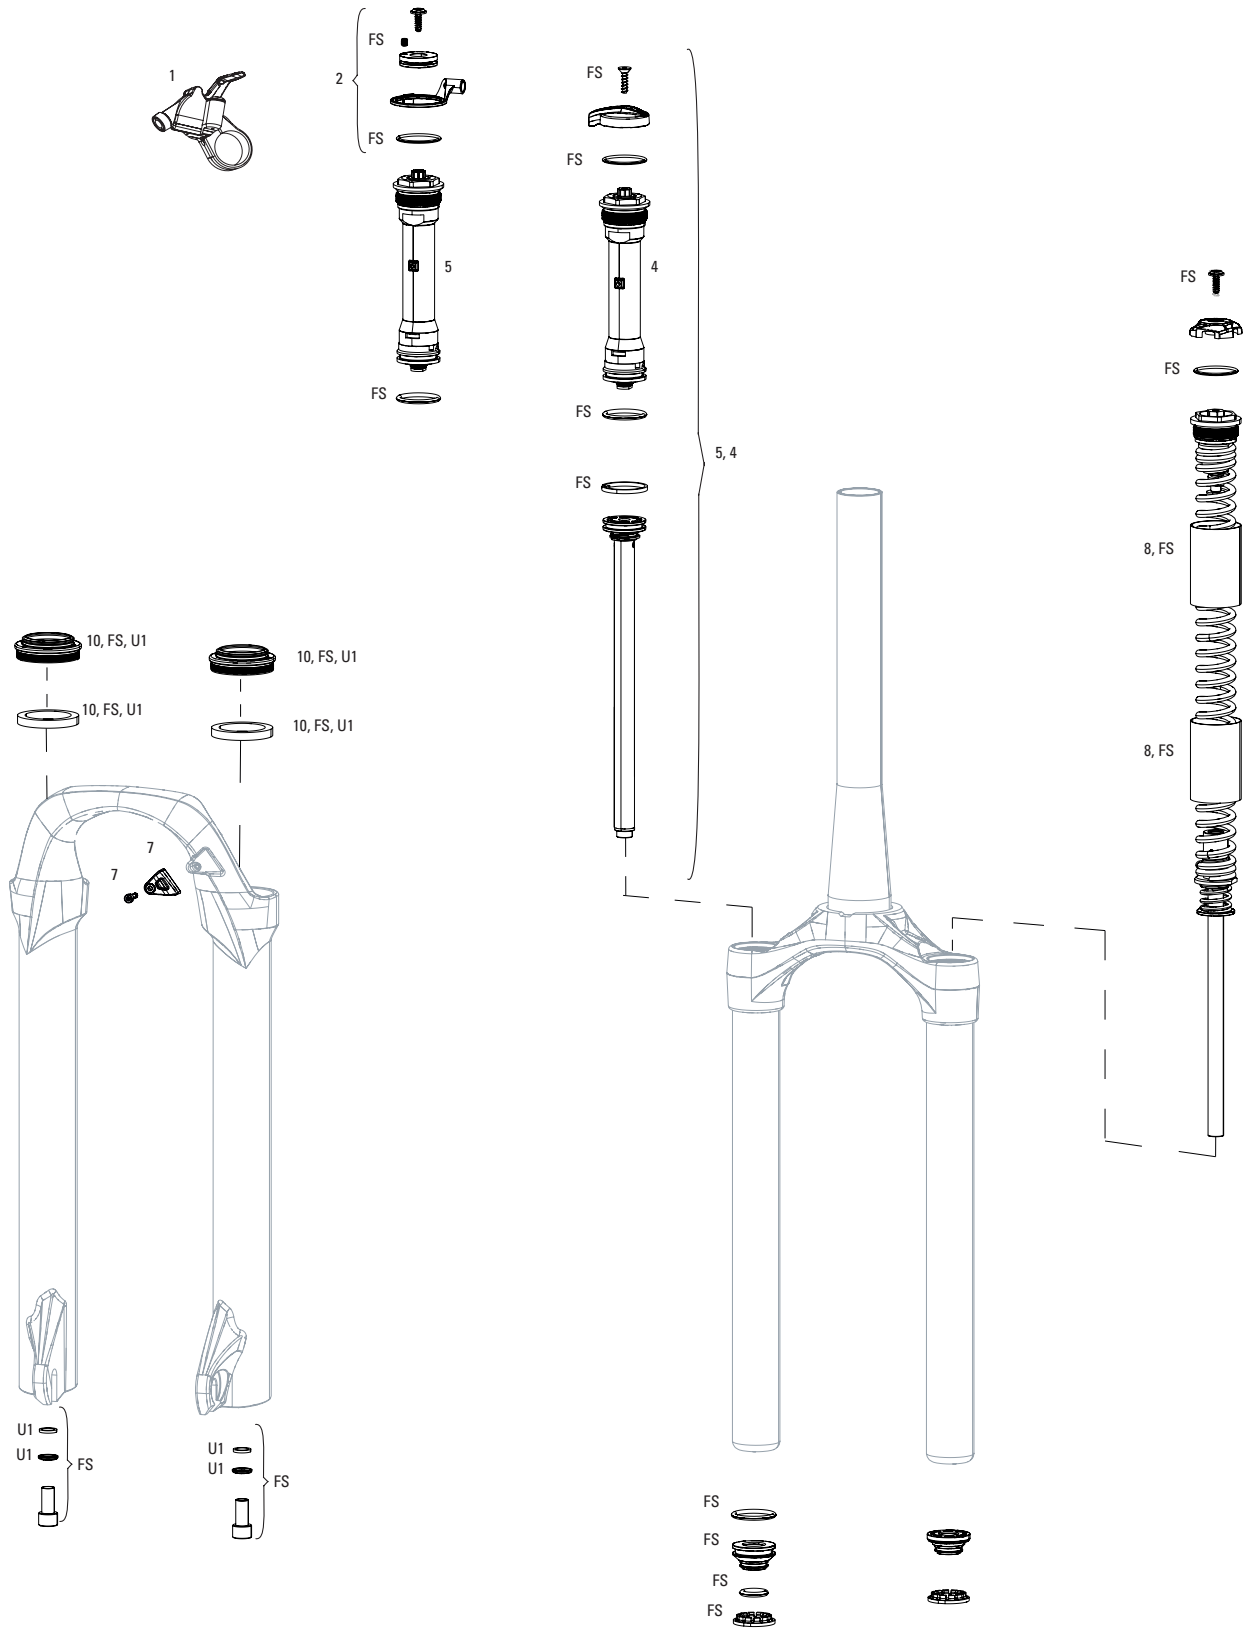

JUDY TK B1 (2021+)
FS-JDY-TK-B1

Note:
1. Full service kits include replaceable o-rings, glide rings, retaining rings, crush washers, crush washer retainers and shaft bolts/nuts. Not all service parts are pictured. All basic service kits include the following replaceable wear items: o-rings, glide rings, dust seals, and foam rings.