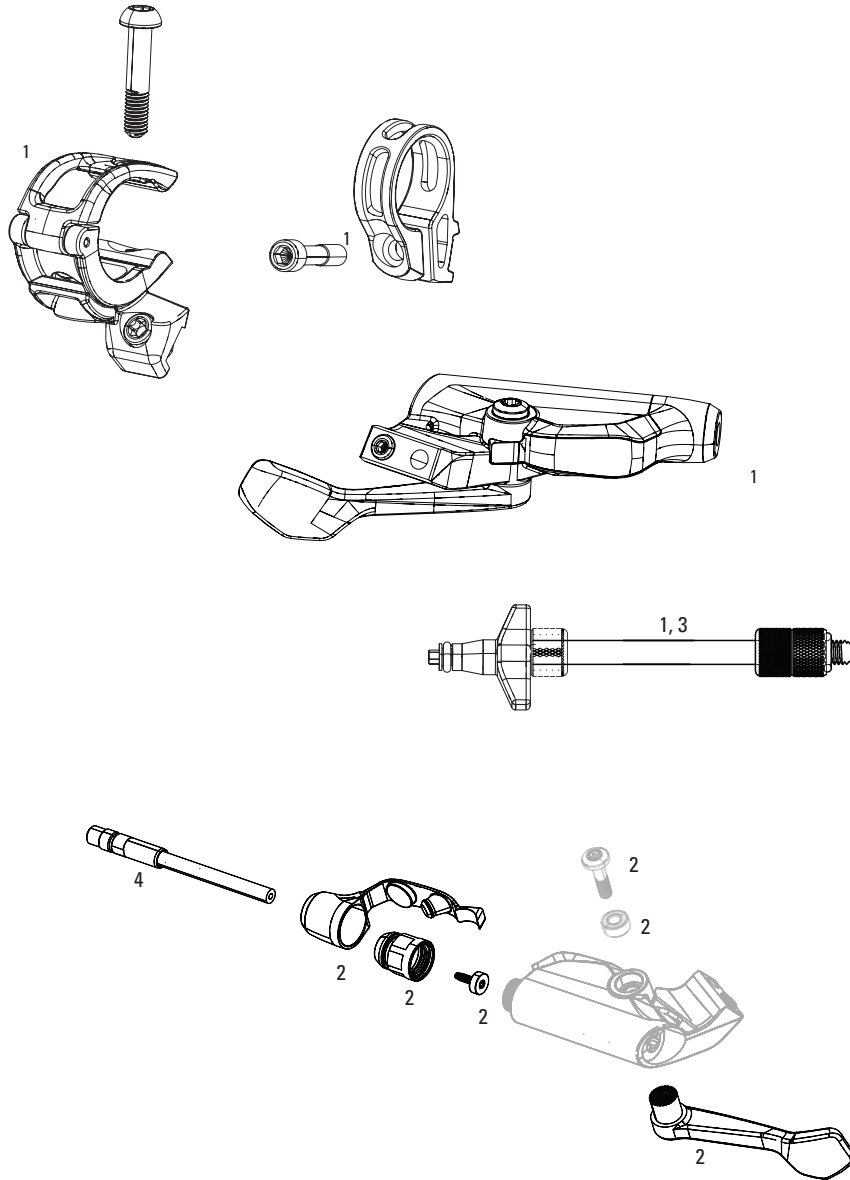

REVERB 1X REMOTE - A2-C1 (2013 -2023)

RM-UPK-1X-A1

UPGRADES	
1	00.6818.029.000 REMOTE UPGRADE KIT - LEFT/BELOW (INCLUDES REMOTE, BLEEDING EDGE FITTING, DISCRETE CLAMP, MMX CLAMP) - REVERB A2-C1 (2013+)
SERVICE	
2	11.6818.048.000 REMOTE SERVICE KIT - (INCLUDES BOOT, PADDLE, & BARB) - REVERB 1X REMOTE B1
SPARES	
3	00.4318.098.000 ROCKSHOX UNIVERSAL BLEED KIT (INCLUDES 2 SYRINGES, 2 STANDARD FITTINGS, CHARGER FITTING, AND REVERB BLEEDING EDGE FITTING)
4	11.6815.025.030 SEATPOST HYDRAULIC HOSE - (2000MM) CONNECTAMAJIG KIT (USE ONLY WITH CONNECTAMAJIG POST) - REVERB A2+