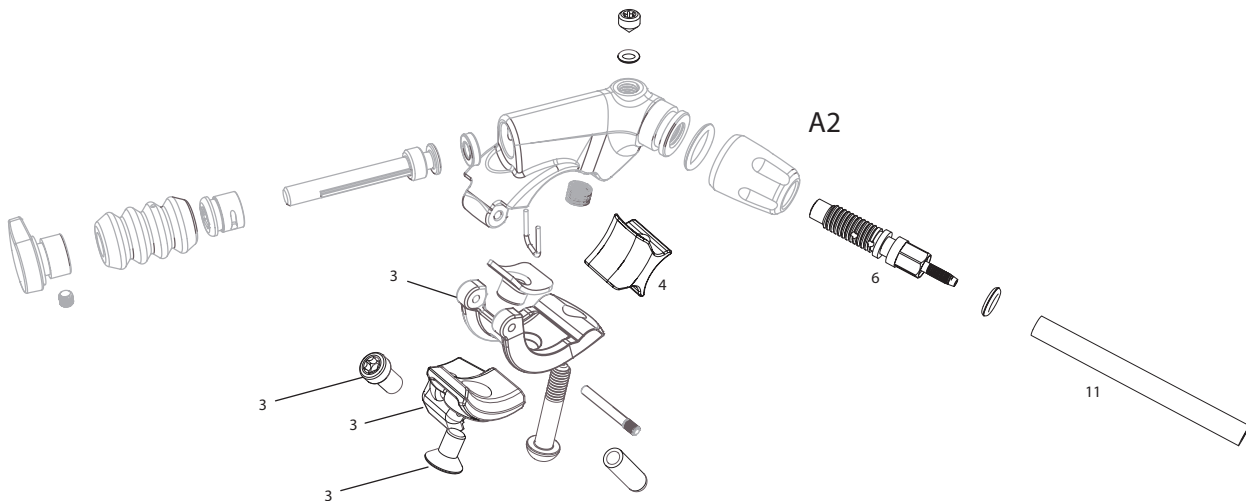

REVERB/REVERB STEALTH REMOTE A1-A2 (2011-2016)

RM-RVB-A1, RM-RVB-A2

Note:

1. A1 - Remote silver adjuster knob - compatible with A1 Reverb only (2011-2013)
2. A2 - Remote black adjuster knob - compatible with A2 & B1 Reverb only (2013-2016)
3. A1 - specific parts not compatible with A2

REVERB / REVERB STEALTH REMOTE A1-A2 (2011-2016)

RM-RVB-A1, RM-RVB-A2

MATCHMAKER CLAMP	
3	11.5315.049.010 DISC BRAKE LEVER CLAMP SHIFTER MOUNTING BRACKET - (MMX) LEFT -GUIDE ULT/RSC/RS/RE/R,LEVEL ULT/TLM/TL, CODE RSC/R, DB5 ELIXIR 9/7/CR MAG/X0/ XX, QTY 1
3	11.5315.049.020 DISC BRAKE LEVER CLAMP SHIFTER MOUNTING BRACKET - (MMX) RIGHT -GUIDE ULT/RSC/RS/RE/R,LEVEL ULT/TLM/TL, CODE RSC/R, DB5 ELIXIR 9/7/CR MAG/X0/ XX, QTY 1
4	11.6818.001.000 REMOTE DISCRETE PUCK - HYDRAULIC REMOTE (SPACER) FOR XLOC REMOTES QTY2
BARBS	
5	11.6815.022.010 SEATPOST HOSE BARB - REVERB POST (QTY 1) - REVERB
5	11.6815.022.020 SEATPOST HOSE BARB - REVERB POST (QTY 10) - REVERB
6	11.6815.022.030 REMOTE HOSE BARB - REVERB REMOTE (QTY 1) - REVERB
6	11.6815.022.040 REMOTE HOSE BARB - REVERB REMOTE (QTY 10) - REVERB
TOOLS	
7	00.6815.066.030 SEATPOST BARB CONNECTOR - REVERB STEALTH
8	00.6815.066.020 SEATPOST BLEED TOOL - REVERB
9	00.6815.066.010 SEATPOST OIL HEIGHT TOOL - REVERB
10	00.6818.043.000 SEATPOST IFF HEIGHT TOOL (210MM LENGTH) - REVERB AXS/REVERB A1-B1/REVERB STEALTH A2-C1
11	11.6815.025.010 SEATPOST HYDRAULIC HOSE - (2000MM) KIT (INCLUDES NEW HOSE, NEW STRAIN RELIEF, NEW BARB) - REVERB A1-B1
12	11.6818.055.000 SEATPOST BLEED SCREW - REVERB STEALTH & REVERB REMOTE (INCLUDES BLEED SCREWS & O-RINGS) (QTY 10) REVERB REMOTE A1-A2, REVERB STEALTH A1-C1 (2011-2020)