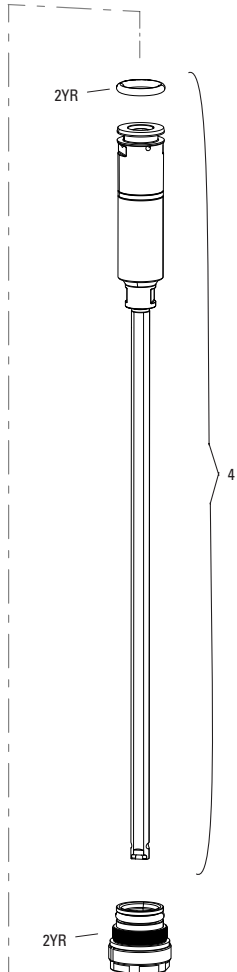

REVERB AXS B1+ (2026+)

SP-RVB-AXS-B1, SP-RVB-AXS-B2

Note:

1. 30.9mm/31.6mm chassis are unique from the 34.9mm chassis. Parts are not interchangeable between 30.9mm/31.6mm and 34.9mm.
2. 30.9mm and 31.6mm lower tubes are interchangeable within the same travel length.
3. Reverb AXS uses Maxima Dynamic Suspension Lube Heavy (included in service kit).
4. B2 generation changed from Micro-USB charger to USB-C charger included. No change to the seatpost itself.