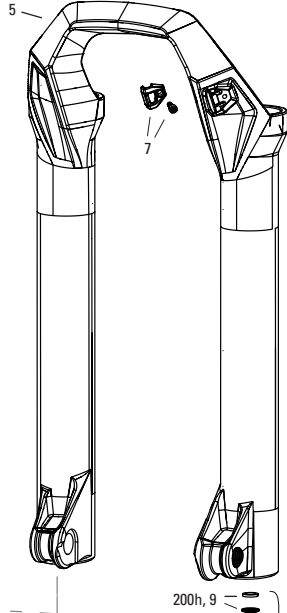

PSYLO SILVER RC/R A1 (2025+)

FS-PSYL-SRC-A1, FS-PSYL-SR-A1, FS-PSYL-SRCF-A1, FS-PSYL-SRF-A1

Note:
1. Fender mounting bolts are M3-5x11mm.
2. Psylo A1 has three lower leg variants: ABS + full fender (OE-only, takes "Trail" short fender), hidden full fender (OE-only, takes "Trail" short fender), and non-full fender (OE + AM, takes "All Mountain" short fender). Either variant that can accept a full fender has a "bump" on the back of the arch to provide a mounting surface for a full fender that is parallel to the upper tubes. See image above for identification reference.
3. To convert from crown lockout to remote, or vice versa, a full damper assembly is required.
4. Use air spring kit to upgrade and change firmness in coil forks.