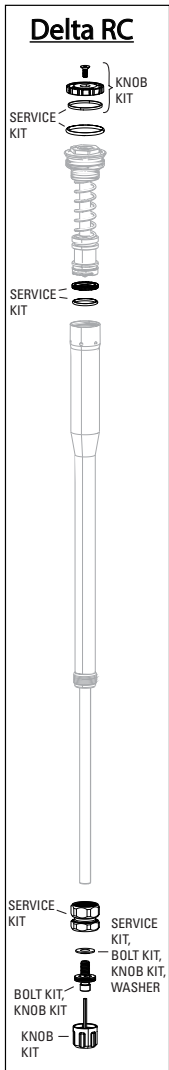

ZEB B1 (2027+)

FS-ZEB-SEL-B1, FS-ZEB-SELP-B1, FS-ZEB-ULT-B1, FS-ZEB-UFA-B1

Note:
1. ZEB B1 features all new 38mm chassis, Linear XL air spring, and modified Charger 3.2 damper with increased damping. No Gen-A compatibility.