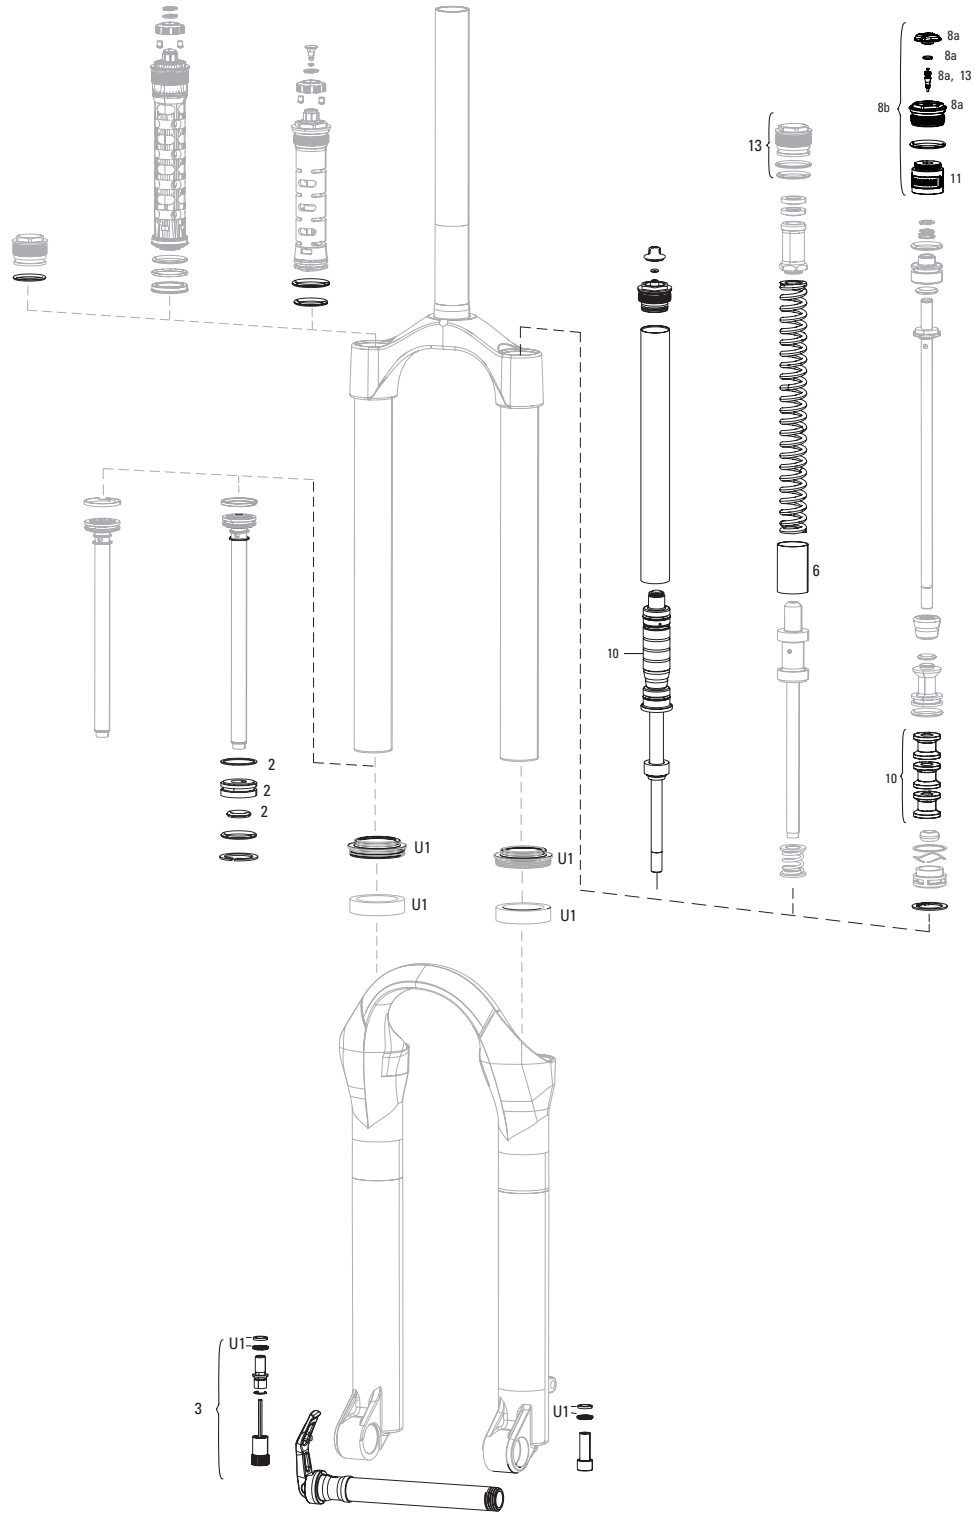

ARGYLE A1-A2 (2007-2017)

FS-ARGL-R-A1, FS-ARGL-RC-A1, FS-ARGL-RCT-A1, FS-ARGL-R-A2, FS-ARGL-RC-A2, FS-ARGL-RCT-A2

Note:
1. Full service kits include replaceable o-rings, glide rings, retaining rings, crush washers, crush washer retainers and shaft bolts/nuts. All air service kits include replacement schrader valve cores. Not all service parts are pictured. All basic service kits include the following replaceable wear items: o-rings, glide rings, dust seals, and foam rings.
2. Please note top cap, compression damper and air spring kit requirements for steel and aluminum upper tubes.
3. A complete decal and Maxle overview can be found in back of the catalog.