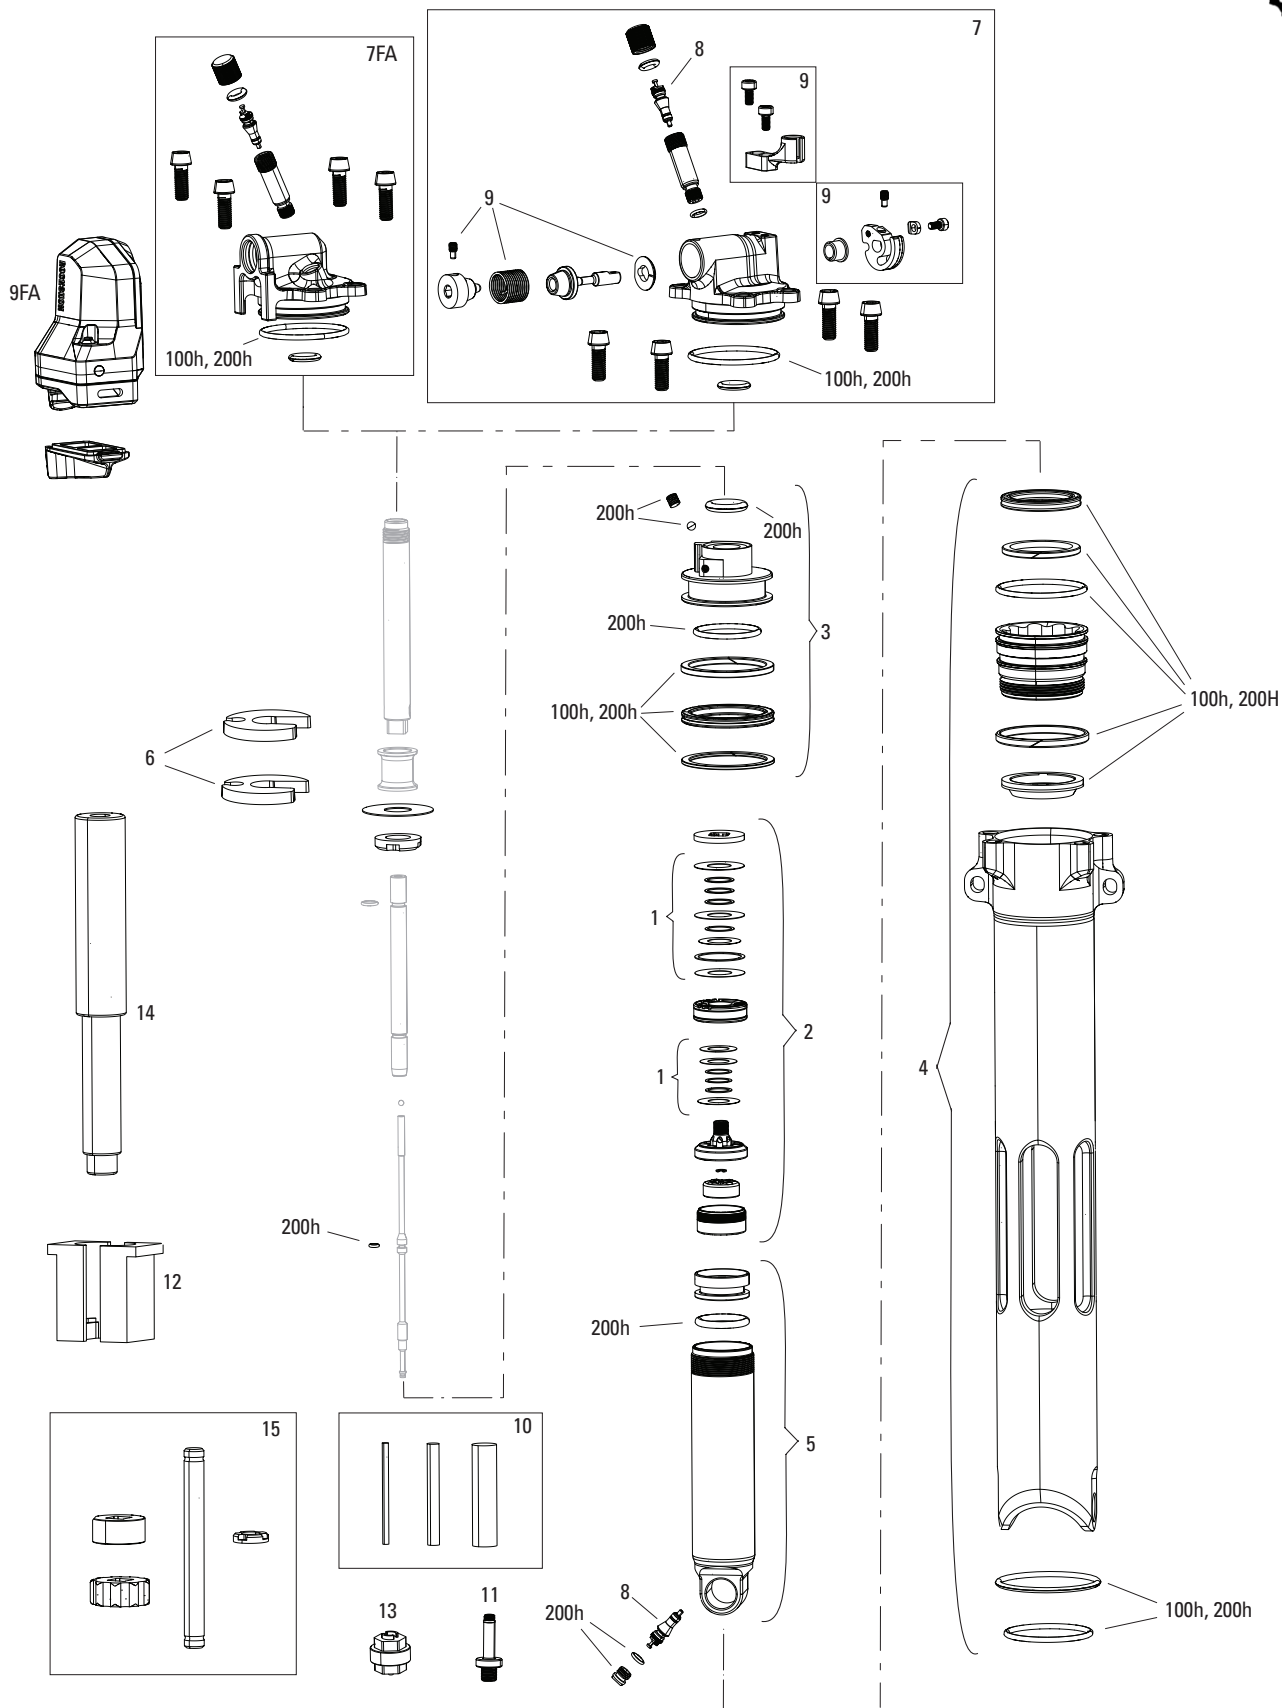

SIDLUXE ISOSTRUT A1 (2024+)

RS-SIDL-TKIS-A1, RS-SIDL-ISFA-A1

Note:

1. See the RockShox Rear Shock Piston Tuning Guide for detailed information regarding the shim stack order for the rebound and compression dampers.
2. Non-Flight Attendant ISOSTRUT shocks are NOT upgradeable to Flight Attendant. The entire shock must be purchased complete.
3. The Flight Attendant Control Module should only be removed from the eyelet assembly when in "Open" mode and with the battery removed. Do not reinstall the battery until the module is reattached to the eyelet.
4. SIDLuxe ISOSTRUT takes 2 volume tokens maximum.