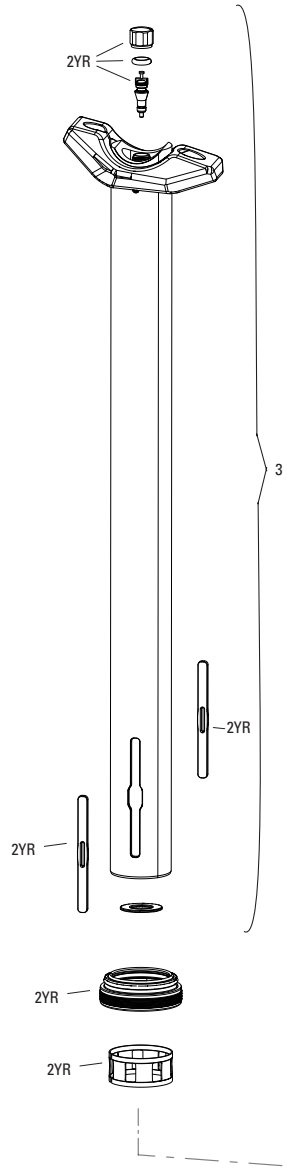

REVERB AXS B1+ (2026+)

SP-RVB-AXS-B1, SP-RVB-AXS-B2

Note:

1. 30.9mm/31.6mm chassis are unique from the 34.9mm chassis. Parts are not interchangeable between 30.9mm/31.6mm and 34.9mm.
2. 30.9mm and 31.6mm lower tubes are interchangeable within the same travel length.
3. Reverb AXS uses Maxima Dynamic Suspension Lube Heavy (included in service kit).
4. B2 generation changed from Micro-USB charger to USB-C charger included. No change to the seatpost itself.