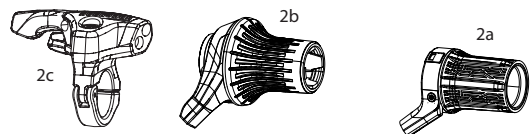

SID SL (32MM) C1 (2021-2023)

FS-SIDS-BSE-C1, FS-SIDS-SEL-C1, FS-SIDS-SELP-C1, FS-SIDS-ULT-C1, FS-SIDS-BNUL-C1

Charger Race Day 2