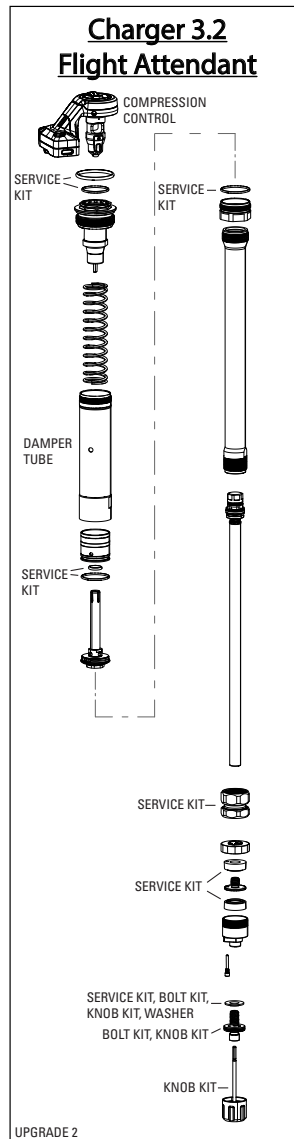

LYRIK E1 (2027+)

FS-LYRK-SEL-E1, FS-LYRK-SELP-E1, FS-LYRK-ULT-E1, FS-LYRK-UFA-E1

Note:
1. Lyrik E1 features all new 35mm chassis, Linear XL air spring, and modified Charger 3.2 damper with increased damping. No Gen-D compatibility.