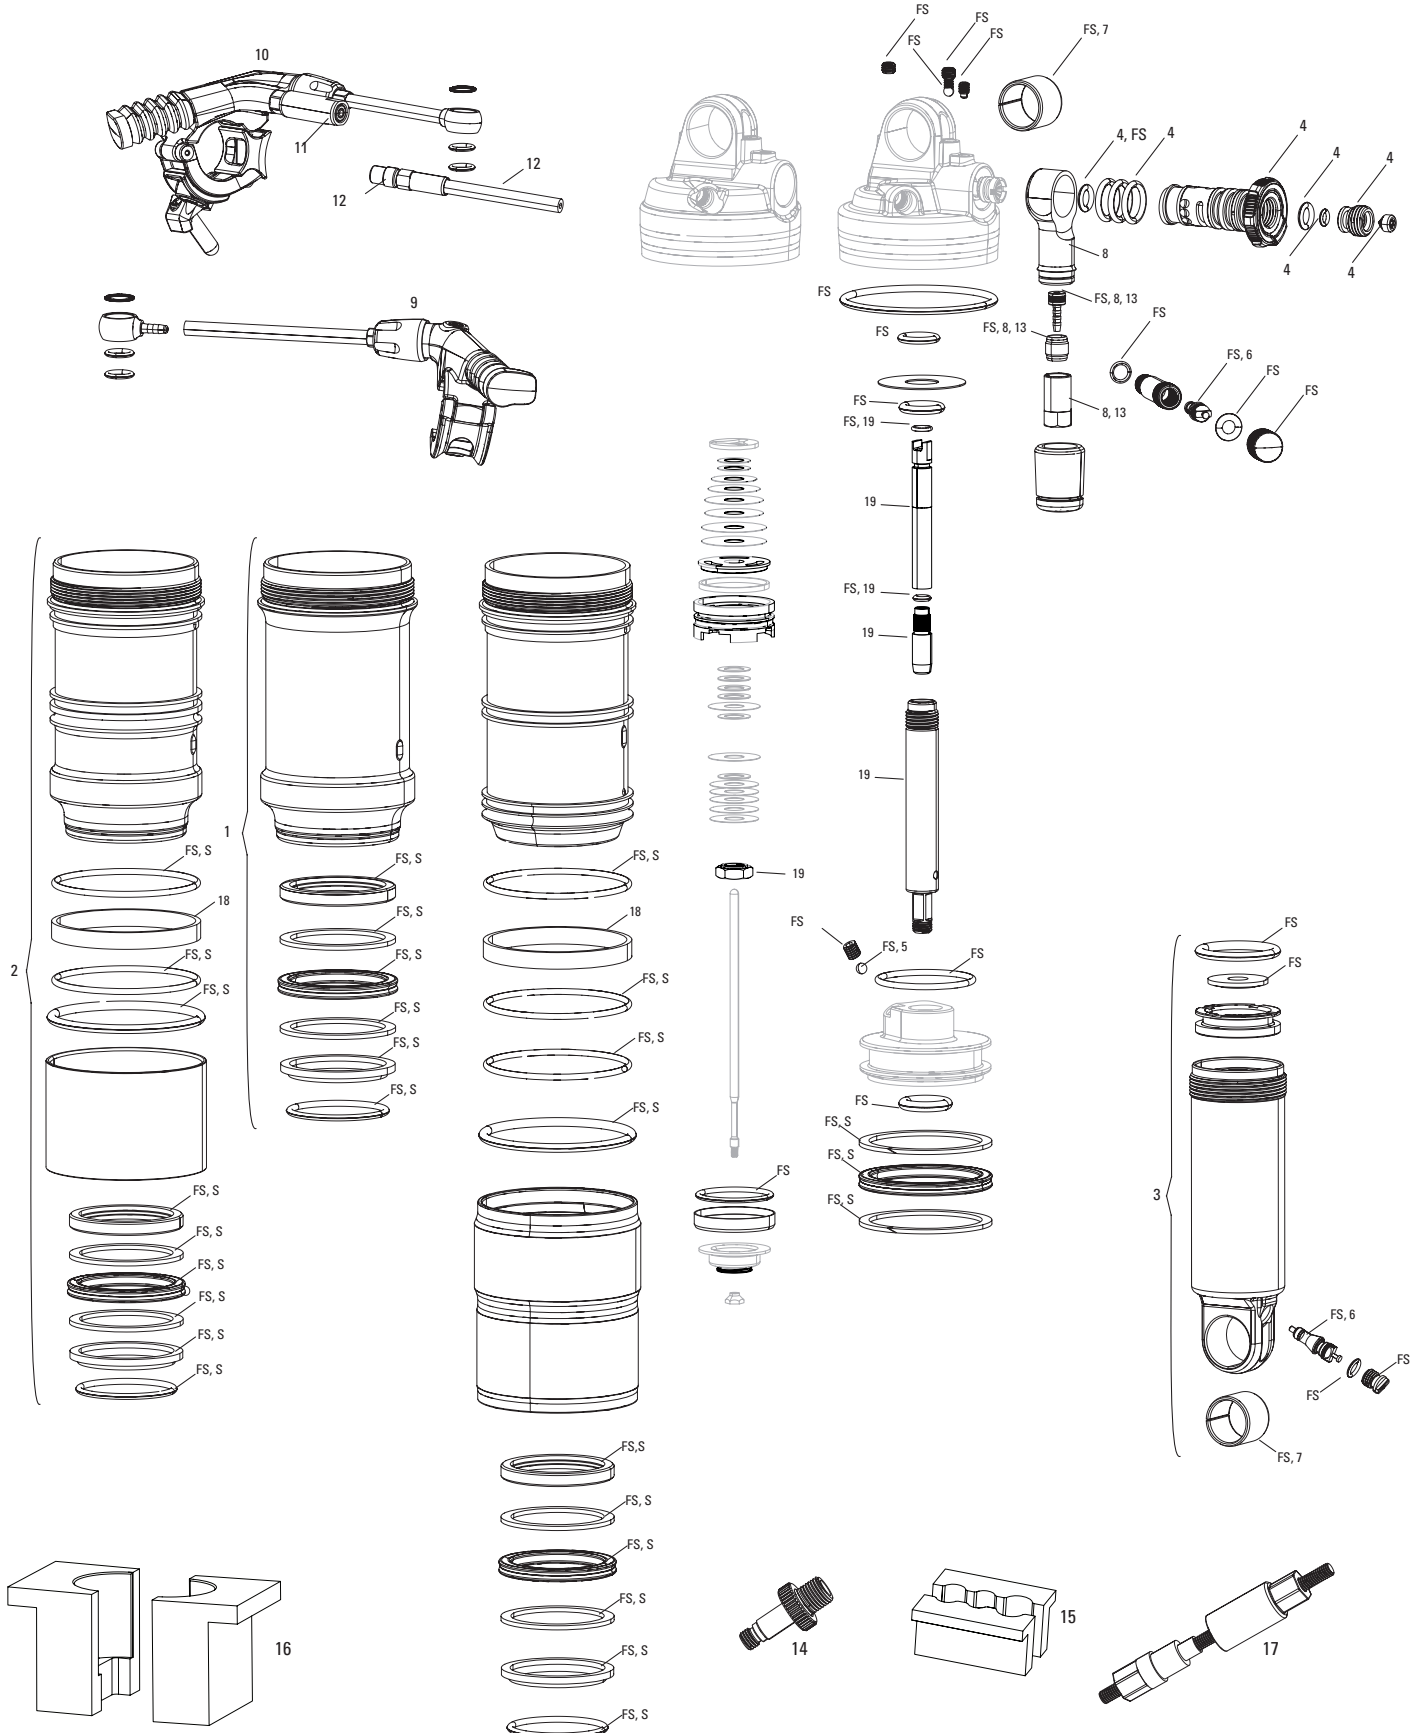

MONARCH XX B1-C2 (2014-2022)

RS-MNR-XX-B1, RS-MNR-XX-C1, RS-MNR-XX-C2