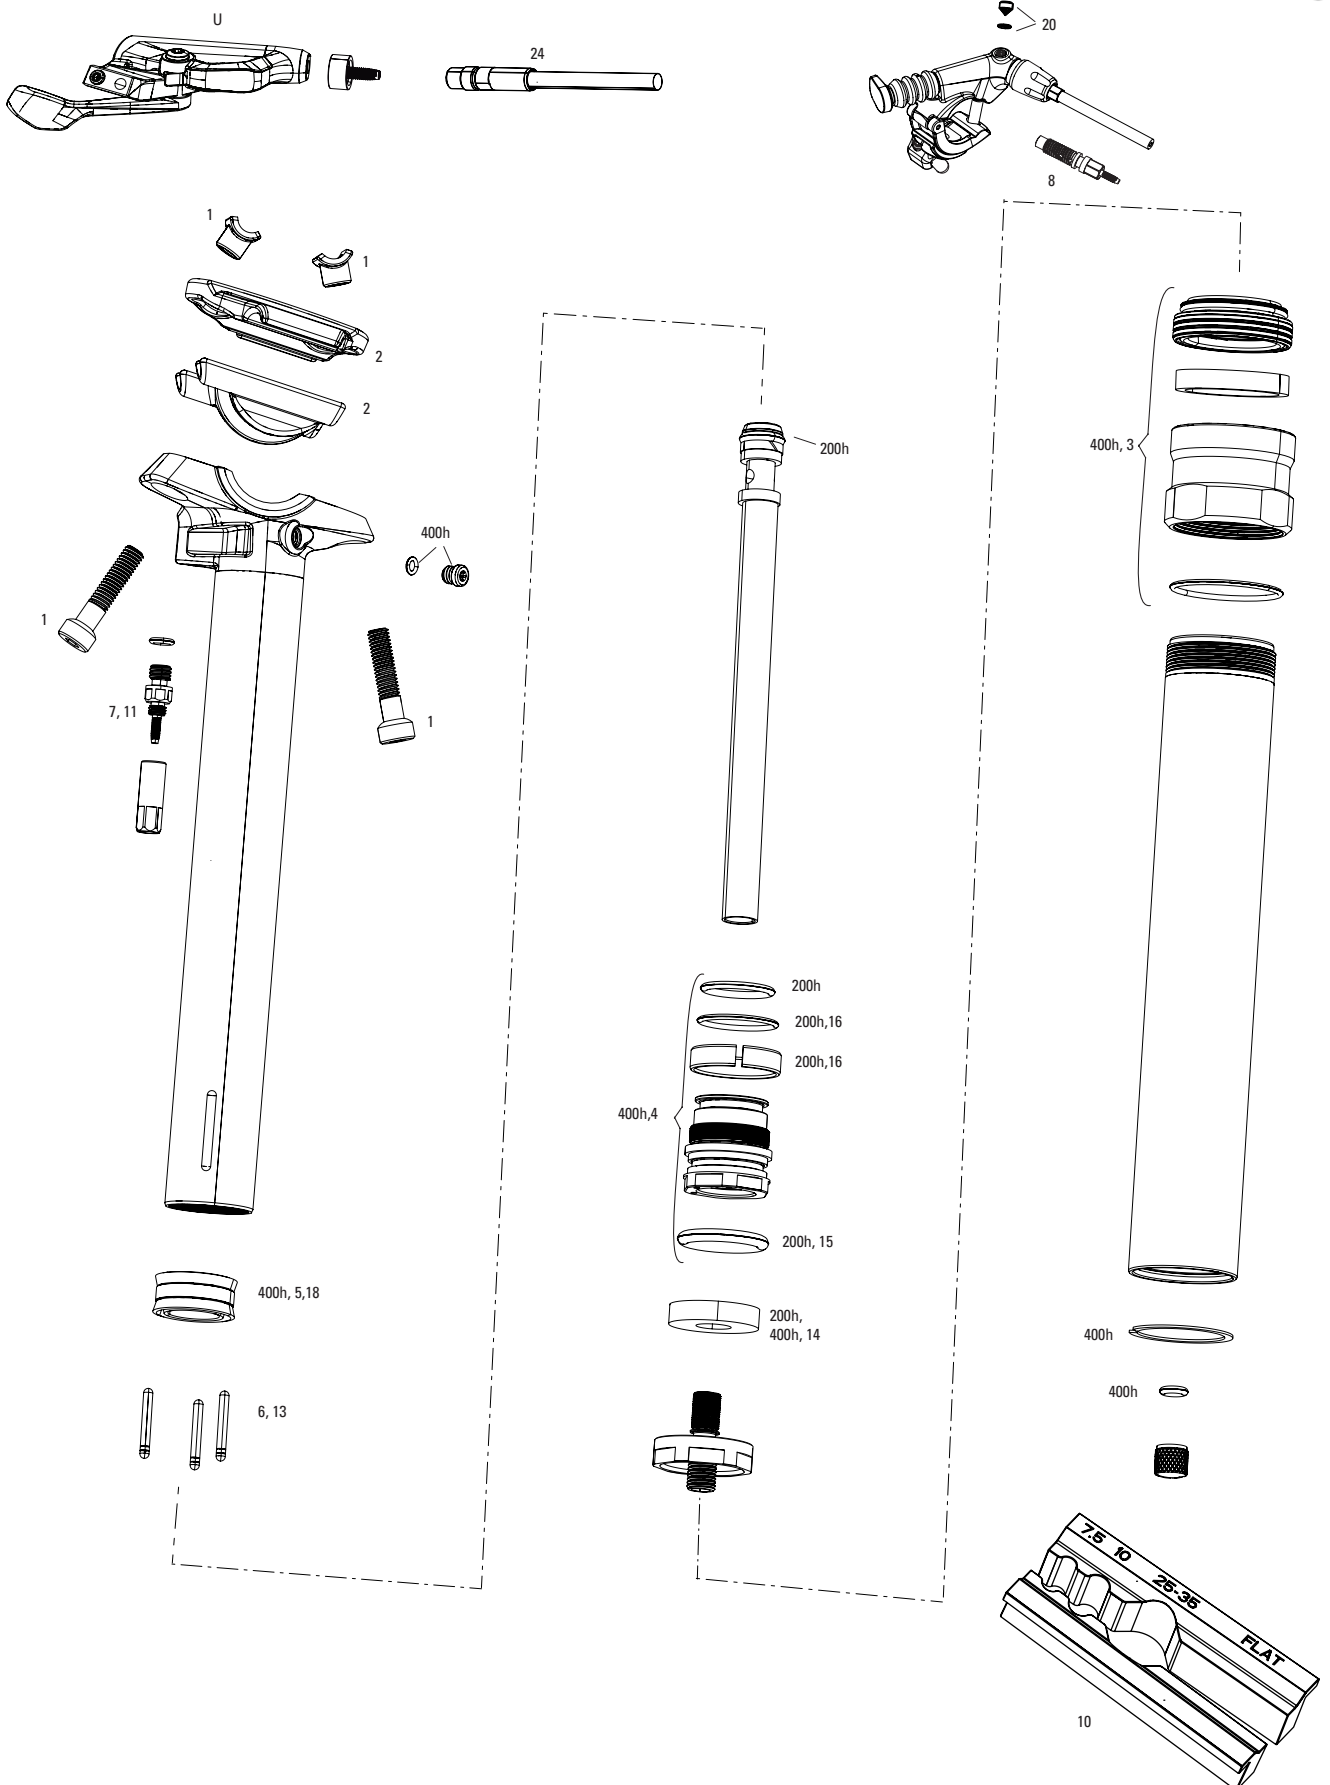

REVERB B1 (2017-2019)

SP-RVB-B1, SP-RVB-1X-B1

REVERB B1 (2017-2019)

SP-RVB-B1, SP-RVB-1X-B1