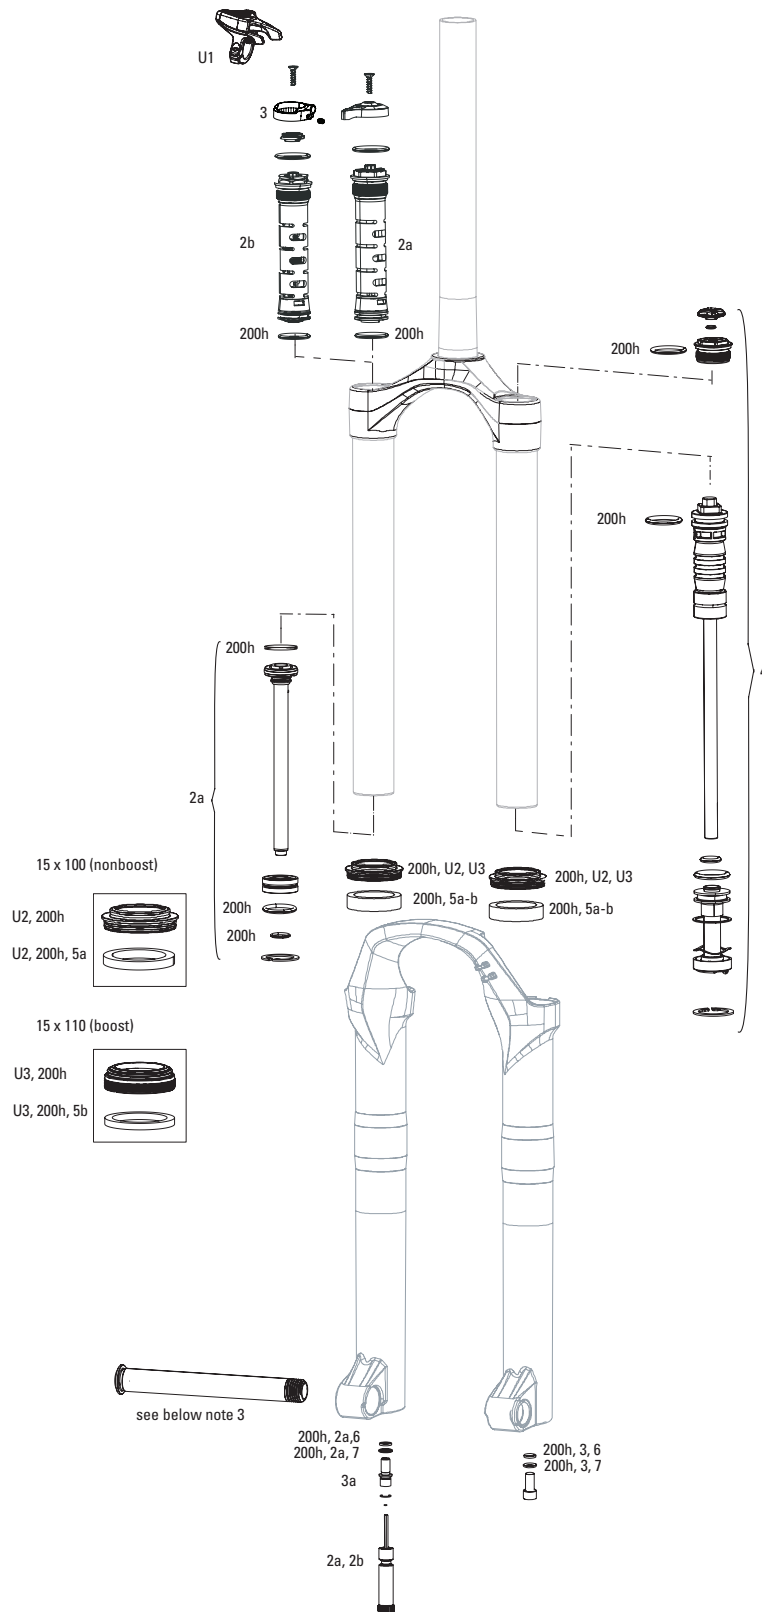

RECON GOLD A4-A5 (2018-2021)

FS-RCNG-RL-A4, FS-RCNG-RL-A5

Note:

1. 200h service kits include replaceable o-rings, glide rings, retaining rings, crush washers, crush washer retainers and shaft bolts/nuts. All air service kits include replacement schrader valve cores. Not all service parts are pictured. All basic service kits include the following replaceable wear items: o-rings, glide rings, dust seals, and foam rings.
2. Convert from Crown Adjust to Remote Adjust: Remote compression damper, remote compression adjuster spool, cable clamp and remote lever assembly.
3. Decal and Maxle pages can be found in back of the catalog.