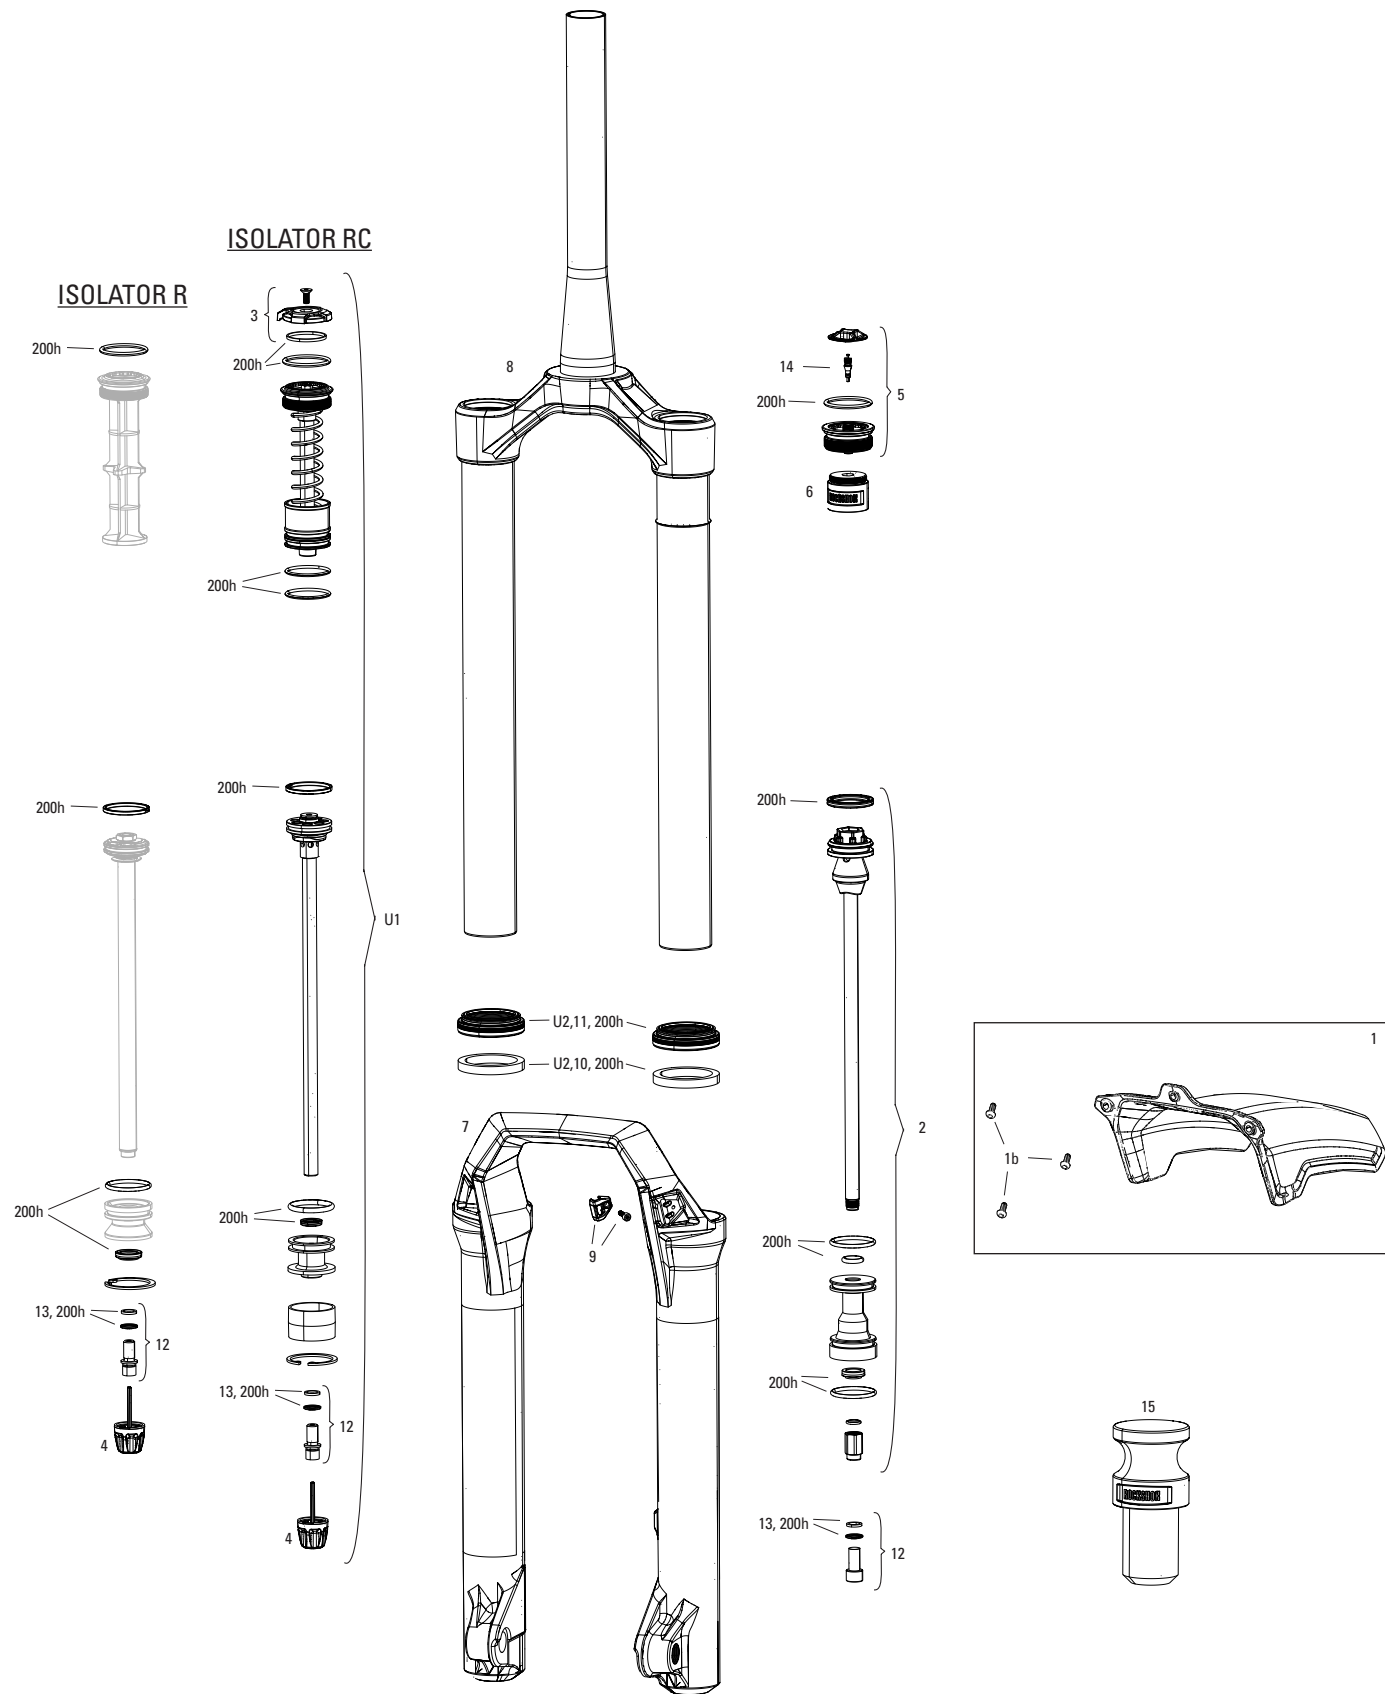

PIKE DJ A2-A4 (2016+)

FS-PIKE-DJ-A2, FS-PIKE-DJ-A3, FS-PIKE-DJ-A4

UPGRADES	
U1	00.4318.045.004 FORK DUST WIPER UPGRADE KIT - 35MM BLACK FLANGELESS ULTRA-LOW FRICTION SKF SEALS(INC.DUST WIPERS,4,6MM FOAM RINGS-PIKE/LYRIKB1/YARI/REVELATION/BOXXER/DOMAIN/35/SID35MM/PSYLO/REBAB1
SERVICE KIT	
200h	00.4315.032.619 200 HOUR/1 YEAR SERVICE KIT (INCLUDES DUST SEALS, FOAM RINGS, O-RING SEALS, CHARGER SEALHEAD, SA SEALHEAD) - PIKE DJ SOLO AIR A1-A4
LOWER LEG	
1	11.4018.091.140 FORK LOWER LEG - (DECALS INCLUDED, LOW FRICTION SKF WIPER SEALS) 26 15X100 ELECTRIC RED - PIKE DJ A2-A4 (2016+)
1	11.4018.091.028 FORK LOWER LEG - (DECALS INCLUDED, LOW FRICTION SKF WIPER SEALS) 26 15X100 SILVER - PIKE DJ A2-A4 (2016+)
ns	11.4018.105.089 FORK DECAL KIT - PIKE DJ 26 GLOSS WHITE FOR ELECTRIC RED (2026+)
CSU	
2	11.4018.008.494 FORK CSU - SOLO AIR 26 40 OFF-SET ALUMINUM TAPER BLACK (NO GRADIENTS)(.5 THREAD PITCH) -PIKE DJ A2-A4 (2016+)
DAMPER	
4	11.4015.353.030 FORK DAMPER SEALHEAD ASSEMBLY - CHARGER 1, LYRIK RCT3 A1/RC B1, PIKE A1-A2 35MM
5	11.4018.082.004 FORK REBOUND DAMPER KNOB KIT - (INCLUDES ADJUSTER KNOB & BOLT) - CHARGER RC2/RCT2/RCT R - LYRIK, PIKE, BOXXER, ZEB
6	11.4015.547.080 FORK COMPRESSION DAMPER KNOB KIT - CROWN CHARGER RC (INCLUDES KNOB & SCREW) - LYRIK B1/PIKE/PIKE DJ A2-A3 (2017+)
SPRING	
7	11.4018.012.010 FORK SPRING AIR TOP CAP - 35MM (.5MM THREAD PITCH) BOOST™ 15X110 - PIKE A2/LYRIK A1+/YARI A1+/REVELATION A1+(2018+)/PIKE DJ (2017+)
8	11.4018.012.013 FORK SPRING AIR TOP CAP - 35mm (.5mm THREAD PITCH) (INCLUDES TOP CAP AND VALVE COVER, BOTTOMLESS TOKEN COMPATIBLE)/PIKE DJ (2016+)
9	11.4018.010.202 FORK SPRING SOLO AIR ASSEMBLY - 100mm (THREAD PITCH 0.5MM) (INCLUDES TOP CAP, AIR PISTON, SHAFT BOLT) - PIKE DJ A2-A4 (2016+)
9	11.4018.010.203 FORK SPRING SOLO AIR ASSEMBLY - 110mm (THREAD PITCH 0.5MM) (INCLUDES TOP CAP, AIR PISTON, SHAFT BOLT) - PIKE DJ A2-A4 (2016+)
9	11.4018.010.204 FORK SPRING SOLO AIR ASSEMBLY - 140mm (THREAD PITCH 0.5MM) (INCLUDES TOP CAP, AIR PISTON, SHAFT BOLT) - PIKE DJ A2-A4 (2016+)
16	11.4018.026.018 FORK SPRING SOLO AIR SHAFT - 100mm-26 - PIKE DJ A2-A4 (2016+)
16	11.4018.026.019 FORK SPRING SOLO AIR SHAFT - 110mm-26 - PIKE DJ A2-A4 (2016+)
11	11.4018.037.000 FORK SPRING SEALHEAD - 35MM SOLO AIR (INCLUDES SEALHEAD BACKUP RING, WAVE WASHER & SEALS) - PIKE A1-A2 (2014-2017)/PIKE DJ A2-A3
12	11.4018.032.000 FORK SPRING BOTTOMLESS TOKENS - 35MM/38MM SOLO AIR/DEBONAIR/LINEAR XL (QTY 3) - PIKE/BOXXER B1+/LYRIK B1+/YARI/SID 35MM/ZEB/DOMAIN B1+/PSYLO GOLD A1+
12	11.4018.032.001 FORK SPRING BOTTOMLESS TOKENS - 35MM/38MM SOLO AIR/DEBONAIR/LINEAR XL (QTY 10) - PIKE/BOXXER B1+/LYRIK B1+/YARI/SID 35MM/ZEB/DOMAIN B1+/PSYLO GOLD A1+
SPARES	
13	11.4015.534.010 FORK HOSE CLAMP - PIKE/LYRIK/YARI/SID/REVELATION/BOXXER/XC30/30G/30S/RECON/SEKTOR/BLUTO/REBA/35G/35S
14	11.4018.028.005 FORK FOAM RING KIT - 35MM X 6MM (QTY 20) - PIKE A1-B4/LYRIK A1+/YARI A1-B3/BOXXER A1-C2/DOMAIN DUAL CROWN A1/PSYLO A1+
15	11.4015.403.090 FORK SHAFT FASTENER KIT - (INCLUDES SHAFT BOLTS & CRUSH WASHERS) - REVELATION RC A1+/YARI CHRC A1+, LYRIK/PIKE/PIKE DJ/BOXXER/ZEB CHARGER A1+
bulk	11.4015.259.000 FORK CRUSH WASHERS - 8MM (QTY 50)
bulk	11.4018.028.014 FORK DUST WIPER KIT - 35MM BLACK LOW FRICTION SKF (INCLUDES FLANGELESS DUST WIPERS) (QTY 20) - PIKE/LYRIK B1/YARI/BOXXER/DOMAIN/REVELATION 35MM/35G
ns	11.4308.327.002 AIR VALVE KIT - SCHRADER CORE (QTY 2) - FORKS/SHOCKS/REVERB
ns	00.4318.005.001 AXLE MAXLE ULTIMATE FRONT, 15X100, LENGTH 146.5MM, THREAD LENGTH 9MM, THREAD PITCH M15X1.50 - PIKE, RS1, LYRIK B1, YARI, SID, SID SL, SID 35MM
ns	11.4118.107.000 SCHRADER AIR CAP - (INCLUDES CAP AND O-RING) - ROCKSHOX UNIVERSAL AIR CAP FOR FORKS AND SHOCKS
TOOLS/GREASE/FLUIDS	
ns	00.4318.032.000 FORK LOWER LEG DUST SEAL INSTALLATION TOOL 35MM (FOR FLANGELESS AND FLANGED DUST SEALS)
ns	00.4315.023.010 HIGH-PRESSURE FORK/SHOCK PUMP (300 PSI MAX) ROCKSHOX
ns	00.4315.023.040 HIGH-PRESSURE FORK/SHOCK PUMP (300 PSI MAX) ROCKSHOX DIGITALGAUGE
ns	00.4315.022.010 REAR SHOCK SCHRADER VALVE REMOVAL TOOL ROCKSHOX
ns	11.4318.016.000 MAXIMA PLUSH DYNAMIC SUSPENSION LUBE LIGHT, 120ML BOTTLE (REPLACES 0W-30) - PIKE/REVELATION/LYRIK/YARI/BOXXER/ZEB/DOMAIN/REVERB XPLR/SHOCK AIR CANS
ns	11.4318.016.001 MAXIMA PLUSH DYNAMIC SUSPENSION LUBE LIGHT, 1 LITER BOTTLE (REPLACES 0W-30) - PIKE/REVELATION/LYRIK/YARI/BOXXER/ZEB/DOMAIN/REVERB XPLR/SHOCK AIR CANS
ns	11.4318.016.002 MAXIMA PLUSH DYNAMIC SUSPENSION LUBE HEAVY, 120ML BOTTLE - SID/SIDSL/RUDY/PIKE/LYRIK/ZEB/REVERB AXS B1 - LOWER LEGS/AIR SPRINGS
ns	11.4318.016.003 MAXIMA PLUSH DYNAMIC SUSPENSION LUBE HEAVY, 1 LITER BOTTLE - SID/SIDSL/RUDY/PIKE/LYRIK/ZEB/REVERB AXS B1 - LOWER LEGS/AIR SPRINGS
ns	11.4115.094.030 MAXIMA SUSPENSION OIL PLUSH, 3WT 1 LITER BOTTLE - REAR SHOCK/CHARGER DAMPER
ns	00.4318.098.000 ROCKSHOX UNIVERSAL BLEED KIT (INCLUDES 2 SYRINGES, 2 STANDARD FITTINGS, CHARGER FITTING, AND REVERB BLEEDING EDGE FITTING)
ns	00.4318.008.000 GREASE SRAM BUTTER 20ML SYRINGE, FRICTION REDUCING GREASE BYSLICKOLEUM - DOUBLE TIME HUB PAWLS, FORKS & REVERB SERVICE
ns	00.4318.008.001 GREASE SRAM BUTTER 1OZ CONTAINER, FRICTION REDUCING GREASE BY SLICKOLEUM - DOUBLE TIME HUB PAWLS, FORKS & REVERB SERVICE
ns	00.4318.008.003 GREASE SRAM BUTTER 500ML CONTAINER, FRICTION REDUCING GREASE BY SLICKOLEUM - RECOMMENDED FOR SRAM DOUBLE TIME HUBS & WHEELS, ROCKSHOX FORKS AND REVERB SERVICE