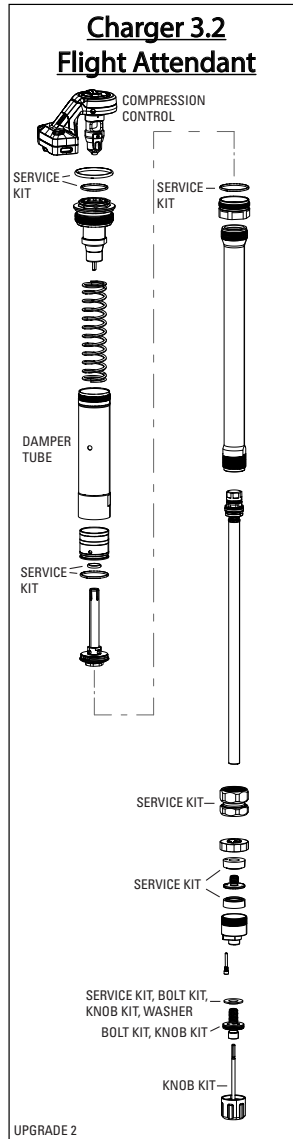

ZEB B1 (2027+)

FS-ZEB-SEL-B1, FS-ZEB-SELP-B1, FS-ZEB-ULT-B1, FS-ZEB-UFA-B1

Note:
1. ZEB B1 features all new 38mm chassis, Linear XL air spring, and modified Charger 3.2 damper with increased damping. No Gen-A compatibility.