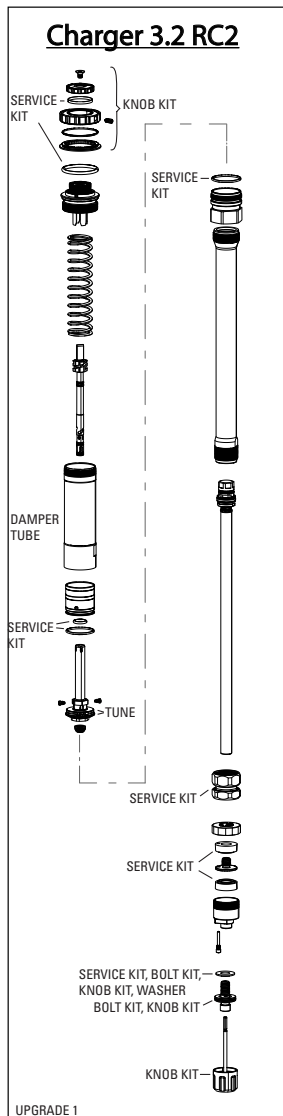

UPGRADE	
U1	00.4020.170.000 DAMPER UPGRADE KIT - CHARGER2.1 RC2 CROWN HIGH SPEED, LOW SPEED COMPRESSION (INCLUDES COMPLETE RIGHT SIDE INTERNALS) - LYRIK A1-C3/YARI A1-B3 (2016-2022)/PIKE 29+ A2-B1
U1	00.4020.170.001 DAMPER UPGRADE KIT - CHARGER2.1 RCT3 CROWN (INCLUDES COMPLETE RIGHT SIDE INTERNALS) - LYRIK A1-C3/YARI A1-B3 (2016-2022)/PIKE 29+ A2-B1
U2	00.4018.783.020 DAMPER UPGRADE KIT - CHARGER2 RCT REMOTE (INCLUDES COMPLETE RIGHT SIDE INTERNALS & ONLOC REMOTE) - LYRIK A1-C3/YARI A1-B3 (2016-2022)/PIKE 29+ A2-B1 (2017-2019)
U3	00.4318.045.004 FORK DUST WIPER UPGRADE KIT - 35MM BLACK FLANGELESS ULTRA-LOW FRICTION SKF SEALS(INC.DUST WIPERS,4,6MM FOAM RINGS-PIKE/LYRIK B1/YARI/REVELATION/BOXXER/DOMAIN/35/SID 35MM/PSYLO/REB A1)
U4	00.4020.573.000 SEAL HEAD UPGRADE KIT - DEBONAIR C1 35MM SEAL HEAD (INCLUDES SEAL HEAD, PISTON QUADRING, SPECIFIC NUT)-LYRIK RC C2,RCT3 C1(2019-2022)/YARI B1-B3/PIKE B2(2019-2022)/REVELATION A2-A3(2019-2022)
U5	00.4020.572.000 AIR SPRING UPGRADE KIT - DEBONAIR C1 180MM (INCLUDES DEBONAIRASSEMBLY, SEAL HEAD) - PIKE 29+ B1/LYRIK A1-C3 (2016-2022)/YARI A1-B3 (2016-2022)
U5	00.4020.572.001 AIR SPRING UPGRADE KIT - DEBONAIR C1 170MM (INCLUDES DEBONAIRASSEMBLY, SEAL HEAD) - PIKE 29+ B1/LYRIK A1-C3 (2016-2022)/YARI A1-B3 (2016-2022)
U5	00.4020.572.002 AIR SPRING UPGRADE KIT - DEBONAIR C1 160MM (INCLUDES DEBONAIRASSEMBLY, SEAL HEAD) - PIKE 29+ B1/LYRIK A1-C3 (2016-2022)/YARI A1-B3 (2016-2022)
U5	00.4020.572.003 AIR SPRING UPGRADE KIT - DEBONAIR C1 150MM (INCLUDES DEBONAIRASSEMBLY, SEAL HEAD) - PIKE 29+ B1/LYRIK A1-C3 (2016-2022)/YARI A1-B3 (2016-2022)
U5	00.4020.572.004 AIR SPRING UPGRADE KIT - DEBONAIR C1 140MM (INCLUDES DEBONAIRASSEMBLY, SEAL HEAD) - PIKE 29+ B1/LYRIK A1-C3 (2016-2022)/YARI A1-B3 (2016-2022)
U5	00.4020.572.005 AIR SPRING UPGRADE KIT - DEBONAIR C1 130MM (INCLUDES DEBONAIRASSEMBLY, SEAL HEAD) - PIKE 29+ B1/LYRIK A1-C3 (2016-2022)/YARI A1-B3 (2016-2022)
U5	00.4020.572.006 AIR SPRING UPGRADE KIT - DEBONAIR C1 120MM (INCLUDES DEBONAIRASSEMBLY, SEAL HEAD) - PIKE 29+ B1/LYRIK A1-C3 (2016-2022)/YARI A1-B3 (2016-2022)
SERVICE	
200h	00.4315.032.622 200 HOUR/1 YEAR SERVICE KIT (INCLUDES DUST SEALS, FOAM RINGS, O-RING SEALS, DPA SEALHEAD) - YARI DUAL POSITION AIR A1
200h	00.4315.032.623 200 HOUR/1 YEAR SERVICE KIT (INCLUDES DUST SEALS, FOAM RINGS, O-RING SEALS, SA SEALHEAD) - YARI RC SOLO AIR A1-B1 (2016-2018)
200h	00.4318.025.180 200 HOUR/1 YEAR SERVICE KIT (INCLUDES DUST SEALS, FOAM RINGS, O-RINGS, DAMPER SEALHEAD, DB C1 SEALHD)-YARI CHRC B1-B3/RC B2-B3/PIKE B3-B4/LYRIK C2-C3 SELECT/REVELATION CHRC A1/RC A2-A3
LOWER LEG - BOOST	
1	11.4018.095.004 FORK LOWER LEG - (DECALS NOT INCLUDED) 29 15X110 BOOST™ DIFFUSION BLACK - LYRIK B1-C3 (2016-2022)/YARI A1-B3 (2016-2022)
1	11.4018.095.005 FORK LOWER LEG - (DECALS NOT INCLUDED) 29 15X110 BOOST™ BLACK - LYRIK B1-C3 (2016-2022)/YARI A1-B3 (2016-2022)
1	11.4018.095.006 FORK LOWER LEG - (DECALS NOT INCLUDED) 27 15X110 BOOST™ DIFFUSION BLACK - LYRIK B1-C3 (2016-2022)/YARI A1-B3 (2016-2022)
CSU - non-BOOST	
2	11.4018.008.438 FORK CSU - SOLO AIR 27.5 42 OFF-SET ALUMINUM TAPER BLACK (NO GRADIENTS) - LYRIK B1-C3 (2016-2022)/YARI A1-B3 (2016-2022)
2	11.4018.008.440 FORK CSU - SOLO AIR 27.5 42 OFF-SET ALUMINUM TAPER DIFFUSION BLACK (NO GRADIENTS) - LYRIK B1-C3 (2016-2022)/YARI A1-B3 (2016-2022)
2	11.4018.008.446 FORK CSU - SOLO AIR 2951 OFF-SET ALUMINUM TAPER DIFFUSION BLACK (NO GRADIENTS) - LYRIK B1-C3 (2016-2022)/YARI A1-B3 (2016-2022)
2	11.4018.008.443 FORK CSU - DUAL POSITION AIR 27.5 42 OFF-SET ALUMINUM TAPER DIFFUSION BLACK (NO GRADIENTS) - LYRIK B1-C3 (2016-2022)/YARI A1-B3 (2016-2022)
2	11.4018.008.449 FORK CSU - DUAL POSITION AIR 29 51 OFF-SET ALUMINUM TAPER DIFFUSION BLACK (NO GRADIENTS) - LYRIK B1-C3 (2016-2022)/YARI A1-B3 (2016-2022)
CSU BOOST	
2	11.4018.090.000 FORK CSU - DEBONAIR 27.5/29 46 OFF-SET ALUMINUM TAPER BLACK (NO GRADIENTS) - LYRIK B1-C3 (2016-2022)/YARI A1-B3 (2016-2022)
2	11.4018.090.001 FORK CSU - DEBONAIR 27.5/29 46 OFF-SET ALUMINUM TAPER DIFFUSION BLACK (NO GRADIENTS) - LYRIK B1-C3 (2016-2022)/YARI A1-B3 (2016-2022)
2	11.4018.090.003 FORK CSU - DEBONAIR 27.5/29 37 OFF-SET ALUMINUM TAPER DIFFUSION BLACK (NO GRADIENTS) - LYRIK B1-C3 (2016-2022)/YARI A1-B3 (2016-2022)
2	11.4018.090.018 FORK CSU - DEBONAIR 29 BOOST 42 OFF-SET ALUMINUM TAPER GLOSS BLACK (NO GRADIENTS) LYRIK ULTIMATE C2-C3 (2020-2022)
2	11.4018.090.005 FORK CSU - DEBONAIR 27.5/29 42 OFF-SET ALUMINUM TAPER DIFFUSION BLACK (NO GRADIENTS) - LYRIK B1-C3 (2016-2022)/YARI A1-B3 (2016-2022)
2	11.4018.090.006 FORK CSU - DEBONAIR 27.5/29 51 OFF-SET ALUMINUM TAPER BLACK (NO GRADIENTS) - LYRIK B1-C3 (2016-2022)/YARI A1-B3 (2016-2022)
2	11.4018.090.007 FORK CSU - DEBONAIR 27.5/29 51 OFF-SET ALUMINUM TAPER DIFFUSION BLACK (NO GRADIENTS) - LYRIK B1-C3 (2016-2022)/YARI A1-B3 (2016-2022)
2	11.4018.008.455 FORK CSU - DUAL POSITION AIR 27.5 BOOST™ COMPATIBLE 15X110 42 OFF-SET ALUMINUM TAPER DIFFUSION BLACK (NO GRADIENTS) - LYRIK B1-C3 (2016-2022)/YARI A1-B3 (2016-2022)
2	11.4018.008.461 FORK CSU - DUAL POSITION AIR 2927+ BOOST™ COMPATIBLE 15X110 51 OFF-SET ALUMINUM TAPER DIFFUSION BLACK (NO GRADIENTS) - LYRIK B1-C3 (2026-2022)/YARI A1-B3 (2026-2022)/PIKE 29+
2	11.4018.090.052 FORK CSU - DEBONAIR 27.5/29B 44 OFF-SET - 690D - 1.5 TAPER GLOSS BLACK (NO GRADIENTS) - LYRIK C2-C3 (2020-2022)/YARI B2-B3 TREK LC (2019-2022)
2	11.4018.090.053 FORK CSU - DEBONAIR 27.5/29B 44 OFF-SET - 690D - 1.5 TAPER DIFFUSION BLACK (NO GRADIENTS) - LYRIK C2-C3 (2020-2022)/YARI B2-B3 TREK LC (2019-2022)
2	11.4018.090.054 FORK CSU - DEBONAIR 27.5/29B 44 OFF-SET - 690D - 1.8 TAPER GLOSS BLACK (NO GRADIENTS) - LYRIK C3/YARI B3 (2021-2022)

LYRIK E1 (2027+)

FS-LYRK-SEL-E1, FS-LYRK-SELP-E1, FS-LYRK-ULT-E1, FS-LYRK-UFA-E1

Note:
1. Lyrik E1 features all new 35mm chassis, Linear XL air spring, and modified Charger 3.2 damper with increased damping. No Gen-D compatibility.