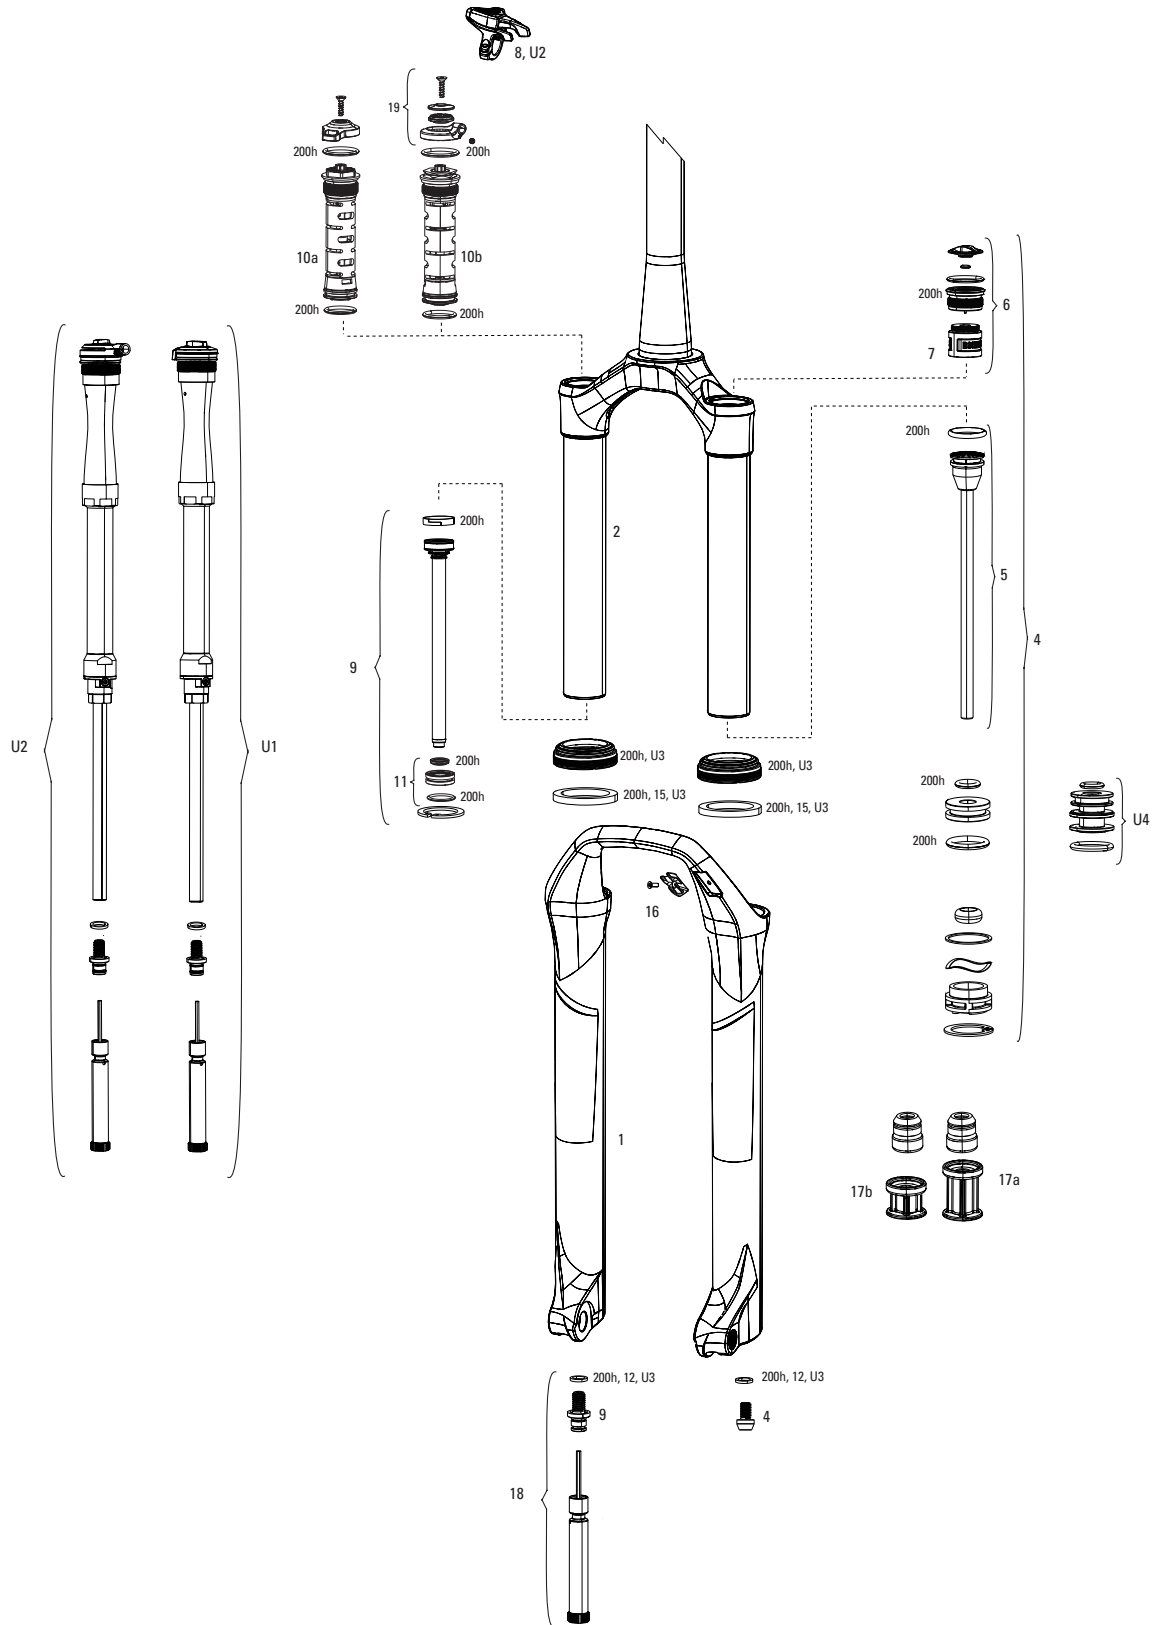

REBA-10 Boost - A7-A9 (2018-2025)

FS-REBA-10B-A7, FS-REBA-10B-A8, FS-REBA-10B-A9

Note:

1. Reba-10 max travel is 100mm.
2. Reba-10 Boost stock configurations were 80, 90 and 100mm.
3. Convert from Crown Adjust to Cable Remote Adjust: complete damper upgrade kit
4. Decal and Maxle pages can be found in back of the catalog.
5. Part descriptions on the following page that include a "B" are specifically for "Boost" forks. Parts that include an "NB" are specifically for "non-Boost" forks. Parts without either designation are compatible with both Boost and non-Boost forks.