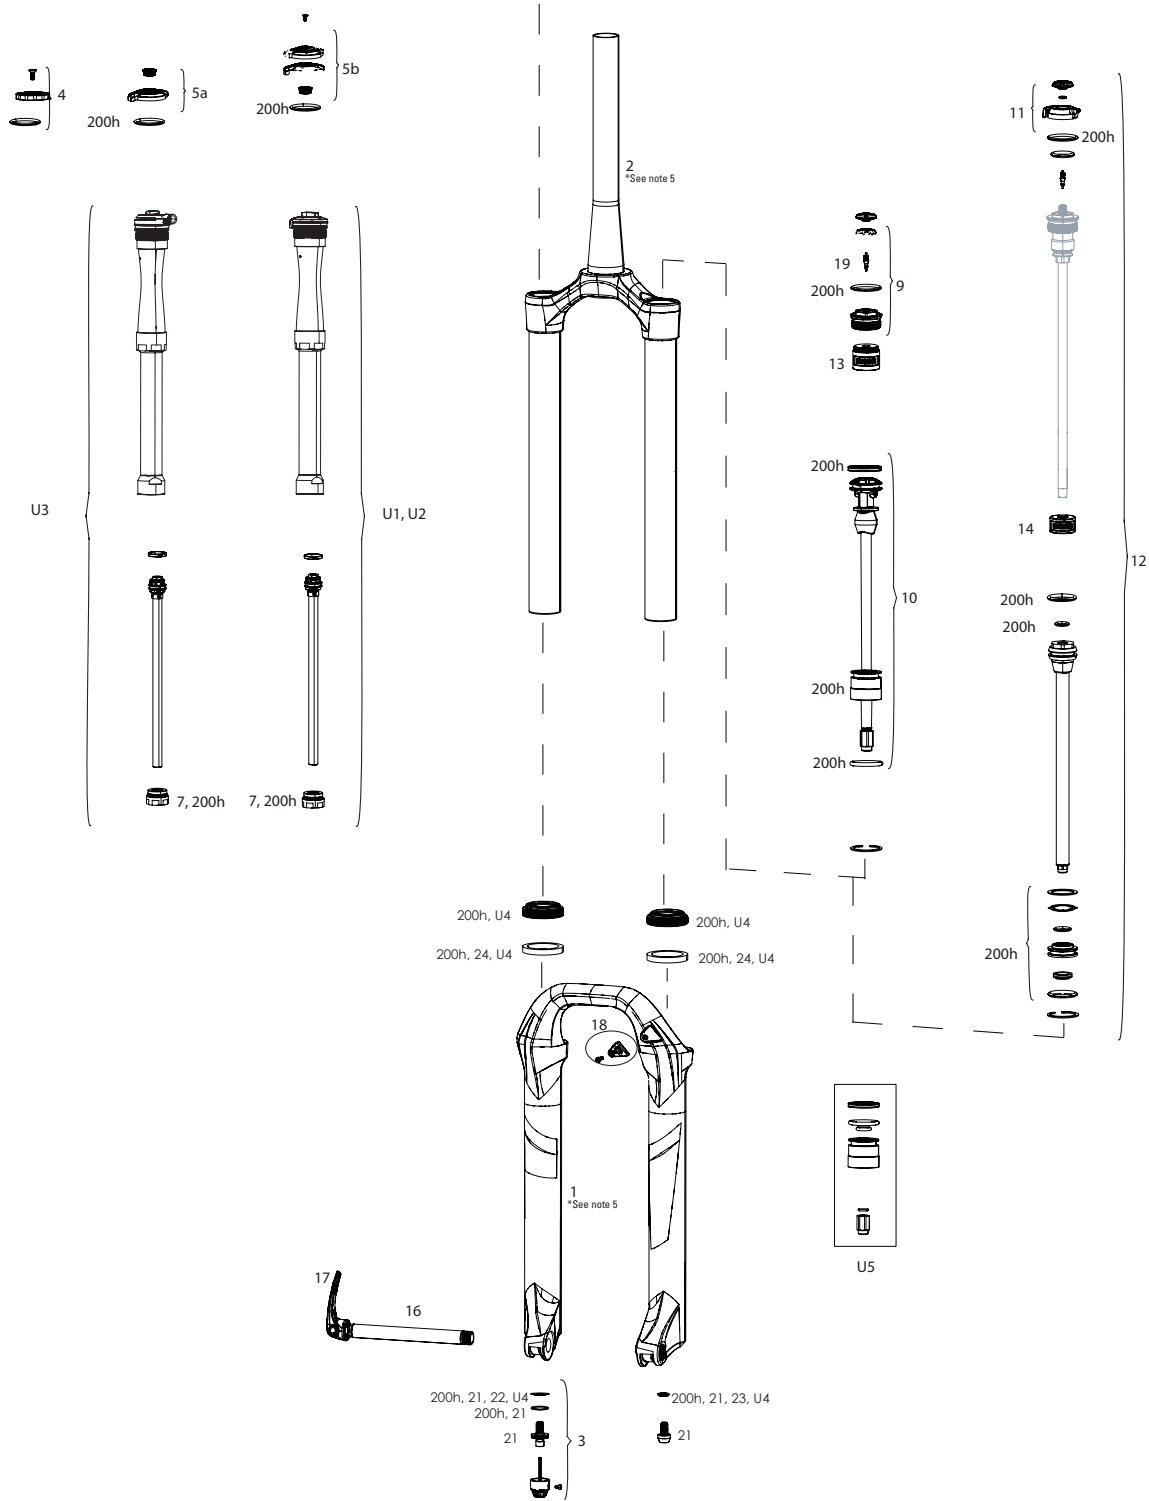

LYRIK SELECT/SELECT+/ULTIMATE C2-C3 (2020-2022)

FS-LYRK-SEL-C2, FS-LYRK-SELP-C2, FS-LYRK-ULT-C2, FS-LYRK-SEL-C3, FS-LYRK-SELP-C3, FS-LYRK-ULT-C3

Note:

1. 200h service kits include replaceable o-rings, glide rings, retaining rings, crush washers, sealheads, lower leg seals and foam rings. See www.sram.com/service for more information.
2. For Travel Change, see the respective pages in this catalog, listed in the Index.
3. Lyrik CSU's do not come with gradients printed on the stanchion tubes.
4. A complete decal and Maxle overview can be found in back of the catalog.
5. The full fender Lyrik Select Plus spec'd on the 2022-2023 Specialized Tero X 6.0 uses 35 Gold lower legs and a unique CSU. NOT compatible with standard Lyrik lower leg and CSU.