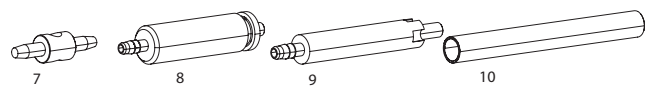

REVERB/REVERB STEALTH REMOTE A1-A2 (2011-2016)

RM-RVB-A1, RM-RVB-A2

Note:

1. A1 - Remote silver adjuster knob - compatible with A1 Reverb only (2011-2013)
2. A2 - Remote black adjuster knob - compatible with A2 & B1 Reverb only (2013-2016)
3. A1 - specific parts not compatible with A2

REVERB / REVERB STEALTH REMOTE A1-A2 (2011-2016)

RM-RVB-A1, RM-RVB-A2

MATCHMAKER CLAMP	
3	11.5315.049.010 DISC BRAKE LEVER CLAMP SHIFTER MOUNTING BRACKET - (MMX) LEFT -GUIDE ULT/RSC/RS/RE/R,LEVEL ULT/TLM/TL, CODE RSC/R, DB5 ELIXIR 9/7/CR MAG/X0/ XX, QTY 1
3	11.5315.049.020 DISC BRAKE LEVER CLAMP SHIFTER MOUNTING BRACKET - (MMX) RIGHT -GUIDE ULT/RSC/RS/RE/R,LEVEL ULT/TLM/TL, CODE RSC/R, DB5 ELIXIR 9/7/CR MAG/X0/ XX, QTY 1
4	11.6818.001.000 REMOTE DISCRETE PUCK - HYDRAULIC REMOTE (SPACER) FOR XLOC REMOTES QTY2
BARBS	
5	11.6815.022.010 SEATPOST HOSE BARB - REVERB POST (QTY 1) - REVERB
5	11.6815.022.020 SEATPOST HOSE BARB - REVERB POST (QTY 10) - REVERB
6	11.6815.022.030 REMOTE HOSE BARB - REVERB REMOTE (QTY 1) - REVERB
6	11.6815.022.040 REMOTE HOSE BARB - REVERB REMOTE (QTY 10) - REVERB
TOOLS	
7	00.6815.066.030 SEATPOST BARB CONNECTOR - REVERB STEALTH
8	00.6815.066.020 SEATPOST BLEED TOOL - REVERB
9	00.6815.066.010 SEATPOST OIL HEIGHT TOOL - REVERB
10	00.6818.043.000 SEATPOST IFF HEIGHT TOOL (210MM LENGTH) - REVERB AXS/REVERB A1-B1/REVERB STEALTH A2-C1
11	11.6815.025.010 SEATPOST HYDRAULIC HOSE - (2000MM) KIT (INCLUDES NEW HOSE, NEW STRAIN RELIEF, NEW BARB) - REVERB A1-B1
12	11.6818.055.000 SEATPOST BLEED SCREW - REVERB STEALTH & REVERB REMOTE (INCLUDES BLEED SCREWS & O-RINGS) (QTY 10) REVERB REMOTE A1-A2, REVERB STEALTH A1-C1 (2011-2020)