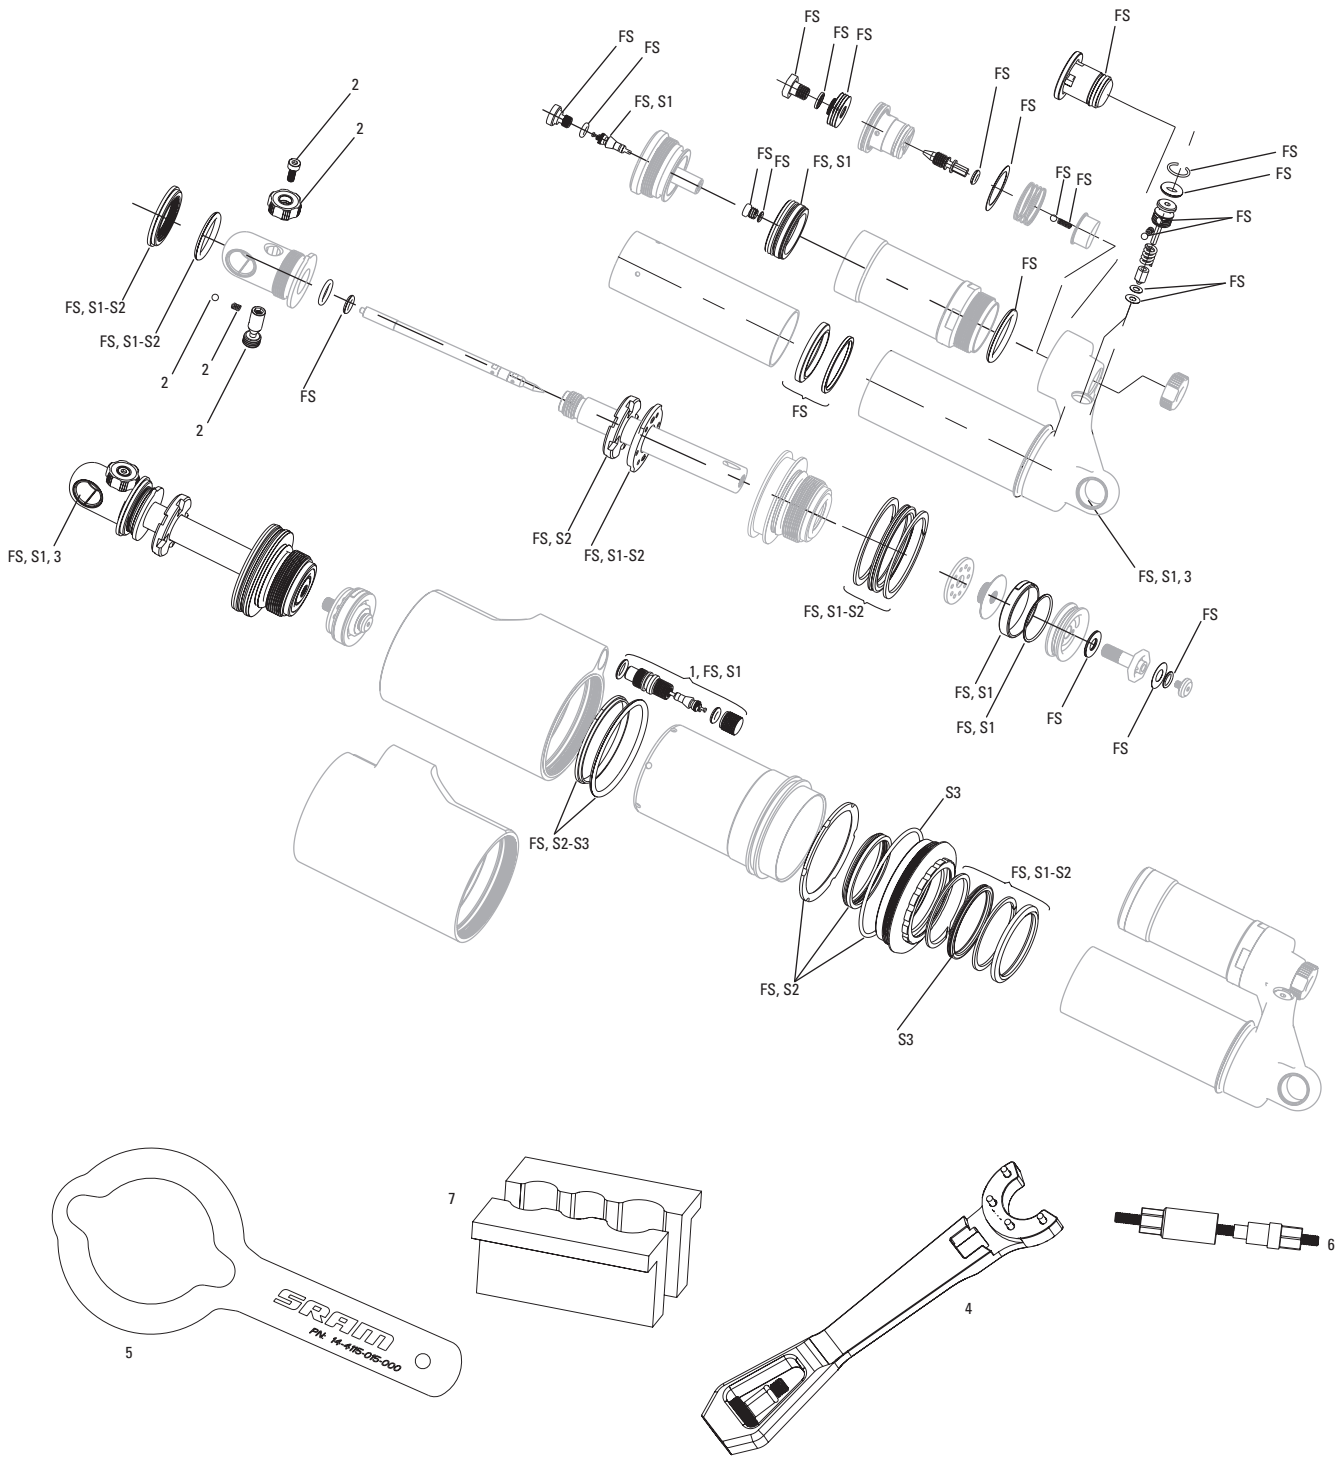

1. **Note:**
1. Not all service parts visible in exploded views. Vivid Air Service Kit includes o-rings, seals, glide rings, ball bearings, and detent springs.
  2. Air can kits are assembled and included all seals pictured.
  3. Vivid air can wrench is required for air can removal. Vivid spanner wrench is required for reservoir removal.
  4. Use '1/2"x1/2" Rear Shock Bushing/Mount Hardware Tool' to remove and install eyelet bushing and mounting hardware.
  5. Service kits may contain Dynamic Seal Grease or 15w50; these are interchangeable for service.