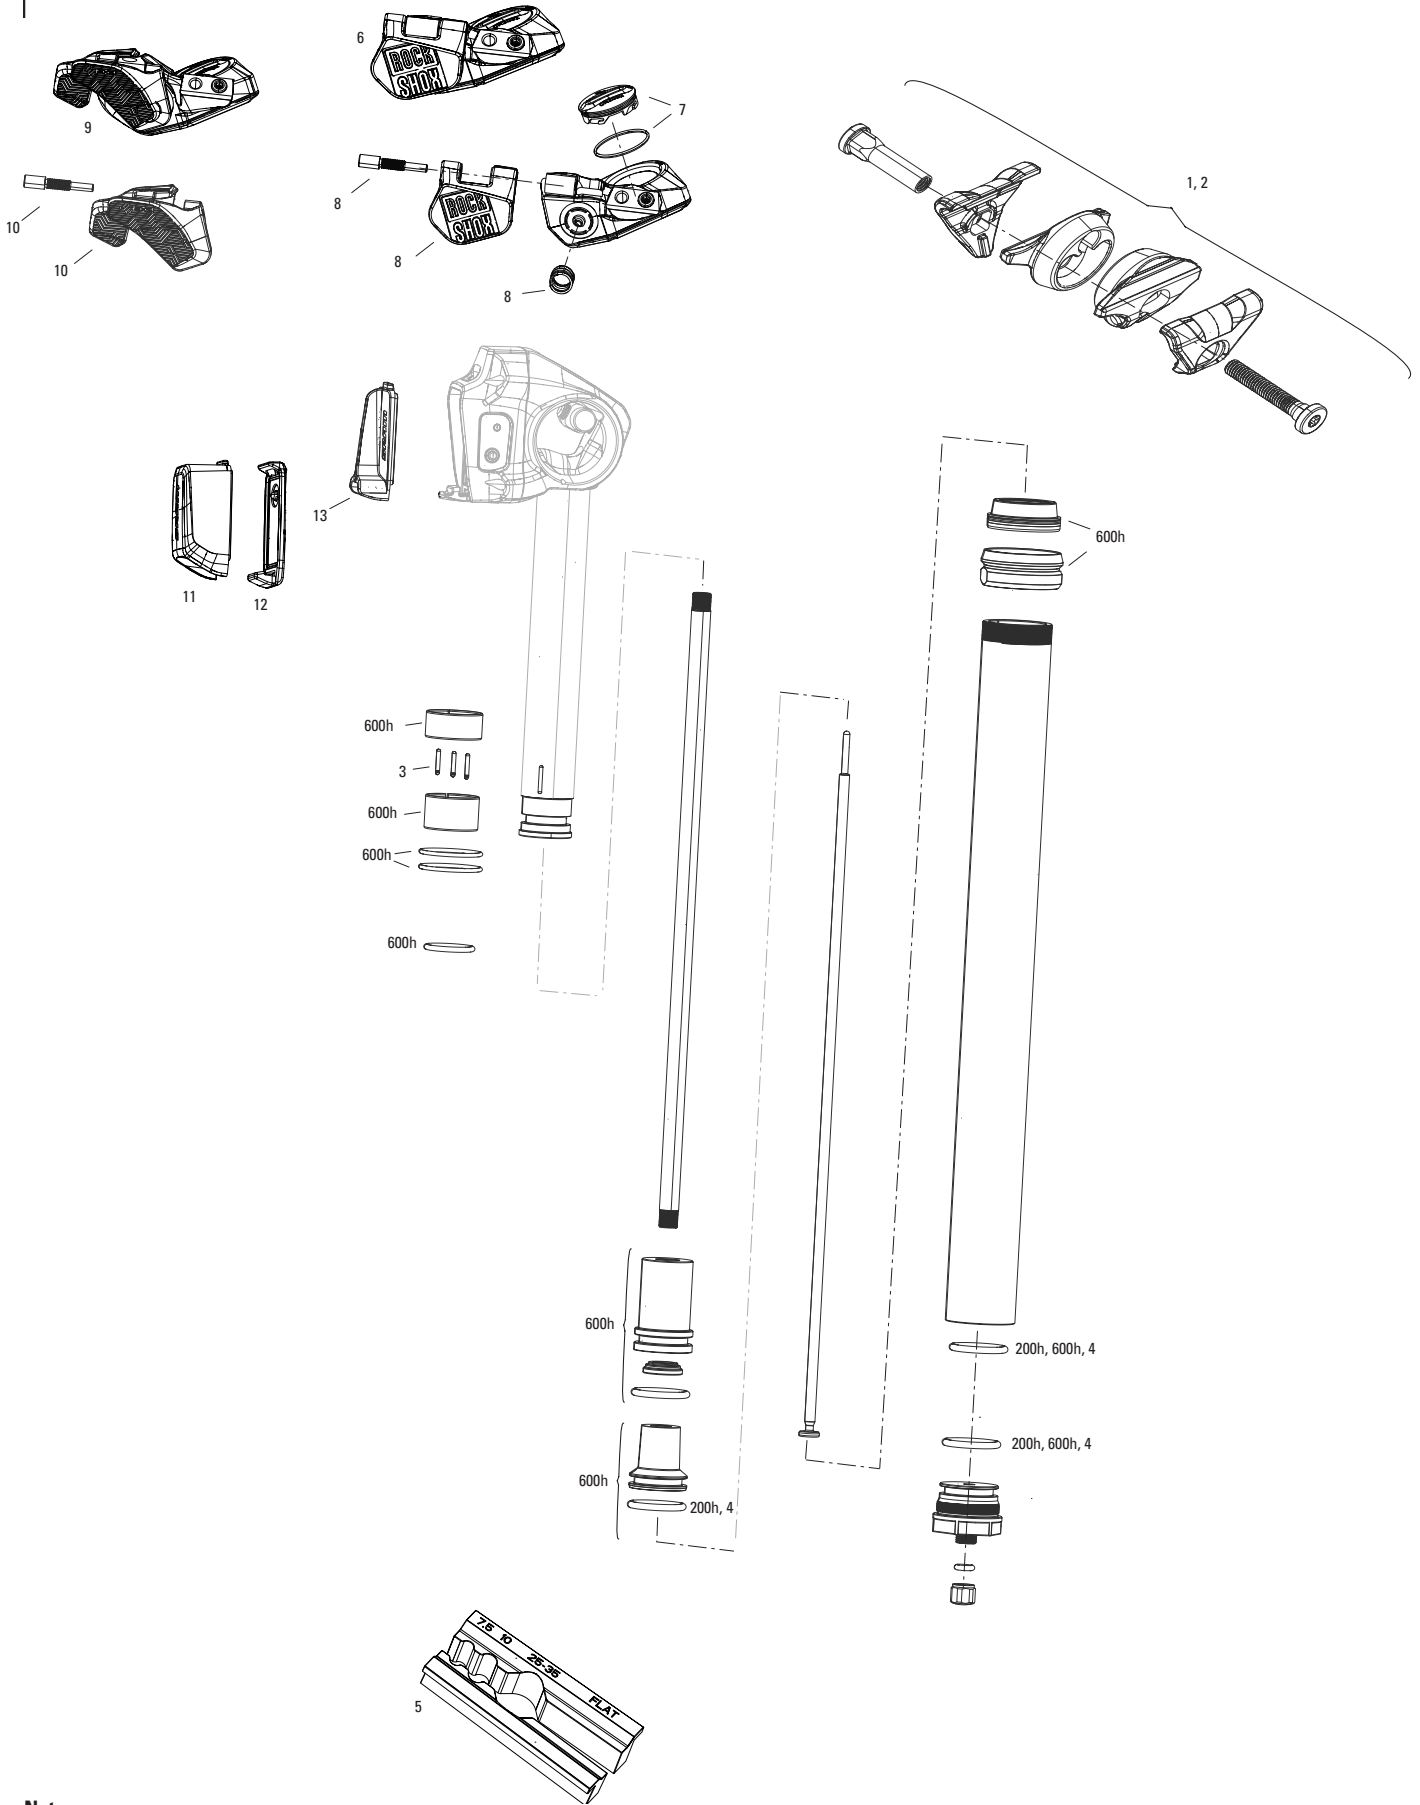

REVERB XPLR AXS A1 (2022+)

SP-RVB-XPLR-A1

Note:

1. The 2 button left controller lever does not fit the 1 button controller body.