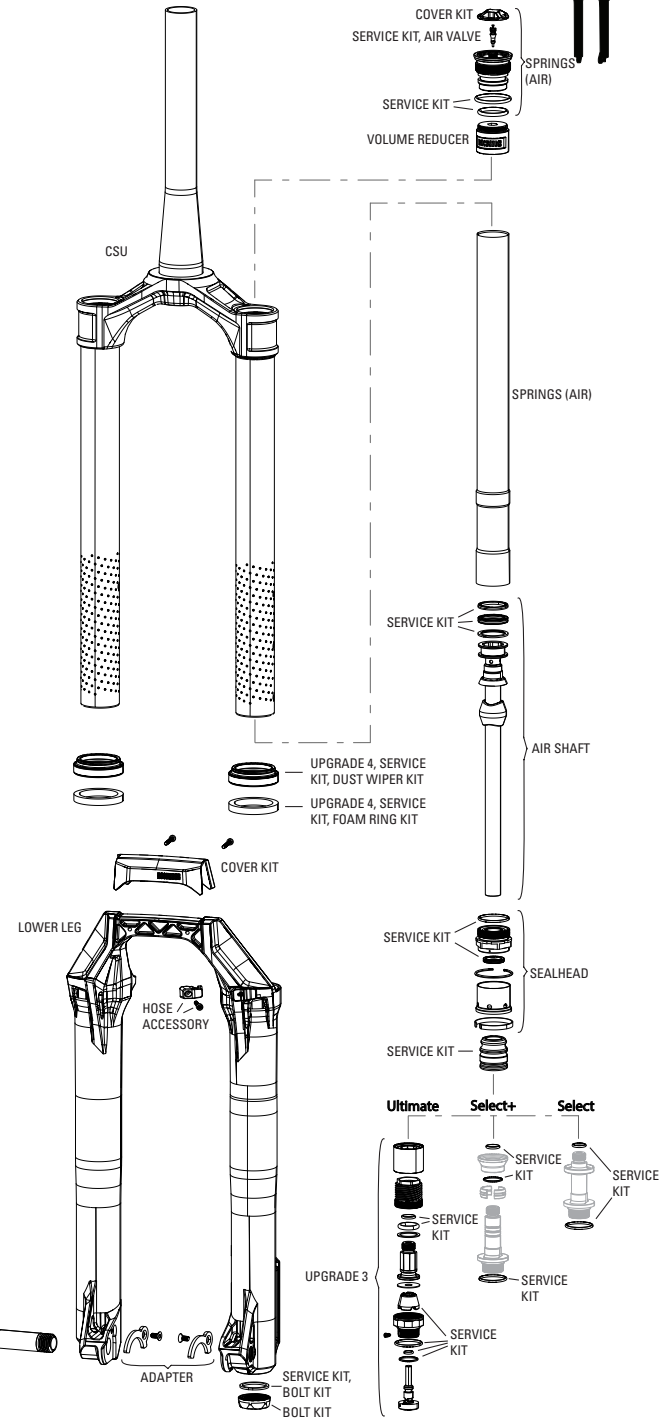

ZEB B1 (2027+)

FS-ZEB-SEL-B1, FS-ZEB-SELP-B1, FS-ZEB-ULT-B1, FS-ZEB-UFA-B1

Note:
1. ZEB B1 features all new 38mm chassis, Linear XL air spring, and modified Charger 3.2 damper with increased damping. No Gen-A compatibility.