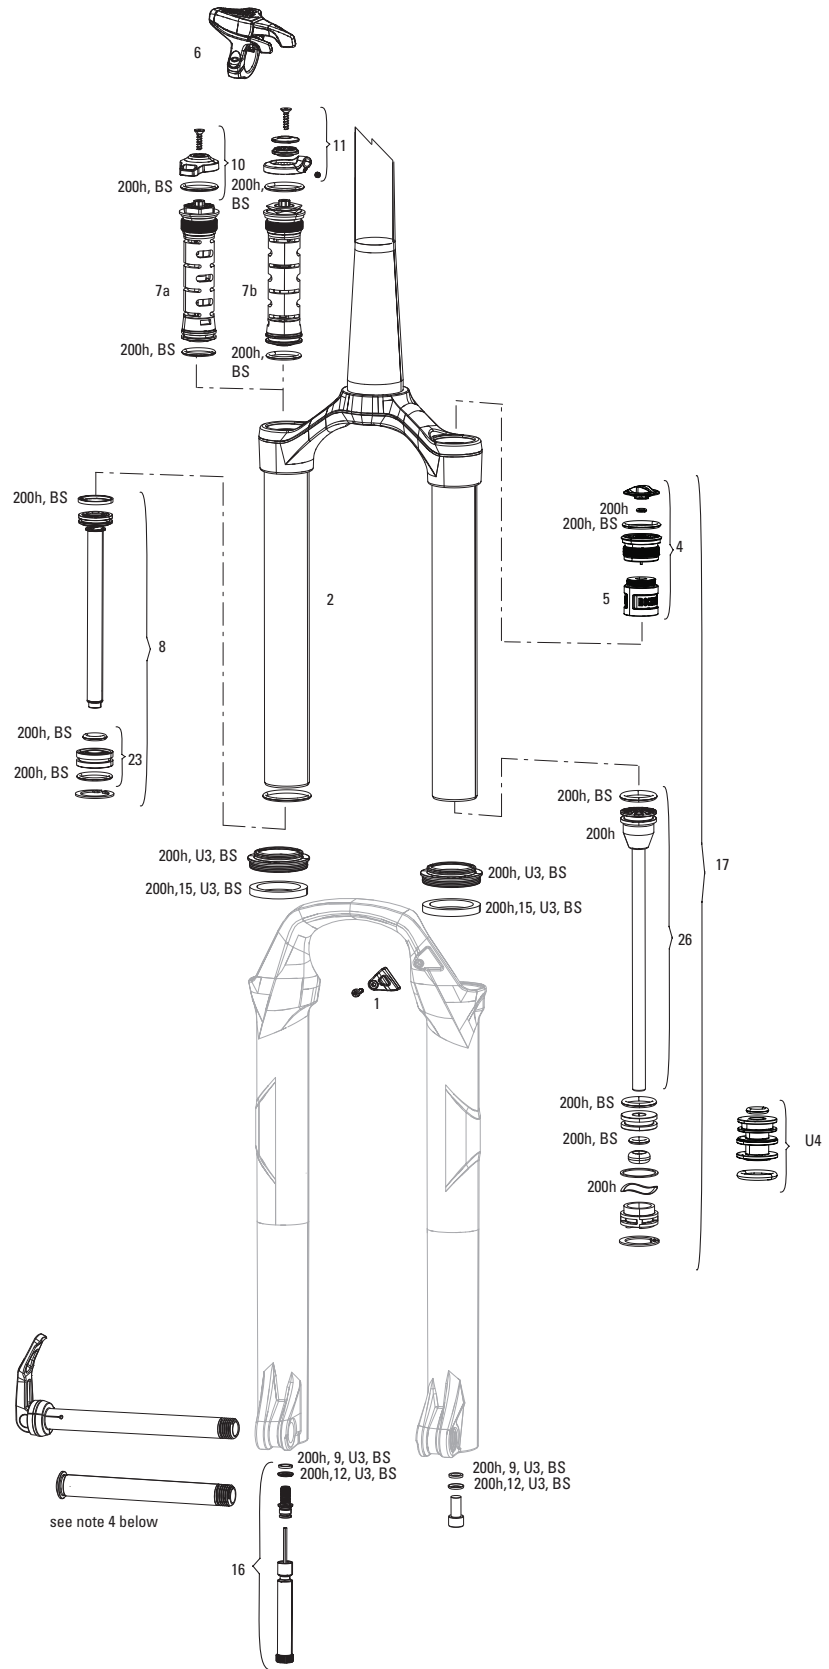

REBA-12 non-Boost - A2-A8 (2012-2025)

FS-REBA-12NB-A2, FS-REBA-12NB-A3, FS-REBA-12NB-A4, FS-REBA-12NB-A5, FS-REBA-12NB-A6, FS-REBA-12NB-A7, FS-REBA-12NB-A8

1. **Note:**
1. Reba-12 max travel is 120mm.
  2. Reba-12 nonBoost stock configurations were 80,90,95,100,110, and 120mm.
  3. Convert from Crown Adjust to Cable Remote Adjust: complete damper upgrade kit
  4. Decal and Maxle pages can be found in back of the catalog.
  5. Part descriptions on the following page that include a "B" are specifically for "Boost" forks. Parts that include an "NB" are specifically for "non-Boost" forks. Parts without either designation are compatible with both Boost and non-Boost forks.
  6. Charger damper upgrade only compatible with 27.5" and 29" chassis. Charger damper will NOT fit in 26" fork.