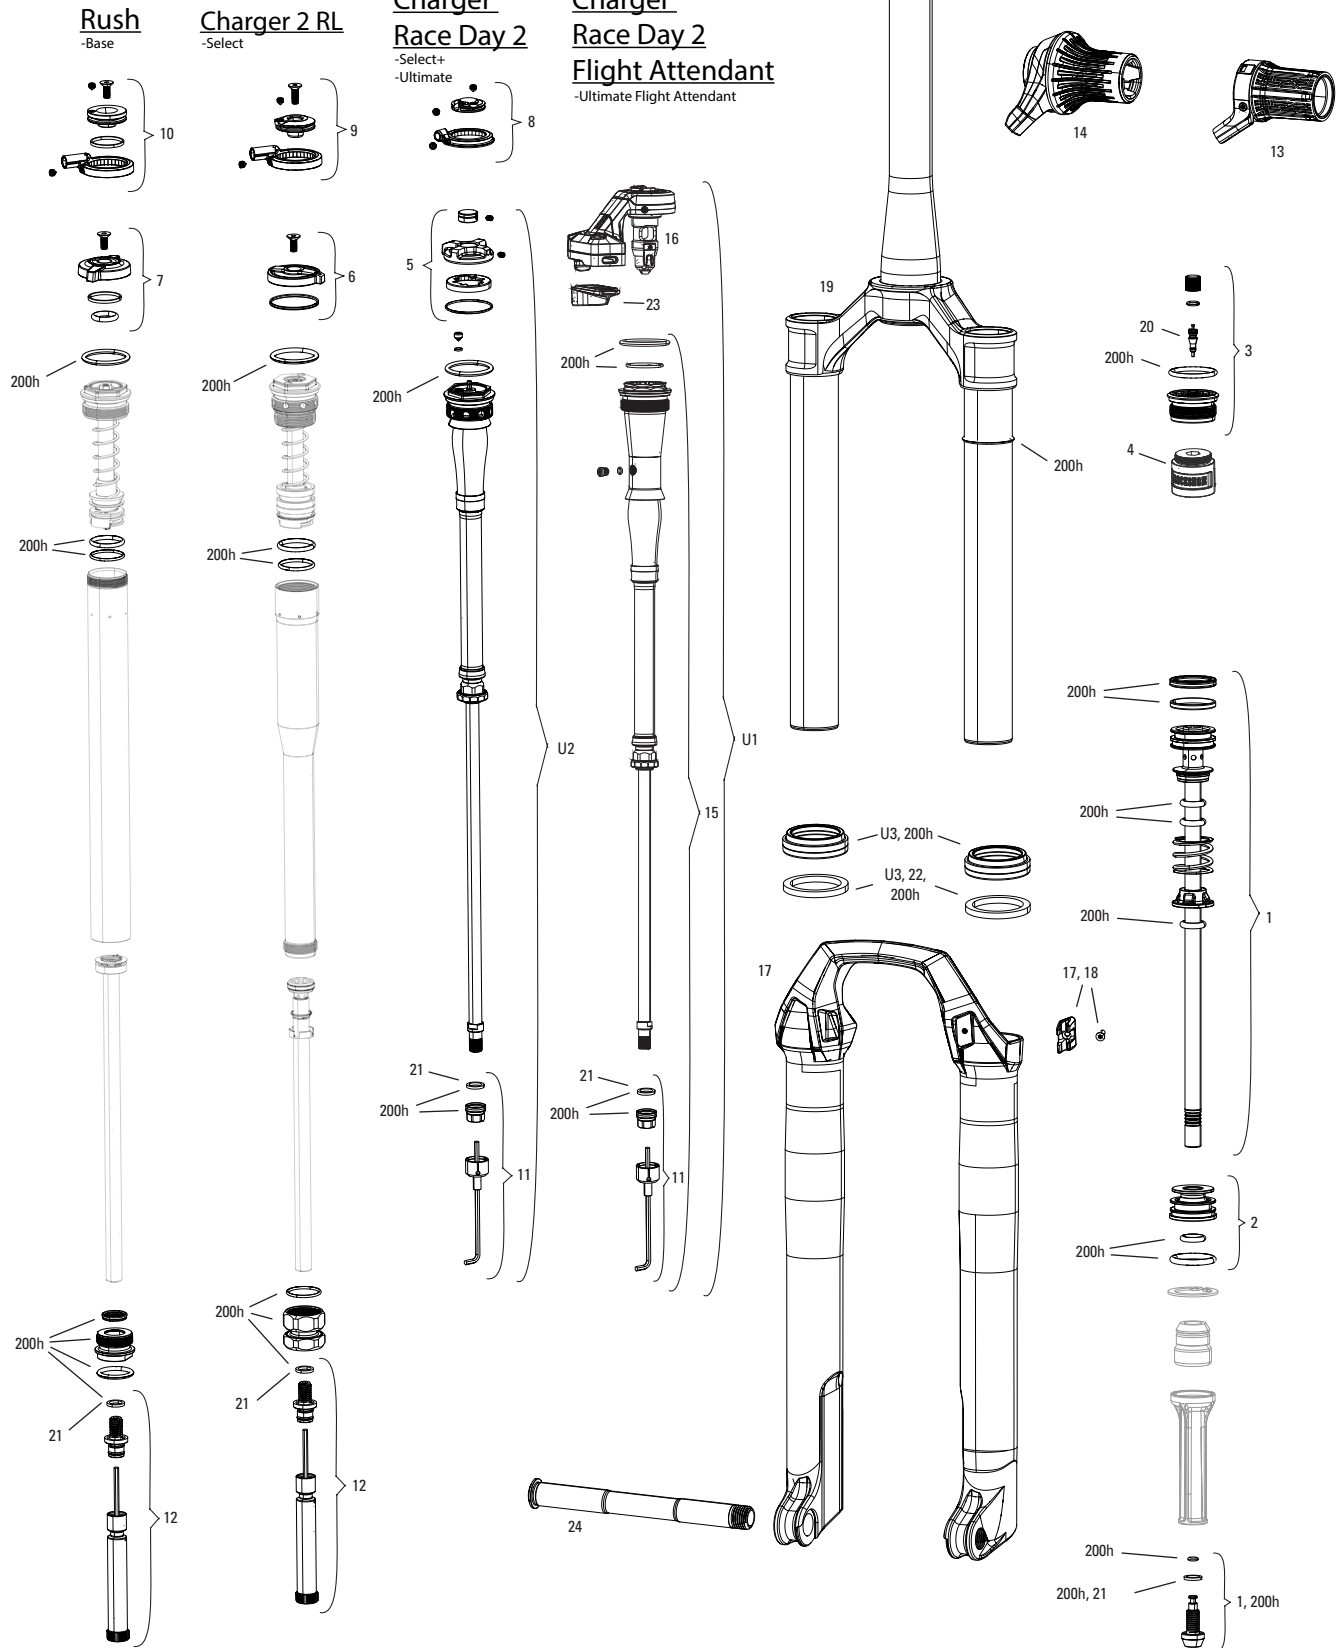

SID SL (32MM) E1 (2026+)

FS-SIDS-BSE2-E1, FS-SIDS-BSE3-E1, FS-SIDS-SEL2-E1, FS-SIDS-SEL3-E1, FS-SIDS-SLP2-E1, FS-SIDS-SLP3-E1, FS-SIDS-ULT2-E1, FS-SIDS-ULT3-E1, FS-SIDS-UFA-E1, FS-SIDS-UFA-E2

- Note:**
- SID SL E1 is an all new chassis and air spring. CSU, Lower Leg, and air spring are not backwards compatible with previous generations. Dampers stay the same as from SID SL D1.
 - 2 Position dampers are compatible with OneLoc and 2P TwistLoc remotes.
 - 3 Position dampers are compatible with 3p TwistLoc remotes.
 - Complete damper upgrade kit required to convert from Crown Adjust to Cable Remote Adjust.
 - 115x110 Boost Maxle not compatible with 32mm SID E1, use 15x100 Maxle.
 - UFA E2 generation changed from Micro-USB charger to USB-C charger included. No change to the fork itself.