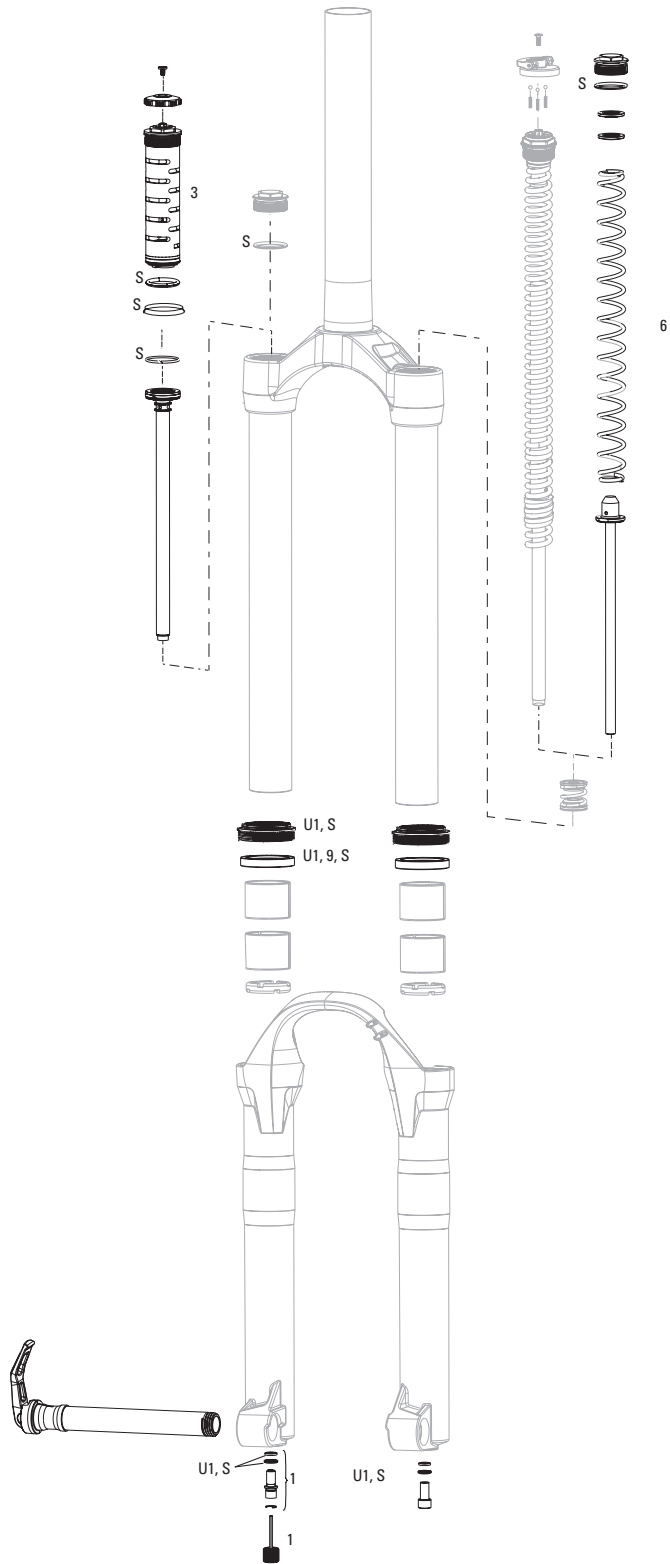

DOMAIN A1-A2 (2007-2016)

FS-DOMN-RC-A1, FS-DOMN-R-A1, FS-DOMN-RC-A2, FS-DOMN-R-A2

Note:
 1. Full service kits include replaceable o-rings, glide rings, retaining rings, crush washers, crush washer retainers and shaft bolts/nuts. All air service kits include replacement schrader valve cores. Not all service parts are pictured. All basic service kits include the following replaceable wear items: o-rings, glide rings, dust seals, and foam rings.
 2. Aftermarket forks include Medium spring installed. Soft and Firm tuning springs are included in fork box.
 3. A complete decal and Maxle overview can be found in back of the catalog.