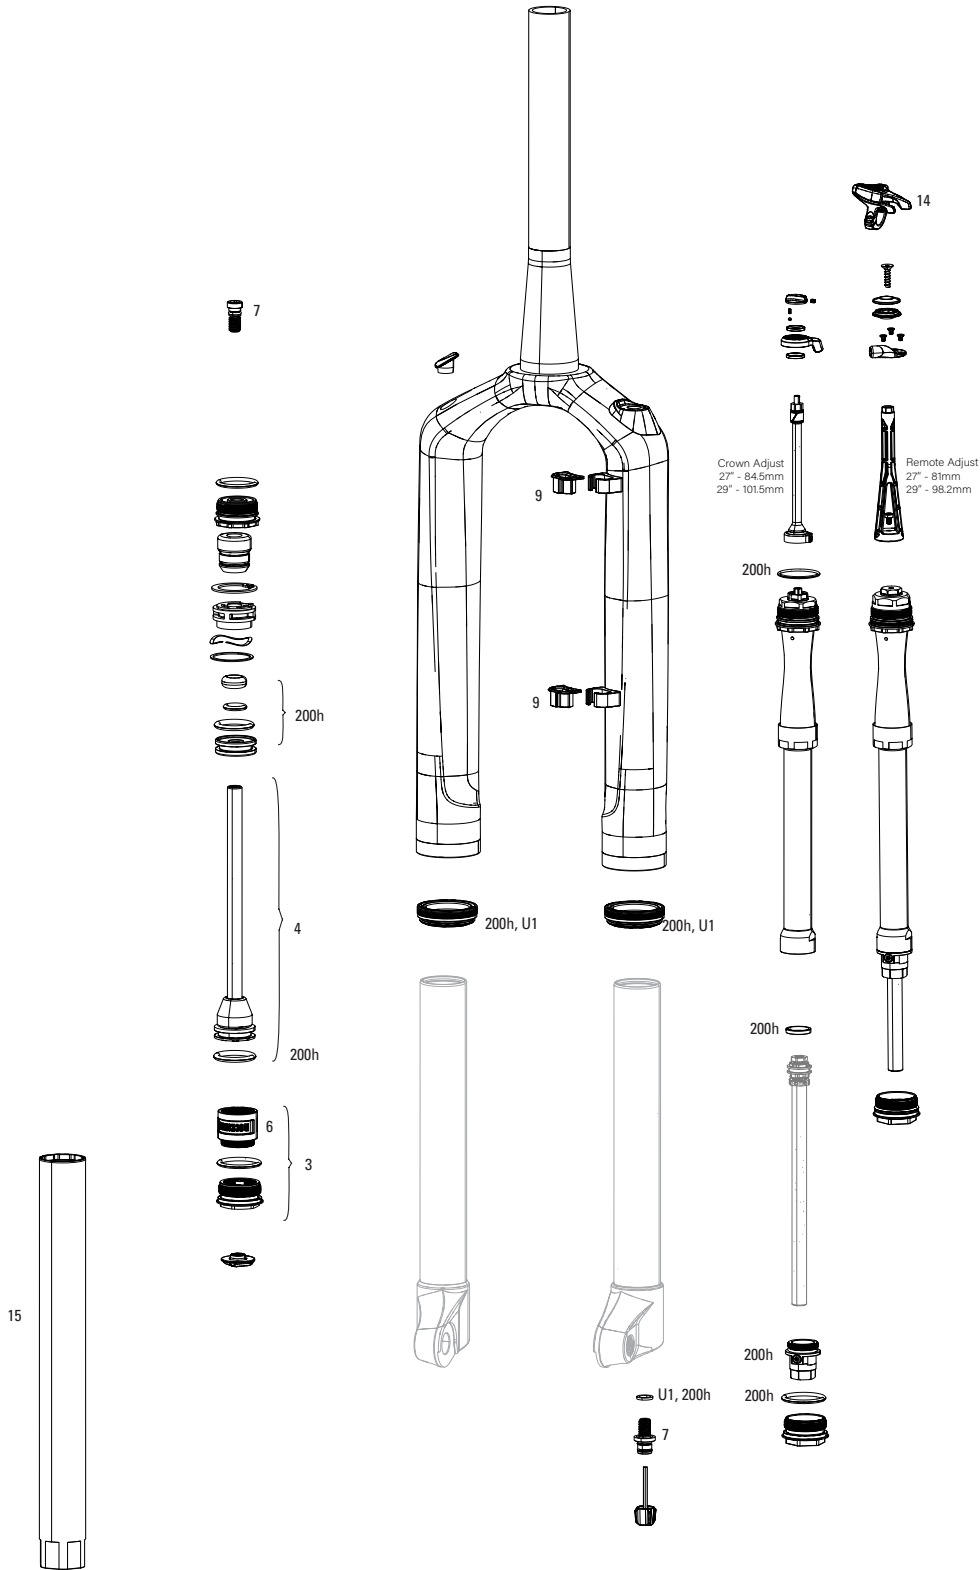

RS-1 RLC A1/ RL A1 (2018-2019)

FS-RS1-RL-A1, FS-RS1-RLC-A1, FS-RS1-SV-A1

Note:

1. RS1 Charger is available in a Remote RL and a Crown RLC versions. The Remote is only RL, and the Crown is only RLC.
2. The RS1 Charger 2 REQUIRES a new bottom cap which is different than all previous bottom caps found on the RS1
3. The RS1 Charger 2 Remote RL REQUIRES the knob base on the CFU to have 3 tapped screw holes; RS1 Charger Remote RL CANNOT be installed into an older generation CFU with a knob base.
4. RLC/RL Charger and CFU not compatible with ACS/AC RS-1
5. Decal and Maxle pages can be found in back of the catalog.
6. Inner tubes must be replaced as a pair for correct wheel alignment.