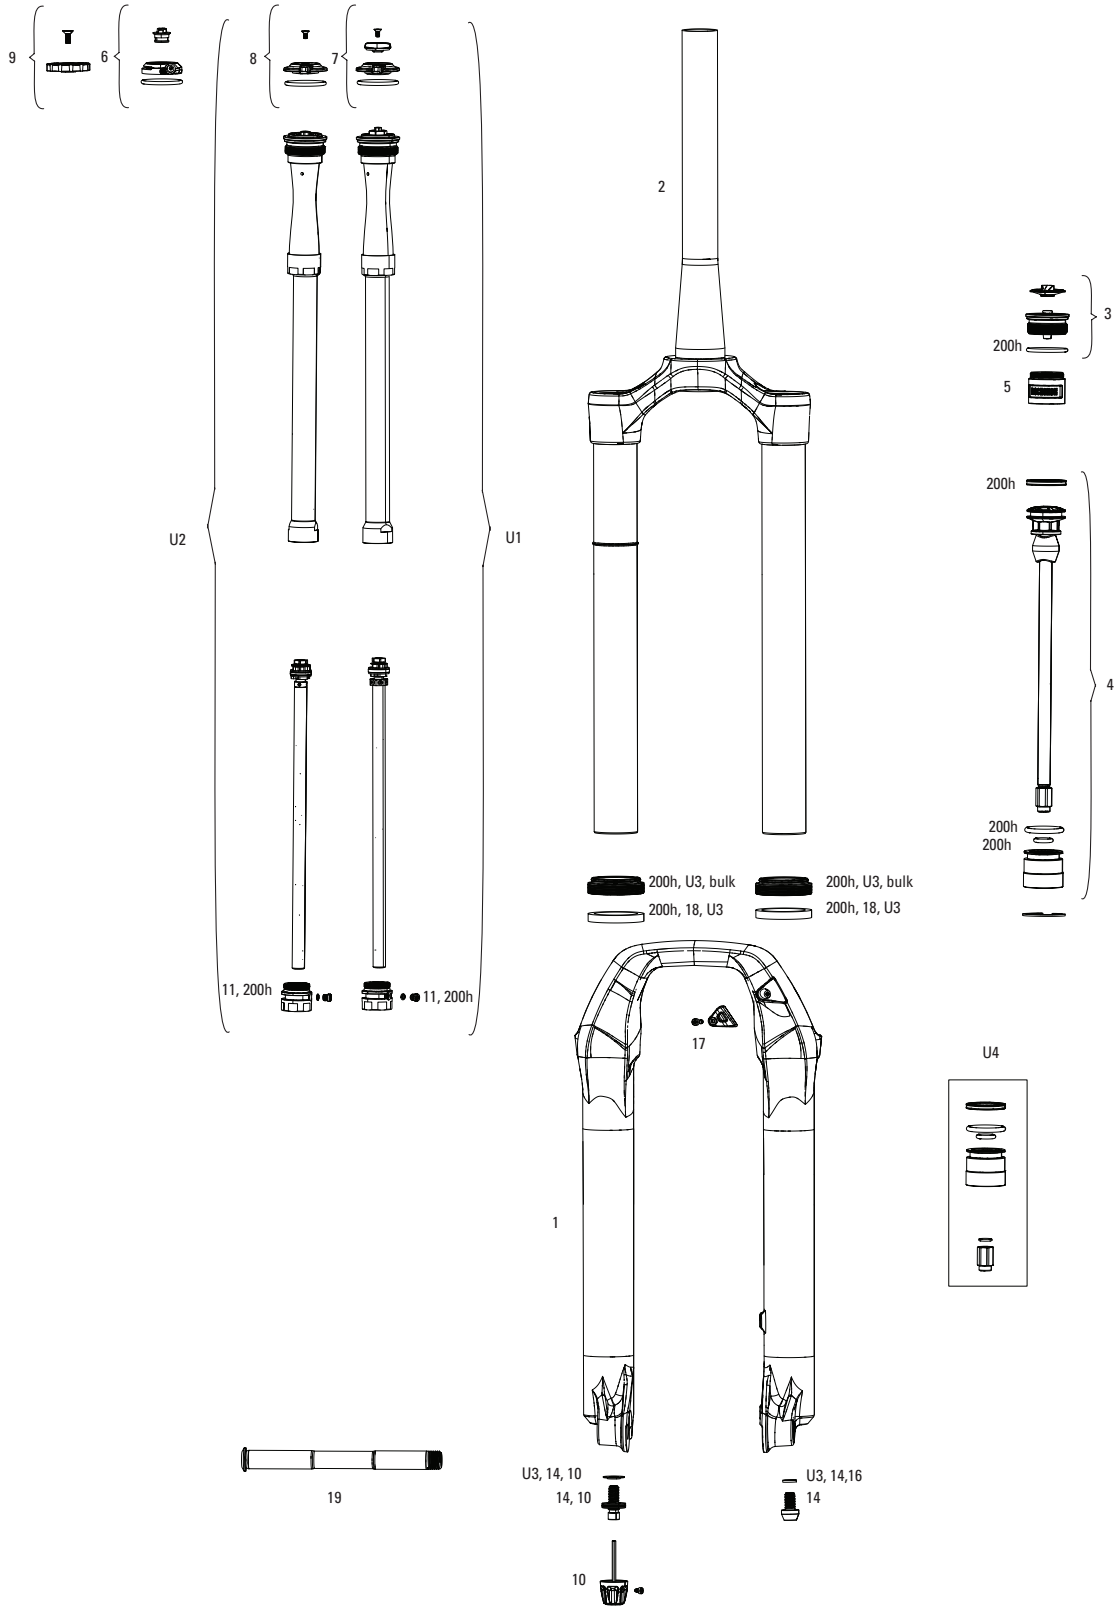

PIKE SELECT/SELECT+/ULTIMATE B3-B4 (2020-2022)

FS-PIKE-SEL-B3, FS-PIKE-SELP-B3, FS-PIKE-ULT-B3, FS-PIKE-SEL-B4, FS-PIKE-SELP-B4, FS-PIKE-ULT-B4

PIKE SELECT/SELECT+/ULTIMATE B3-B4 (2020-2022)

FS-PIKE-SEL-B3, FS-PIKE-SELP-B3, FS-PIKE-ULT-B3, FS-PIKE-SEL-B4, FS-PIKE-SELP-B4, FS-PIKE-ULT-B4