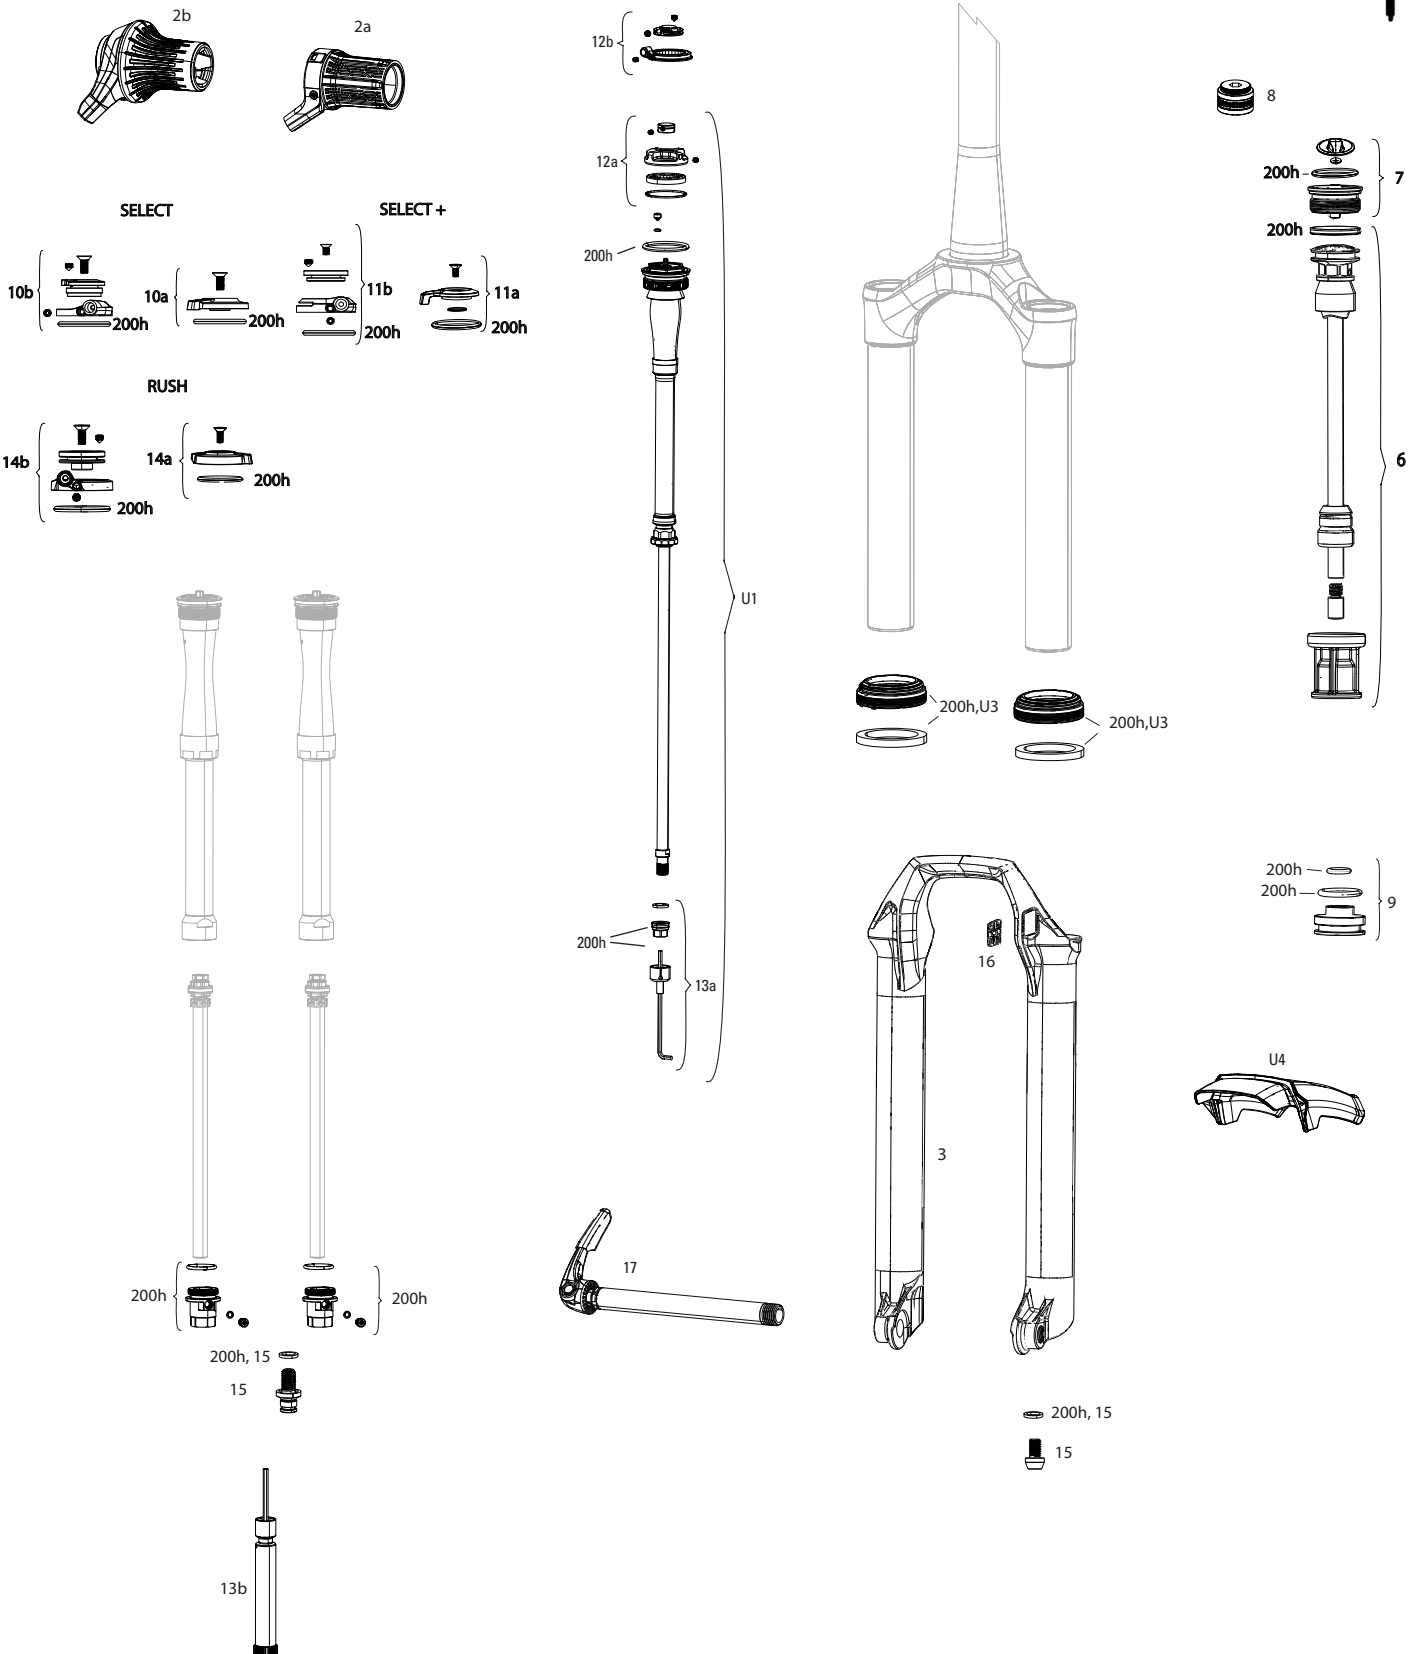

SID (35MM) SELECT/SELECT+/ULTIMATE C1 (2021-2023)

FS-SID-BSE-C1, FS-SID-SEL-C1, FS-SID-SEL3-C1, FS-SID-SELP-C1, FS-SID-ULT-C1

Charger Race Day 2

Note:
1. Convert from Crown Adjust to Cable Remote Adjust: complete damper upgrade kit
2. Decal and Maxle pages can be found in back of the catalog.
3. 115x110 Boost Maxle not compatible with 35mm SID C1. Use 15x100 Maxle. See parts page for compatible parts.
4. Fender mounting bolts are M3-.5x11mm. Max bolt torque is 1Nm.