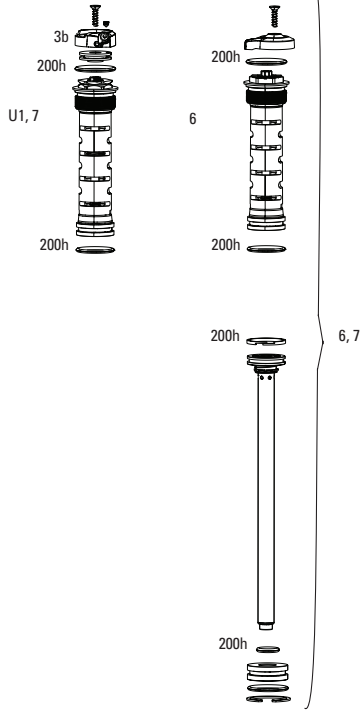

35 GOLD RL A1-A2 (2020-2024)

FS-35G-RL-A1, FS-35G-RL-A2

Note:

1. 200h service kits include replaceable o-rings, glide rings, retaining rings, crush washers, crush washer retainers and shaft bolts/nuts. All air service kits include replacement schrader valve cores.
2. EMTB (fender mount) lower leg and CSU are not cross-compatible with non-fender CSU and lower leg variants.
3. Convert from Crown Adjust to Remote Adjust: Remote compression damper, remote compression adjuster spool, cable clamp and remote lever assembly.
4. Decal and Maxle pages can be found in back of the catalog.