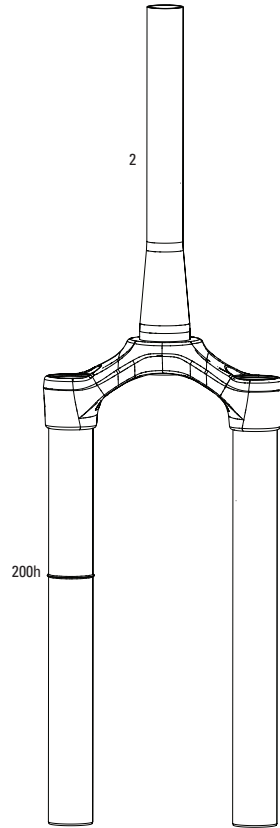

35 GOLD RL A1-A2 (2020-2024)

FS-35G-RL-A1, FS-35G-RL-A2

Note:

1. 200h service kits include replaceable o-rings, glide rings, retaining rings, crush washers, crush washer retainers and shaft bolts/nuts. All air service kits include replacement schrader valve cores.
2. EMTB (fender mount) lower leg and CSU are not cross-compatible with non-fender CSU and lower leg variants.
3. Convert from Crown Adjust to Remote Adjust: Remote compression damper, remote compression adjuster spool, cable clamp and remote lever assembly.
4. Decal and Maxle pages can be found in back of the catalog.