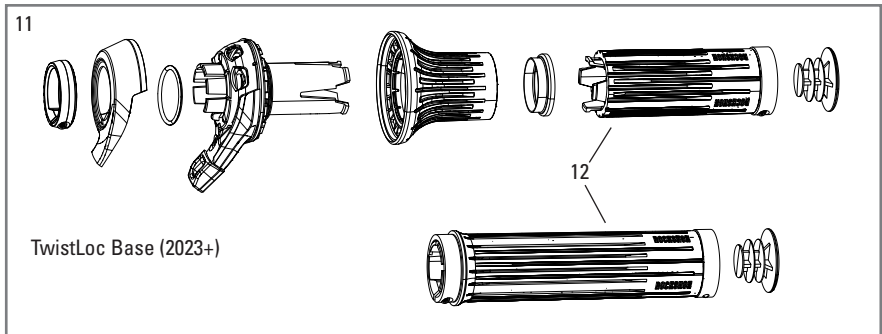

**ONELOC (2016-2020), PUSHLOC (2007-2012)/PUSHLOC (2013-2015),
TWISTLOC (2018-2020)/TWISTLOC BASE (2023+), POPLOC (2012-2020)**

Note:

1. 2013-2015 PushLoc is right and left-specific and is compatible only with 2013+ Motion Control and Recon Gold TurnKey compression dampers. Cable pull = 10mm.
2. Pre-2013 PushLoc and PopLoc are compatible only with pre-2013 Motion Control compression dampers and is convertible to left and right vertical, and left and right horizontal. Cable pull = 17mm.
3. OneLoc is compatible with 2013+ Motion Control and Recon Gold TK dampers with 10mm cable pull and replaces PushLoc.
4. 2023 TwistLoc Base ships with two cables for use with front and rear suspension. One cable can be removed for use with one or the other.
5. 2023 Twist Loc Base lock-on grips are cross compatible with SRAM Eagle Grip Shift lock-on grips.
6. RockShox remotes uses standard derailleur cables and 4mm housing.

1	00.4318.002.009	REMOTE - ONELOC LEFT/ABOVE, RIGHT/BELOW 10MM, REMOTE ONLY (INCLUDES REMOTE, CABLE&HOUSING) - METRIC REAR SHOCKS, RL (2013+) & CHARGER DAMPERS
2	00.4318.002.010	REMOTE - ONELOC RIGHT/ABOVE, LEFT/BELOW 10MM, REMOTE ONLY (INCLUDES REMOTE, CABLE&HOUSING) - METRIC REAR SHOCKS, RL (2013+) & CHARGER DAMPERS
3	11.6818.001.000	REMOTE DISCRETE PUCK - HYDRAULIC REMOTE (SPACER) FOR XLOC REMOTES QTY2
4	11.5315.049.010	DISC BRAKE LEVER CLAMP SHIFTER MOUNTING BRACKET - (MMX) LEFT -GUIDE ULT/RSC/RS/RE/R,LEVEL ULT/TLM/TL, CODE RSC/R, DB5 ELIXIR 9/7/CR MAG/X0/ XX, QTY 1
5	11.5315.049.020	DISC BRAKE LEVER CLAMP SHIFTER MOUNTING BRACKET - (MMX) RIGHT -GUIDE ULT/RSC/RS/RE/R,LEVEL ULT/TLM/TL, CODE RSC/R, DB5 ELIXIR 9/7/CR MAG/X0/ XX, QTY 1
8	11.4308.848.000	REMOTE - POPLOC LEFT 17MM CABLE PULL - RL (PRE-2013) & ALL TK DAMPERS, (NOT COMPATIBLE WITH 2013+ MOCO)
8	11.4309.207.000	REMOTE - POPLOC RIGHT 17MM CABLE PULL - RL (PRE-2013) & ALL TK DAMPERS
ns	11.4311.184.000	REMOTE - POPLOC RIGHT SHOCK - ARIO
10	11.4018.112.000	REMOTE PLUGS- TWISTLOC (INCLUDES RUBBER TAB FOR LOCK/UNLOCK ICON) QTY 10
11	00.4318.059.000	REMOTE - TWISTLOC BASE FULL SPRINT LEFT 2 POSITION (INCLUDES CABLES, HOUSING, LEFT AND RIGHT GRIPS) - 2 POSITION REMOTE FORKS AND SHOCKS B1
11	00.4318.059.001	REMOTE - TWISTLOC BASE FULL SPRINT LEFT 3 POSITION (INCLUDES CABLES, HOUSING, LEFT AND RIGHT GRIPS) - 3 POSITION REMOTE FORKS AND SHOCKS B1
12	00.4318.026.003	GRIPS FOR TWISTLOC 77/125MM TEXTURED GRIPS (INCLUDES BLACK CLAMPS, END PLUGS) - TWISTLOC BASE B1+ (2023+)