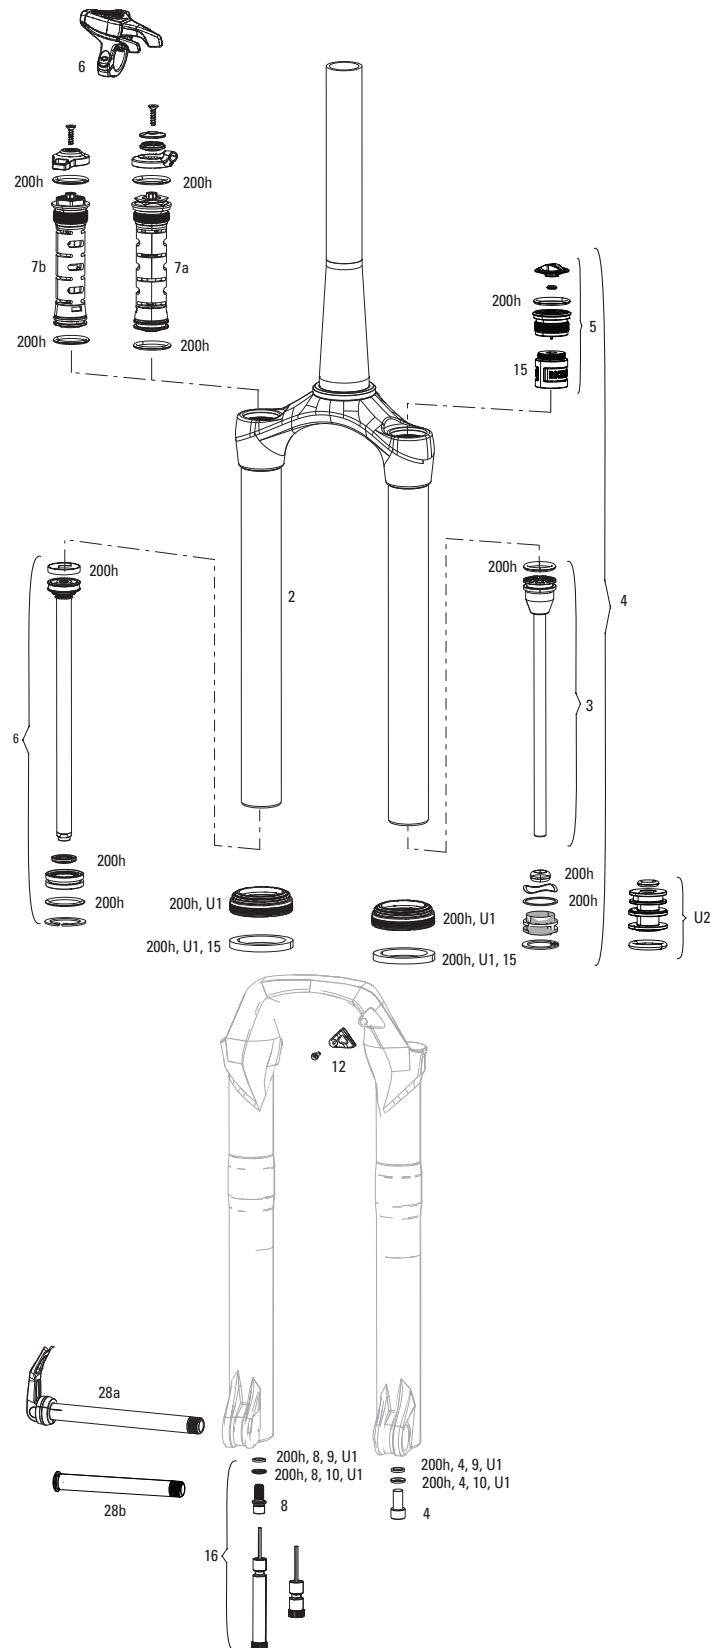

REBA-15 Boost - A7-A8 (2018-2025)

FS-REBA-15B-A7, FS-REBA-15B-A8, FS-REBA-15B-A9

Note:

- 1. Reba-15 max travel is 150mm.
- 2. Reba-15 Boost stock configurations were 100,120,130,140, and 150mm.
- 3. Convert from Crown Adjust to Cable Remote Adjust: complete damper upgrade kit
- 4. Decal and Maxle pages can be found in back of the catalog.
- 5. Part descriptions on the following page that include a "B" are specifically for "Boost" forks. Parts that include an "NB" are specifically for "non-Boost" forks. Parts without either designation are compatible with both Boost and non-Boost forks.