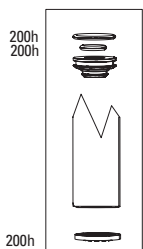

SEKTOR SILVER RL A2 (2017-2018)

FS-SKTS-RL-A2

Note:

1. All basic service kits include the following replaceable wear items: o-rings, glide rings, dust seals, and foam rings.
2. Convert from Crown Adjust to Remote Adjust: Remote compression damper, remote compression adjuster spool, cable clamp and remote lever assembly.
3. Thread Pitch is 0.8mm for Recon Silver C1 and Sektor Silver A2
4. Maximum Tire Diameter: 714mm Maximum Tire Width: 81mm
5. 32mm Boost lower legs use flangeless wiper seals.
6. 6 Decal and Maxle pages can be found in back of the catalog.