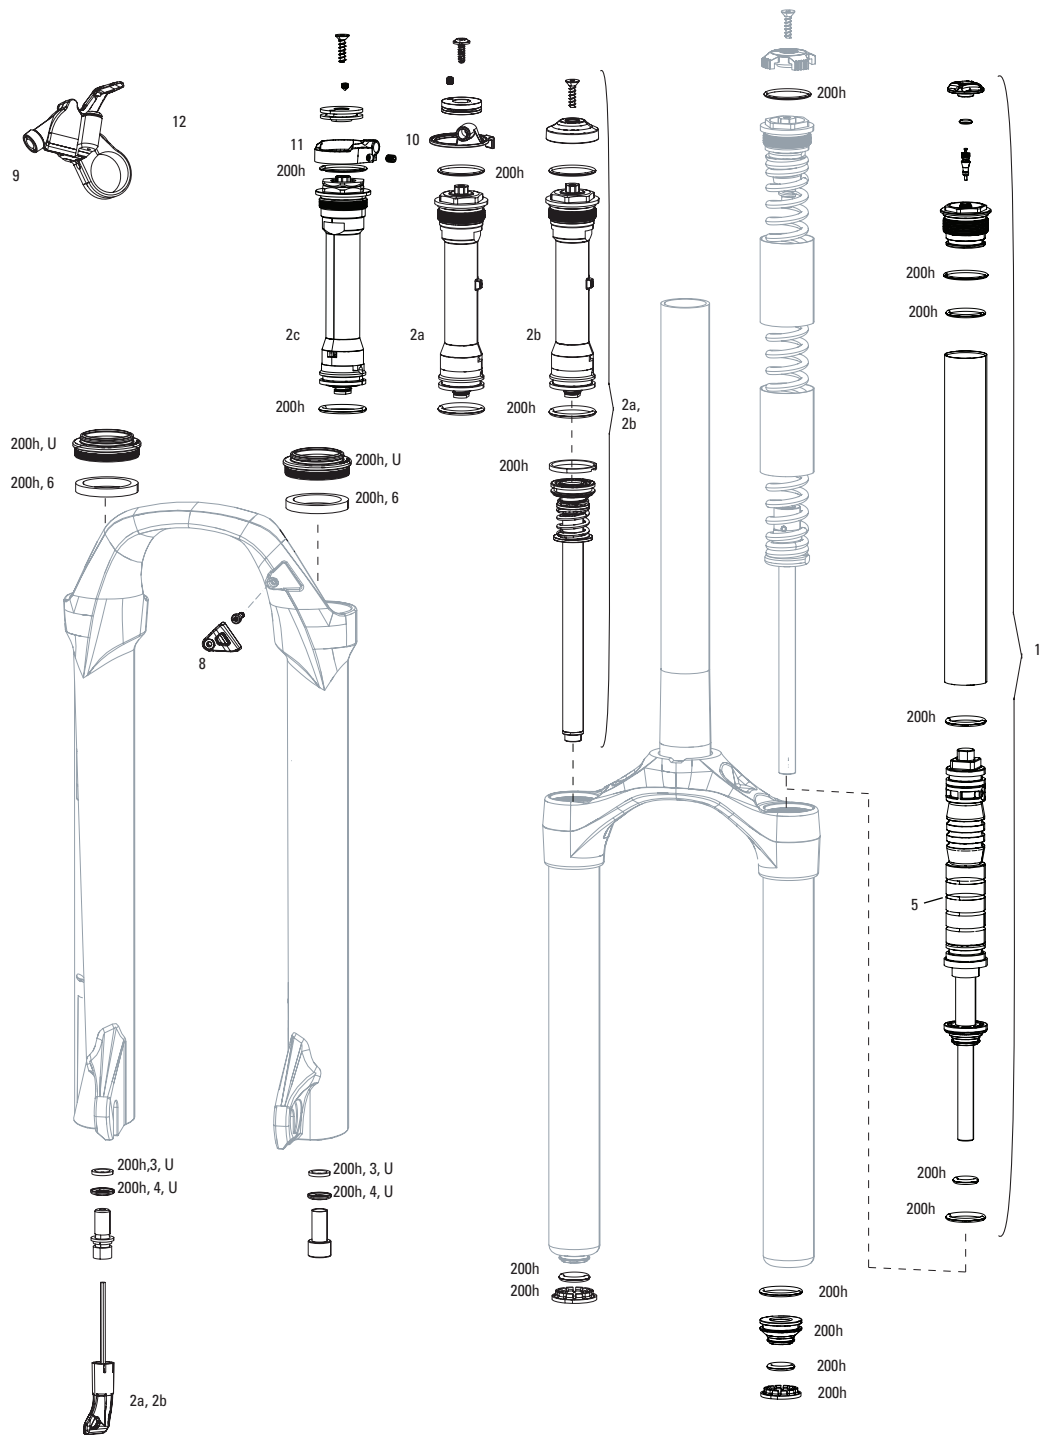

30 SILVER A3-A5 (2017-2024)

FS-30S-TK-A3, FS-30S-TK-A4, FS-30S-TK-A5

Note:
1. 200H service kits include replaceable o-rings, glide rings, crush washers, crush washer retainers and wiper seals. All basic service kits include the following replaceable wear items: o-rings, glide rings, dust seals, and foam rings.
2. Decal page can be found in back of the catalog.
3. A3 Spring Internals and Damper Internals (.8mm thread pitch) are not compatible with A1-A2 30 Silver (1.0mm thread pitch)