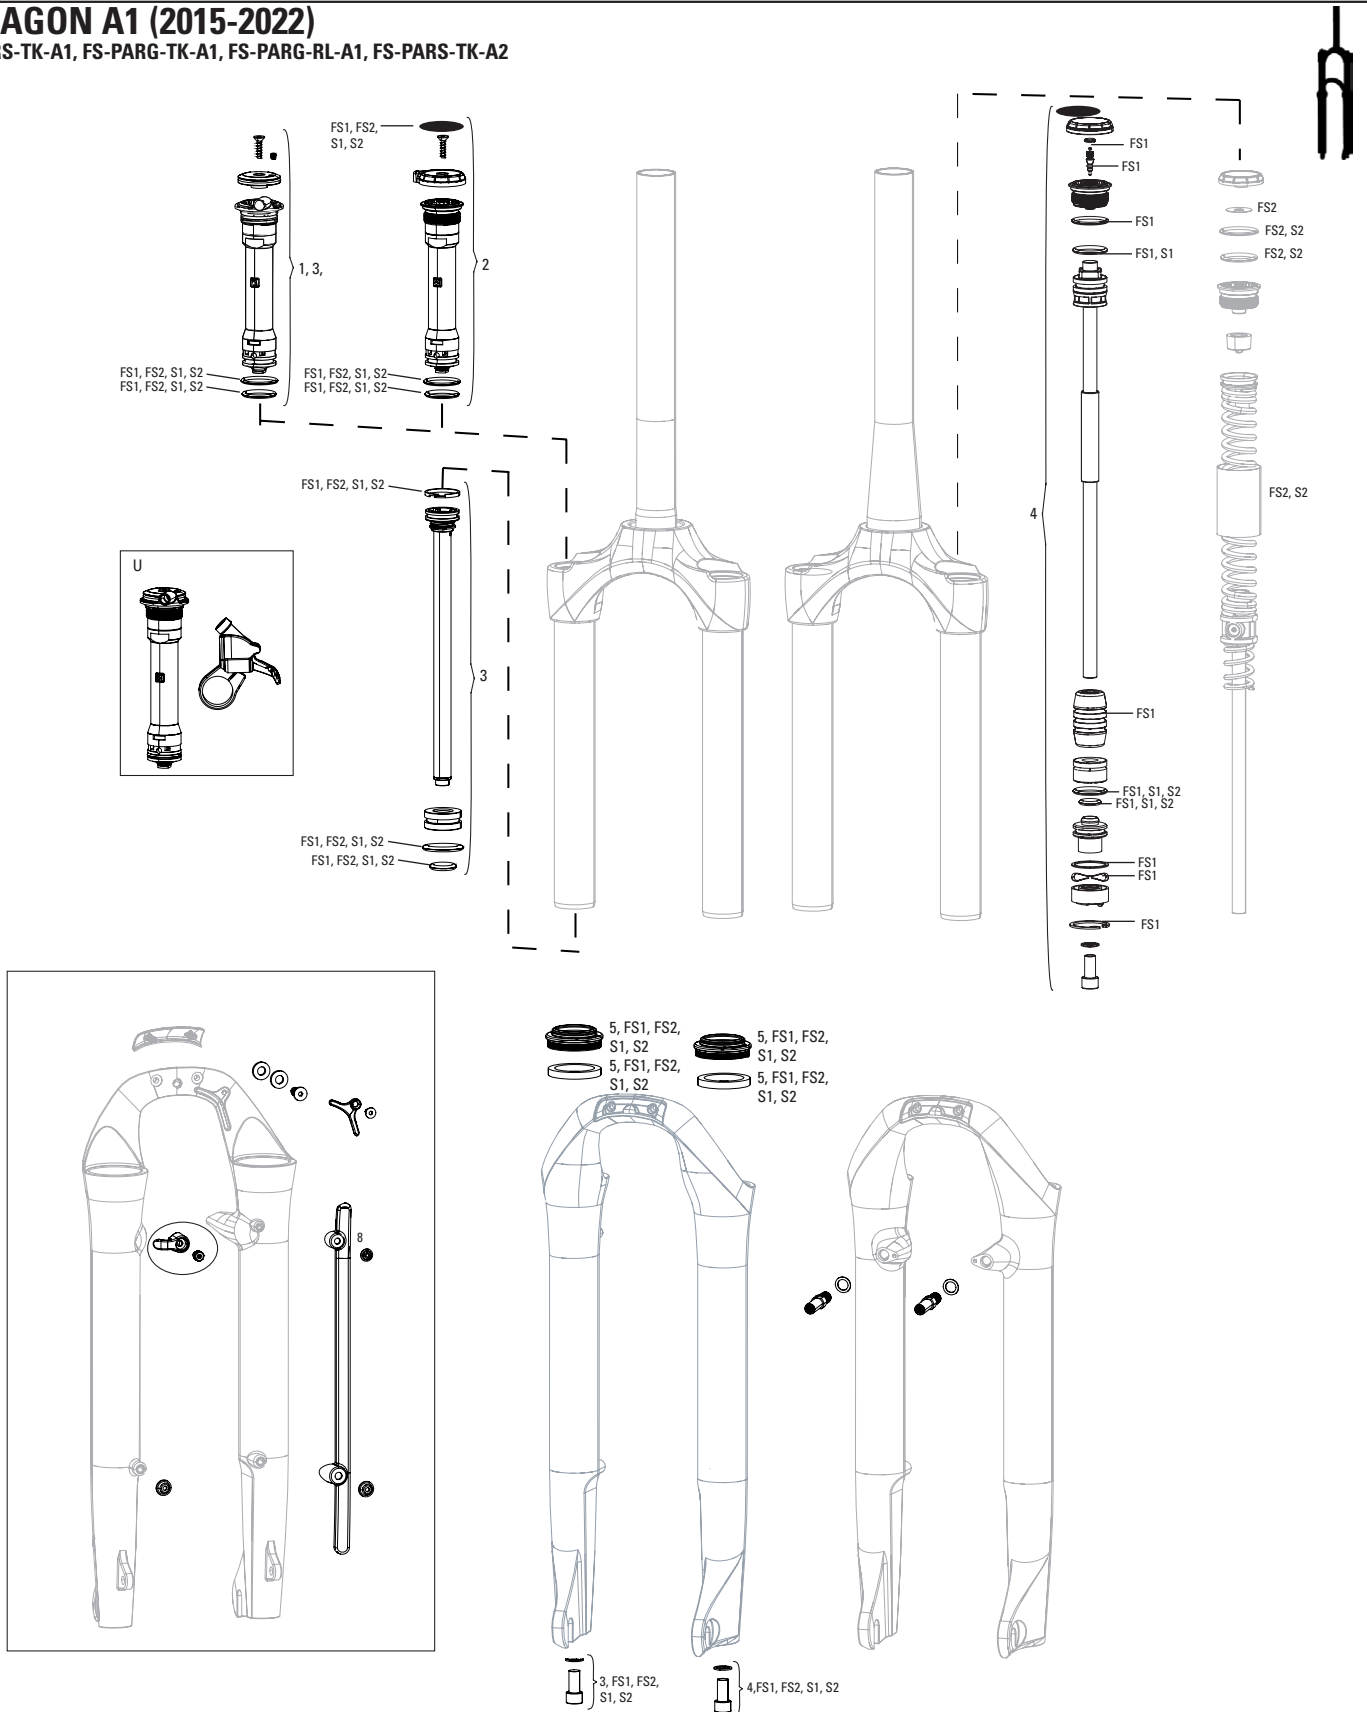

PARAGON A1 (2015-2022)

FS-PARS-TK-A1, FS-PARG-TK-A1, FS-PARG-RL-A1, FS-PARS-TK-A2

Note:

1. Full service kits include replaceable o-rings, glide rings, retaining rings, crush washers, crush washer retainers and shaft bolts/nuts. All basic service kits include the following replaceable wear items: o-rings, glide rings, dust seals, and foam rings.
2. All lower legs include bushings, foam rings and dust seals installed.
3. Paragon lower legs are only available in Post Mount or Disc Brake variants; not both together.
4. Decal page can be found in back of the catalog.