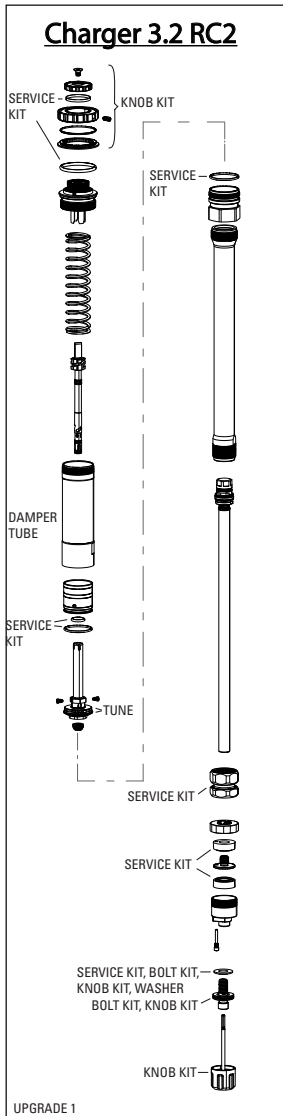

ZEB B1 (2027+)

FS-ZEB-SEL-B1, FS-ZEB-SELP-B1, FS-ZEB-ULT-B1, FS-ZEB-UFA-B1

Note:
1. ZEB B1 features all new 38mm chassis, Linear XL air spring, and modified Charger 3.2 damper with increased damping. No Gen-A compatibility.