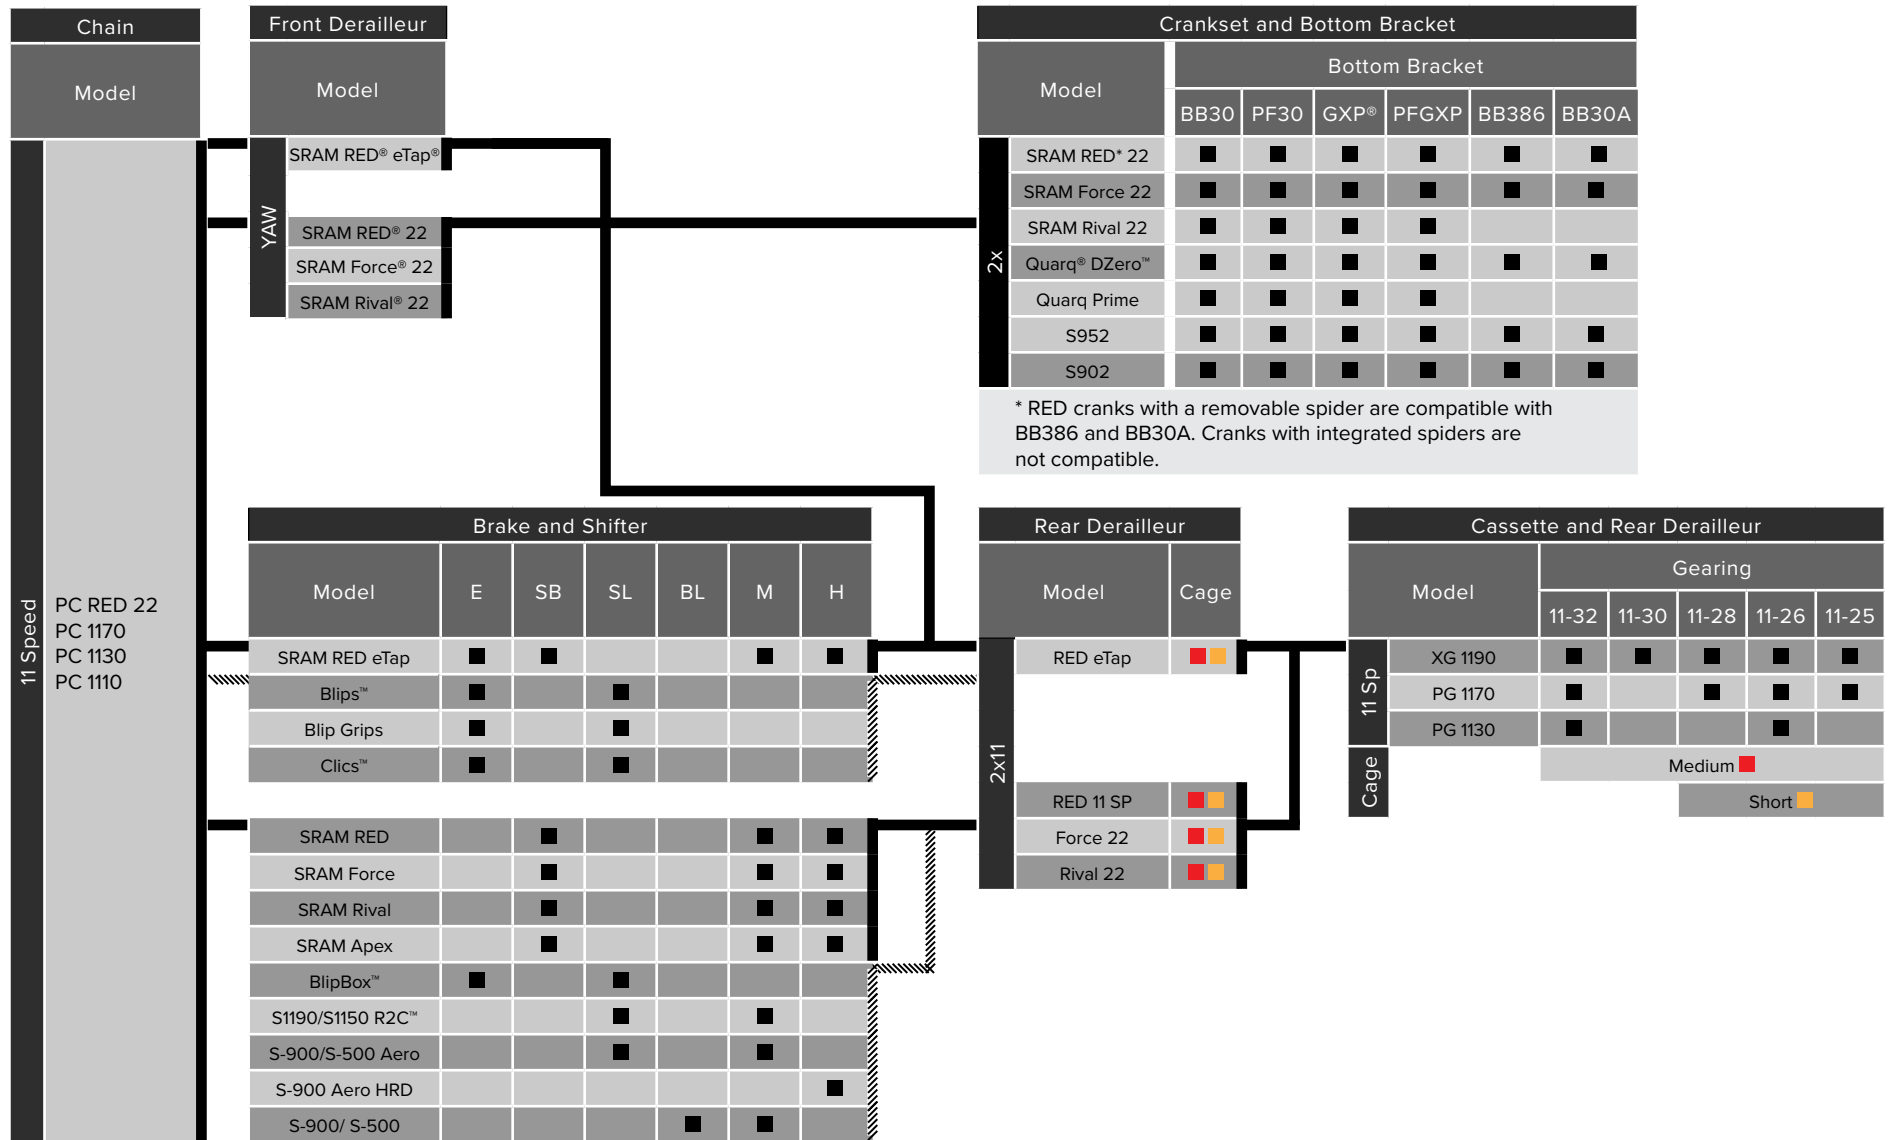

2x11 Road Compatibility