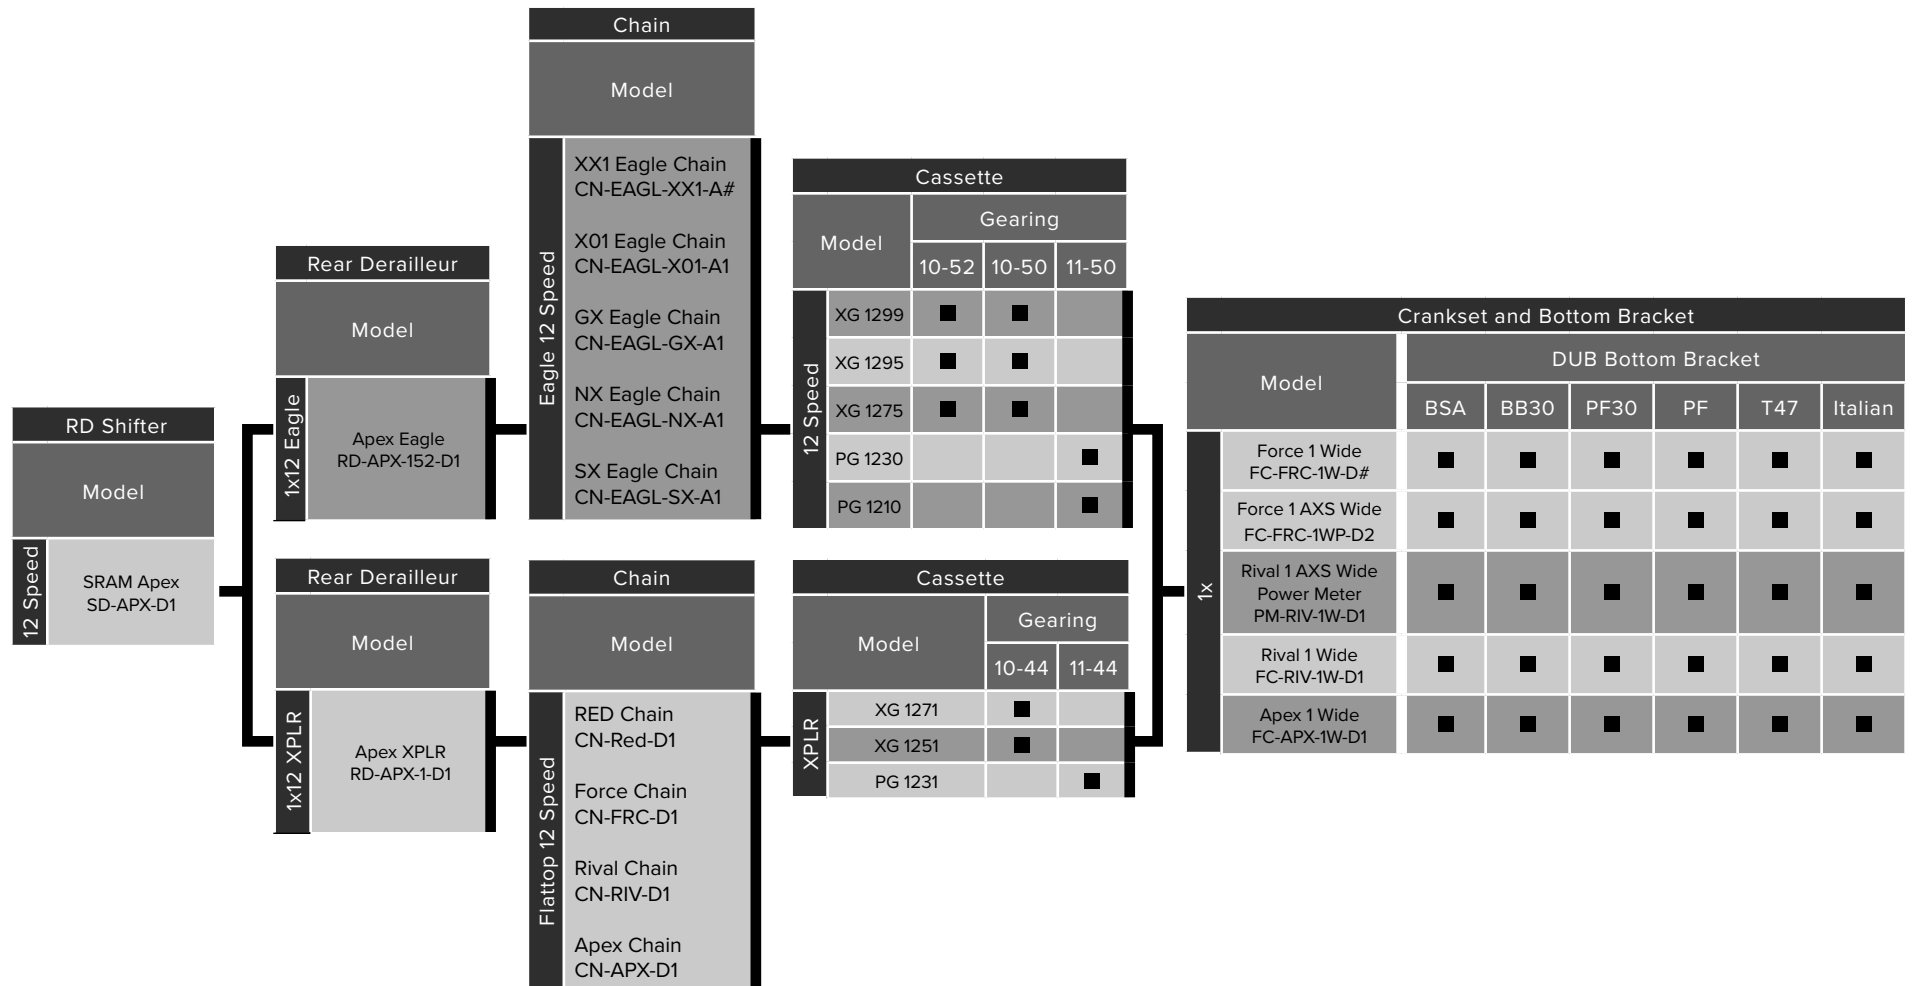

1x12 Road Compatibility