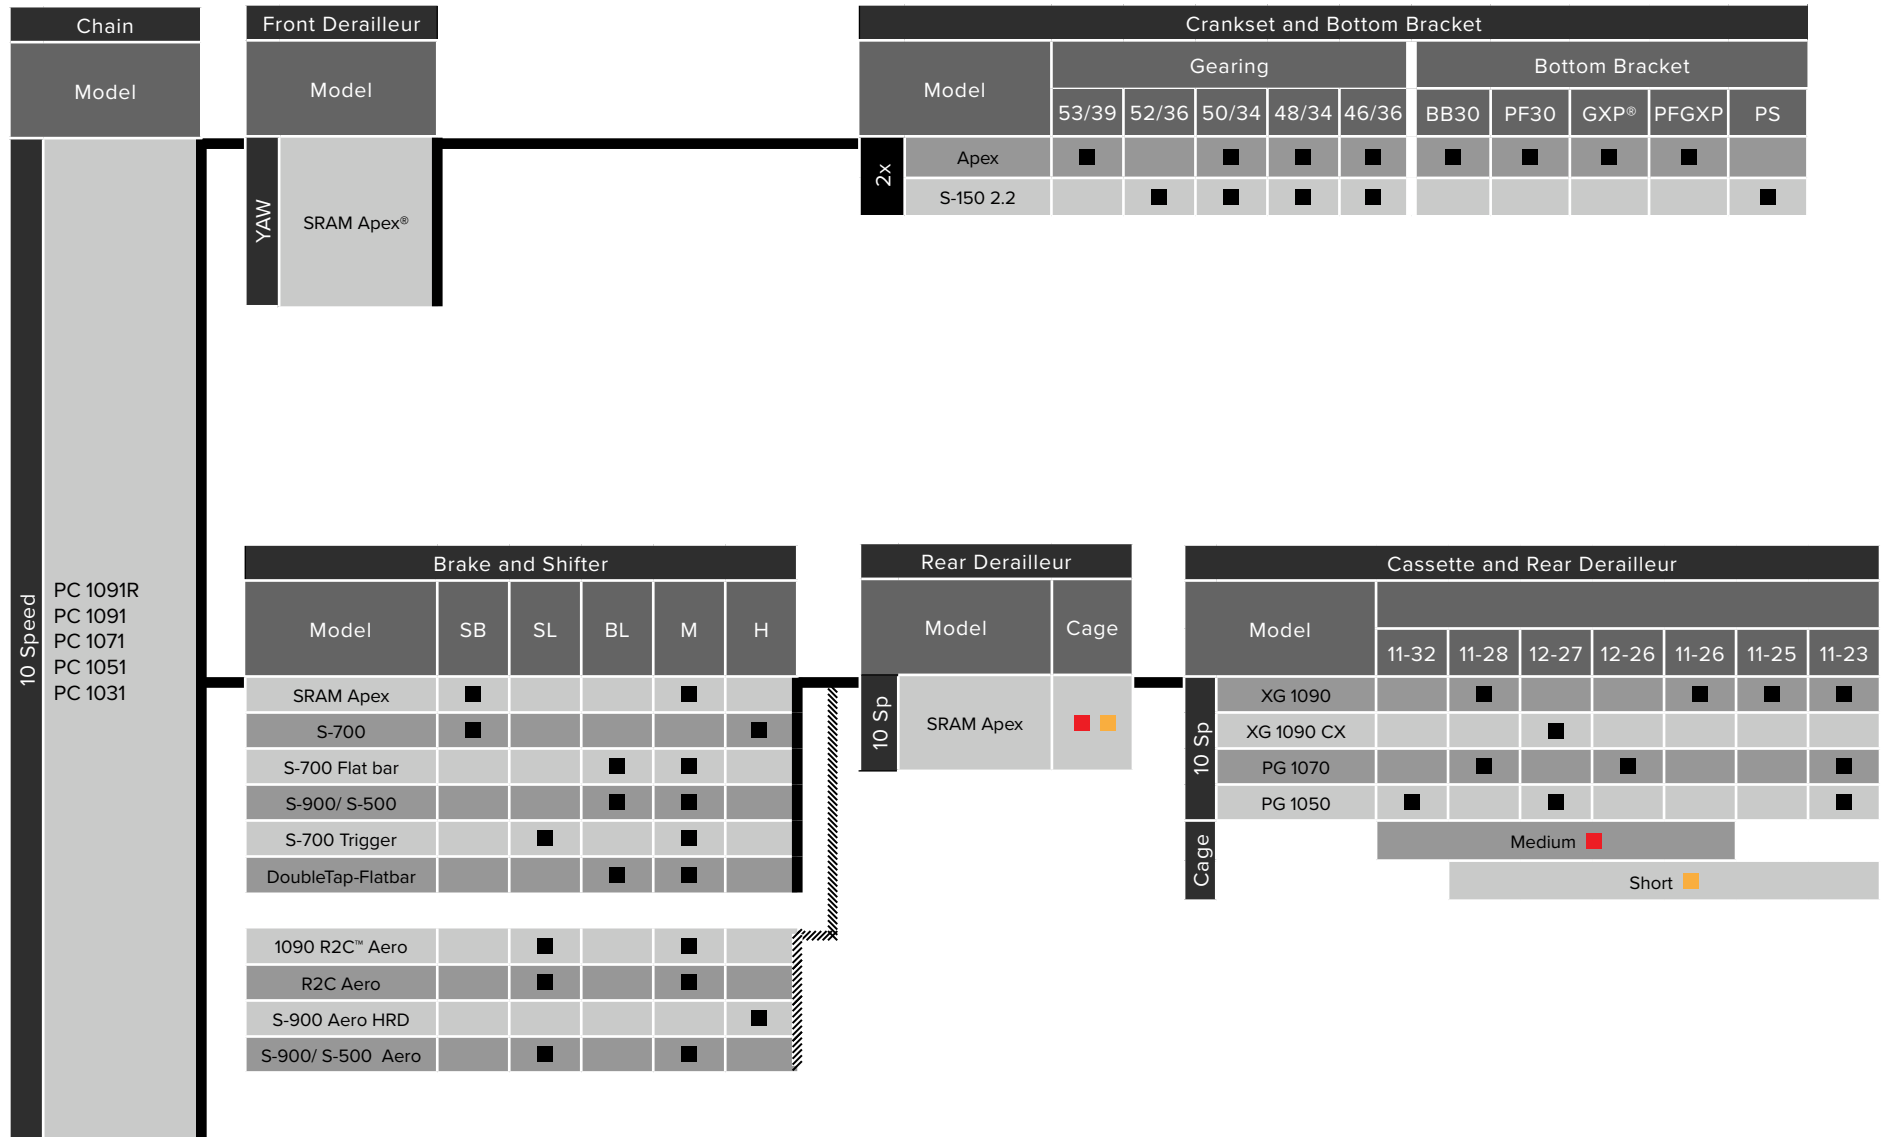

AXS Component Compatibility

SRAM AXS component compatibility can be found in the [AXS Component Compatibility](http://www.sram.com/service) document at www.sram.com/service.

1x12 Road Compatibility

2x11 Road Compatibility

1x11 Road Compatibility

2x10 Road Compatibility

ASIAN HEADQUARTERS

SRAM Taiwan
No. 1598-8 Chung Shan Road
Shen Kang Hsiang, Taichung City
Taiwan R.O.C.

WORLD HEADQUARTERS

SRAM LLC
1000 W. Fulton Market, 4th Floor
Chicago, Illinois 60607
U.S.A.