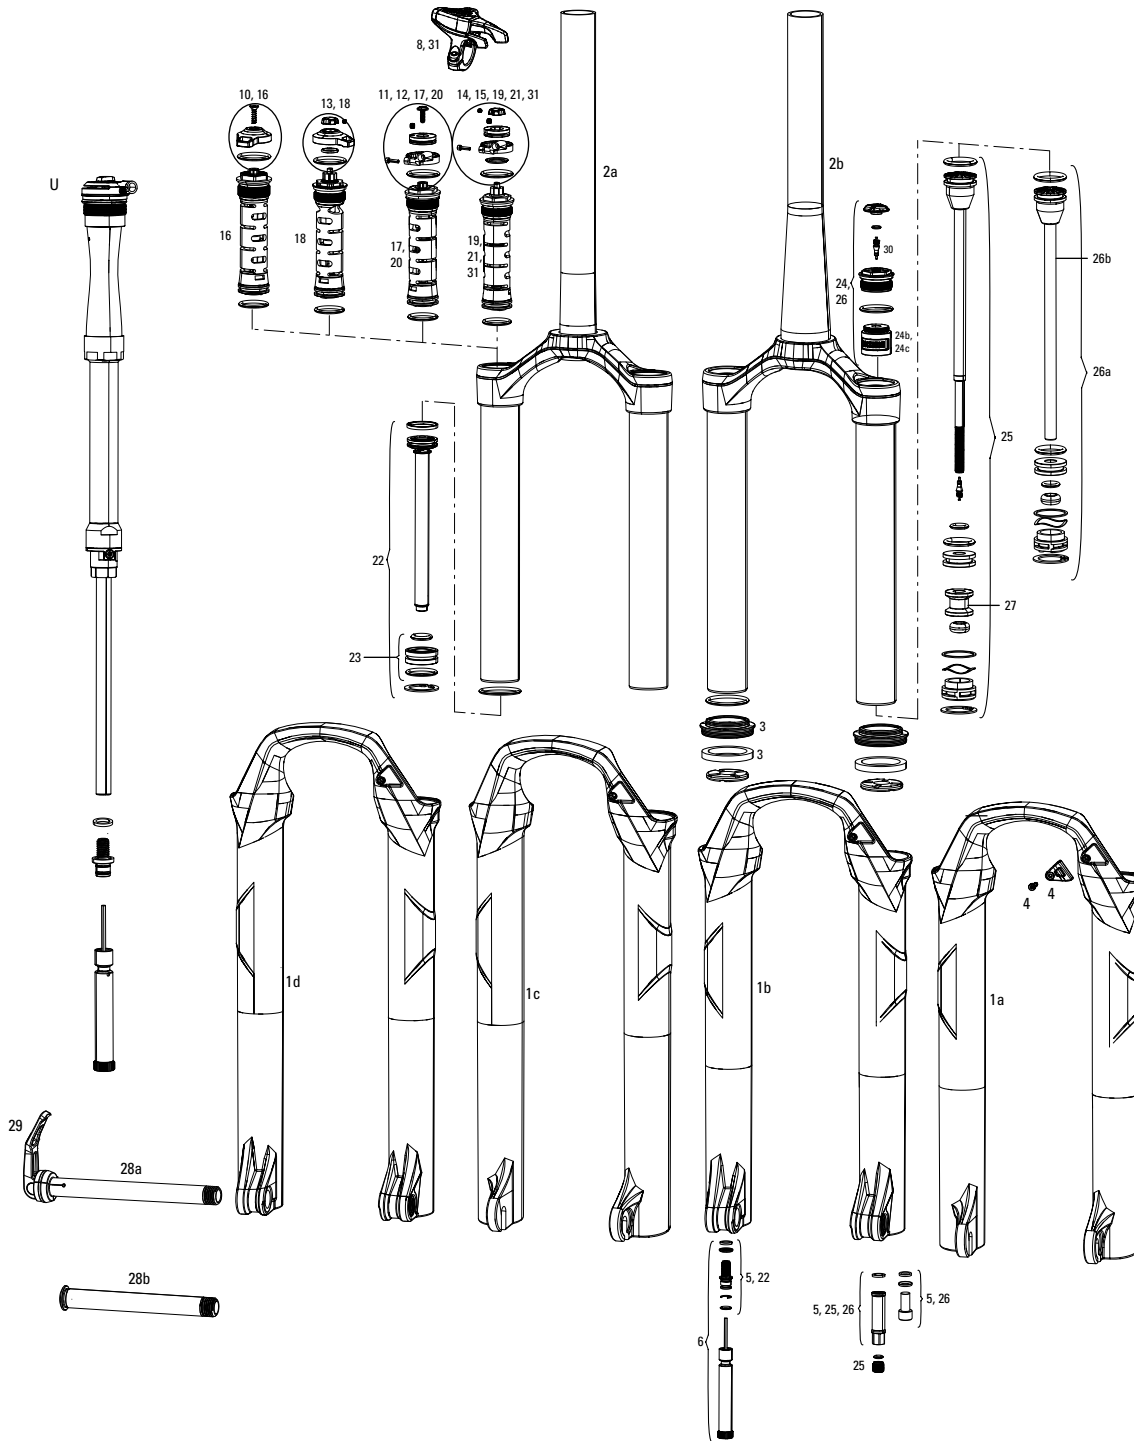

Notes:

IMPORTANT - 2012-2016 Reba CSU (28.2 inner tube diameter), lower leg, spring assembly and damper assemblies are NOT compatible with 2005-2011 Reba (27.8 inner tube diameter) forks. Dual Air CSU and Dual Air spring assemblies are NOT compatible with Solo Air CSU and Solo Air spring assemblies.

1. Full service kits include replaceable o-rings, glide rings, retaining rings, crush washers, crush washer retainers and shaft bolts/nuts. All air service kits include replacement schrader valve cores. Not all parts service parts are pictured. All basic service kits include the following replaceable wear items: o-rings, glide rings, dust seals, and foam rings.
2. Convert from Crown Adjust to Remote Adjust: Remote compression damper requires remote compression adjuster spool, cable clamp and remote lever assembly.
3. Solo Air internals require Solo Air CSU; Solo Air internals are not compatible with Dual Air CSU. Dual Air internals require Dual Air CSU; Dual Air internals are not compatible with Solo Air CSU.