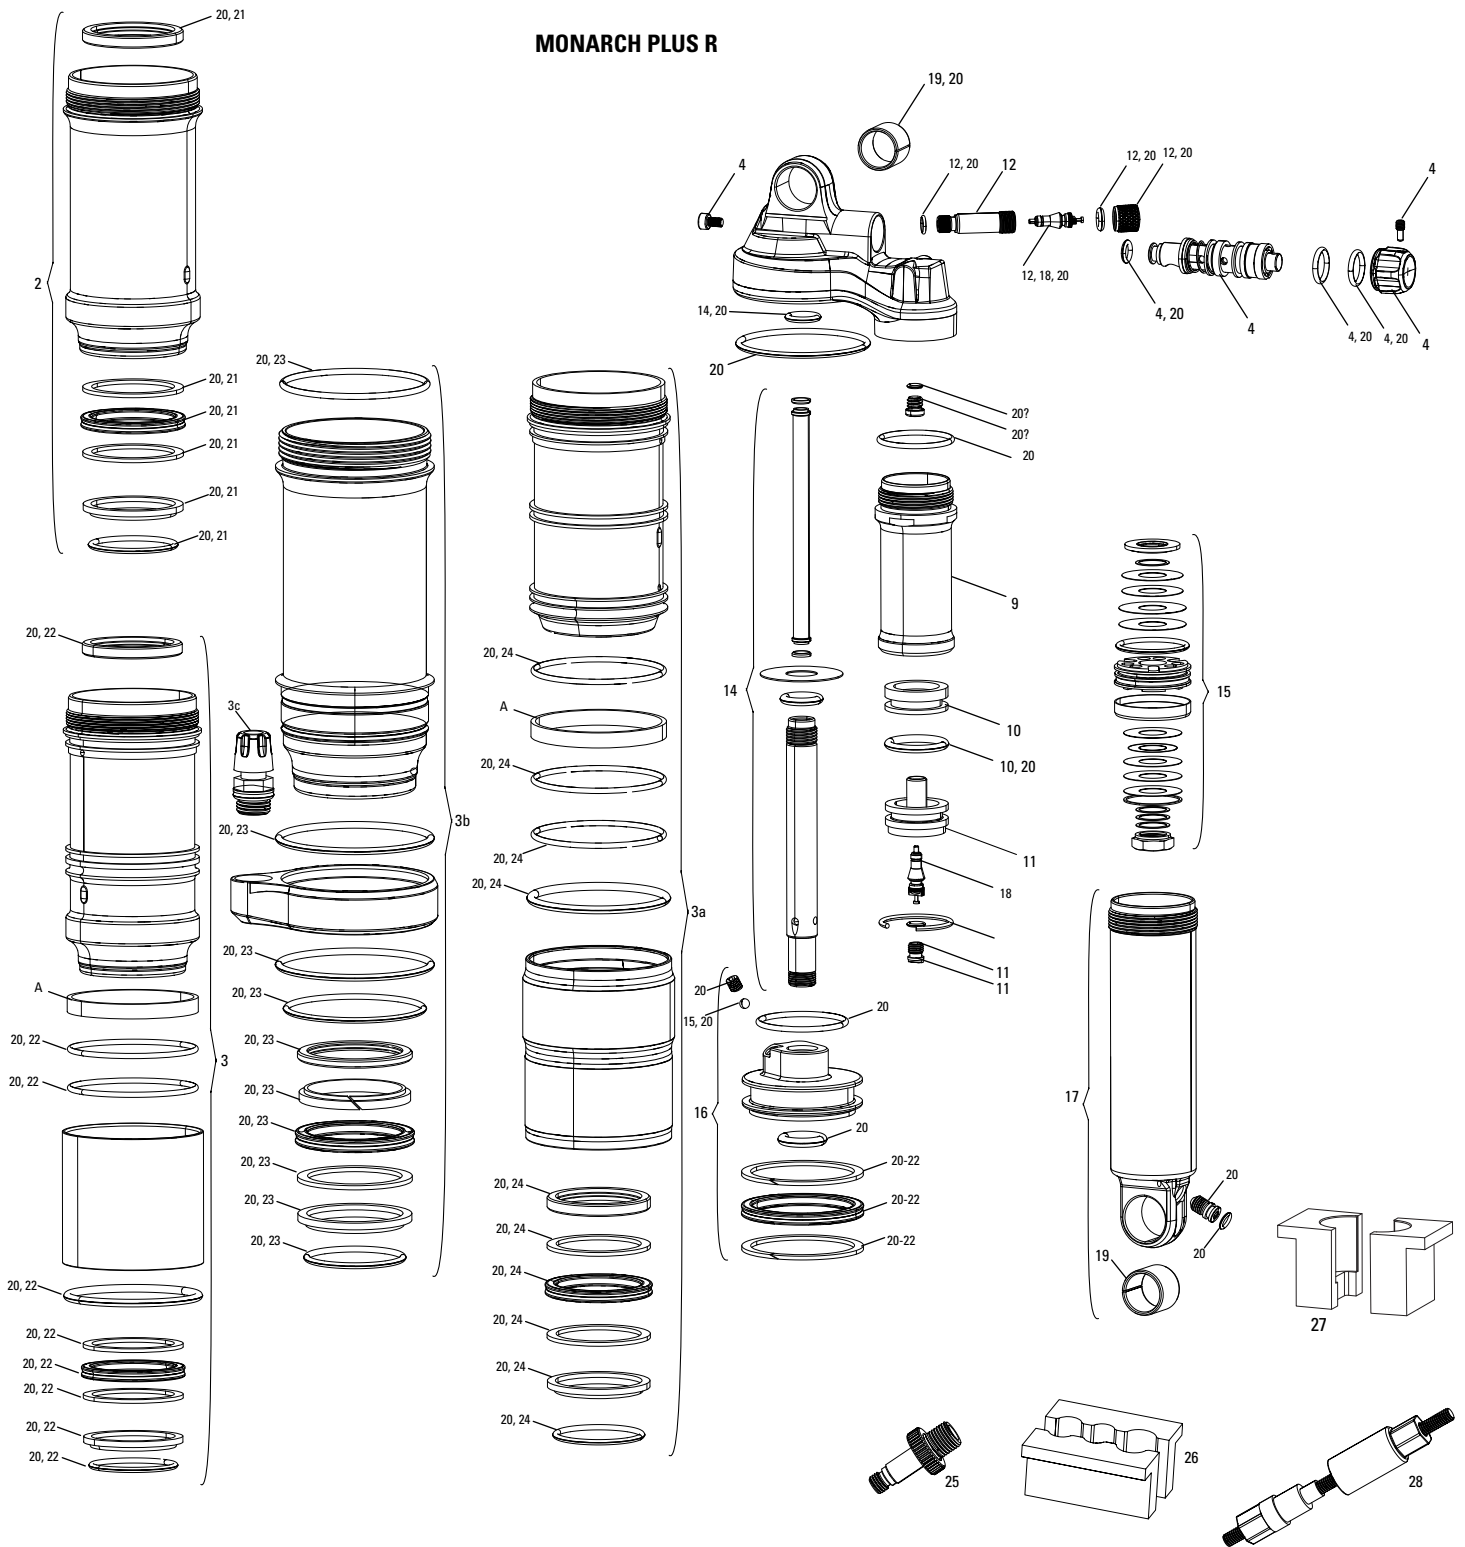

No.	Part Number	Description
2	11.4115.106.010	Air Can Black Monarch/Plus RC3/RT/R(2011-2013) Monarch RT3(2011-2012) 152x31
2	11.4115.106.020	Air Can Black Monarch/Plus RC3/RT/R(2011-2013) Monarch RT3(2011-2012) 165x38
2	11.4115.106.060	Air Can Black Monarch/Plus RC3/RT/R(2011-2013) Monarch RT3(2011-2012) 216x63
3	11.4115.106.080	Air Can Black HIGH VOLUME Monarch/Plus RC3/RT/R(2011-2013) Monarch RT3 (2011-2012) 184x44
3	11.4115.106.120	Air Can Black HIGH VOLUME Monarch/Plus RC3/RT/R(2011-2013) Monarch RT3 (2011-2012) 222x66
3	11.4115.106.270	Air Can Black High Volume HV6 2011-2013 Monarch/Plus 200x57
3	00.4018.783.004	Air Can Upgrade Kit - DebonAir 165X38 (includes air can, volume spacers, seals & decals) - B1 & Later (Monarch 2014+/RT32013+)
3	00.4018.783.005	Air Can Upgrade Kit - DebonAir 184X44 (includes air can, volume spacers, seals & decals) - B1 & Later (Monarch 2014+/RT32013+)
3	00.4018.783.006	Air Can Upgrade Kit - DebonAir 190/200X51 (includes air can, volume spacers, seals & decals) - B1 & Later (Monarch 2014+/RT3 2013+)
3	00.4018.783.007	Air Can Upgrade Kit - DebonAir 200X57 (includes air can, volume spacers, seals & decals) - B1 & Later (Monarch 2014+/RT32013+)
3	00.4018.783.008	Air Can Upgrade Kit - DebonAir 216X63 (includes air can, volume spacers, seals & decals) - B1 & Later (Monarch 2014+/RT32013+)
4	11.4115.117.010	Rebound Adjuster Assembly - Monarch Plus
5	11.4115.119.010	Compression Lever - Monarch Plus
7	11.4115.120.010	Reservoir Piston Assembly Medium - Monarch Plus RC3
8	11.4115.121.010	Reservoir Can Black - Monarch Plus A1/B1
8	11.4115.121.020	Reservoir Can White - Monarch Plus A1/B1
9	11.4115.122.010	Internal Floating Piston Assembly (reservoir) - Monarch PlusA1/BA
10	11.4115.123.020	Top Cap Assembly (for Reservoir, White) - Monarch Plus A1/B1
11	11.4115.124.010	Air Valve Assembly (includes valve body, valve, valve cap) - Monarch/Monarch Plus
13	11.4115.127.010	Shaft Kit/Piston/Tune Kit - ML 190x51/200x51 - Monarch Plus(includes shaft separator, shaft, washer and seals)
13	11.4115.127.040	Shaft Kit/Piston/Tune Kit - ML 200x57/203x57 - Monarch Plus(includes shaft separator, shaft, washer and seals)
13	11.4115.127.060	Shaft Kit/Piston/Tune Kit - MH 200x57/203x57 - Monarch Plus(includes shaft separator, shaft, washer and seals)
13	11.4115.127.070	Shaft Kit/Piston/Tune Kit - ML 216x63 - Monarch Plus (includes shaft separator, shaft, washer and seals)
13	11.4115.127.110	Shaft Kit/Piston/Tune Kit - ML 222x66 - Monarch Plus (includes shaft separator, shaft, washer and seals)
13	11.4115.127.130	Shaft Kit/Piston/Tune Kit - MH 222x66 - Monarch Plus (includes shaft separator, shaft, washer and seals)
15	11.4115.112.050	Damper Body/IFP - Monarch RT3/RL/RT/R 200x51
15	11.4115.112.060	Damper Body/IFP - Monarch RT3/RL/RT/R 200x57
15	11.4115.112.070	Damper Body/IFP - Monarch RT3/RL/RT/R 203x57
15	11.4115.112.080	Damper Body/IFP - Monarch RT3/RL/RT/R 216x63
15	11.4115.112.090	Damper Body/IFP - Monarch RT3/RL/RT/R 222x66
16	11.4308.327.002	Schrader Valve Core Qty 2
17	11.4115.013.000	Rear Shock Eyelet Bushing 1/2"X1/2" Qty 2
18	11.4115.129.010	Service Kit - Monarch Plus (does not include air can seals)
19	00.4315.032.240	AM Rear Shock Air Can Service Kit, Basic - Monarch/Monarch Plus (2012)
20	00.4315.032.250	AM Rear Shock Air Can High Volume Service Kit, Basic - Monarch/Monarch Plus (2012)
A	11.4118.042.000	Bottomless Ring Kit for Monarch/Vivid Air (includes volume adjust rings, qty 9)
ns	11.4318.003.200	Decal Kit Monarch Plus R White
ns	11.4318.003.201	Decal Kit Monarch Plus R Black
ns	11.4318.003.202	Decal Kit Monarch Plus R High Volume White
ns	11.4318.003.203	Decal Kit Monarch Plus R High Volume Black
ns	11.4318.003.206	Decal Kit Monarch Plus RC3 High Volume White
ns	11.4318.003.207	Decal Kit Monarch Plus RC3 High Volume Black
ns	11.4115.115.010	Decal, Rear Shock, Tune (ML) - Vivid/Monarch Qty 10
ns	11.4115.115.020	Decal, Rear Shock, Tune (MM) - Vivid/Monarch Qty 10
ns	11.4115.115.030	Decal, Rear Shock, Tune (MH) - Vivid/Monarch Qty 10
ns	11.4115.094.010	Lubricant, Rear Shock Air Can, Maxima 15W 50, 1 Liter Bottle
ns	00.4318.008.002	Grease Rockshox Dynamic Seal Grease (PTFE) 1oz - Recommended for Service of Rear Shocks
ns	11.4315.004.020	RockShox Suspension Oil, 3wt 16oz Bottle - Rear Shock Damper/Charger Damper
ns	11.4315.021.050	RockShox Suspension Oil, 3wt 120ml Bottle - Rear Shock Damper/Charger Damper
22	00.4315.027.010	Air Valve Adapter Tool - RockShox Rear Shocks
23	00.4115.154.020	Rear Shock Vise blocks, 3 Hole for RockShox Monarch/Vivid/Vivid Air/Reverb
24	00.4315.026.010	1/2"x1/2" Rear Shock Bushing Tool (Eyelet/SealHead) RockShox
ns	00.4315.023.010	High-Pressure Fork/Shock Pump (300 psi Max) RockShox
ns	00.4315.023.030	High-Pressure Fork/Shock Pump (600 psi Max) RockShox
ns	00.4315.023.040	High-Pressure Fork/Shock Pump (300 psi Max) RockShox DigitalGauge
ns	00.4315.022.010	Schrader Valve Removal Tool Rockshox
25	00.4118.013.000	Rear Shock Body Vise blocks, RockShox Monarch

MONARCH PLUS R

Note:

1. All 2014+ Monarch Plus shocks are compatible with standard, DebonAir and high-volume air can assemblies; air can includes all seals installed.
2. Use '1/2"x1/2" Rear Shock Bushing/Mount Hardware Tool' to remove and install eyelet bushing and mounting hardware.