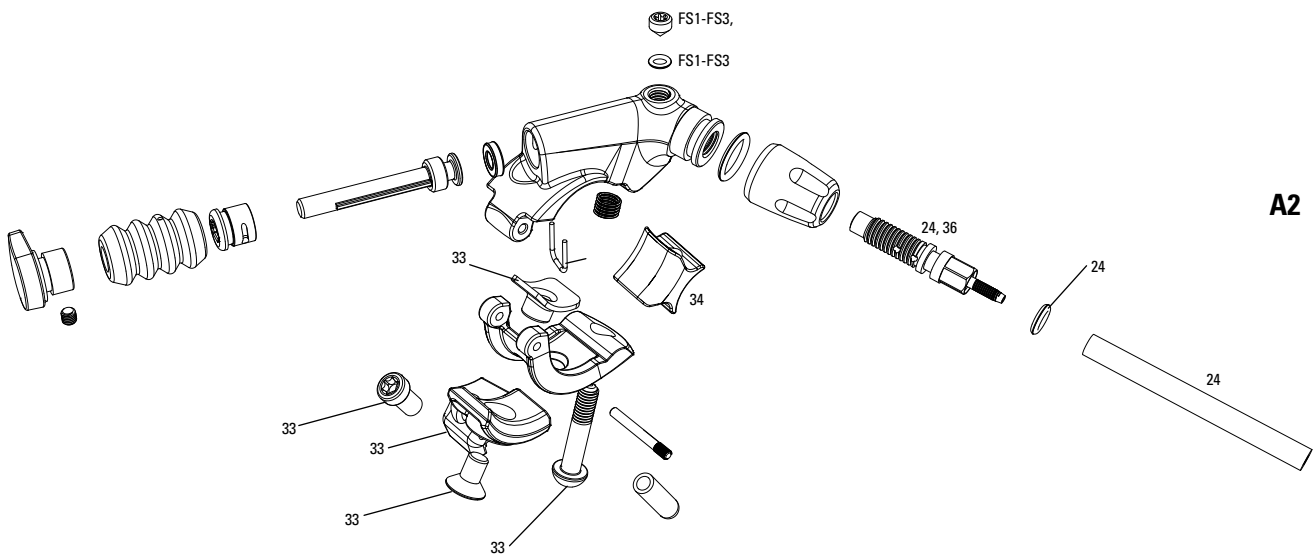

# REVERB / REVERB STEALTH A1 - A2

**A1**

26 - fully assembled lever

**A2**

**Note:**

1. A1 - Remote silver adjuster knob - compatible with A1 Reverb only (2011-2013)
2. A2 - Remote black adjuster knob - compatible with A2 & B1 Reverb only (2013-2016)
3. A1 - specific parts not compatible with A2
4. As of MY16, there is a new IFP for Reverb and Reverb Stealth that does not use the two backup rings. Current full service kits include the new IFP, which is retrofittable into any Reverb or Reverb Stealth
5. If Reverb is sinking into travel or experiencing bypass, please use new IFP tube and inner seal head.