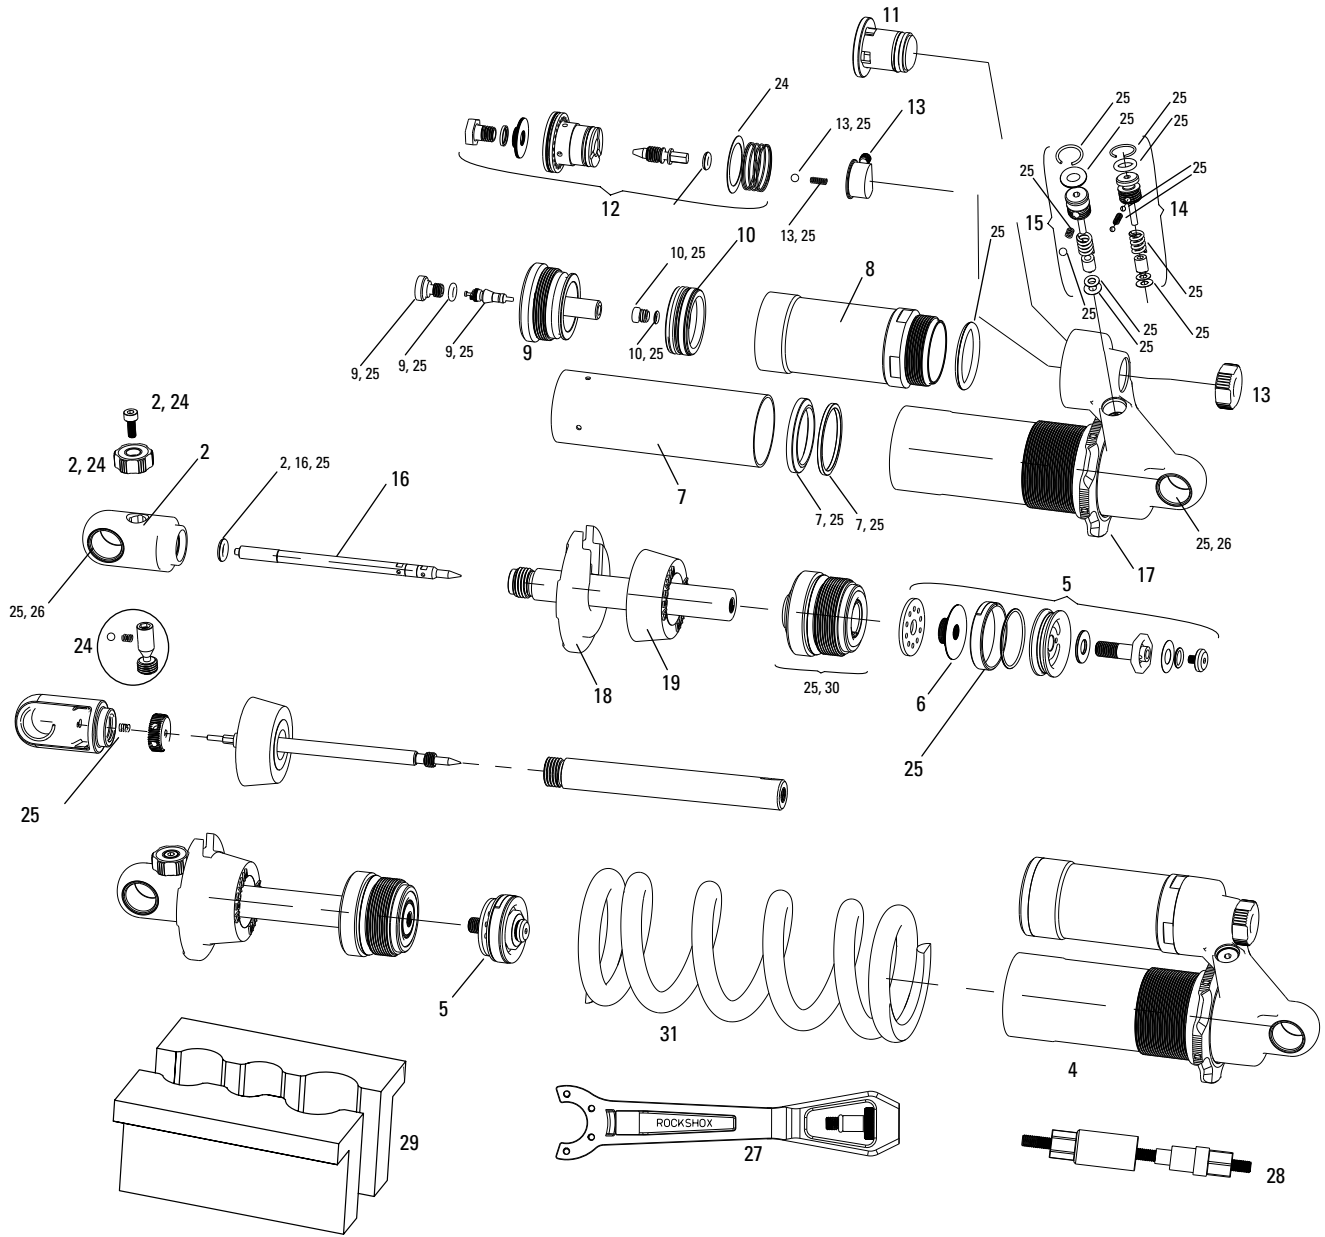

Note:

1. Not all service parts may be visible in exploded views. Vivid Service Kit includes all o-rings, seals, glide rings, ball bearings, and detent springs.
2. Please note all model year identification in kit descriptions for compatibility.
3. Use appropriate aluminum spring collar/retainer (item 18) with spring rates 250lb - 500 lb. Use appropriate Steel spring collar/retainer (item 18) with spring rates 550lb - 650lb. See chart for reference.
4. Please refer to the Spring / Collar / Retainer Guide for the correct spring collar/retainer.
5. Use "1/2"x1/2" Rear Shock Bushing/Mount Hardware Tool" to remove and install eyelet bushing and mounting hardware.
6. Full Service kits contain updated sealhead assembly.

Spring / Collar/Retainer Guide		Shock Stroke					
		51mm 2.0in	57mm 2.25in	63mm 2.5in	70mm 2.75in	76mm 3.0in	89mm 3.5in
Spring Weight	200lb						
	250lb		n/a	n/a			
	300lb						
	350lb						
	400lb			Aluminum	Aluminum	Aluminum	
	450lb		Aluminum				
	500lb					Steel	
	550lb			Steel	Steel		
600lb		Steel			n/a		
650lb			n/a	n/a