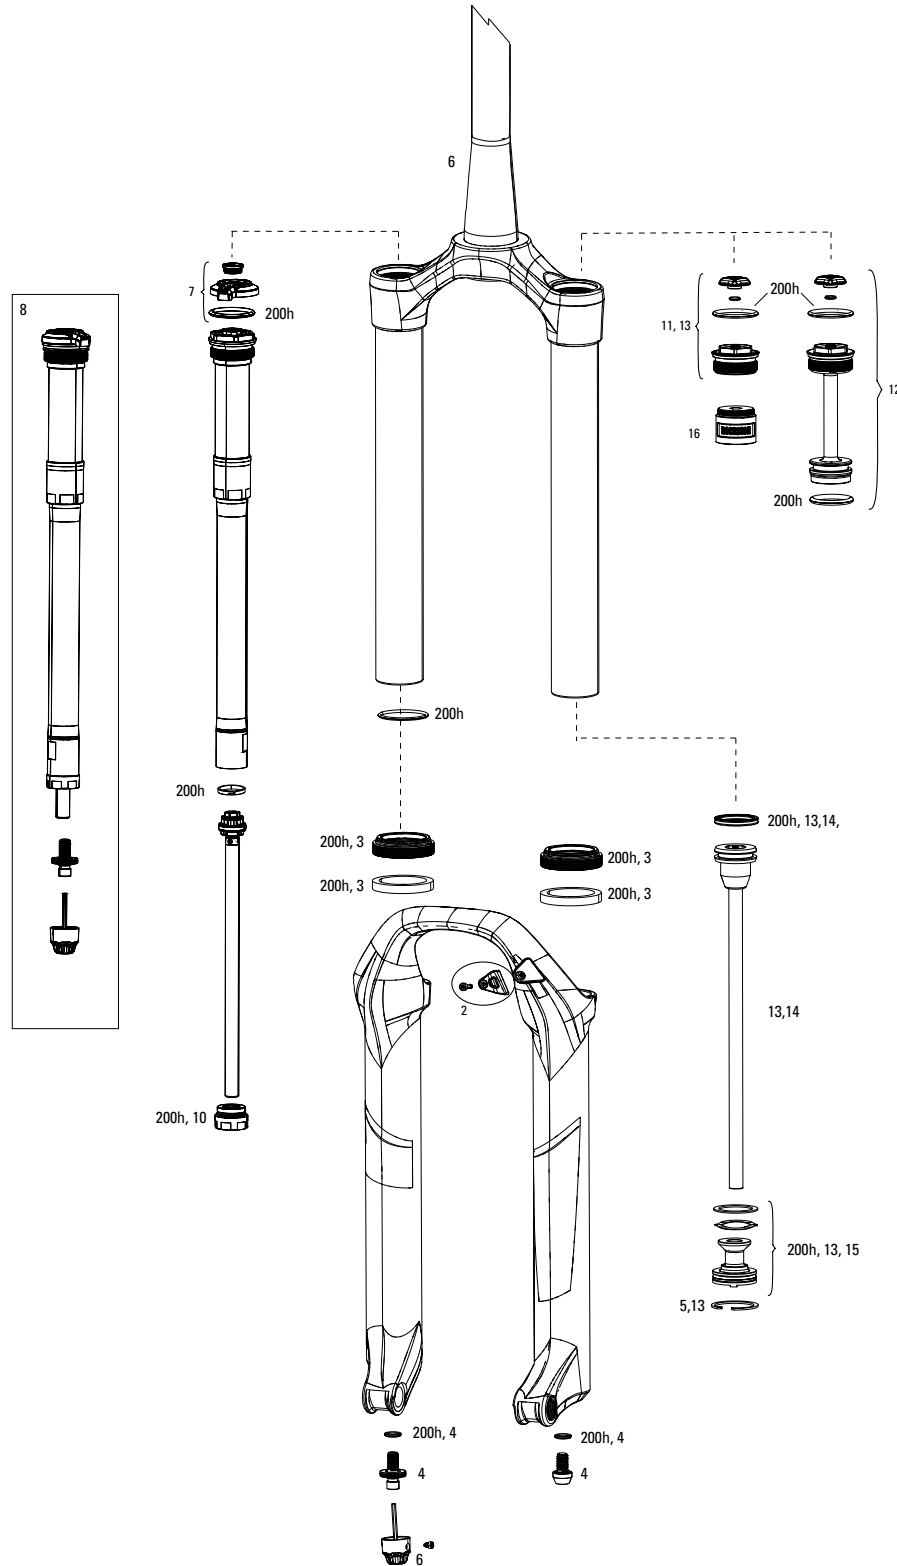

Note:

1. 200 Hour service kits include replaceable o-rings, glide rings, retaining rings, crush washers, and crush washer retainers. A2. Charger damper fluid -use RockShox Rear Suspension Damping Fluid 3wt.
2. Charger damper fluid -use RockShox Rear Suspension Damping Fluid 3wt.
3. Charger lower leg lubricant - use RockShox Pike Suspension Oil, 0w-30.
4. Charger damper bleed - use Bleed fitting Charger Damper and RockShox Charger Damper Standard Bleed Kit.
5. For Travel Change and Bottomless Token options, see the respective pages in this catalog, listed in the Index.
6. Pike DJ CSU's do not come with gradients printed on the stanchion tubes.
7. Pike DJ forks with .5mm top cap threads will be indicated with a machined circle around the tool interface.
8. Decal and Maxel pages can be found in back of the catalog.