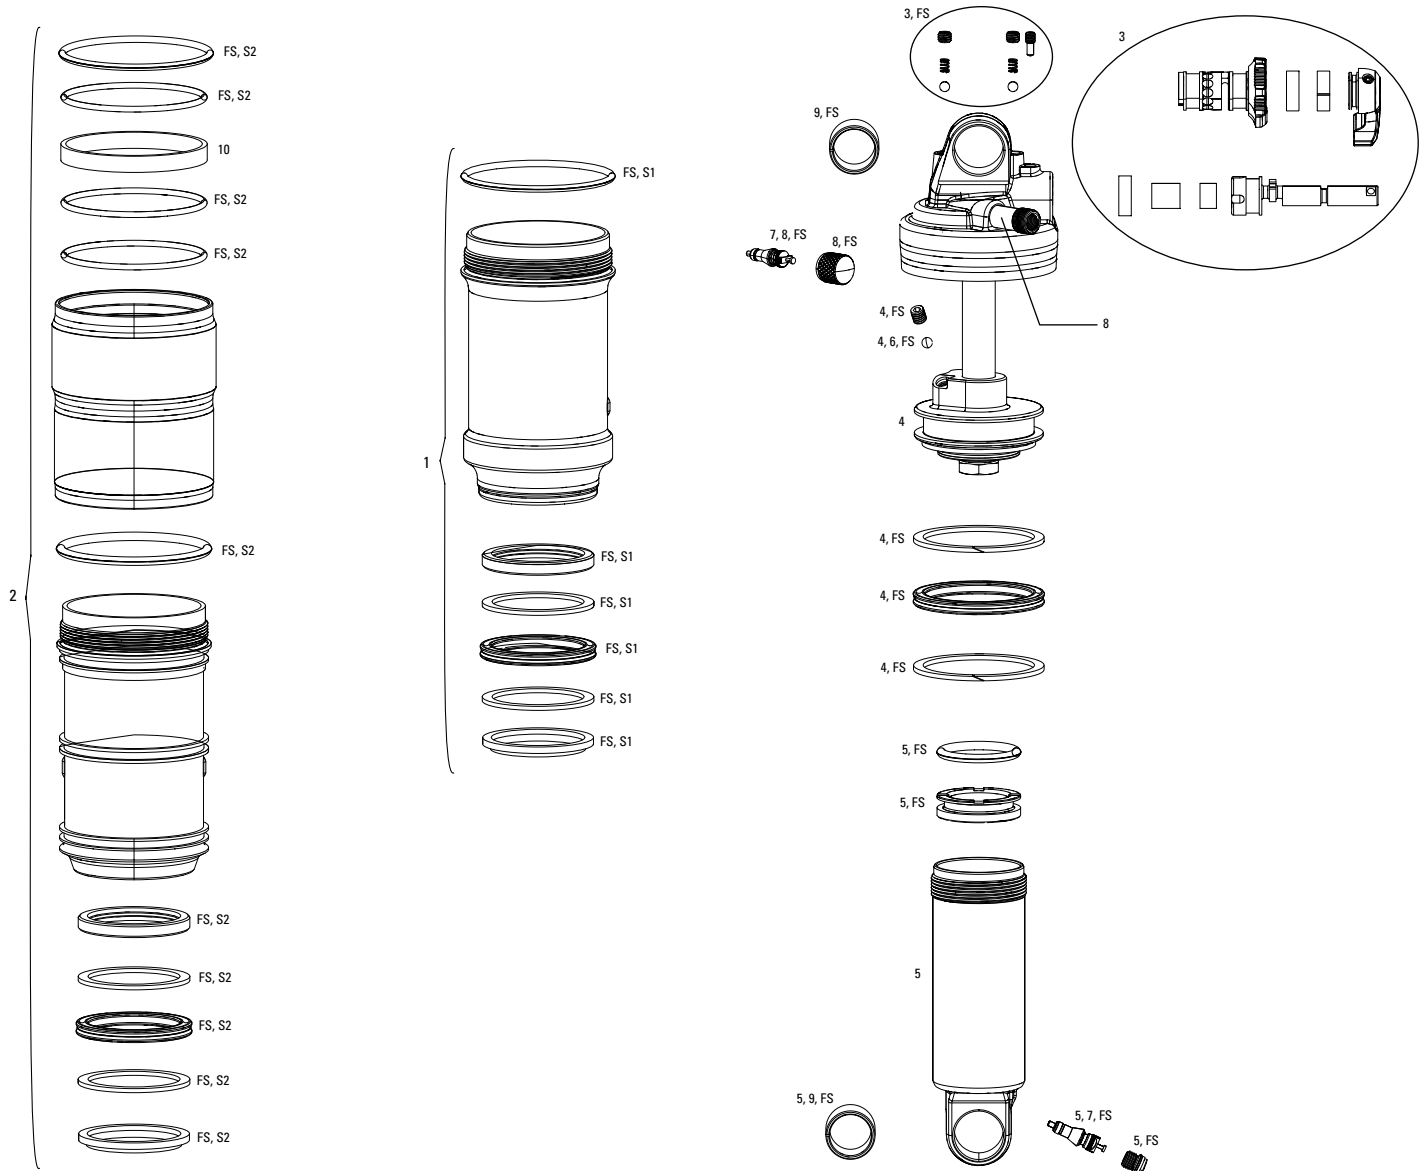

MONARCH RT3 D1 (2016-2018)

Note:

1. Service Kit Full - Monarch RT3 intended for air seal and oil change/service to damper. AM Rear Shock Air Can Service Kit, Basic - Monarch RT3 intended for air seal service only.
2. Use 1/2"x1/2" Rear Shock Bushing/Mount Hardware Tool to remove and install eyelet bushing and mounting hardware.