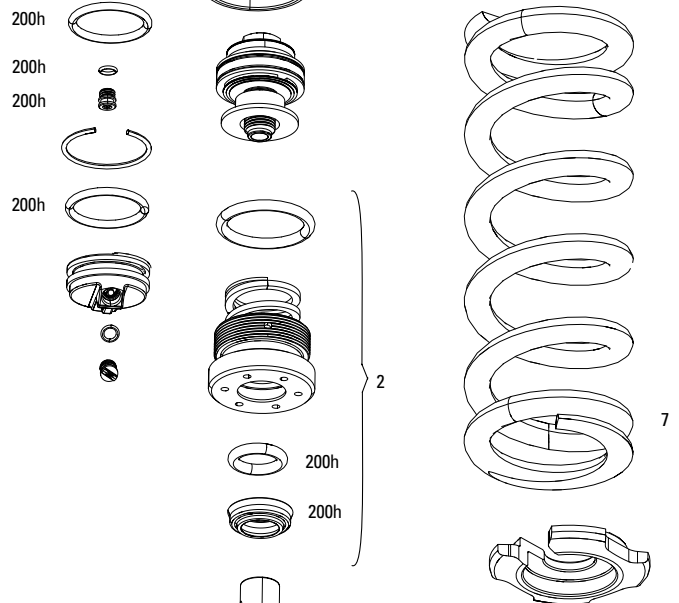

No.	Part Number	Description
SERVICE		
50h	00.4315.032.615	50 hour Service Kit (includes air can seals, piston seal, glide rings) - Deluxe/Super Deluxe (2017+)
200h	00.4315.032.616	200 hour/1 year Service Kit (includes air can seals, piston seal, glide rings, IFP seals) - Deluxe (2017+)
AIR CAN		
1	11.4118.033.033	Air Can Metric Solo Air Black 145/170X35 (includes decals) -Deluxe (2017+)
1	11.4118.033.034	Air Can Metric Solo Air Black 165/190X37.5-45 (includes decals) - Deluxe/Super Deluxe (2017+)
1	11.4118.033.035	Air Can Metric Solo Air Black 185/210X47.5-55 (includes decals) - Deluxe/Super Deluxe (2017+)
1	11.4118.033.036	Air Can Metric Solo Air Black 205/230X57.5-65 (includes decals) - Deluxe/Super Deluxe (2017+)
1	11.4118.033.037	Air Can Metric DebonAir Black 165/190X37.5-45 (includes decals) - Deluxe/Super Deluxe (2017+)
1	11.4118.033.038	Air Can Metric DebonAir Black 185/210X47.5-55 (includes decals) - Deluxe/Super Deluxe (2017+)
1	11.4118.033.039	Air Can Metric DebonAir Black 205/230X57.5-65 (includes decals) - Deluxe/Super Deluxe (2017+)
TOOLS/GREASE/FLUIDS		
ns	11.4115.094.010	Lubricant, Rear Shock Air Can, Maxima 15W 50, 1 Liter Bottle
ns	00.4318.008.002	Grease Rockshox Dynamic Seal Grease (PTFE) 1oz - Recommended for Service of Rear Shocks
ns	11.4315.004.020	RockShox Suspension Oil, 3wt 16oz Bottle - Rear Shock Damper/Charger Damper
ns	11.4315.021.050	RockShox Suspension Oil, 3wt 120ml Bottle - Rear Shock Damper/Charger Damper
2	00.4315.027.010	Air Valve Adapter Tool - RockShox Rear Shocks
3	00.4115.154.020	Rear Shock Vise blocks, 3 Hole for RockShox Monarch/Vivid/Vivid Air/Reverb
4	00.4118.013.000	Rear Shock Body Vise blocks, RockShox Monarch
5	00.4315.026.010	1/2"x1/2" Rear Shock Bushing Tool (Eyelet/SealHead) RockShox
ns	00.4315.023.010	High-Pressure Fork/Shock Pump (300 psi Max) RockShox
ns	00.4315.023.030	High-Pressure Fork/Shock Pump (600 psi Max) RockShox
ns	00.4315.023.040	High-Pressure Fork/Shock Pump (300 psi Max) RockShox DigitalGauge
ns	00.4315.022.010	Schrader Valve Removal Tool Rockshox
6	11.4115.107.070	Compression Knob - Super Deluxe A1 (2017+)
7	11.4308.327.002	Schrader Valve Core Qty 2
8	11.4118.046.000	Rear Shock Bearing with Spacers (Includes bearings and spacers for BR eyelets) - Deluxe/Super Deluxe BR (2017+)
9	11.4115.013.000	Rear Shock Eyelet Bushing 1/2"X1/2" Qty 2
TUNE ASSEMBLIES		
10	11.4118.042.001	Volume Reducer Kit (Includes volume reducers, qty 3) - SuperDeluxe/ Deluxe (2017+)
11	11.4118.023.052	Tune Assy, Monarch Plus Reb-Low/Comp-Low (CF-80lbs), LF-320, B1
11	11.4118.023.056	Tune Assy, Monarch Plus Reb-Mid/Comp-Low (CF-80lbs), LF-320, B1
11	11.4118.023.057	Tune Assy, Monarch Plus Reb-Mid/Comp-Mid (CF-97lbs), LF-320, B1
11	11.4118.023.058	Tune Assy, Monarch Plus Reb-Mid/Comp-High (CF-110lbs), LF-320, B1
11	11.4118.023.061	Tune Assy, Monarch Plus Reb-High/Comp-High (CF-110lbs), LF-320, B1
DAMPER BODY		
12a	11.4118.048.011	Damper Body/IFP, Standard Eyelet 62.5mm (Includes damper body, IFP, valve core and caps) - Deluxe A1/ Super Deluxe A1 (2017+)
12a	11.4118.048.010	Damper Body/IFP, Standard Eyelet 60mm (Includes damper body,IFP, valve core and caps) - Deluxe A1/ Super Deluxe A1 (2017+)
12a	11.4118.048.009	Damper Body/IFP, Standard Eyelet 57.5mm (Includes damper body, IFP, valve core and caps) - Deluxe A1/ Super Deluxe A1 (2017+)
12a	11.4118.048.008	Damper Body/IFP, Standard Eyelet 55mm (Includes damper body,IFP, valve core and caps) - Deluxe A1/ Super Deluxe A1 (2017+)
12a	11.4118.048.007	Damper Body/IFP, Standard Eyelet 52.5mm (Includes damper body, IFP, valve core and caps) - Deluxe A1/ Super Deluxe A1 (2017+)
12a	11.4118.048.006	Damper Body/IFP, Standard Eyelet 50mm (Includes damper body,IFP, valve core and caps) - Deluxe A1/ Super Deluxe A1 (2017+)
12a	11.4118.048.005	Damper Body/IFP, Standard Eyelet 47.5mm (Includes damper body, IFP, valve core and caps) - Deluxe A1/ Super Deluxe A1 (2017+)
12a	11.4118.048.004	Damper Body/IFP, Standard Eyelet 45mm (Includes damper body,IFP, valve core and caps) - Deluxe A1/ Super Deluxe A1 (2017+)
12a	11.4118.048.003	Damper Body/IFP, Standard Eyelet 42.5mm (Includes damper body, IFP, valve core and caps) - Deluxe A1/ Super Deluxe A1 (2017+)
12a	11.4118.048.002	Damper Body/IFP, Standard Eyelet 40mm (Includes damper body,IFP, valve core and caps) - Deluxe A1/ Super Deluxe A1 (2017+)
12a	11.4118.048.001	Damper Body/IFP, Standard Eyelet 37.5mm (Includes damper body, IFP, valve core and caps) - Deluxe A1/ Super Deluxe A1 (2017+)
12a	11.4118.048.000	Damper Body/IFP, Standard Eyelet 35mm (Includes damper body,IFP, valve core and caps) - Deluxe A1/ Super Deluxe A1 (2017+)
12b	11.4118.048.025	Damper Body/IFP, Bearing Eyelet 65mm (Includes damper body,IFP, valve core and caps) - Deluxe A1/ Super Deluxe A1 (2017+)
12b	11.4118.048.024	Damper Body/IFP, Bearing Eyelet 62.5mm (Includes damper body, IFP, valve core and caps) - Deluxe A1/ Super Deluxe A1 (2017+)
12b	11.4118.048.023	Damper Body/IFP, Bearing Eyelet 60mm (Includes damper body,IFP, valve core and caps) - Deluxe A1/ Super Deluxe A1 (2017+)
12b	11.4118.048.022	Damper Body/IFP, Bearing Eyelet 57.5mm (Includes damper body, IFP, valve core and caps) - Deluxe A1/ Super Deluxe A1 (2017+)
12b	11.4118.048.021	Damper Body/IFP, Bearing Eyelet 55mm (Includes damper body,IFP, valve core and caps) - Deluxe A1/ Super Deluxe A1 (2017+)
12b	11.4118.048.020	Damper Body/IFP, Bearing Eyelet 52.5mm (Includes damper body, IFP, valve core and caps) - Deluxe A1/ Super Deluxe A1 (2017+)

SUPER DELUXE COIL RC A1 (2018)