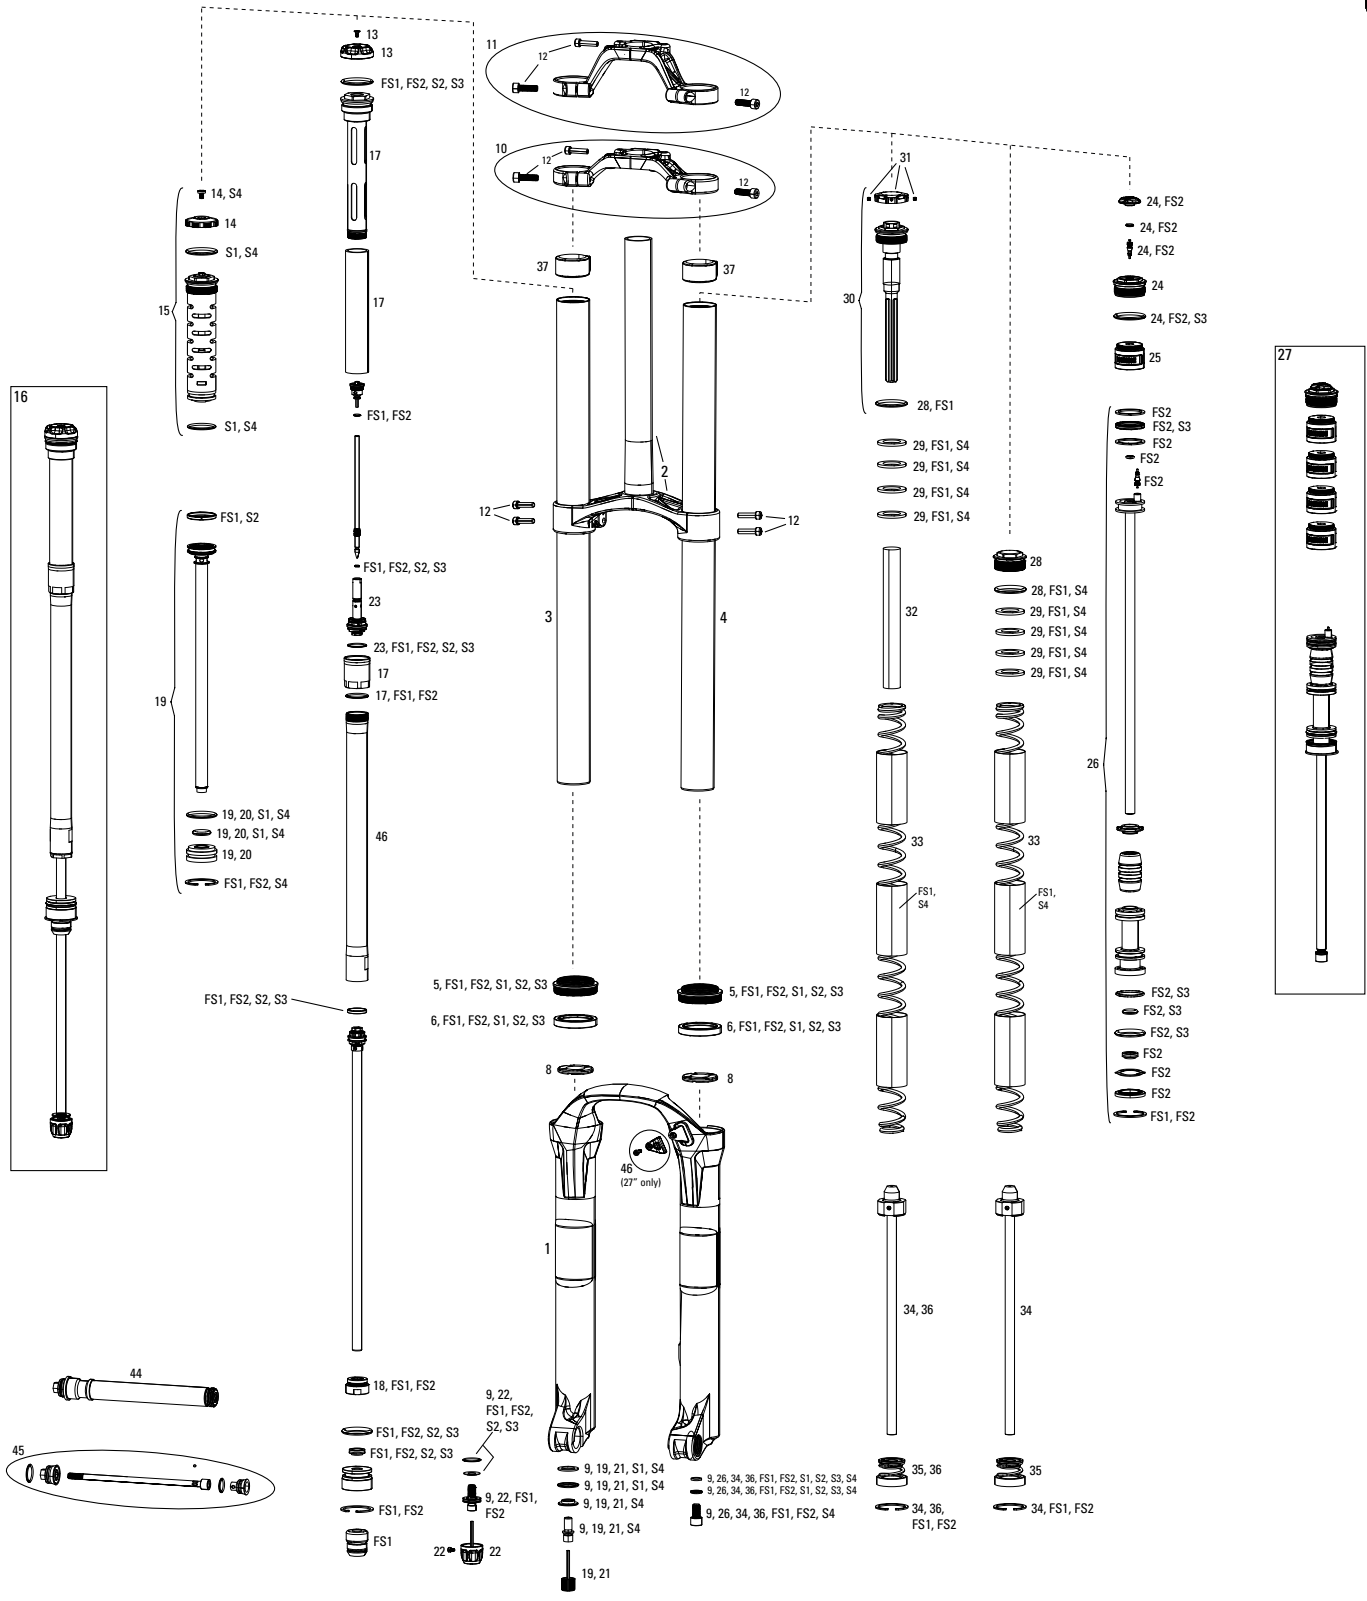

# BOXXER 35mm B1 (2015-2017)

**Note:**

1. Full service kits include replaceable o-rings, glide rings, retaining rings, crush washers, crush washer retainers and shaft bolts/nuts. All air service kits include replacement schrader valve cores.
2. BoXXer 26" forks have a 160 post mount brake and 27.5" forks have a 200mm post mount brake.
3. For Bottomless Token options, please see the respective page listed in the index.
4. Decal and Maxel pages can be found in back of the catalog.