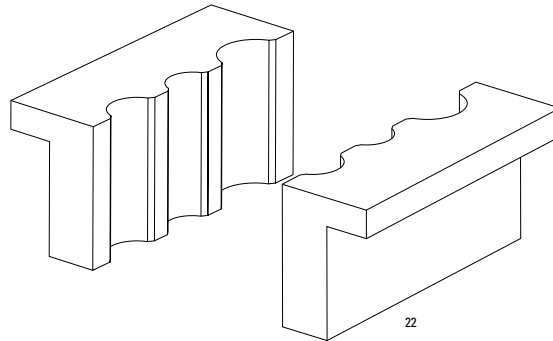

Note:

1. Not all service parts may be visible in exploded views. Vivid Service Kit includes all o-rings, seals, glide rings, ball bearings, and detent springs.
2. Eyelet/Shaft/Sealhead assembly (item 1) does not include spring retainer.
3. Use '1/2"x1/2" Rear Shock Bushing/Mount Hardware Tool' to remove and install eyelet bushing and mounting hardware.