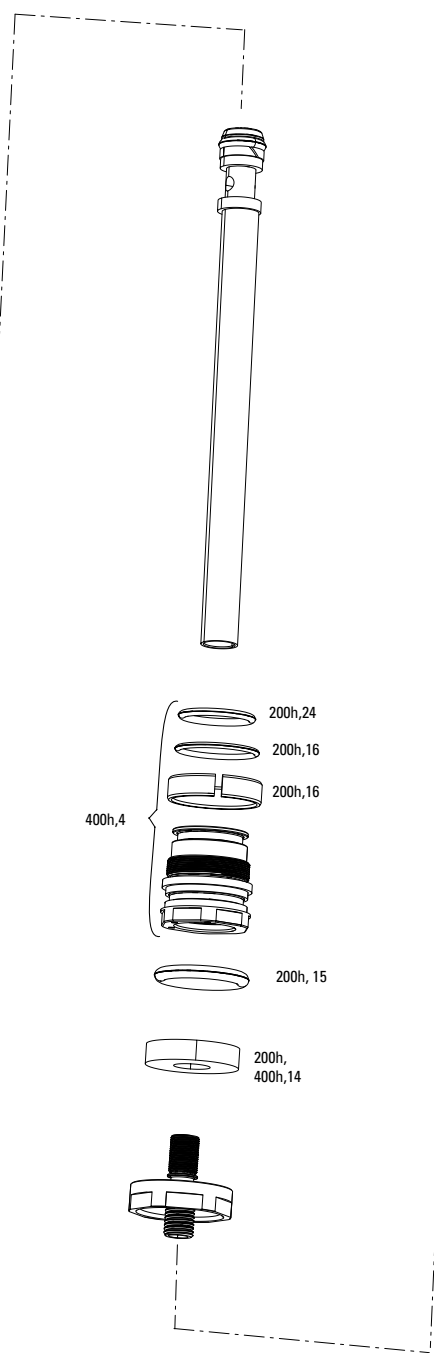

REVERB B1 (2017-2018)

REVERB B1 (2017-2018)

SPARES