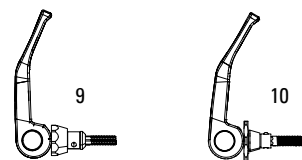

MAXLE

FRONT

REAR