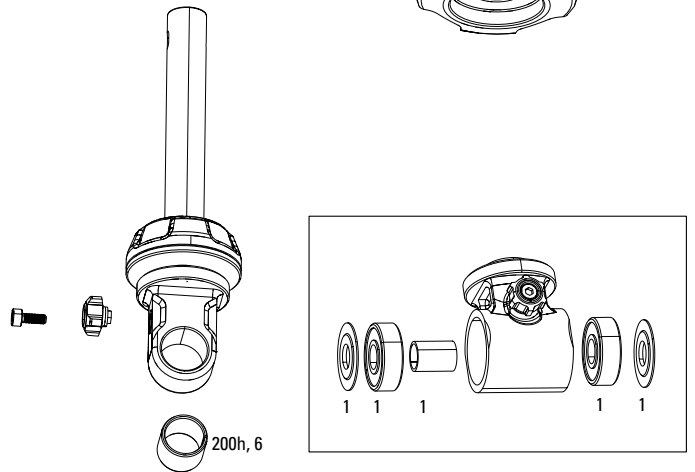

No.	Part Number	Description
SERVICE		
50h	00.4315.032.615	50 hour Service Kit (includes air can seals, piston seal, glide rings) - Deluxe/Super Deluxe (2017+)
200h	00.4315.032.616	200 hour/1 year Service Kit (includes air can seals, piston seal, glide rings, IFP seals) - Deluxe (2017+)
AIR CAN		
1	11.4118.033.033	Air Can Metric Solo Air Black 145/170X35 (includes decals) -Deluxe (2017+)
1	11.4118.033.034	Air Can Metric Solo Air Black 165/190X37.5-45 (includes decals) - Deluxe/Super Deluxe (2017+)
1	11.4118.033.035	Air Can Metric Solo Air Black 185/210X47.5-55 (includes decals) - Deluxe/Super Deluxe (2017+)
1	11.4118.033.036	Air Can Metric Solo Air Black 205/230X57.5-65 (includes decals) - Deluxe/Super Deluxe (2017+)
1	11.4118.033.037	Air Can Metric DebonAir Black 165/190X37.5-45 (includes decals) - Deluxe/Super Deluxe (2017+)
1	11.4118.033.038	Air Can Metric DebonAir Black 185/210X47.5-55 (includes decals) - Deluxe/Super Deluxe (2017+)
1	11.4118.033.039	Air Can Metric DebonAir Black 205/230X57.5-65 (includes decals) - Deluxe/Super Deluxe (2017+)
TOOLS/GREASE/FLUIDS		
ns	11.4115.094.010	Lubricant, Rear Shock Air Can, Maxima 15W 50, 1 Liter Bottle
ns	00.4318.008.002	Grease Rockshox Dynamic Seal Grease (PTFE) 1oz - Recommended for Service of Rear Shocks
ns	11.4315.004.020	RockShox Suspension Oil, 3wt 16oz Bottle - Rear Shock Damper/Charger Damper
ns	11.4315.021.050	RockShox Suspension Oil, 3wt 120ml Bottle - Rear Shock Damper/Charger Damper
2	00.4315.027.010	Air Valve Adapter Tool - RockShox Rear Shocks
3	00.4115.154.020	Rear Shock Vise blocks, 3 Hole for RockShox Monarch/Vivid/Vivid Air/Reverb
4	00.4118.013.000	Rear Shock Body Vise blocks, RockShox Monarch
5	00.4315.026.010	1/2"x1/2" Rear Shock Bushing Tool (Eyelet/SealHead) RockShox
ns	00.4315.023.010	High-Pressure Fork/Shock Pump (300 psi Max) RockShox
ns	00.4315.023.030	High-Pressure Fork/Shock Pump (600 psi Max) RockShox
ns	00.4315.023.040	High-Pressure Fork/Shock Pump (300 psi Max) RockShox DigitalGauge
ns	00.4315.022.010	Schrader Valve Removal Tool Rockshox
6	11.4115.107.070	Compression Knob - Super Deluxe A1 (2017+)
7	11.4308.327.002	Schrader Valve Core Qty 2
8	11.4118.046.000	Rear Shock Bearing with Spacers (Includes bearings and spacers for BR eyelets) - Deluxe/Super Deluxe BR (2017+)
9	11.4115.013.000	Rear Shock Eyelet Bushing 1/2"X1/2" Qty 2
TUNE ASSEMBLIES		
10	11.4118.042.001	Volume Reducer Kit (Includes volume reducers, qty 3) - SuperDeluxe/ Deluxe (2017+)
11	11.4118.023.052	Tune Assy, Monarch Plus Reb-Low/Comp-Low (CF-80lbs), LF-320, B1
11	11.4118.023.056	Tune Assy, Monarch Plus Reb-Mid/Comp-Low (CF-80lbs), LF-320, B1
11	11.4118.023.057	Tune Assy, Monarch Plus Reb-Mid/Comp-Mid (CF-97lbs), LF-320, B1
11	11.4118.023.058	Tune Assy, Monarch Plus Reb-Mid/Comp-High (CF-110lbs), LF-320, B1
11	11.4118.023.061	Tune Assy, Monarch Plus Reb-High/Comp-High (CF-110lbs), LF-320, B1
DAMPER BODY		
12a	11.4118.048.011	Damper Body/IFP, Standard Eyelet 62.5mm (Includes damper body, IFP, valve core and caps) - Deluxe A1/ Super Deluxe A1 (2017+)
12a	11.4118.048.010	Damper Body/IFP, Standard Eyelet 60mm (Includes damper body,IFP, valve core and caps) - Deluxe A1/ Super Deluxe A1 (2017+)
12a	11.4118.048.009	Damper Body/IFP, Standard Eyelet 57.5mm (Includes damper body, IFP, valve core and caps) - Deluxe A1/ Super Deluxe A1 (2017+)
12a	11.4118.048.008	Damper Body/IFP, Standard Eyelet 55mm (Includes damper body,IFP, valve core and caps) - Deluxe A1/ Super Deluxe A1 (2017+)
12a	11.4118.048.007	Damper Body/IFP, Standard Eyelet 52.5mm (Includes damper body, IFP, valve core and caps) - Deluxe A1/ Super Deluxe A1 (2017+)
12a	11.4118.048.006	Damper Body/IFP, Standard Eyelet 50mm (Includes damper body,IFP, valve core and caps) - Deluxe A1/ Super Deluxe A1 (2017+)
12a	11.4118.048.005	Damper Body/IFP, Standard Eyelet 47.5mm (Includes damper body, IFP, valve core and caps) - Deluxe A1/ Super Deluxe A1 (2017+)
12a	11.4118.048.004	Damper Body/IFP, Standard Eyelet 45mm (Includes damper body,IFP, valve core and caps) - Deluxe A1/ Super Deluxe A1 (2017+)
12a	11.4118.048.003	Damper Body/IFP, Standard Eyelet 42.5mm (Includes damper body, IFP, valve core and caps) - Deluxe A1/ Super Deluxe A1 (2017+)
12a	11.4118.048.002	Damper Body/IFP, Standard Eyelet 40mm (Includes damper body,IFP, valve core and caps) - Deluxe A1/ Super Deluxe A1 (2017+)
12a	11.4118.048.001	Damper Body/IFP, Standard Eyelet 37.5mm (Includes damper body, IFP, valve core and caps) - Deluxe A1/ Super Deluxe A1 (2017+)
12a	11.4118.048.000	Damper Body/IFP, Standard Eyelet 35mm (Includes damper body,IFP, valve core and caps) - Deluxe A1/ Super Deluxe A1 (2017+)
12b	11.4118.048.025	Damper Body/IFP, Bearing Eyelet 65mm (Includes damper body,IFP, valve core and caps) - Deluxe A1/ Super Deluxe A1 (2017+)
12b	11.4118.048.024	Damper Body/IFP, Bearing Eyelet 62.5mm (Includes damper body, IFP, valve core and caps) - Deluxe A1/ Super Deluxe A1 (2017+)
12b	11.4118.048.023	Damper Body/IFP, Bearing Eyelet 60mm (Includes damper body,IFP, valve core and caps) - Deluxe A1/ Super Deluxe A1 (2017+)
12b	11.4118.048.022	Damper Body/IFP, Bearing Eyelet 57.5mm (Includes damper body, IFP, valve core and caps) - Deluxe A1/ Super Deluxe A1 (2017+)
12b	11.4118.048.021	Damper Body/IFP, Bearing Eyelet 55mm (Includes damper body,IFP, valve core and caps) - Deluxe A1/ Super Deluxe A1 (2017+)
12b	11.4118.048.020	Damper Body/IFP, Bearing Eyelet 52.5mm (Includes damper body, IFP, valve core and caps) - Deluxe A1/ Super Deluxe A1 (2017+)

SUPER DELUXE COIL RC A1 (2018)