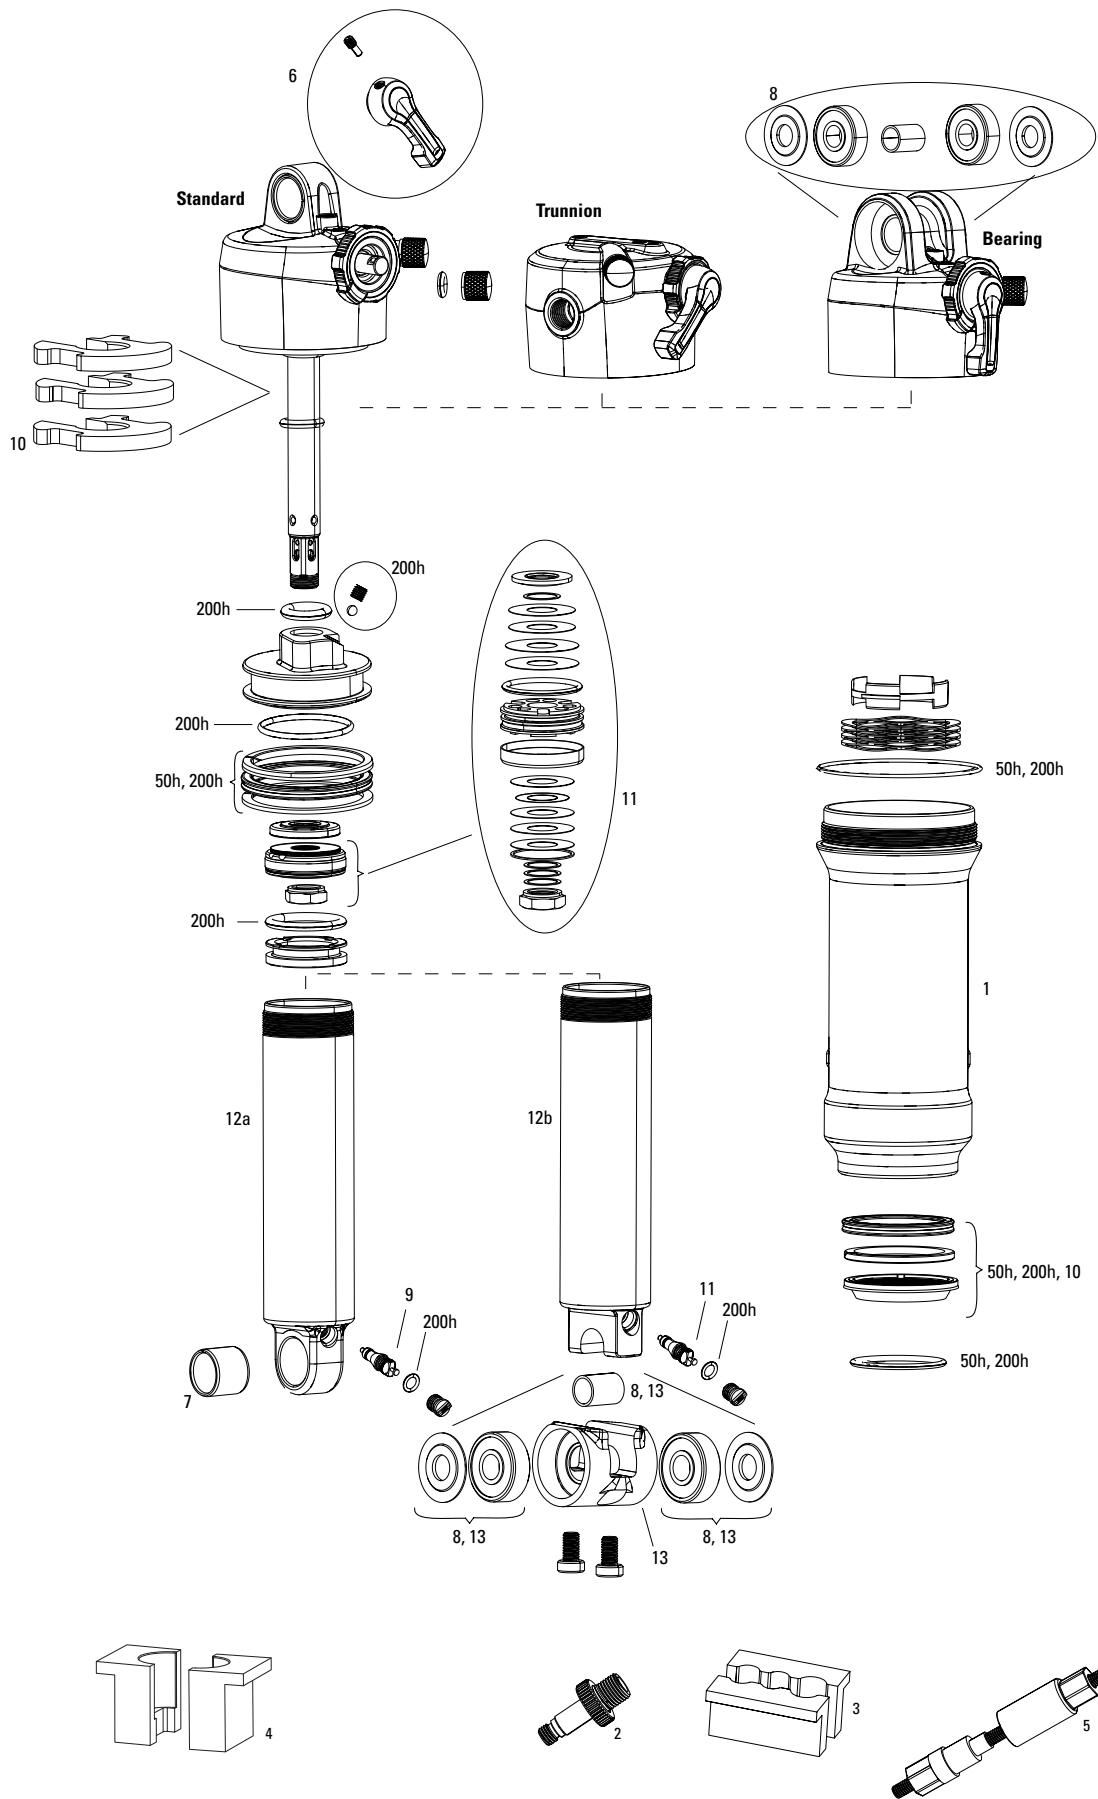

SERVICE KITS