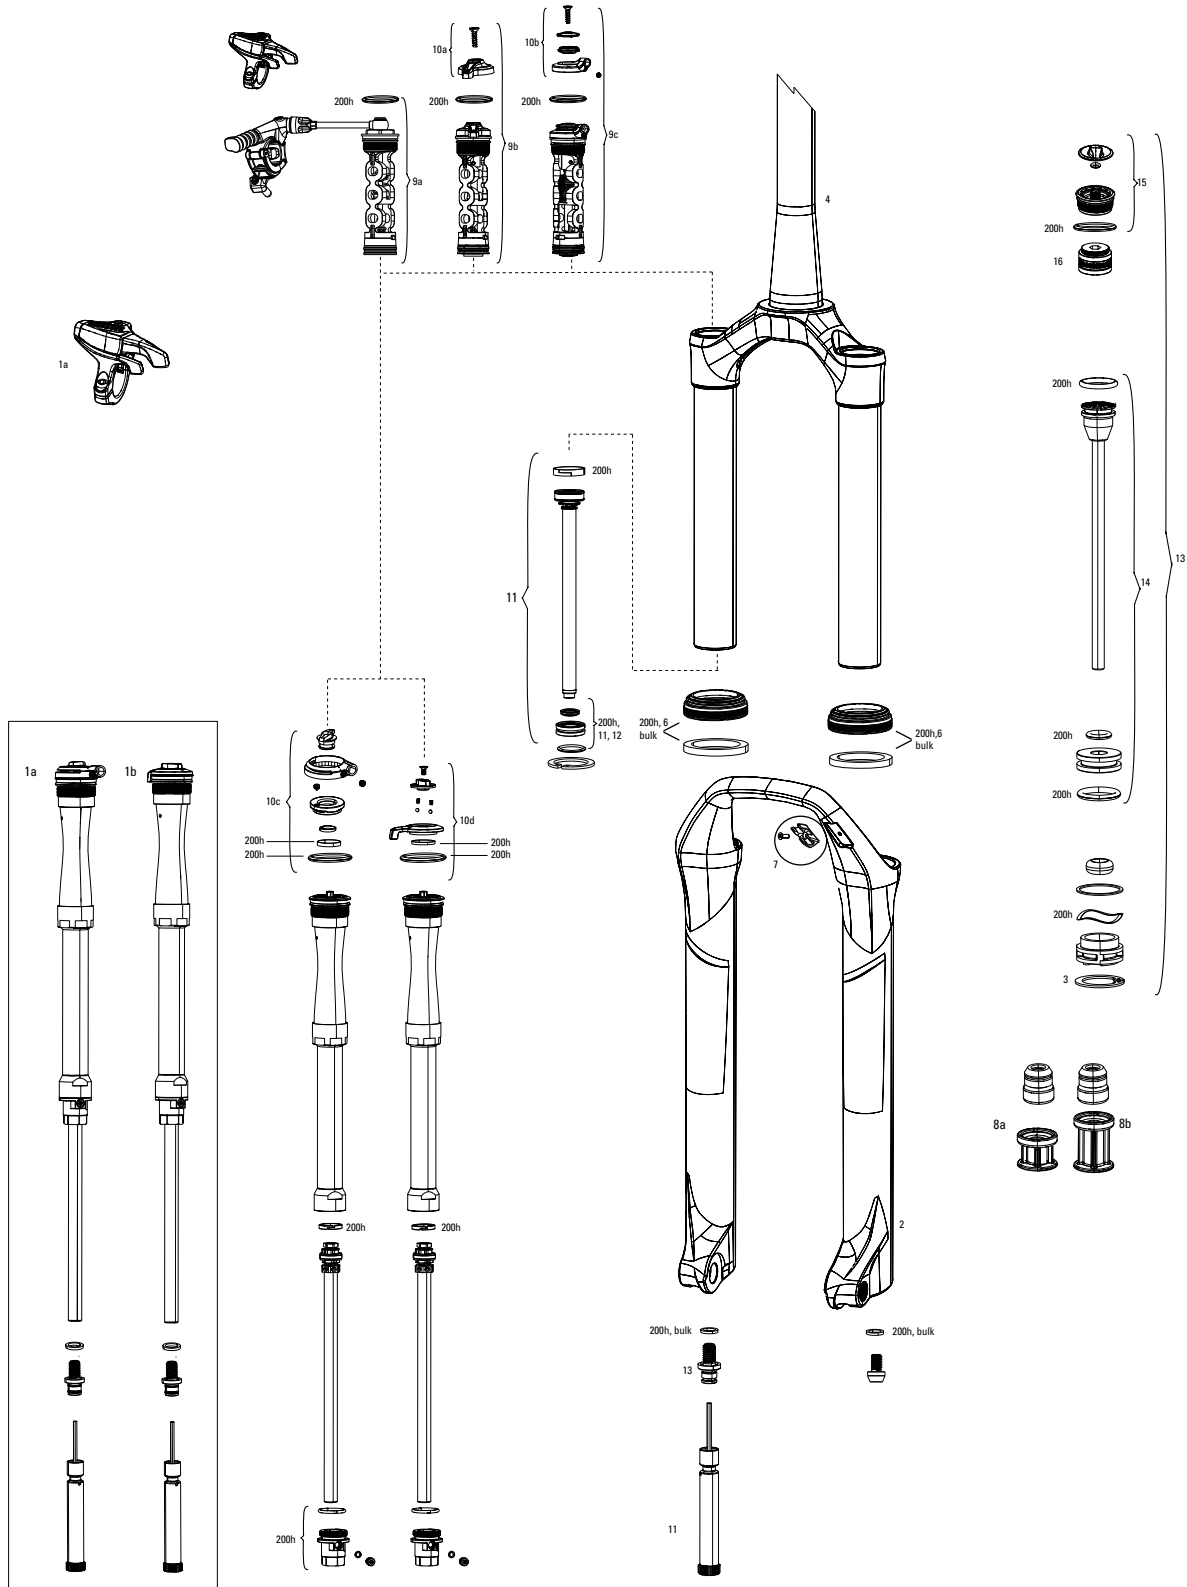

Note:
1. 2017 SID models use a hour based service interval, see www.sram.com/service for more info.
2. Convert from Crown Adjust to Cable Remote Adjust: Remote compression damper, remote compression adjuster spool, cable clamp and remote lever assembly.
3. Solo Air internals require Solo Air CSU; Solo Air internals are not compatible with Dual Air CSU. Dual Air internals require Dual Air CSU; Dual Air internals are not compatible with Solo Air CSU.
4. SID chassis and internals may be travel-specific. See part kit descriptions for identification.
5. 2013+ XLoc remote uses Reverb hydraulic fluid. Use fluid indicated on fork top cap.
6. Decal and Maxel pages can be found in back of the catalog.