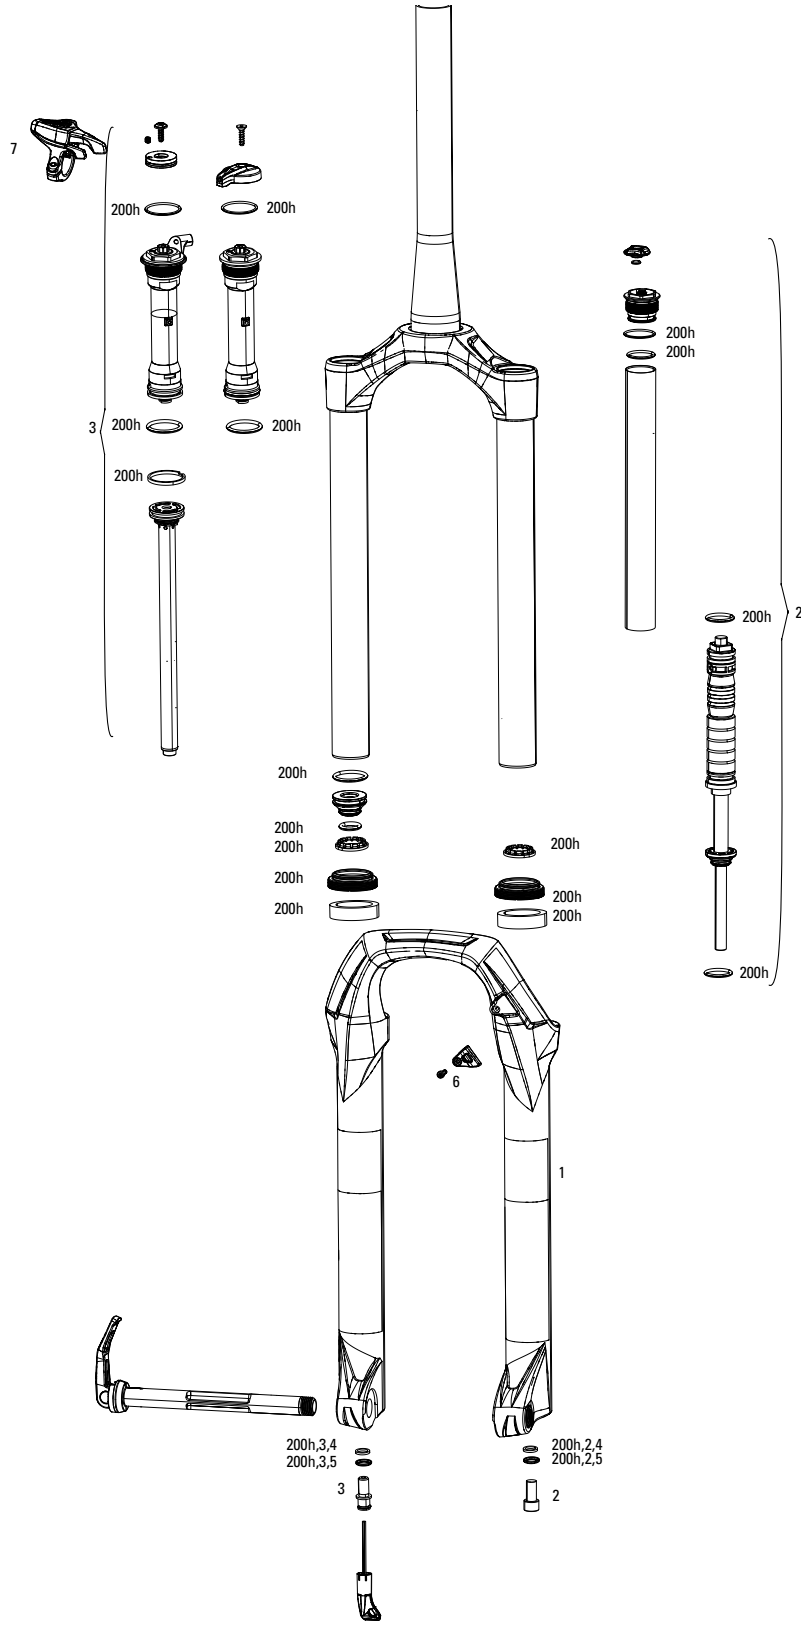

No.	Part Number	Description
SERVICE		
200h	00.4315.032.649	200 hour/1 year Service Kit (includes dust seals, foam rings, o-ring seals) - 30 Gold and Silver (2018+)
LOWER LEGS		
1	11.4015.532.010	Lower Leg 26Q Disc Black 9mm QR (decals not included) - XC30A1-A3/30 Gold A1/30 Silver A1
1	11.4015.532.020	Lower Leg 26Q Rim/Disc Black 9mm QR (decals not included) -XC30 A1-A3/30 Gold A1/30 Silver A1
1	11.4018.006.133	Lower Leg 27.5Q Disc Black (decals not included) - XC30 A1-A3, B1/30 Gold A1/30 Silver A1
1	11.4018.006.136	Lower Leg 29Q Disc Black (decals not included) - XC30 A1-A3,B1/30 Gold A1/30 Silver A1
CSU		
2	11.4018.008.554	CSU 30 Gold Solo Air 26 40 Off-Set Aluminum 1 1/8" Black (fast black upper tubes) - 30 Gold TK A1 (2014+)/RL A1 (2018+)
2	11.4018.008.555	CSU 30 Gold Solo Air 27 42 Off-Set Aluminum 1 1/8" Black (fast black upper tubes) - 30 Gold TK A1 (2014+)/RL A1 (2018+)
2	11.4018.008.556	CSU 30 Gold Solo Air 29 46 Off-Set Aluminum 1 1/8" Black (fast black upper tubes) - 30 Gold TK A1 (2014+)/RL A1 (2018+)
2	11.4018.008.557	CSU 30 Gold Solo Air 29 51 Off-Set Aluminum 1 1/8" Black (fast black upper tubes) - 30 Gold TK A1 (2014+)/RL A1 (2018+)
2	11.4018.008.558	CSU 30 Gold Solo Air 29 46 Off-Set Aluminum Taper Black (fast black upper tubes) - 30 Gold TK A1 (2014+)/RL A1 (2018+)
2	11.4018.008.559	CSU 30 Gold Solo Air 29 51 Off-Set Aluminum Taper Black (fast black upper tubes) - 30 Gold TK A1 (2014+)/RL A1 (2018+)
DAMPER INTERNALS		
3	11.4018.033.000	Rebound Adjuster 26 Long - XC30 A1-A3/30 Gold A1/30 Silver A1
3	11.4018.033.001	Rebound Adjuster 27.5 - XC30 A1-A3/XC32/30 Gold/Recon SilverB1
3	11.4018.033.002	Rebound Adjuster 29 - XC30 A1-A3/30 Gold A1/30 Silver A1
4a	00.4318.002.009	Remote - OneLoc Left/above, Right/below 10mm, Remote Only (includes remote, cable&housing)-SID,Reba,Revelation,Bluto,Sektor,ReconGold(2013-2017)
4a	00.4318.002.010	Remote - OneLoc Right/above, Left/below 10mm, Remote Only (includes remote, cable&housing)-SID,Reba,Revelation,Bluto,Sektor,ReconGold(2013-2017)
4b	11.4308.848.000	PopLoc Lever Left (17mm cable pull, not compatible with 2013+ Motion Control)
4b	11.4309.207.000	PopLoc Lever Right (17mm cable pull, not compatible with 2013+ Motion Control)
4c	11.4308.849.000	PopLoc Adjust Lever Left (17mm cable pull, not compatible with 2013+ Motion Control)
4c	11.4309.208.000	PopLoc Adjust Lever Right (17mm cable pull, not compatible with 2013+ Motion Control)
5	11.4015.536.010	Remote Spool/Cable Clamp Kit - XC30 A1-A3, B1/30 Gold A1/30Silver A1
6	11.4015.461.050	Compression Knob Kit, TurnKey - Recon/Sektor/30 Gold/30 Silver/XC32/XC30 A1-A3
7a	11.4018.009.040	Damper Internals Right Turnkey 30 Gold TK 26,27.5,29 80-100Crown A1
7a	11.4018.009.042	Damper Internals Right Turnkey 30 Gold TK 27.5,29 120 CrownA1
7b	11.4018.009.041	Damper Internals Right Turnkey 30 Gold TK 26,27.5,29 80-100Remote 17mm Cable Pull (PopLoc/original PushLoc only) A1
7b	11.4018.009.043	Damper Internals Right Turnkey 30 Gold TK 27.5,29 120 Remote17mm Cable Pull (PopLoc/original PushLoc only) A1
8a	11.4018.009.096	Damper Internals Right RL (Thread Pitch 1.0mm) 80-120 Crown - 30 Gold RL A1 26" (2018+)
8b	11.4018.009.097	Damper Internals Right RL (Thread Pitch 1.0mm) 80-120 Remote 10mm Cable Pull - 30 Gold RL A1 26" (2018+)
8a	11.4018.009.093	Damper Internals Right RL (Thread Pitch 1.0mm) 80-120 Crown - 30 Gold RL A1 (2018+)
8b	11.4018.009.084	Damper Internals Right Motion Control 30 Gold RL (10mm Pull)2013+ Damper/PushLoc and OneLoc) - 30 Gold RL A1 (2017+)
9	11.4018.025.010	Rebound Damper and Seal Head Assembly/Shaft Bolt- 30 Gold TKA1
10	11.4015.353.040	Seal Head Assembly (Rebound Damper, Turnkey) 30mm -30 Gold A1/Paragon Gold A1
SPRING INTERNALS		
11	11.4018.012.005	Air Top Cap, Solo Air 30mm 30 Gold A1
12	11.4018.010.099	Spring Internals Left 30 Gold 26 80 Solo Air (includes top cap, solo air spring, shaft bolt) A1
12	11.4018.010.100	Spring Internals Left 30 Gold 26 100 Solo Air (includes topcap, solo air spring, shaft bolt) A1
12	11.4018.010.102	Spring Internals Left 30 Gold 27.5, 29 100 Solo Air (includes top cap, solo air spring, shaft bolt) A1
12	11.4018.010.103	Spring Internals Left 30 Gold 27.5, 29 120 Solo Air (includes top cap, solo air spring, shaft bolt) A1
13	11.4018.034.000	Travel Spacers Solo Air (used to change travel) - Recon/30 Gold/30 Silver/XC 32/XC30/Paragon
14	11.4308.327.002	Schrader Valve Core Qty 2
SPARES		
bulk	11.4015.259.000	Crush Washer 8mm, Qty 50
bulk	11.4015.260.000	Crush Washer Retainer, Qty 50
15	11.4018.028.006	Dust Seal/Foam Ring Black 30mm Seal, 5mm Foam Ring - XC30/30Gold/30 Silver/Paragon
16	11.4018.028.007	Dust Seal 30mm Black - XC30/30 Gold/30 Silver/Paragon Qty 20
17	11.4018.028.008	Foam Ring 30mm x 5mm - XC30/30 Gold/30 Silver Qty 20
18	11.4310.465.000	Fork Shaft Bolt Kit
19	11.4015.534.010	Hydraulic Hose Clamp, Lower Leg
TOOLS/GREASE/FLUIDS		
ns	00.4315.023.010	High-Pressure Fork/Shock Pump (300 psi Max) RockShox
ns	00.4315.022.010	Schrader Valve Removal Tool Rockshox
ns	11.4315.021.020	RockShox Suspension Oil, 5wt, 120ml Bottle - Fork Damper
ns	11.4015.354.010	RockShox Suspension Oil, 5wt, 1 Liter Bottle - Fork Damper
ns	11.4315.021.040	RockShox Suspension Oil, 15wt, 120ml Bottle - Lower Legs
ns	11.4015.354.030	RockShox Suspension Oil, 15wt, 1 Liter Bottle - Lower Legs

Note:

1. Judy is 15x110mm compatible only.
2. Judy Silver and Gold dampers and spring internals are not cross compatible.
3. Decal and Maxel pages can be found in back of the catalog.