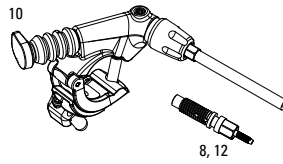

REVERB B1 (2017-2018)

REVERB B1 (2017-2018)

SPARES