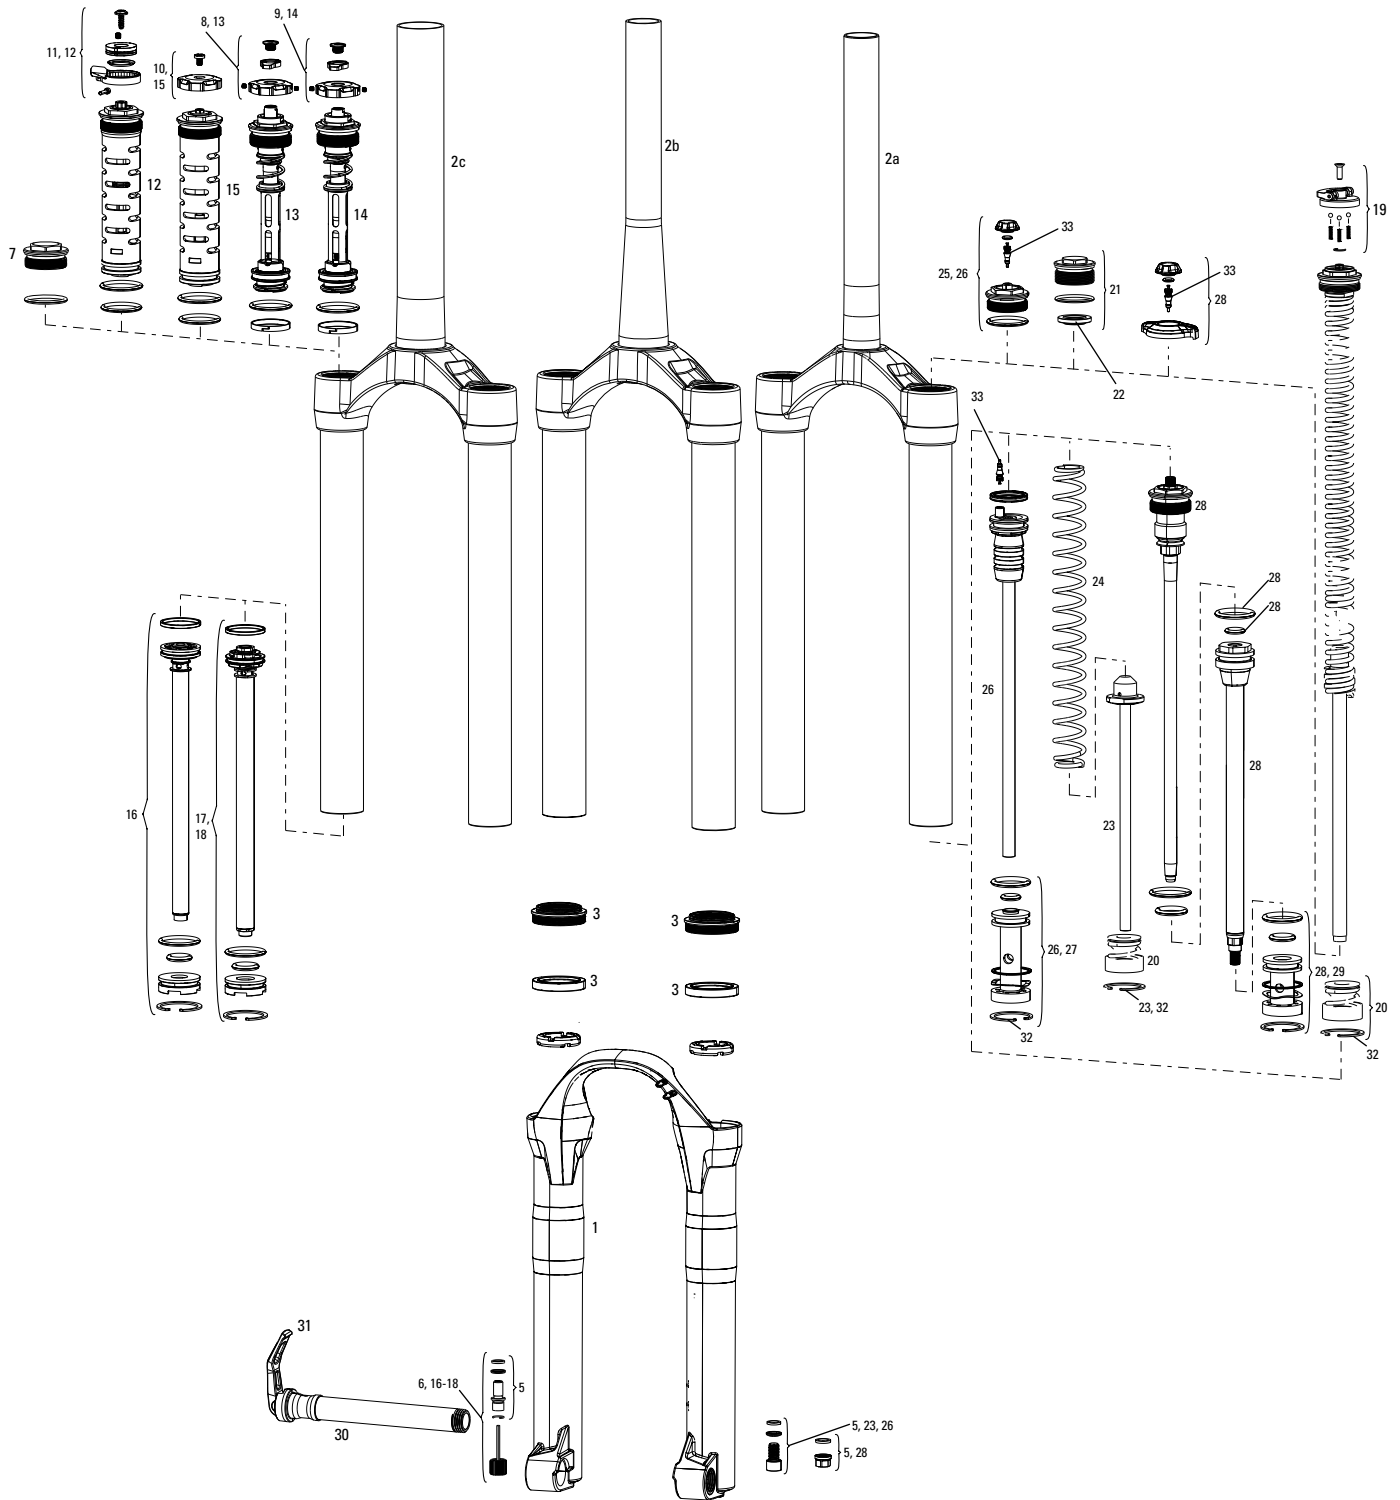

Note:

1. Full service kits include replaceable o-rings, glide rings, retaining rings, crush washers, crush washer retainers and shaft bolts/nuts. All air service kits include replacement schrader valve cores. Not all service parts are pictured. All basic service kits include the following replaceable wear items: o-rings, glide rings, dust seals, and foam rings.
2. All Lyrik models are compatible with Motion Control IS, Mission Control and Mission Control DH dampers.
3. If damper tube needs to be replaced, replace original rebound damper with current rebound damper. 2010+ Lyrik rebound damper assemblies use a larger piston and do not require the 2007-2009 damper tube. 2007-2009 damper tube is not compatible with 2010+ Lyrik.
4. Maxle lever and wedge parts are not compatible with Maxle Lite FR.
5. 2-Step Air replacement parts are no longer available. Replace system with Dual Position Air if parts are needed.
6. Aftermarket forks with Medium spring installed. Soft and Firm tuning springs are included in fork box.