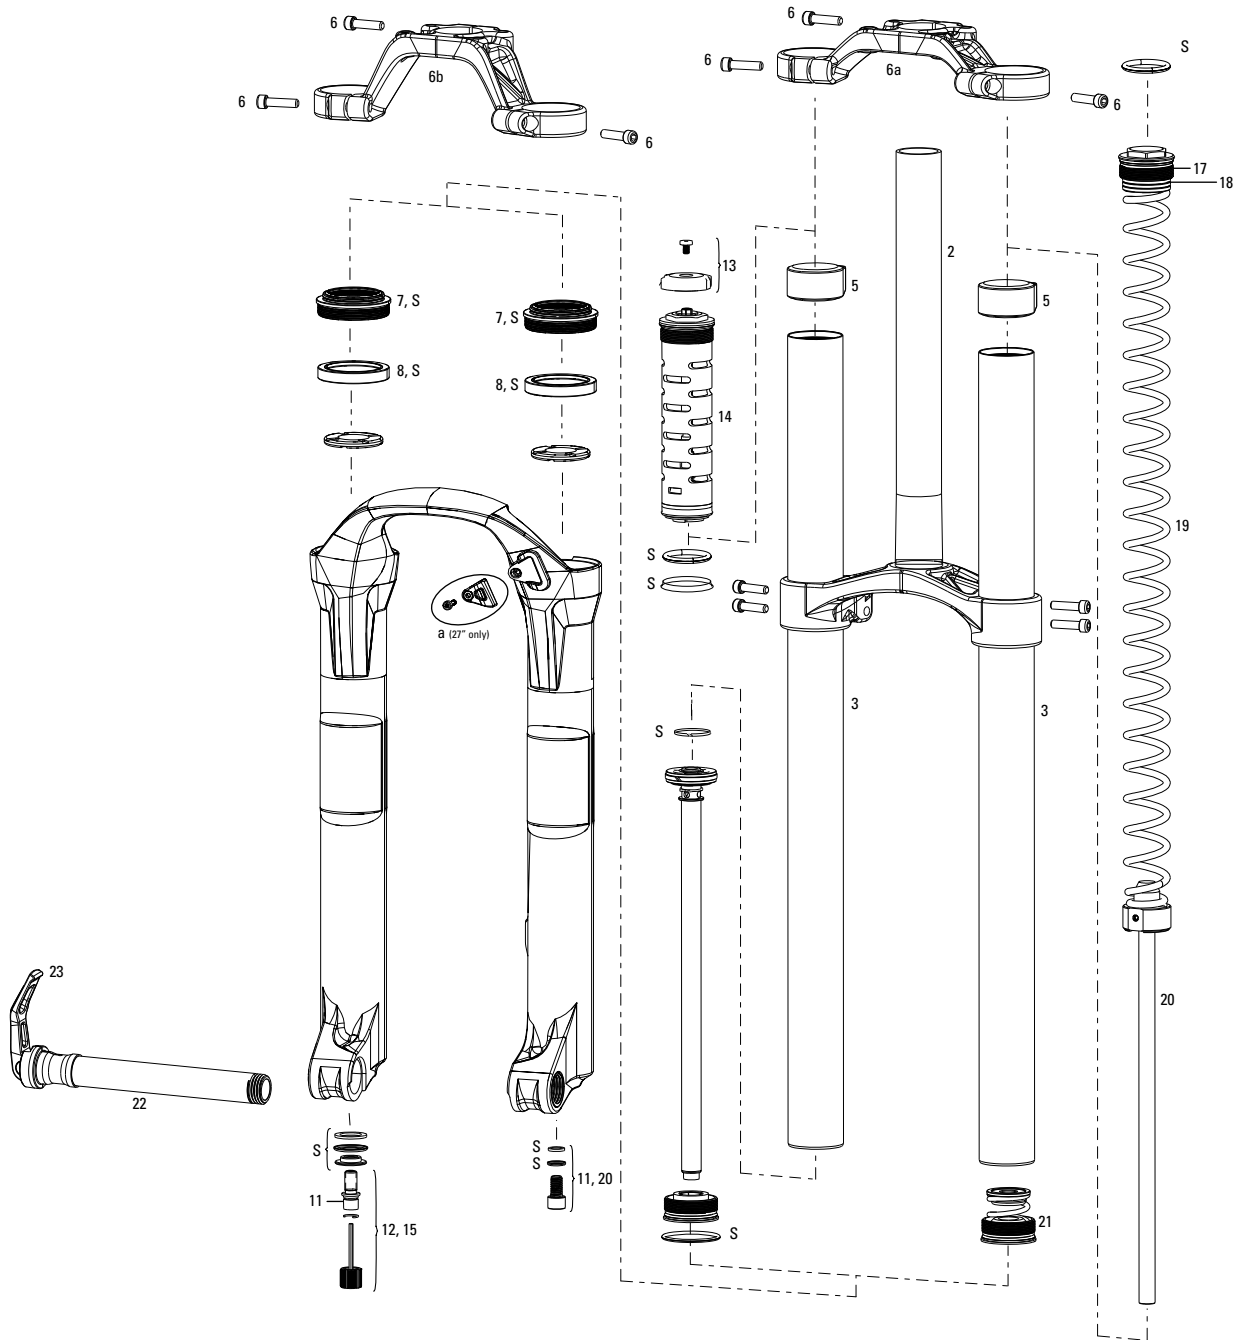

Note:

1. Full service kits include replaceable o-rings, glide rings, retaining rings, crush washers, crush washer retainers and shaft bolts/nuts. All air service kits include replacement schrader valve cores. Not all service parts are pictured. All basic service kits include the following replaceable wear items: o-rings, glide rings, dust seals, and foam rings.
2. Domain (single-crown) lower legs are NOT compatible with Domain Dual Crown.
3. Domain Dual Crown 26" forks have a 160 post mount brake and 27.5" forks have a 200mm post mount brake.
4. Aftermarket forks with Medium spring installed. Soft and Firm tuning springs are included in fork box.
5. Decal and Maxel pages can be found in back of the catalog.