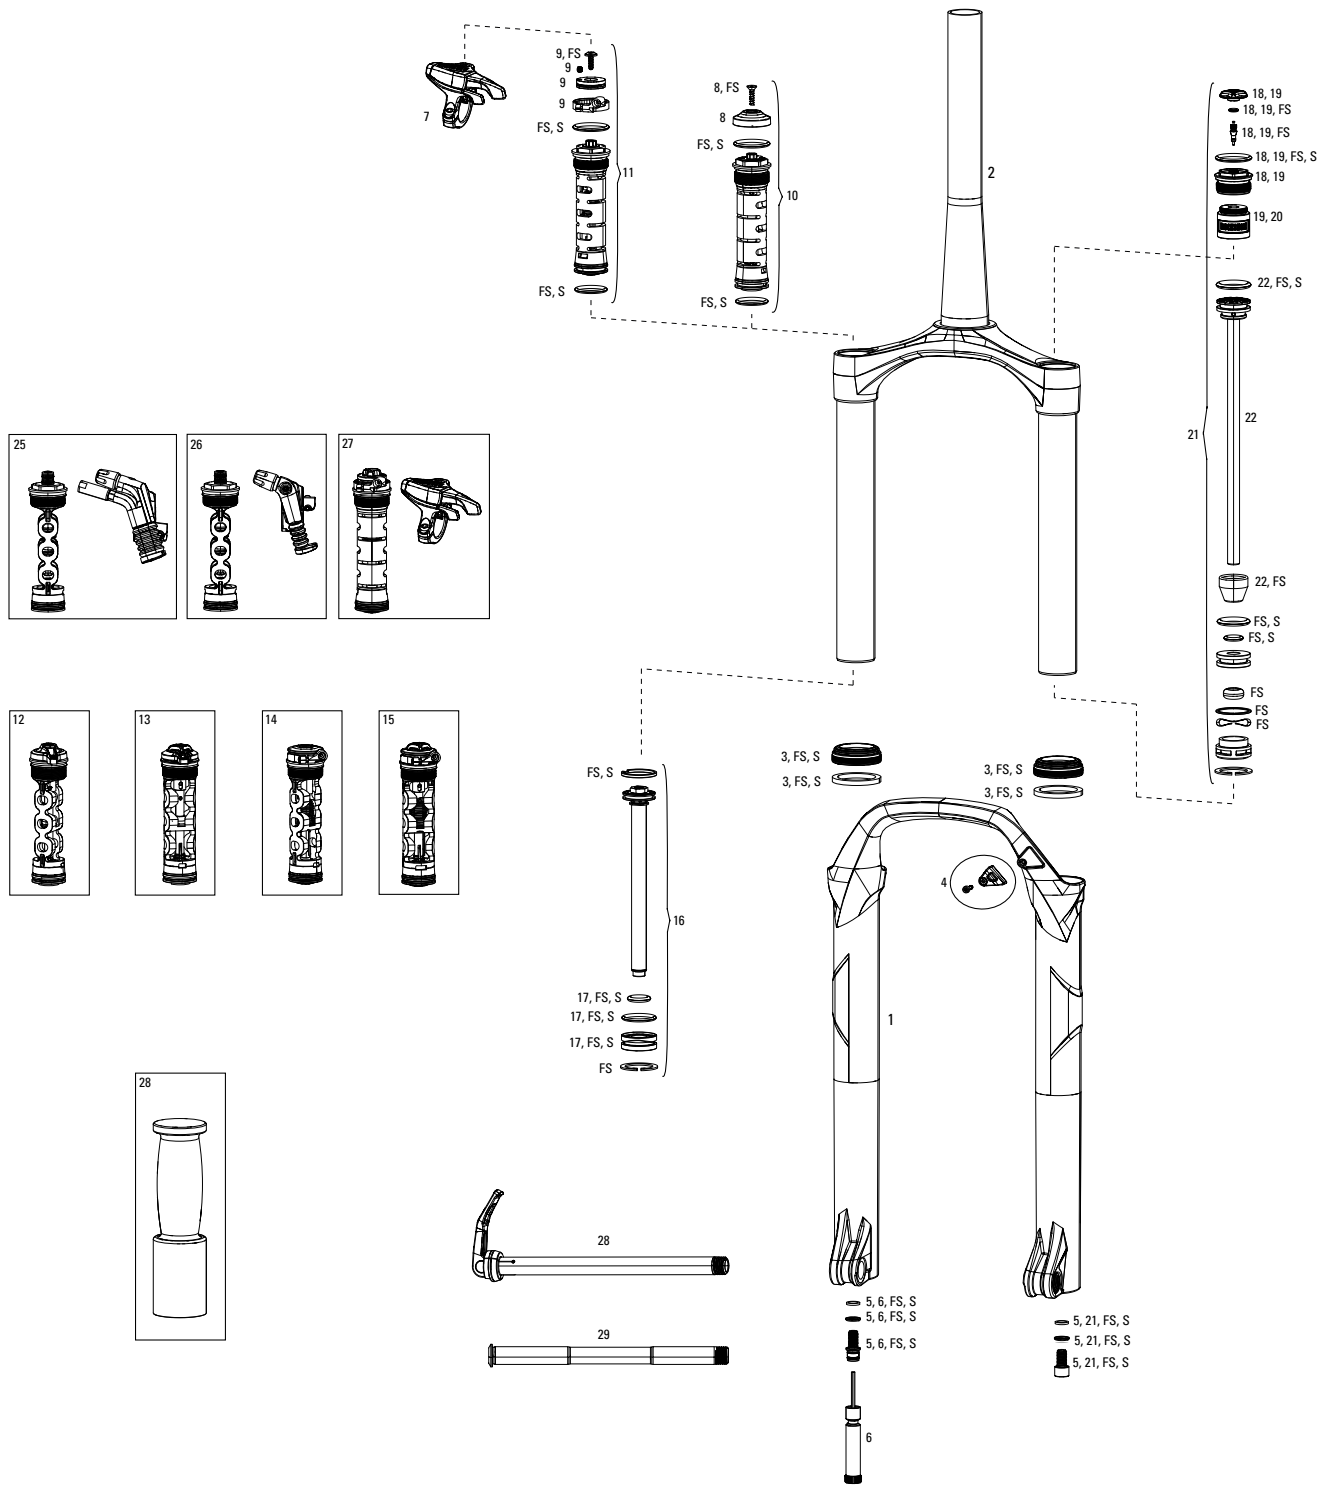

Notes:

1. Full service kits include replaceable o-rings, glide rings, retaining rings, crush washers, crush washer retainers and shaft bolts/nuts. All air service kits include replacement schrader valve cores. Not all service parts are pictured. All basic service kits include the following replaceable wear items: o-rings, glide rings, dust seals, and foam rings.
2. Rebound damper and spring shaft kits include crush washers, crush washer retainers and shaft bolts, as well as upper tube retaining rings and rebound adjuster knob.
3. Convert from Crown Adjust to Remote Adjust: Use remote upgrade kit.
4. Decal and Maxel pages can be found in back of the catalog.