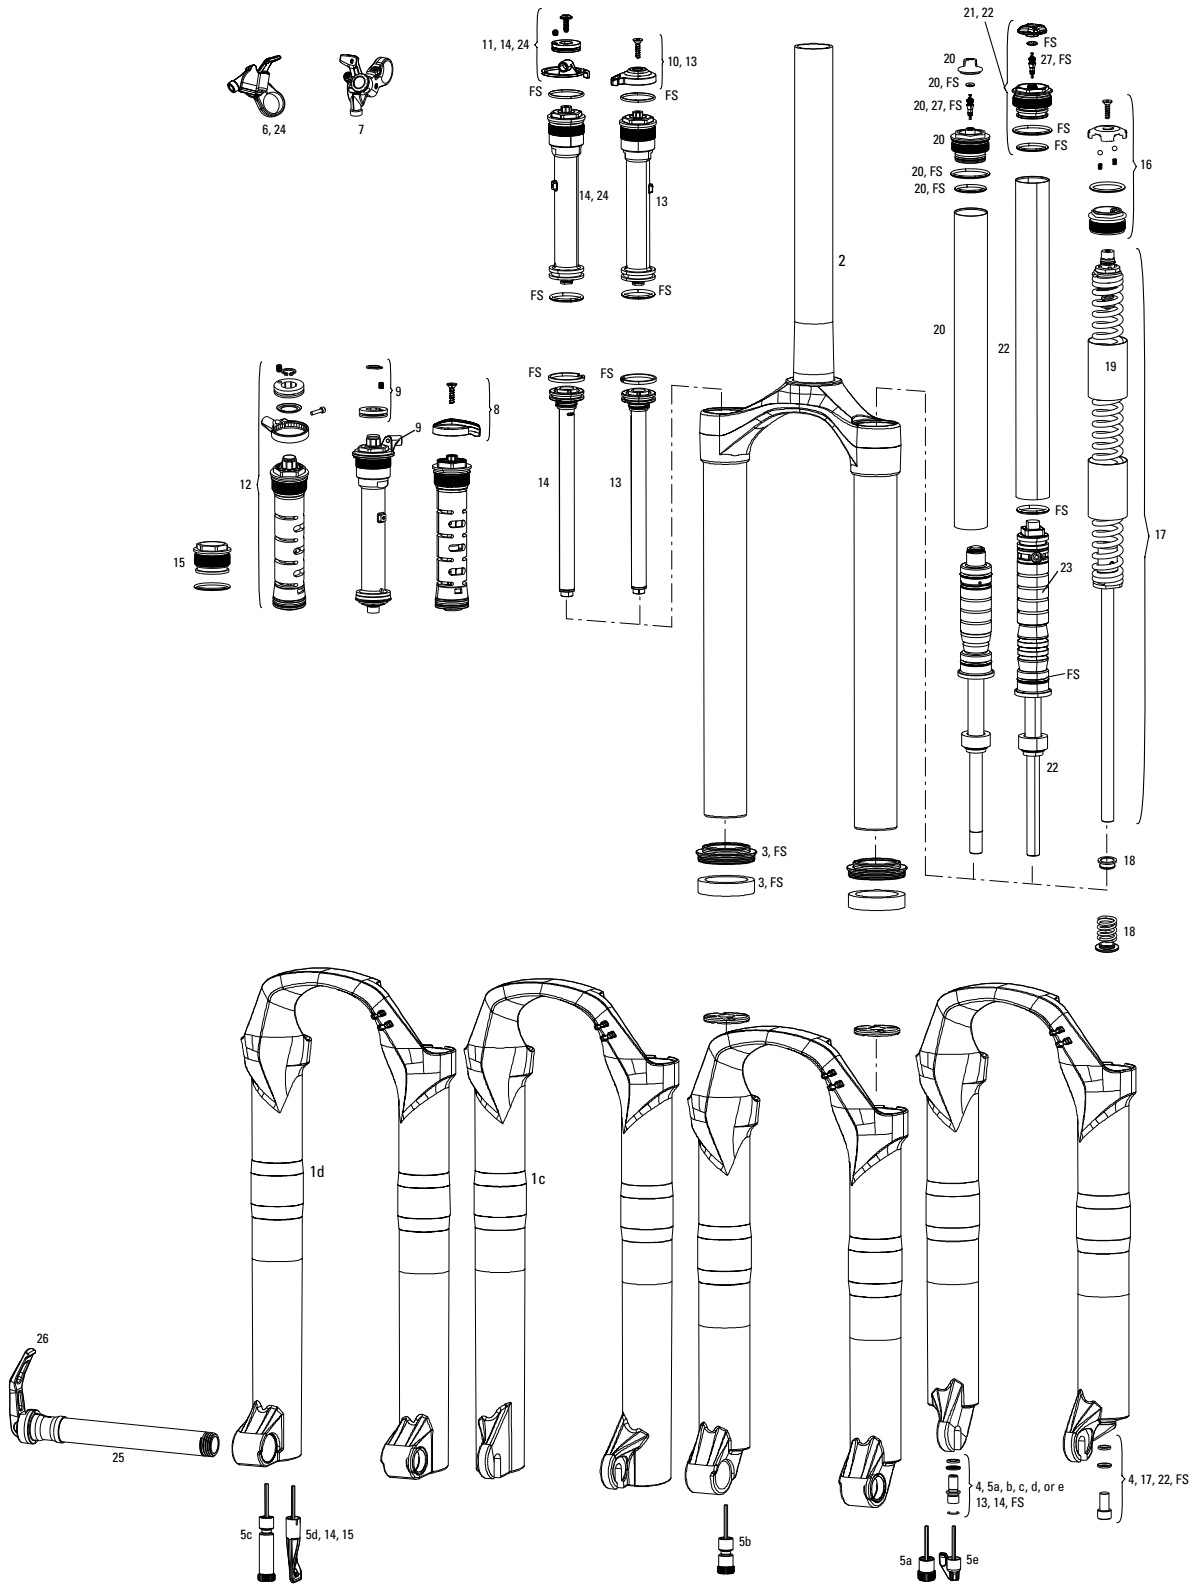

Note:

1. Full service kits include replaceable o-rings, glide rings, retaining rings, crush washers, crush washer retainers and shaft bolts/nuts. Not all service parts are pictured. All basic service kits include the following replaceable wear items: o-rings, glide rings, dust seals, and foam rings.
2. Convert from Crown Adjust to Remote Adjust: Remote compression damper requires remote compression adjuster spool, cable clamp and remote lever assembly.