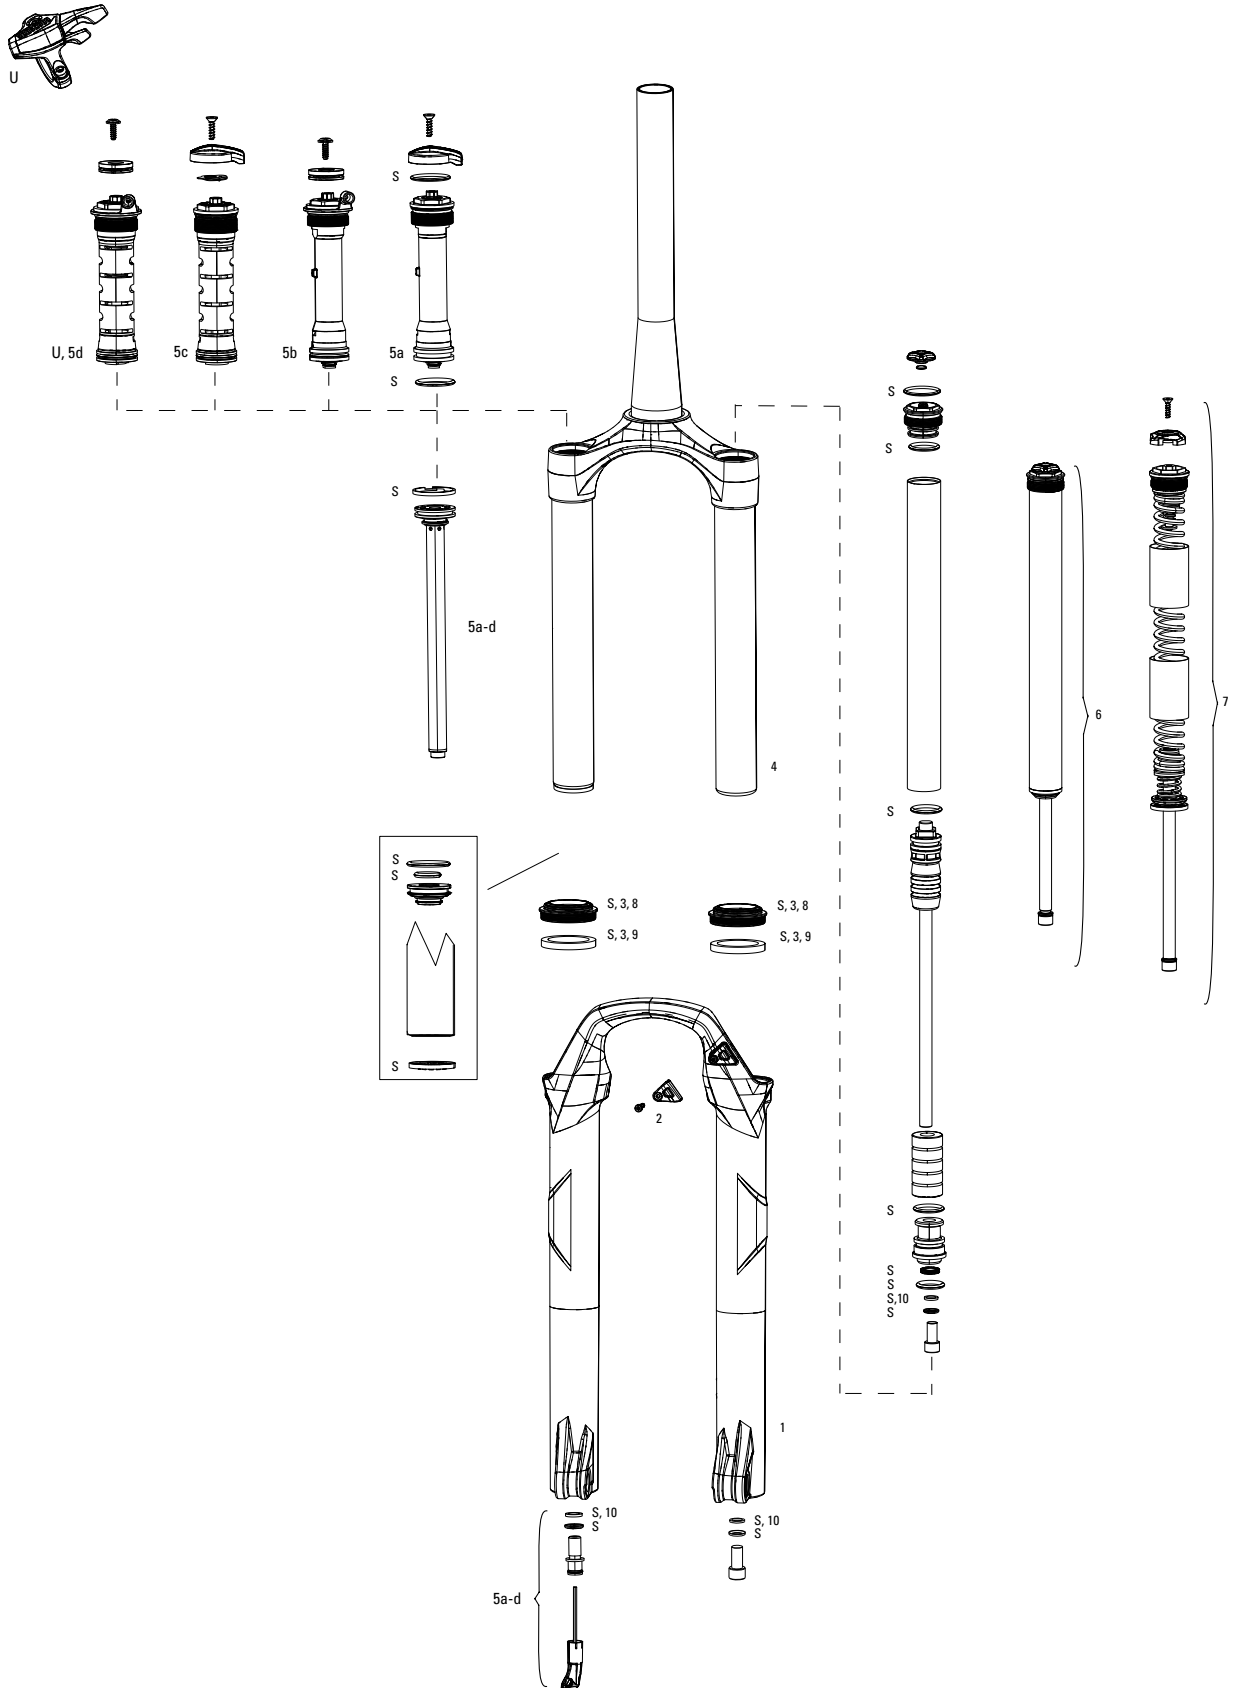

Note:

1. All basic service kits include the following replaceable wear items: o-rings, glide rings, dust seals, and foam rings.
2. Convert from Crown Adjust to Remote Adjust: Remote compression damper requires remote compression adjuster spool, cable clamp and remote lever assembly.
3. Thread Pitch is 0.8mm for Recon Silver C1 and Sektor Silver A2
4. Maximum Tire Diameter: 710mm Maximum Tire Width: 62mm
5. Recon Silver RL B1/TK C1 32mm lower legs use flangless wiper seals.