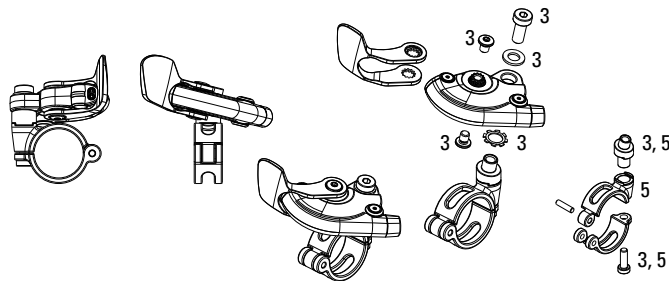

**ONELOC (2016-2017)**  
**PUSHLOC (2007-2012)/PUSHLOC (2013-2015)**

**OneLoc**

**2007-2012 PushLoc**

**2007-2012 PushLoc MatchMaker**

**2013-2015 PushLoc MatchMaker**

**Note:**

1. 2013-2015 PushLoc is right and left-specific and is compatible only with 2013+ Motion Control and Recon Gold TurnKey compression dampers. Cable pull = 10mm.
2. Pre-2013 PushLoc and PopLoc are compatible only with pre-2013 Motion Control compression dampers and is convertible to left and right vertical, and left and right horizontal. Cable pull = 17mm.
3. OneLoc is compatible with 2013+ Motion Control and Recon Gold TK dampers with 10mm cable pull and replaces PushLoc.