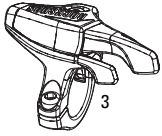

No.	Part Number	Description
SERVICE		
50h	00.4315.032.615	50 hour Service Kit (includes air can seals, piston seal, glide rings) - Deluxe/Super Deluxe (2017+)
200h	00.4315.032.616	200 hour/1 year Service Kit (includes air can seals, piston seal, glide rings, IFP seals) - Deluxe (2017+)
AIR CAN		
1	11.4118.033.033	Air Can Metric Solo Air Black 145/170X35 (includes decals) -Deluxe (2017+)
1	11.4118.033.034	Air Can Metric Solo Air Black 165/190X37.5-45 (includes decals) - Deluxe/Super Deluxe (2017+)
1	11.4118.033.035	Air Can Metric Solo Air Black 185/210X47.5-55 (includes decals) - Deluxe/Super Deluxe (2017+)
1	11.4118.033.036	Air Can Metric Solo Air Black 205/230X57.5-65 (includes decals) - Deluxe/Super Deluxe (2017+)
1	11.4118.033.037	Air Can Metric DebonAir Black 165/190X37.5-45 (includes decals) - Deluxe/Super Deluxe (2017+)
1	11.4118.033.038	Air Can Metric DebonAir Black 185/210X47.5-55 (includes decals) - Deluxe/Super Deluxe (2017+)
1	11.4118.033.039	Air Can Metric DebonAir Black 205/230X57.5-65 (includes decals) - Deluxe/Super Deluxe (2017+)
TOOLS/GREASE/FLUIDS		
ns	11.4115.094.010	Lubricant, Rear Shock Air Can, Maxima 15W 50, 1 Liter Bottle
ns	00.4318.008.002	Grease Rockshox Dynamic Seal Grease (PTFE) 1oz - Recommended for Service of Rear Shocks
ns	11.4315.004.020	RockShox Suspension Oil, 3wt 16oz Bottle - Rear Shock Damper/Charger Damper
ns	11.4315.021.050	RockShox Suspension Oil, 3wt 120ml Bottle - Rear Shock Damper/Charger Damper
2	00.4315.027.010	Air Valve Adapter Tool - RockShox Rear Shocks
3	00.4115.154.020	Rear Shock Vise blocks, 3 Hole for RockShox Monarch/Vivid/Vivid Air/Reverb
4	00.4118.013.000	Rear Shock Body Vise blocks, RockShox Monarch
5	00.4315.026.010	1/2"x1/2" Rear Shock Bushing Tool (Eyelet/SealHead) RockShox
ns	00.4315.023.010	High-Pressure Fork/Shock Pump (300 psi Max) RockShox
ns	00.4315.023.030	High-Pressure Fork/Shock Pump (600 psi Max) RockShox
ns	00.4315.023.040	High-Pressure Fork/Shock Pump (300 psi Max) RockShox DigitalGauge
ns	00.4315.022.010	Schrader Valve Removal Tool Rockshox
6	11.4115.107.070	Compression Knob - Super Deluxe A1 (2017+)
7	11.4308.327.002	Schrader Valve Core Qty 2
8	11.4118.046.000	Rear Shock Bearing with Spacers (Includes bearings and spacers for BR eyelets) - Deluxe/Super Deluxe BR (2017+)
9	11.4115.013.000	Rear Shock Eyelet Bushing 1/2"X1/2" Qty 2
TUNE ASSEMBLIES		
10	11.4118.042.001	Volume Reducer Kit (Includes volume reducers, qty 3) - SuperDeluxe/ Deluxe (2017+)
11	11.4118.023.052	Tune Assy, Monarch Plus Reb-Low/Comp-Low (CF-80lbs), LF-320, B1
11	11.4118.023.056	Tune Assy, Monarch Plus Reb-Mid/Comp-Low (CF-80lbs), LF-320, B1
11	11.4118.023.057	Tune Assy, Monarch Plus Reb-Mid/Comp-Mid (CF-97lbs), LF-320, B1
11	11.4118.023.058	Tune Assy, Monarch Plus Reb-Mid/Comp-High (CF-110lbs), LF-320, B1
11	11.4118.023.061	Tune Assy, Monarch Plus Reb-High/Comp-High (CF-110lbs), LF-320, B1
DAMPER BODY		
12a	11.4118.048.011	Damper Body/IFP, Standard Eyelet 62.5mm (Includes damper body, IFP, valve core and caps) - Deluxe A1/ Super Deluxe A1 (2017+)
12a	11.4118.048.010	Damper Body/IFP, Standard Eyelet 60mm (Includes damper body,IFP, valve core and caps) - Deluxe A1/ Super Deluxe A1 (2017+)
12a	11.4118.048.009	Damper Body/IFP, Standard Eyelet 57.5mm (Includes damper body, IFP, valve core and caps) - Deluxe A1/ Super Deluxe A1 (2017+)
12a	11.4118.048.008	Damper Body/IFP, Standard Eyelet 55mm (Includes damper body,IFP, valve core and caps) - Deluxe A1/ Super Deluxe A1 (2017+)
12a	11.4118.048.007	Damper Body/IFP, Standard Eyelet 52.5mm (Includes damper body, IFP, valve core and caps) - Deluxe A1/ Super Deluxe A1 (2017+)
12a	11.4118.048.006	Damper Body/IFP, Standard Eyelet 50mm (Includes damper body,IFP, valve core and caps) - Deluxe A1/ Super Deluxe A1 (2017+)
12a	11.4118.048.005	Damper Body/IFP, Standard Eyelet 47.5mm (Includes damper body, IFP, valve core and caps) - Deluxe A1/ Super Deluxe A1 (2017+)
12a	11.4118.048.004	Damper Body/IFP, Standard Eyelet 45mm (Includes damper body,IFP, valve core and caps) - Deluxe A1/ Super Deluxe A1 (2017+)
12a	11.4118.048.003	Damper Body/IFP, Standard Eyelet 42.5mm (Includes damper body, IFP, valve core and caps) - Deluxe A1/ Super Deluxe A1 (2017+)
12a	11.4118.048.002	Damper Body/IFP, Standard Eyelet 40mm (Includes damper body,IFP, valve core and caps) - Deluxe A1/ Super Deluxe A1 (2017+)
12a	11.4118.048.001	Damper Body/IFP, Standard Eyelet 37.5mm (Includes damper body, IFP, valve core and caps) - Deluxe A1/ Super Deluxe A1 (2017+)
12a	11.4118.048.000	Damper Body/IFP, Standard Eyelet 35mm (Includes damper body,IFP, valve core and caps) - Deluxe A1/ Super Deluxe A1 (2017+)
12b	11.4118.048.025	Damper Body/IFP, Bearing Eyelet 65mm (Includes damper body,IFP, valve core and caps) - Deluxe A1/ Super Deluxe A1 (2017+)
12b	11.4118.048.024	Damper Body/IFP, Bearing Eyelet 62.5mm (Includes damper body, IFP, valve core and caps) - Deluxe A1/ Super Deluxe A1 (2017+)
12b	11.4118.048.023	Damper Body/IFP, Bearing Eyelet 60mm (Includes damper body,IFP, valve core and caps) - Deluxe A1/ Super Deluxe A1 (2017+)
12b	11.4118.048.022	Damper Body/IFP, Bearing Eyelet 57.5mm (Includes damper body, IFP, valve core and caps) - Deluxe A1/ Super Deluxe A1 (2017+)
12b	11.4118.048.021	Damper Body/IFP, Bearing Eyelet 55mm (Includes damper body,IFP, valve core and caps) - Deluxe A1/ Super Deluxe A1 (2017+)
12b	11.4118.048.020	Damper Body/IFP, Bearing Eyelet 52.5mm (Includes damper body, IFP, valve core and caps) - Deluxe A1/ Super Deluxe A1 (2017+)

SUPER DELUXE COIL RC A1 (2018)