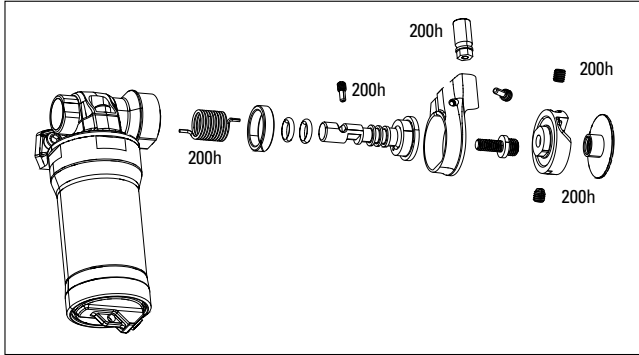

No.	Part Number	Description
SERVICE		
50h	00.4315.032.615	50 hour Service Kit (includes air can seals, piston seal, glide rings) - Deluxe/Super Deluxe (2017+)
200h	00.4315.032.616	200 hour/1 year Service Kit (includes air can seals, piston seal, glide rings, IFP seals) - Deluxe (2017+)
AIR CAN		
1	11.4118.033.033	Air Can Metric Solo Air Black 145/170X35 (includes decals) -Deluxe (2017+)
1	11.4118.033.034	Air Can Metric Solo Air Black 165/190X37.5-45 (includes decals) - Deluxe/Super Deluxe (2017+)
1	11.4118.033.035	Air Can Metric Solo Air Black 185/210X47.5-55 (includes decals) - Deluxe/Super Deluxe (2017+)
1	11.4118.033.036	Air Can Metric Solo Air Black 205/230X57.5-65 (includes decals) - Deluxe/Super Deluxe (2017+)
1	11.4118.033.037	Air Can Metric DebonAir Black 165/190X37.5-45 (includes decals) - Deluxe/Super Deluxe (2017+)
1	11.4118.033.038	Air Can Metric DebonAir Black 185/210X47.5-55 (includes decals) - Deluxe/Super Deluxe (2017+)
1	11.4118.033.039	Air Can Metric DebonAir Black 205/230X57.5-65 (includes decals) - Deluxe/Super Deluxe (2017+)
TOOLS/GREASE/FLUIDS		
ns	11.4115.094.010	Lubricant, Rear Shock Air Can, Maxima 15W 50, 1 Liter Bottle
ns	00.4318.008.002	Grease Rockshox Dynamic Seal Grease (PTFE) 1oz - Recommended for Service of Rear Shocks
ns	11.4315.004.020	RockShox Suspension Oil, 3wt 16oz Bottle - Rear Shock Damper/Charger Damper
ns	11.4315.021.050	RockShox Suspension Oil, 3wt 120ml Bottle - Rear Shock Damper/Charger Damper
2	00.4315.027.010	Air Valve Adapter Tool - RockShox Rear Shocks
3	00.4115.154.020	Rear Shock Vise blocks, 3 Hole for RockShox Monarch/Vivid/Vivid Air/Reverb
4	00.4118.013.000	Rear Shock Body Vise blocks, RockShox Monarch
5	00.4315.026.010	1/2"x1/2" Rear Shock Bushing Tool (Eyelet/SealHead) RockShox
ns	00.4315.023.010	High-Pressure Fork/Shock Pump (300 psi Max) RockShox
ns	00.4315.023.030	High-Pressure Fork/Shock Pump (600 psi Max) RockShox
ns	00.4315.023.040	High-Pressure Fork/Shock Pump (300 psi Max) RockShox DigitalGauge
ns	00.4315.022.010	Schrader Valve Removal Tool Rockshox
6	11.4115.107.070	Compression Knob - Super Deluxe A1 (2017+)
7	11.4308.327.002	Schrader Valve Core Qty 2
8	11.4118.046.000	Rear Shock Bearing with Spacers (Includes bearings and spacers for BR eyelets) - Deluxe/Super Deluxe BR (2017+)
9	11.4115.013.000	Rear Shock Eyelet Bushing 1/2"X1/2" Qty 2
TUNE ASSEMBLIES		
10	11.4118.042.001	Volume Reducer Kit (Includes volume reducers, qty 3) - SuperDeluxe/ Deluxe (2017+)
11	11.4118.023.052	Tune Assy, Monarch Plus Reb-Low/Comp-Low (CF-80lbs), LF-320, B1
11	11.4118.023.056	Tune Assy, Monarch Plus Reb-Mid/Comp-Low (CF-80lbs), LF-320, B1
11	11.4118.023.057	Tune Assy, Monarch Plus Reb-Mid/Comp-Mid (CF-97lbs), LF-320, B1
11	11.4118.023.058	Tune Assy, Monarch Plus Reb-Mid/Comp-High (CF-110lbs), LF-320, B1
11	11.4118.023.061	Tune Assy, Monarch Plus Reb-High/Comp-High (CF-110lbs), LF-320, B1
DAMPER BODY		
12a	11.4118.048.011	Damper Body/IFP, Standard Eyelet 62.5mm (Includes damper body, IFP, valve core and caps) - Deluxe A1/ Super Deluxe A1 (2017+)
12a	11.4118.048.010	Damper Body/IFP, Standard Eyelet 60mm (Includes damper body,IFP, valve core and caps) - Deluxe A1/ Super Deluxe A1 (2017+)
12a	11.4118.048.009	Damper Body/IFP, Standard Eyelet 57.5mm (Includes damper body, IFP, valve core and caps) - Deluxe A1/ Super Deluxe A1 (2017+)
12a	11.4118.048.008	Damper Body/IFP, Standard Eyelet 55mm (Includes damper body,IFP, valve core and caps) - Deluxe A1/ Super Deluxe A1 (2017+)
12a	11.4118.048.007	Damper Body/IFP, Standard Eyelet 52.5mm (Includes damper body, IFP, valve core and caps) - Deluxe A1/ Super Deluxe A1 (2017+)
12a	11.4118.048.006	Damper Body/IFP, Standard Eyelet 50mm (Includes damper body,IFP, valve core and caps) - Deluxe A1/ Super Deluxe A1 (2017+)
12a	11.4118.048.005	Damper Body/IFP, Standard Eyelet 47.5mm (Includes damper body, IFP, valve core and caps) - Deluxe A1/ Super Deluxe A1 (2017+)
12a	11.4118.048.004	Damper Body/IFP, Standard Eyelet 45mm (Includes damper body,IFP, valve core and caps) - Deluxe A1/ Super Deluxe A1 (2017+)
12a	11.4118.048.003	Damper Body/IFP, Standard Eyelet 42.5mm (Includes damper body, IFP, valve core and caps) - Deluxe A1/ Super Deluxe A1 (2017+)
12a	11.4118.048.002	Damper Body/IFP, Standard Eyelet 40mm (Includes damper body,IFP, valve core and caps) - Deluxe A1/ Super Deluxe A1 (2017+)
12a	11.4118.048.001	Damper Body/IFP, Standard Eyelet 37.5mm (Includes damper body, IFP, valve core and caps) - Deluxe A1/ Super Deluxe A1 (2017+)
12a	11.4118.048.000	Damper Body/IFP, Standard Eyelet 35mm (Includes damper body,IFP, valve core and caps) - Deluxe A1/ Super Deluxe A1 (2017+)
12b	11.4118.048.025	Damper Body/IFP, Bearing Eyelet 65mm (Includes damper body,IFP, valve core and caps) - Deluxe A1/ Super Deluxe A1 (2017+)
12b	11.4118.048.024	Damper Body/IFP, Bearing Eyelet 62.5mm (Includes damper body, IFP, valve core and caps) - Deluxe A1/ Super Deluxe A1 (2017+)
12b	11.4118.048.023	Damper Body/IFP, Bearing Eyelet 60mm (Includes damper body,IFP, valve core and caps) - Deluxe A1/ Super Deluxe A1 (2017+)
12b	11.4118.048.022	Damper Body/IFP, Bearing Eyelet 57.5mm (Includes damper body, IFP, valve core and caps) - Deluxe A1/ Super Deluxe A1 (2017+)
12b	11.4118.048.021	Damper Body/IFP, Bearing Eyelet 55mm (Includes damper body,IFP, valve core and caps) - Deluxe A1/ Super Deluxe A1 (2017+)
12b	11.4118.048.020	Damper Body/IFP, Bearing Eyelet 52.5mm (Includes damper body, IFP, valve core and caps) - Deluxe A1/ Super Deluxe A1 (2017+)

SUPER DELUXE COIL RC A1 (2018)