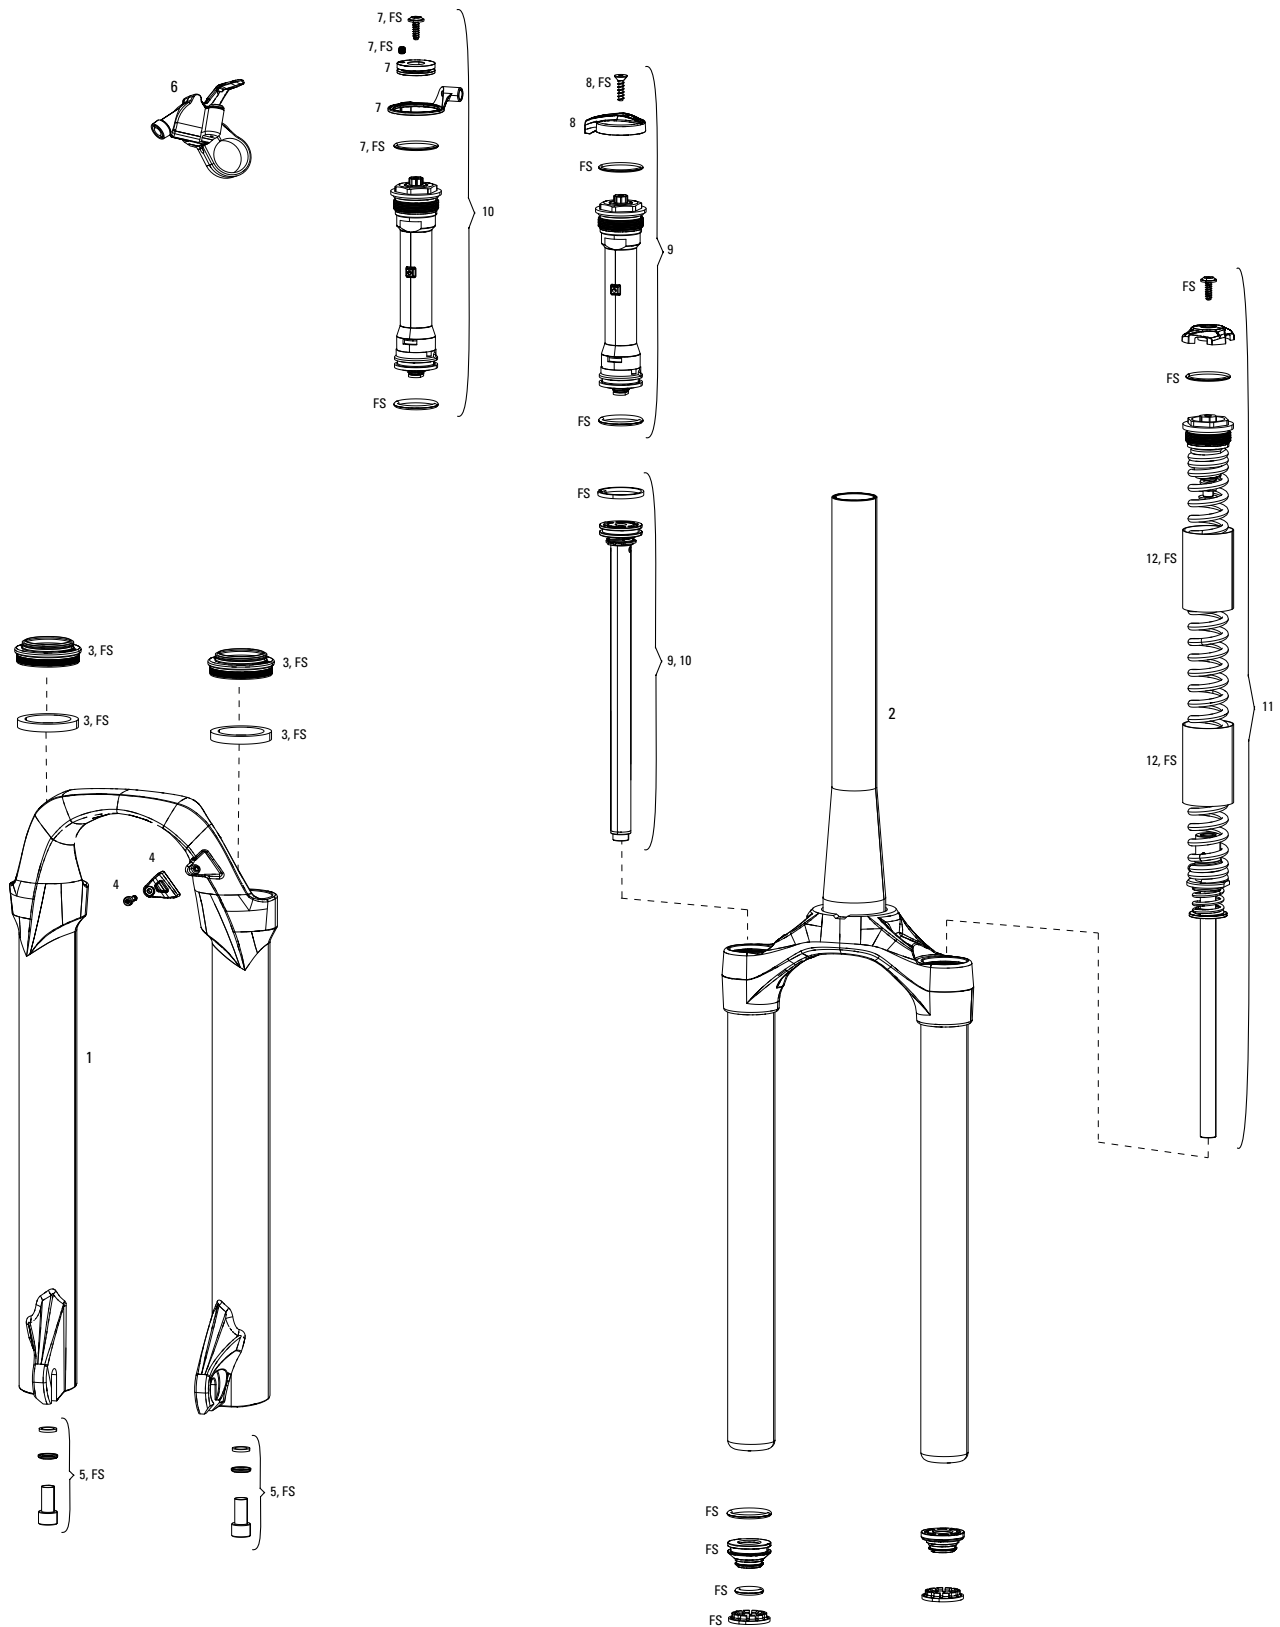

Note:

1. Full service kits include replaceable o-rings, glide rings, retaining rings, crush washers, crush washer retainers and shaft bolts/nuts. Not all service parts are pictured. All basic service kits include the following replaceable wear items: o-rings, glide rings, dust seals, and foam rings.
2. Decal pages can be found in back of the catalog.