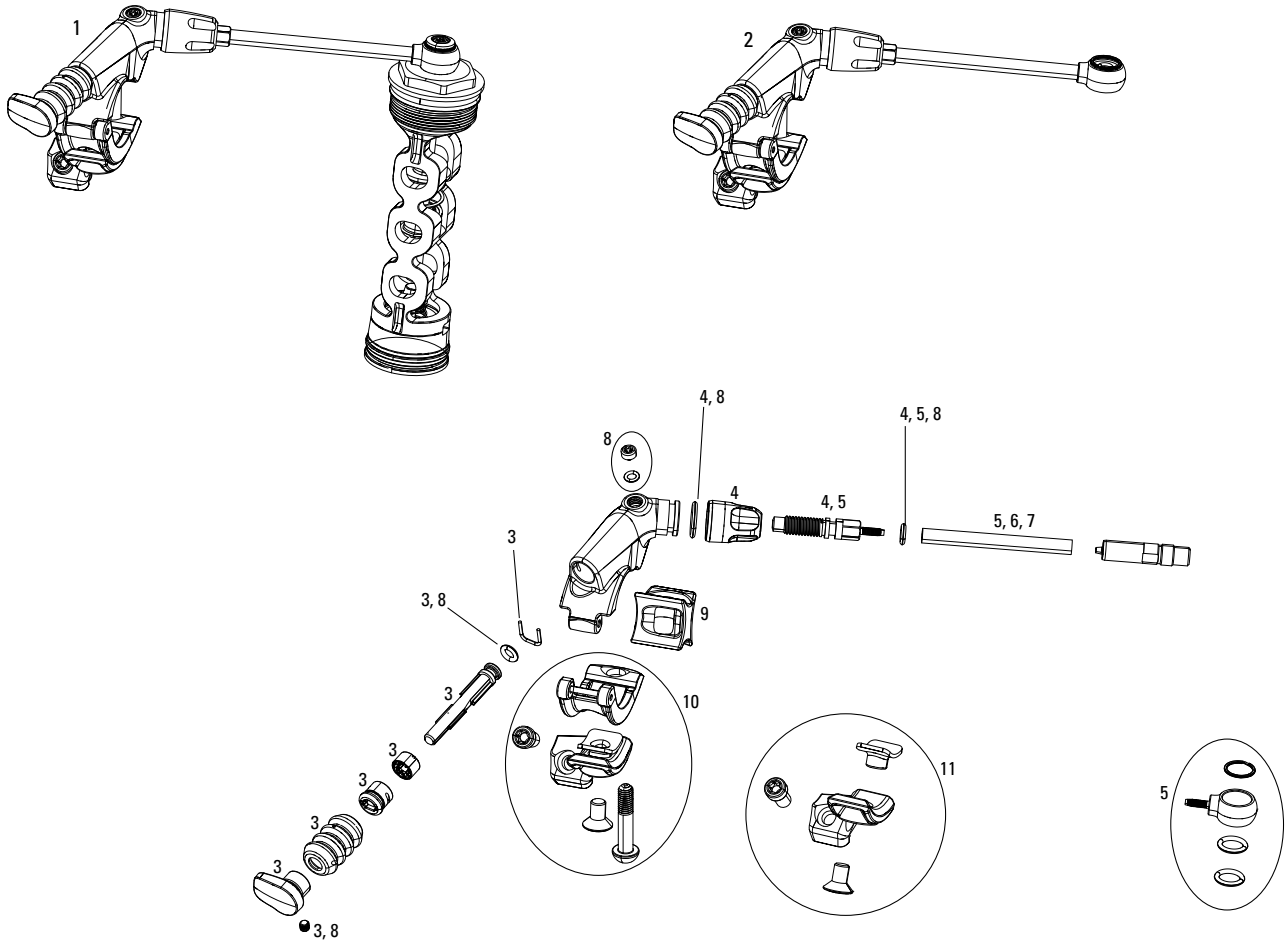

XLOC SPRINT FRONT SUSPENSION (A1-A2/2011-2017)

Note:
1.2014+ Xloc Remote (Gold Adjuster Knob) compatible with kits labeled "Gold Adjuster" only

No.	Part Number	Description
1	00.4318.004.005	Remote Upgrade Kit - XLoc Sprint -Includes Motion Control XDNA comp damper, bleed syringes, Left, MMX, Black - SIDB (2011-2016)
1	00.4318.004.006	Remote Upgrade Kit - XLoc Sprint -Includes Motion Control XDNA comp damper, bleed syringes, Right, MMX, Black - SIDB (2011-2016)
1	00.4318.004.007	Remote Upgrade Kit - XLoc Sprint -Includes Motion Control XDNA comp damper, bleed syringes, Left, MMX, Black - Revelation (2010-2016)
1	00.4318.004.008	Remote Upgrade Kit - XLoc Sprint -Includes Motion Control XDNA comp damper, bleed syringes, Right, MMX, Black - Revelation (2010-2016)
2	11.4315.013.050	Remote XLoc Left Gold Adjuster (includes hose/banjo)
2	11.4315.013.060	Remote XLoc Right Gold Adjuster (includes hose/banjo)
3	11.4315.014.010	Button/Boot/Master Piston Assembly, XLoc Left
3	11.4315.014.020	Button/Boot/Master Piston Assembly, XLoc Right
4	11.4315.017.000	Floodgate Adjuster Assembly, XLoc
4	11.4318.008.000	Floodgate Adjuster Assembly, XLoc Sprint/Full Sprint - GoldAdjuster 2014-2016
5	11.4018.060.000	Banjo/Hose/Hose Barb kit (includes retaining ring, banjo O-rings and hose barb O-ring) - XLoc
6	11.4015.434.010	Hydraulic Hose XLoc 460mm Qty 2 (use with Reverb fluid only) Silver Adjuster
7	11.4015.434.030	Hydraulic Hose XLoc 500mm Qty 2 (use with Reverb fluid only) Sprint/Full Sprint, Gold Adjuster 2014-2016
8	11.4315.019.000	XLoc Sprint Remote Service Kit
9	11.6818.001.000	Discrete Puck Hydraulic Remote (Spacer) For XLoc Remotes Qty2
11	11.5315.049.010	MMX/Shifter Mounting Bracket, Left - Elixir CR Mag/X0/XX, Stainless Hardware
11	11.5315.049.020	MMX/Shifter Mounting Bracket, Right - Elixir CR Mag/X0/XX, Stainless Hardware
ns	11.4315.011.030	ROCKSHOX Bleed Kit (XLoc/Totem) Qty 2 (includes two syringes and fittings, one torx tool)
ns	00.4318.007.001	RockShox Standard Bleed Kit (includes 2 Syringes/fittings, Reverb Hydraulic Fluid, 120ml Bottle new)
ns	11.4315.021.070	RockShox Reverb Hydraulic Fluid, 120ml Bottle - Reverb/Sprint Remote
ns	11.4015.354.040	RockShox Reverb Hydraulic Fluid, 1 Liter Bottle - Reverb/Sprint Remote