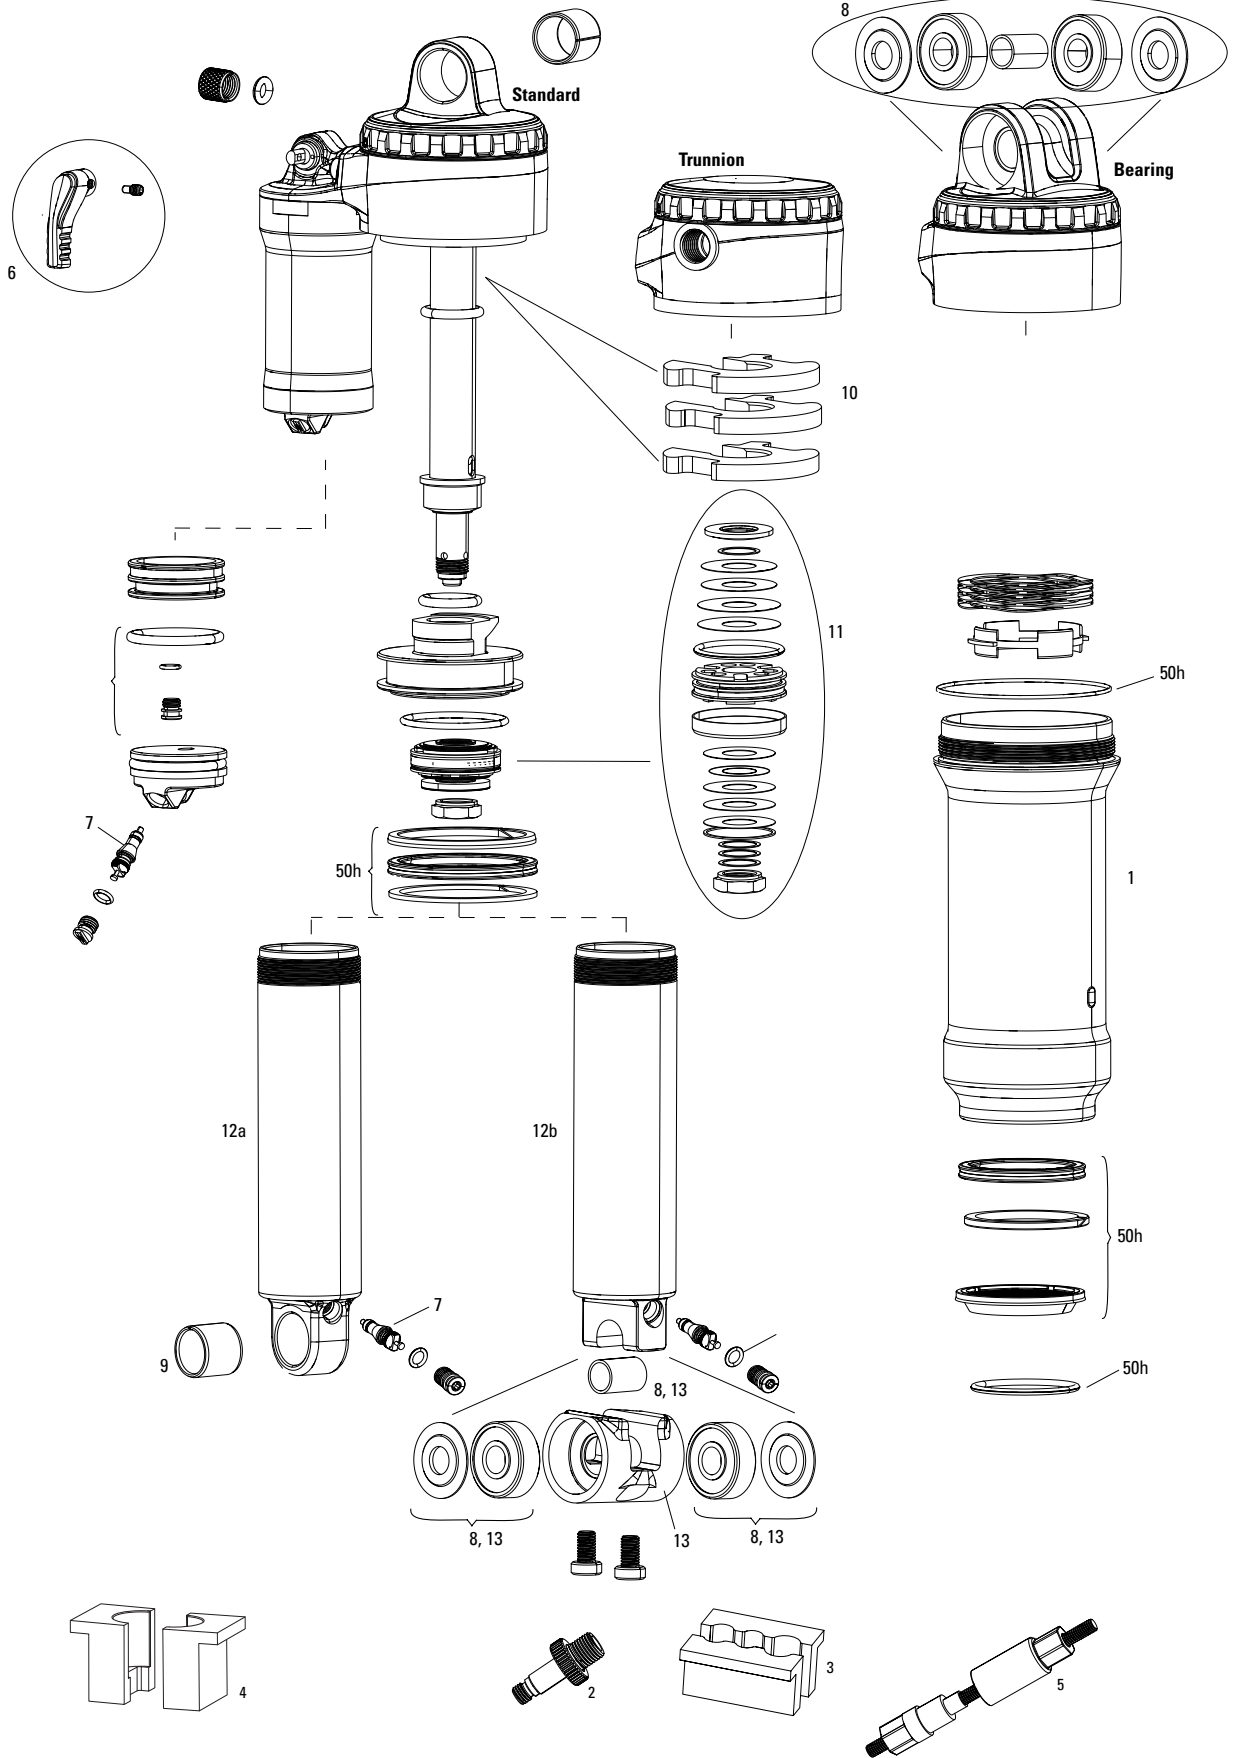

SUPER DELUXE RC3 A1 (2017-2018)

SUPER DELUXE RC3 A1 (2017-2018)