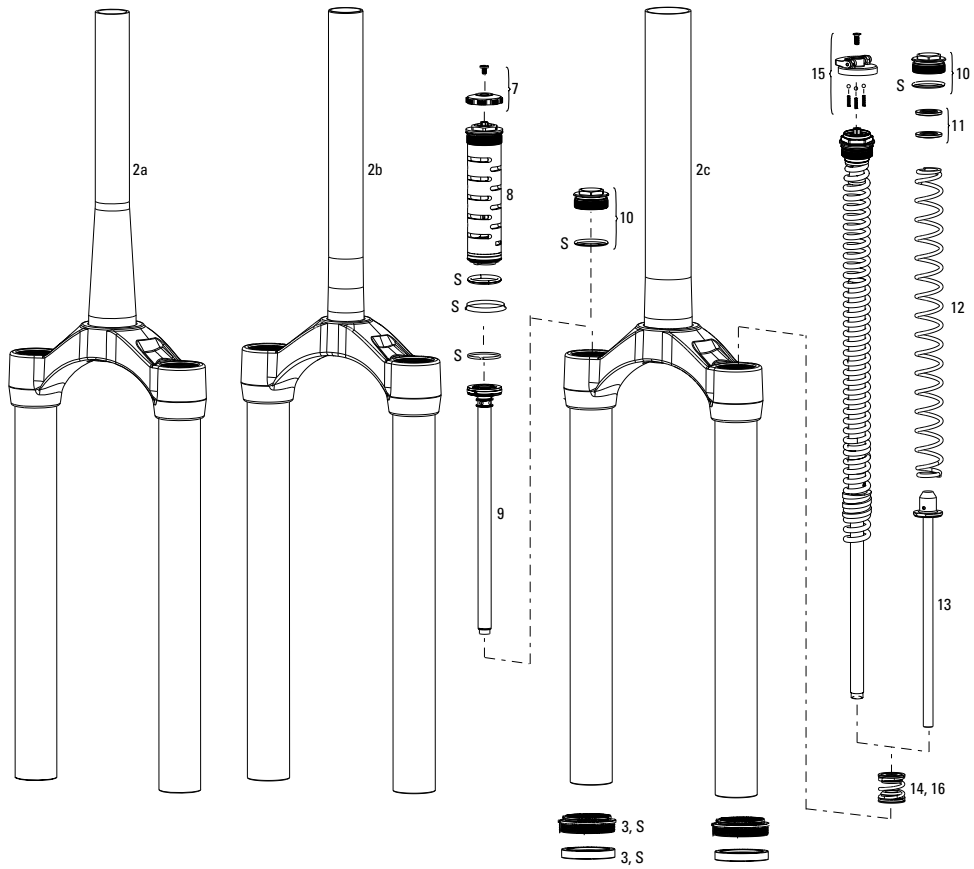

Note:

1. Full service kits include replaceable o-rings, glide rings, retaining rings, crush washers, crush washer retainers and shaft bolts/nuts. All air service kits include replacement schrader valve cores. Not all service parts are pictured. All basic service kits include the following replaceable wear items: o-rings, glide rings, dust seals, and foam rings.
2. Aftermarket forks include Medium spring installed. Soft and Firm tuning springs are included in fork box.
3. Decal and Maxel pages can be found in back of the catalog.