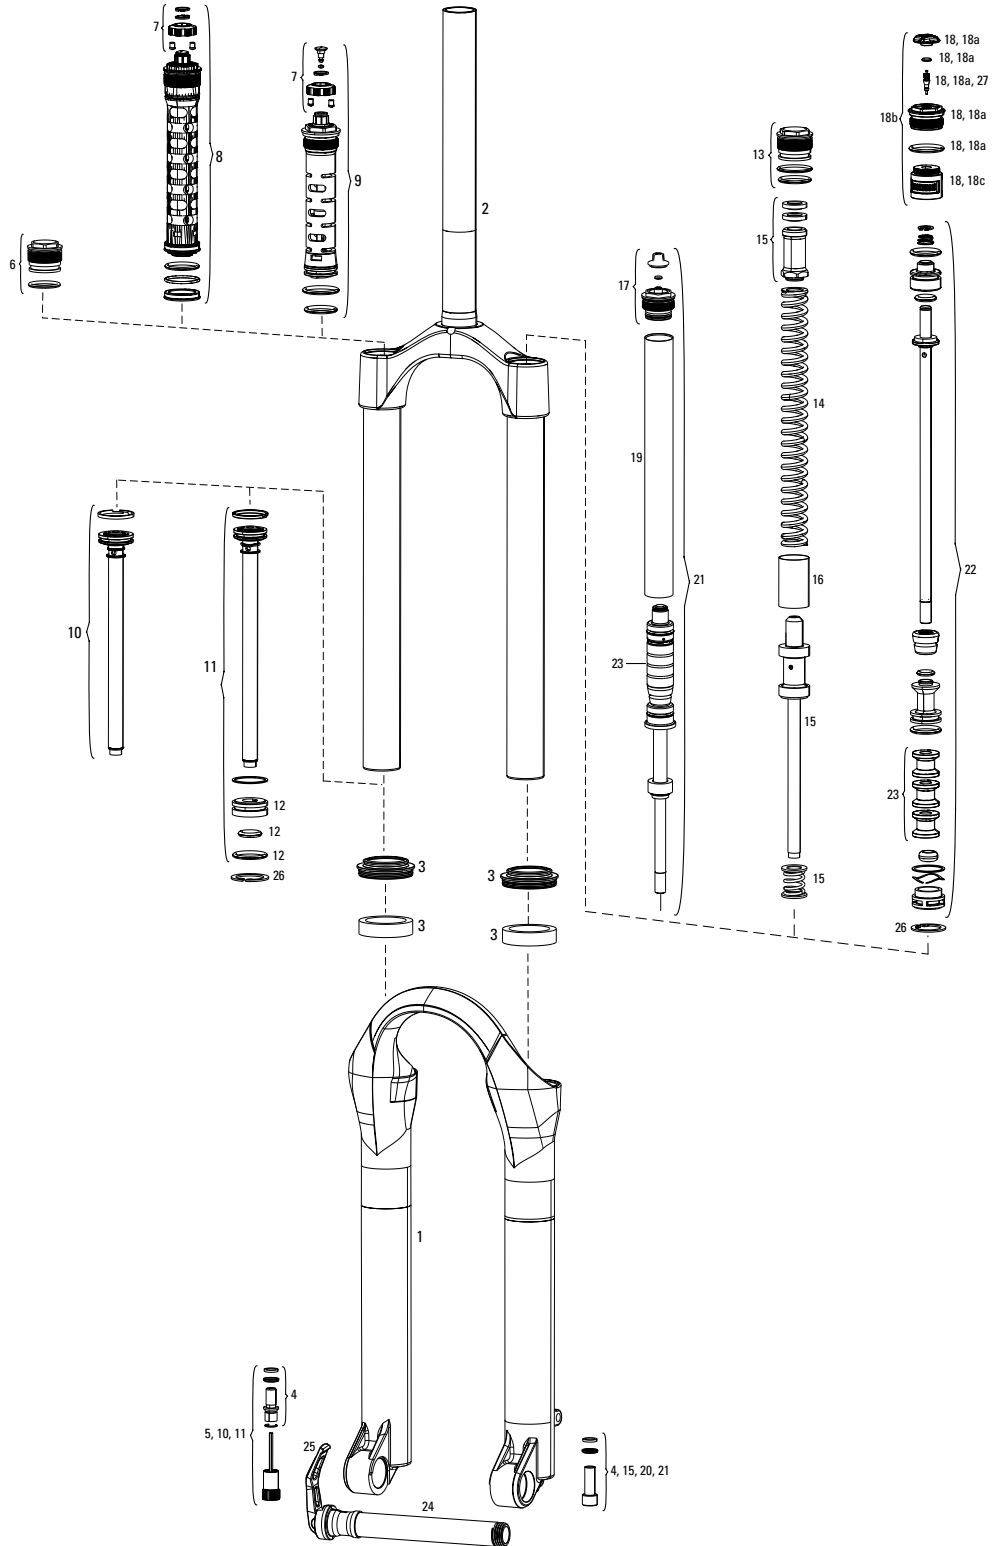

Note:

1. Full service kits include replaceable o-rings, glide rings, retaining rings, crush washers, crush washer retainers and shaft bolts/nuts. All air service kits include replacement schrader valve cores. Not all service parts are pictured. All basic service kits include the following replaceable wear items: o-rings, glide rings, dust seals, and foam rings..
2. Please note top cap, compression damper and air spring kit requirements for steel and aluminum upper tubes.
3. Decal and Maxel pages can be found in back of the catalog.