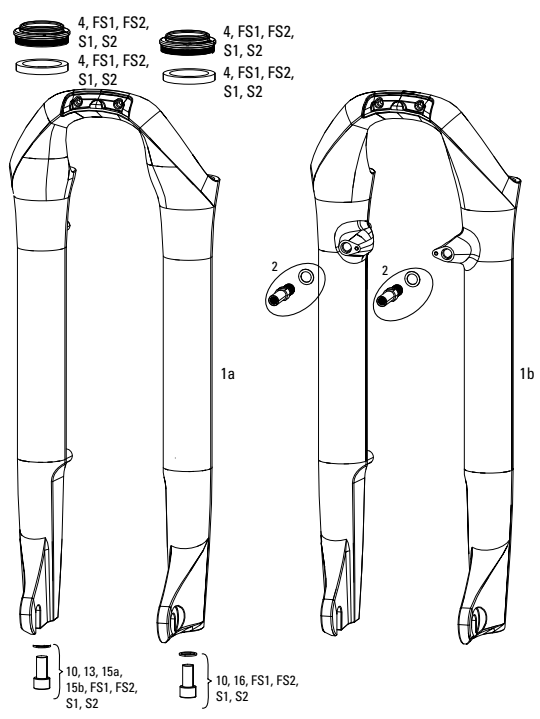

PARAGON A1 (2015-2016)

Note:

1. Full service kits include replaceable o-rings, glide rings, retaining rings, crush washers, crush washer retainers and shaft bolts/nuts. All basic service kits include the following replaceable wear items: o-rings, glide rings, dust seals, and foam rings.
2. All lower legs include bushings, foam rings and dust seals installed.
3. Paragon lower legs are only available in Post Mount or Disc Brake variants; not both together.
4. Decal pages can be found in back of the catalog.