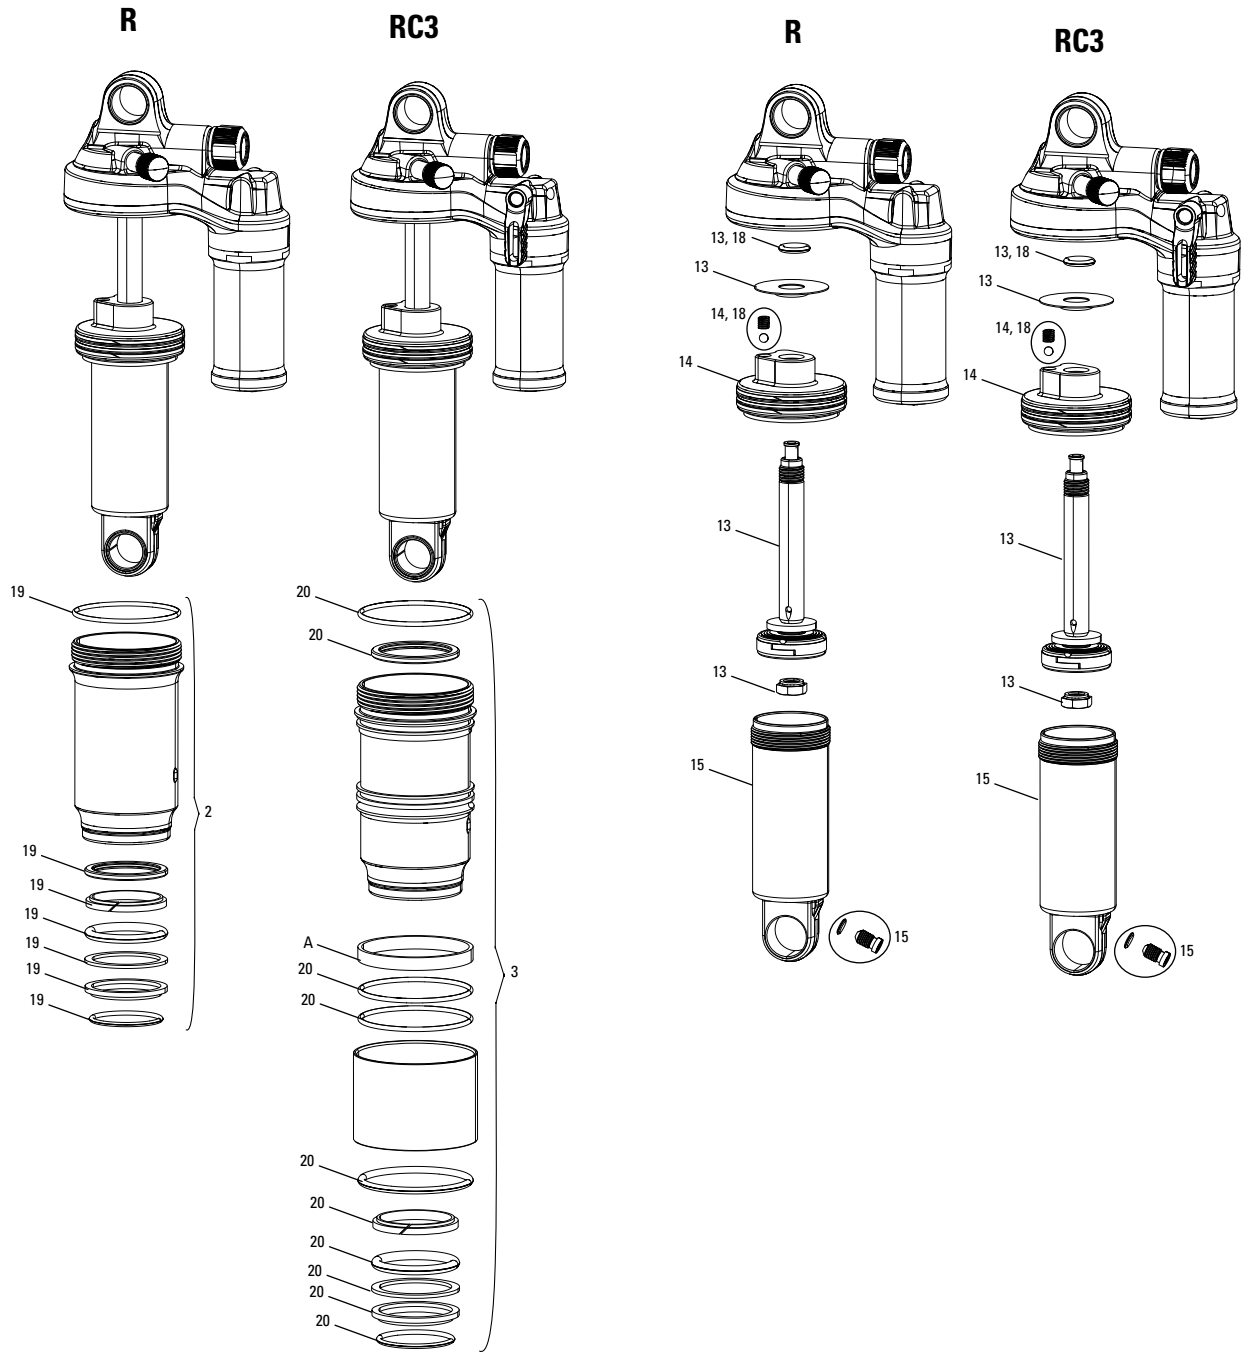

**Note:**

1. All 2011-2013 Monarch Plus shocks are compatible with 2011-2013 standard and high-volume air can assemblies; air can includes all seals installed.
2. Use "1/2"x1/2" Rear Shock Bushing/Mount Hardware Tool" to remove and install eyelet bushing and mounting hardware.