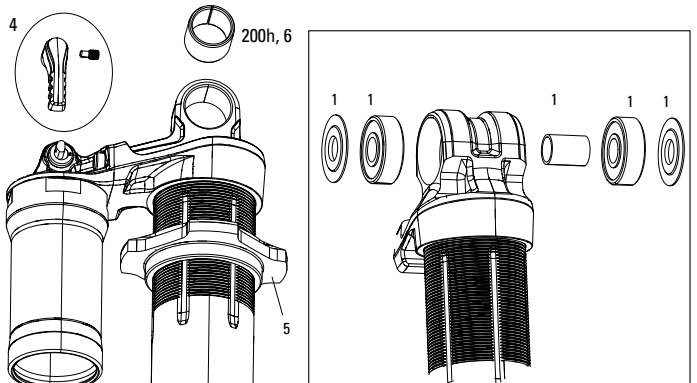

No.	Part Number	Description
SERVICE		
50h	00.4315.032.615	50 hour Service Kit (includes air can seals, piston seal, glide rings) - Deluxe/Super Deluxe (2017+)
200h	00.4315.032.616	200 hour/1 year Service Kit (includes air can seals, piston seal, glide rings, IFP seals) - Deluxe (2017+)
AIR CAN		
1	11.4118.033.033	Air Can Metric Solo Air Black 145/170X35 (includes decals) -Deluxe (2017+)
1	11.4118.033.034	Air Can Metric Solo Air Black 165/190X37.5-45 (includes decals) - Deluxe/Super Deluxe (2017+)
1	11.4118.033.035	Air Can Metric Solo Air Black 185/210X47.5-55 (includes decals) - Deluxe/Super Deluxe (2017+)
1	11.4118.033.036	Air Can Metric Solo Air Black 205/230X57.5-65 (includes decals) - Deluxe/Super Deluxe (2017+)
1	11.4118.033.037	Air Can Metric DebonAir Black 165/190X37.5-45 (includes decals) - Deluxe/Super Deluxe (2017+)
1	11.4118.033.038	Air Can Metric DebonAir Black 185/210X47.5-55 (includes decals) - Deluxe/Super Deluxe (2017+)
1	11.4118.033.039	Air Can Metric DebonAir Black 205/230X57.5-65 (includes decals) - Deluxe/Super Deluxe (2017+)
TOOLS/GREASE/FLUIDS		
ns	11.4115.094.010	Lubricant, Rear Shock Air Can, Maxima 15W 50, 1 Liter Bottle
ns	00.4318.008.002	Grease Rockshox Dynamic Seal Grease (PTFE) 1oz - Recommended for Service of Rear Shocks
ns	11.4315.004.020	RockShox Suspension Oil, 3wt 16oz Bottle - Rear Shock Damper/Charger Damper
ns	11.4315.021.050	RockShox Suspension Oil, 3wt 120ml Bottle - Rear Shock Damper/Charger Damper
2	00.4315.027.010	Air Valve Adapter Tool - RockShox Rear Shocks
3	00.4115.154.020	Rear Shock Vise blocks, 3 Hole for RockShox Monarch/Vivid/Vivid Air/Reverb
4	00.4118.013.000	Rear Shock Body Vise blocks, RockShox Monarch
5	00.4315.026.010	1/2"x1/2" Rear Shock Bushing Tool (Eyelet/SealHead) RockShox
ns	00.4315.023.010	High-Pressure Fork/Shock Pump (300 psi Max) RockShox
ns	00.4315.023.030	High-Pressure Fork/Shock Pump (600 psi Max) RockShox
ns	00.4315.023.040	High-Pressure Fork/Shock Pump (300 psi Max) RockShox DigitalGauge
ns	00.4315.022.010	Schrader Valve Removal Tool Rockshox
6	11.4115.107.070	Compression Knob - Super Deluxe A1 (2017+)
7	11.4308.327.002	Schrader Valve Core Qty 2
8	11.4118.046.000	Rear Shock Bearing with Spacers (Includes bearings and spacers for BR eyelets) - Deluxe/Super Deluxe BR (2017+)
9	11.4115.013.000	Rear Shock Eyelet Bushing 1/2"X1/2" Qty 2
TUNE ASSEMBLIES		
10	11.4118.042.001	Volume Reducer Kit (Includes volume reducers, qty 3) - SuperDeluxe/ Deluxe (2017+)
11	11.4118.023.052	Tune Assy, Monarch Plus Reb-Low/Comp-Low (CF-80lbs), LF-320, B1
11	11.4118.023.056	Tune Assy, Monarch Plus Reb-Mid/Comp-Low (CF-80lbs), LF-320, B1
11	11.4118.023.057	Tune Assy, Monarch Plus Reb-Mid/Comp-Mid (CF-97lbs), LF-320, B1
11	11.4118.023.058	Tune Assy, Monarch Plus Reb-Mid/Comp-High (CF-110lbs), LF-320, B1
11	11.4118.023.061	Tune Assy, Monarch Plus Reb-High/Comp-High (CF-110lbs), LF-320, B1
DAMPER BODY		
12a	11.4118.048.011	Damper Body/IFP, Standard Eyelet 62.5mm (Includes damper body, IFP, valve core and caps) - Deluxe A1/ Super Deluxe A1 (2017+)
12a	11.4118.048.010	Damper Body/IFP, Standard Eyelet 60mm (Includes damper body,IFP, valve core and caps) - Deluxe A1/ Super Deluxe A1 (2017+)
12a	11.4118.048.009	Damper Body/IFP, Standard Eyelet 57.5mm (Includes damper body, IFP, valve core and caps) - Deluxe A1/ Super Deluxe A1 (2017+)
12a	11.4118.048.008	Damper Body/IFP, Standard Eyelet 55mm (Includes damper body,IFP, valve core and caps) - Deluxe A1/ Super Deluxe A1 (2017+)
12a	11.4118.048.007	Damper Body/IFP, Standard Eyelet 52.5mm (Includes damper body, IFP, valve core and caps) - Deluxe A1/ Super Deluxe A1 (2017+)
12a	11.4118.048.006	Damper Body/IFP, Standard Eyelet 50mm (Includes damper body,IFP, valve core and caps) - Deluxe A1/ Super Deluxe A1 (2017+)
12a	11.4118.048.005	Damper Body/IFP, Standard Eyelet 47.5mm (Includes damper body, IFP, valve core and caps) - Deluxe A1/ Super Deluxe A1 (2017+)
12a	11.4118.048.004	Damper Body/IFP, Standard Eyelet 45mm (Includes damper body,IFP, valve core and caps) - Deluxe A1/ Super Deluxe A1 (2017+)
12a	11.4118.048.003	Damper Body/IFP, Standard Eyelet 42.5mm (Includes damper body, IFP, valve core and caps) - Deluxe A1/ Super Deluxe A1 (2017+)
12a	11.4118.048.002	Damper Body/IFP, Standard Eyelet 40mm (Includes damper body,IFP, valve core and caps) - Deluxe A1/ Super Deluxe A1 (2017+)
12a	11.4118.048.001	Damper Body/IFP, Standard Eyelet 37.5mm (Includes damper body, IFP, valve core and caps) - Deluxe A1/ Super Deluxe A1 (2017+)
12a	11.4118.048.000	Damper Body/IFP, Standard Eyelet 35mm (Includes damper body,IFP, valve core and caps) - Deluxe A1/ Super Deluxe A1 (2017+)
12b	11.4118.048.025	Damper Body/IFP, Bearing Eyelet 65mm (Includes damper body,IFP, valve core and caps) - Deluxe A1/ Super Deluxe A1 (2017+)
12b	11.4118.048.024	Damper Body/IFP, Bearing Eyelet 62.5mm (Includes damper body, IFP, valve core and caps) - Deluxe A1/ Super Deluxe A1 (2017+)
12b	11.4118.048.023	Damper Body/IFP, Bearing Eyelet 60mm (Includes damper body,IFP, valve core and caps) - Deluxe A1/ Super Deluxe A1 (2017+)
12b	11.4118.048.022	Damper Body/IFP, Bearing Eyelet 57.5mm (Includes damper body, IFP, valve core and caps) - Deluxe A1/ Super Deluxe A1 (2017+)
12b	11.4118.048.021	Damper Body/IFP, Bearing Eyelet 55mm (Includes damper body,IFP, valve core and caps) - Deluxe A1/ Super Deluxe A1 (2017+)
12b	11.4118.048.020	Damper Body/IFP, Bearing Eyelet 52.5mm (Includes damper body, IFP, valve core and caps) - Deluxe A1/ Super Deluxe A1 (2017+)

SUPER DELUXE COIL RC A1 (2018)