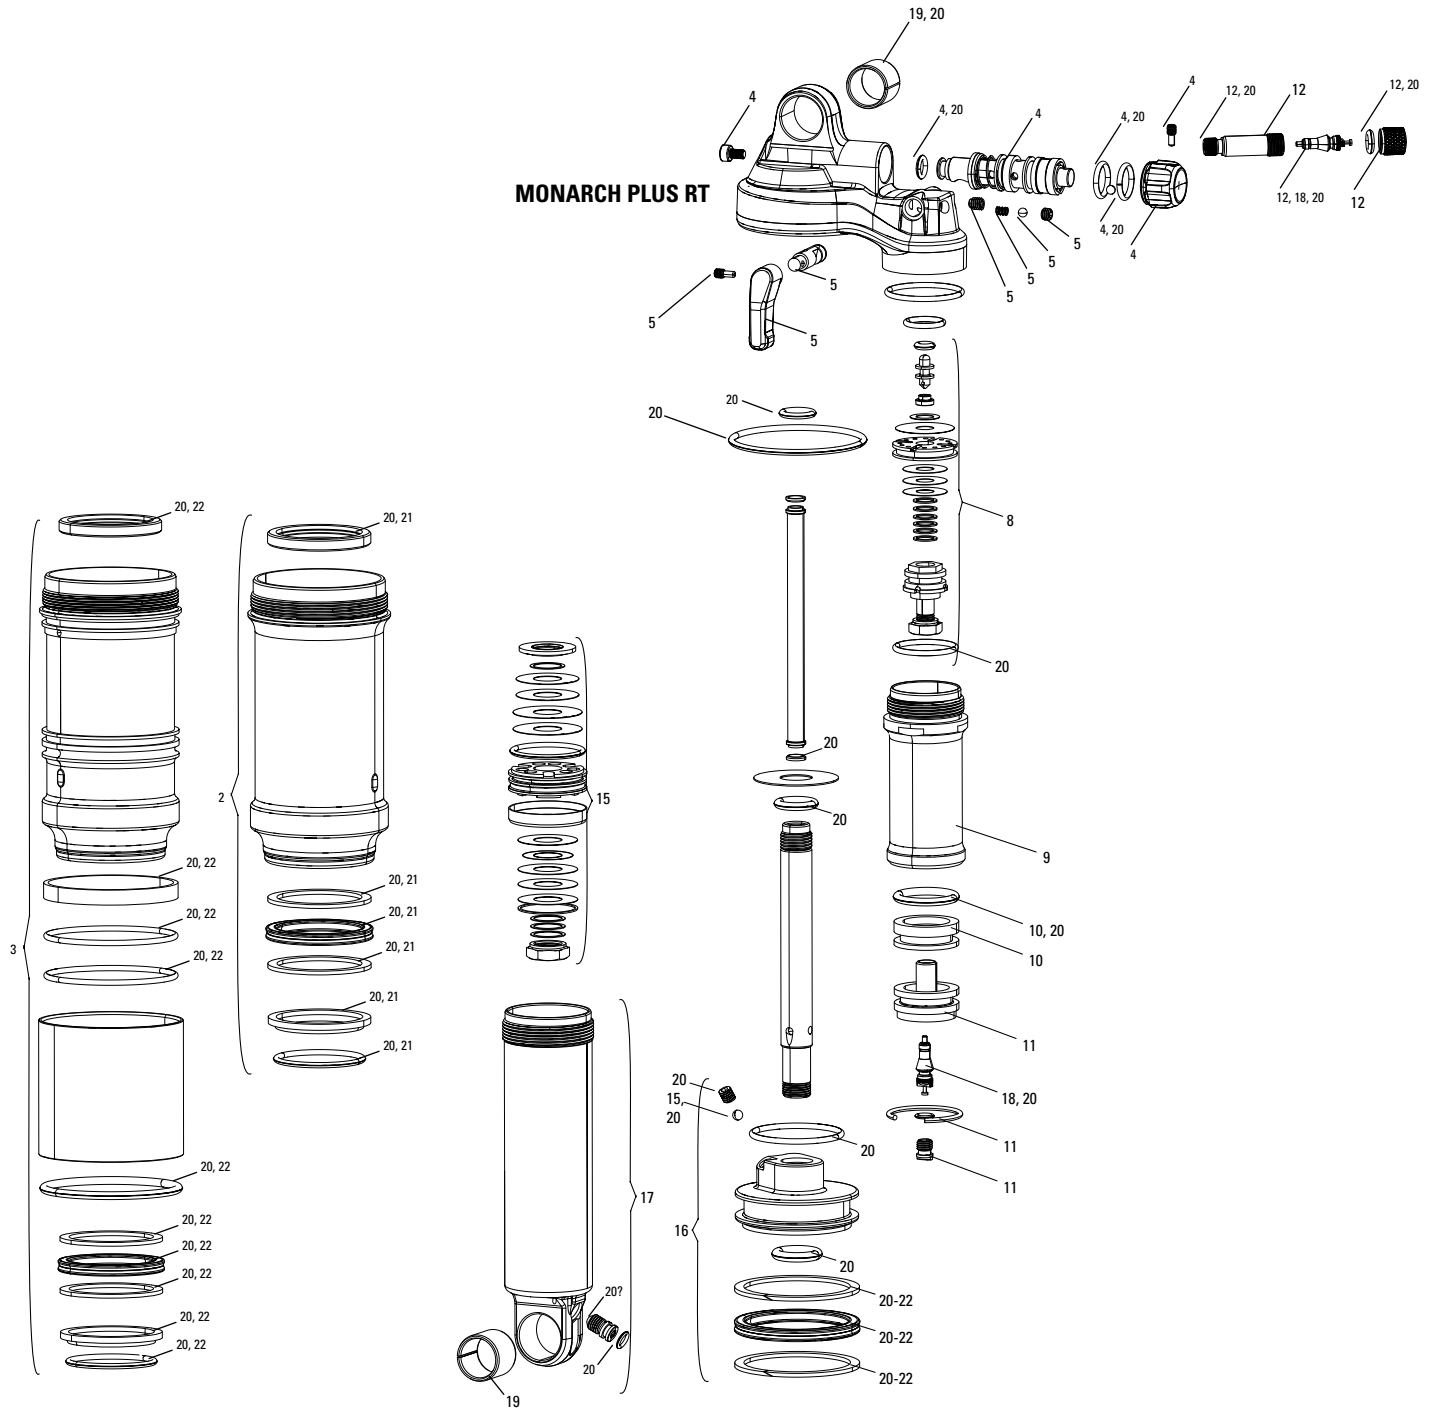

MONARCH PLUS B1-B3 (2014-2018)

MONARCH PLUS RT

MONARCH PLUS B1-B3 (2014-2018)