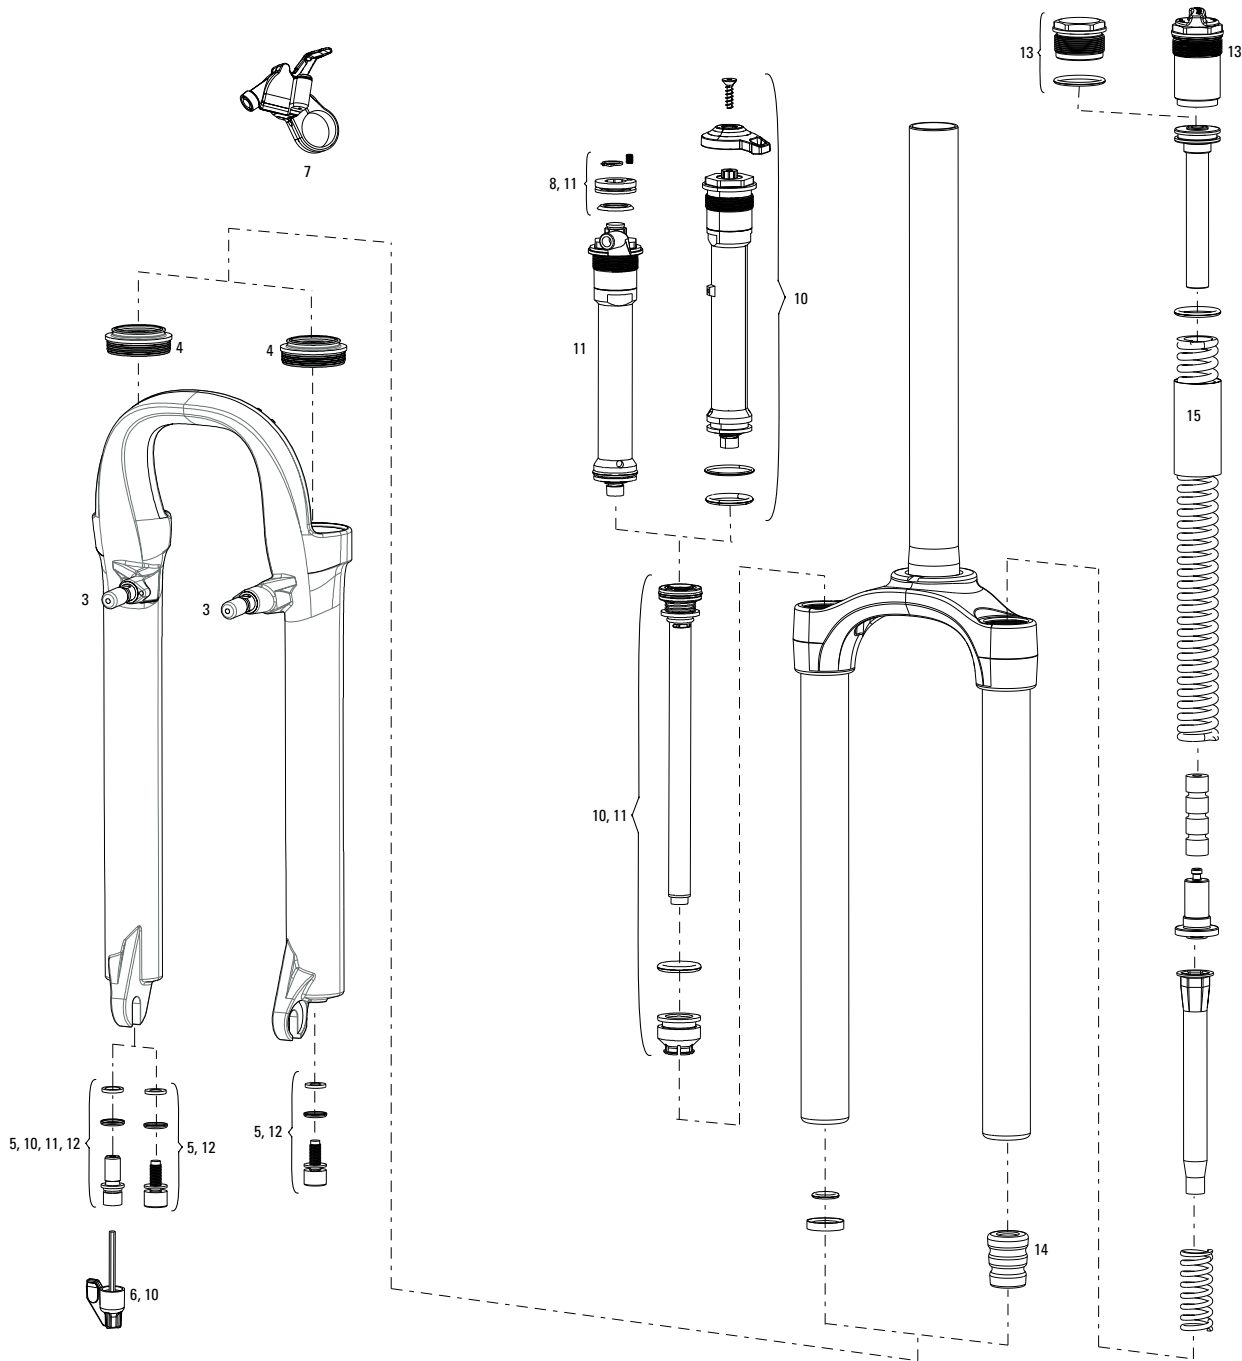

Note:

1. All lower legs include bushings, foam rings and dust seals installed.
2. Decal pages can be found in back of the catalog.

No.	Part Number	Description
3	11.4015.038.000	Dart Brake Post Qty 2
4	11.4307.250.000	Pilot/SID Dust Seal Kit
5	11.4310.465.000	Fork Shaft Bolt Kit
6	11.4015.390.000	HC2 Rebound Adjust Knob Flag NEW (both short and long)
7	11.4308.848.000	PopLoc Lever Left (17mm cable pull, not compatible with 2013+ Motion Control)
7	11.4309.207.000	PopLoc Lever Right (17mm cable pull, not compatible with 2013+ Motion Control)
ns	11.4308.849.000	PopLoc Adjust Lever Left (17mm cable pull, not compatible with 2013+ Motion Control)
ns	11.4309.208.000	PopLoc Adjust Lever Right (17mm cable pull, not compatible with 2013+ Motion Control)
8	11.4018.011.000	Remote Spool/Cable Clamp Kit XC28 (17mm Pull Damper, PopLoc/pre-2013 PushLoc only) 2013-2015
10	11.4018.009.000	Damper Internals Right Turnkey XC28 29 80-100 Crown
11	11.4018.009.001	Damper Internals Right Turnkey XC28 29 80-100 Remote17mm (use with PopLoc)
10	11.4018.009.002	Damper Internals Right Turnkey XC28 26 80-120 Crown
11	11.4018.009.003	Damper Internals Right Turnkey XC28 26 80-120 Remote17mm (use with PopLoc)
12	11.4015.032.000	Dart 1 Shaft Kit (80mm/100mm)
13	11.4015.234.000	Dart/Judy Top Cap Kit (Aluminum Pre-Load & Non Adjust) 28mm
15	11.4309.336.000	Coil Spring Isolator Kit Qty 3
ns	11.4015.210.000	Dart Service Kit
ns	11.4309.073.000	Kit Disk Brake Cable Accessory
ns	11.4315.021.020	RockShox Suspension Oil, 5wt, 120ml Bottle - Fork Damper
ns	11.4015.354.010	RockShox Suspension Oil, 5wt, 1 Liter Bottle - Fork Damper
ns	11.4315.021.040	RockShox Suspension Oil, 15wt, 120ml Bottle - Lower Legs
ns	11.4015.354.030	RockShox Suspension Oil, 15wt, 1 Liter Bottle - Lower Legs
ns	00.4318.008.000	Grease SRAM Butter 20ml Syringe, Friction Reducing Grease by Slickoleum - Recommended for X0/Rise XX/Roam 40, 30/Rail 40/Rise 60 B1/ Hub Pawls, RockShox Forks and Reverb Service
ns	00.4318.008.001	Grease SRAM Butter 1oz Container, Friction Reducing Grease by Slickoleum - Recommended for X0/Rise XX/Roam 40, 30/Rail 40/Rise 60 B1/ Hub Pawls, RockShox Forks and Reverb Service