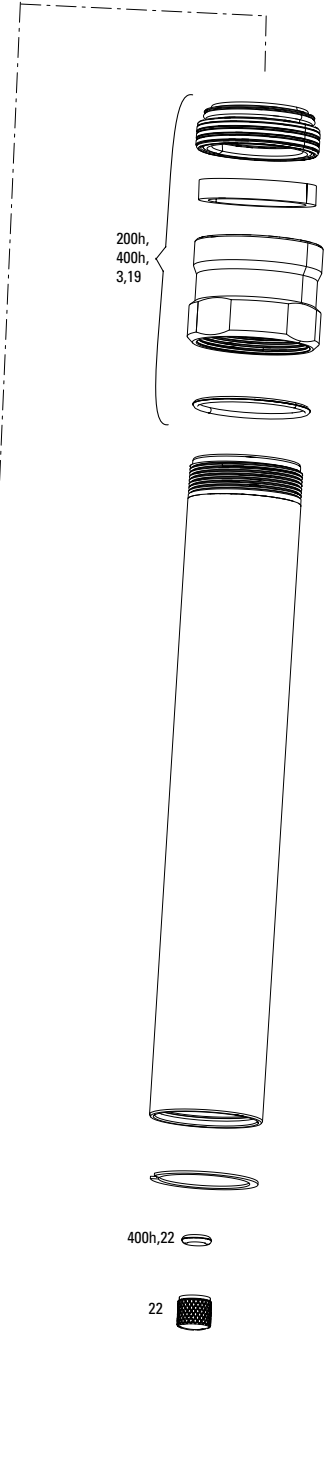

REVERB B1 (2017-2018)

REVERB B1 (2017-2018)

SPARES