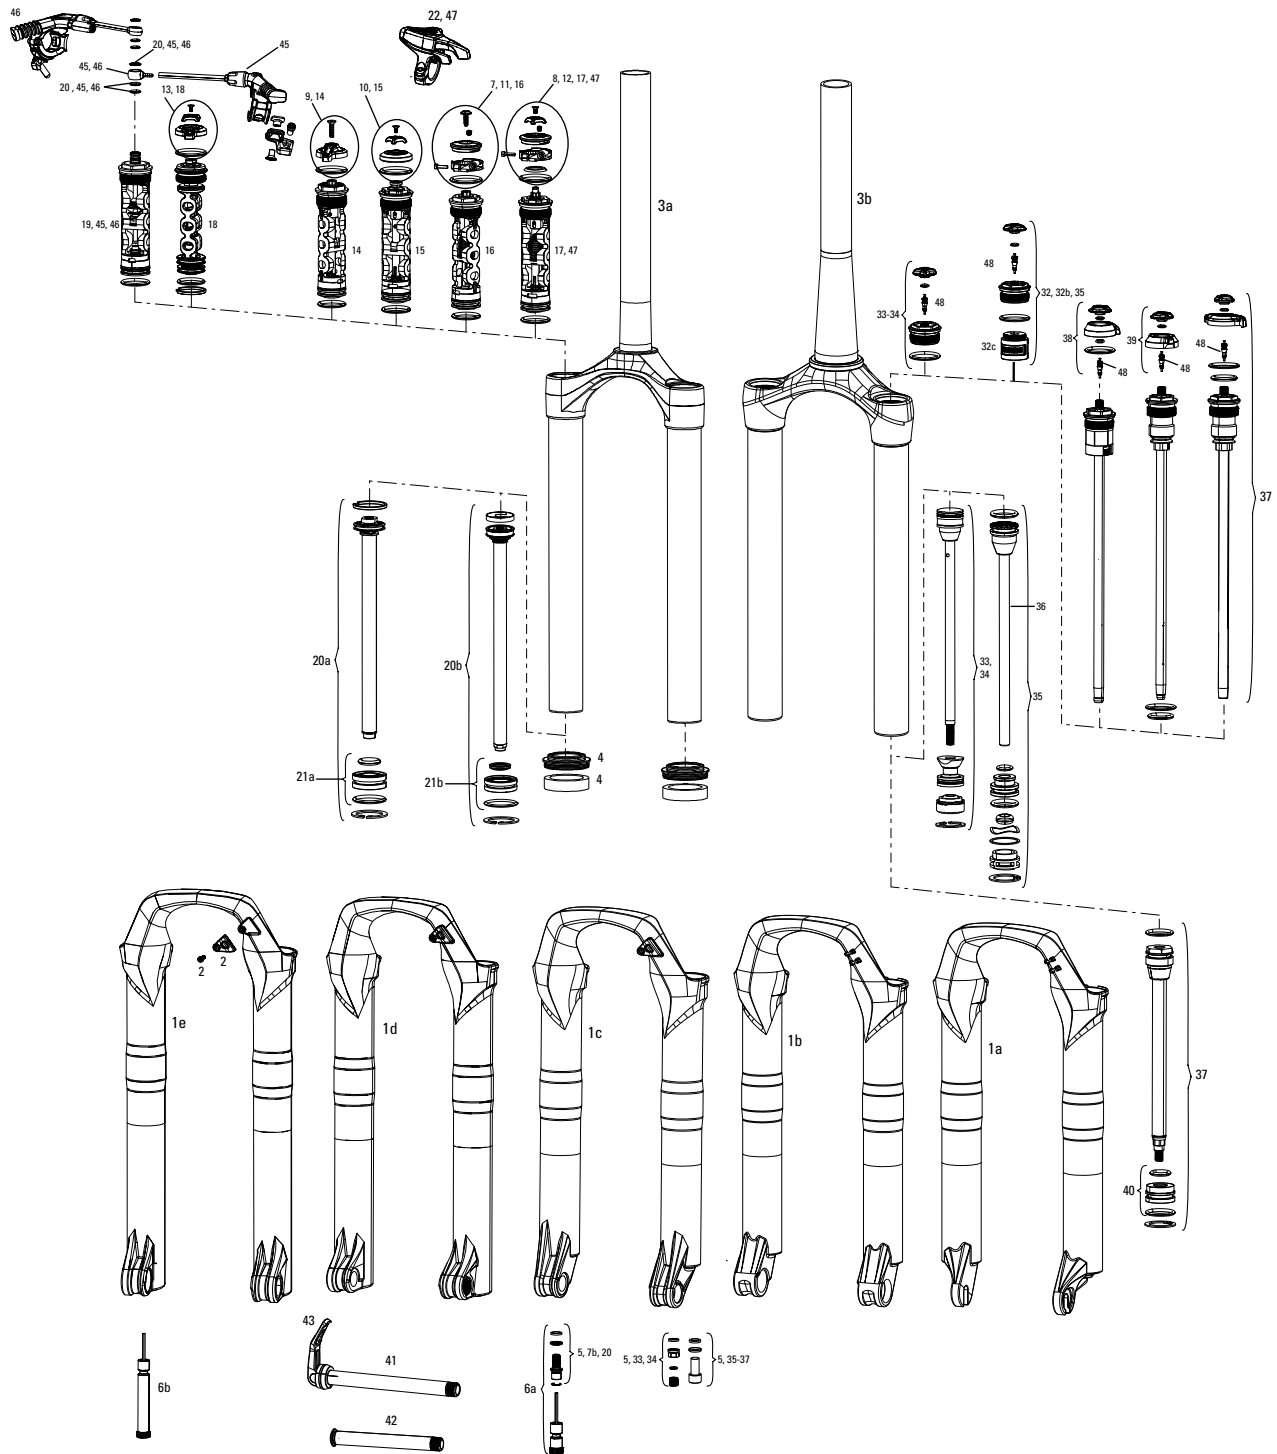

Note:

IMPORTANT - 2010+ Revelation: 150mm air spring assembly NOT compatible with 2006-2009 Revelation forks.

1. Full service kits include replaceable rebound damper sealheads, o-rings, glide rings, retaining rings, crush washers, crush washer retainers and shaft bolts/nuts. All air service kits include replacement schrader valve cores. Not all service parts are pictured. All basic service kits include the following replaceable wear items: o-rings, glide rings, dust seals, and foam rings.

2. Rebound damper and spring shaft kits include crush washers, crush washer retainers and shaft bolts, as well as upper tube retaining rings and rebound adjuster knob.

3. Convert from Crown Adjust to Remote Adjust: Use upgrade kits.

4. Solo Air internals require Solo Air CSU; Solo Air internals are not compatible with Dual Air CSU. Dual Air internals require Dual Air CSU; Dual Air internals are not compatible with Solo Air CSU.

6. 2011-2012 XLoc remote uses 2.5wt suspension fluid. 2013+ XLoc remote uses Reverb hydraulic fluid. Use fluid indicated on fork top cap.