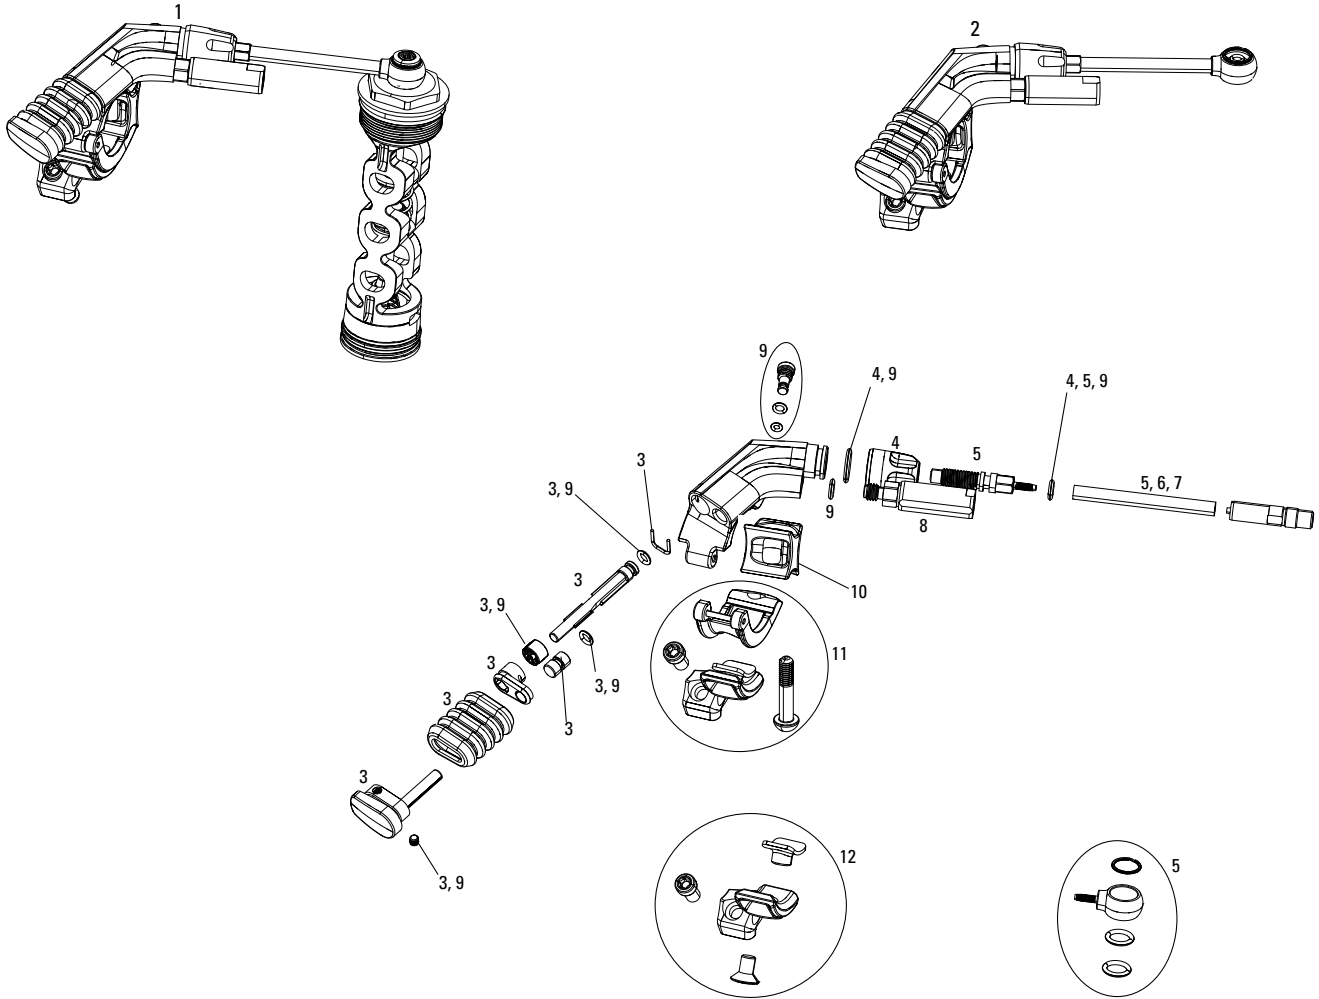

XLOC FULL SPRINT (A1/2014-2016)

No.	Part Number	Description
1	00.4318.004.001	Remote Upgrade Kit - XLoc Full Sprint - Includes Motion Control X DNA comp damper, rear shock hydraulic hose, bleed syringes, Left, MMX, Black - SIDB (2011-2016)
1	00.4318.004.002	Remote Upgrade Kit - XLoc Full Sprint - Includes Motion Control X DNA comp damper, rear shock hydraulic hose, bleed syringes, Right, MMX, Black - SIDB (2011-2016)
1	00.4318.004.003	Remote Upgrade Kit - XLoc Full Sprint - Includes Motion Control X DNA comp damper, rear shock hydraulic hose, bleed syringes, Left, MMX, Black - Revelation (2010-2016)
1	00.4318.004.004	Remote Upgrade Kit - XLoc Full Sprint - Includes Motion Control X DNA comp damper, rear shock hydraulic hose, bleed syringes, Right, MMX, Black - Revelation (2010-2016)
2	11.4315.013.070	Remote XLoc Full Sprint Left Gold Adjuster (includes hose/banjo)
2	11.4315.013.080	Remote XLoc Full Sprint Right Gold Adjuster (includes hose/banjo)
3	11.4318.007.000	Button/Boot/Master Piston Assembly, XLoc Full Sprint, Gold Adjuster
4	11.4318.008.000	Floodgate Adjuster Assembly, XLoc Sprint/Full Sprint - GoldAdjuster 2014-2016
5	11.4018.060.000	Banjo/Hose/Hose Barb kit (includes retaining ring, banjo O-rings and hose barb O-ring) - XLoc
6	11.4015.434.030	Hydraulic Hose XLoc 500mm Qty 2 (use with Reverb fluid only) Sprint/Full Sprint, Gold Adjuster 2014-2016
7	11.4318.002.020	Hydraulic Hose/Barb/Compression Fitting XLoc Monarch XX FullSprint Connectamajig 2000mm Qty 1 (use with Reverb fluid only) B1
8	11.4318.005.000	Connectamajig Collar Suspension Black - Reverb/XLoc Full sprint
9	11.4318.006.010	XLoc Full Sprint Remote Service Kit (includes ratchet wheel and O-rings)
10	11.6818.001.000	Discrete Puck Hydraulic Remote (Spacer) For XLoc Remotes Qty2
12	11.5315.049.010	MMX/Shifter Mounting Bracket, Left - Elixir CR Mag/X0/XX, Stainless Hardware
12	11.5315.049.020	MMX/Shifter Mounting Bracket, Right - Elixir CR Mag/X0/XX, Stainless Hardware
ns	11.4315.011.030	ROCKSHOX Bleed Kit (XLoc/Totem) Qty 2 (includes two syringes and fittings, one torx tool)
ns	00.4318.007.001	RockShox Standard Bleed Kit (includes 2 Syringes/fittings, Reverb Hydraulic Fluid, 120ml Bottle new)
ns	11.4315.021.070	RockShox Reverb Hydraulic Fluid, 120ml Bottle - Reverb/Sprint Remote
ns	11.4015.354.040	RockShox Reverb Hydraulic Fluid, 1 Liter Bottle - Reverb/Sprint Remote