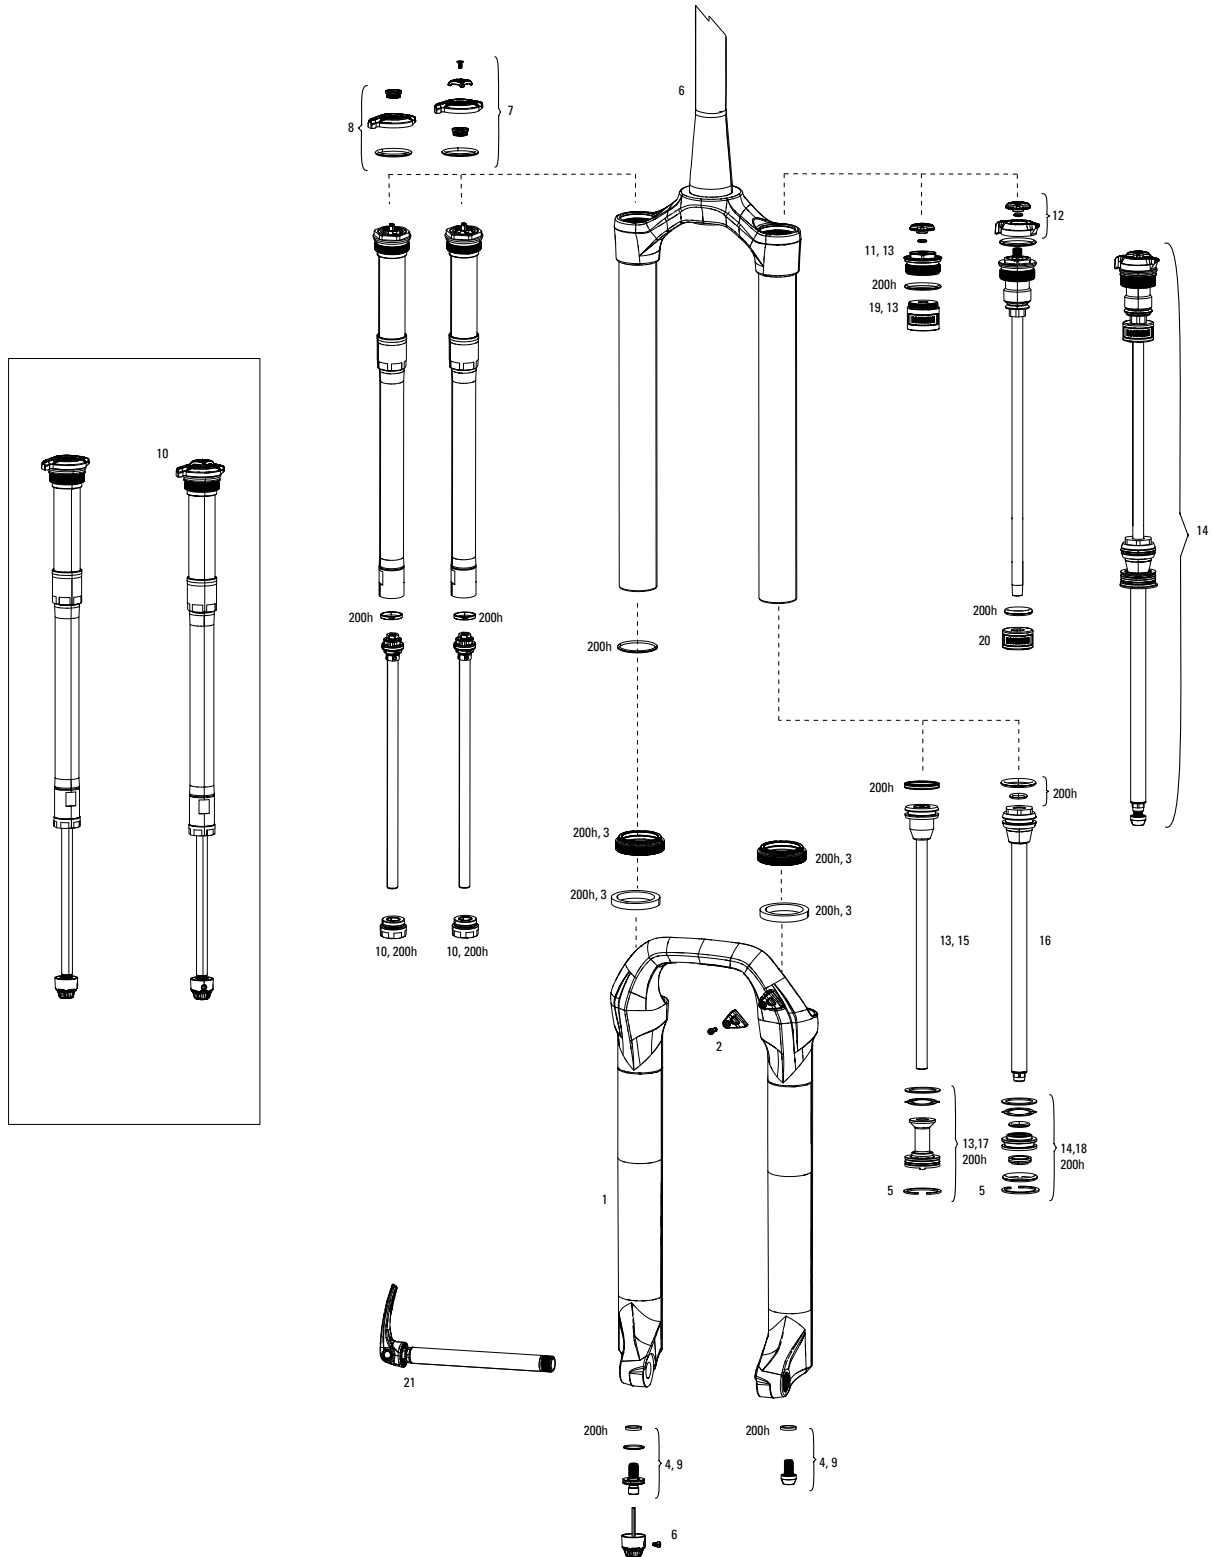

Note:

1. 200 Hour service kits include replaceable o-rings, glide rings, retaining rings, crush washers, and crush washer retainers. All air service kits include replacement schrader valve cores. A2. Charger damper fluid -use RockShox Rear Suspension Damping Fluid 3wt.
3. Charger lower leg lubricant - use RockShox Pike Suspension Oil, 0w-30.
4. Charger damper bleed - use Bleed fitting Charger Damper and RockShox Charger Damper Standard Bleed Kit.
5. For Travel Change and Bottomless Token options, see the respective pages in this catalog, listed in the Index.
6. Pike Solo Air CSU's do not come with gradients printed on the stanchion tubes.
7. Pike Boost Compatible threading for the top cap of the Charger Damper and Air Top Cap is specific to the Boost Compatible chassis.
8. Decal and Maxel pages can be found in back of the catalog.