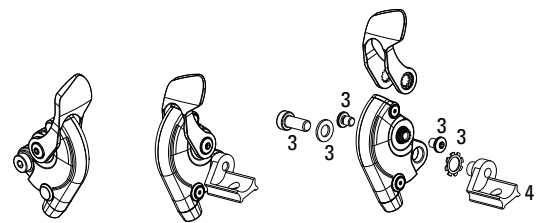

**ONELOC (2016-2017)**  
**PUSHLOC (2007-2012)/PUSHLOC (2013-2015)**

**OneLoc**

**2007-2012 PushLoc**

**2007-2012 PushLoc MatchMaker**

**2013-2015 PushLoc MatchMaker**

**Note:**

1. 2013-2015 PushLoc is right and left-specific and is compatible only with 2013+ Motion Control and Recon Gold TurnKey compression dampers. Cable pull = 10mm.
2. Pre-2013 PushLoc and PopLoc are compatible only with pre-2013 Motion Control compression dampers and is convertible to left and right vertical, and left and right horizontal. Cable pull = 17mm.
3. OneLoc is compatible with 2013+ Motion Control and Recon Gold TK dampers with 10mm cable pull and replaces PushLoc.