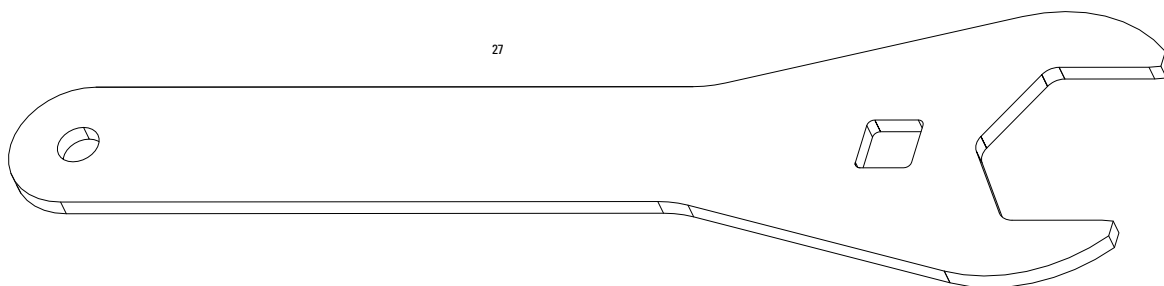

VIVID AIR B1-B3 (2014-2018)