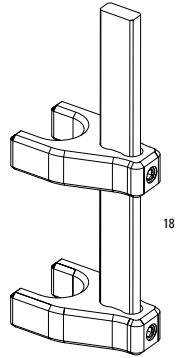

Note:

1. Not all service parts may be visible in exploded views. Vivid Service Kit includes all o-rings, seals, glide rings, ball bearings, and detent springs.
2. Eyelet/Shaft/Sealhead assembly (item 1) does not include spring retainer.
3. Use '1/2"x1/2" Rear Shock Bushing/Mount Hardware Tool' to remove and install eyelet bushing and mounting hardware.