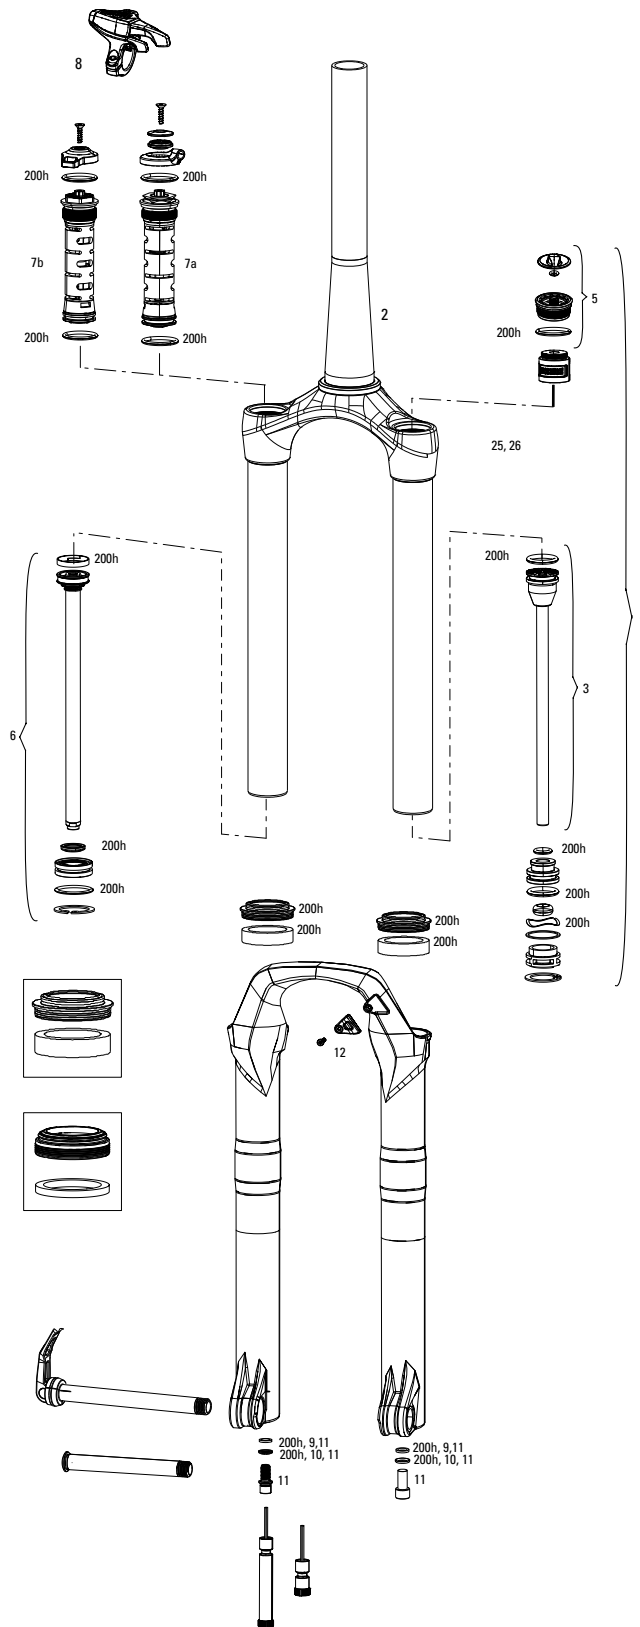

No.	Part Number	Description
SERVICE KITS		
200h	00.4315.032.635	200 hour/1 year Service Kit (includes dust seals, foam rings, o-ring seals) - Reba A7 130-150mm (Boost) (2018+)
200h	00.4315.032.634	200 hour/1 year Service Kit (includes dust seals, foam rings, o-ring seals) - Reba A7 130-150mm (Standard) (2018+)
LOWER LEG		
1	11.4018.006.187	Lower Leg Revelation 2915 Disc Black (decals not included) A1-A3 (2010-2016) Reba A7 130-150mm (2018+)
1	11.4018.006.189	Lower Leg Revelation 2915 Disc Diffusion Black (decals not included) A1-A3 (2010-2016) Reba A7 130-150mm (2018+)
1	11.4018.006.184	Lower Leg Revelation 27.5/650B, Maxle 15 Disc Black (decalsnot included) A1-A3 (2010-2016) Reba A7 130-150mm (2018+)
LOWER LEG - BOOST		
1	11.4018.006.254	Lower Leg Reba/Revelation 2927+ Boost™ 15X110 Disc Black (decals not included) - Revelation A5 (2017) Reba A7 130-150mm(2018+)
1	11.4018.006.255	Lower Leg Reba/Revelation 2927+ Boost™ 15X110 Disc DiffusionBlack (decals not included) - Revelation A5 (2017) Reba A7 130-150mm (2018+)
1	11.4018.006.186	Lower Leg Revelation 27.5/650B, Maxle 15 Disc Diffusion Black (decals not included) A1-A3 (2010-2016) Reba A7 130-150mm(2018+)
1	11.4018.006.315	Lower Leg Reba 27 Boost™ 15x110 Disc Black (decals not included) 150mm Max - Reba A7 130-150mm (2018+)
1	11.4018.006.317	Lower Leg Reba 27 Boost™ 15x110 Disc Diffusion Black (decalsnot included) 150mm Max - Reba A7 130-150mm (2018+)
CSU		
2	11.4018.008.531	CSU Reba Solo Air 27 150mm Max Aluminum Taper Black (no gradients) - Reba A7 130-150mm (2018+)
2	11.4018.008.533	CSU Reba Solo Air 27 150mm Max Aluminum Taper Diffusion Black (no gradients) - Reba A7 130-150mm (2018+)
2	11.4018.008.537	CSU Reba Solo Air 29 150mm Max Aluminum Taper Black (no gradients) - Reba A7 130-150mm (2018+)
2	11.4018.008.539	CSU Reba Solo Air 29 150mm Max Aluminum Taper Diffusion Black (no gradients) - Reba A7 130-150mm (2018+)
CSU - BOOST		
2	11.4018.008.543	CSU Reba Solo Air 27 Boost™ 15x110 150mm Max Aluminum TaperBlack (no gradients) - Reba A7 130-150mm (2018+)
2	11.4018.008.545	CSU Reba Solo Air 27 Boost™ 15x110 150mm Max Aluminum TaperDiffusion Black (no gradients) - Reba A7 130-150mm (2018+)
2	11.4018.008.549	CSU Reba Solo Air 29 Boost™ 15x110 150mm Max Aluminum TaperBlack (no gradients) - Reba A7 130-150mm (2018+)
2	11.4018.008.551	CSU Reba Solo Air 29 Boost™ 15x110 150mm Max Aluminum TaperDiffusion Black (no gradients) - Reba A7 130-150mm (2018+)
SPRING INTERNALS		
3	11.4018.026.027	Air Shaft Solo Air - Revelation (130mm 29/27) Reba A7 130-150mm (2018+)
3	11.4018.026.026	Air Shaft Solo Air - Revelation (140mm 29/27) Reba A7 130-150mm (2018+)
3	11.4018.026.025	Air Shaft Solo Air - Revelation (150mm 27) Reba A7 130-150mm(2018+)
4	11.4018.010.229	Spring Internals Left Reba 27.5/29 150 Solo Air (includes top cap, solo air spring and air tube, shaft bolt) - Reba A7 130-150mm (2018+)
4	11.4018.010.228	Spring Internals Left Reba 27.5/29 140 Solo Air (includes top cap, solo air spring and air tube, shaft bolt) - Reba A7 130-150mm (2018+)
4	11.4018.010.227	Spring Internals Left Reba 27.5/29 130 Solo Air (includes top cap, solo air spring and air tube, shaft bolt) - Reba A7 130-150mm(2018+)
5	11.4018.012.011	Air Top Cap, Solo Air 32mm Spline Black (Includes top cap and valve cover, uses cassette tool) - SID B1 (2017+) Reba A7(2018+)
DAMPER INTERNALS		
6	11.4018.025.021	Rebound Damper and Seal Head Assembly/Shaft Bolt- RevelationA5 (2017+) Reba A7 130-150mm (2018+)
7a	11.4015.544.430	Compression Damper, Motion Control, Oneloc Remote compatible(includes remote spool and cable clamp) - Reba A7 130-150 (2018+)
7b	11.4015.544.090	Compression Damper, Motion Control DNA, Crown Adjust - Revelation RL (includes compression knob) A1-A3 (2012-2016) Reba(2009-2011)
8	00.4318.002.009	Remote - OneLoc Left/above, Right/below 10mm, Remote Only (includes remote, cable&housing)-SID,Reba,Revelation,Bluto,Sektor,ReconGold(2013-2017)
8	00.4318.002.010	Remote - OneLoc Right/above, Left/below 10mm, Remote Only (includes remote, cable&housing)-SID,Reba,Revelation,Bluto,Sektor,ReconGold(2013-2017)
SPARES		
9	11.4015.259.000	Crush Washer 8mm, Qty 50
10	11.4015.260.000	Crush Washer Retainer, Qty 50
11	11.4310.465.000	Fork Shaft Bolt Kit
12	11.4015.534.010	Hydraulic Hose Clamp, Lower Leg
TOOLS/GREASE/FLUIDS		
ns	00.4318.012.003	Suspension Top Cap/Cassette Tool (for SRAM/Shimano Cassettes) - SID, Paragon
ns	00.4315.023.010	High-Pressure Fork/Shock Pump (300 psi Max) RockShox
ns	00.4315.022.010	Schrader Valve Removal Tool Rockshox
ns	11.4315.021.020	RockShox Suspension Oil, 5wt, 120ml Bottle - Fork Damper
ns	11.4015.354.010	RockShox Suspension Oil, 5wt, 1 Liter Bottle - Fork Damper
ns	11.4315.021.040	RockShox Suspension Oil, 15wt, 120ml Bottle - Lower Legs
ns	11.4015.354.030	RockShox Suspension Oil, 15wt, 1 Liter Bottle - Lower Legs
ns	00.4318.008.000	Grease SRAM Butter 20ml Syringe, Friction Reducing Grease bySlickoleum - Recommended for X0/Rise XX/Roam 40, 30/Rail 40/Rise 60 B1/ Hub Pawls, RockShox Forks and Reverb Service
ns	00.4318.008.001	Grease SRAM Butter 1oz Container, Friction Reducing Grease by Slickoleum - Recommended for X0/Rise XX/Roam 40, 30/Rail 40/Rise 60 B1/ Hub Pawls, RockShox Forks and Reverb Service