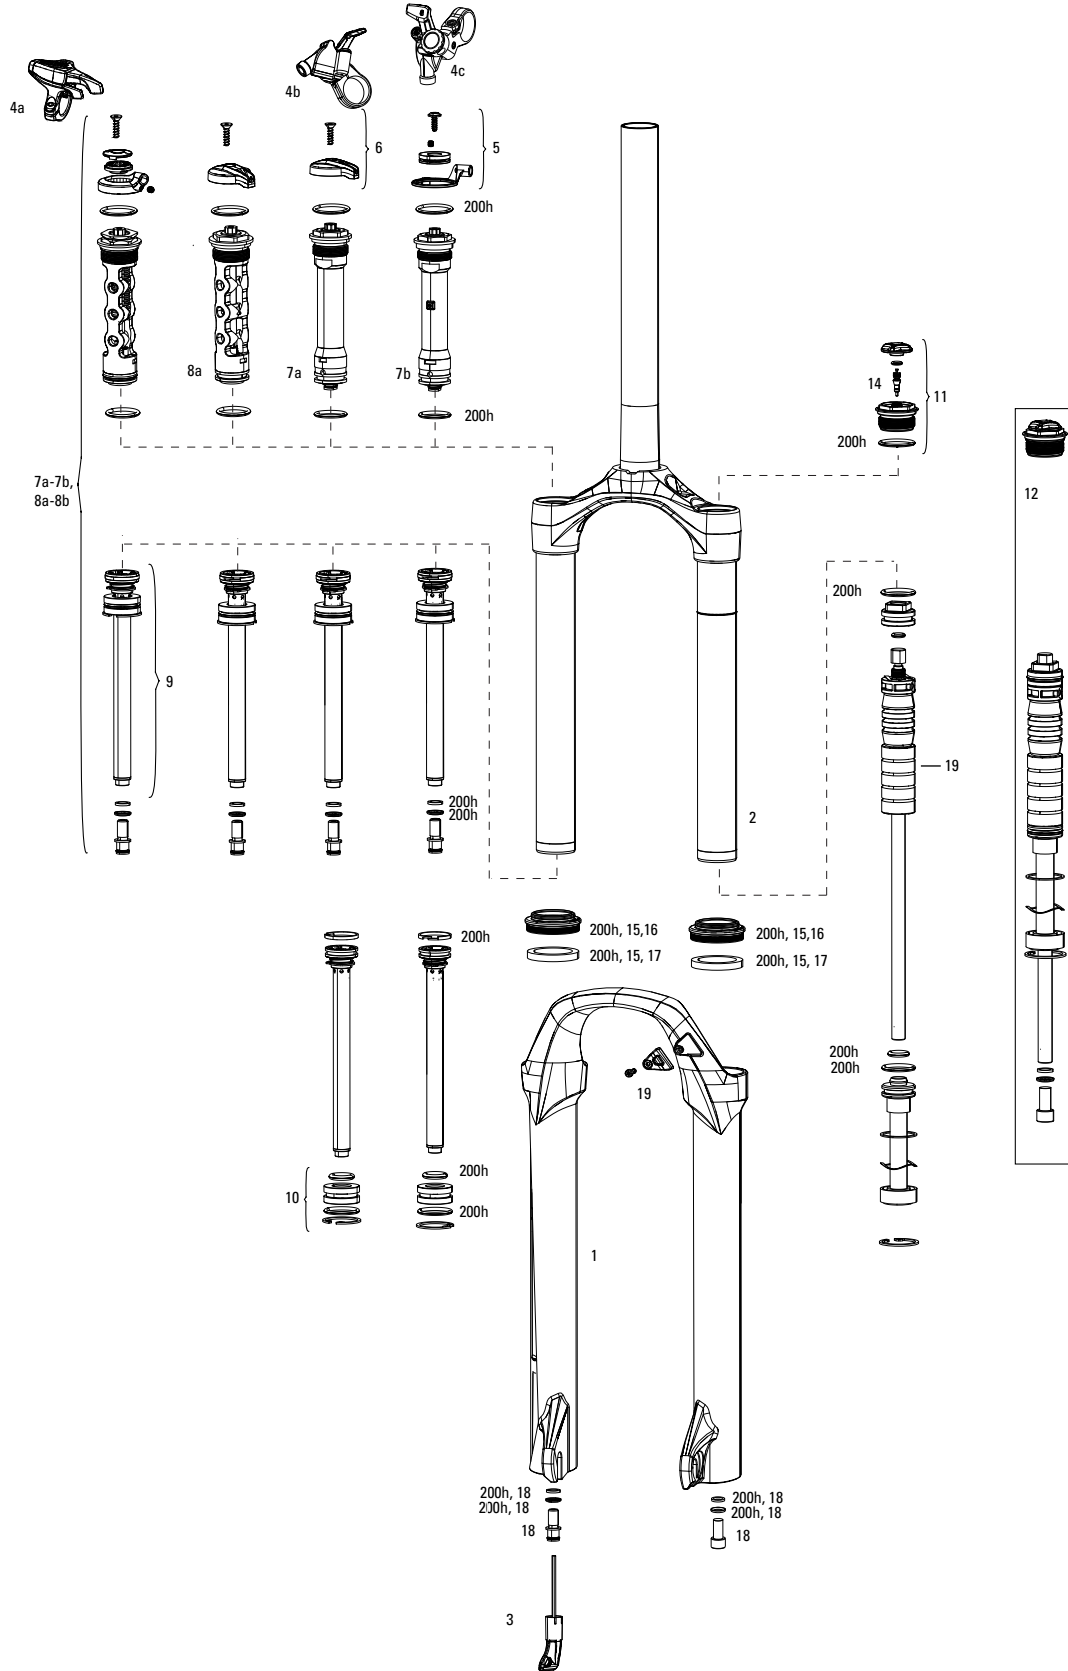

30 GOLD TK A1 (2014-2016) RL A1 (2018+)

Note:

1. Full service kits include replaceable o-rings, glide rings, retaining rings, crush washers, crush washer retainers and shaft bolts/nuts. All basic service kits include the following replaceable wear items: o-rings, glide rings, dust seals, and foam rings.
2. Decal and Maxel pages can be found in back of the catalog.