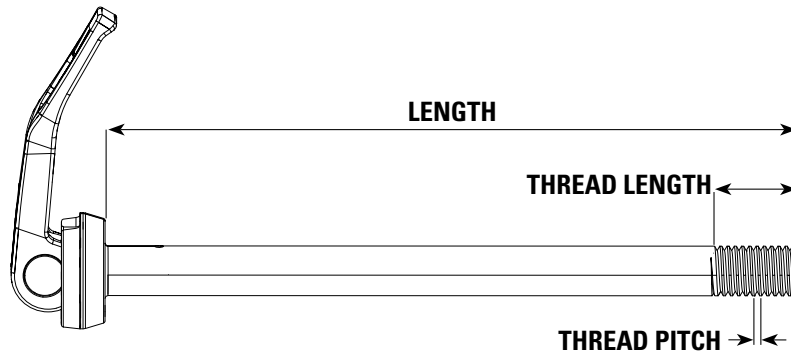

Note:

1. Rear Maxle requires compatible bicycle frame/drop-out.
2. Original (2008-2009) Rear Maxle assembly is no longer available.
3. Rear Maxle Lite or Ultimate lever and internals are NOT compatible with original Rear Maxle.