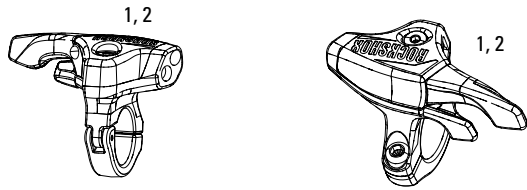

**ONELOC (2016-2017)**  
**PUSHLOC (2007-2012)/PUSHLOC (2013-2015)**

**OneLoc**

**2007-2012 PushLoc**

**2007-2012 PushLoc MatchMaker**

**2013-2015 PushLoc MatchMaker**

**Note:**

1. 2013-2015 PushLoc is right and left-specific and is compatible only with 2013+ Motion Control and Recon Gold TurnKey compression dampers. Cable pull = 10mm.
2. Pre-2013 PushLoc and PopLoc are compatible only with pre-2013 Motion Control compression dampers and is convertible to left and right vertical, and left and right horizontal. Cable pull = 17mm.
3. OneLoc is compatible with 2013+ Motion Control and Recon Gold TK dampers with 10mm cable pull and replaces PushLoc.