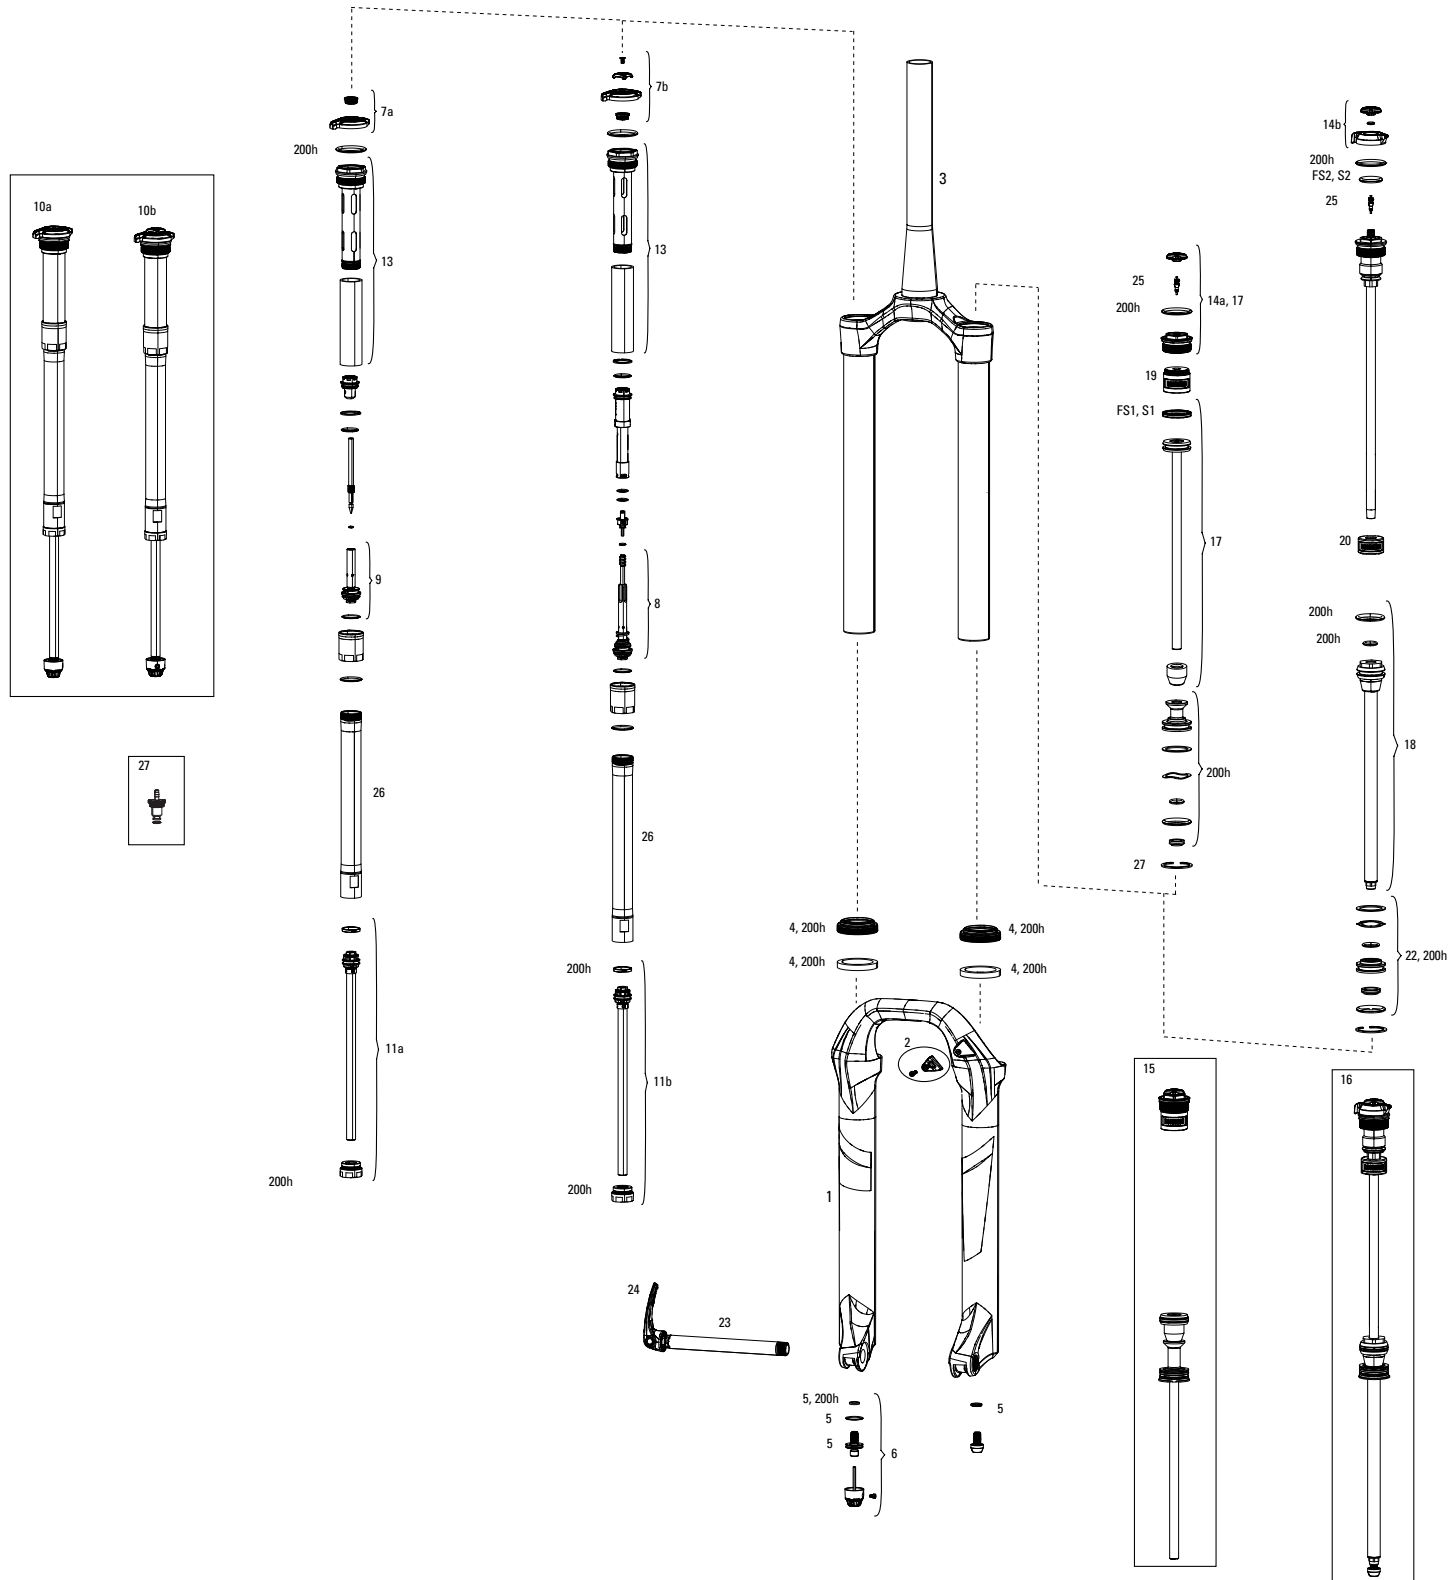

Note:

1. 200h service kits include replaceable o-rings, glide rings, retaining rings, crush washers, sealheads, lower leg seals and foam rings. See www.sram.com/service for more information.
2. For Travel Change, see the respective pages in this catalog, listed in the Index.
3. Lyrik CSU's do not come with gradients printed on the stanchion tubes.
4. Decal and Maxel pages can be found in back of the catalog.