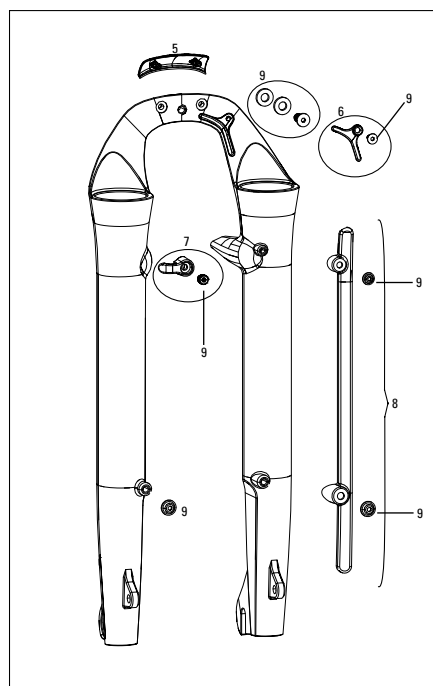

PARAGON A1 (2015-2016)

Note:

1. Full service kits include replaceable o-rings, glide rings, retaining rings, crush washers, crush washer retainers and shaft bolts/nuts. All basic service kits include the following replaceable wear items: o-rings, glide rings, dust seals, and foam rings.
2. All lower legs include bushings, foam rings and dust seals installed.
3. Paragon lower legs are only available in Post Mount or Disc Brake variants; not both together.
4. Decal pages can be found in back of the catalog.