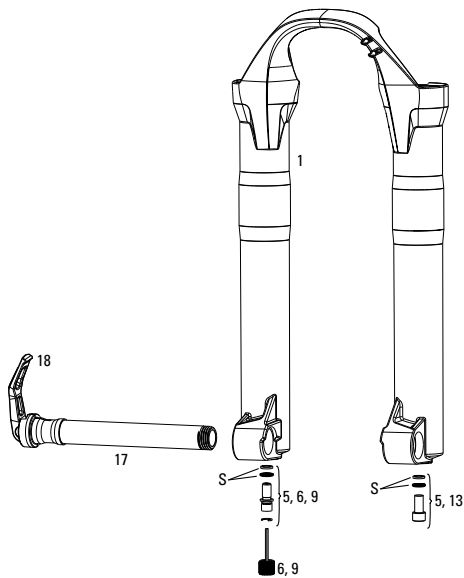

Note:

1. Full service kits include replaceable o-rings, glide rings, retaining rings, crush washers, crush washer retainers and shaft bolts/nuts. All air service kits include replacement schrader valve cores. Not all service parts are pictured. All basic service kits include the following replaceable wear items: o-rings, glide rings, dust seals, and foam rings.
2. Aftermarket forks include Medium spring installed. Soft and Firm tuning springs are included in fork box.
3. Decal and Maxel pages can be found in back of the catalog.