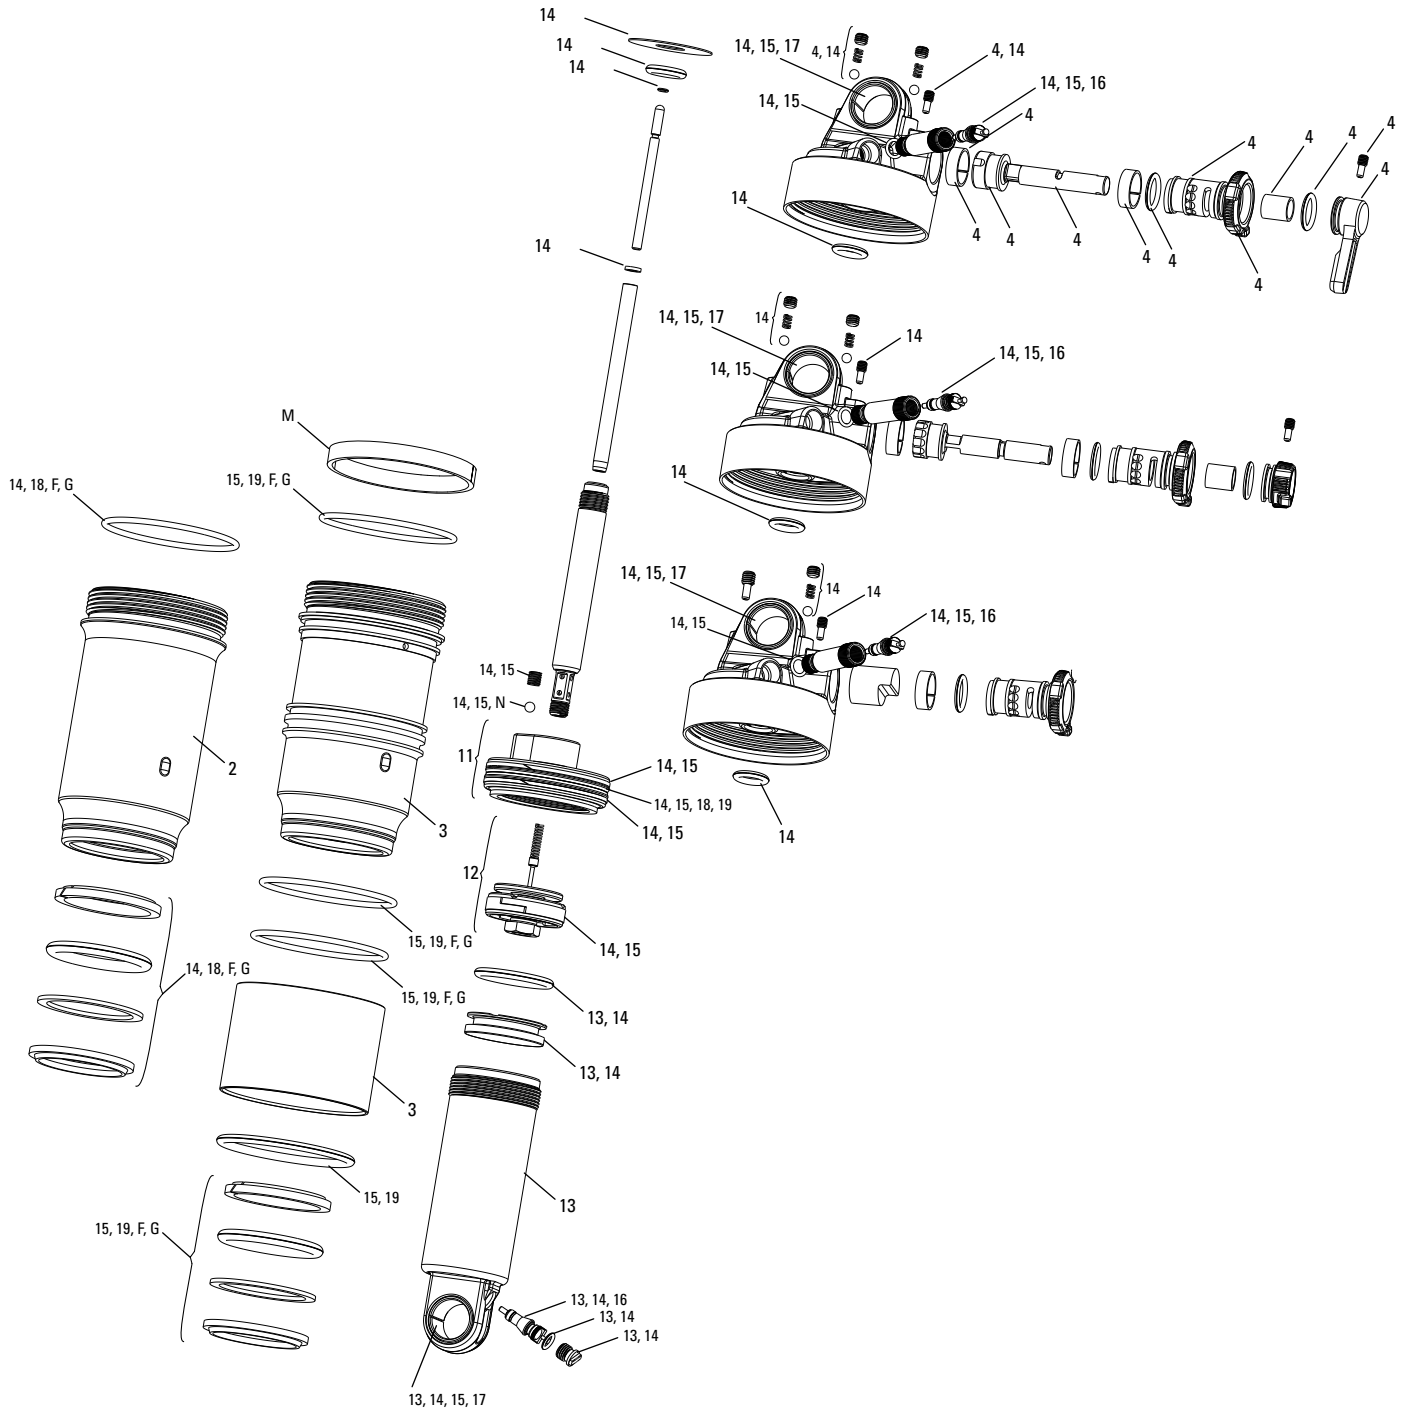

Note:

1. 2011-2012 Monarch parts are not compatible with pre-2011 Monarch rear shocks. 2011-2012 Monarch RT3 parts are not compatible with 2013 Monarch RT3.
2. Use '1/2"x1/2" Rear Shock Bushing/Mount Hardware Tool' to remove and install eyelet bushing and mounting hardware.
3. Air can assemblies are compatible with Monarch R, RL, RT3, and XX; not compatible with 2013 Monarch RT3.