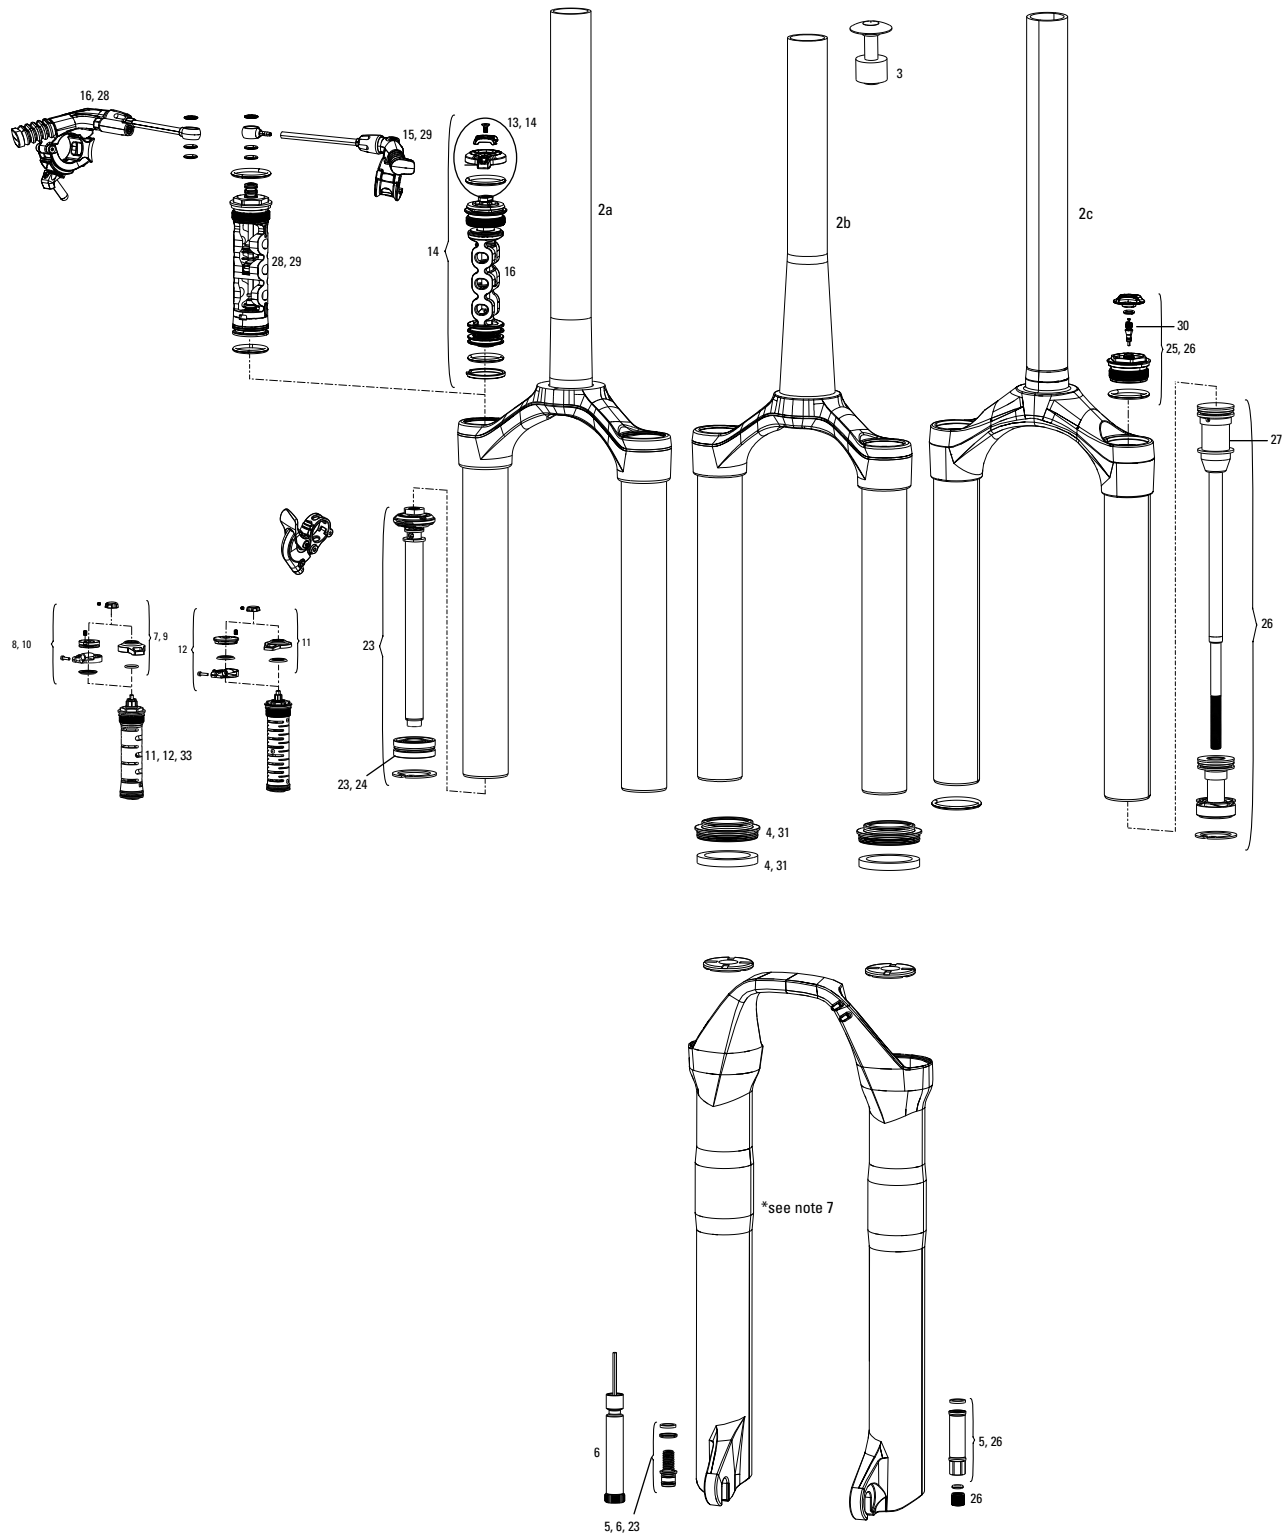

SID A - 80mm/100mm (2008-2014) Dual Air

Note:

1. Full service kits include replaceable o-rings, glide rings, retaining rings, crush washers, crush washer retainers and shaft bolts/nuts. All air service kits include replacement schrader valve cores. Not all service parts are pictured. All basic service kits include the following replaceable wear items: o-rings, glide rings, dust seals, and foam rings.
2. Rebound damper and spring shaft kits include crush washers, crush washer retainers and shaft bolts, as well as upper tube retaining rings and rebound adjuster knob.
3. Solo Air internals, Solo Air CSU and SID B lower legs are NOT compatible with SID A. Use only Dual Air internals, Dual Air CSU and SID A lower legs.
4. 2013-2014 SID WC and XXWC 1 1/8" feature Dual Air and are not compatible with Solo Air.
5. SID A: upper tube inner diameter = 27.8mm. SID B: upper tube inner diameter = 28.2mm
6. Maximum fork travel = 100mm. Upper tube gradient includes ONLY 100mm and 80mm.
  - Internals and chassis parts designed for SIDB (120mm max travel) are NOT compatible.
  - Please note kit description travel specifications before ordering.
7. For lower leg replacements, please contact your local DSD or warranty center for information.
8. Decal and Maxel pages can be found in back of the catalog.