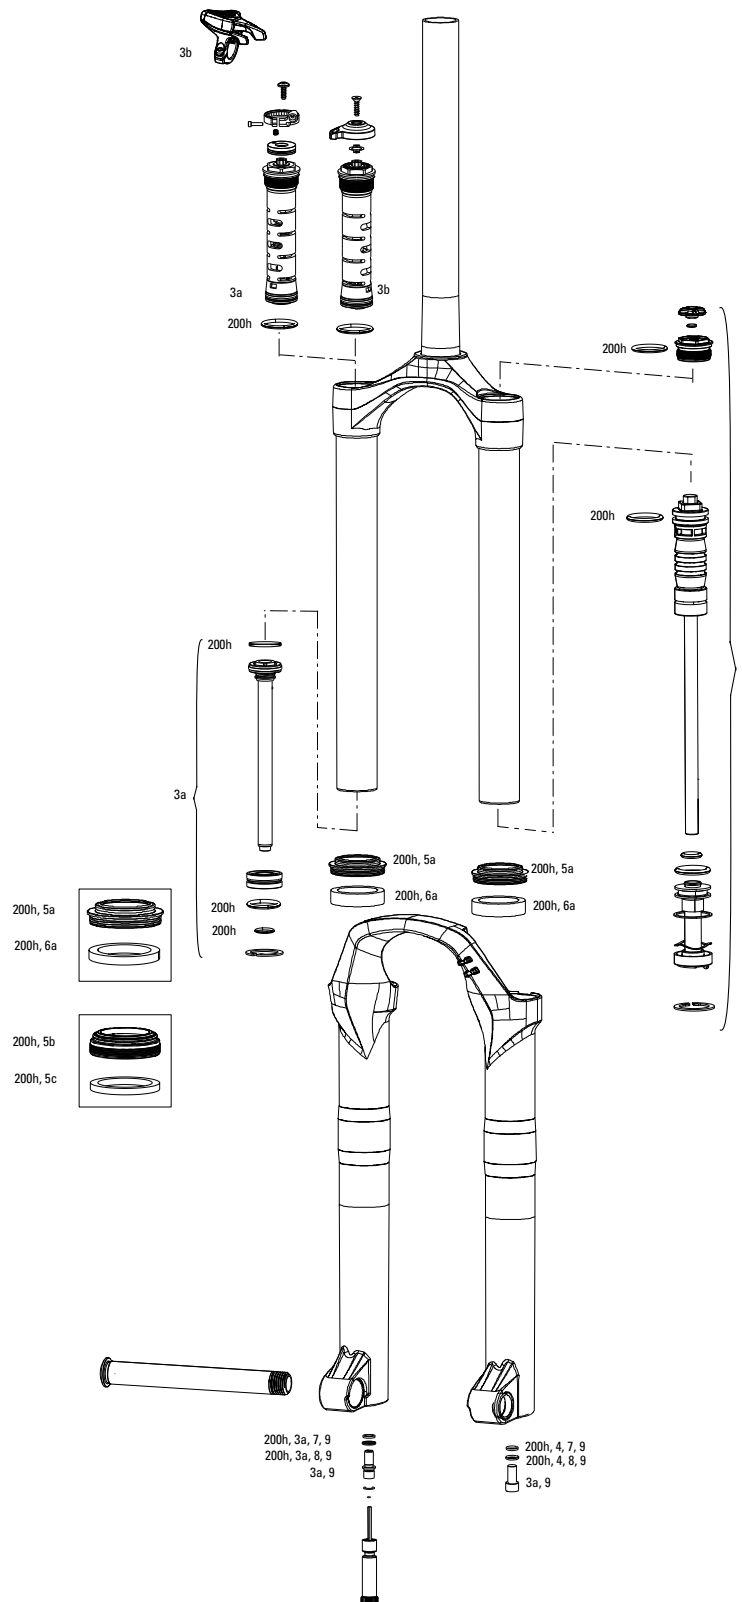

Note:
1. Full service kits include replaceable o-rings, glide rings, retaining rings, crush washers, crush washer retainers and shaft bolts/nuts. All air service kits include replacement schrader valve cores. Not all service parts are pictured. All basic service kits include the following replaceable wear items: o-rings, glide rings, dust seals, and foam rings.
2. Convert from Crown Adjust to Remote Adjust: Remote compression damper, remote compression adjuster spool, cable clamp and remote lever assembly.
3. Decal and Maxel pages can be found in back of the catalog.