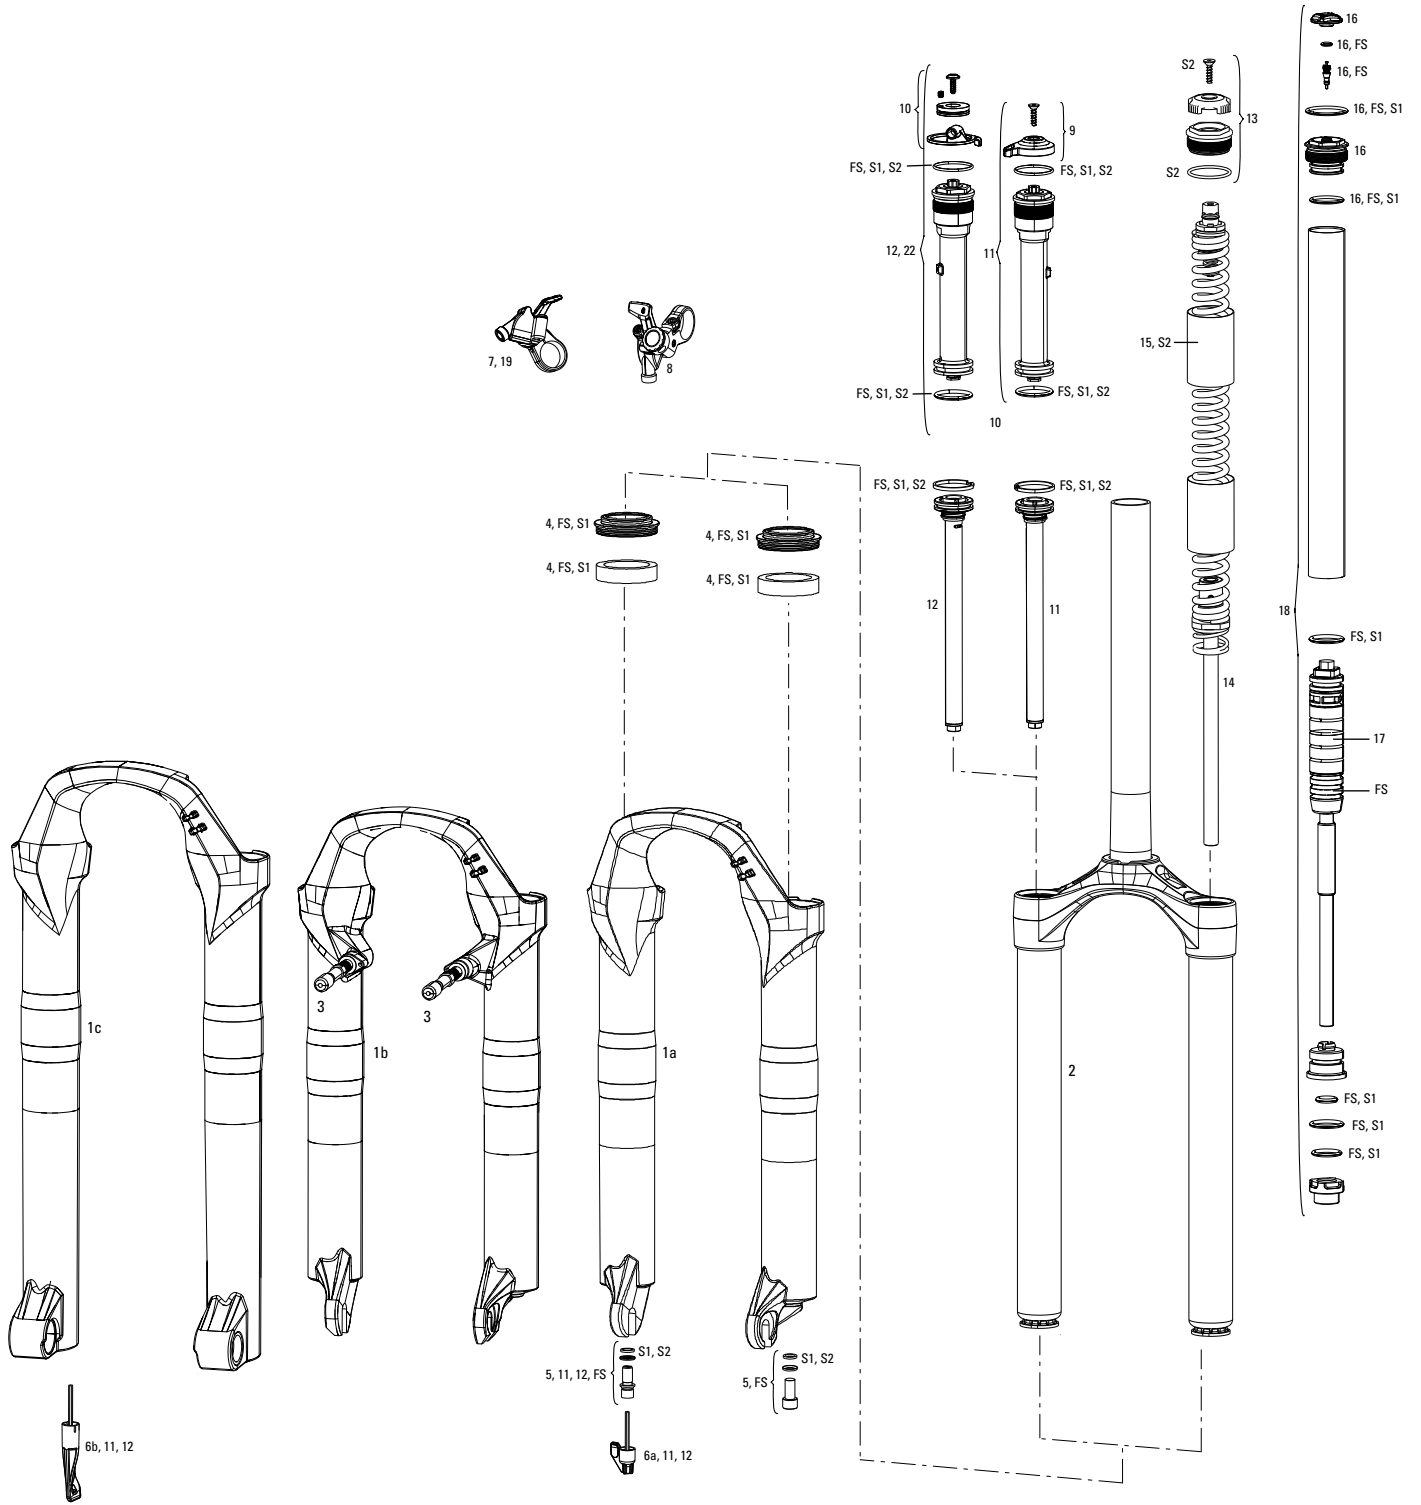

Note:

1. Full service kits include replaceable o-rings, glide rings, retaining rings, crush washers, crush washer retainers and shaft bolts/nuts. Not all service parts are pictured. All basic service kits include the following replaceable wear items: o-rings, glide rings, dust seals, and foam rings.
2. Convert from Crown Adjust to Remote Adjust: Remote compression damper requires remote compression adjuster spool, cable clamp and remote lever assembly.