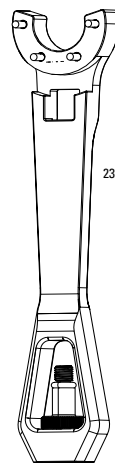

VIVID AIR B1-B3 (2014-2018)