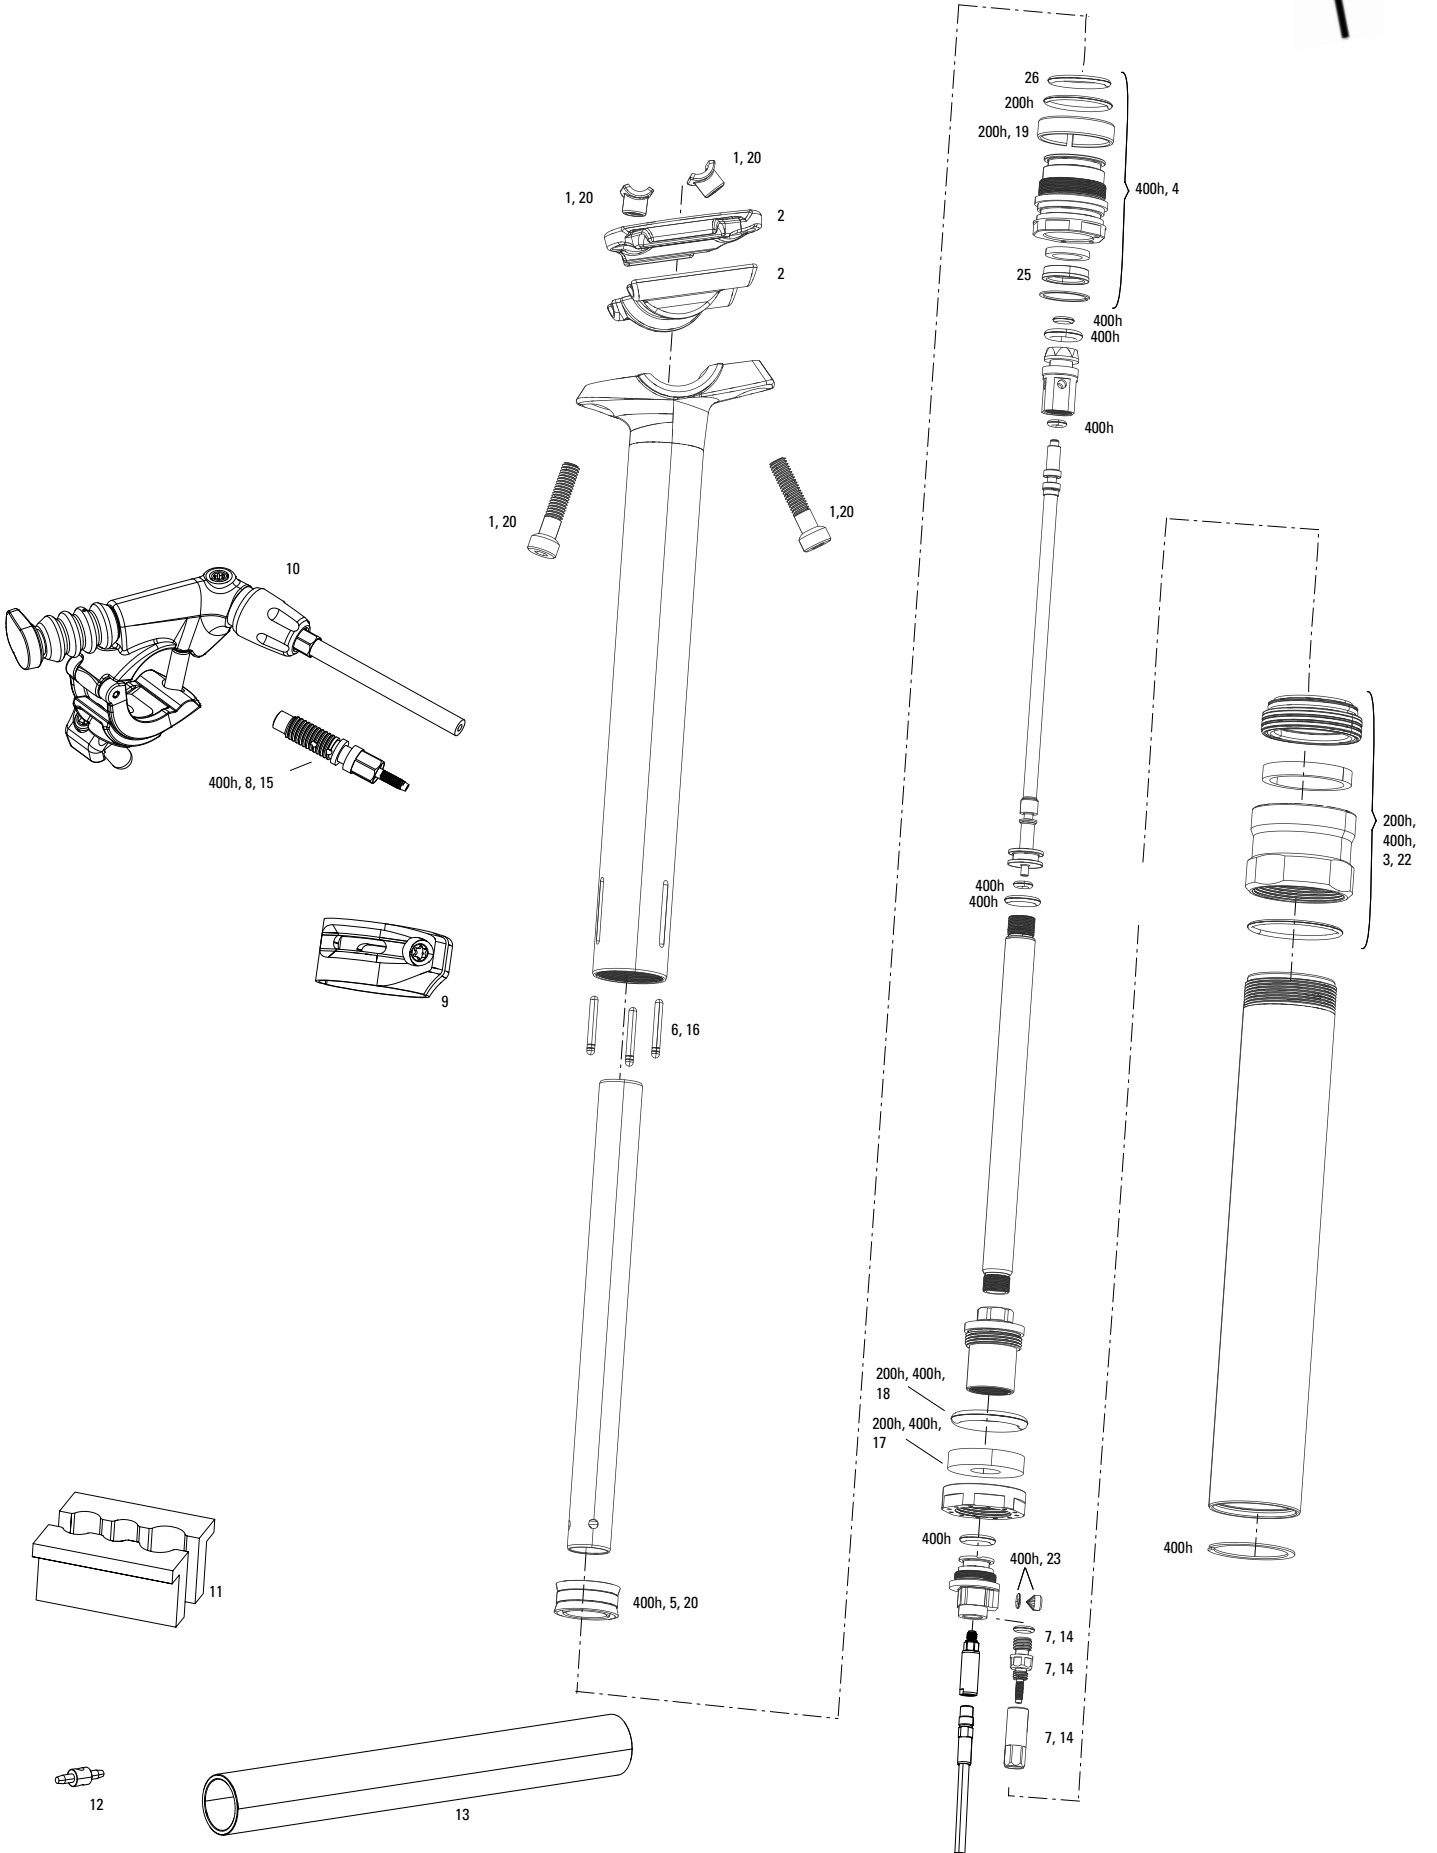

REVERB STEALTH B1 (2017-2018)

REVERB STEALTH B1 (2017-2018)