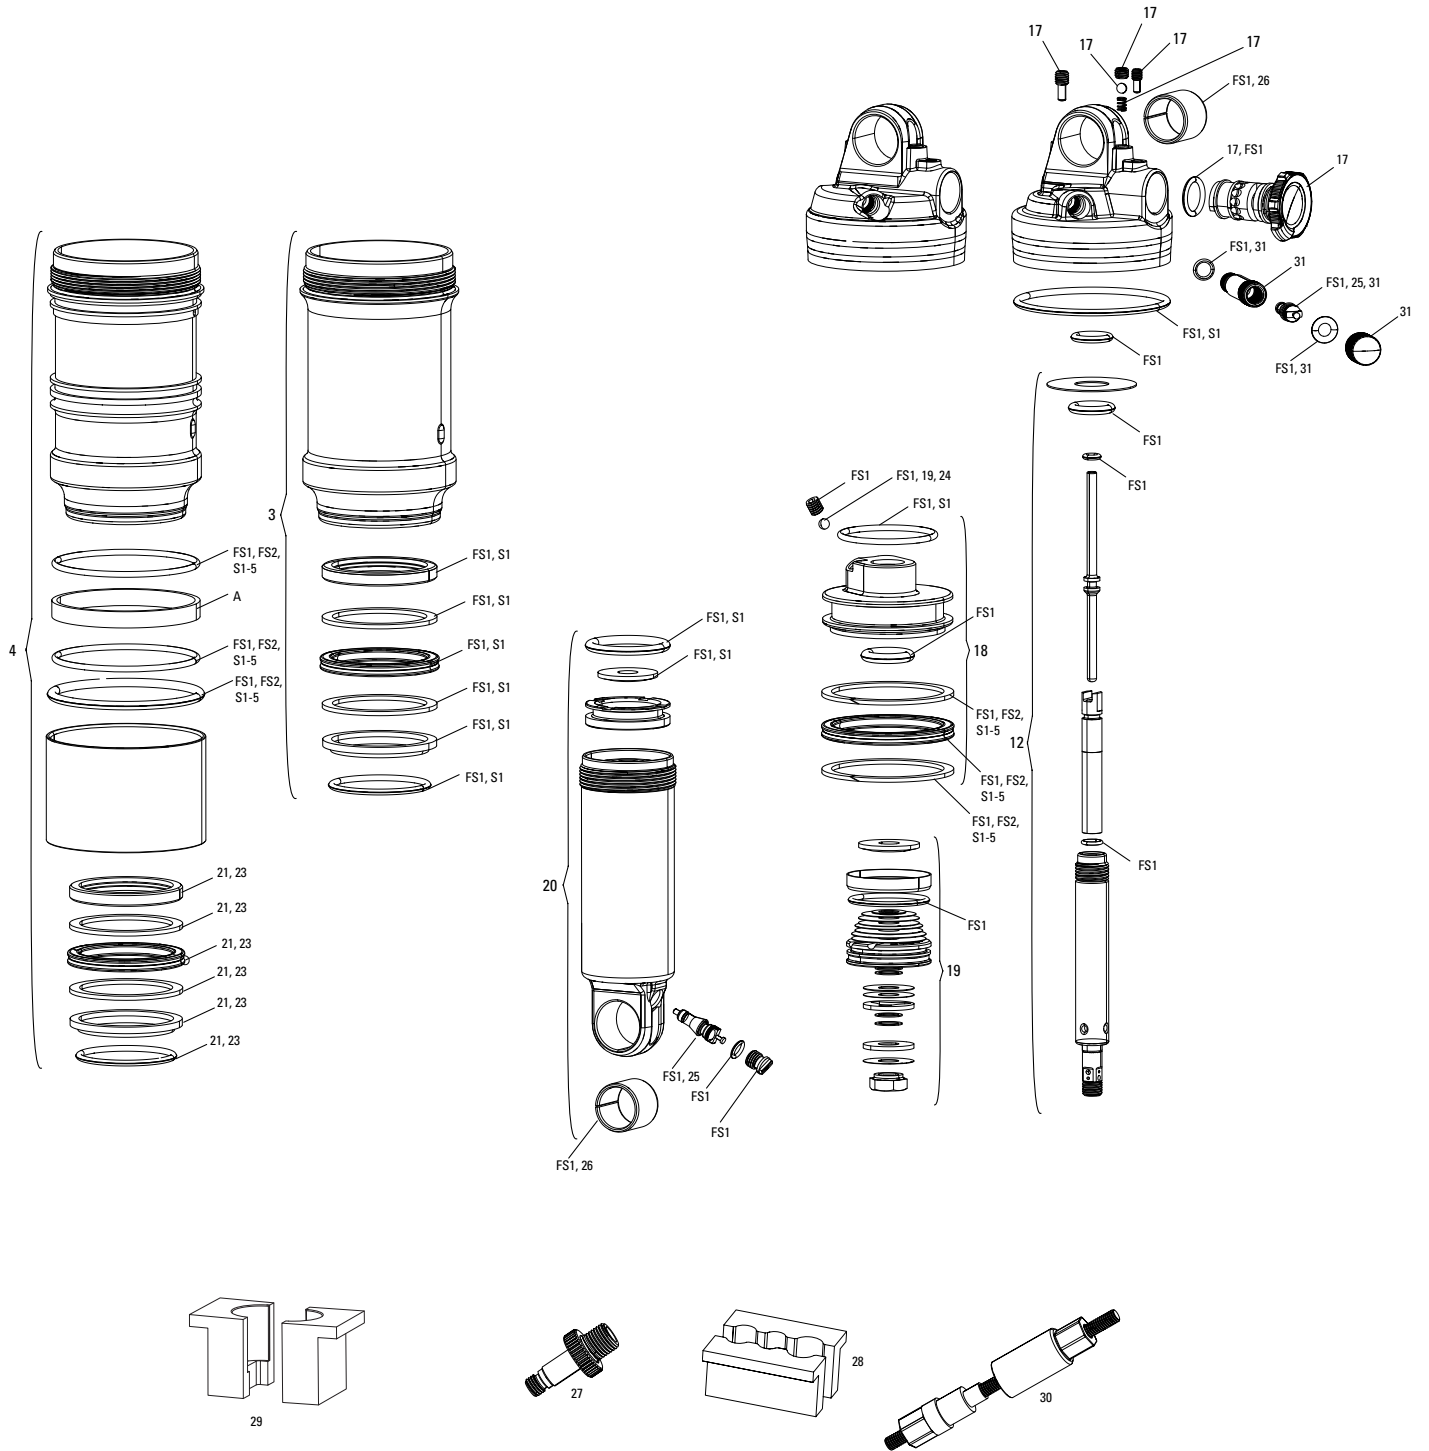

MONARCH R C1-C2 (2014-2018)

Note:

1. All 2014+ Monarch shocks are compatible with standard, DebonAir and high-volume air can assemblies; air can includes all seals installed.
2. Monarch Service Kit (full) intended for air seal and oil change/service to damper. Monarch Service Kit (basic) intended for air seal service only.
4. Use '1/2"x1/2" Rear Shock Bushing/Mount Hardware Tool' to remove and install eyelet bushing and mounting hardware.
5. All 2014+ Air can assemblies are compatible with Monarch R, RL, RT3, and XX.