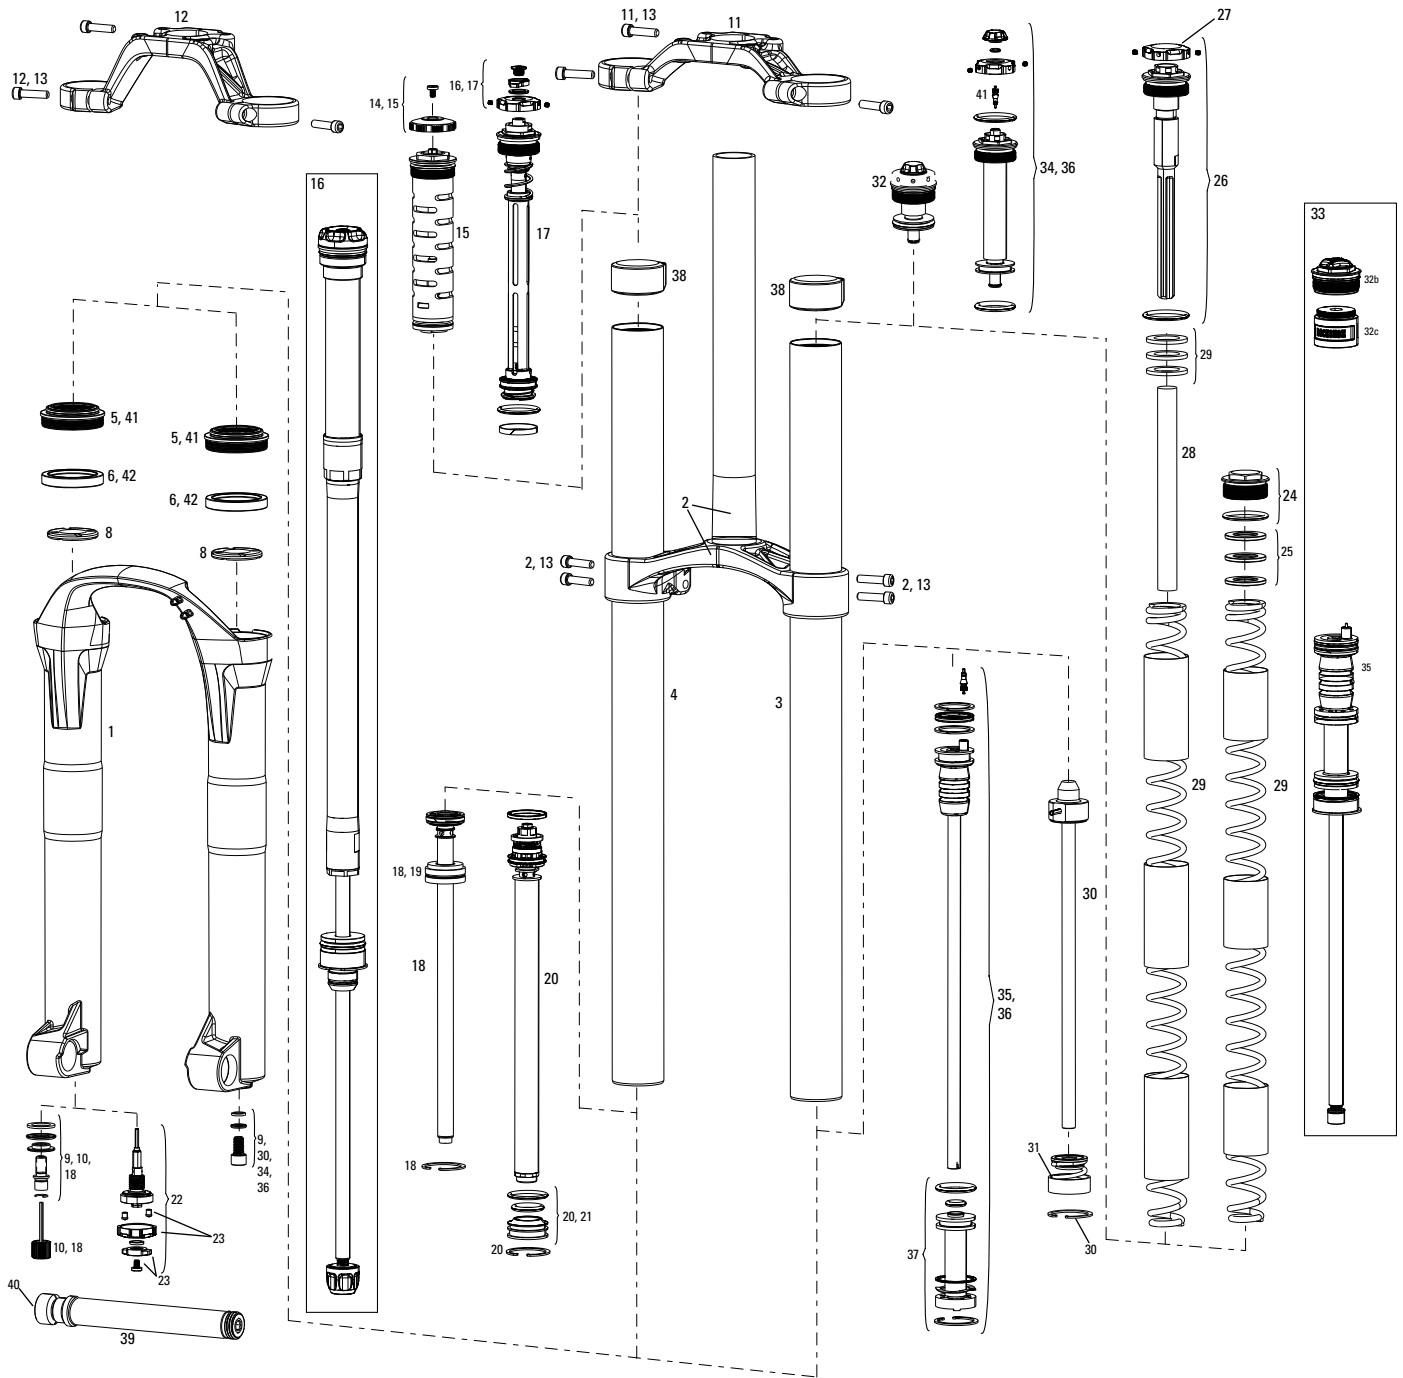

BOXXER 35mm A1-A2 (2010-2014)

Note:

1. Full service kits include replaceable o-rings, glide rings, retaining rings, crush washers, crush washer retainers and shaft bolts/nuts. All air service kits include replacement schrader valve cores. Not all service parts are pictured.
2. 2011-2012 R2C2/World Cup compression and rebound dampers must be used together and cannot be used with either 2010 compression or 2010 rebound damper.
3. World Cup Solo Air Retro kit (2010 to 2011+ air internals) is compatible only with 2010 BoXXer upper tube. 2011+ BoXXer straight-wall upper is only compatible with 2011+ BoXXer Solo Air spring assembly and top cap; must replace Solo Air spring assembly and top cap when using 2011+ BoXXer straight-wall upper tube.
4. When Using Newer Lower Leg on Montion Control Fork, remove casting plug.
5. Decal and Maxel pages can be found in back of the catalog.