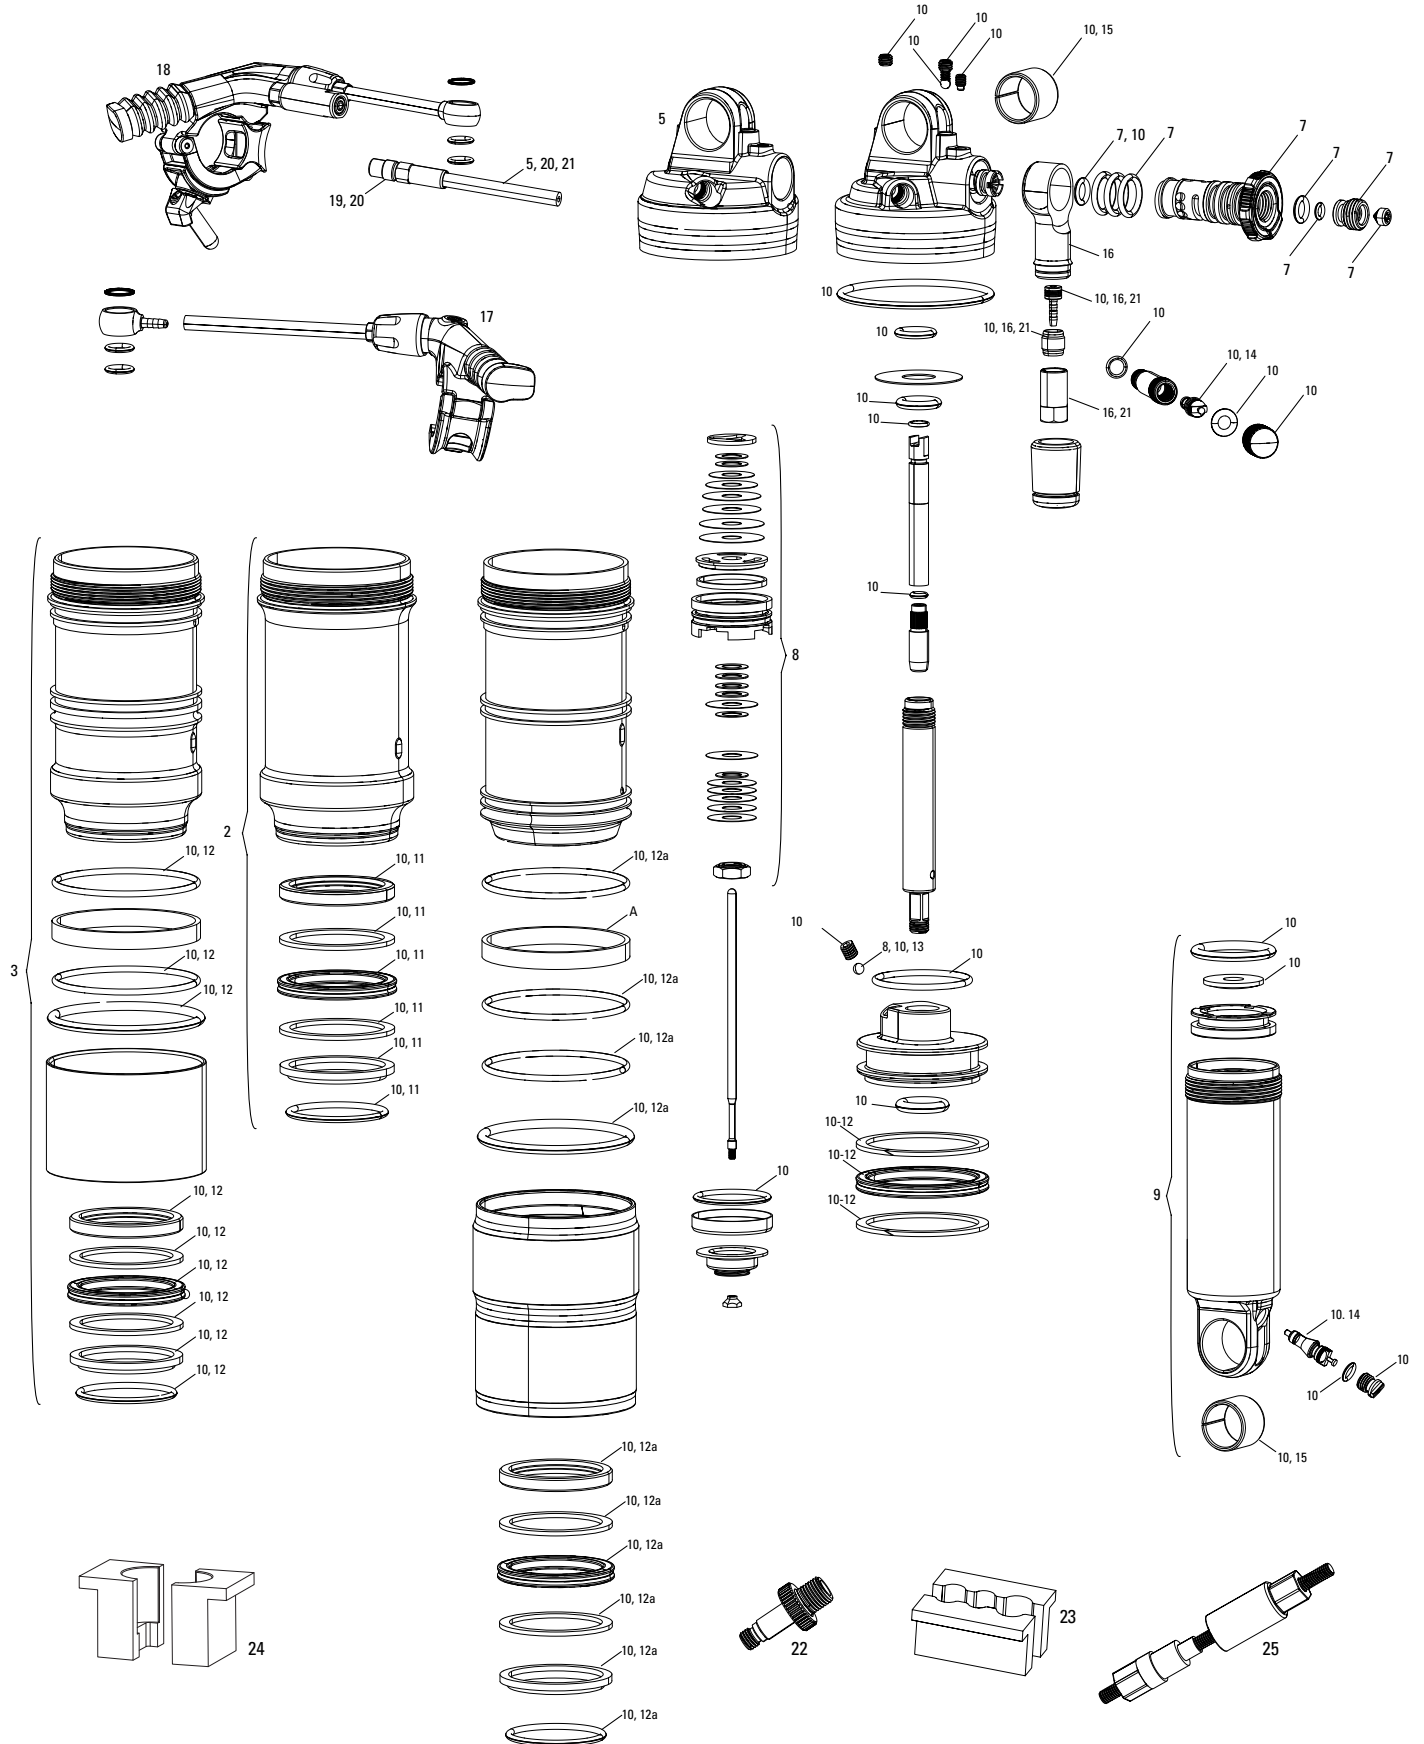

MONARCH XX B1-C2 (2014-2018)