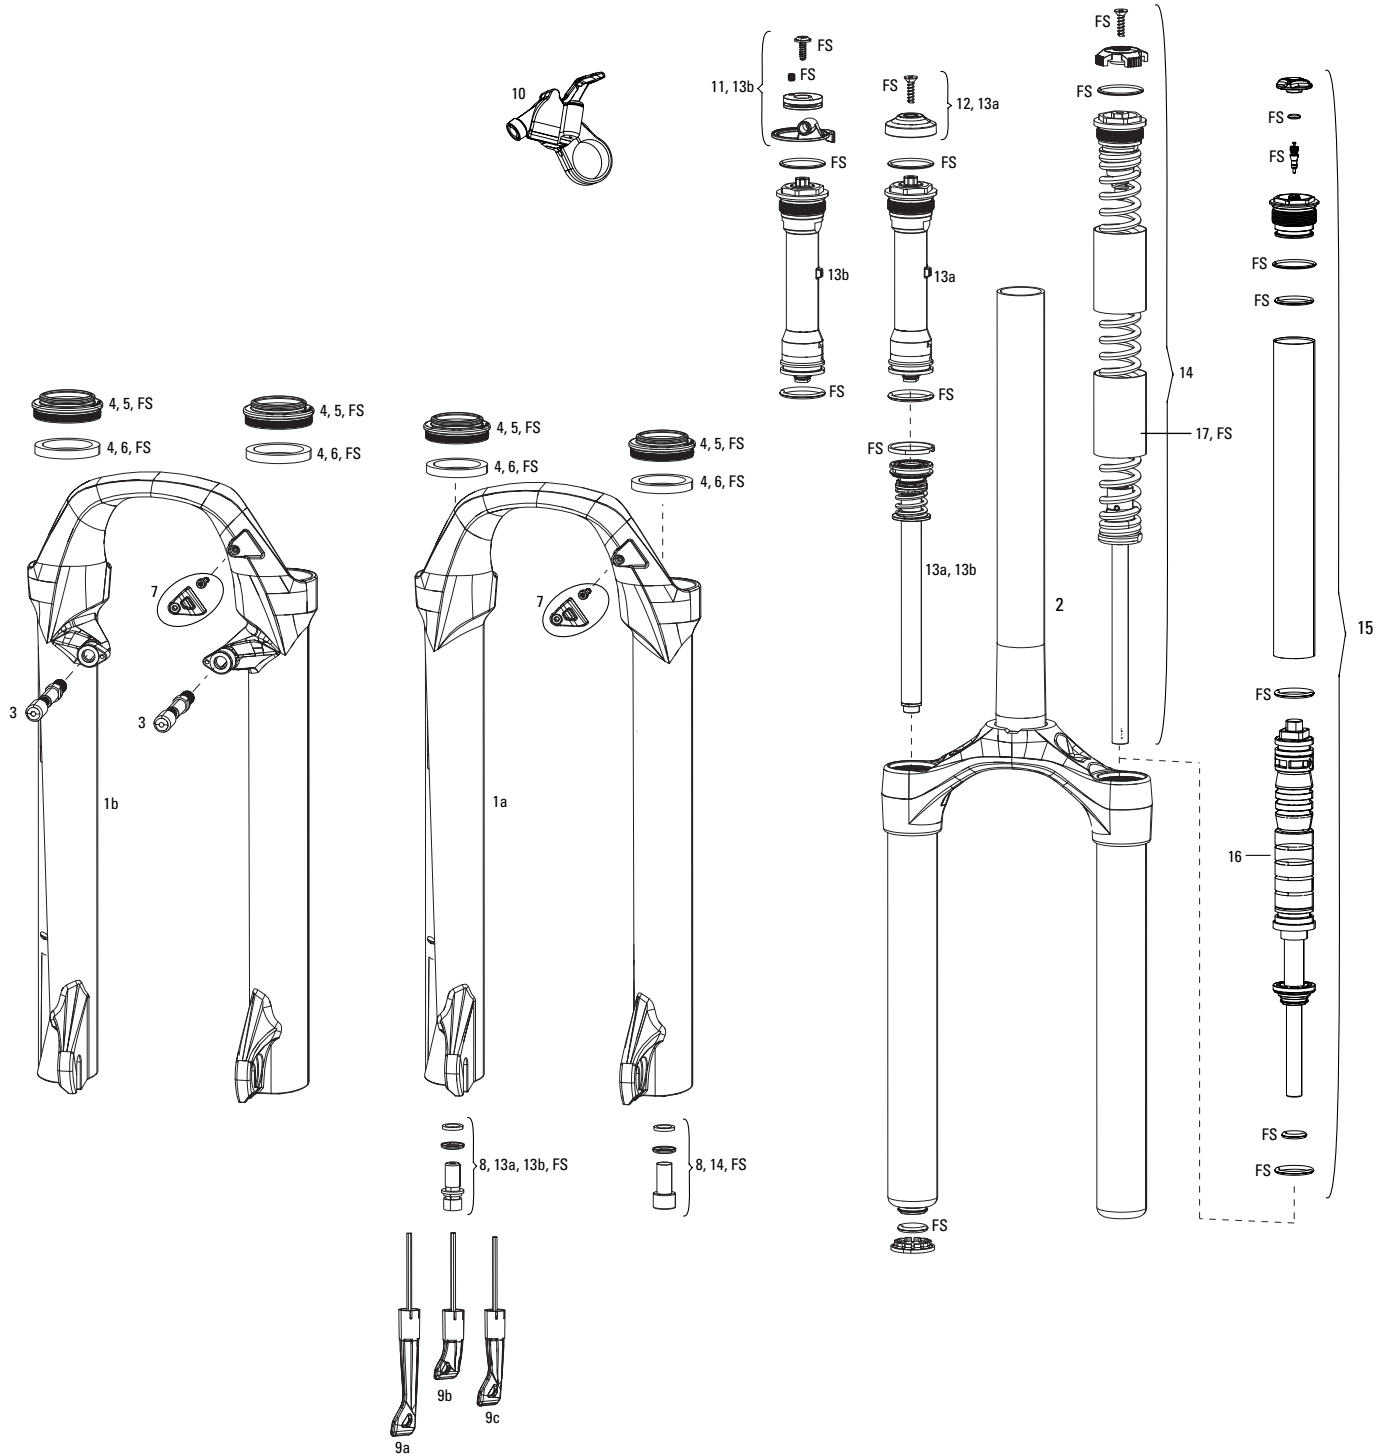

Note:

1. If your 29" 80mm travel fork CSU measures 321 +/-2 from the top of the crown to the bottom of the stanchion, you will need to use Air Spring 11.4018.010.152
2. Full service kits include replaceable o-rings, glide rings, retaining rings, crush washers, crush washer retainers and shaft bolts/nuts. Not all service parts are pictured. All basic service kits include the following replaceable wear items: o-rings, glide rings, dust seals, and foam rings.
3. Decal pages can be found in back of the catalog.