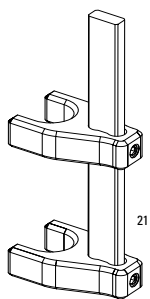

VIVID AIR B1-B3 (2014-2018)