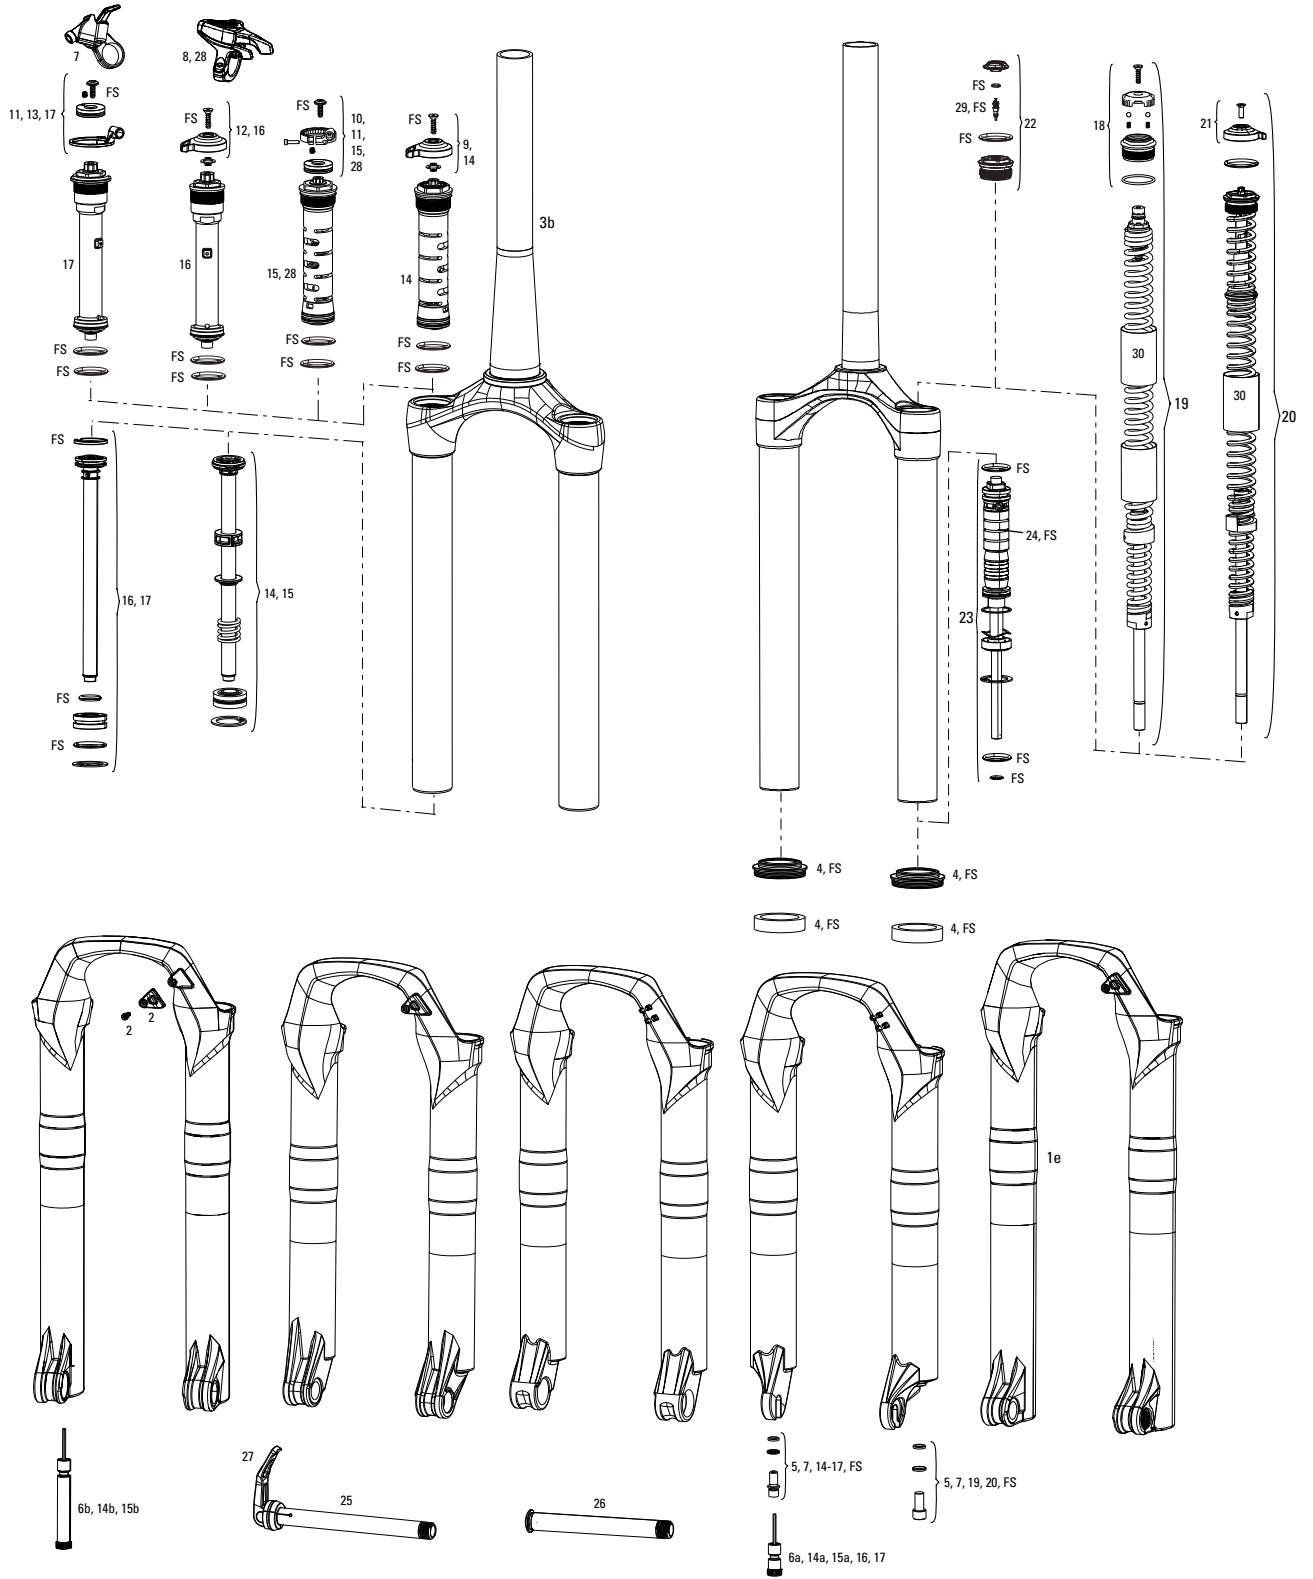

SEKTOR GOLD A1-B1 (2011-2018)

Note:

1. All basic service kits include the following replaceable wear items: o-rings, glide rings, dust seals, and foam rings.
2. Convert from Crown Adjust to Remote Adjust. Remote compression damper, remote compression adjuster spool, cable clamp and remote lever assembly.
3. Thread Pitch is 0.8mm for Recon Silver C1 and Sektor Silver A2
4. Maximum Tire Diameter: 714mm Maximum Tire Width: 81mm
5. 32mm Boost lower legs use flangless wiper seals.
6. 6 Decal and Maxel pages can be found in back of the catalog.