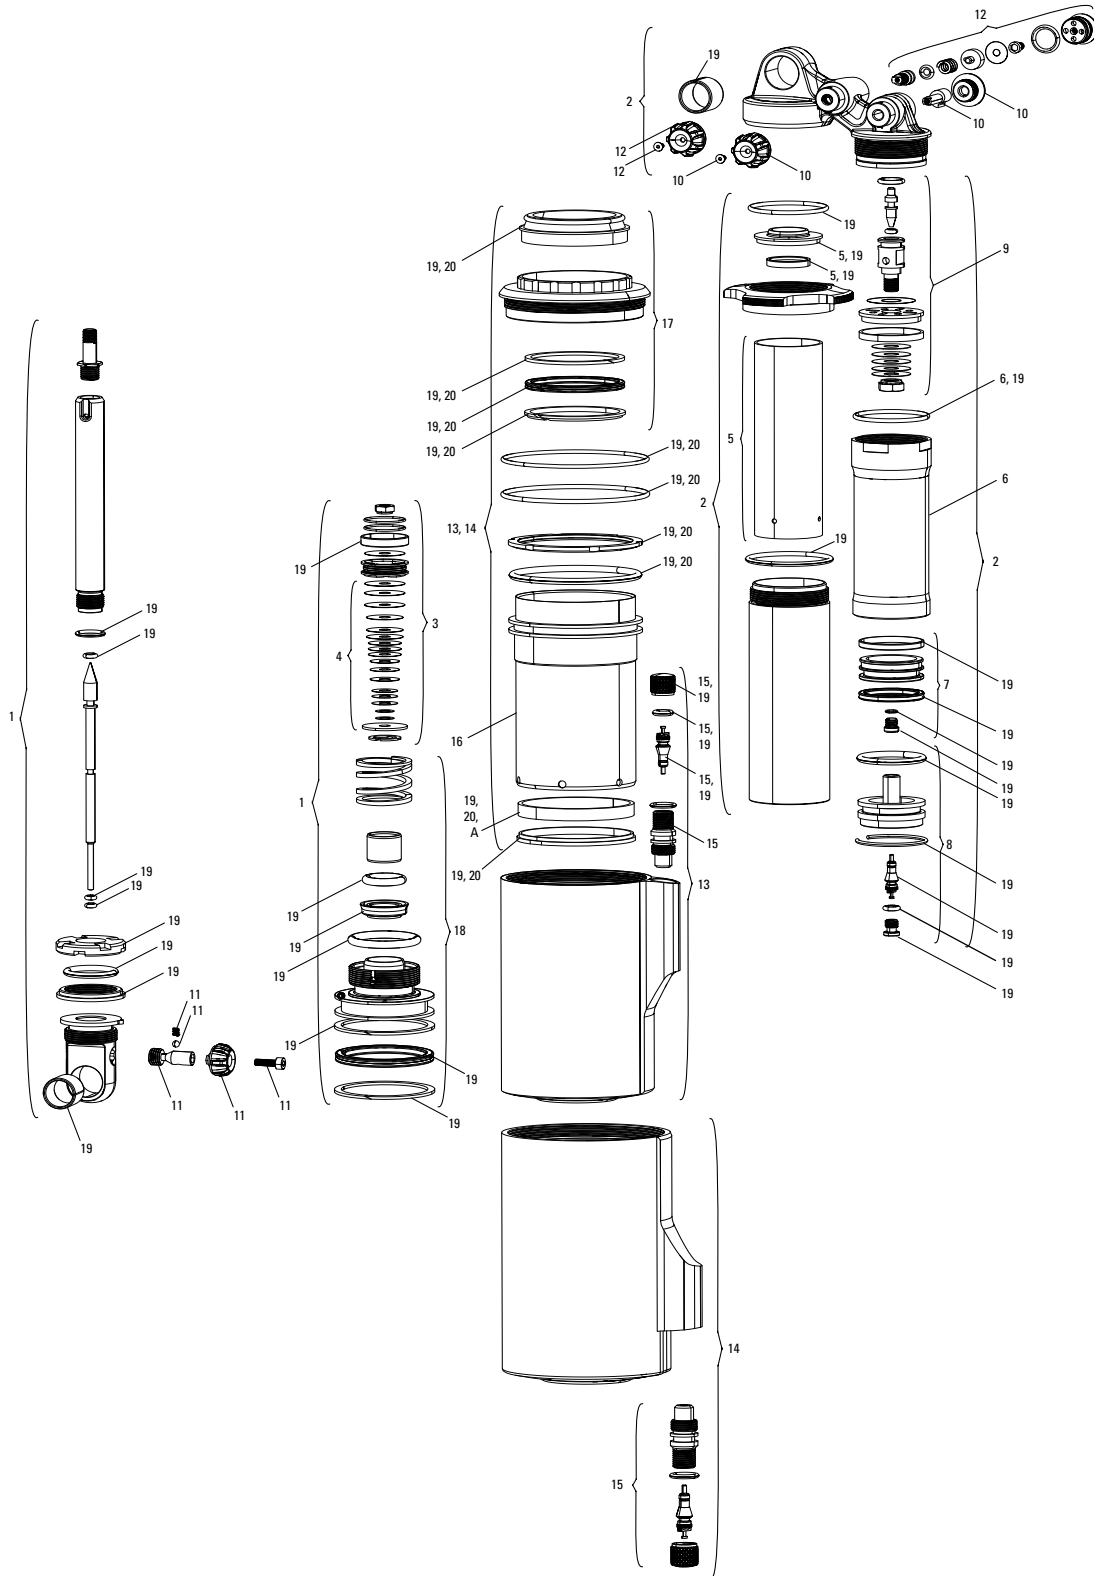

No.	Part Number	Description
4	11.4115.079.130	Damper Body/Reservoir Assy, 216x63 (assembled) 2011 Vivid Air R2C
4	11.4115.079.150	Damper Body/Reservoir Assy, 222x70/229x70 (assembled) 2011 Vivid Air R2
4	11.4115.079.160	Damper Body/Reservoir Assy, 240x76 (assembled) 2011 Vivid Air R2
4	11.4115.079.180	Damper Body/Reservoir Assy, 216x63 (assembled) 2011 Vivid Air R2
5	11.4115.080.070	Main Piston Assy, Low, 2011 Vivid Coil R2C (267x89), 2011 Vivid Air R2C
5	11.4115.080.090	Main Piston Assy, High, 2011 Vivid Air R2C
5	11.4115.080.100	Main Piston Assy, Low, 2011 Vivid Air R2
5	11.4115.080.110	Main Piston Assy, Mid, 2011 Vivid Air R2
6	11.4115.081.070	Piston Shim Stack, Low, 2011 Vivid R2C (267x89), 2011 VividAir R2C
6	11.4115.081.090	Piston Shim Stack, High, 2011 Vivid Air R2C
6	11.4115.081.100	Piston Shim Stack, Low, 2011 Vivid Air R2
6	11.4115.081.110	Piston Shim Stack, Mid, 2011 Vivid Air R2
7	11.4115.091.010	Inner Tube/Rings, Shock Body (200mm/203mm) - 2009-2011 Vivid/Vivid Air
7	11.4115.091.020	Inner Tube/Rings, Shock Body (216mm/222mm/229mm) - 2009-2011 Vivid/Vivid Air
7	11.4115.091.030	Inner Tube/Rings, Shock Body (240mm) - 2009-2011 Vivid/Vivid Air
11	11.4115.024.000	Compression Conversion Cover (no compression adjust) - 2009-2011 Vivid/Vivid Air 4.1/R2
12	11.4115.025.000	Compression Adjust Piston Assy (assembled) - 2009-2011 Vivid/Vivid Air 5.1 /R2C
14	11.4115.090.010	End Stroke Rebound Adjuster Assy - 2011 Vivid/Vivid Air (not compatible with 2009-2010)
15a	11.4115.099.010	Air Can Assembly Standard, 200x51/200x57 - 2011 Vivid Air
15a	11.4115.099.020	Air Can Assembly Standard, 216x60/216x63 - 2011 Vivid Air
15a	11.4115.099.030	Air Can Assembly Standard, 222x70/229x70 - 2011 Vivid Air
15a	11.4115.099.040	Air Can Assembly Standard, 240x76 - 2011 Vivid Air
15b	11.4115.099.050	Air Can Assembly Optional, 200x51/200x57 - 2011 Vivid Air
15b	11.4115.099.070	Air Can Assembly Optional, 222x70/229x70 - 2011 Vivid Air
15b	11.4115.099.080	Air Can Assembly Optional, 240x76 - 2011 Vivid Air
16	11.4115.101.010	Schrader Valve Assembly (Air Can) - Vivid Air 2011-2014(B1)
17	11.4115.102.010	Sleeve Kit, Air Can, 200x51/200x57 - Vivid Air 2011-2014(B1)
18	11.4115.103.010	Collar Kit, Air Can - 2011 Vivid Air
19	11.4115.083.010	Hot Rod Adjuster Needle & O-Ring (200x51, 200x57, 203x57) -2011 Vivid/Vivid Air
19	11.4115.083.020	Hot Rod Adjuster Needle & O-Ring (216x60, 216x63) - 2011 Vivid/Vivid Air
21	11.4115.085.010	Rebound Adjust Knob Kit 2011 Vivid/Vivid Air/KAGE (not compatible 2009-2010)
22	11.4115.092.010	Service Kit Full - 2011 Vivid Air
23	11.4115.100.010	Service Kit Basic - 2011 Vivid Air
24	11.4115.093.010	Service Kit, Air Can - 2011 Vivid Air
25	00.4315.032.220	AM Rear Shock Service Kit, Basic (includes air can seals only) - Vivid Air (2012-2013)
26	11.4115.013.000	Rear Shock Eyelet Bushing 1/2"x1/2" Qty 2
27	00.4315.028.010	Spanner Wrench/Air Valve Tool - RockShox Vivid/Vivid Air
28	00.4315.029.010	Wrench, Air Can - RockShox Vivid Air
29	00.4315.026.010	1/2"x1/2" Rear Shock Bushing Tool (Eyelet/SealHead) RockShox
30	00.4115.154.020	Rear Shock Vise blocks, 3 Hole for RockShox Monarch/Vivid/Vivid Air/Reverb
ns	00.4315.023.010	High-Pressure Fork/Shock Pump (300 psi Max) RockShox
ns	00.4315.023.030	High-Pressure Fork/Shock Pump (600 psi Max) RockShox
ns	00.4315.023.040	High-Pressure Fork/Shock Pump (300 psi Max) RockShox Digital Gauge
ns	00.4315.022.010	Schrader Valve Removal Tool Rockshox
ns	11.4115.094.010	Lubricant, Rear Shock Air Can, Maxima 15W 50, 1 Liter Bottle
ns	00.4318.008.002	Grease Rockshox Dynamic Seal Grease (PTFE) 1oz - Recommended for Service of Rear Shocks
ns	11.4315.004.020	RockShox Suspension Oil, 3wt 16oz Bottle - Rear Shock Damper/Charger Damper
ns	11.4315.021.050	RockShox Suspension Oil, 3wt 120ml Bottle - Rear Shock Damper/Charger Damper
ns	11.4318.003.210	Decal Kit Vivid Air R2C 200X57 Grey/Black
ns	11.4318.003.211	Decal Kit Vivid Air R2C 200X57 White/Black
ns	11.4318.003.212	Decal Kit Vivid Air R2C 216X63 Grey/Black
ns	11.4318.003.213	Decal Kit Vivid Air R2C 216X63 White/Black
ns	11.4318.003.215	Decal Kit Vivid Air R2C 222X70 White/Black
ns	11.4318.003.216	Decal Kit Vivid Air R2C 240X76 Grey/Black
ns	11.4318.003.217	Decal Kit Vivid Air R2C 240X76 White/Black
ns	11.4318.003.218	Decal Kit Vivid Air R2 200X57 Grey/Black
ns	11.4318.003.219	Decal Kit Vivid Air R2 200X57 White/Black
ns	11.4318.003.220	Decal Kit Vivid Air R2 216X63 White/Black
ns	11.4318.003.221	Decal Kit Vivid Air R2 222X70 Grey/Black
ns	11.4318.003.222	Decal Kit Vivid Air R2 222X70 White/Black
ns	11.4318.003.223	Decal Kit Vivid Air R2 229X70 Grey/Black
ns	11.4318.003.224	Decal Kit Vivid Air R2 229X70 White/Black
ns	11.4318.003.225	Decal Kit Vivid Air R2 240X76 Grey/Black
ns	11.4318.003.226	Decal Kit Vivid Air R2 240X76 White/Black
ns	11.4115.115.010	Decal, Rear Shock, Tune (ML) - Vivid/Monarch Qty 10
ns	11.4115.115.020	Decal, Rear Shock, Tune (MM) - Vivid/Monarch Qty 10
ns	11.4115.115.030	Decal, Rear Shock, Tune (MH) - Vivid/Monarch Qty 10

Note:

1. Vivid air can wrench is required for air can removal. Vivid 31mm wrench is required for reservoir removal.
2. Use '1/2"x1/2" Rear Shock Bushing/Mount Hardware Tool' to remove and install eyelet bushing and mounting hardware.
3. All Air Can assemblies are fully assembled.