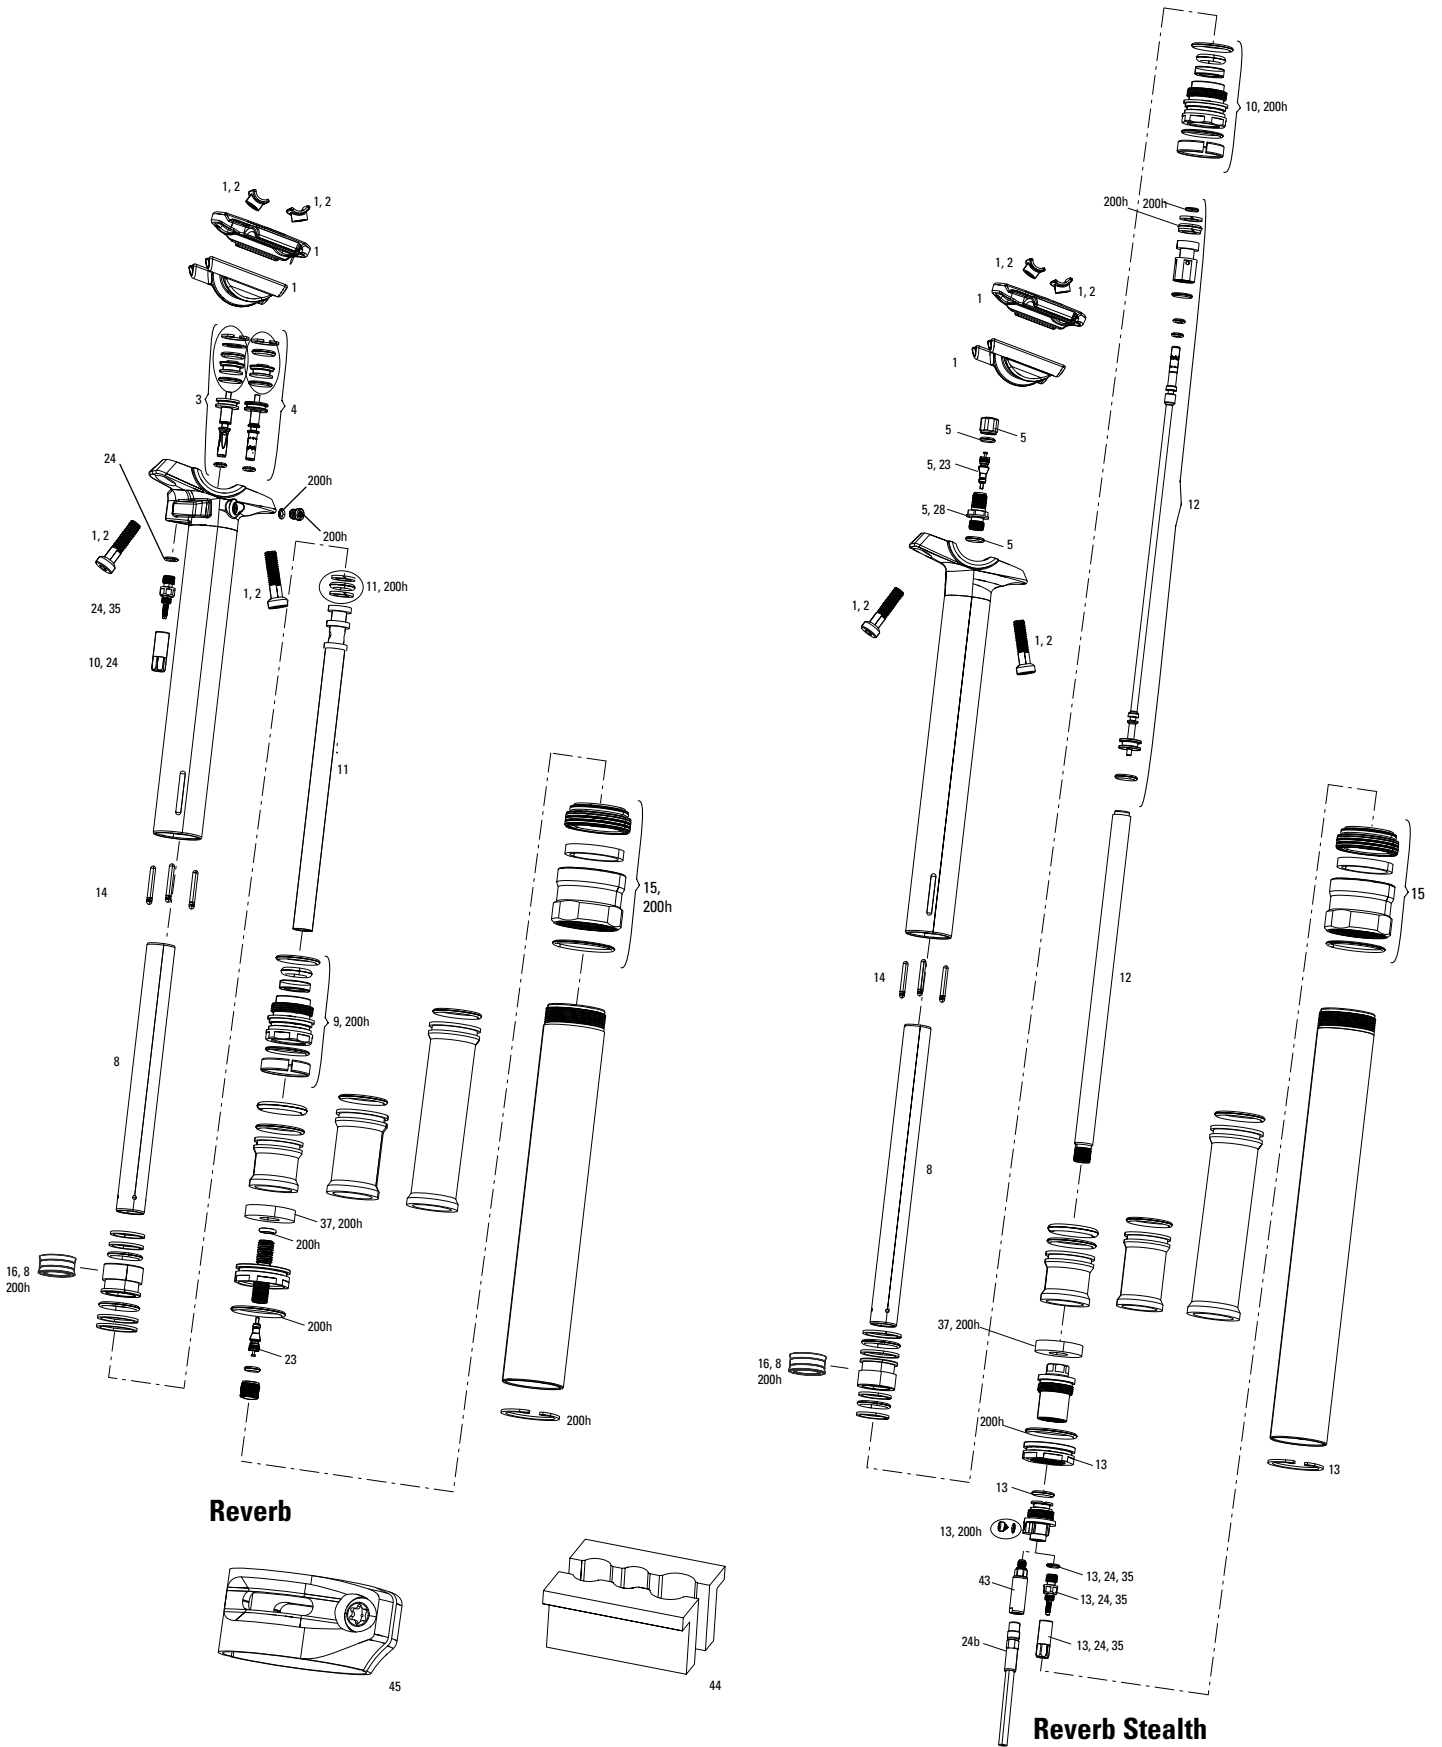

Reverb

Reverb Stealth