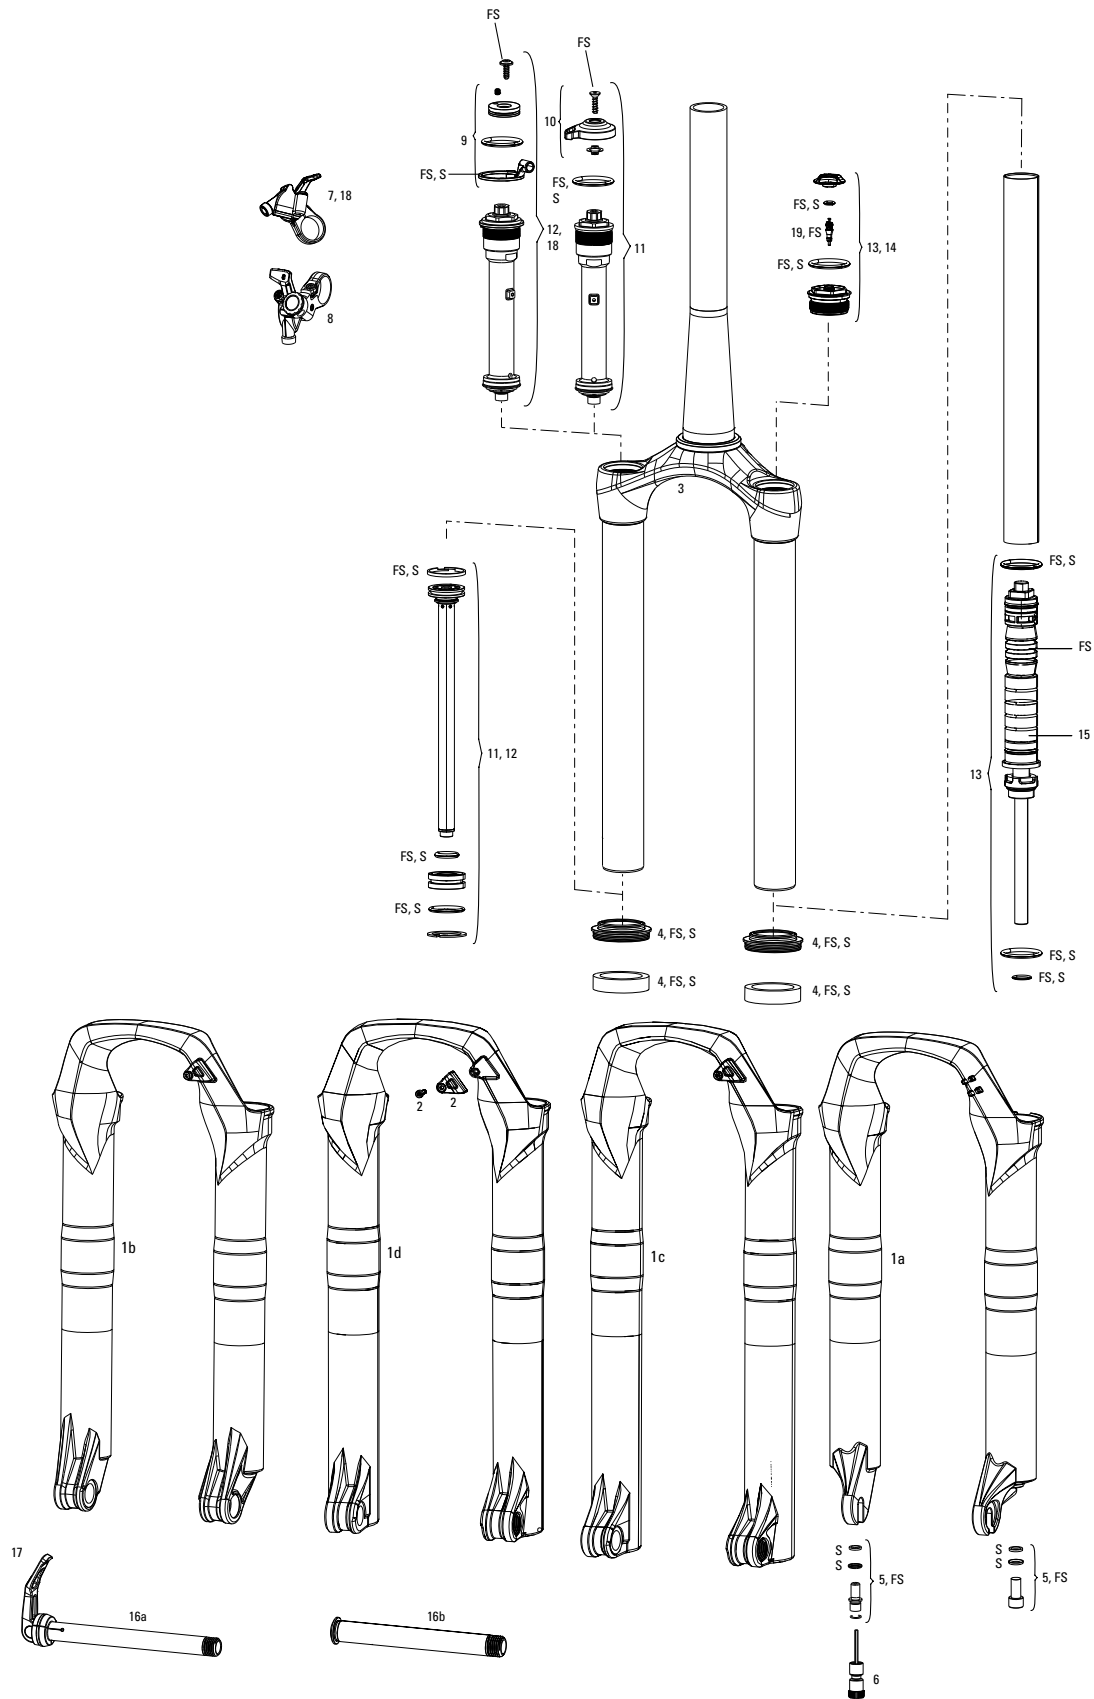

Note:

1. Full service kits include replaceable o-rings, glide rings, retaining rings, crush washers, crush washer retainers and shaft bolts/nuts. All air service kits include replacement schrader valve cores. Not all service parts are pictured. All basic service kits include the following replaceable wear items: o-rings, glide rings, dust seals, and foam rings.
2. Convert from Crown Adjust to Remote Adjust: Remote compression damper requires remote compression adjuster spool, and remote lever assembly.
3. Sektor Silver requires PopLoc or PopLoc Adjust remote; 17mm cable pull.