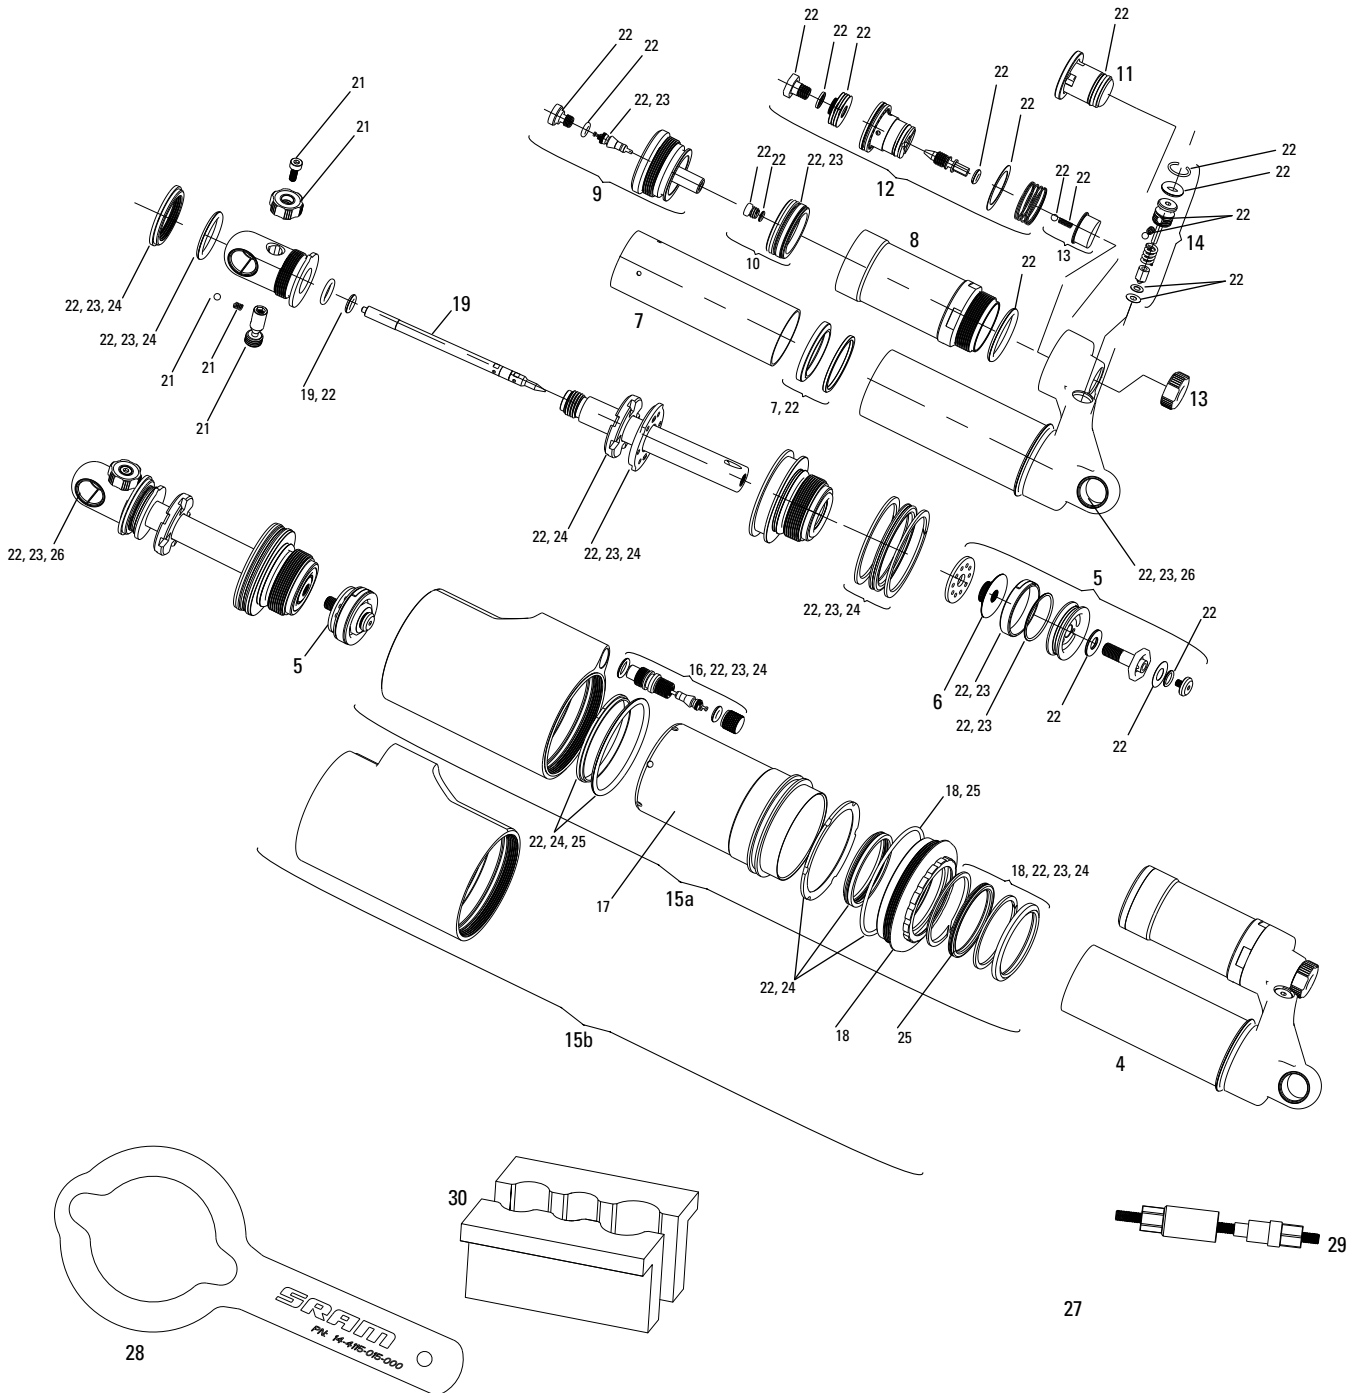

Note:

1. Not all service parts visible in exploded views. Vivid Air Service Kit includes o-rings, seals, glide rings, ball bearings, and detent springs.
2. Air can kits are assembled and included all seals pictured.
3. Vivid air can wrench is required for air can removal. Vivid spanner wrench is required for reservoir removal.
4. Use 1/2"x1/2" Rear Shock Bushing/Mount Hardware Tool to remove and install eyelet bushing and mounting hardware.