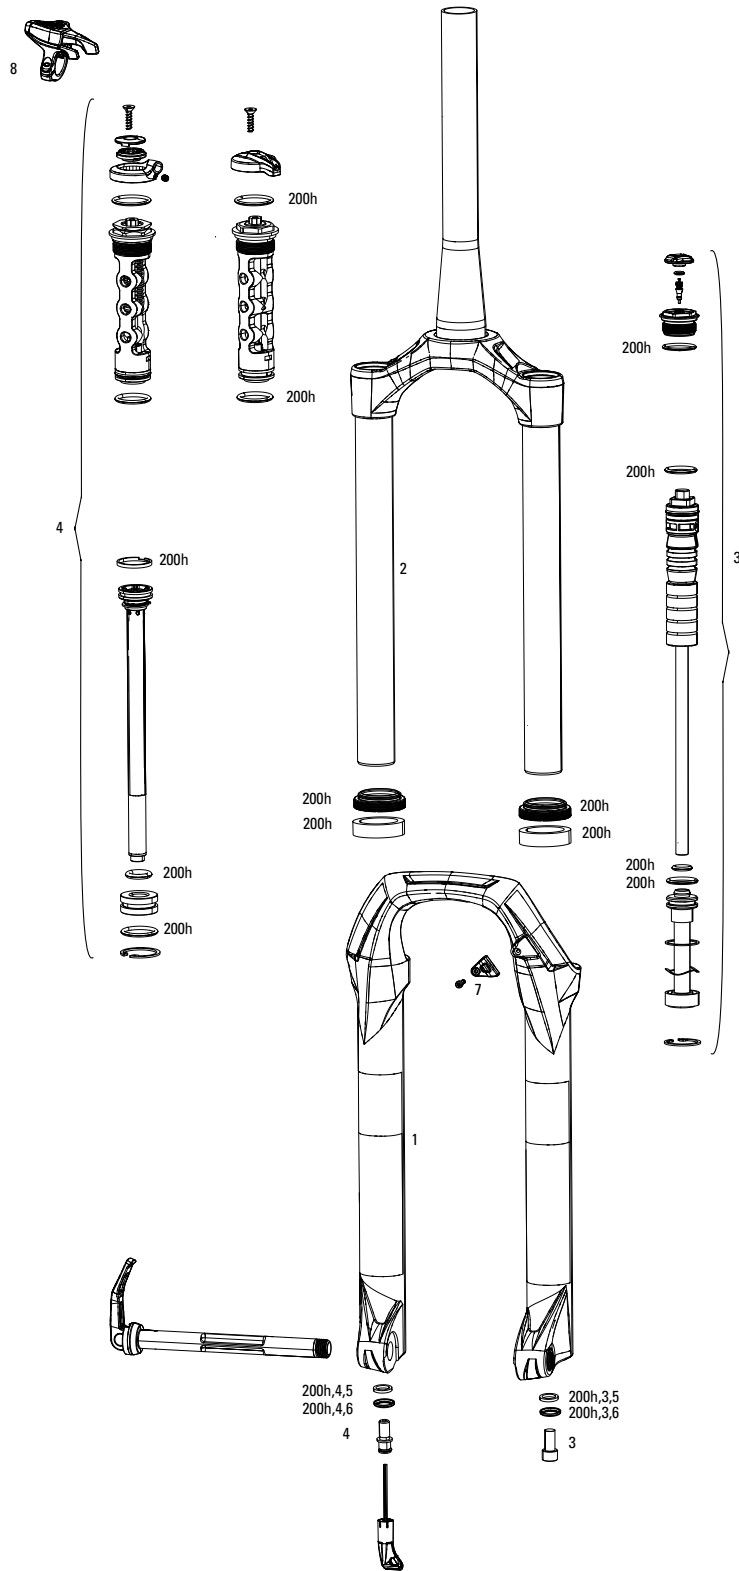

Note:

1. Judy is 15x110mm compatible only.
2. Judy Silver and Gold dampers and spring internals are not cross compatible.
3. Decal and Maxel pages can be found in back of the catalog.