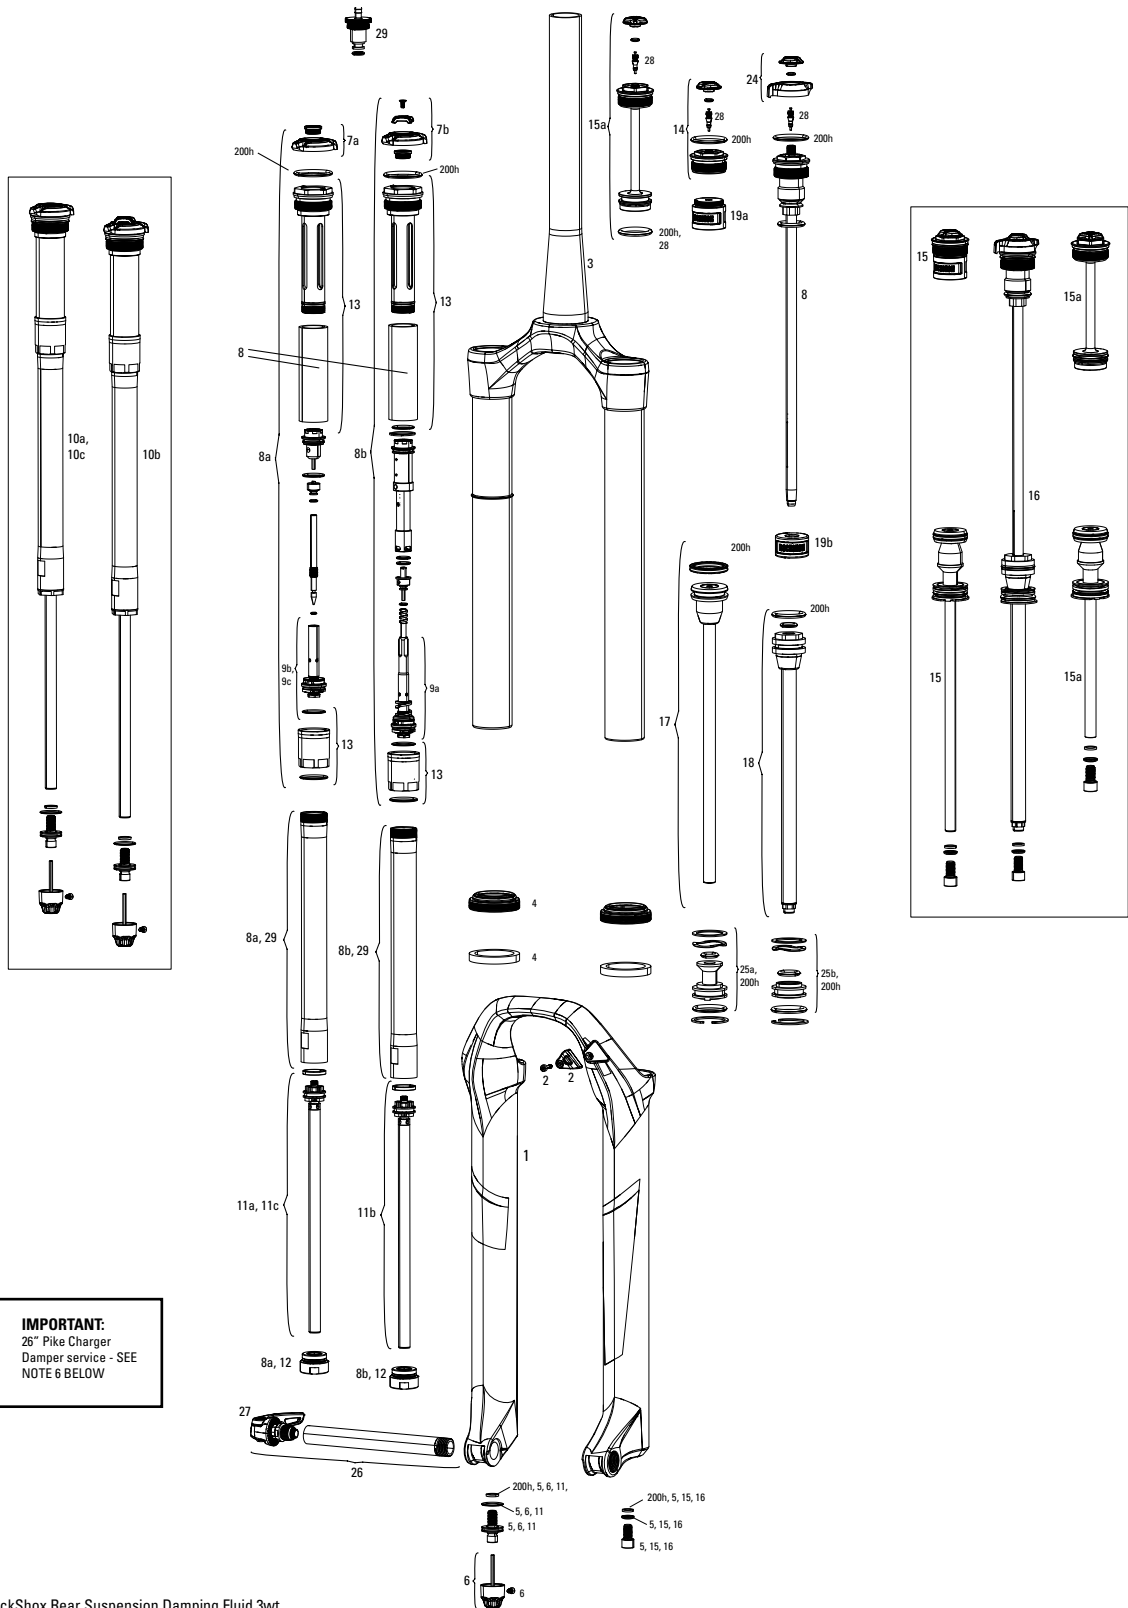

IMPORTANT:
26" Pike Charger
Damper service - SEE
NOTE 6 BELOW

Note:

1. Charger damper fluid - use RockShox Rear Suspension Damping Fluid 3wt.
2. Charger lower leg lubricant - use RockShox Pike Suspension Oil, 0w-30.
3. Charger damper bleed - use Bleed fitting Charger Damper and RockShox Charger Damper Standard Bleed Kit.
4. For Travel Change and Bottomless Token options, see the respective pages in this catalog, listed in the Index.
5. Pike Solo Air CSU's do not come with gradients printed on the stanchion tubes.
6. **IMPORTANT:** When servicing 26" variants of Pike and moving to the new, upgraded seal head (contained in all Full Service Kits) for the first time, you must change the damper tube to 11.4018.063.000. The new damper tube will have a turned indicator mark on the lower section of the damper tube, see the Pike Service Manual for details. If your damper tube does not have this indicator mark, you must purchase the new damper tube to use the new, upgraded seal head.
7. Decal and Maxel pages can be found in back of the catalog.