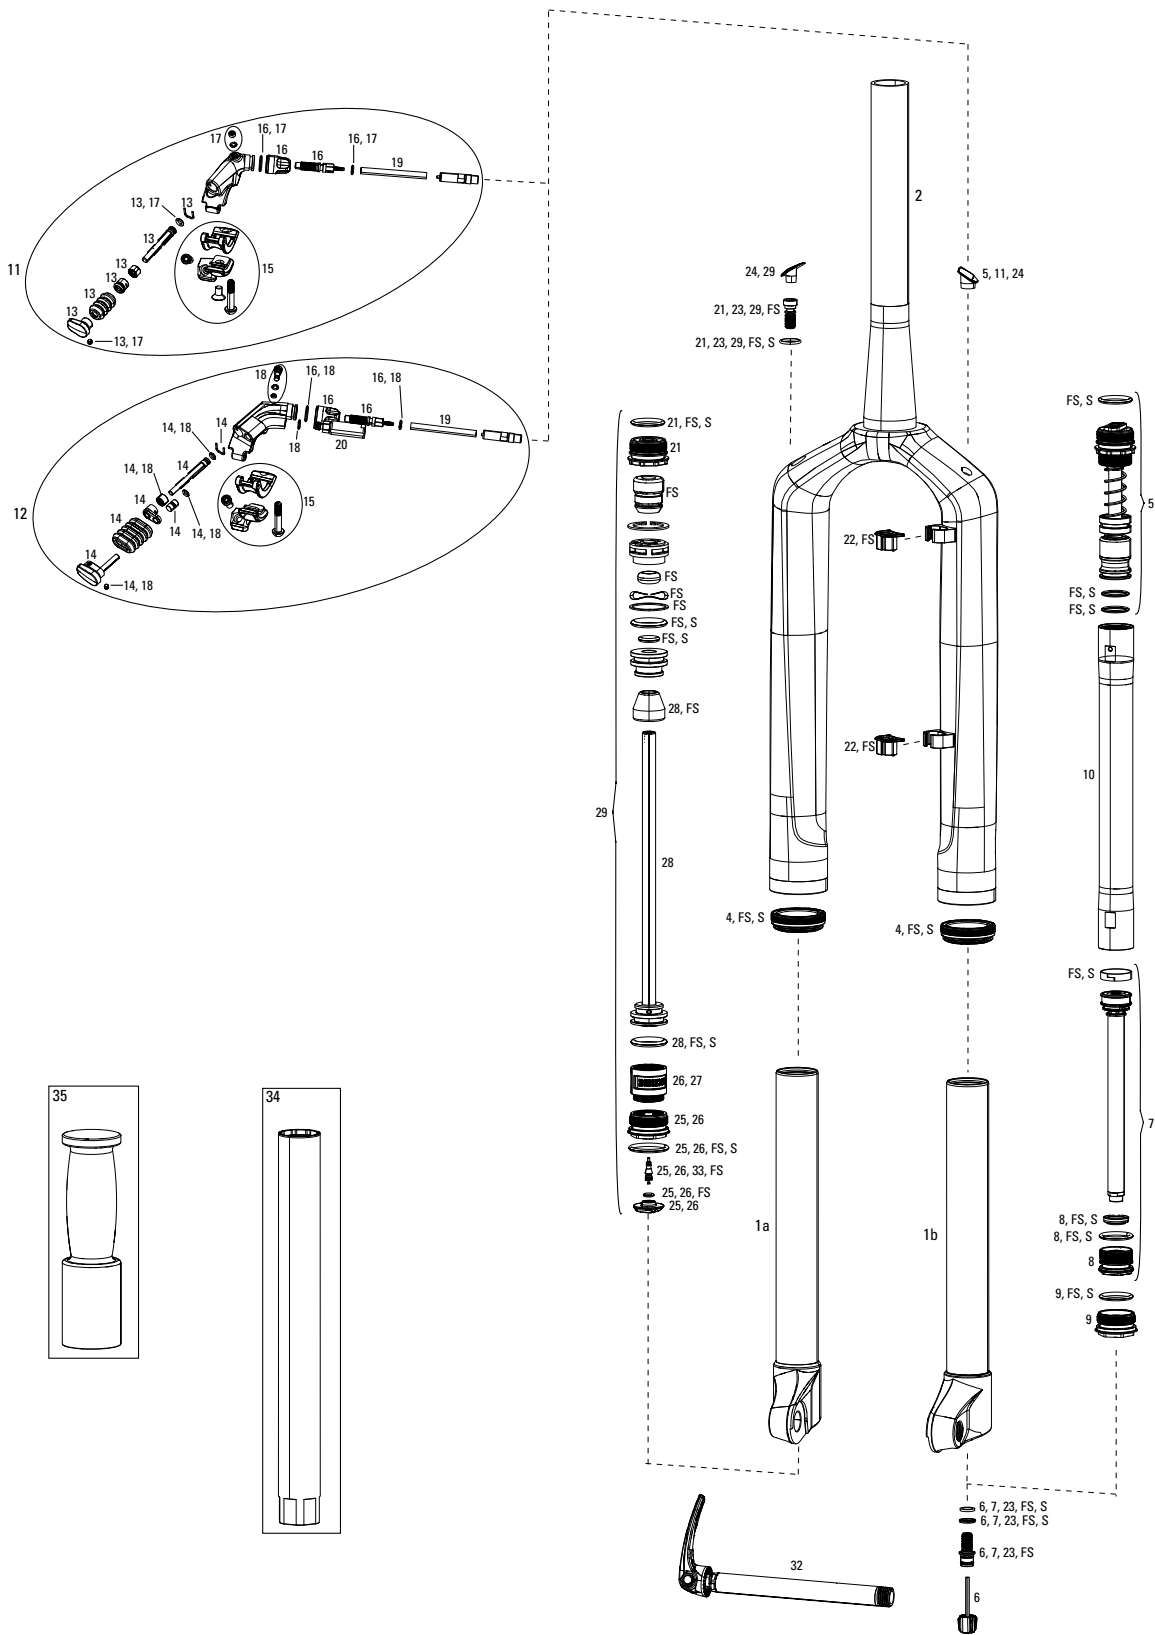

Note:

1. Full service kits include replaceable o-rings, glide rings, retaining rings, crush washers, crush washer retainers and shaft bolts/nuts. All air service kits include replacement schrader valve cores. All basic service kits include the following replaceable wear items: o-rings, glide rings, dust seals, and foam rings.
2. 2013+ XLoc remote uses Reverb hydraulic fluid.
3. Decal and Maxel pages can be found in back of the catalog.