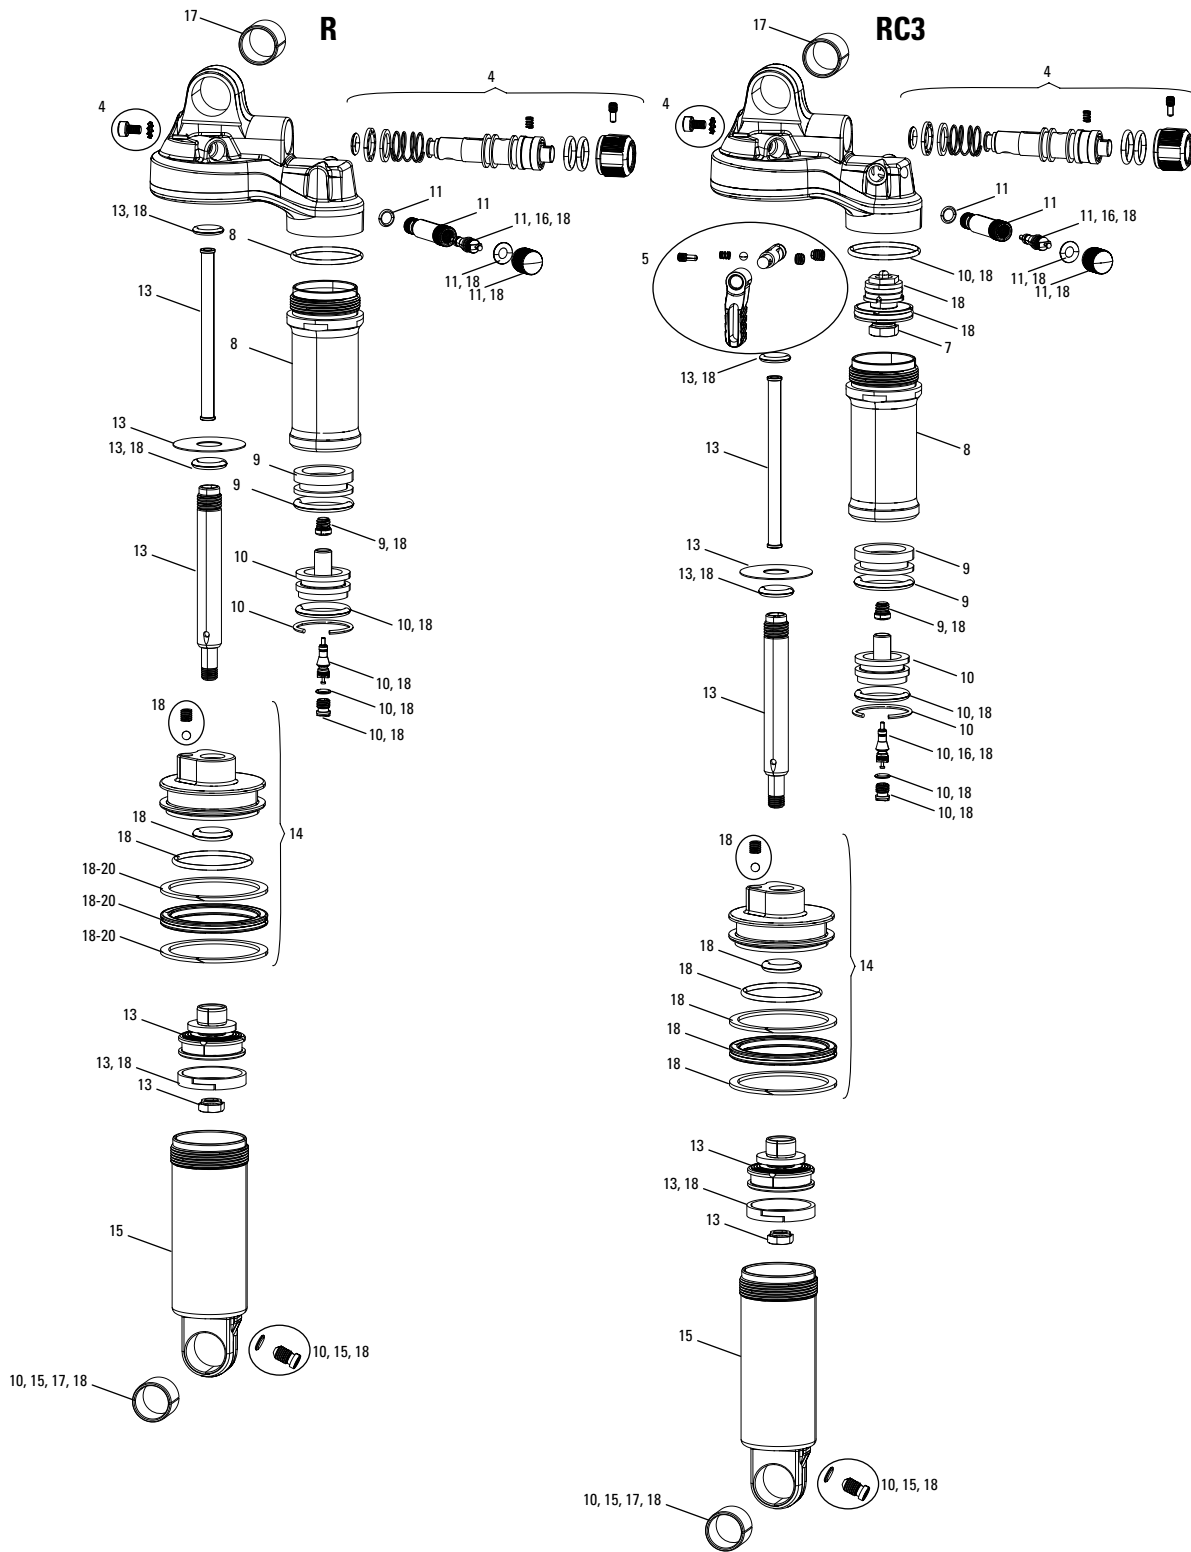

No.	Part Number	Description
2	11.4118.033.009	Air Can Assembly Monarch Black 165x38, B1(Plus,RL,XX), C1(R,RT,RT3) D1(RT3)
2	11.4118.033.010	Air Can Assembly Monarch Black 184x44, B1(Plus,RL,XX), C1(R,RT,RT3) D1(RT3)
2	11.4118.033.011	Air Can Assembly Monarch Black 190x51/200x51, B1(Plus,RL,XX), C1(R,RT,RT3) D1(RT3)
2	11.4118.033.012	Air Can Assembly Monarch Black 200x57, B1(Plus,RL,XX), C1(R,RT,RT3) D1(RT3)
2	11.4118.033.013	Air Can Assembly Monarch Black 216x63, B1(Plus,RL,XX), C1(R,RT,RT3) D1(RT3)
3	11.4118.033.015	Air Can Assembly Monarch Black High Volume 190x51/200x51, B1(Plus,RL,XX), C1(R,RT,RT3)
3	11.4118.033.016	Air Can Assembly Monarch Black High Volume 200x57, B1(Plus,RL,XX), C1(R,RT,RT3)
3	11.4118.033.017	Air Can Assembly Monarch Black High Volume 216x63, B1(Plus,RL,XX), C1(R,RT,RT3)
3	11.4118.033.028	Air Can Assembly Monarch Black Debonair (includes decals) 165x38, B1(Plus,RL,XX), C1(R,RT,RT3) D1(RT3)
3	11.4118.033.029	Air Can Assembly Monarch Black Debonair (includes decals) 184x44, B1(Plus,RL,XX), C1(R,RT,RT3) D1(RT3)
3	11.4118.033.030	Air Can Assembly Monarch Black Debonair (includes decals) 190x51/200x51, B1(Plus,RL,XX), C1(R,RT,RT3) D1(RT3)
3	11.4118.033.031	Air Can Assembly Monarch Black Debonair (includes decals) 200x57, B1(Plus,RL,XX), C1(R,RT,RT3) D1(RT3)
3	11.4118.033.032	Air Can Assembly Monarch Black Debonair (includes decals) 216x63, B1(Plus,RL,XX), C1(R,RT,RT3) D1(RT3)
7	11.4118.001.001	Rebound Knob Assy Monarch XX A1-B1
8	11.4118.023.020	Tune Assy, Monarch XX/RT Reb-Low/Comp-Low (CF-80lbs), LF-320, B1(XX), C1(RT)
8	11.4118.023.021	Tune Assy, Monarch XX/RT Reb-Low/Comp-Mid (CF-97lbs), LF-320, B1(XX), C1(RT)
8	11.4118.023.022	Tune Assy, Monarch XX/RT Reb-Mid/Comp-Low 3 (CF-60 lbs), LF-320, B1(XX), C1(RT)
8	11.4118.023.023	Tune Assy, Monarch XX/RT Reb-Mid/Comp-Low (CF-80lbs), LF-320, B1(XX), C1(RT)
8	11.4118.023.026	Tune Assy, Monarch XX/RT Reb-High/Comp-High (CF-110lbs), LF-320, B1(XX), C1(RT)
8	11.4118.023.027	Tune Assy, Monarch XX/RL Reb-Low/Comp-Low 3 (CF-60lbs), LF-430, B1(XX, RL)
8	11.4118.023.028	Tune Assy, Monarch XX/RL Reb-Low/Comp-Low (CF-80lbs), LF-430, B1(XX, RL)
8	11.4118.023.029	Tune Assy, Monarch XX/RL Reb-Low/Comp-Mid (CF-97lbs), LF-430, B1(XX, RL)
8	11.4118.023.030	Tune Assy, Monarch XX/RL Reb-Mid/Comp-Low 3 (CF-60 lbs), LF-430, B1(XX, RL)
8	11.4118.023.031	Tune Assy, Monarch XX/RL Reb-Mid/Comp-Low (CF-80lbs), LF-430, B1(XX, RL)
8	11.4118.023.033	Tune Assy, Monarch XX/RL Reb-Mid/Comp-High (CF-110lbs), LF-430, B1(XX, RL)
8	11.4118.023.034	Tune Assy, Monarch XX/RL Reb-High/Comp-High (CF-110lbs), LF-430, B1(XX, RL)
9	11.4118.037.014	Damper Body/IFP Fast Black, 165X38 - Monarch 2014-2017
9	11.4118.037.015	Damper Body/IFP Fast Black, 184X44 - Monarch 2014-2017
9	11.4118.037.016	Damper Body/IFP Fast Black, 190X51 - Monarch 2014-2017
9	11.4118.037.017	Damper Body/IFP Fast Black, 200X51 - Monarch 2014-2017
9	11.4118.037.018	Damper Body/IFP Fast Black, 200X57 - Monarch 2014-2017
9	11.4118.037.020	Damper Body/IFP Fast Black, 216X63 - Monarch 2014-2017
10	11.4118.038.001	Service Kit Full - Monarch XX B1(2014-2015)
11	00.4315.032.380	AM Rear Shock Air Can Service Kit, Basic - Monarch B1(Plus,XX,RL) C1 (R,RT3) D1 (2014+)
12	00.4315.032.390	AM Rear Shock Air Can Service Kit, Basic - Monarch High Volume B1(Plus,XX,RL) C1 (R,RT3) (2014+)
12	00.4315.032.540	AM Rear Shock Air Can Service Kit, Basic - Monarch DebonAir(2015+)
13	11.4115.132.010	Ball Nylon, Bleed, Fixed Piston - Monarch/Monarch Plus, Qty20
14	11.4308.327.002	Schrader Valve Core Qty 2
ns	11.4115.124.010	Air Valve Assembly (includes valve body, valve, valve cap) -Monarch/Monarch Plus
15	11.4115.013.000	Rear Shock Eyelet Bushing 1/2"X1/2" Qty 2
16	11.4118.002.000	Banjo/Compression Fitting/Threaded Barb Kit - Monarch XX
17	11.4318.000.000	Remote XLoc Monarch XX Left Black (hose/banjo)
17	11.4318.000.010	Remote XLoc Monarch XX Right Black (hose/banjo)
ns	11.4318.001.000	XLoc Remote Service Kit MN XX
18	11.4315.013.070	Remote XLoc Full Sprint Left Gold Adjuster (includes hose/banjo)
18	11.4315.013.080	Remote XLoc Full Sprint Right Gold Adjuster (includes hose/banjo)
ns	11.4318.006.010	XLoc Full Sprint Remote Service Kit (includes ratchet wheeland O-rings)
19	11.4318.005.000	Connectamajig Collar Suspension Black - Reverb/XLoc Full sprint
20	11.4318.002.040	Hydraulic Hoses/Barbs/Compression Fittings XLoc Monarch XX 1250mm Qty 2 (use with Reverb fluid only) NEW
21	11.4318.002.020	Hydraulic Hose/Barb/Compression Fitting XLoc Monarch XX FullSprint Connectamajig 2000mm Qty 1 (use with Reverb fluid only) B1
ns	11.4318.003.450	Decal Kit Monarch XX/XX DebonAir Silver/Black 152/165/184/190/200/216
ns	11.4318.003.244	Decal Kit Monarch R/RL/RT3/XX High Volume Black Can 165 B1(RL,XX), C1(R,RT3)
ns	11.4318.003.246	Decal Kit Monarch R/RL/RT3/XX High Volume Black Can 190/200B1(RL,XX), C1(R,RT3)
ns	11.4318.003.248	Decal Kit Monarch R/RL/RT3/XX High Volume Black Can 216 B1(RL,XX), C1(R,RT3)
ns	11.4115.115.010	Decal, Rear Shock, Tune (ML) - Vivid/Monarch Qty 10
ns	11.4115.115.020	Decal, Rear Shock, Tune (MM) - Vivid/Monarch Qty 10
ns	11.4115.115.030	Decal, Rear Shock, Tune (MH) - Vivid/Monarch Qty 10
22	00.4315.027.010	Air Valve Adapter Tool - RockShox Rear Shocks
23	00.4115.154.020	Rear Shock Vise blocks, 3 Hole for RockShox Monarch/Vivid/Vivid Air/Reverb
24	00.4118.013.000	Rear Shock Body Vise blocks, RockShox Monarch
25	00.4315.026.010	1/2" x1/2" Rear Shock Bushing Tool (Eyelet/SealHead) RockShox

Note:

1. All 2011-2013 Monarch Plus shocks are compatible with 2011-2013 standard and high-volume air can assemblies; air can includes all seals installed.
2. Use "1/2"x1/2" Rear Shock Bushing/Mount Hardware Tool" to remove and install eyelet bushing and mounting hardware.