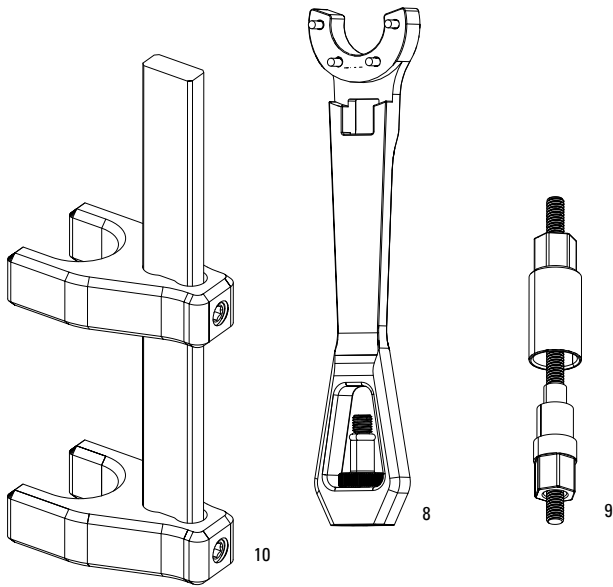

No.	Part Number	Description
SERVICE		
50h	00.4315.032.615	50 hour Service Kit (includes air can seals, piston seal, glide rings) - Deluxe/Super Deluxe (2017+)
200h	00.4315.032.616	200 hour/1 year Service Kit (includes air can seals, piston seal, glide rings, IFP seals) - Deluxe (2017+)
AIR CAN		
1	11.4118.033.033	Air Can Metric Solo Air Black 145/170X35 (includes decals) -Deluxe (2017+)
1	11.4118.033.034	Air Can Metric Solo Air Black 165/190X37.5-45 (includes decals) - Deluxe/Super Deluxe (2017+)
1	11.4118.033.035	Air Can Metric Solo Air Black 185/210X47.5-55 (includes decals) - Deluxe/Super Deluxe (2017+)
1	11.4118.033.036	Air Can Metric Solo Air Black 205/230X57.5-65 (includes decals) - Deluxe/Super Deluxe (2017+)
1	11.4118.033.037	Air Can Metric DebonAir Black 165/190X37.5-45 (includes decals) - Deluxe/Super Deluxe (2017+)
1	11.4118.033.038	Air Can Metric DebonAir Black 185/210X47.5-55 (includes decals) - Deluxe/Super Deluxe (2017+)
1	11.4118.033.039	Air Can Metric DebonAir Black 205/230X57.5-65 (includes decals) - Deluxe/Super Deluxe (2017+)
TOOLS/GREASE/FLUIDS		
ns	11.4115.094.010	Lubricant, Rear Shock Air Can, Maxima 15W 50, 1 Liter Bottle
ns	00.4318.008.002	Grease Rockshox Dynamic Seal Grease (PTFE) 1oz - Recommended for Service of Rear Shocks
ns	11.4315.004.020	RockShox Suspension Oil, 3wt 16oz Bottle - Rear Shock Damper/Charger Damper
ns	11.4315.021.050	RockShox Suspension Oil, 3wt 120ml Bottle - Rear Shock Damper/Charger Damper
2	00.4315.027.010	Air Valve Adapter Tool - RockShox Rear Shocks
3	00.4115.154.020	Rear Shock Vise blocks, 3 Hole for RockShox Monarch/Vivid/Vivid Air/Reverb
4	00.4118.013.000	Rear Shock Body Vise blocks, RockShox Monarch
5	00.4315.026.010	1/2"x1/2" Rear Shock Bushing Tool (Eyelet/SealHead) RockShox
ns	00.4315.023.010	High-Pressure Fork/Shock Pump (300 psi Max) RockShox
ns	00.4315.023.030	High-Pressure Fork/Shock Pump (600 psi Max) RockShox
ns	00.4315.023.040	High-Pressure Fork/Shock Pump (300 psi Max) RockShox DigitalGauge
ns	00.4315.022.010	Schrader Valve Removal Tool Rockshox
6	11.4115.107.070	Compression Knob - Super Deluxe A1 (2017+)
7	11.4308.327.002	Schrader Valve Core Qty 2
8	11.4118.046.000	Rear Shock Bearing with Spacers (Includes bearings and spacers for BR eyelets) - Deluxe/Super Deluxe BR (2017+)
9	11.4115.013.000	Rear Shock Eyelet Bushing 1/2"X1/2" Qty 2
TUNE ASSEMBLIES		
10	11.4118.042.001	Volume Reducer Kit (Includes volume reducers, qty 3) - SuperDeluxe/ Deluxe (2017+)
11	11.4118.023.052	Tune Assy, Monarch Plus Reb-Low/Comp-Low (CF-80lbs), LF-320, B1
11	11.4118.023.056	Tune Assy, Monarch Plus Reb-Mid/Comp-Low (CF-80lbs), LF-320, B1
11	11.4118.023.057	Tune Assy, Monarch Plus Reb-Mid/Comp-Mid (CF-97lbs), LF-320, B1
11	11.4118.023.058	Tune Assy, Monarch Plus Reb-Mid/Comp-High (CF-110lbs), LF-320, B1
11	11.4118.023.061	Tune Assy, Monarch Plus Reb-High/Comp-High (CF-110lbs), LF-320, B1
DAMPER BODY		
12a	11.4118.048.011	Damper Body/IFP, Standard Eyelet 62.5mm (Includes damper body, IFP, valve core and caps) - Deluxe A1/ Super Deluxe A1 (2017+)
12a	11.4118.048.010	Damper Body/IFP, Standard Eyelet 60mm (Includes damper body,IFP, valve core and caps) - Deluxe A1/ Super Deluxe A1 (2017+)
12a	11.4118.048.009	Damper Body/IFP, Standard Eyelet 57.5mm (Includes damper body, IFP, valve core and caps) - Deluxe A1/ Super Deluxe A1 (2017+)
12a	11.4118.048.008	Damper Body/IFP, Standard Eyelet 55mm (Includes damper body,IFP, valve core and caps) - Deluxe A1/ Super Deluxe A1 (2017+)
12a	11.4118.048.007	Damper Body/IFP, Standard Eyelet 52.5mm (Includes damper body, IFP, valve core and caps) - Deluxe A1/ Super Deluxe A1 (2017+)
12a	11.4118.048.006	Damper Body/IFP, Standard Eyelet 50mm (Includes damper body,IFP, valve core and caps) - Deluxe A1/ Super Deluxe A1 (2017+)
12a	11.4118.048.005	Damper Body/IFP, Standard Eyelet 47.5mm (Includes damper body, IFP, valve core and caps) - Deluxe A1/ Super Deluxe A1 (2017+)
12a	11.4118.048.004	Damper Body/IFP, Standard Eyelet 45mm (Includes damper body,IFP, valve core and caps) - Deluxe A1/ Super Deluxe A1 (2017+)
12a	11.4118.048.003	Damper Body/IFP, Standard Eyelet 42.5mm (Includes damper body, IFP, valve core and caps) - Deluxe A1/ Super Deluxe A1 (2017+)
12a	11.4118.048.002	Damper Body/IFP, Standard Eyelet 40mm (Includes damper body,IFP, valve core and caps) - Deluxe A1/ Super Deluxe A1 (2017+)
12a	11.4118.048.001	Damper Body/IFP, Standard Eyelet 37.5mm (Includes damper body, IFP, valve core and caps) - Deluxe A1/ Super Deluxe A1 (2017+)
12a	11.4118.048.000	Damper Body/IFP, Standard Eyelet 35mm (Includes damper body,IFP, valve core and caps) - Deluxe A1/ Super Deluxe A1 (2017+)
12b	11.4118.048.025	Damper Body/IFP, Bearing Eyelet 65mm (Includes damper body,IFP, valve core and caps) - Deluxe A1/ Super Deluxe A1 (2017+)
12b	11.4118.048.024	Damper Body/IFP, Bearing Eyelet 62.5mm (Includes damper body, IFP, valve core and caps) - Deluxe A1/ Super Deluxe A1 (2017+)
12b	11.4118.048.023	Damper Body/IFP, Bearing Eyelet 60mm (Includes damper body,IFP, valve core and caps) - Deluxe A1/ Super Deluxe A1 (2017+)
12b	11.4118.048.022	Damper Body/IFP, Bearing Eyelet 57.5mm (Includes damper body, IFP, valve core and caps) - Deluxe A1/ Super Deluxe A1 (2017+)
12b	11.4118.048.021	Damper Body/IFP, Bearing Eyelet 55mm (Includes damper body,IFP, valve core and caps) - Deluxe A1/ Super Deluxe A1 (2017+)
12b	11.4118.048.020	Damper Body/IFP, Bearing Eyelet 52.5mm (Includes damper body, IFP, valve core and caps) - Deluxe A1/ Super Deluxe A1 (2017+)

SUPER DELUXE COIL RC A1 (2018)