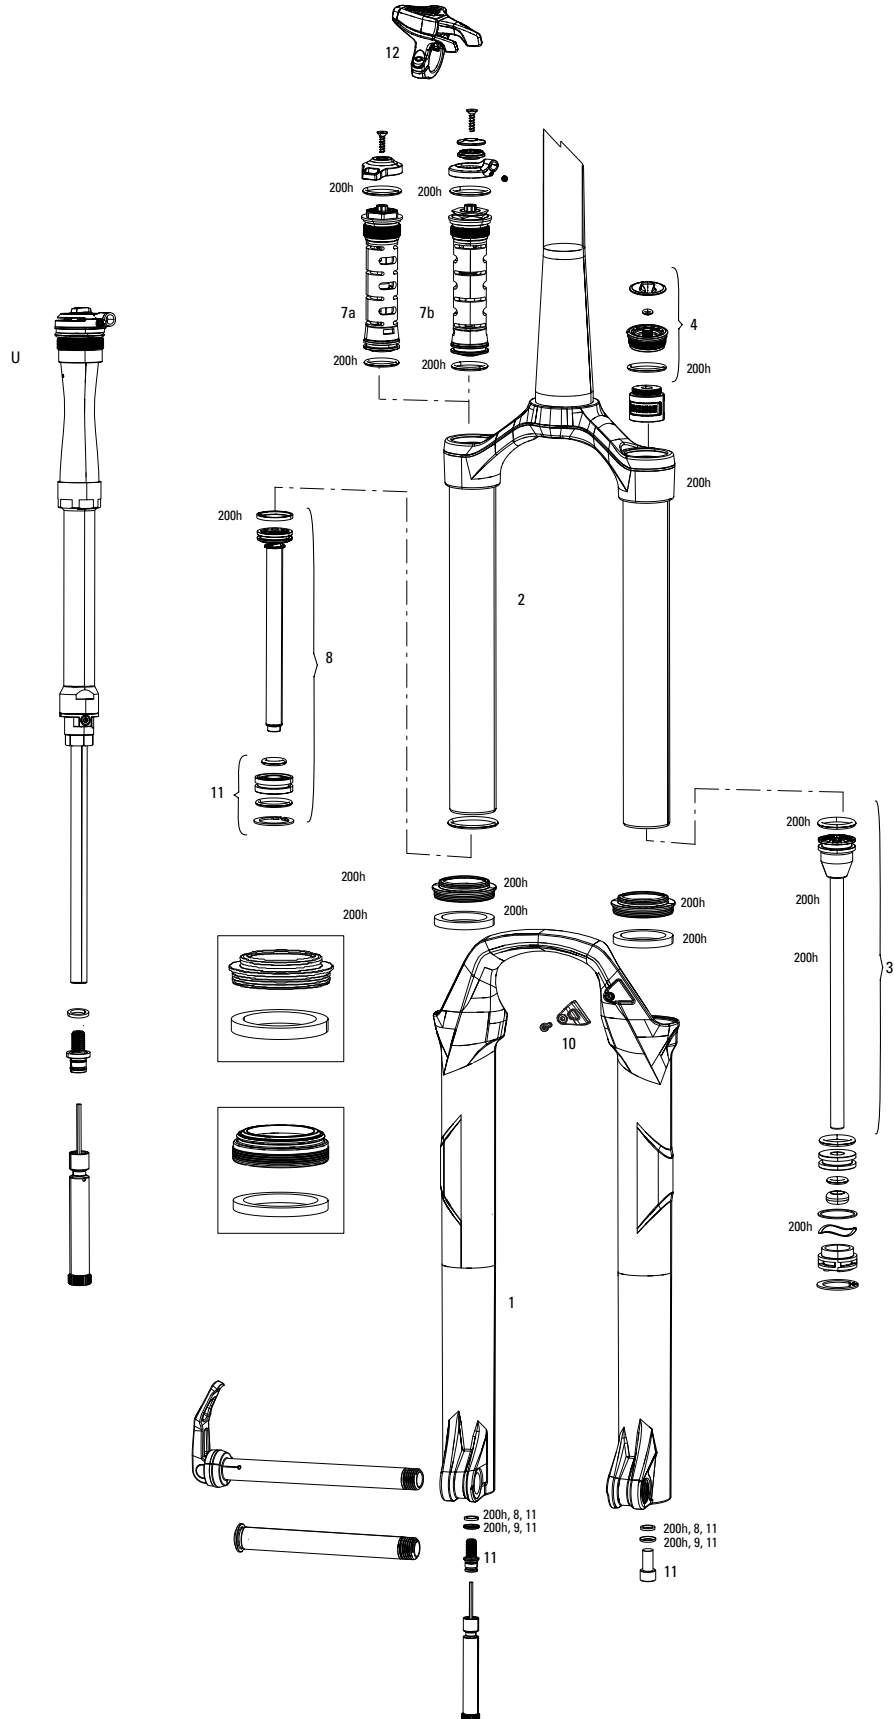

Note:

1. Convert from Crown Adjust to Remote Adjust: Remote compression damper requires remote compression adjuster spool, cable clamp and remote lever assembly.
2. Solo Air internals require Solo Air CSU; Solo Air internals are not compatible with Dual Air CSU. Dual Air internals require Dual Air CSU; Dual Air internals are not compatible with Solo Air CSU.
3. REBA chassis and internals may be travel-specific. See part kit descriptions for identification.
4. Decal and Maxel pages can be found in back of the catalog.