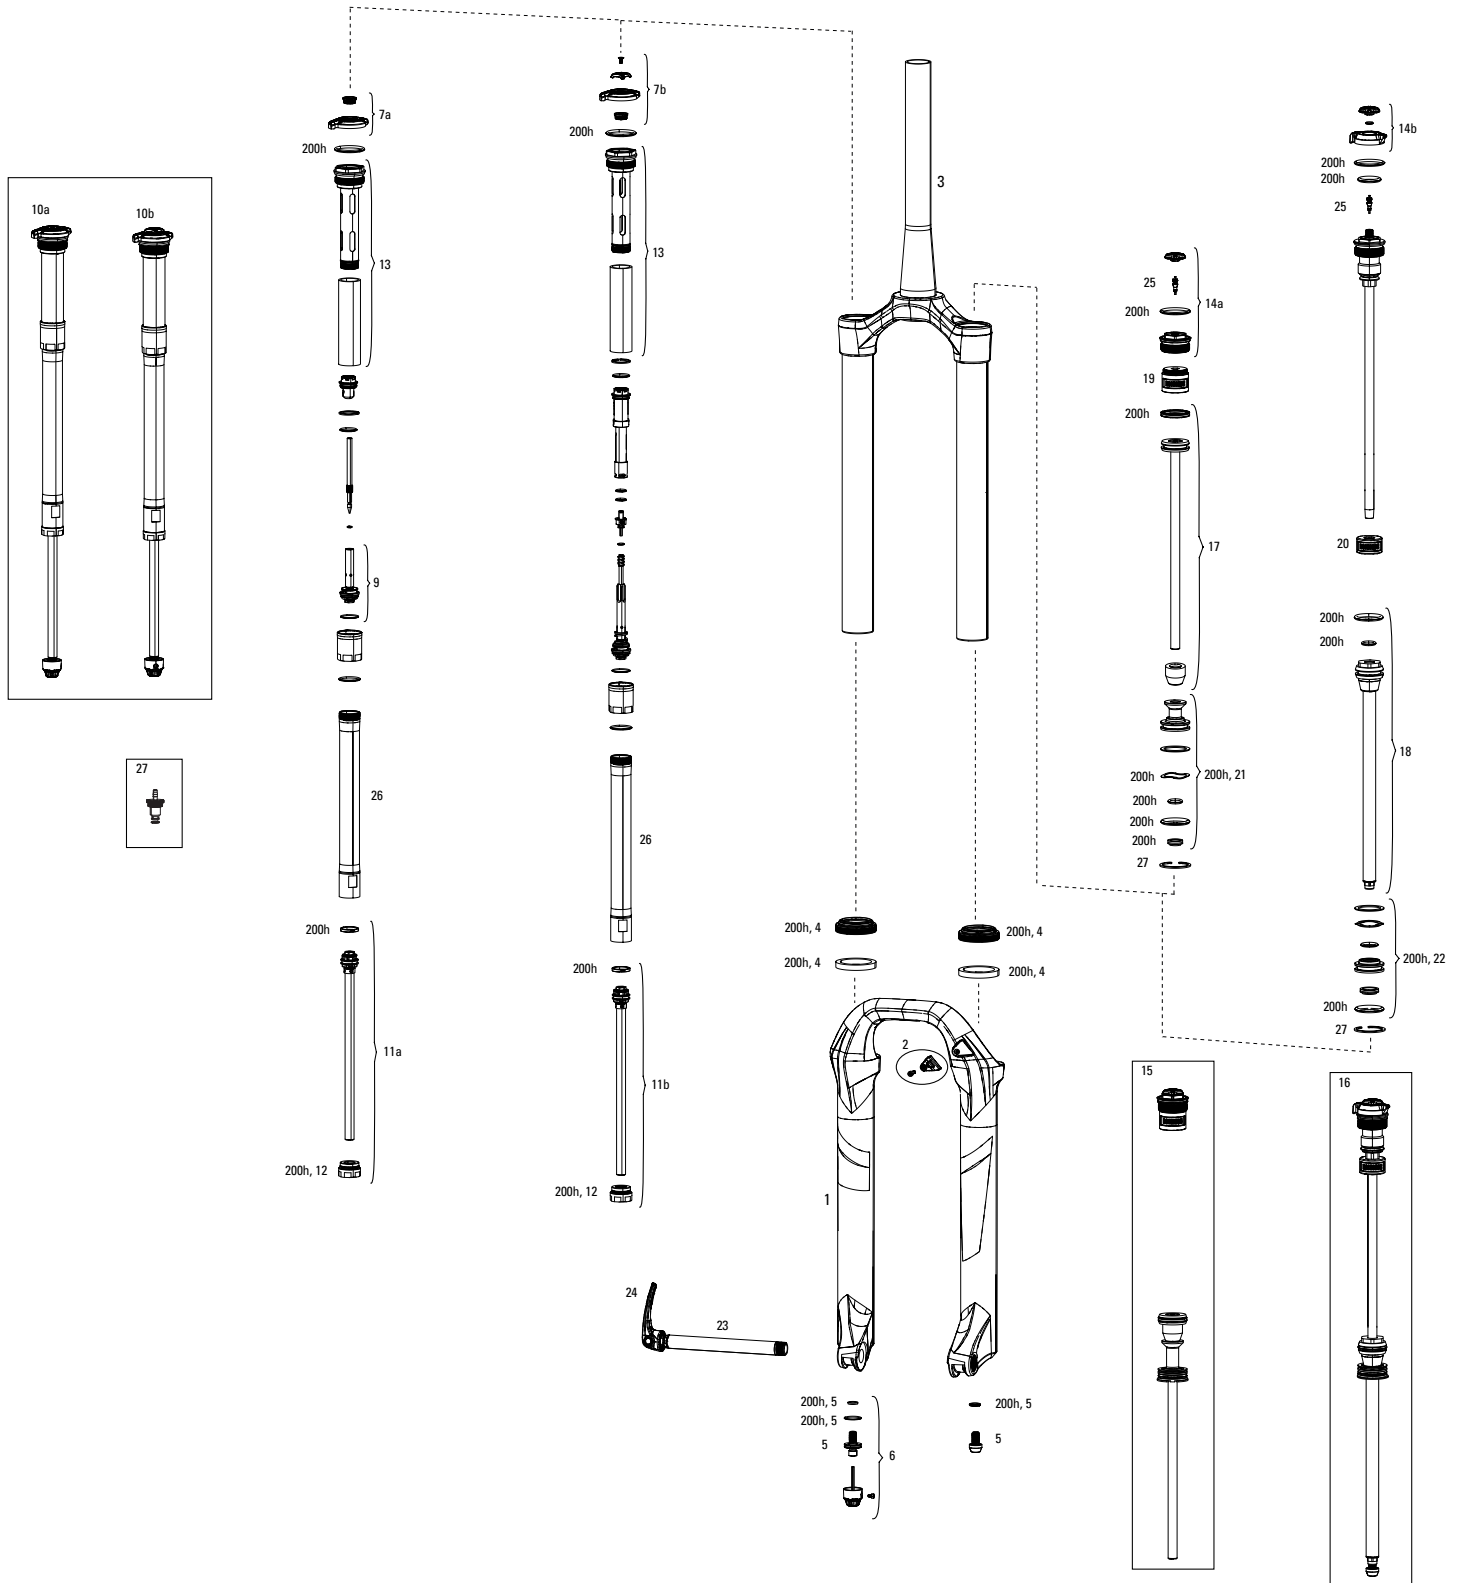

Note:

1. 200 Hour Service kits include replaceable o-rings, glide rings, retaining rings, crush washers, crush washer retainers and wiper seals. All air service kits include replacement schrader valve cores. All basic service kits include the following replaceable wear items: o-rings, glide rings, dust seals, and foam rings.
2. Charger damper fluid - use RockShox Rear Suspension Damping Fluid 3wt.
3. Charger lower leg lubricant - use RockShox Pike Suspension Oil, 0w-30.
4. Charger damper bleed - use Bleed fitting Charger Damper and RockShox Charger Damper Standard Bleed Kit.
5. For Travel Change and Bottomless Token options, see the respective pages in this catalog, listed in the Index.
6. Pike Solo Air CSU's do not come with gradients printed on the stanchion tubes.
7. Pike Boost Compatible threading for the top cap of the Charger Damper and Air Top Cap is specific to the Boost Compatible chassis.