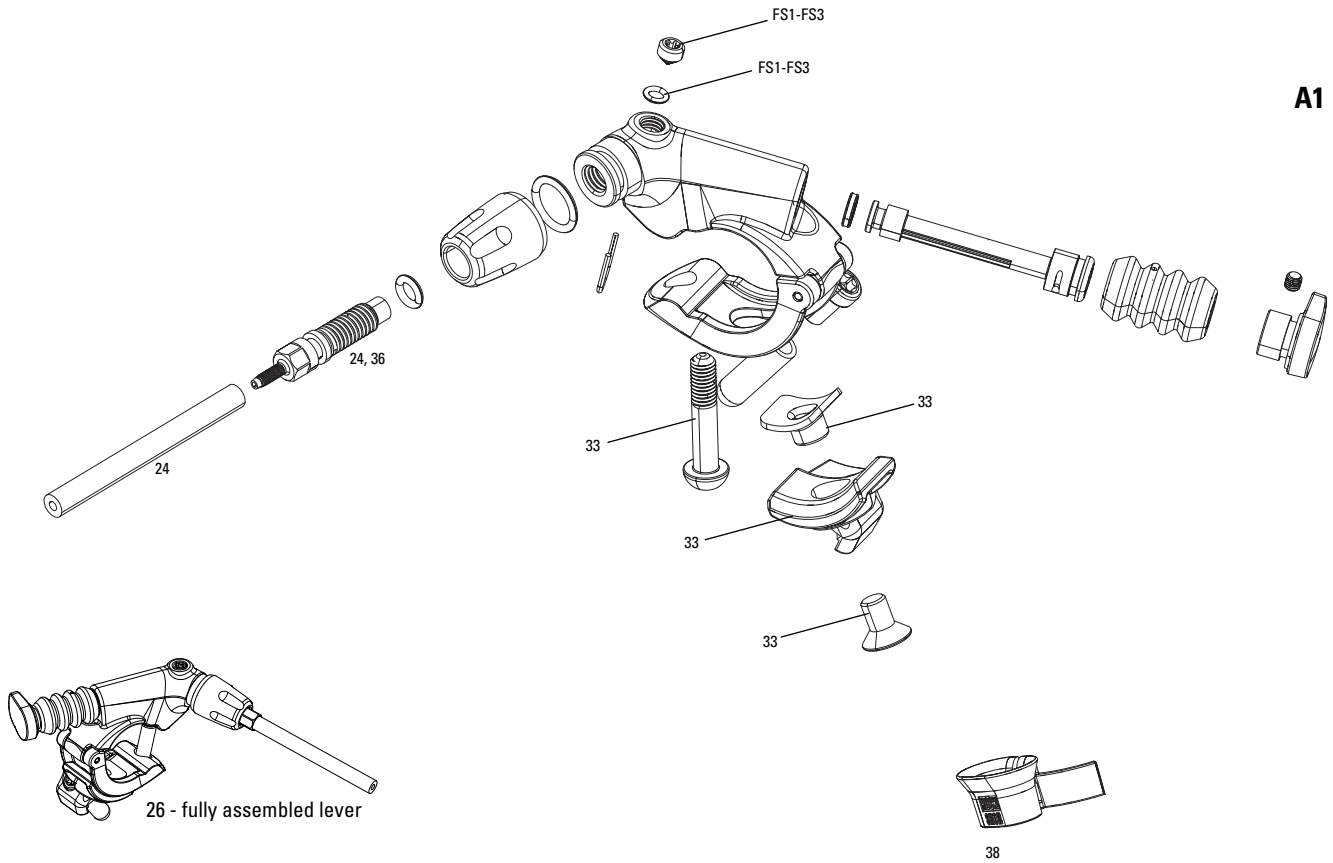

# REVERB / REVERB STEALTH A1 - A2

**A1**

26 - fully assembled lever

**A2**

**Note:**

1. A1 - Remote silver adjuster knob - compatible with A1 Reverb only (2011-2013)
2. A2 - Remote black adjuster knob - compatible with A2 & B1 Reverb only (2013-2016)
3. A1 - specific parts not compatible with A2
4. As of MY16, there is a new IFP for Reverb and Reverb Stealth that does not use the two backup rings. Current full service kits include the new IFP, which is retrofittable into any Reverb or Reverb Stealth
5. If Reverb is sinking into travel or experiencing bypass, please use new IFP tube and inner seal head.