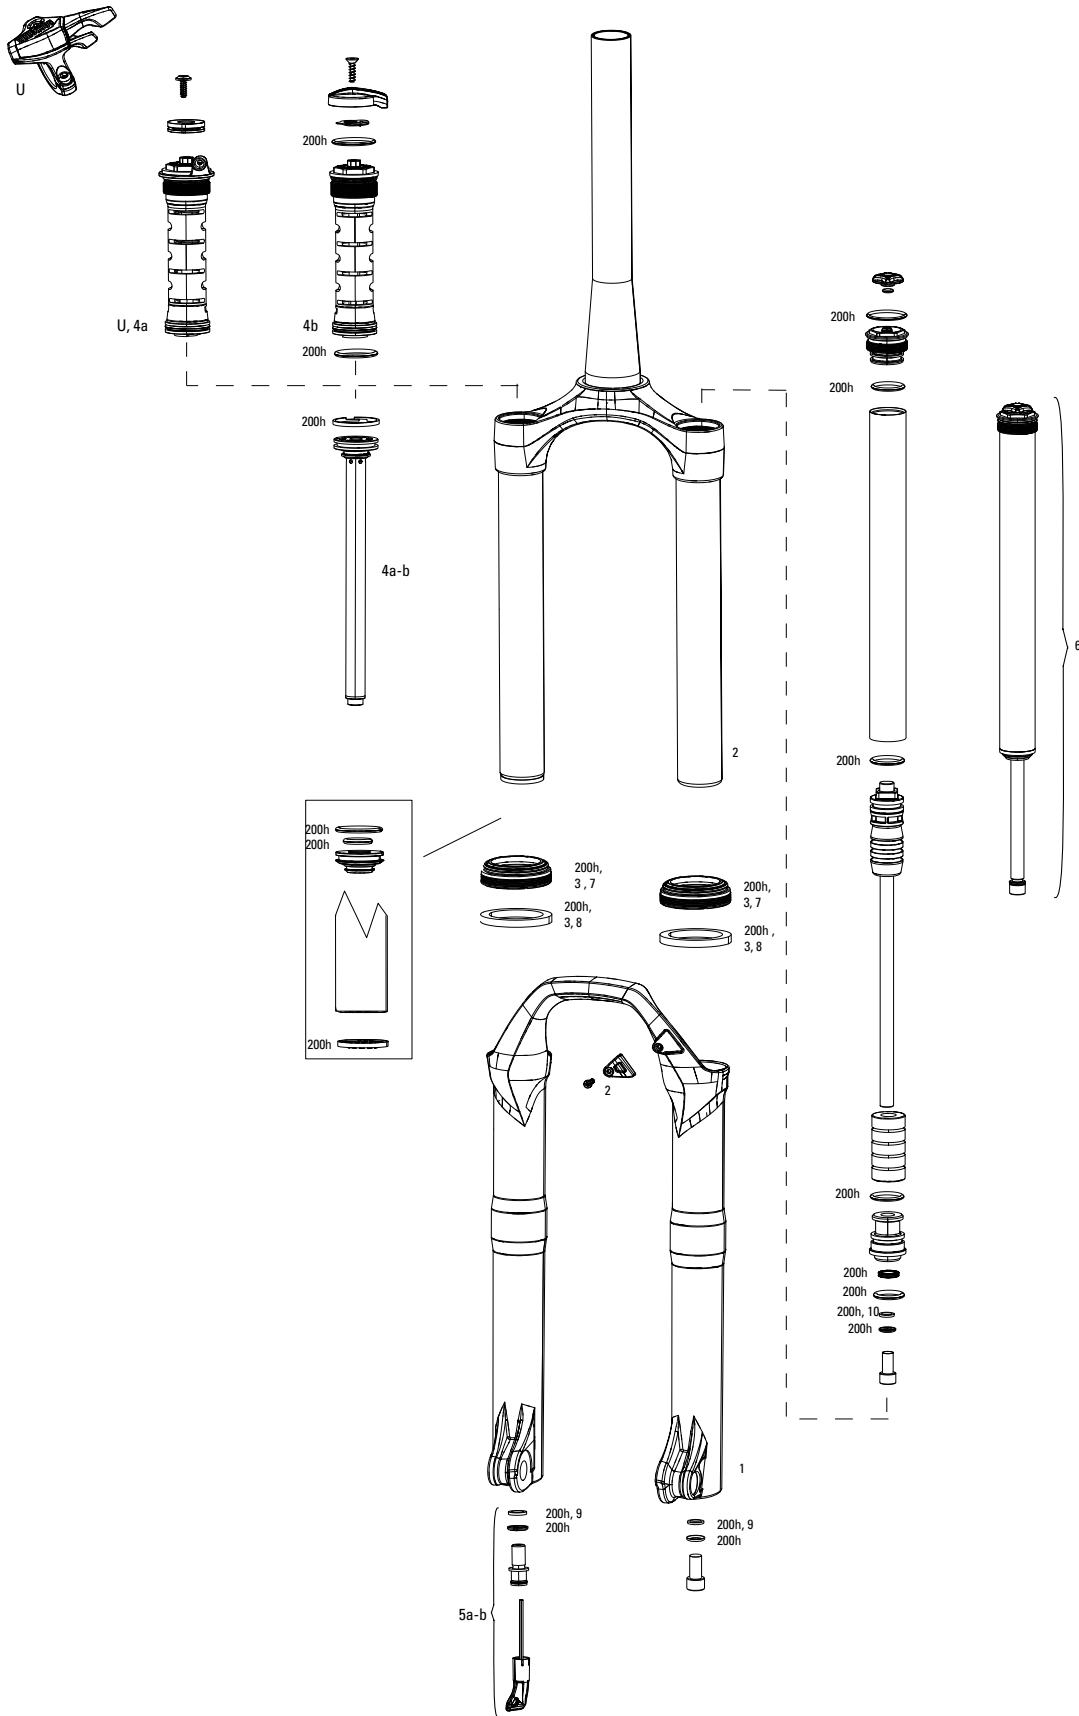

Note:

1. All basic service kits include the following replaceable wear items: o-rings, glide rings, dust seals, and foam rings.
2. Convert from Crown Adjust to Remote Adjust: Remote compression damper, remote compression adjuster spool, cable clamp and remote lever assembly.
3. Thread Pitch is 0.8mm for Recon Silver C1 and Sektor Silver A2
4. Maximum Tire Diameter: 714mm Maximum Tire Width: 81mm
5. 32mm Boost lower legs use flangless wiper seals.
6. 6 Decal and Maxel pages can be found in back of the catalog.