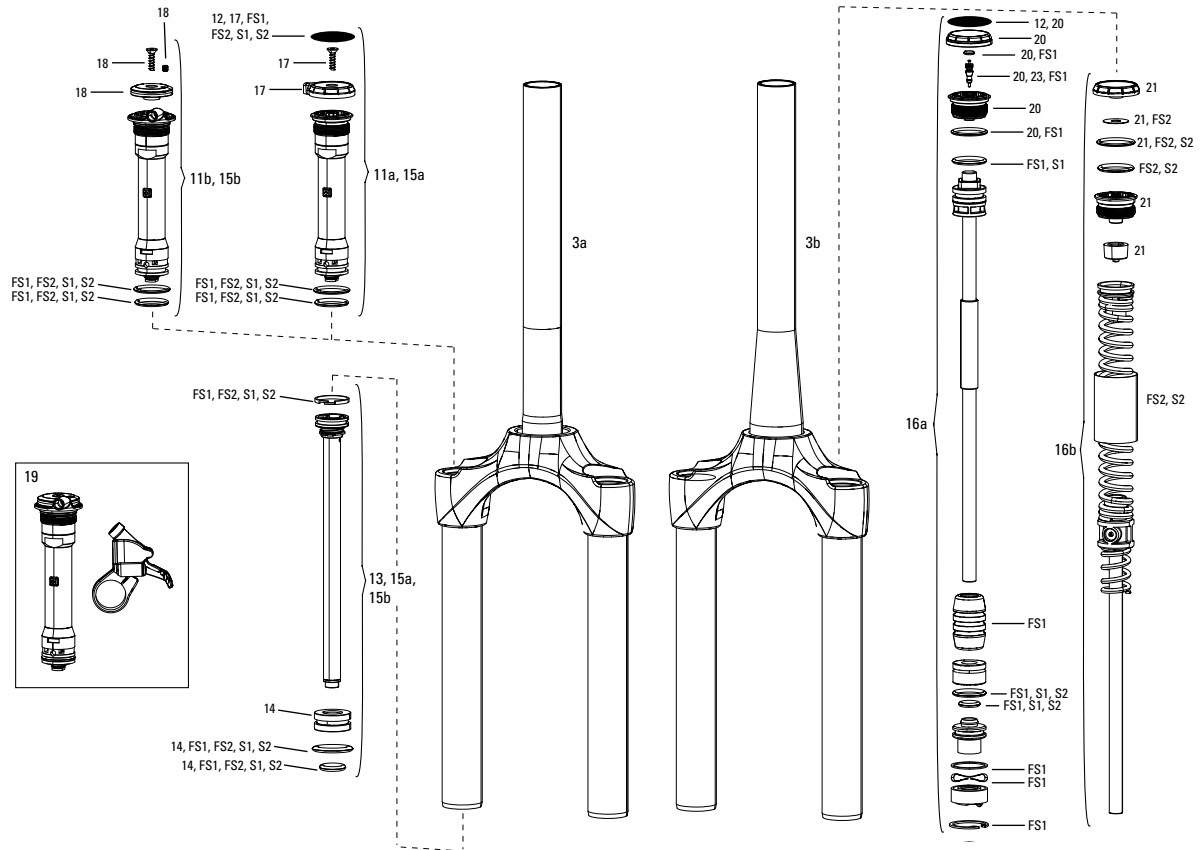

PARAGON A1 (2015-2016)

Note:

1. Full service kits include replaceable o-rings, glide rings, retaining rings, crush washers, crush washer retainers and shaft bolts/nuts. All basic service kits include the following replaceable wear items: o-rings, glide rings, dust seals, and foam rings.
2. All lower legs include bushings, foam rings and dust seals installed.
3. Paragon lower legs are only available in Post Mount or Disc Brake variants; not both together.
4. Decal pages can be found in back of the catalog.