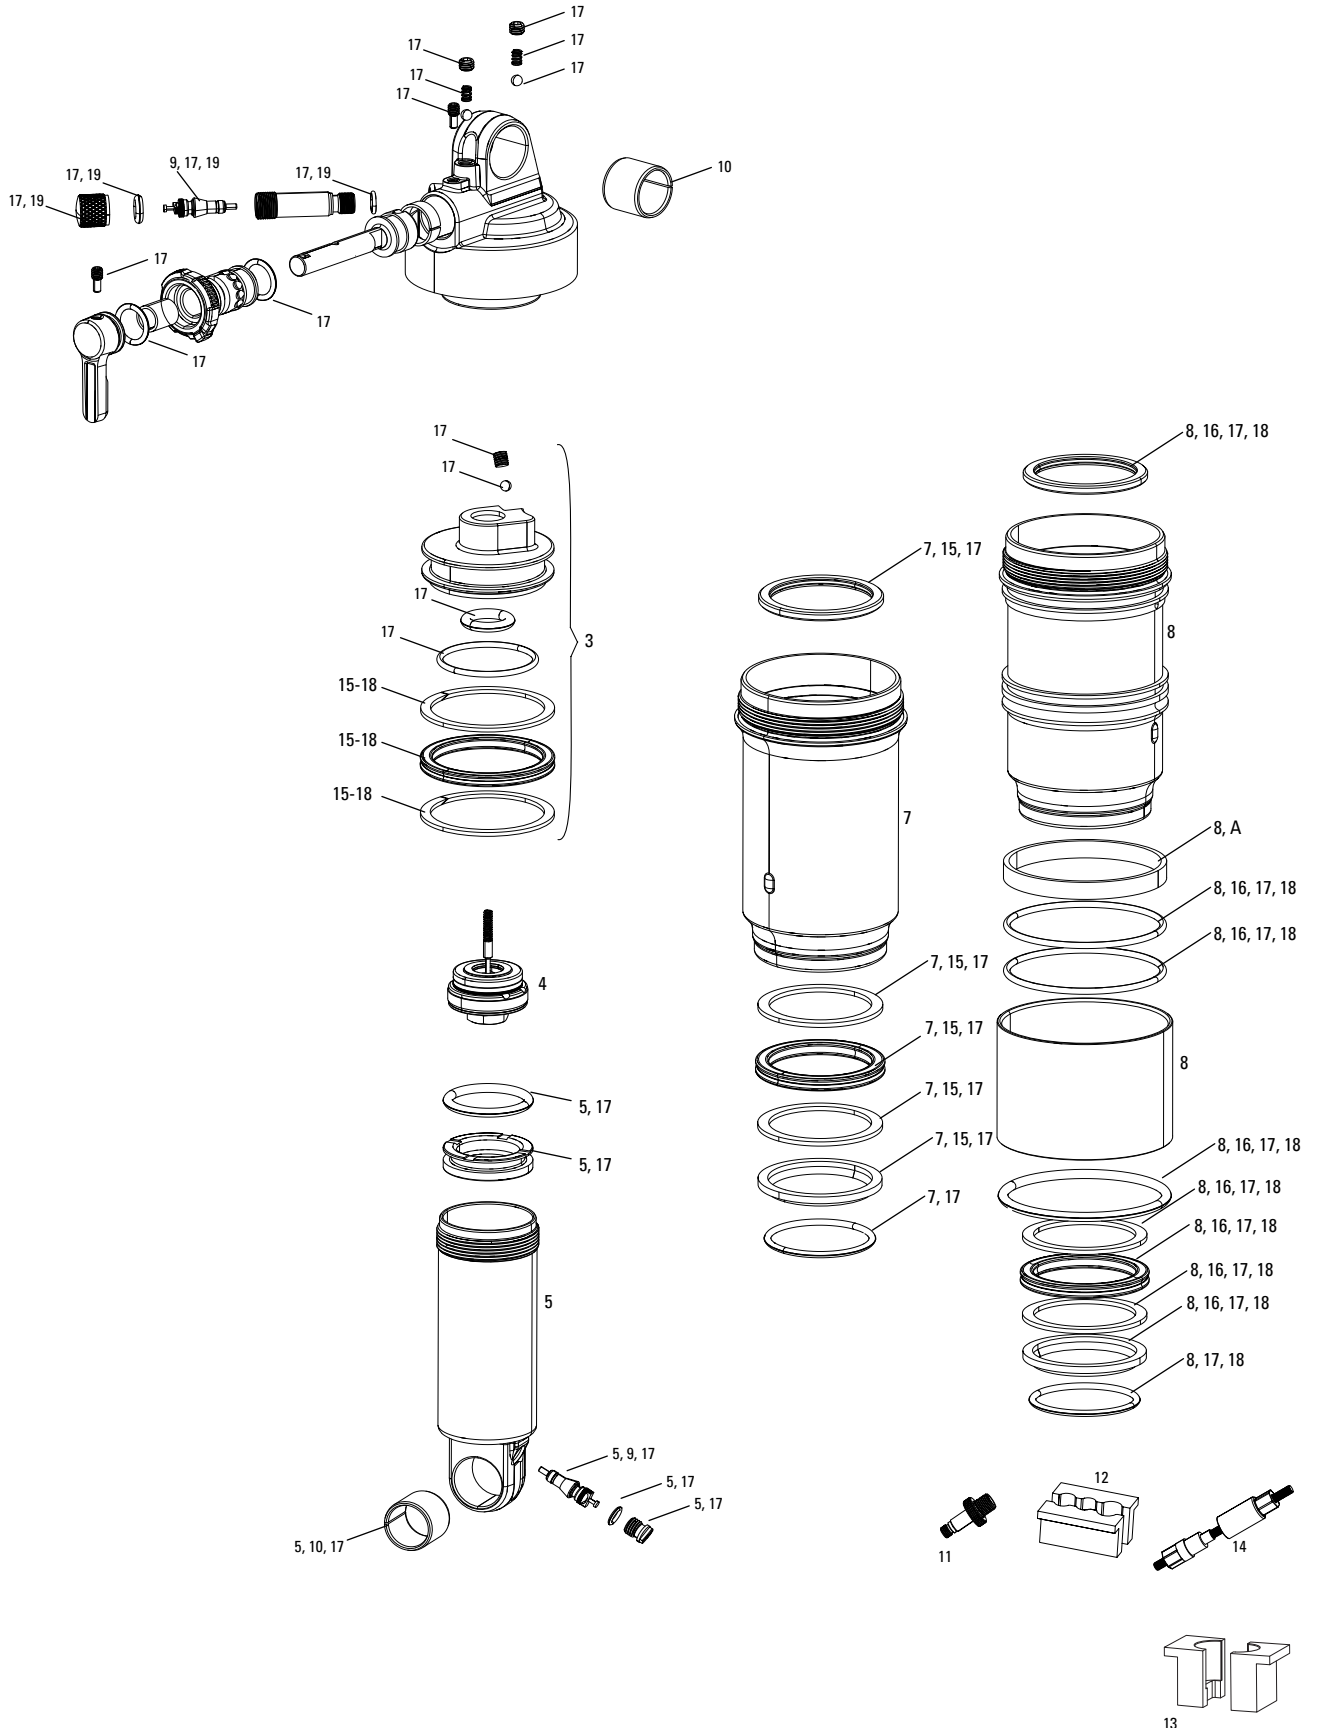

MONARCH RT3 (2013)

Note:

1. 2013 Monarch RT3 parts, including air cans, are not compatible with pre-2013 Monarch rear shocks.
2. 2013 Monarch RT3 shaft and shaft adjuster rod are not serviceable. Do not attempt to disassemble.
3. Use 1/2"x1/2" Rear Shock Bushing/Mount Hardware Tool to remove and install eyelet bushing and mounting hardware.