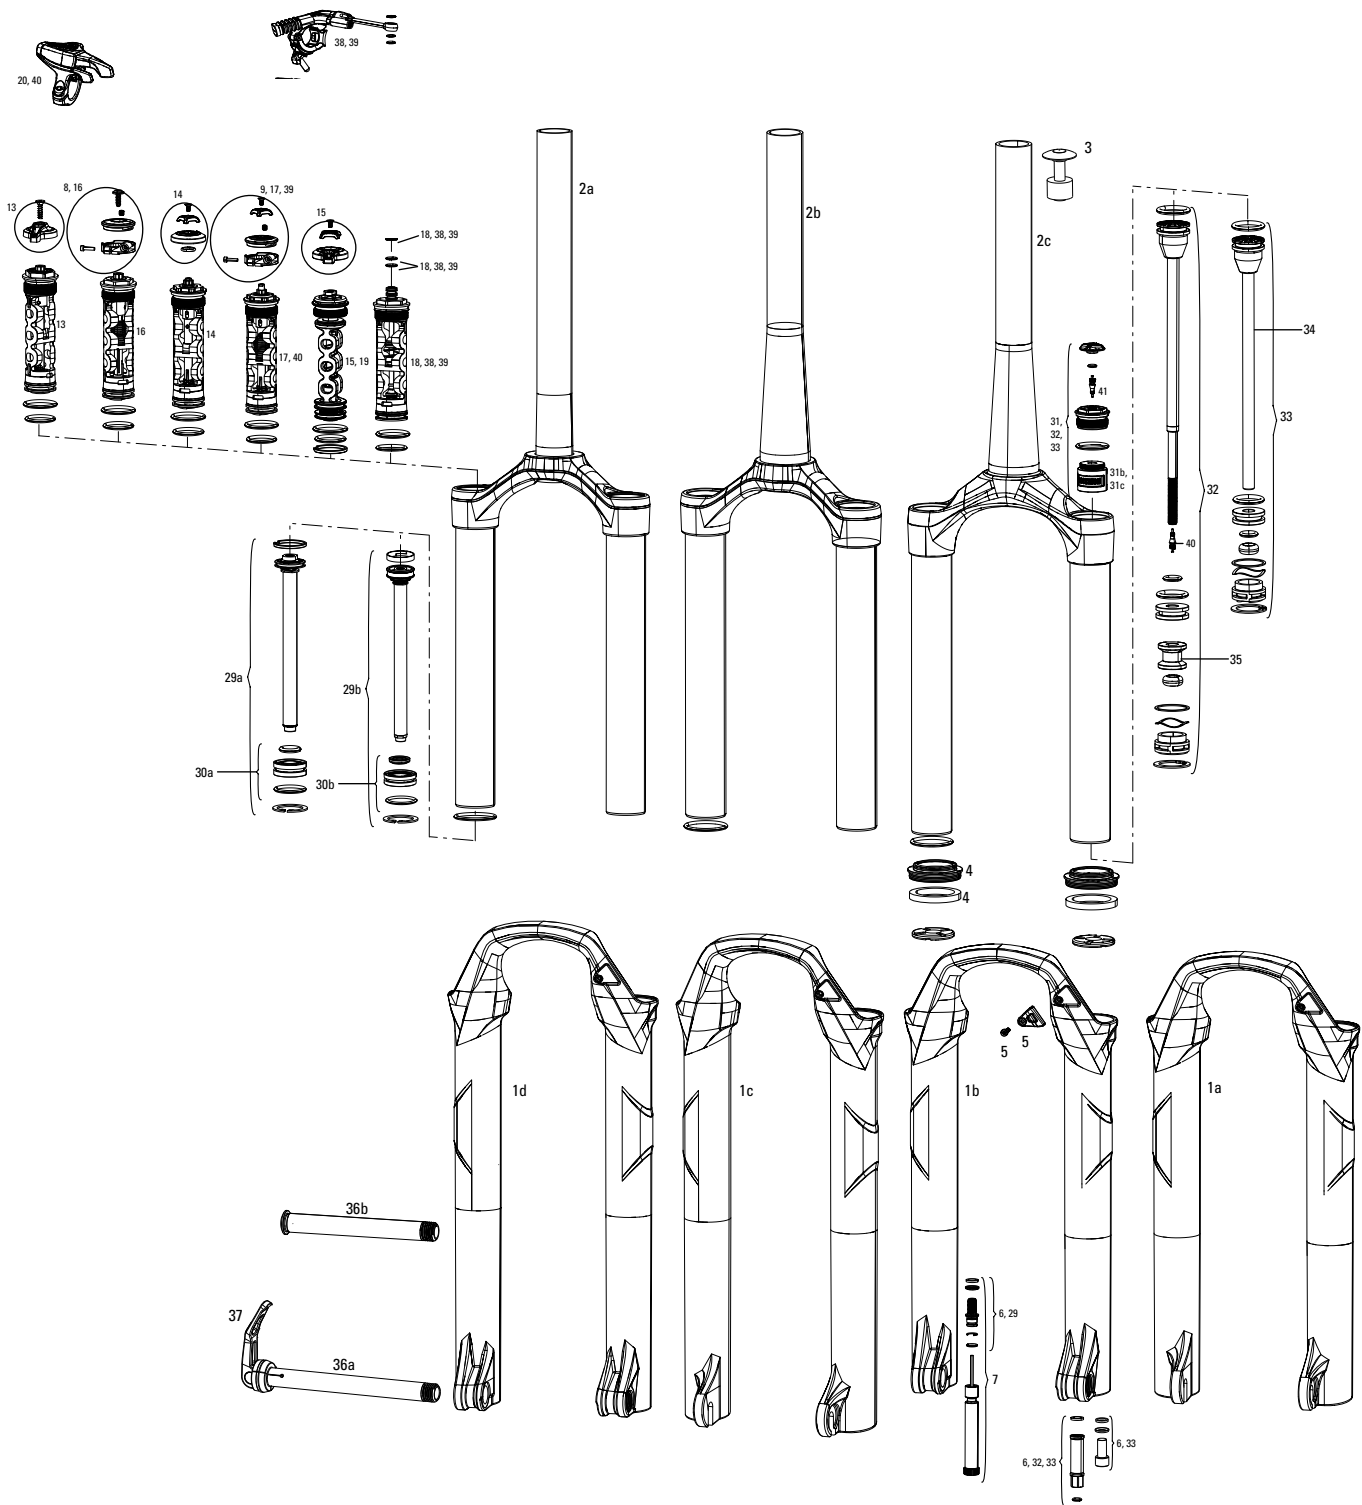

1. **Note:**
1. Full service kits include replaceable rebound damper seal head, o-rings, glide rings, retaining rings, crush washers, crush washer retainers, and shaft bolts/nuts. All air service kits include replacement schrader valve cores. Not all service parts are pictured. All basic service kits include the following replaceable wear items: o-rings, glide rings, dust seals, and foam rings.
  2. Convert from Crown Adjust to Remote Adjust: Remote compression damper requires remote compression adjuster spool, cable clamp and remote lever assembly.
  3. Solo Air internals require Solo Air CSU; Solo Air internals are not compatible with Dual Air CSU. Dual Air internals require Dual Air CSU; Dual Air internals are not compatible with Solo Air CSU.
  4. 2013+ Reba and 2013+ SID B internals: CSU and Lower Leg assemblies are interchangeable. SID A: upper tube inner diameter = 27.8mm. SID B: upper tube inner diameter = 28.2mm.
  5. SID chassis and internals may be travel-specific. See part kit descriptions for identification.
  6. SID RCT3 A3 (2014+) compression damper must be used with SID A3 rebound damper (with Rapid Recovery valving). SID RCT3 A2 (2012-2013) compression damper is not compatible with SID RCT3 A3(2014+) rebound-damper.
  7. 2011-2012 XLoc remote uses 2.5wt suspension fluid. 2013+ XLoc remote uses Reverb hydraulic fluid. Use fluid indicated on fork top cap.