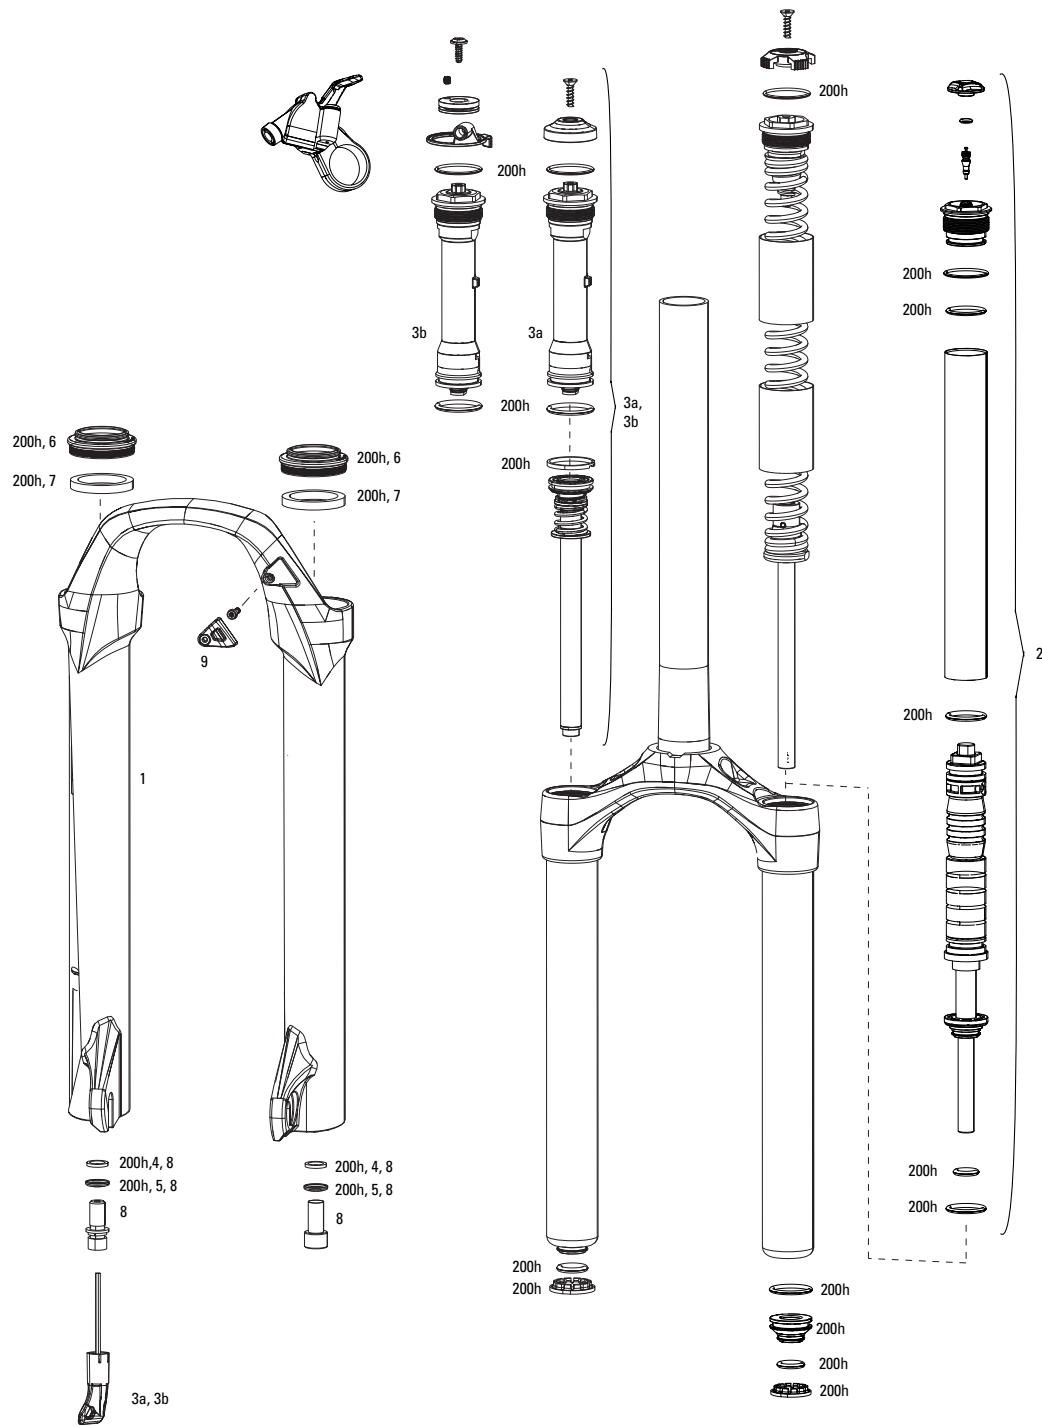

Note:

1. Full service kits include replaceable o-rings, glide rings, retaining rings, crush washers, crush washer retainers and shaft bolts/nuts. All basic service kits include the following replaceable wear items: o-rings, glide rings, dust seals, and foam rings.
2. Decals can be found on page 146
3. A3 Spring Internals and Damper Internals are not compatible with A1-A2 30 Silver