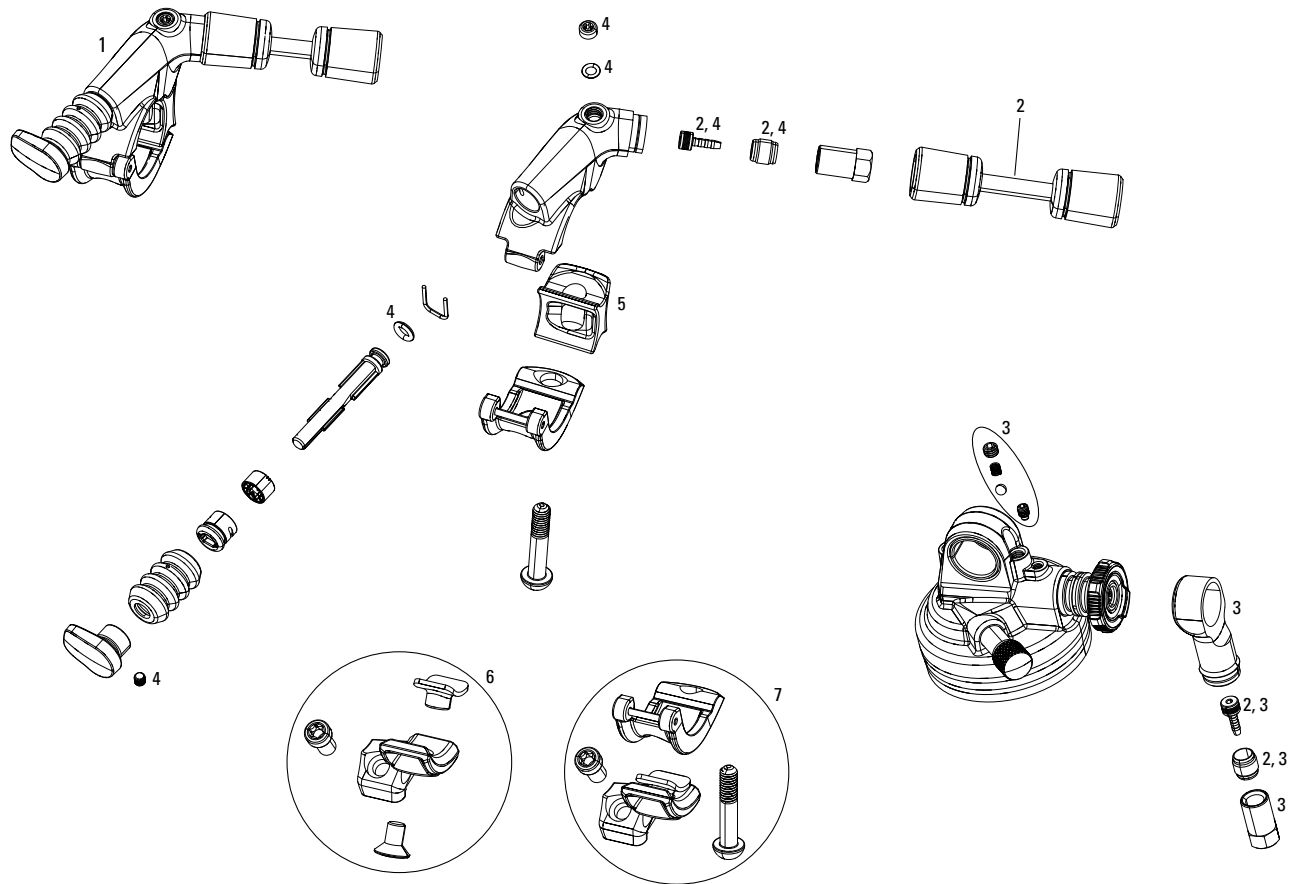

XLOC SPRINT MONARCH (A1-A2/2011-2017)

No.	Part Number	Description
1	11.4318.000.000	Remote XLoc Monarch XX Left Black (hose/banjo)
1	11.4318.000.010	Remote XLoc Monarch XX Right Black (hose/banjo)
2	11.4318.002.040	Hydraulic Hoses/Barbs/Compression Fittings XLoc Monarch XX 1250mm Qty 2 (use with Reverb fluid only) NEW
3	11.4118.002.000	Banjo/Compression Fitting/Threaded Barb Kit - Monarch XX
4	11.4318.001.000	XLoc Remote Service Kit MN XX
5	11.6818.001.000	Discrete Puck Hydraulic Remote (Spacer) For XLoc Remotes Qty2
7	11.5315.049.010	MMX/Shifter Mounting Bracket, Left - Elixir CR Mag/X0/XX, Stainless Hardware
7	11.5315.049.020	MMX/Shifter Mounting Bracket, Right - Elixir CR Mag/X0/XX, Stainless Hardware
ns	11.4315.011.030	ROCKSHOX Bleed Kit (XLoc/Totem) Qty 2 (includes two syringes and fittings, one torx tool)
ns	00.4318.007.001	RockShox Standard Bleed Kit (includes 2 Syringes/fittings, Reverb Hydraulic Fluid, 120ml Bottle new)
ns	11.4315.021.070	RockShox Reverb Hydraulic Fluid, 120ml Bottle - Reverb/Sprint Remote
ns	11.4015.354.040	RockShox Reverb Hydraulic Fluid, 1 Liter Bottle - Reverb/Sprint Remote