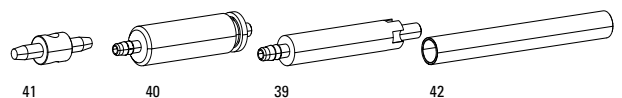

# REVERB / REVERB STEALTH A1 - A2

**A1**

26 - fully assembled lever

**A2**

**Note:**

1. A1 - Remote silver adjuster knob - compatible with A1 Reverb only (2011-2013)
2. A2 - Remote black adjuster knob - compatible with A2 & B1 Reverb only (2013-2016)
3. A1 - specific parts not compatible with A2
4. As of MY16, there is a new IFP for Reverb and Reverb Stealth that does not use the two backup rings. Current full service kits include the new IFP, which is retrofittable into any Reverb or Reverb Stealth
5. If Reverb is sinking into travel or experiencing bypass, please use new IFP tube and inner seal head.