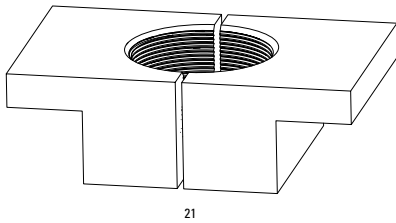

Note:

1. Not all service parts may be visible in exploded views. Vivid Service Kit includes all o-rings, seals, glide rings, ball bearings, and detent springs.
2. Eyelet/Shaft/Sealhead assembly (item 1) does not include spring retainer.
3. Use '1/2"x1/2" Rear Shock Bushing/Mount Hardware Tool' to remove and install eyelet bushing and mounting hardware.