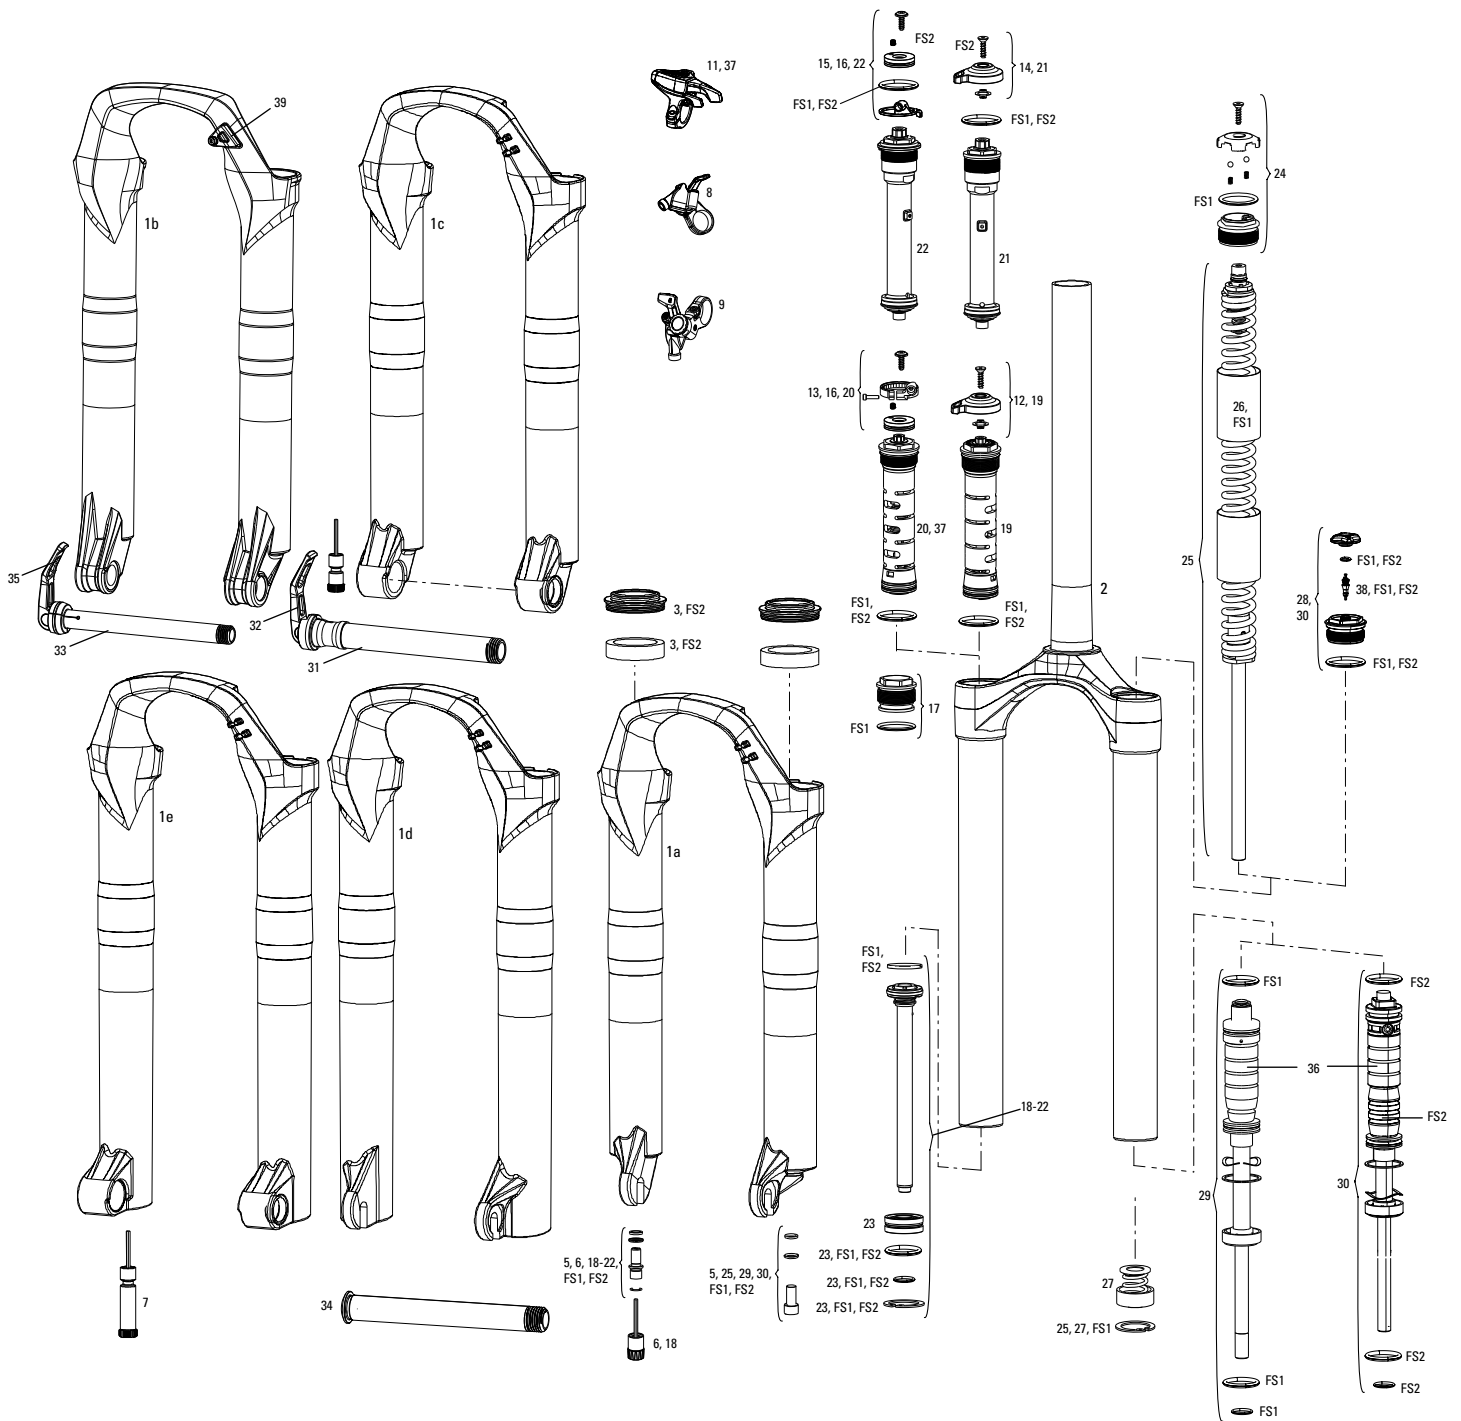

Note:

1. Full service kits include replaceable o-rings, glide rings, retaining rings, crush washers, crush washer retainers and shaft bolts/nuts. All air service kits include replacement schrader valve cores. Not all service parts are pictured. All basic service kits include the following replaceable wear items: o-rings, glide rings, dust seals, and foam rings.
2. Convert from Crown Adjust to Remote Adjust. Remote compression damper requires remote compression adjuster spool, and remote lever assembly.
3. 2013+ Recon Gold compatible with 10mm cable pull PushLoc or OneLoc