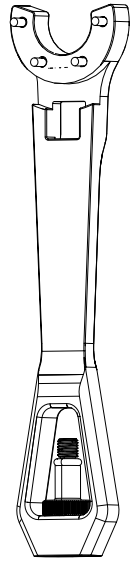

Note:

1. Not all service parts may be visible in exploded views. Vivid Service Kit includes all o-rings, seals, glide rings, ball bearings, and detent springs.
2. Eyelet/Shaft/Sealhead assembly (item 1) does not include spring retainer.
3. Use '1/2"x1/2" Rear Shock Bushing/Mount Hardware Tool' to remove and install eyelet bushing and mounting hardware.