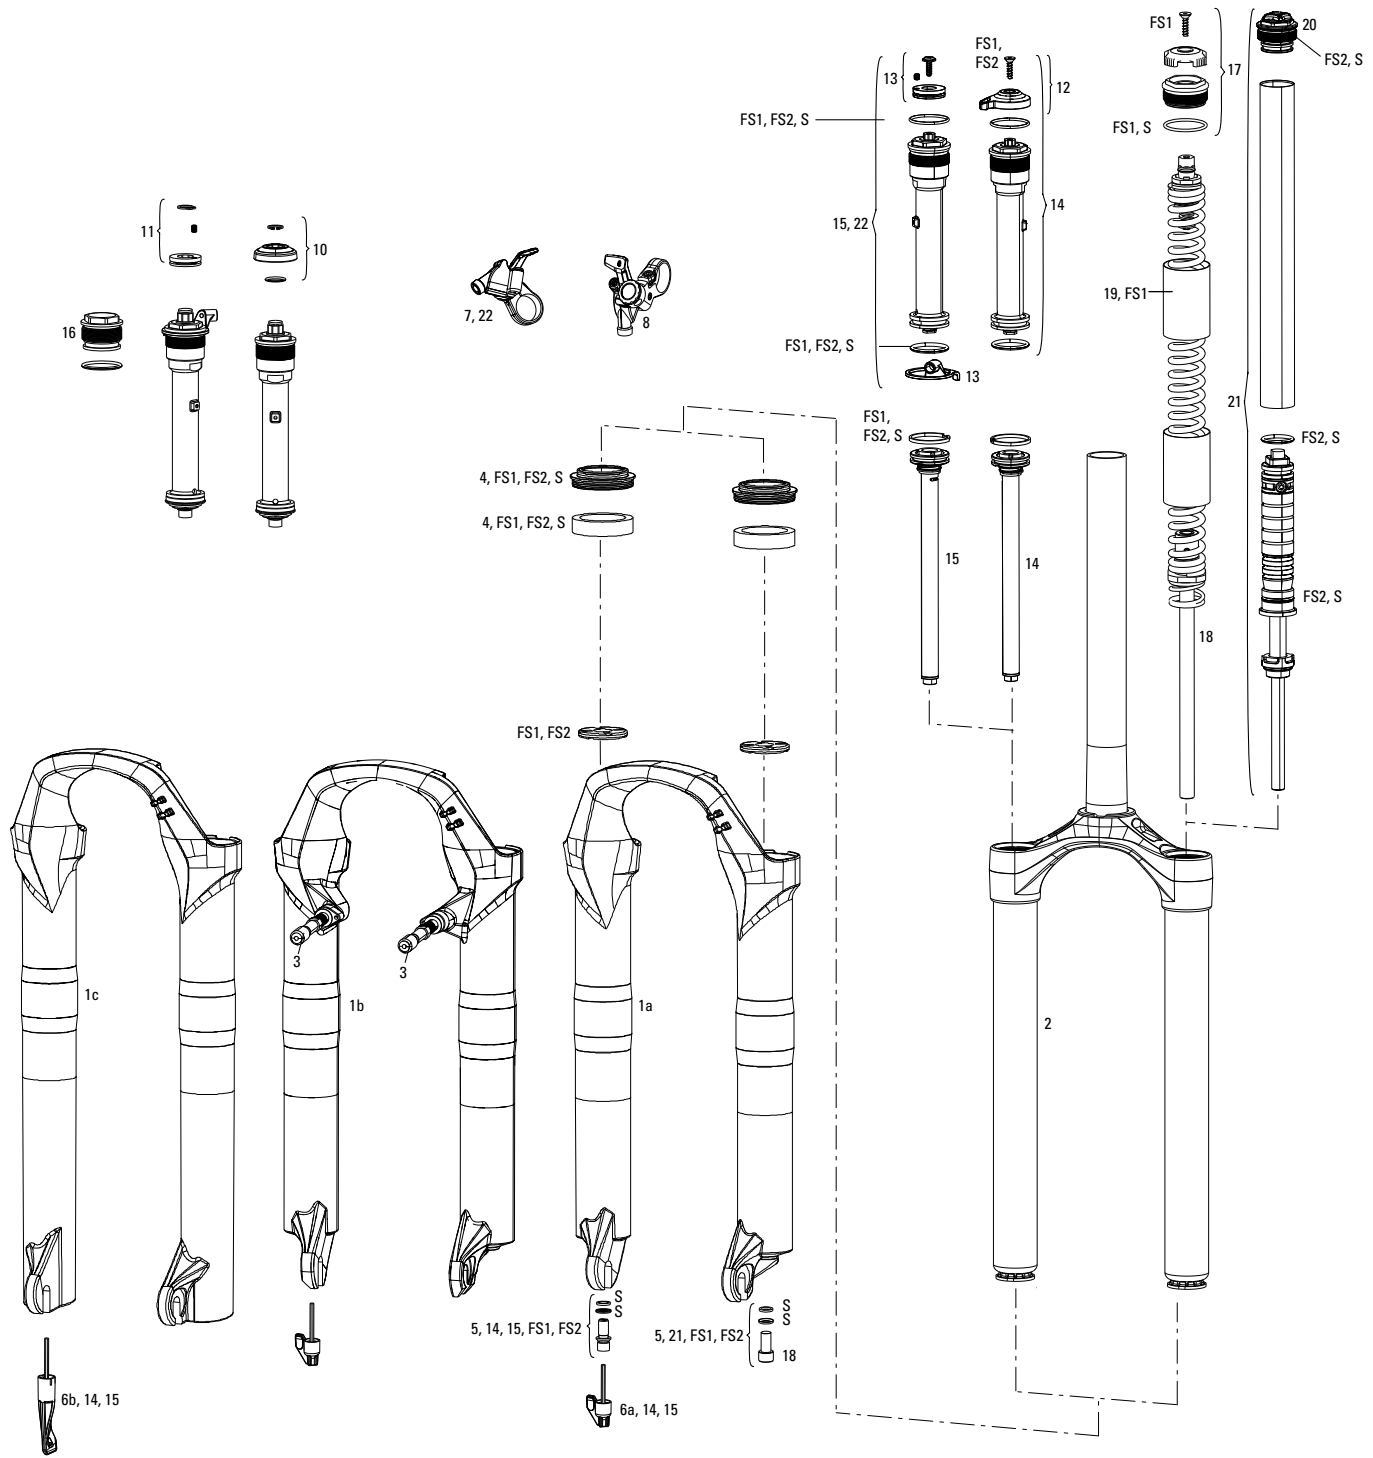

Note:

1. Full service kits include replaceable o-rings, glide rings, retaining rings, crush washers, crush washer retainers and shaft bolts/nuts. All air service kits include replacement schrader valve cores. Not all service parts are pictured. All basic service kits include the following replaceable wear items: o-rings, glide rings, dust seals, and foam rings.
2. Convert from Crown Adjust to Remote Adjust: Remote compression damper requires remote compression adjuster spool, cable clamp, and remote lever assembly.