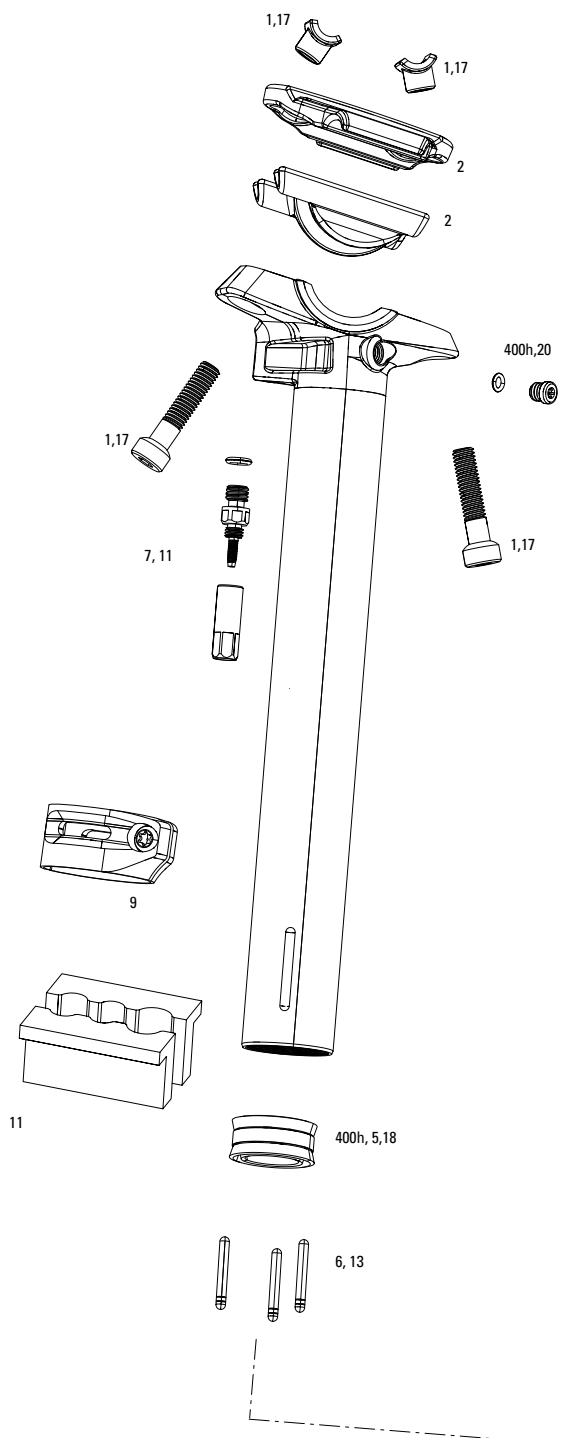

REVERB B1 (2017-2018)

REVERB B1 (2017-2018)

SPARES