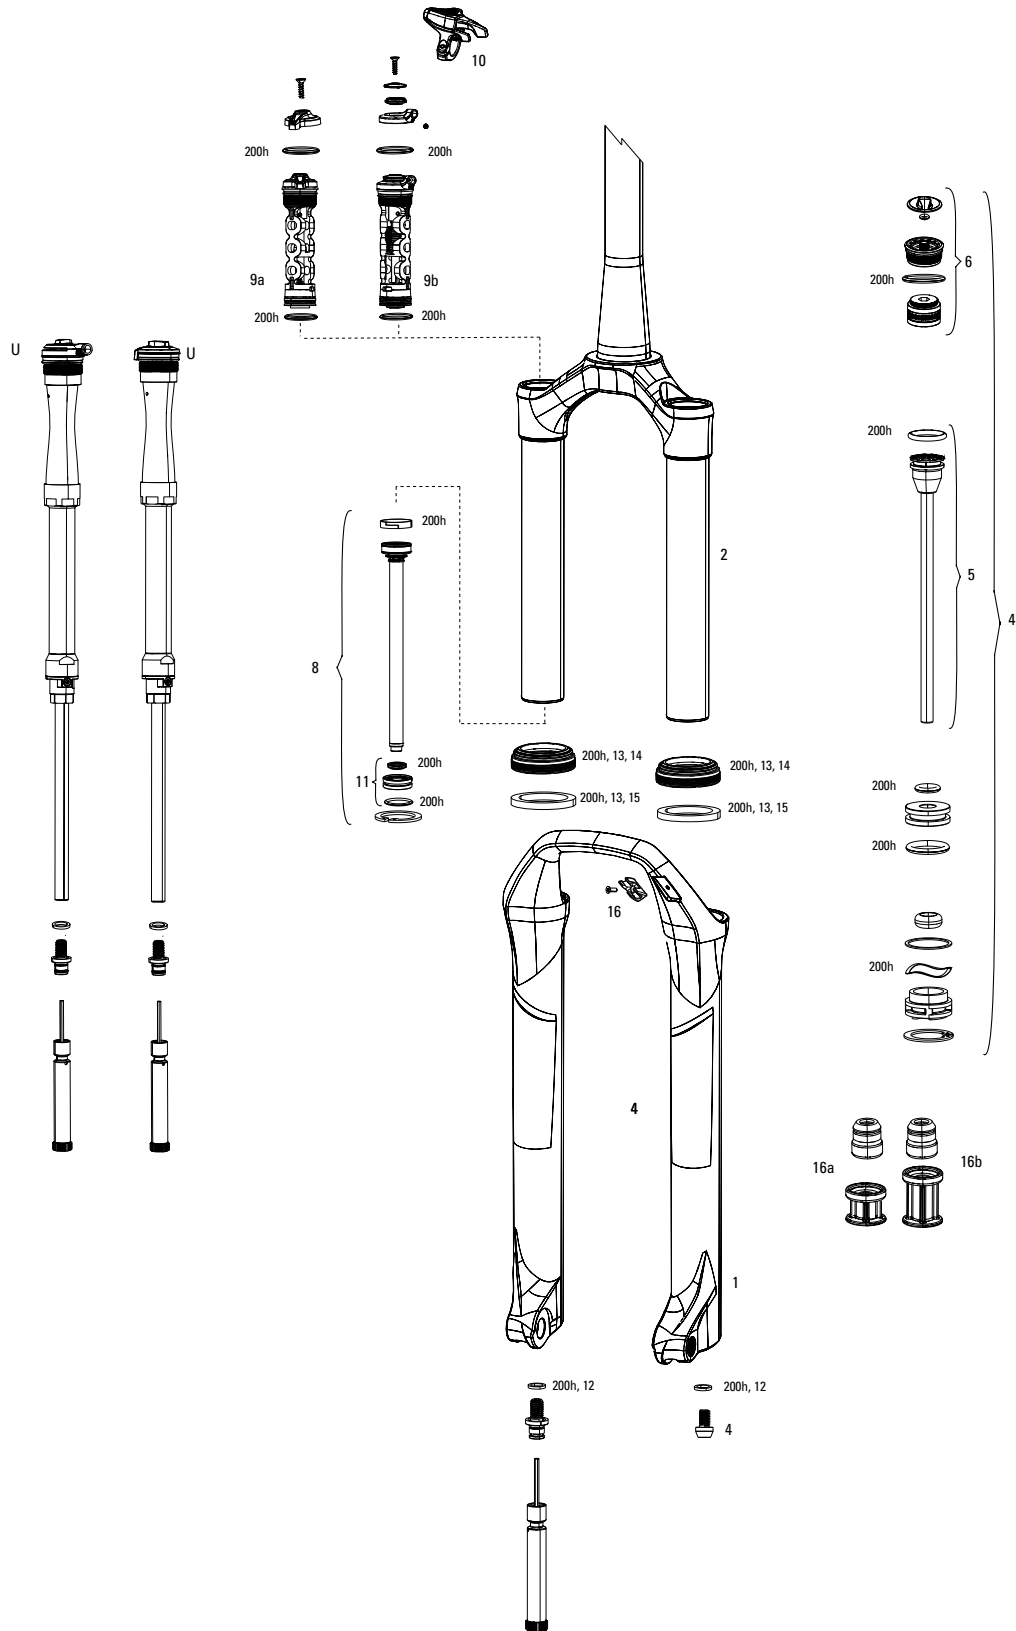

Note:

1. 2017 SID models use a hour based service interval, see www.sram.com/service for more info.
2. Convert from Crown Adjust to Remote Adjust: Remote compression damper requires remote compression adjuster spool, cable clamp and remote lever assembly.
3. Solo Air internals require Solo Air CSU; Solo Air internals are not compatible with Dual Air CSU. Dual Air internals require Dual Air CSU; Dual Air internals are not compatible with Solo Air CSU.
4. REBA chassis and internals may be travel-specific. See part kit descriptions for identification.
5. Decal and Maxel pages can be found in back of the catalog.