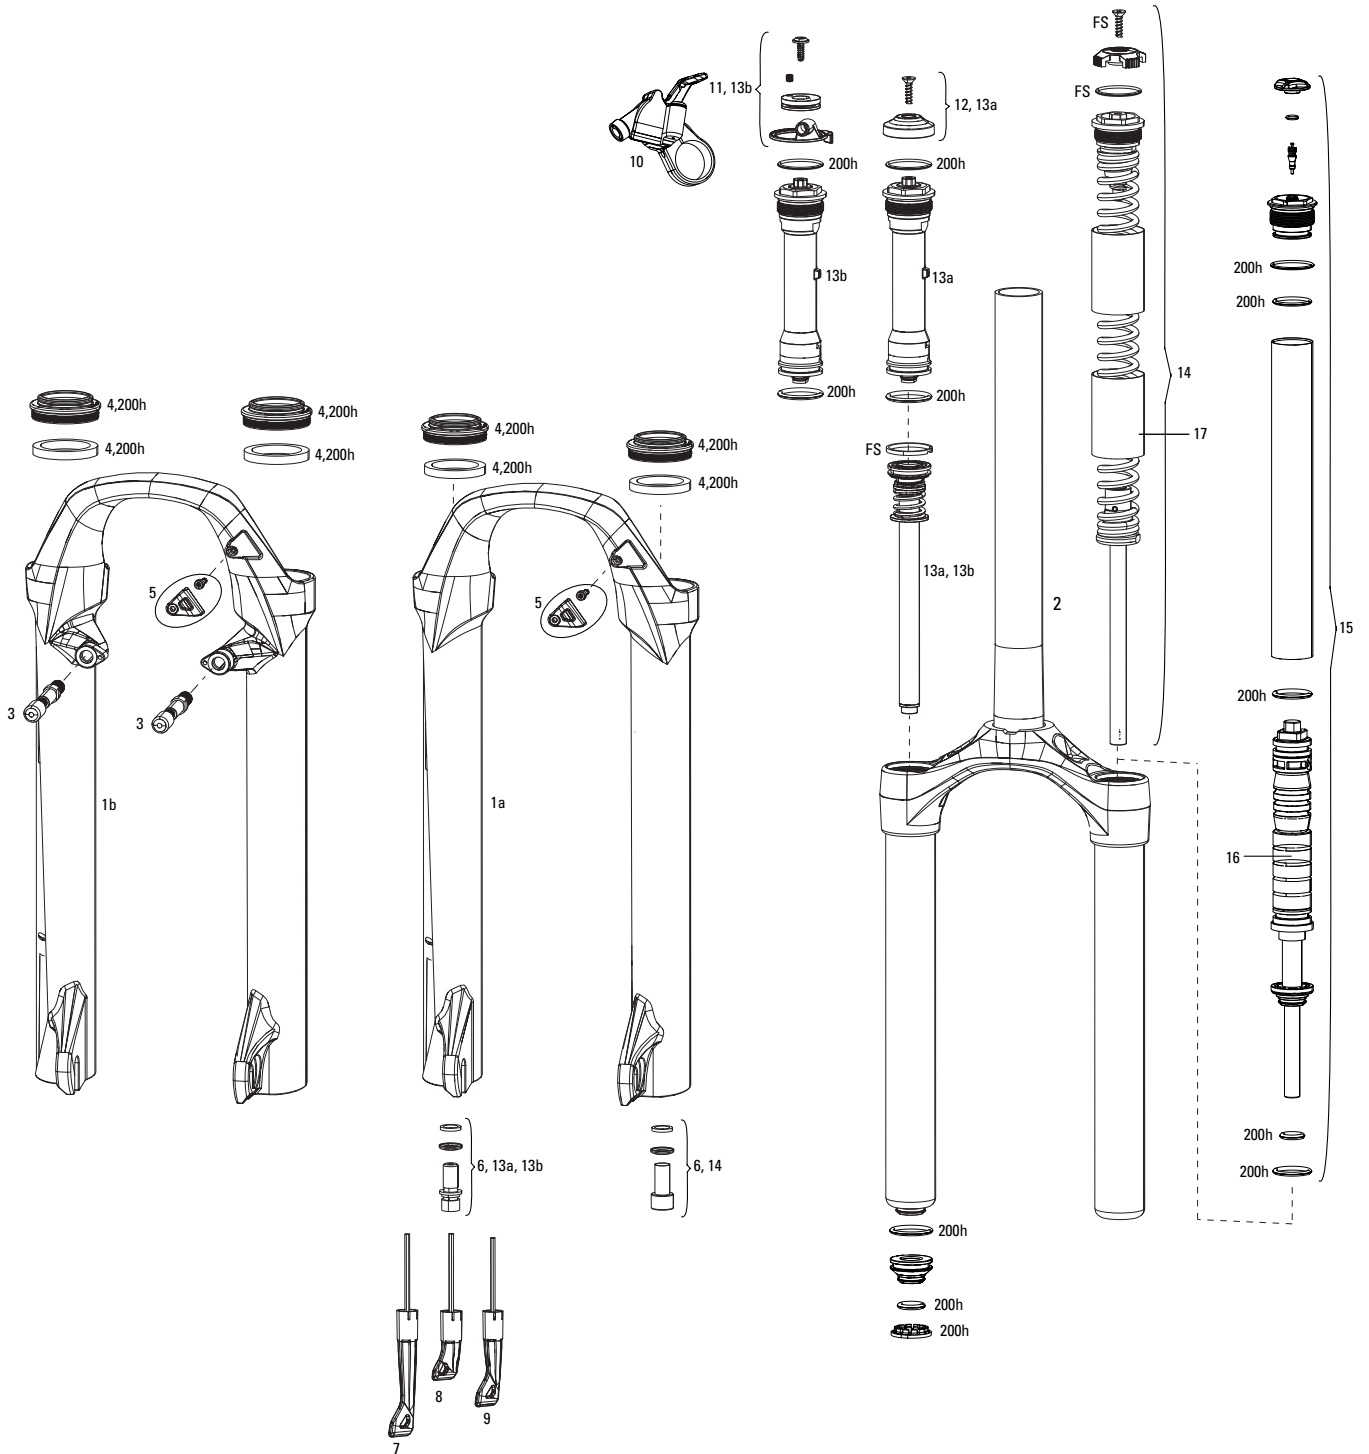

Note:

1. Full service kits include replaceable o-rings, glide rings, retaining rings, crush washers, crush washer retainers and shaft bolts/nuts. All basic service kits include the following replaceable wear items: o-rings, glide rings, dust seals, and foam rings.
2. Decals can be found on page 146