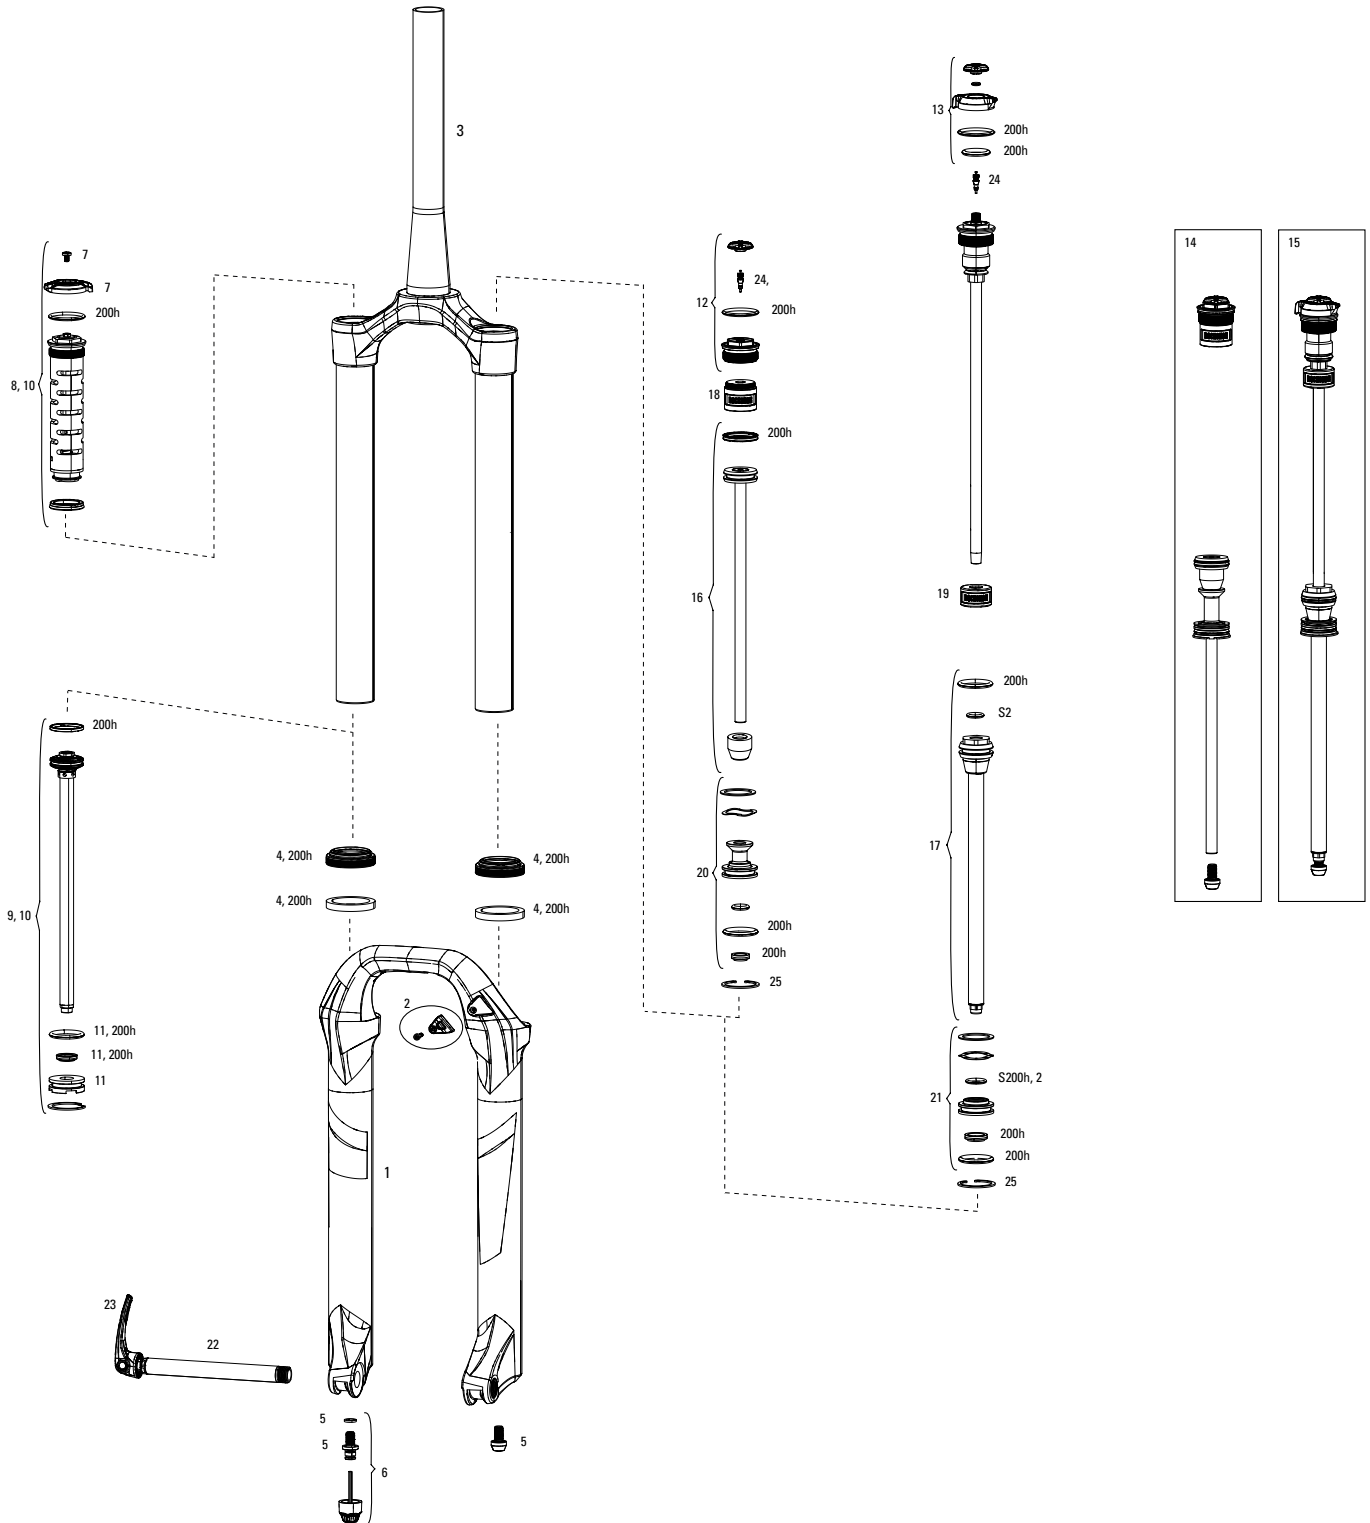

Note:

1. 200h service kits include replaceable o-rings, glide rings, retaining rings, crush washers, sealheads, lower leg seals and foam rings. See www.sram.com/service for more information.
2. For Travel Change and Bottomless Token options, see the respective pages in this catalog, listed in the Index.
3. Yari CSU's do not come with gradients printed on the stanchion tubes.
4. Decal and Maxel pages can be found in back of the catalog.